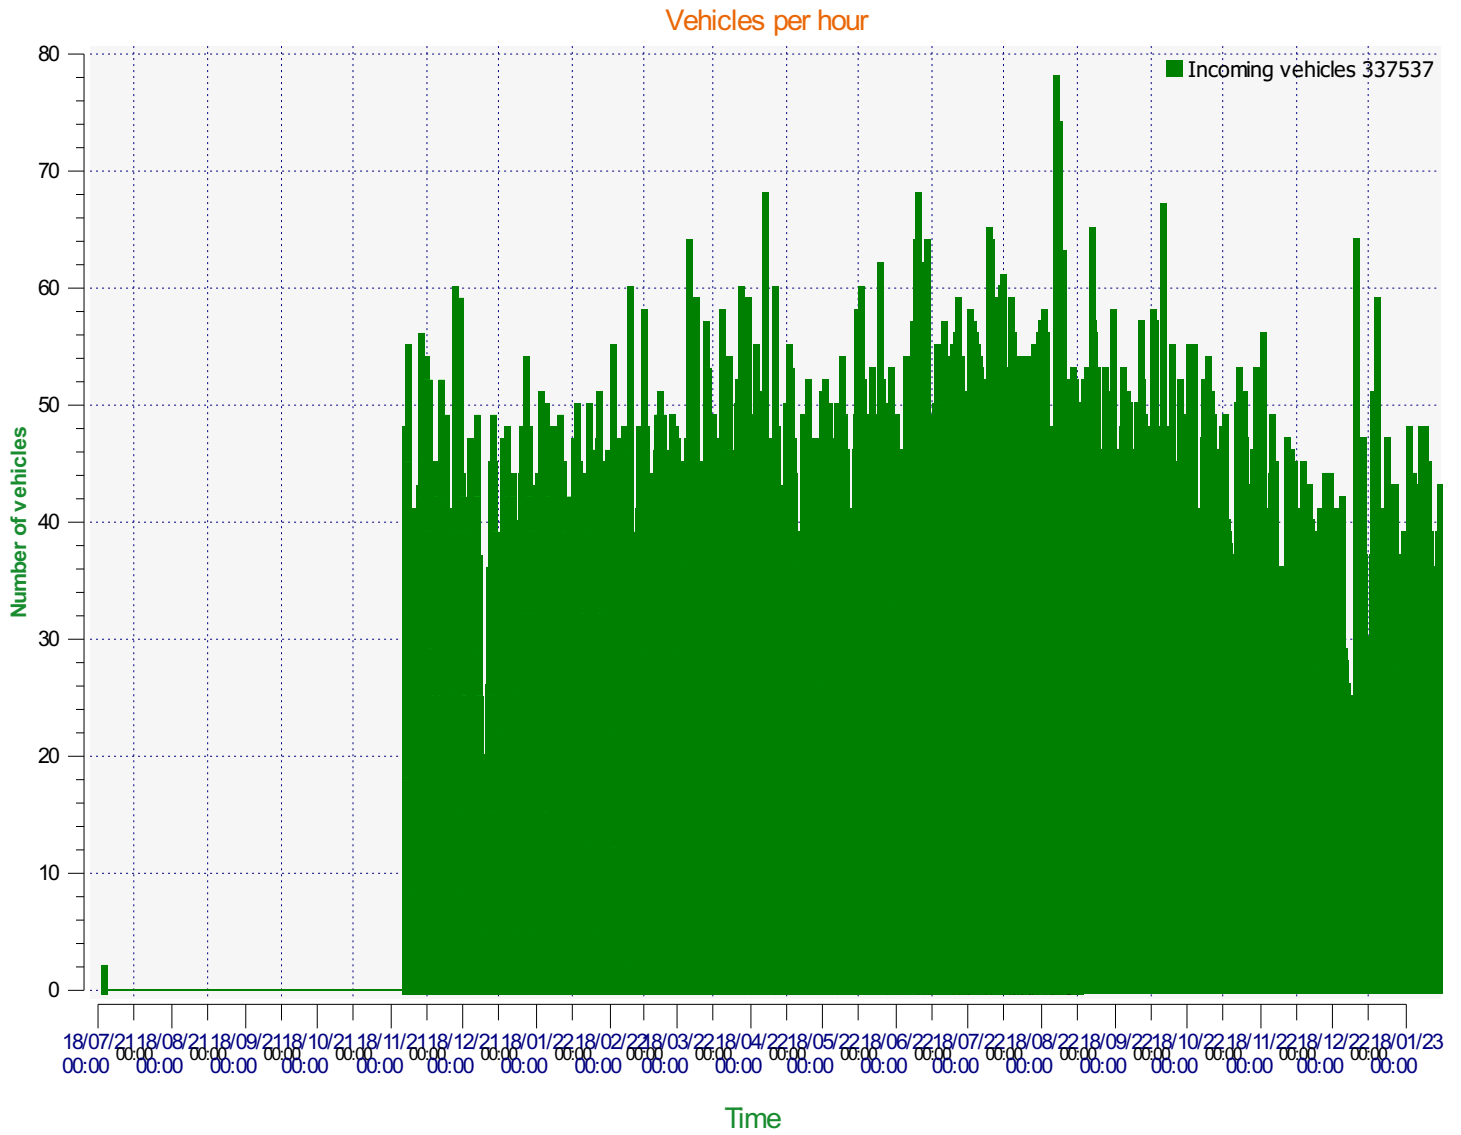

Location:

Comments:

Start date: Tuesday, July 20, 2021 11:00 AM
End date: Wednesday, February 1, 2023 3:00 PM

Location:

Comments:

Start date: Tuesday, July 20, 2021 11:00 AM
End date: Wednesday, February 1, 2023 3:00 PM

Location:

Comments:

Speed percentiles (incoming)

V30: 19.00Mph **V50:** 21.00Mph **V85:** 25.00Mph

Start date: Tuesday, July 20, 2021 11:00 AM
End date: Wednesday, February 1, 2023 3:00 PM

Location:

Comments: