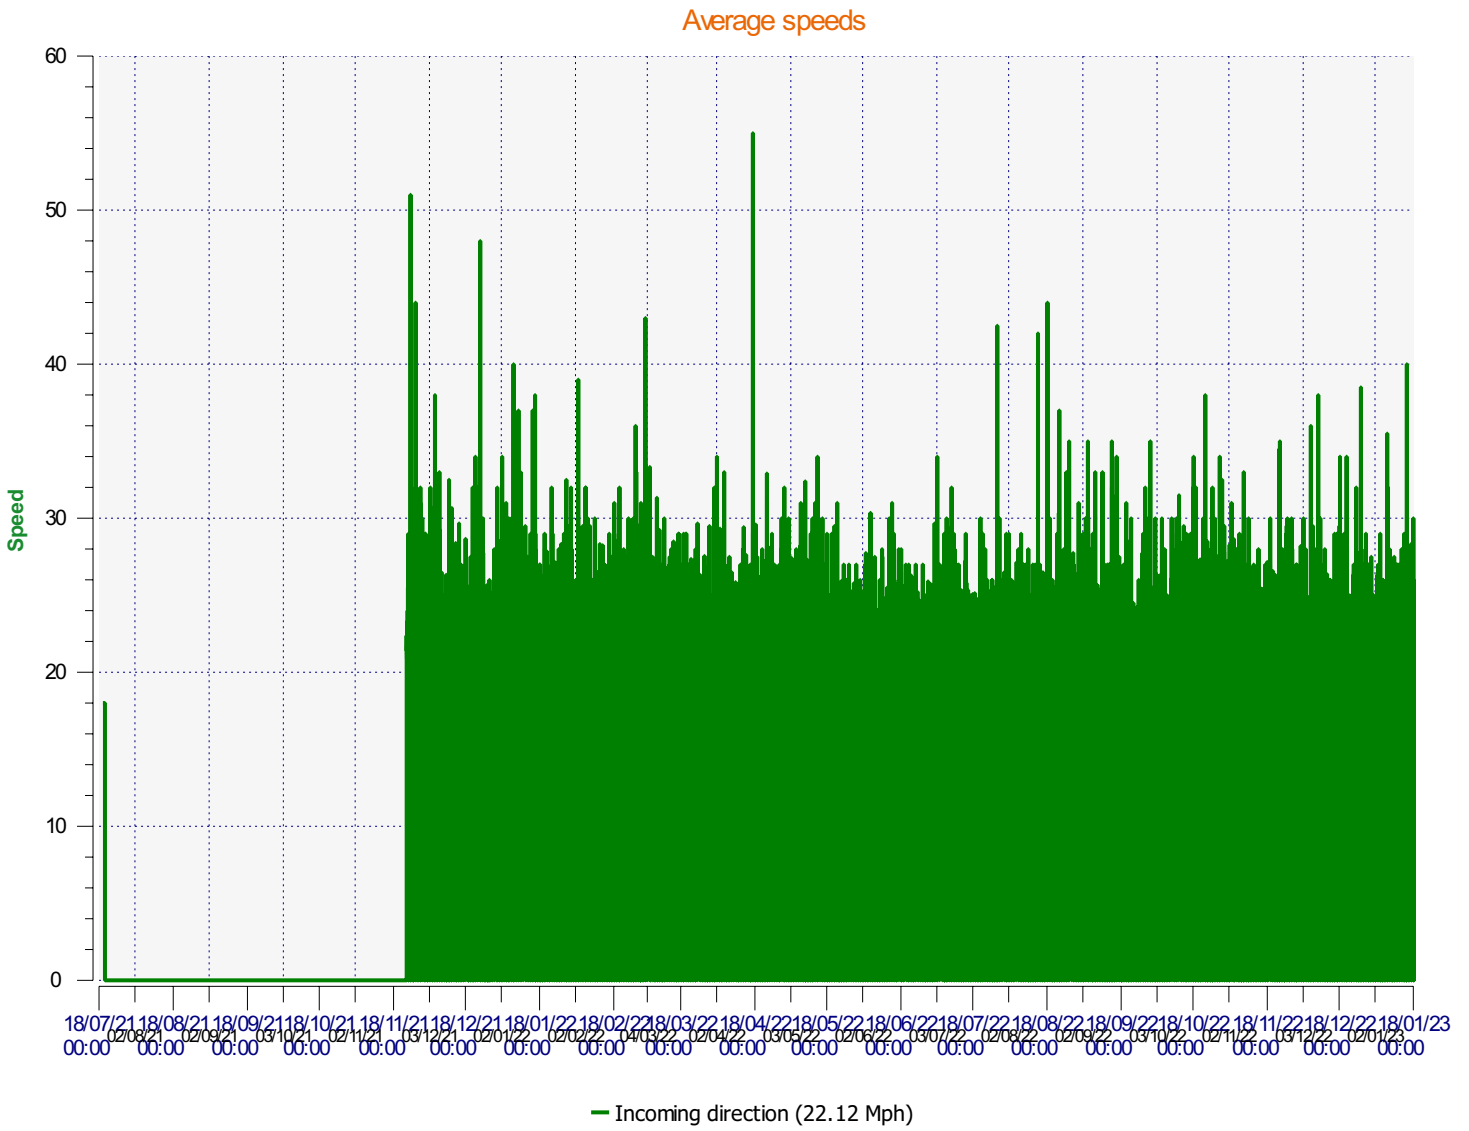

Élan Cité

DÉTECTER • INFORMER • SÉCURISER

Start date: Tuesday, July 20, 2021 11:00 AM
End date: Wednesday, February 1, 2023 3:00 PM

Location:

Comments:

Start date: Tuesday, July 20, 2021 11:00 AM
End date: Wednesday, February 1, 2023 3:00 PM

Location:

Comments:

Start date: Tuesday, July 20, 2021 11:00 AM
End date: Wednesday, February 1, 2023 3:00 PM

Location:

Comments:

Start date: Tuesday, July 20, 2021 11:00 AM
End date: Wednesday, February 1, 2023 3:00 PM

Location:

Comments:

Speed percentiles (incoming)

V30: 19.00Mph **V50:** 21.00Mph **V85:** 25.00Mph

Start date: Tuesday, July 20, 2021 11:00 AM
End date: Wednesday, February 1, 2023 3:00 PM

Location:

Comments: