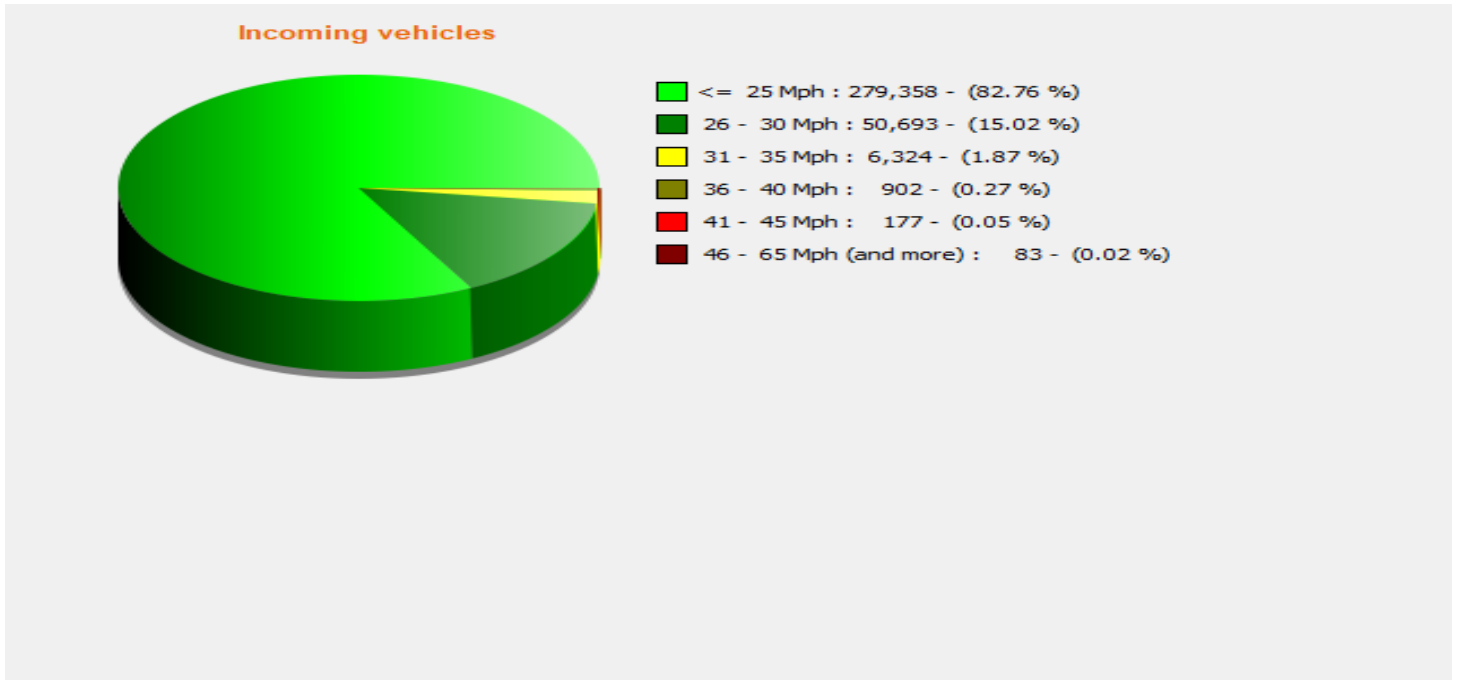

Start date: Tuesday, July 20, 2021 11:00 AM
End date: Wednesday, February 1, 2023 3:00 PM

Location:

Comments: