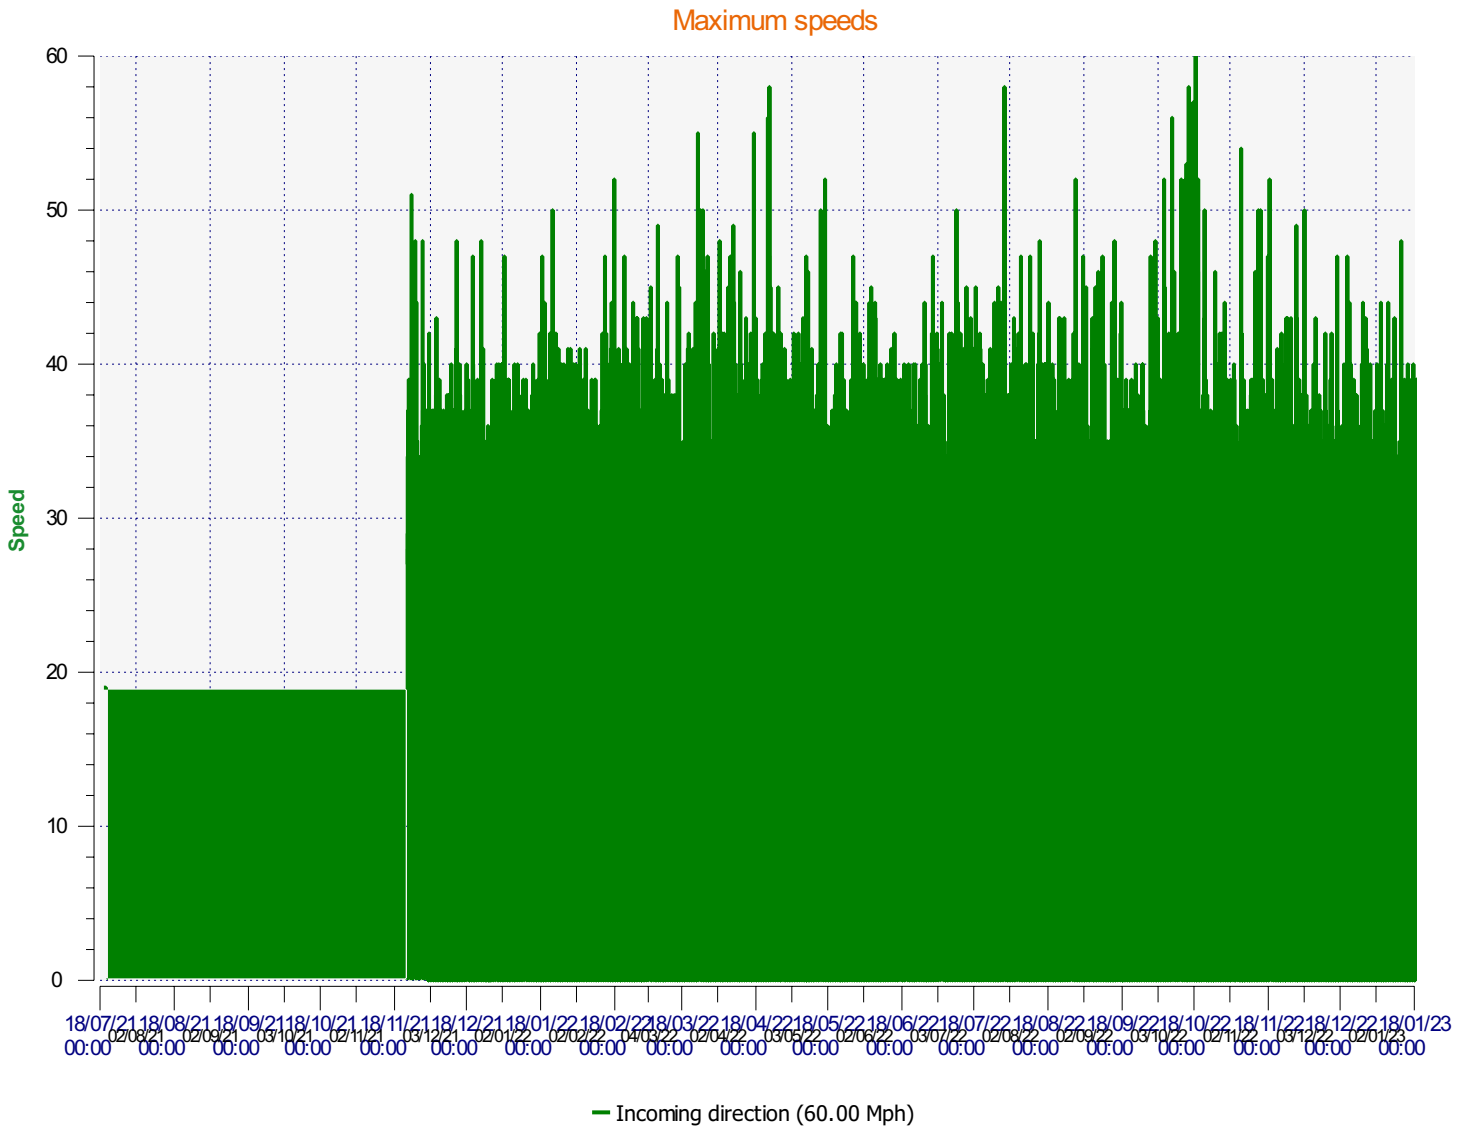

Élan Cité

DÉTECTER • INFORMER • SÉCURISER

Start date: Tuesday, July 20, 2021 11:00 AM
End date: Wednesday, February 1, 2023 3:00 PM

Location:

Comments:

Start date: Tuesday, July 20, 2021 11:00 AM
End date: Wednesday, February 1, 2023 3:00 PM

Location:

Comments:

Start date: Tuesday, July 20, 2021 11:00 AM
End date: Wednesday, February 1, 2023 3:00 PM

Location:

Comments:

Start date: Tuesday, July 20, 2021 11:00 AM
End date: Wednesday, February 1, 2023 3:00 PM

Location:

Comments:

Speed percentiles (incoming)

V30: 19.00Mph **V50:** 21.00Mph **V85:** 25.00Mph

Start date: Tuesday, July 20, 2021 11:00 AM
End date: Wednesday, February 1, 2023 3:00 PM

Location:

Comments: