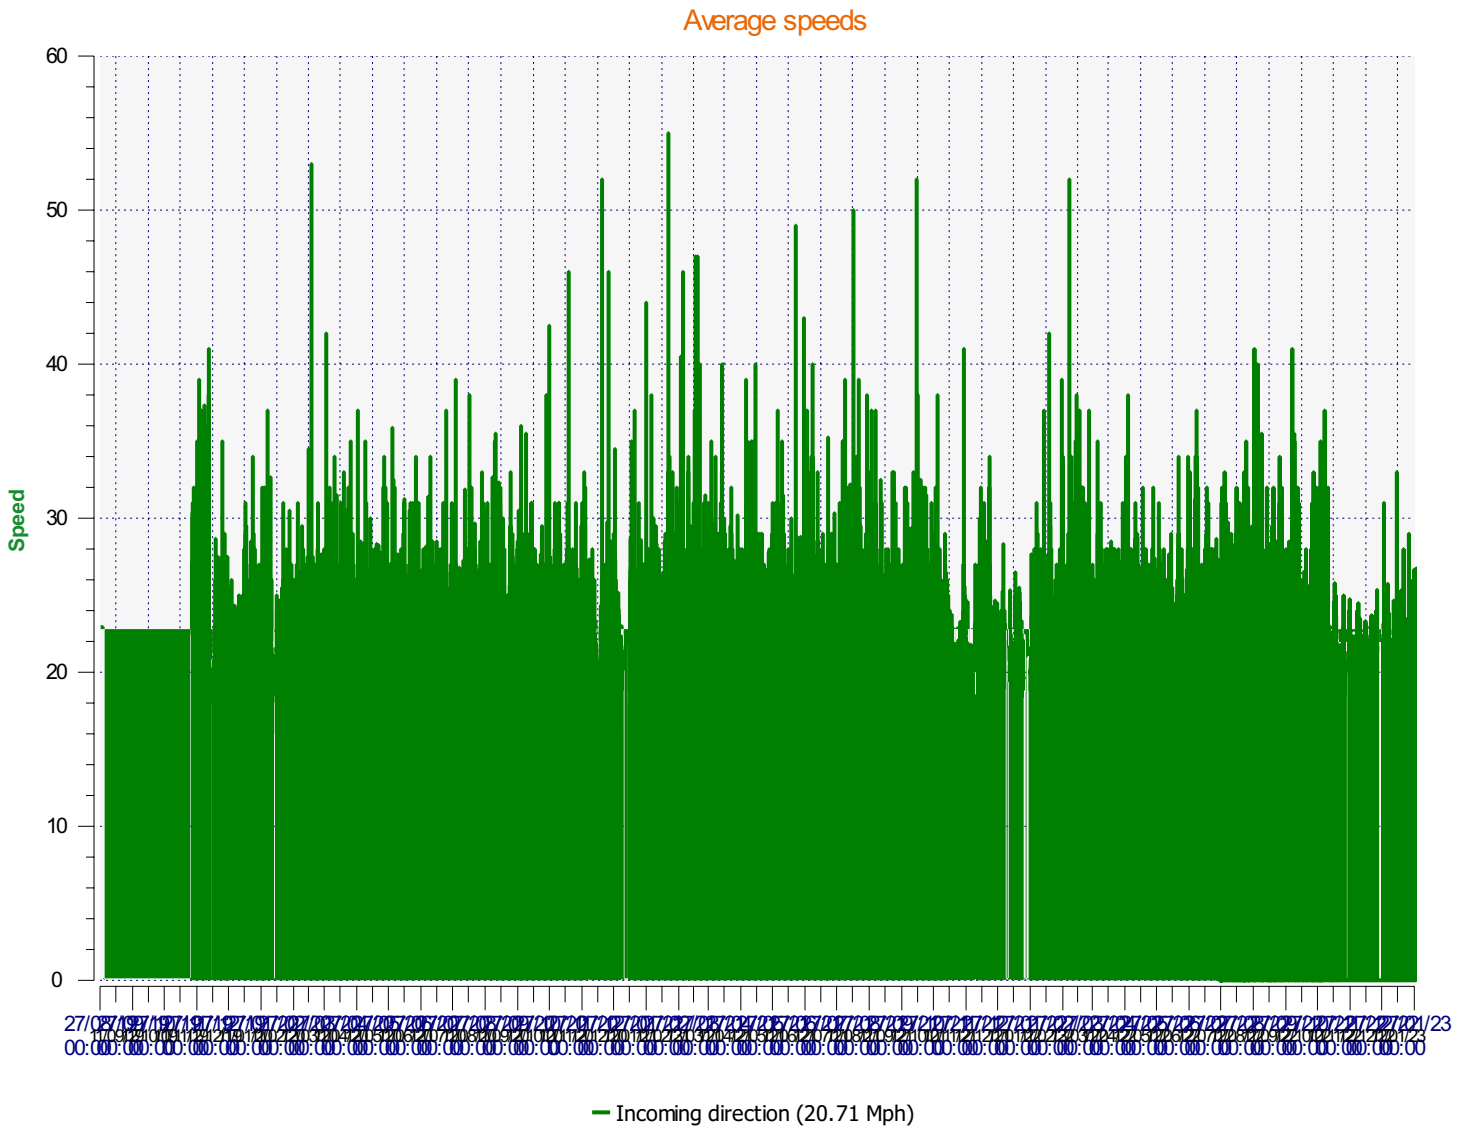

Élan Cité

DÉTECTER • INFORMER • SÉCURISER

Start date: Thursday, August 29, 2019 11:30 AM
End date: Friday, February 3, 2023 4:00 PM

Location:

Comments:

Start date: Thursday, August 29, 2019 11:30 AM
End date: Friday, February 3, 2023 4:00 PM

Location:

Comments:

Start date: Thursday, August 29, 2019 11:30 AM
End date: Friday, February 3, 2023 4:00 PM

Location:

Comments:

Start date: Thursday, August 29, 2019 11:30 AM
End date: Friday, February 3, 2023 4:00 PM

Location:

Comments:

Speed percentiles (incoming)

V30: 17.00Mph **V50:** 19.00Mph **V85:** 24.00Mph

Start date: Thursday, August 29, 2019 11:30 AM
End date: Friday, February 3, 2023 4:00 PM

Location:

Comments: