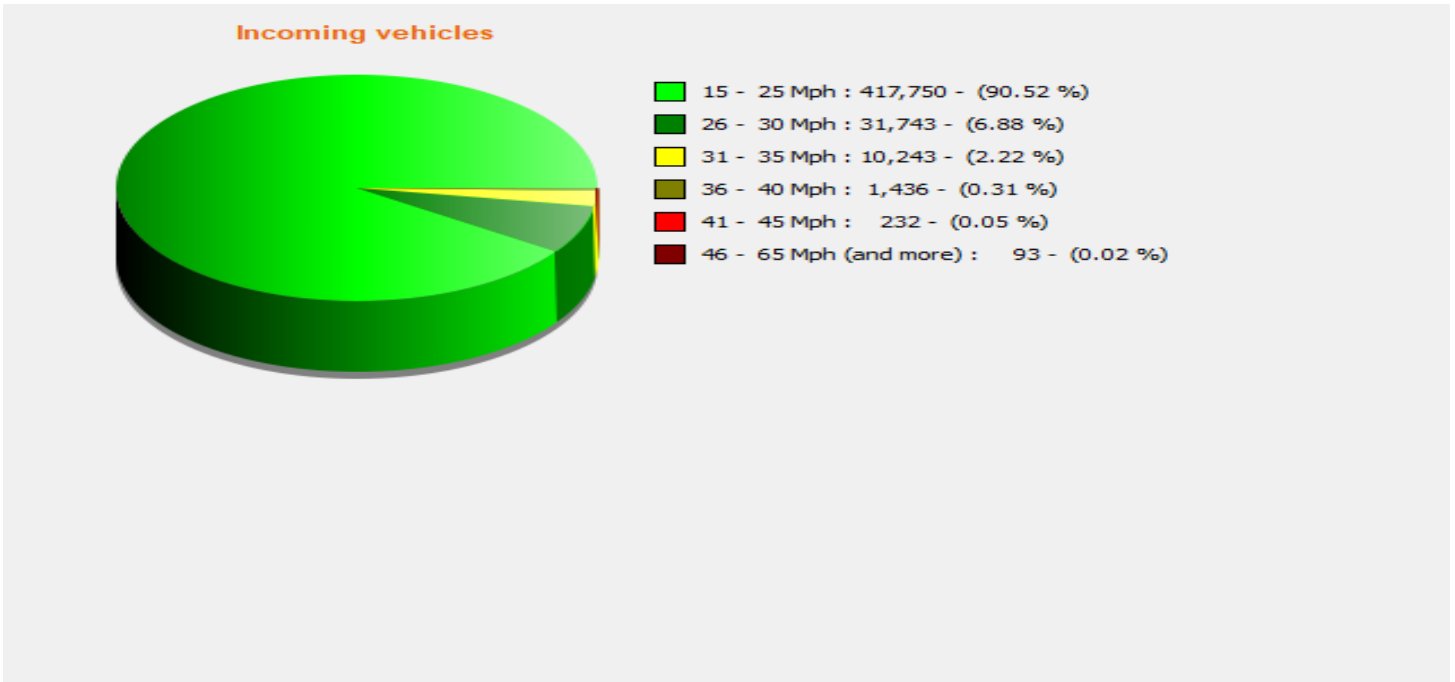

Start date: Thursday, August 29, 2019 11:30 AM
End date: Friday, February 3, 2023 4:00 PM

Location:

Comments: