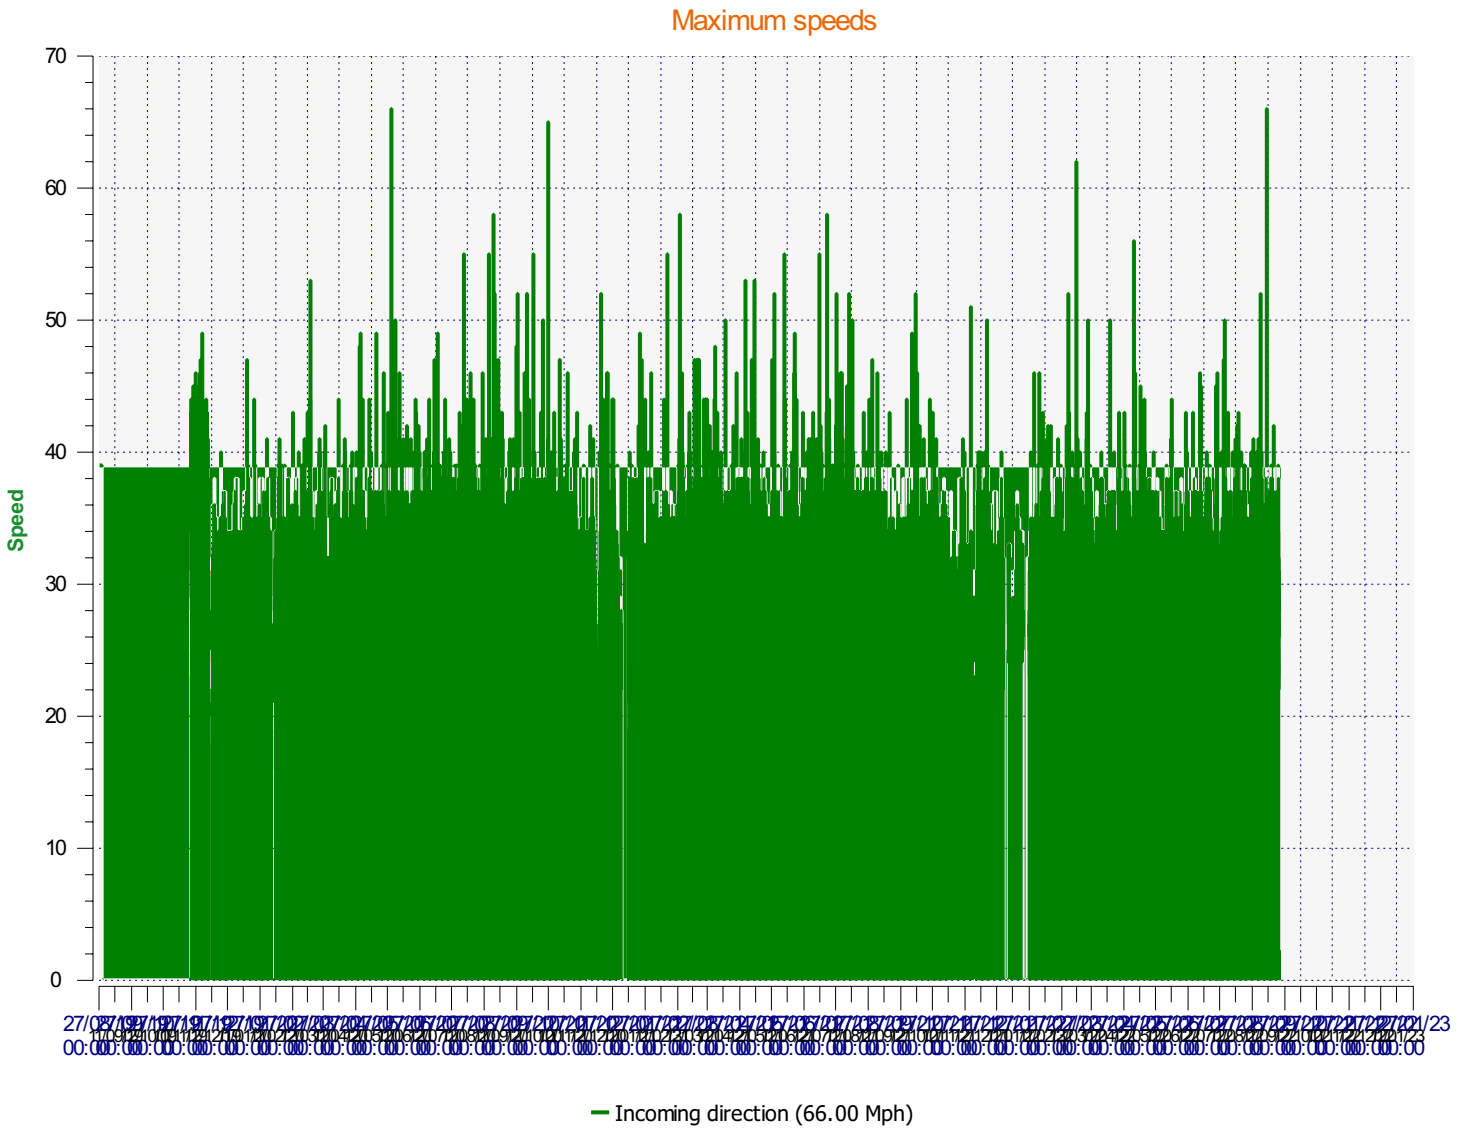

Location:

Comments:

Start date: Thursday, August 29, 2019 11:30 AM
End date: Friday, February 3, 2023 4:00 PM

Location:

Comments:

Start date: Thursday, August 29, 2019 11:30 AM
End date: Friday, February 3, 2023 4:00 PM

Location:

Comments:

Speed percentiles (incoming)

V30: 17.00Mph **V50:** 19.00Mph **V85:** 24.00Mph

Start date: Thursday, August 29, 2019 11:30 AM
End date: Friday, February 3, 2023 4:00 PM

Location:

Comments:

Speed percentile(outgoing)

V30: 0.00Mph **V50:** 0.00Mph **V85:** 0.00Mph

Start date: Thursday, August 29, 2019 11:30 AM
End date: Friday, February 3, 2023 4:00 PM

Location:

Comments: