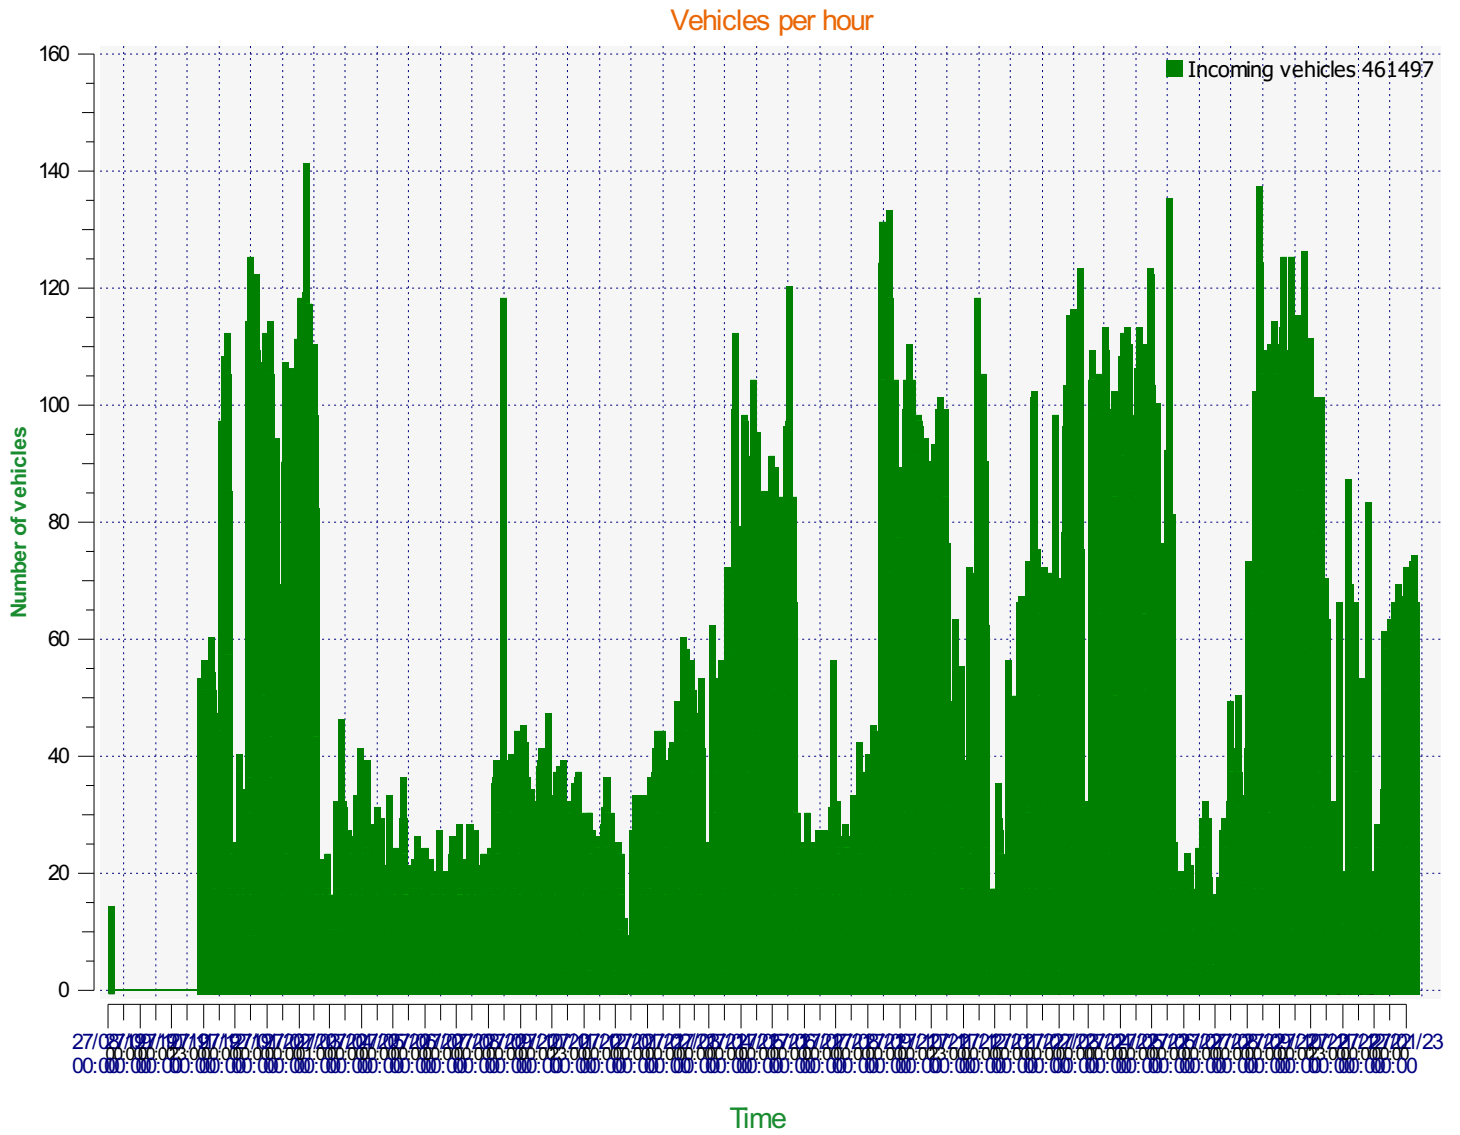

Location:

Comments:

Start date: Thursday, August 29, 2019 11:30 AM
End date: Friday, February 3, 2023 4:00 PM

Location:

Comments:

Start date: Thursday, August 29, 2019 11:30 AM
End date: Friday, February 3, 2023 4:00 PM

Location:

Comments:

Speed percentiles (incoming)

V30: 17.00Mph **V50:** 19.00Mph **V85:** 24.00Mph

Start date: Thursday, August 29, 2019 11:30 AM
End date: Friday, February 3, 2023 4:00 PM

Location:

Comments:

Speed percentile(outgoing)

V30: 0.00Mph **V50:** 0.00Mph **V85:** 0.00Mph

Start date: Thursday, August 29, 2019 11:30 AM
End date: Friday, February 3, 2023 4:00 PM

Location:

Comments: