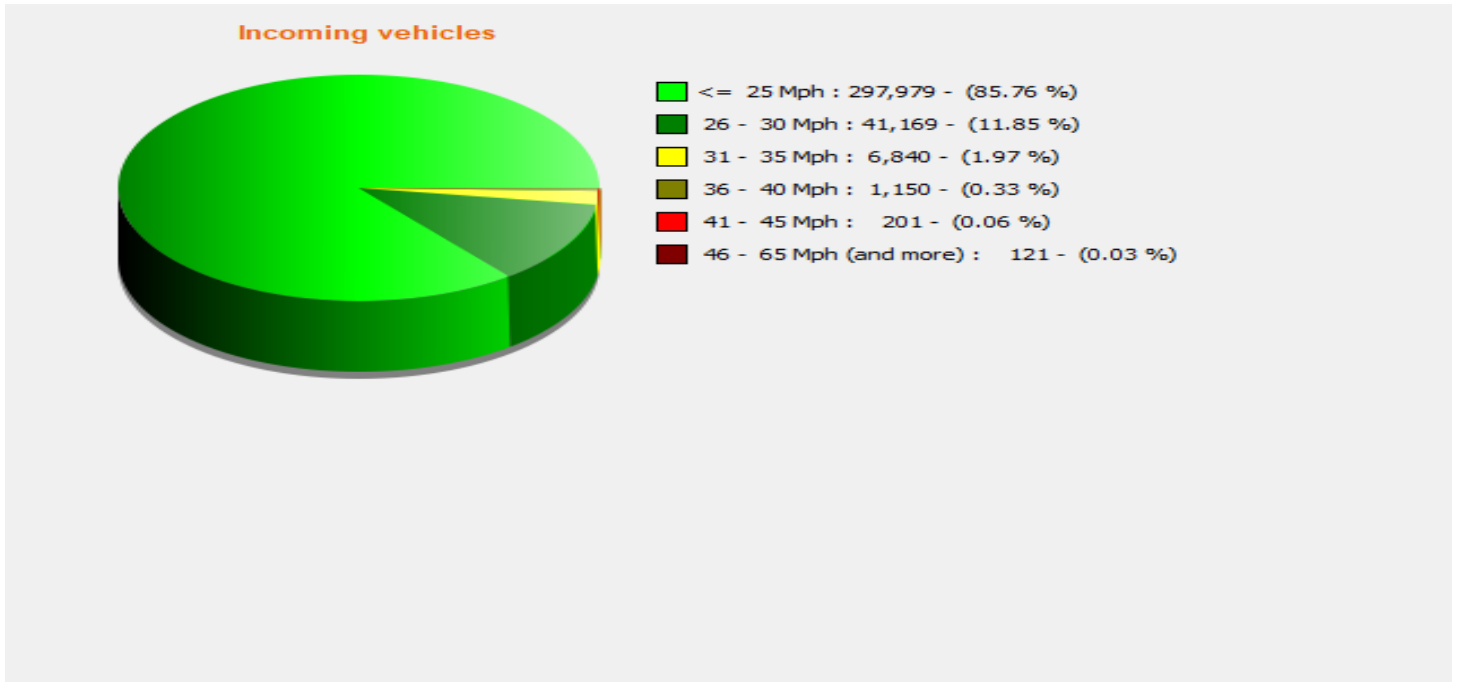

Location:

Comments:

Start date: Monday, November 23, 2020 4:00 PM
End date: Friday, February 3, 2023 3:00 PM

Location:

Comments:

Start date: Monday, November 23, 2020 4:00 PM
End date: Friday, February 3, 2023 3:00 PM