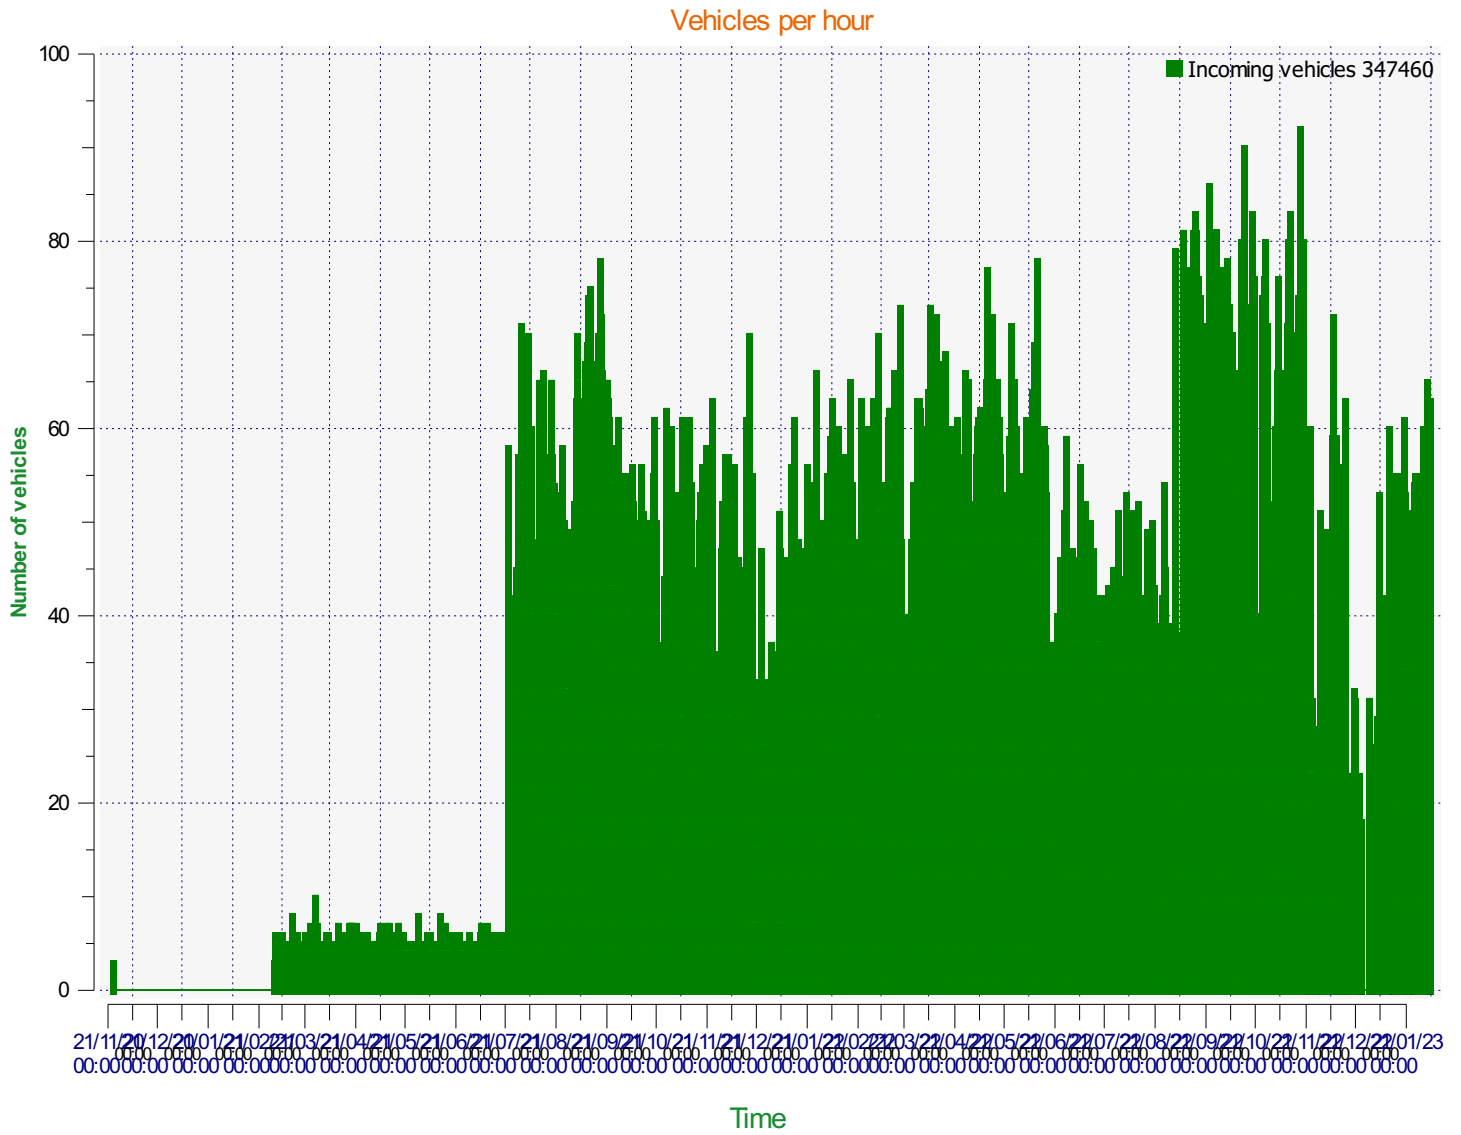

Élan Cité

DÉTECTER • INFORMER • SÉCURISER

Start date: Monday, November 23, 2020 4:00 PM
End date: Friday, February 3, 2023 3:00 PM

Location:

Comments:

Start date: Monday, November 23, 2020 4:00 PM
End date: Friday, February 3, 2023 3:00 PM

Location:

Comments:

Start date: Monday, November 23, 2020 4:00 PM
End date: Friday, February 3, 2023 3:00 PM

Location:

Comments:

Start date: Monday, November 23, 2020 4:00 PM
End date: Friday, February 3, 2023 3:00 PM

Location:

Comments:

Start date: Monday, November 23, 2020 4:00 PM
End date: Friday, February 3, 2023 3:00 PM

Location:

Comments:

Speed percentiles (incoming)

V30: 18.00Mph **V50:** 20.00Mph **V85:** 25.00Mph

Start date: Monday, November 23, 2020 4:00 PM
End date: Friday, February 3, 2023 3:00 PM

Location:

Comments:

Speed percentile(outgoing)

V30: 0.00Mph **V50:** 0.00Mph **V85:** 0.00Mph

Start date: Monday, November 23, 2020 4:00 PM
End date: Friday, February 3, 2023 3:00 PM