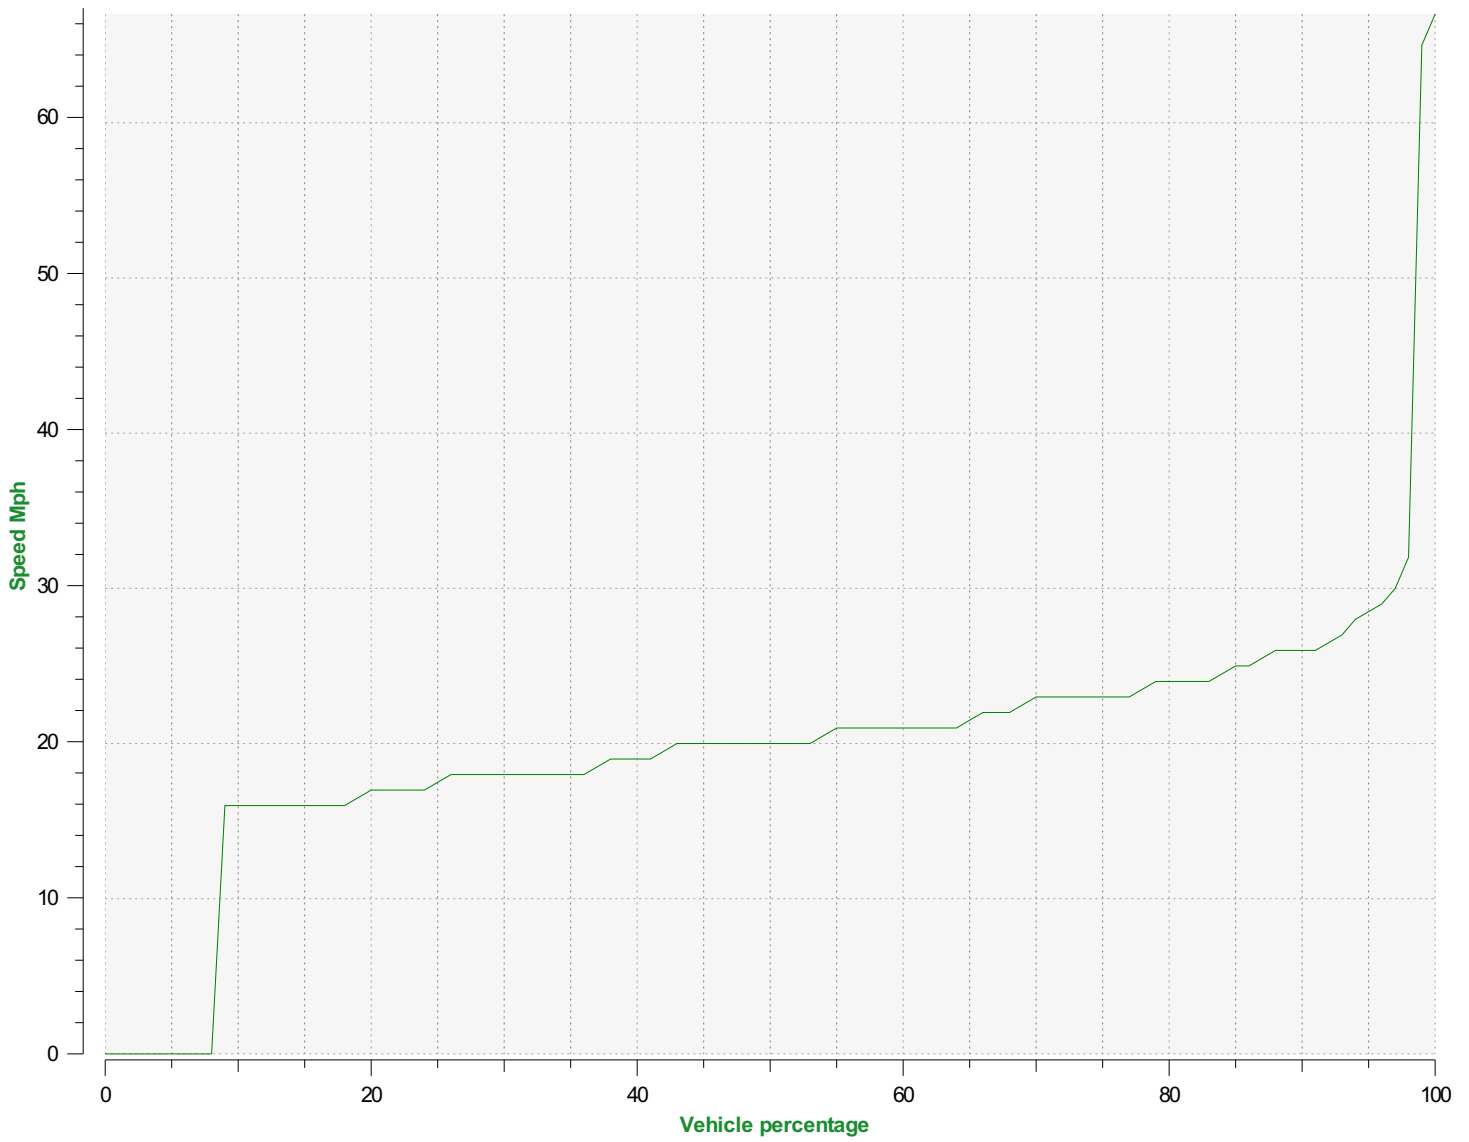

Location:

Comments:

Start date: Monday, November 23, 2020 4:00 PM
End date: Friday, February 3, 2023 3:00 PM

Location:

Comments:

Speed percentiles (incoming)

V30: 18.00Mph **V50:** 20.00Mph **V85:** 25.00Mph

Start date: Monday, November 23, 2020 4:00 PM
End date: Friday, February 3, 2023 3:00 PM

Location:

Comments:

Speed percentile(outgoing)

V30: 0.00Mph **V50:** 0.00Mph **V85:** 0.00Mph

Start date: Monday, November 23, 2020 4:00 PM
End date: Friday, February 3, 2023 3:00 PM