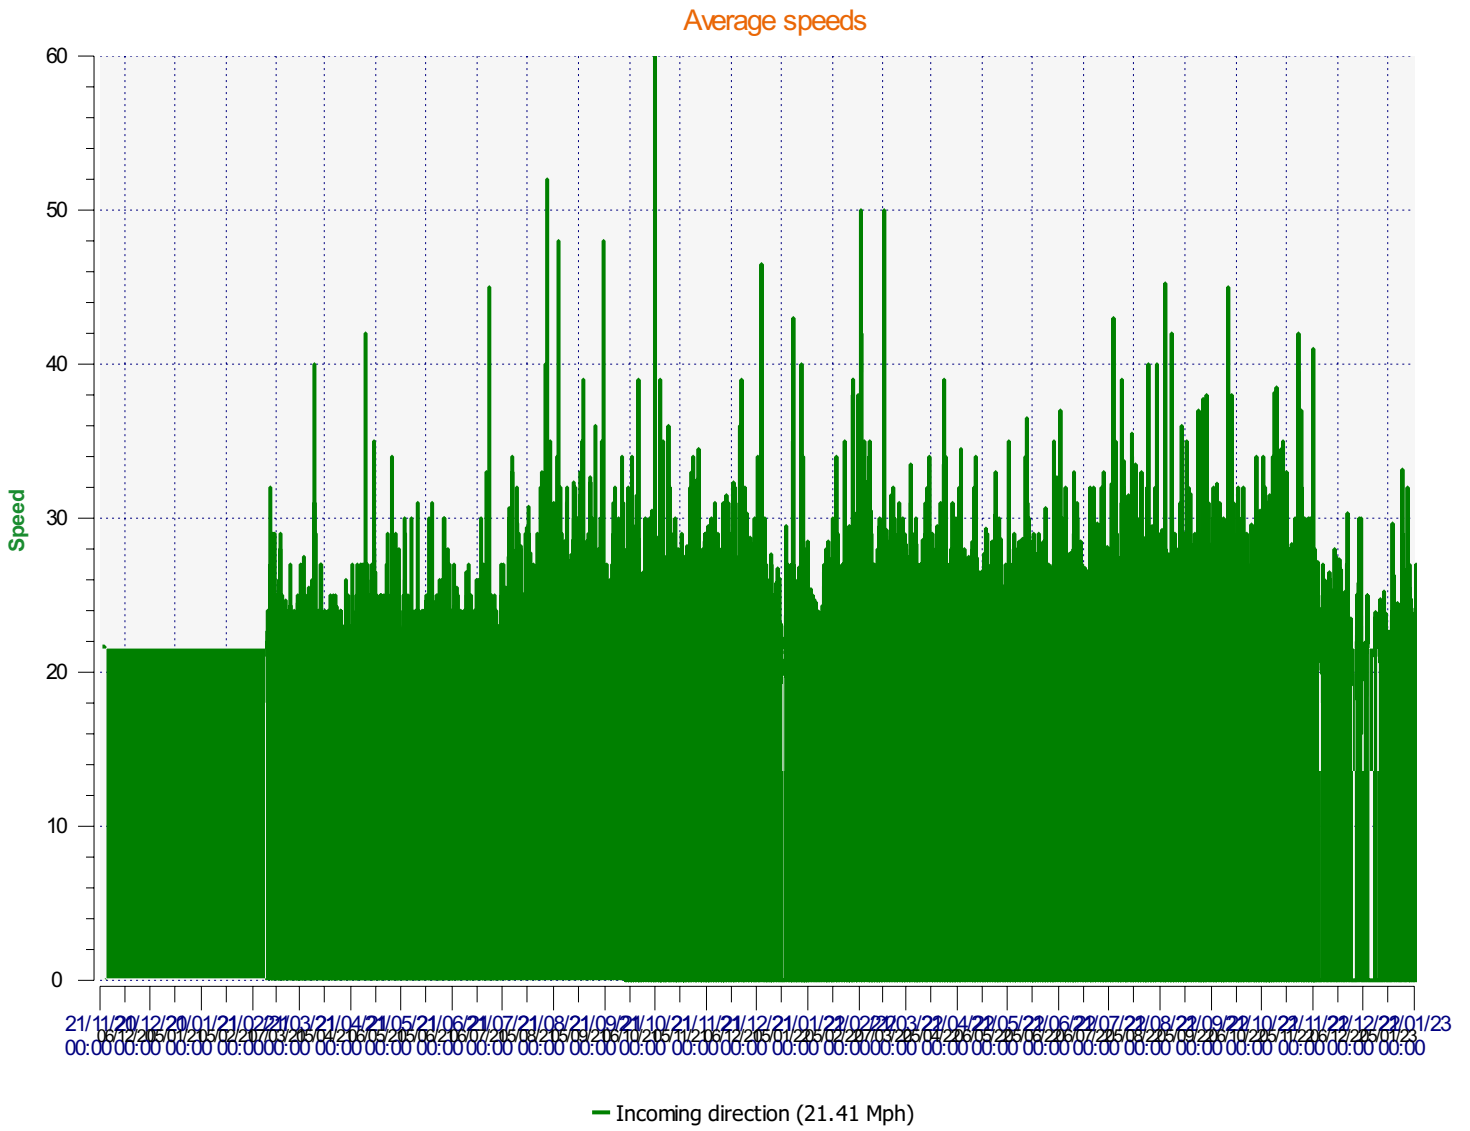

Élan Cité

DÉTECTER • INFORMER • SÉCURISER

Start date: Monday, November 23, 2020 4:00 PM
End date: Friday, February 3, 2023 3:00 PM

Location:

Comments:

Start date: Monday, November 23, 2020 4:00 PM
End date: Friday, February 3, 2023 3:00 PM

Location:

Comments:

Start date: Monday, November 23, 2020 4:00 PM
End date: Friday, February 3, 2023 3:00 PM

Location:

Comments:

Start date: Monday, November 23, 2020 4:00 PM
End date: Friday, February 3, 2023 3:00 PM

Location:

Comments:

Start date: Monday, November 23, 2020 4:00 PM
End date: Friday, February 3, 2023 3:00 PM

Location:

Comments:

Speed percentiles (incoming)

V30: 18.00Mph **V50:** 20.00Mph **V85:** 25.00Mph

Start date: Monday, November 23, 2020 4:00 PM
End date: Friday, February 3, 2023 3:00 PM

Location:

Comments:

Speed percentile(outgoing)

V30: 0.00Mph **V50:** 0.00Mph **V85:** 0.00Mph

Start date: Monday, November 23, 2020 4:00 PM
End date: Friday, February 3, 2023 3:00 PM