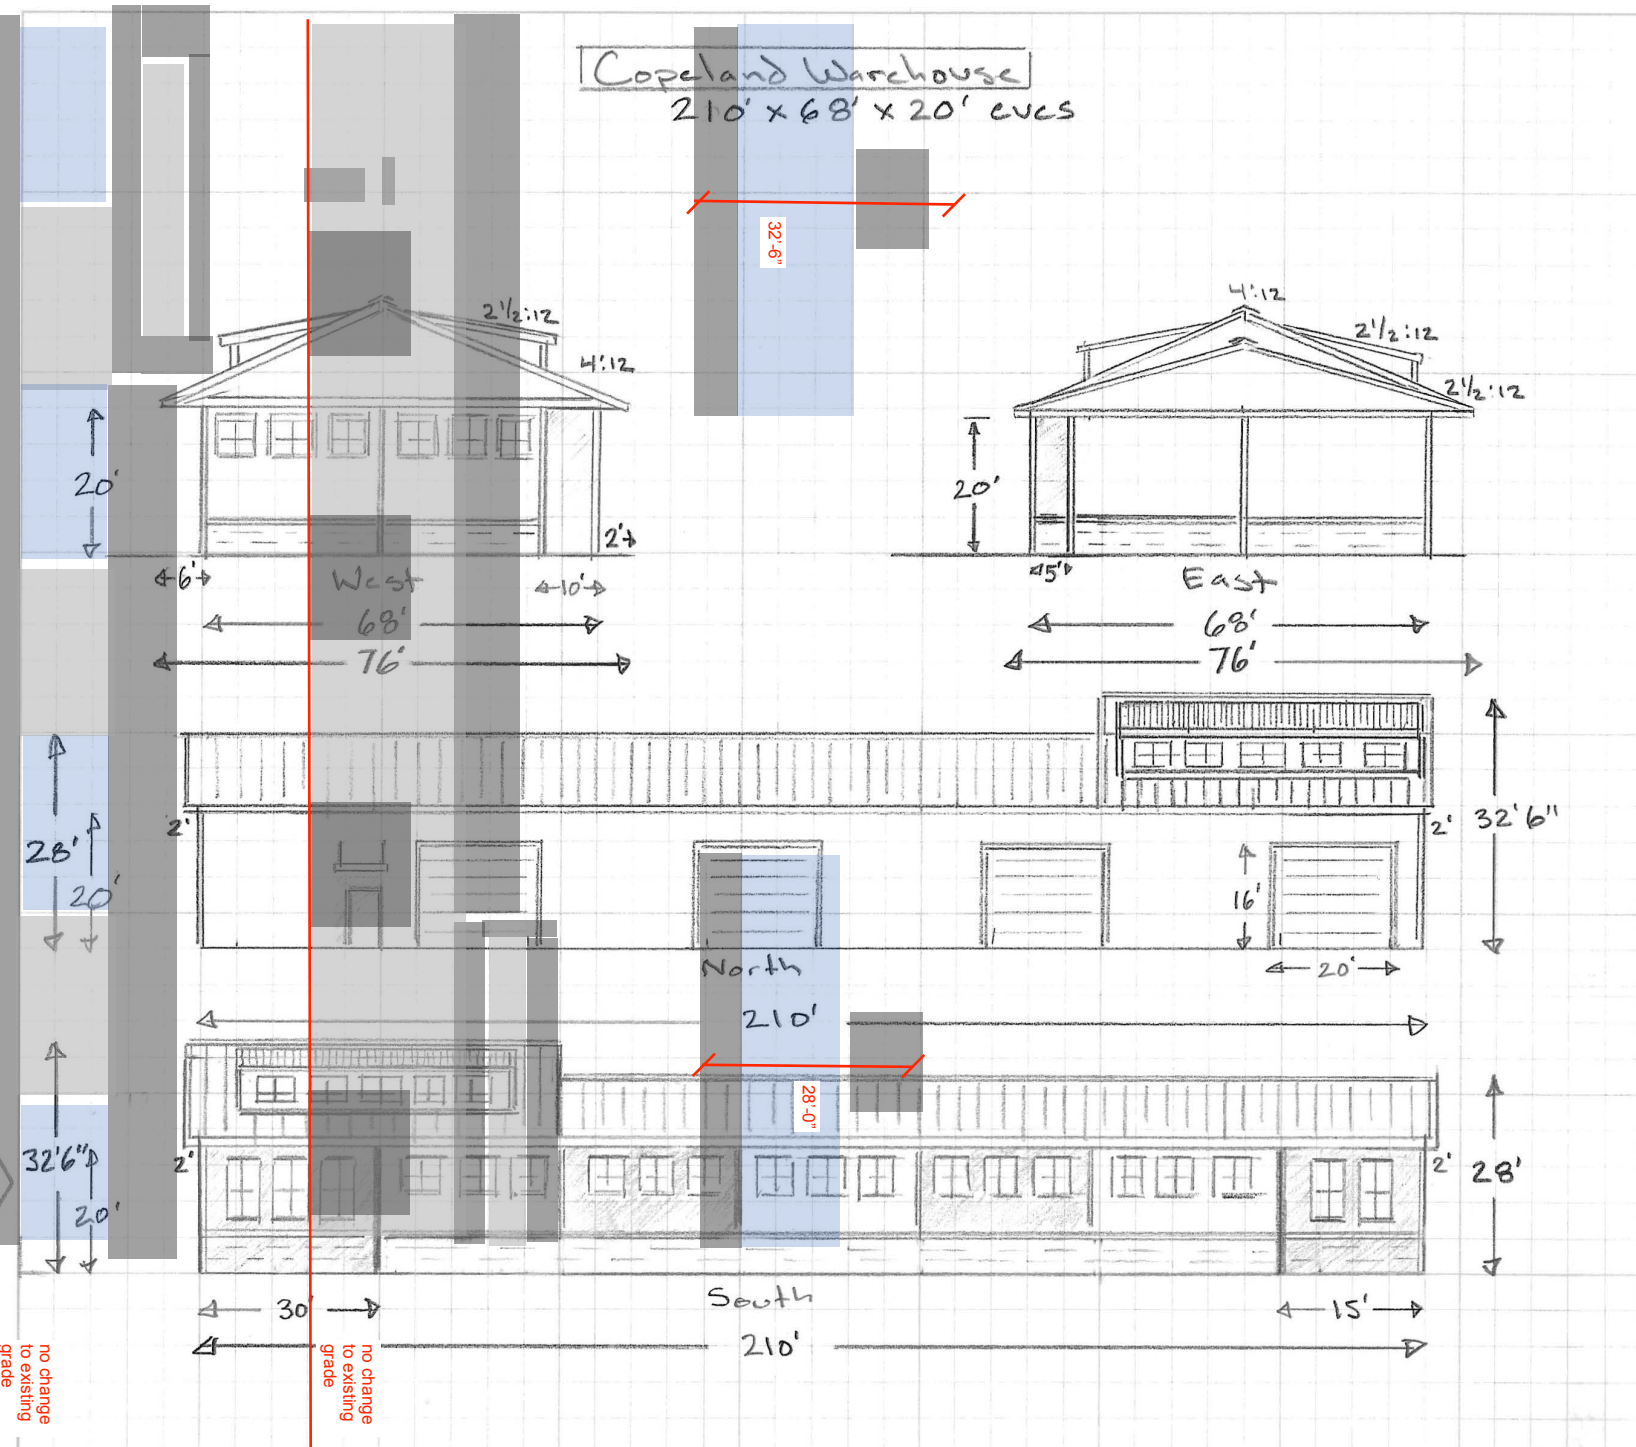

# Copeland Warehouse

210' x 68' x 20' eves

no change to existing grade

no change to existing grade

PO BOX 197  
Otis, OR. 97368  
514-614-1580  
Knottworks@gmail.com  
CCD# 184887

Copland Retail  
110' x 56' x 12' eves