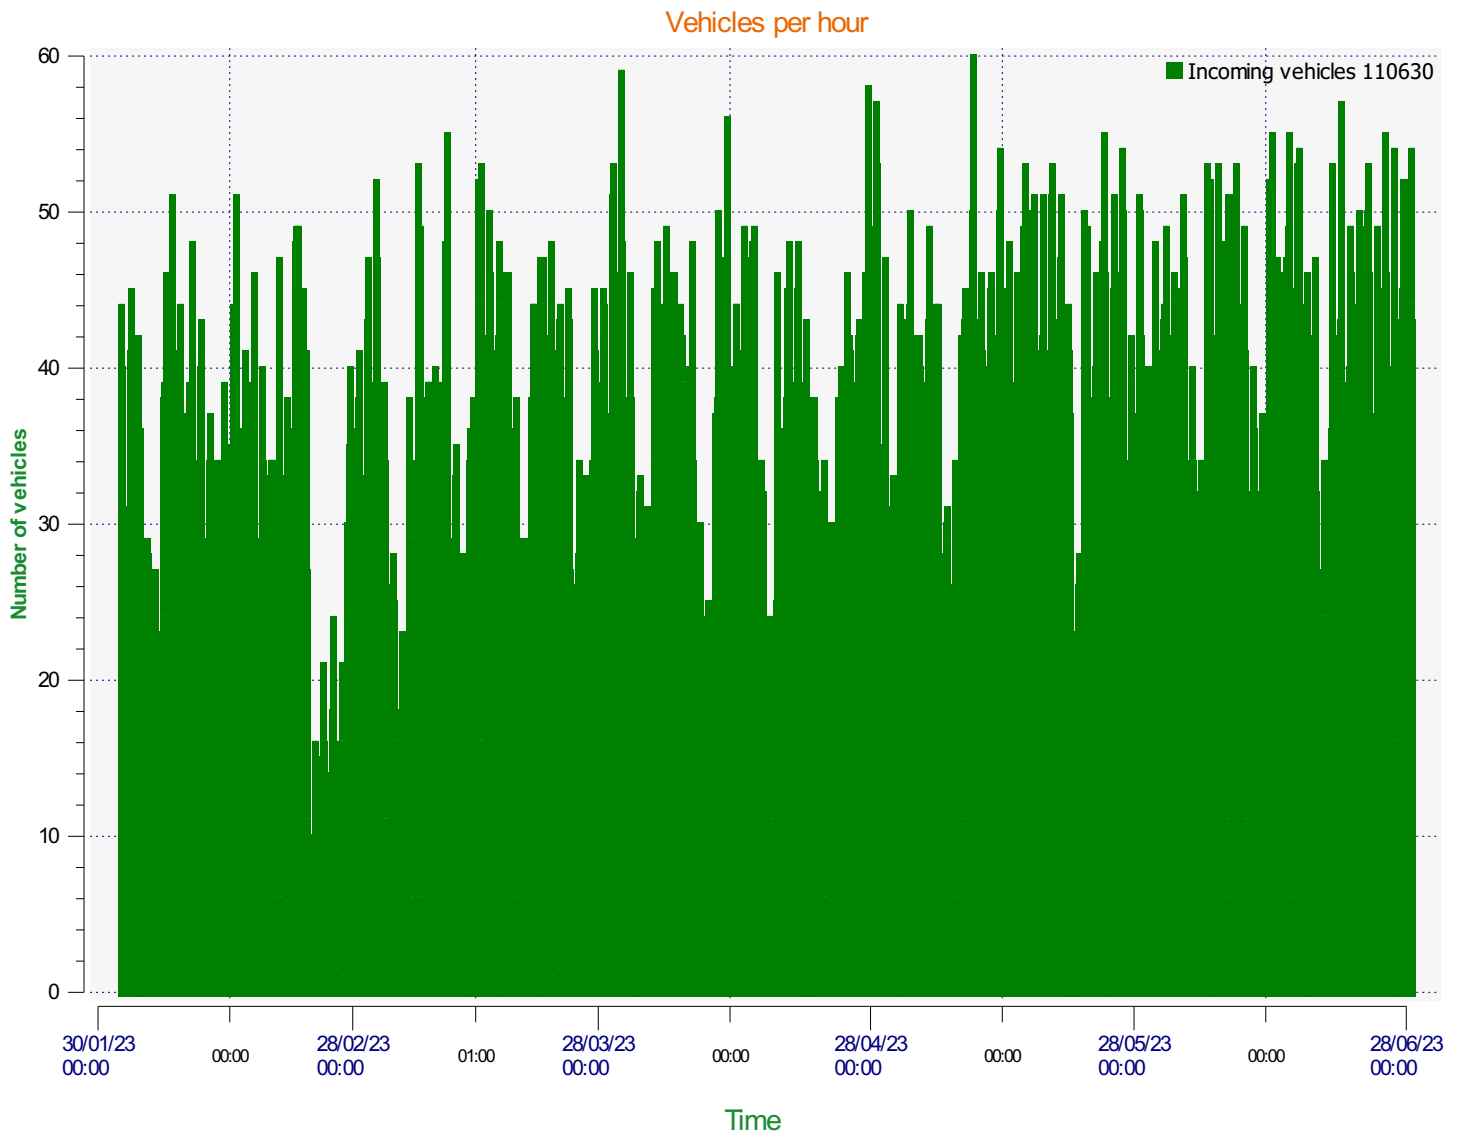

Location:

Comments:

Start date: Wednesday, February 1, 2023 12:30 PM

End date: Wednesday, June 28, 2023 2:30 PM

Location:

Comments:

Start date: Wednesday, February 1, 2023 12:30 PM
End date: Wednesday, June 28, 2023 2:30 PM

Location:

Comments:

Speed percentiles (incoming)

V30: 19.00Mph **V50:** 21.00Mph **V85:** 25.00Mph

Start date: Wednesday, February 1, 2023 12:30 PM
End date: Wednesday, June 28, 2023 2:30 PM

Location:

Comments:

Speed percentile(outgoing)

V30: 0.00Mph **V50:** 0.00Mph **V85:** 0.00Mph

Start date: Wednesday, February 1, 2023 12:30 PM
End date: Wednesday, June 28, 2023 2:30 PM

Location:

Comments: