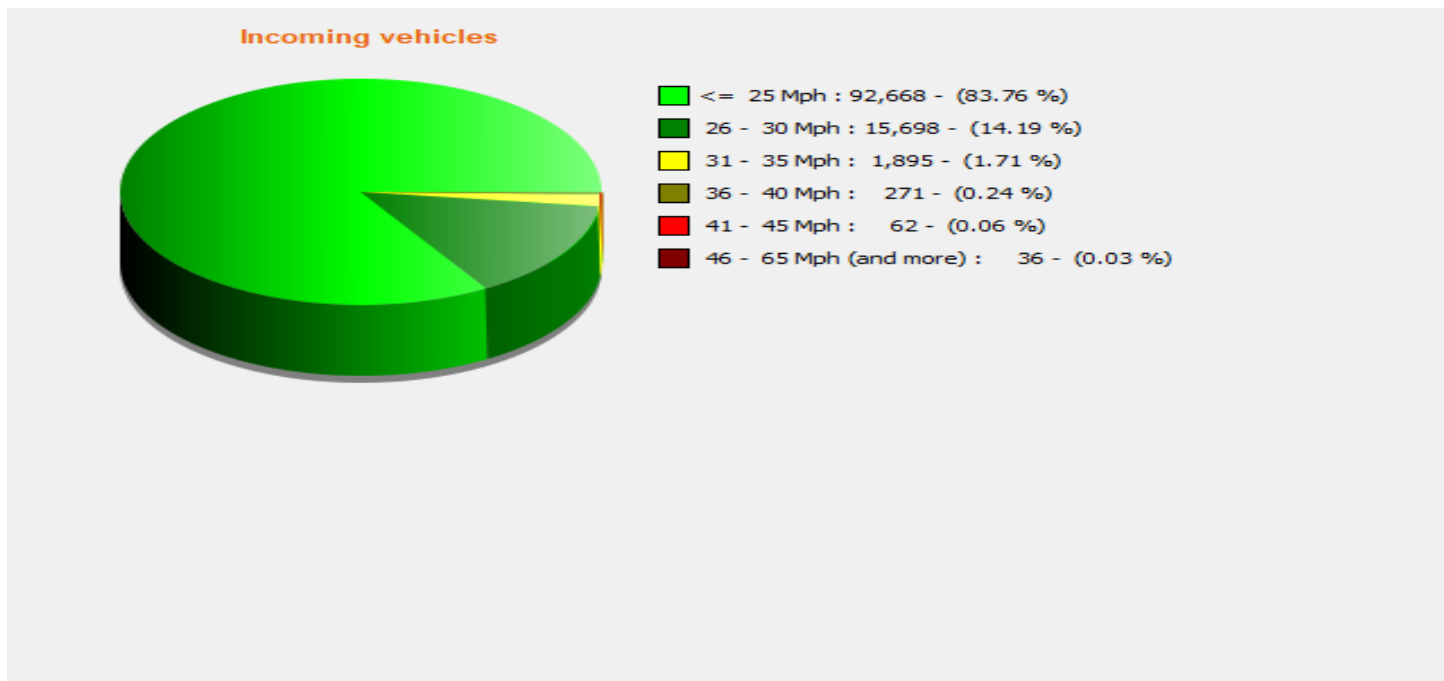

Start date: Wednesday, February 1, 2023 12:30 PM

End date: Wednesday, June 28, 2023 2:30 PM

Location:

Comments: