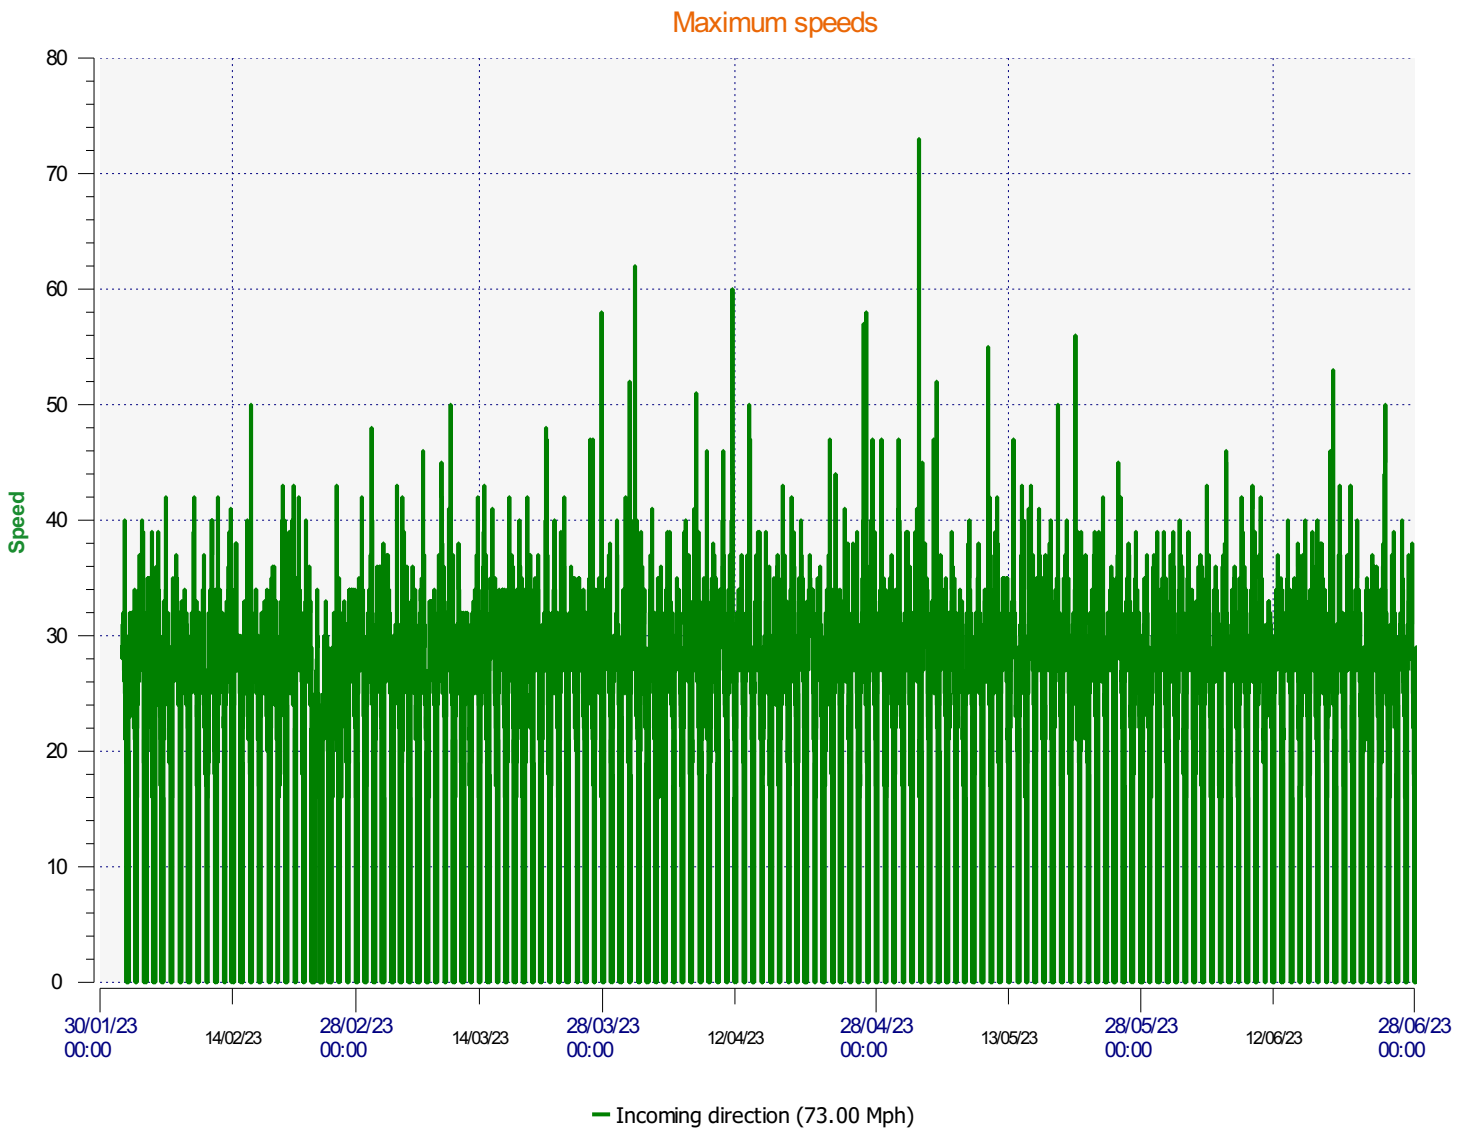

Élan Cité

DÉTECTER • INFORMER • SÉCURISER

Start date: Wednesday, February 1, 2023 12:30 PM
End date: Wednesday, June 28, 2023 2:30 PM

Location:

Comments:

Start date: Wednesday, February 1, 2023 12:30 PM
End date: Wednesday, June 28, 2023 2:30 PM

Location:

Comments:

Start date: Wednesday, February 1, 2023 12:30 PM

End date: Wednesday, June 28, 2023 2:30 PM

Location:

Comments:

Start date: Wednesday, February 1, 2023 12:30 PM
End date: Wednesday, June 28, 2023 2:30 PM

Location:

Comments:

Speed percentiles (incoming)

V30: 19.00Mph **V50:** 21.00Mph **V85:** 25.00Mph

Start date: Wednesday, February 1, 2023 12:30 PM
End date: Wednesday, June 28, 2023 2:30 PM

Location:

Comments: