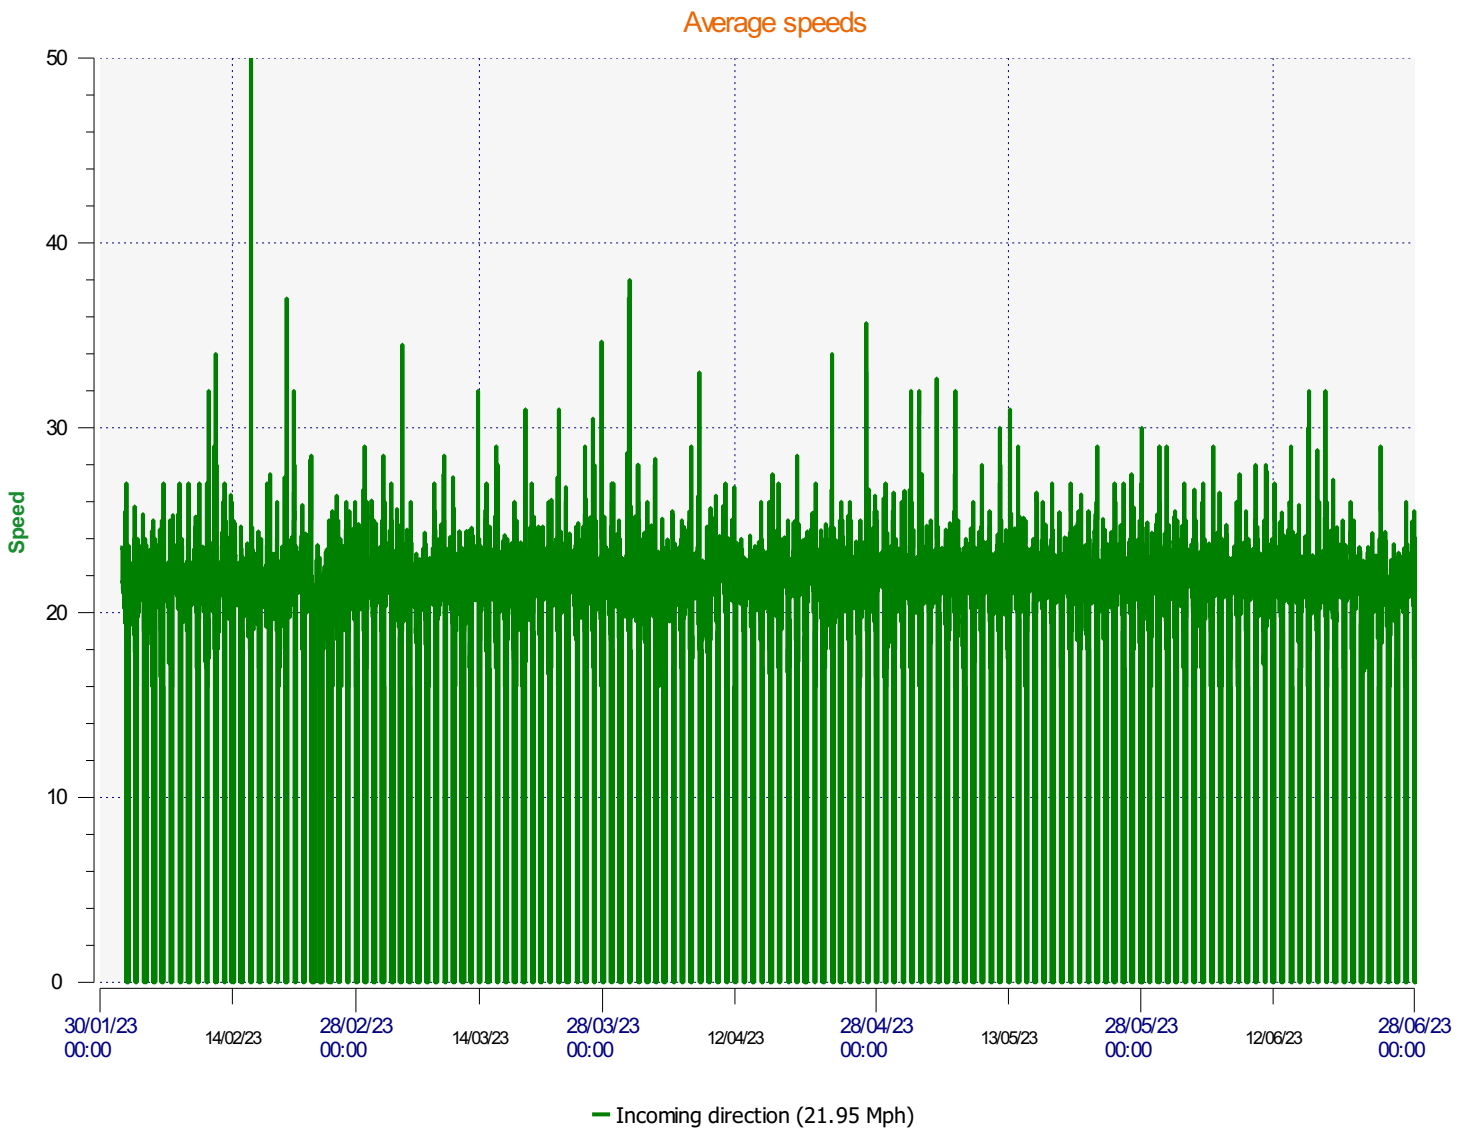

Élan Cité

DÉTECTER • INFORMER • SÉCURISER

Start date: Wednesday, February 1, 2023 12:30 PM
End date: Wednesday, June 28, 2023 2:30 PM

Location:

Comments:

Start date: Wednesday, February 1, 2023 12:30 PM
End date: Wednesday, June 28, 2023 2:30 PM

Location:

Comments:

Start date: Wednesday, February 1, 2023 12:30 PM

End date: Wednesday, June 28, 2023 2:30 PM

Location:

Comments:

Start date: Wednesday, February 1, 2023 12:30 PM
End date: Wednesday, June 28, 2023 2:30 PM

Location:

Comments:

Speed percentiles (incoming)

V30: 19.00Mph **V50:** 21.00Mph **V85:** 25.00Mph

Start date: Wednesday, February 1, 2023 12:30 PM
End date: Wednesday, June 28, 2023 2:30 PM

Location:

Comments: