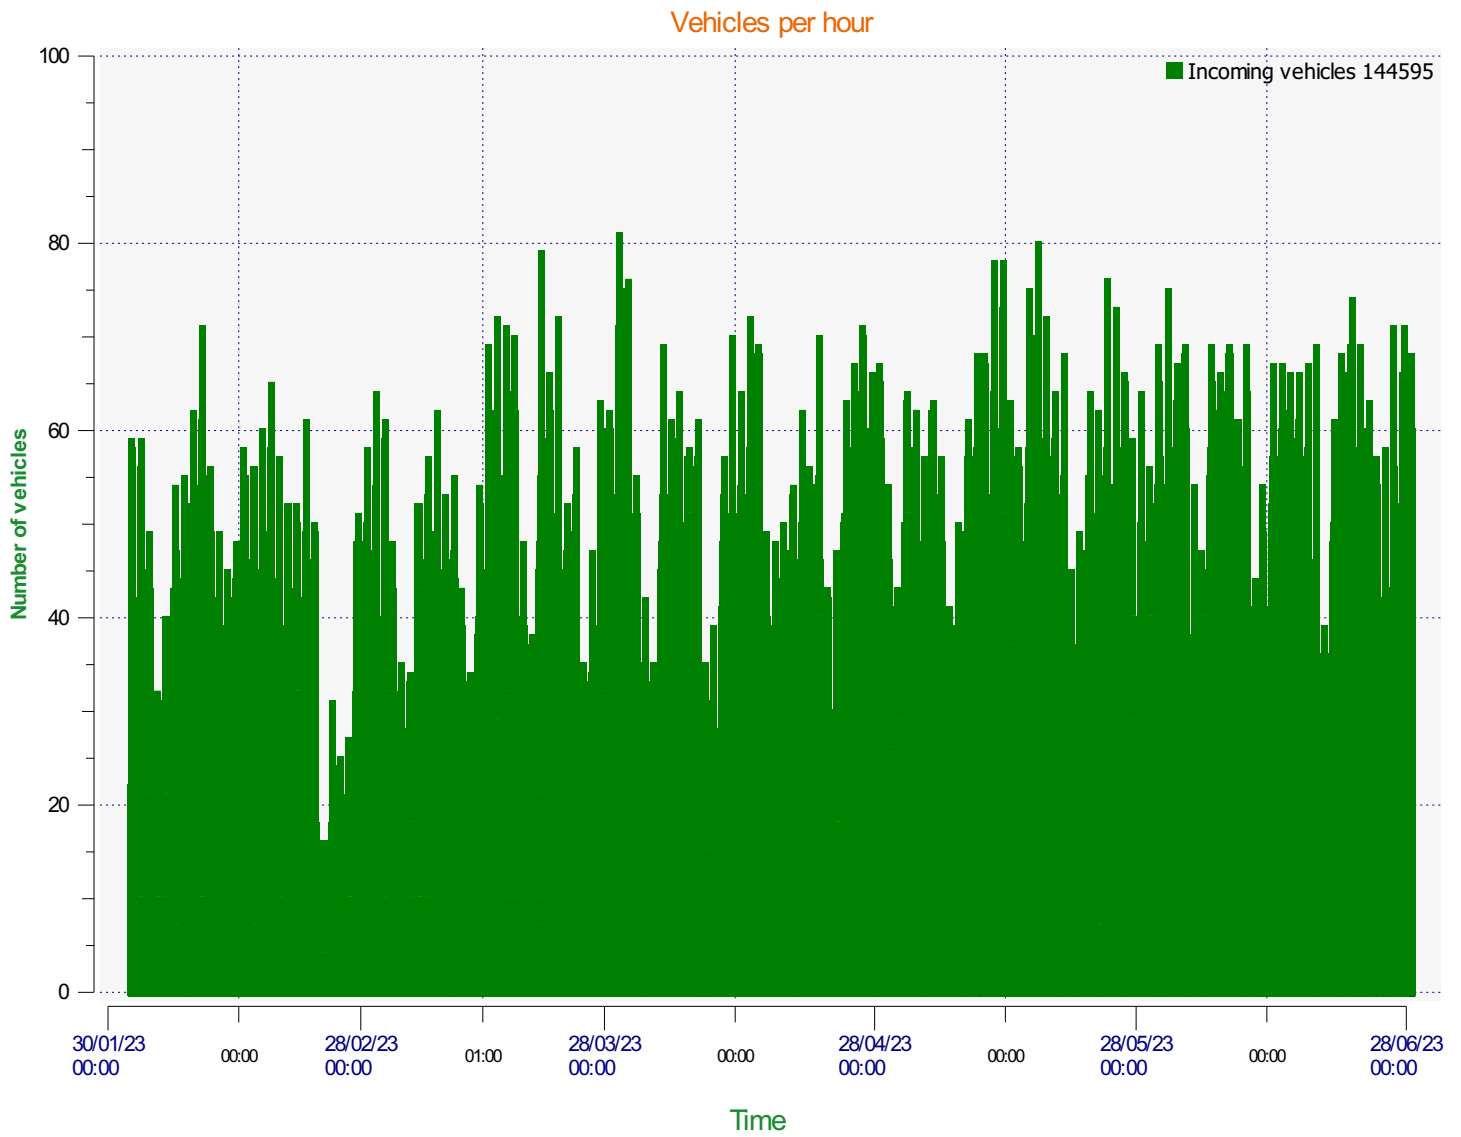

Location:

Comments:

Start date: Wednesday, February 1, 2023 12:00 PM
End date: Wednesday, June 28, 2023 2:30 PM

Location:

Comments:

Start date: Wednesday, February 1, 2023 12:00 PM
End date: Wednesday, June 28, 2023 2:30 PM

Location:

Comments:

Speed percentiles (incoming)

V30: 20.00Mph **V50:** 22.00Mph **V85:** 28.00Mph

Start date: Wednesday, February 1, 2023 12:00 PM
End date: Wednesday, June 28, 2023 2:30 PM

Location:

Comments:

Speed percentile(outgoing)

V30: 0.00Mph **V50:** 0.00Mph **V85:** 0.00Mph

Start date: Wednesday, February 1, 2023 12:00 PM
End date: Wednesday, June 28, 2023 2:30 PM

Location:

Comments: