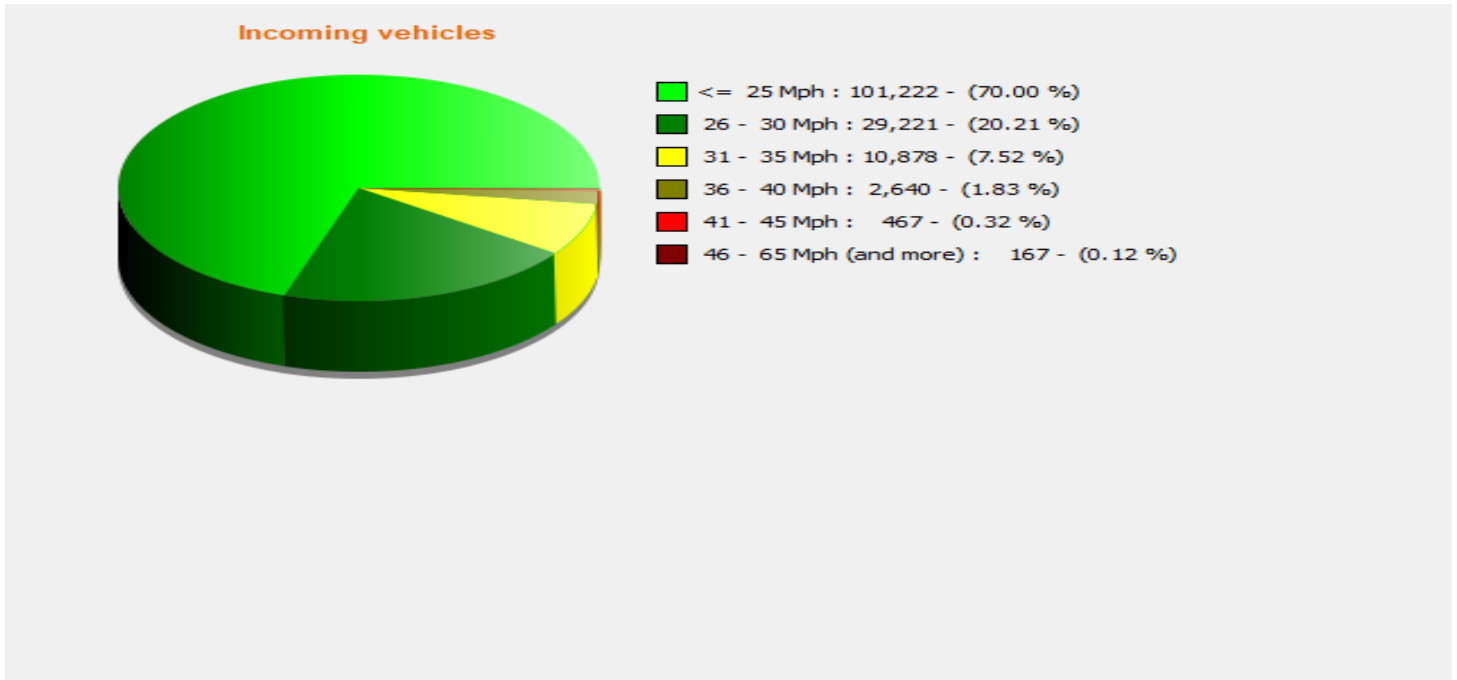

Start date: Wednesday, February 1, 2023 12:00 PM
End date: Wednesday, June 28, 2023 2:30 PM

Location:

Comments: