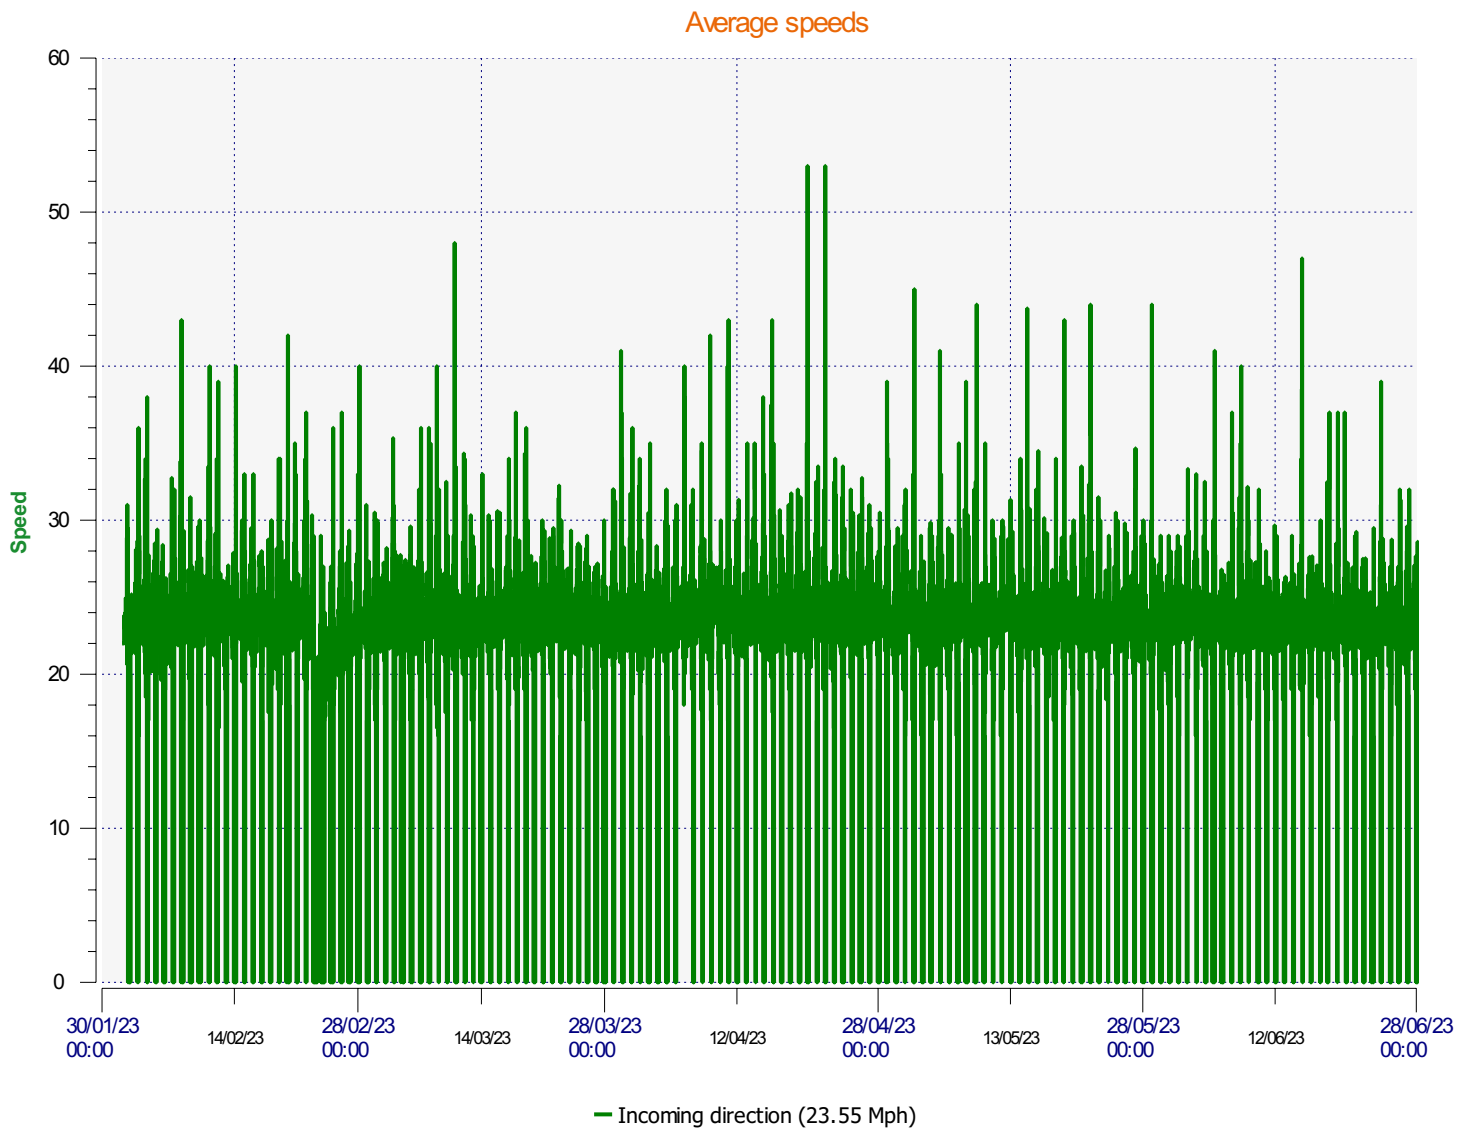

Start date: Wednesday, February 1, 2023 12:00 PM
End date: Wednesday, June 28, 2023 2:30 PM

Location:

Comments: