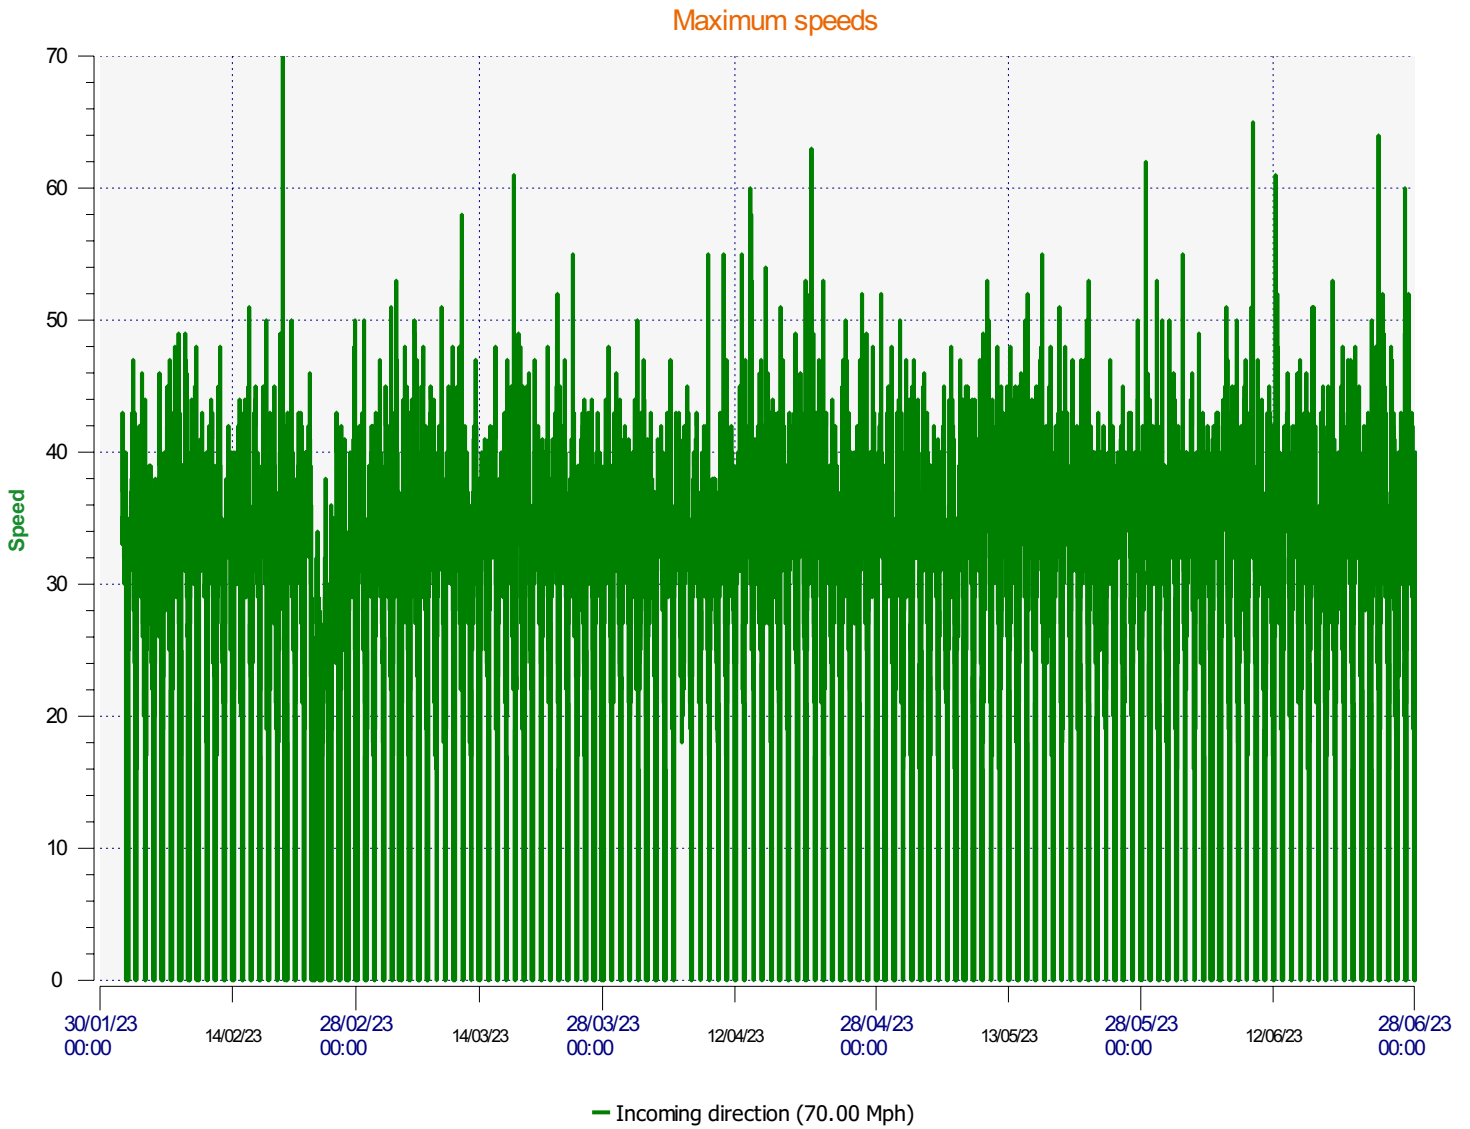

Location:

Comments:

Start date: Wednesday, February 1, 2023 12:00 PM
End date: Wednesday, June 28, 2023 2:30 PM

Location:

Comments:

Start date: Wednesday, February 1, 2023 12:00 PM
End date: Wednesday, June 28, 2023 2:30 PM

Location:

Comments:

Speed percentiles (incoming)

V30: 20.00Mph **V50:** 22.00Mph **V85:** 28.00Mph

Start date: Wednesday, February 1, 2023 12:00 PM
End date: Wednesday, June 28, 2023 2:30 PM

Location:

Comments:

Speed percentile(outgoing)

V30: 0.00Mph **V50:** 0.00Mph **V85:** 0.00Mph

Start date: Wednesday, February 1, 2023 12:00 PM
End date: Wednesday, June 28, 2023 2:30 PM

Location:

Comments: