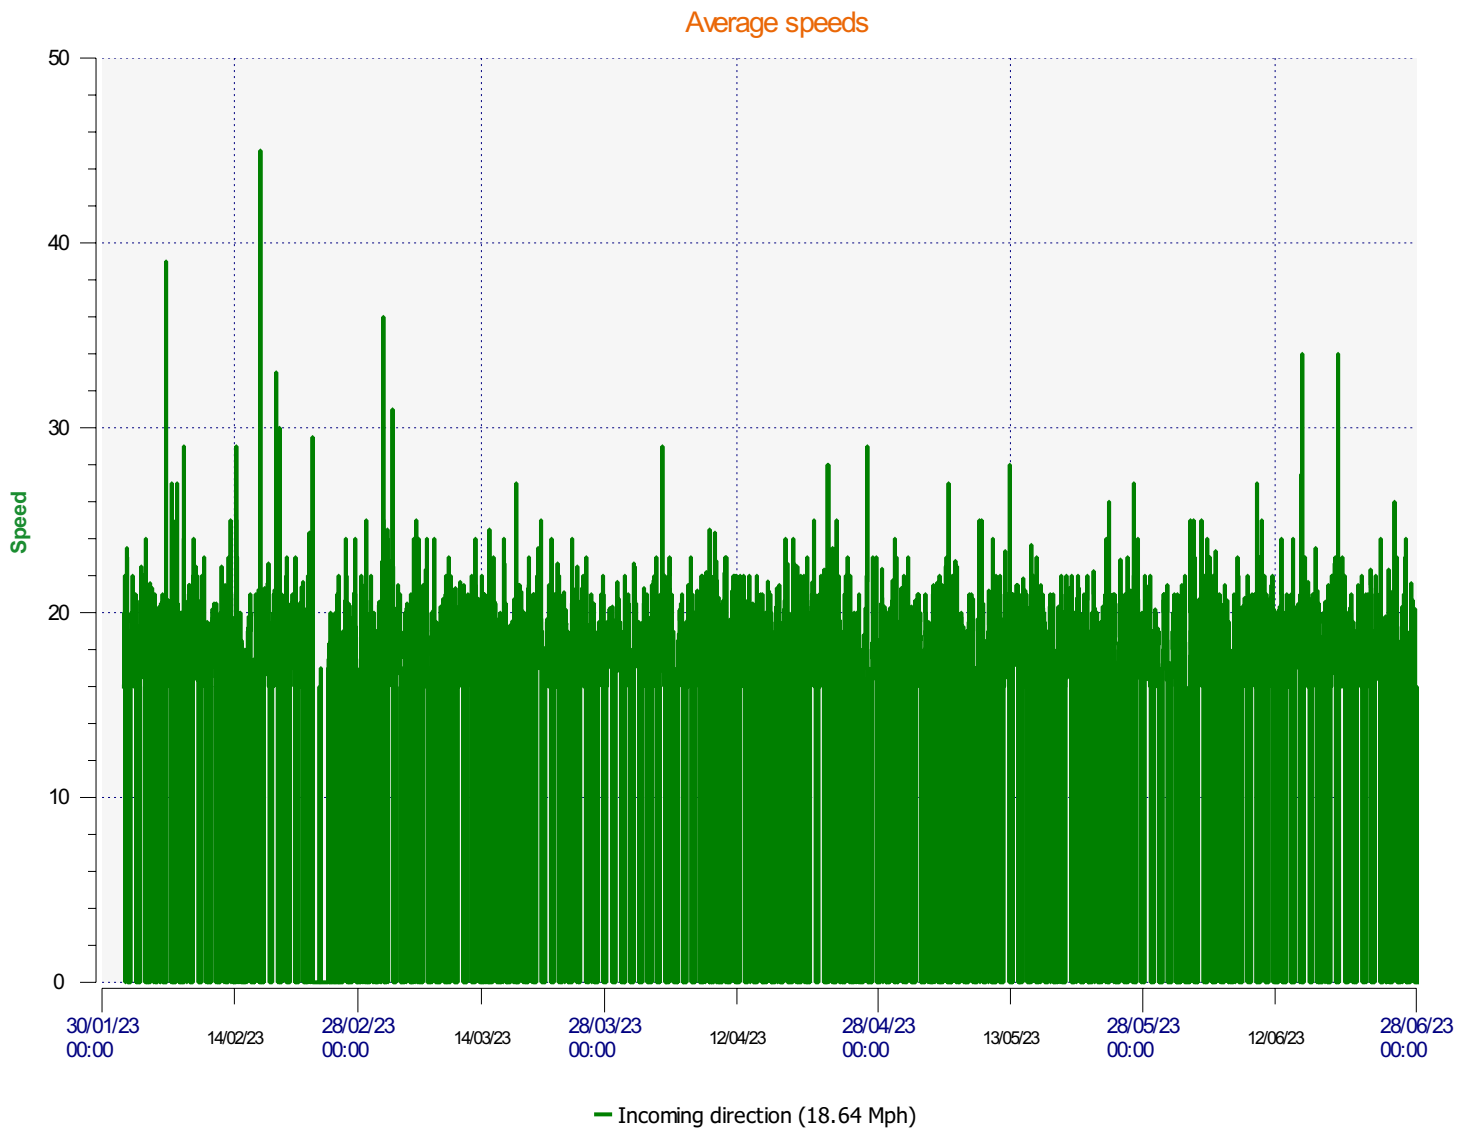

Élan Cité

DÉTECTER • INFORMER • SÉCURISER

Start date: Wednesday, February 1, 2023 11:30 AM
End date: Thursday, June 29, 2023 9:00 AM

Location:

Comments:

Start date: Wednesday, February 1, 2023 11:30 AM
End date: Thursday, June 29, 2023 9:00 AM

Location:

Comments:

Start date: Wednesday, February 1, 2023 11:30 AM
End date: Thursday, June 29, 2023 9:00 AM

Location:

Comments:

Start date: Wednesday, February 1, 2023 11:30 AM
End date: Thursday, June 29, 2023 9:00 AM

Location:

Comments:

Speed percentiles (incoming)

V30: 16.00Mph **V50:** 17.00Mph **V85:** 21.00Mph

Start date: Wednesday, February 1, 2023 11:30 AM
End date: Thursday, June 29, 2023 9:00 AM

Location:

Comments: