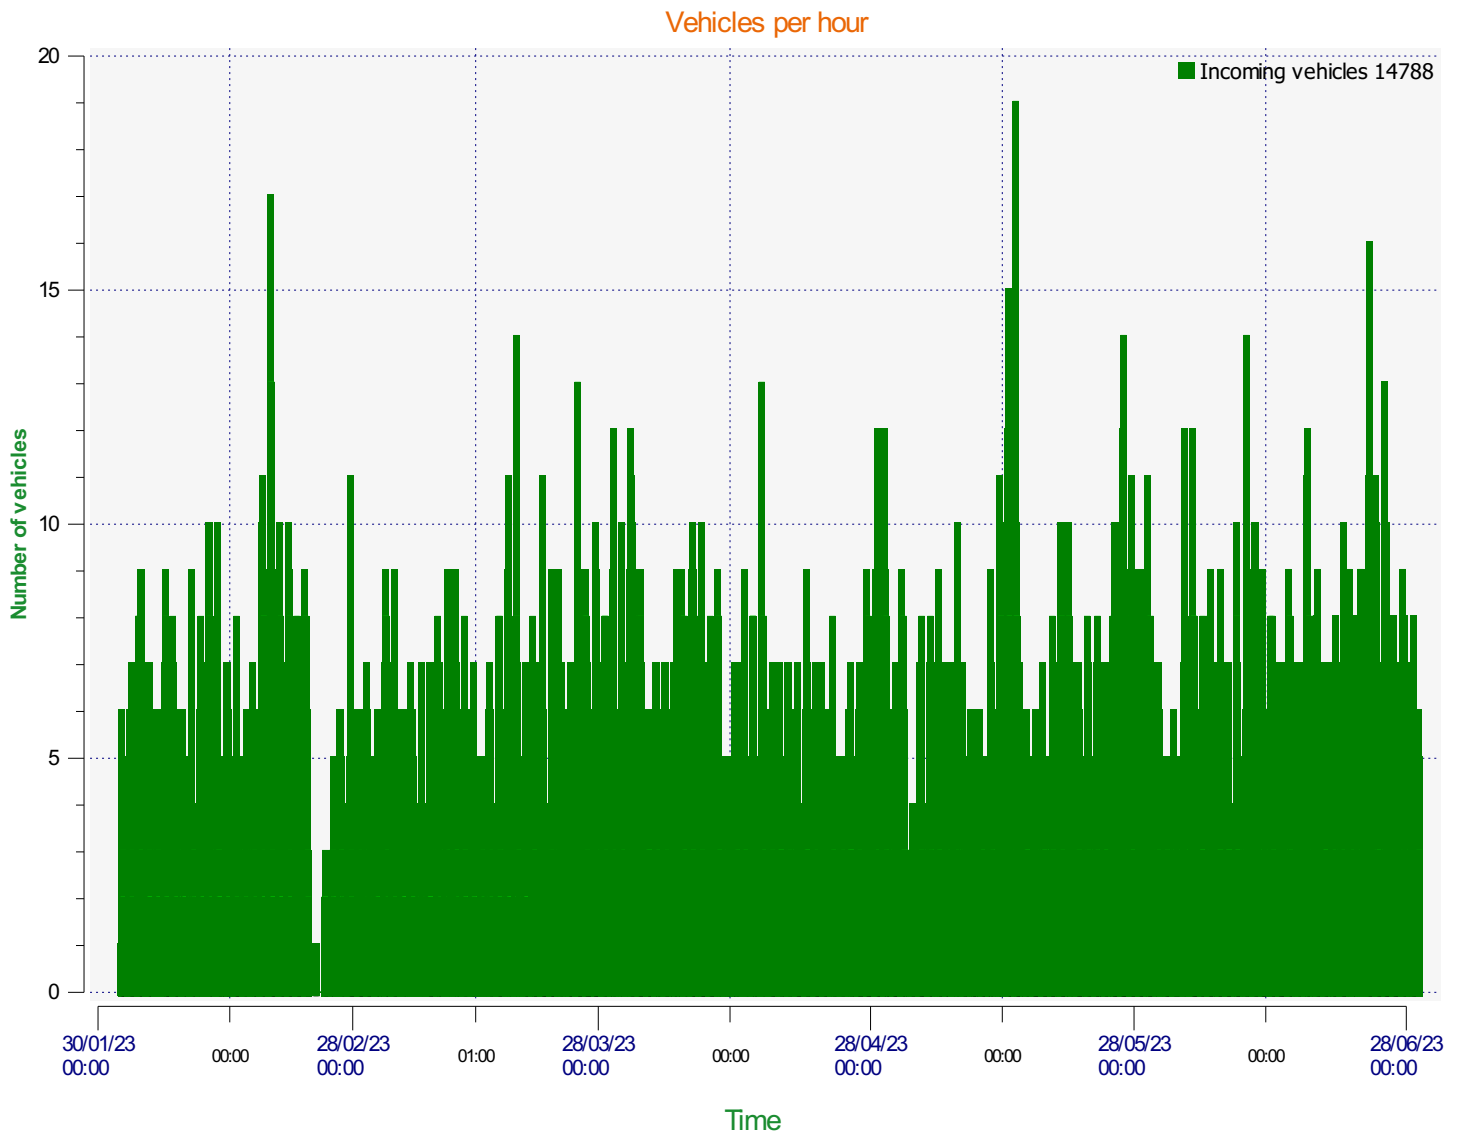

Location:

Comments:

Start date: Wednesday, February 1, 2023 11:30 AM
End date: Thursday, June 29, 2023 9:00 AM

Location:

Comments:

Start date: Wednesday, February 1, 2023 11:30 AM
End date: Thursday, June 29, 2023 9:00 AM

Location:

Comments:

Speed percentiles (incoming)

V30: 16.00Mph **V50:** 17.00Mph **V85:** 21.00Mph

Start date: Wednesday, February 1, 2023 11:30 AM
End date: Thursday, June 29, 2023 9:00 AM

Location:

Comments:

Speed percentile(outgoing)

V30: 0.00Mph **V50:** 0.00Mph **V85:** 0.00Mph

Start date: Wednesday, February 1, 2023 11:30 AM
End date: Thursday, June 29, 2023 9:00 AM

Location:

Comments: