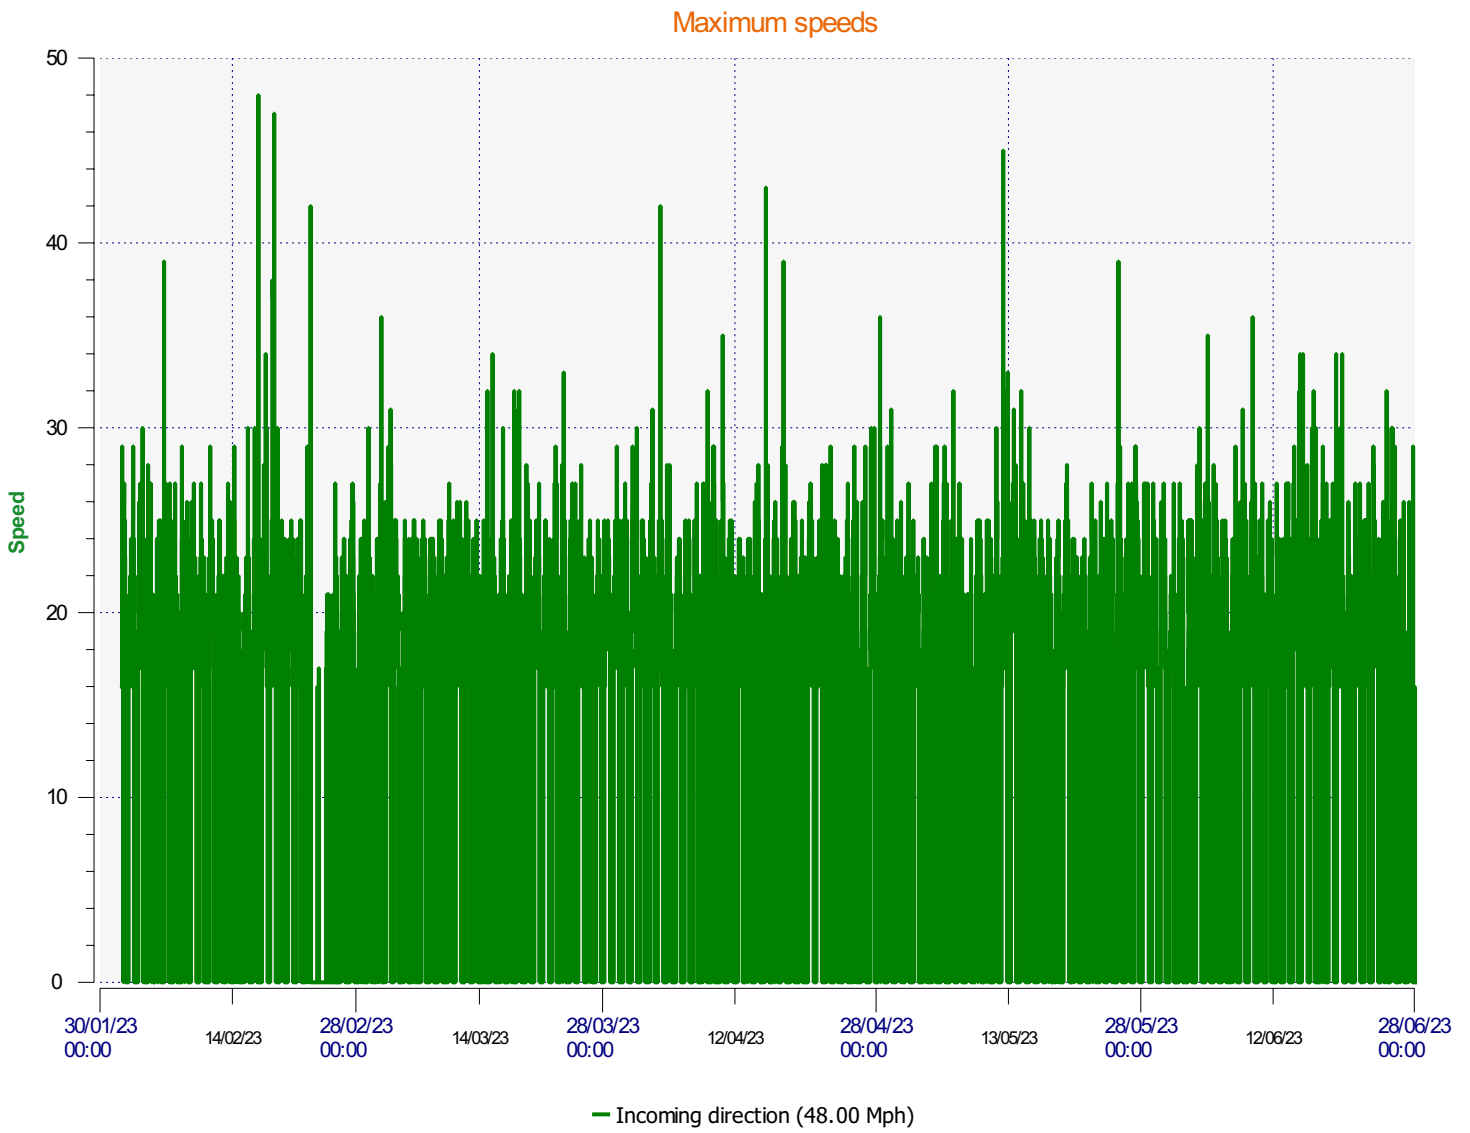

Élan Cité

DÉTECTER • INFORMER • SÉCURISER

Start date: Wednesday, February 1, 2023 11:30 AM
End date: Thursday, June 29, 2023 9:00 AM

Location:

Comments:

Start date: Wednesday, February 1, 2023 11:30 AM
End date: Thursday, June 29, 2023 9:00 AM

Location:

Comments:

Start date: Wednesday, February 1, 2023 11:30 AM
End date: Thursday, June 29, 2023 9:00 AM

Location:

Comments:

Start date: Wednesday, February 1, 2023 11:30 AM
End date: Thursday, June 29, 2023 9:00 AM

Location:

Comments:

Speed percentiles (incoming)

V30: 16.00Mph **V50:** 17.00Mph **V85:** 21.00Mph

Start date: Wednesday, February 1, 2023 11:30 AM
End date: Thursday, June 29, 2023 9:00 AM

Location:

Comments: