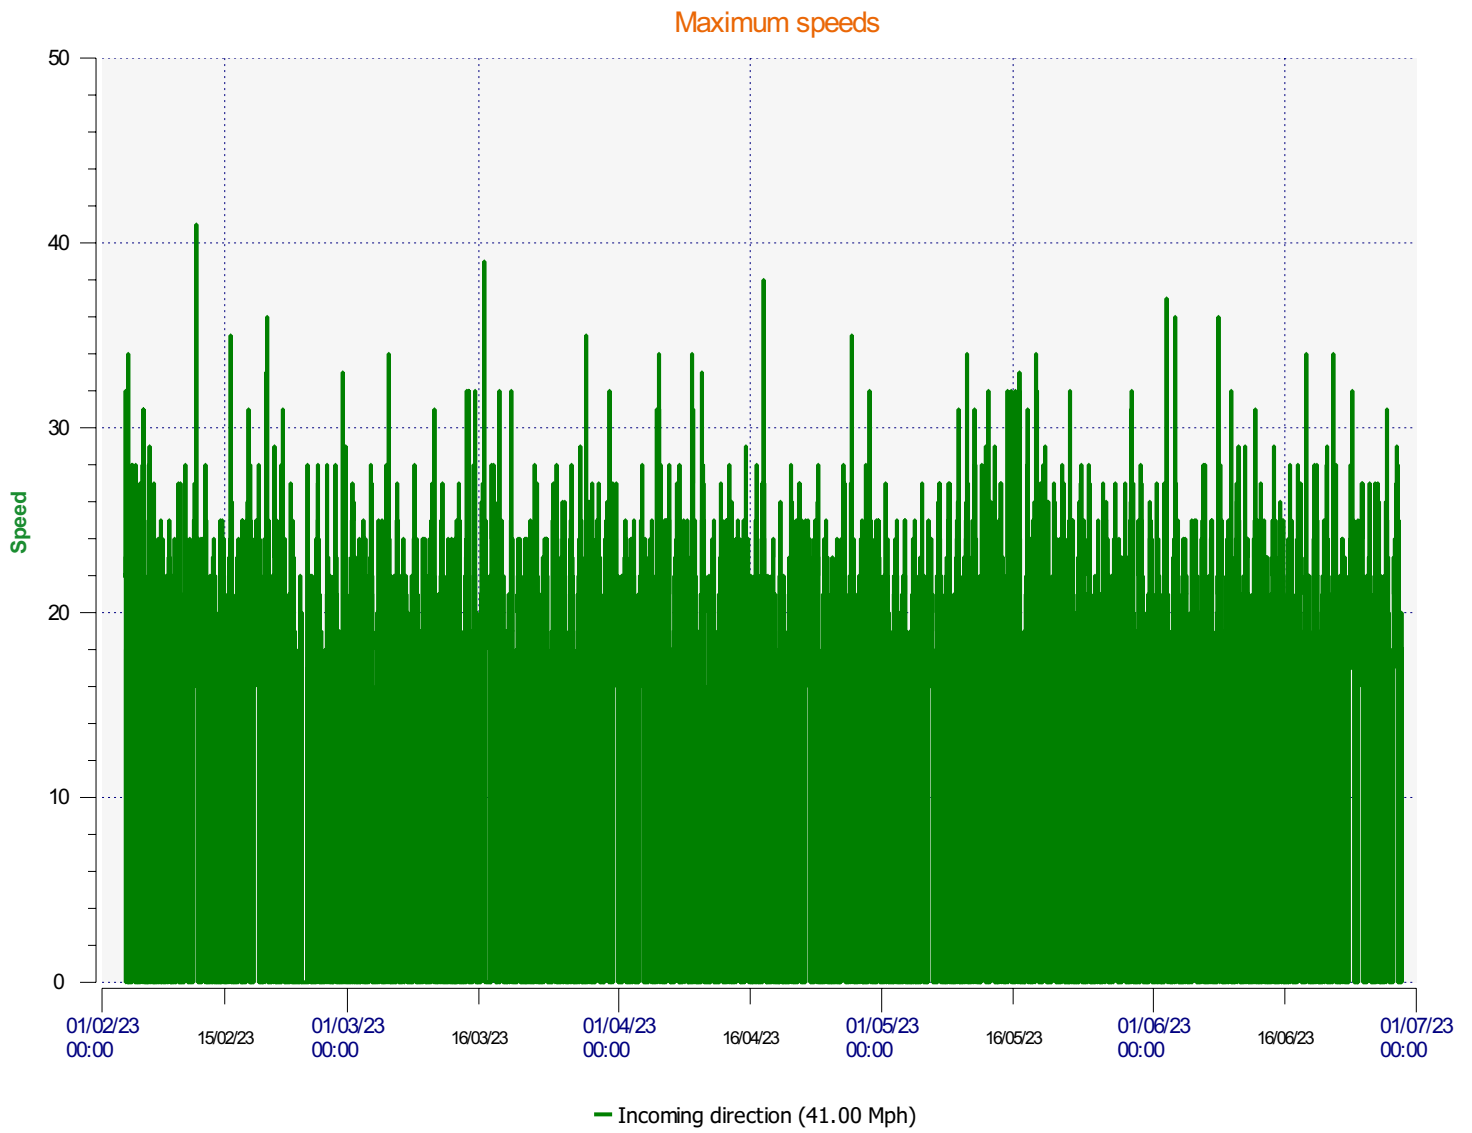

Élan Cité

DÉTECTER • INFORMER • SÉCURISER

Start date: Friday, February 3, 2023 3:30 PM
End date: Thursday, June 29, 2023 8:00 AM

Location:

Comments:

Start date: Friday, February 3, 2023 3:30 PM
End date: Thursday, June 29, 2023 8:00 AM

Location:

Comments:

Start date: Friday, February 3, 2023 3:30 PM
End date: Thursday, June 29, 2023 8:00 AM

Location:

Comments:

Start date: Friday, February 3, 2023 3:30 PM
End date: Thursday, June 29, 2023 8:00 AM

Location:

Comments:

Speed percentiles (incoming)

V30: 17.00Mph **V50:** 18.00Mph **V85:** 21.00Mph

Start date: Friday, February 3, 2023 3:30 PM
End date: Thursday, June 29, 2023 8:00 AM

Location:

Comments:

Speed percentile(outgoing)