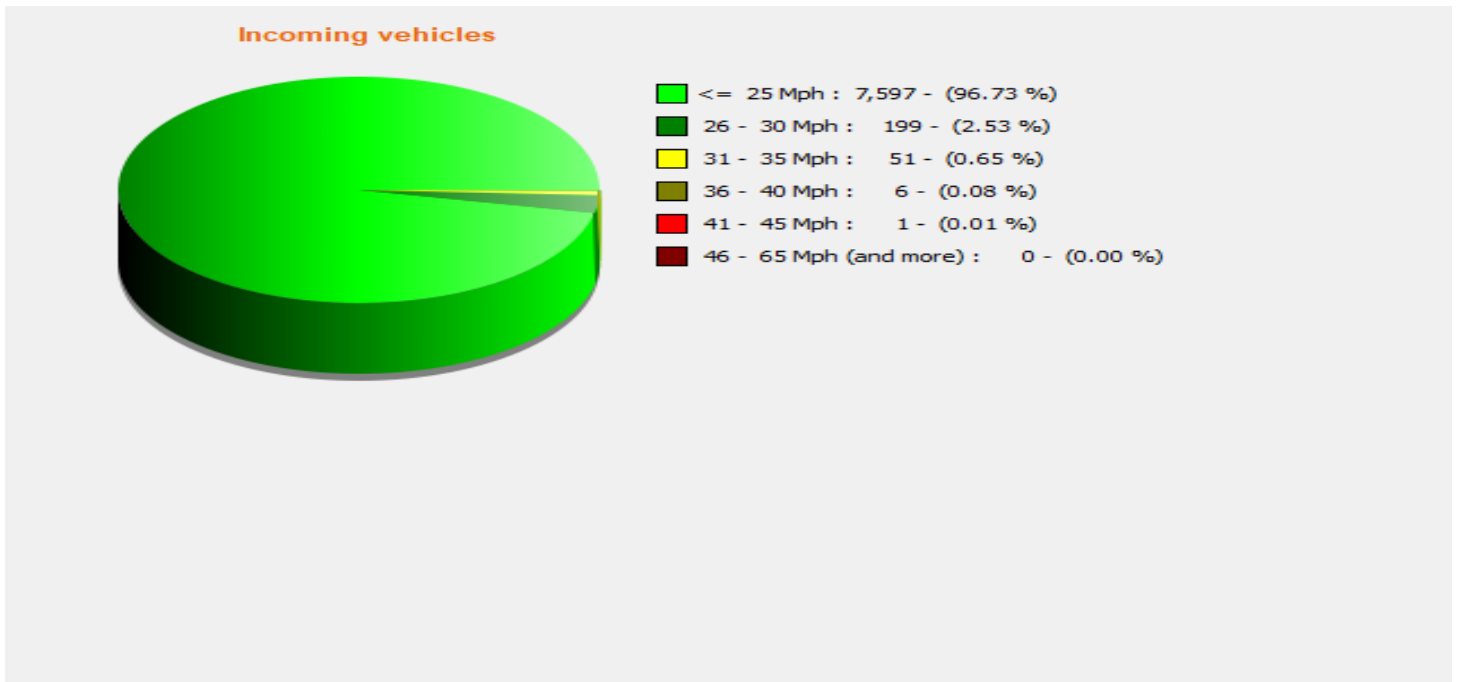

Start date: Friday, February 3, 2023 3:30 PM
End date: Thursday, June 29, 2023 8:00 AM

Location:

Comments: