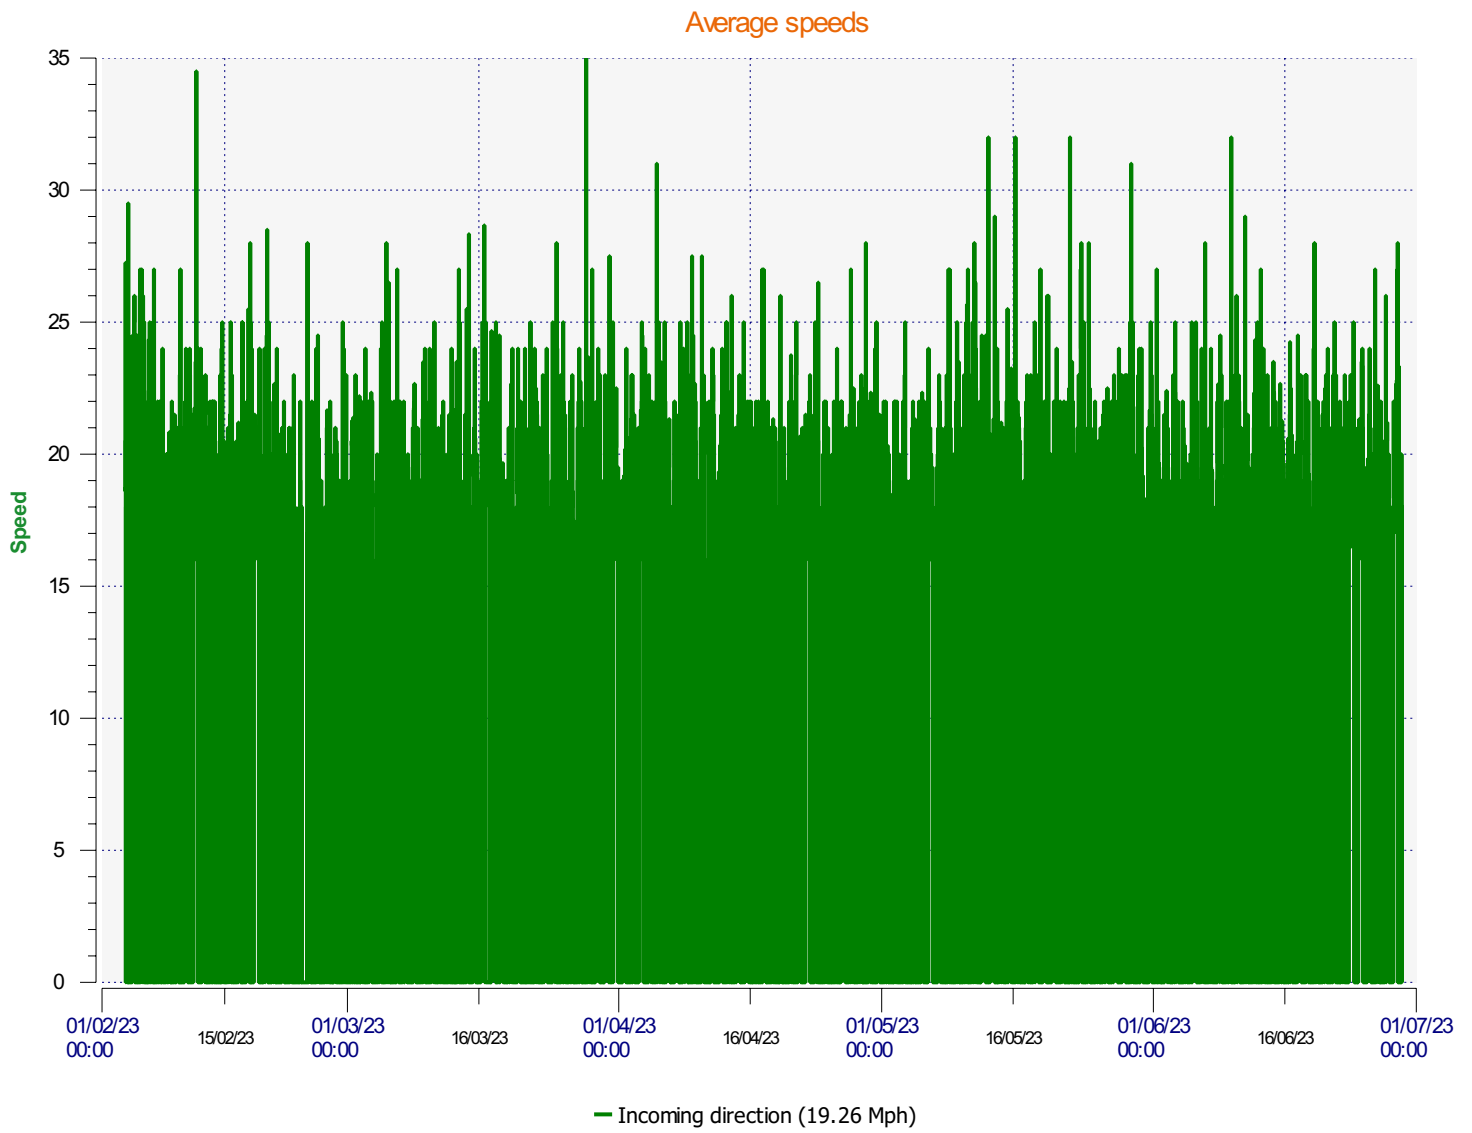

Élan Cité

DÉTECTER • INFORMER • SÉCURISER

Start date: Friday, February 3, 2023 3:30 PM
End date: Thursday, June 29, 2023 8:00 AM

Location:

Comments:

Start date: Friday, February 3, 2023 3:30 PM
End date: Thursday, June 29, 2023 8:00 AM

Location:

Comments:

Start date: Friday, February 3, 2023 3:30 PM
End date: Thursday, June 29, 2023 8:00 AM

Location:

Comments:

Start date: Friday, February 3, 2023 3:30 PM
End date: Thursday, June 29, 2023 8:00 AM

Location:

Comments:

Speed percentiles (incoming)

V30: 17.00Mph **V50:** 18.00Mph **V85:** 21.00Mph

Start date: Friday, February 3, 2023 3:30 PM
End date: Thursday, June 29, 2023 8:00 AM

Location:

Comments:

Speed percentile(outgoing)