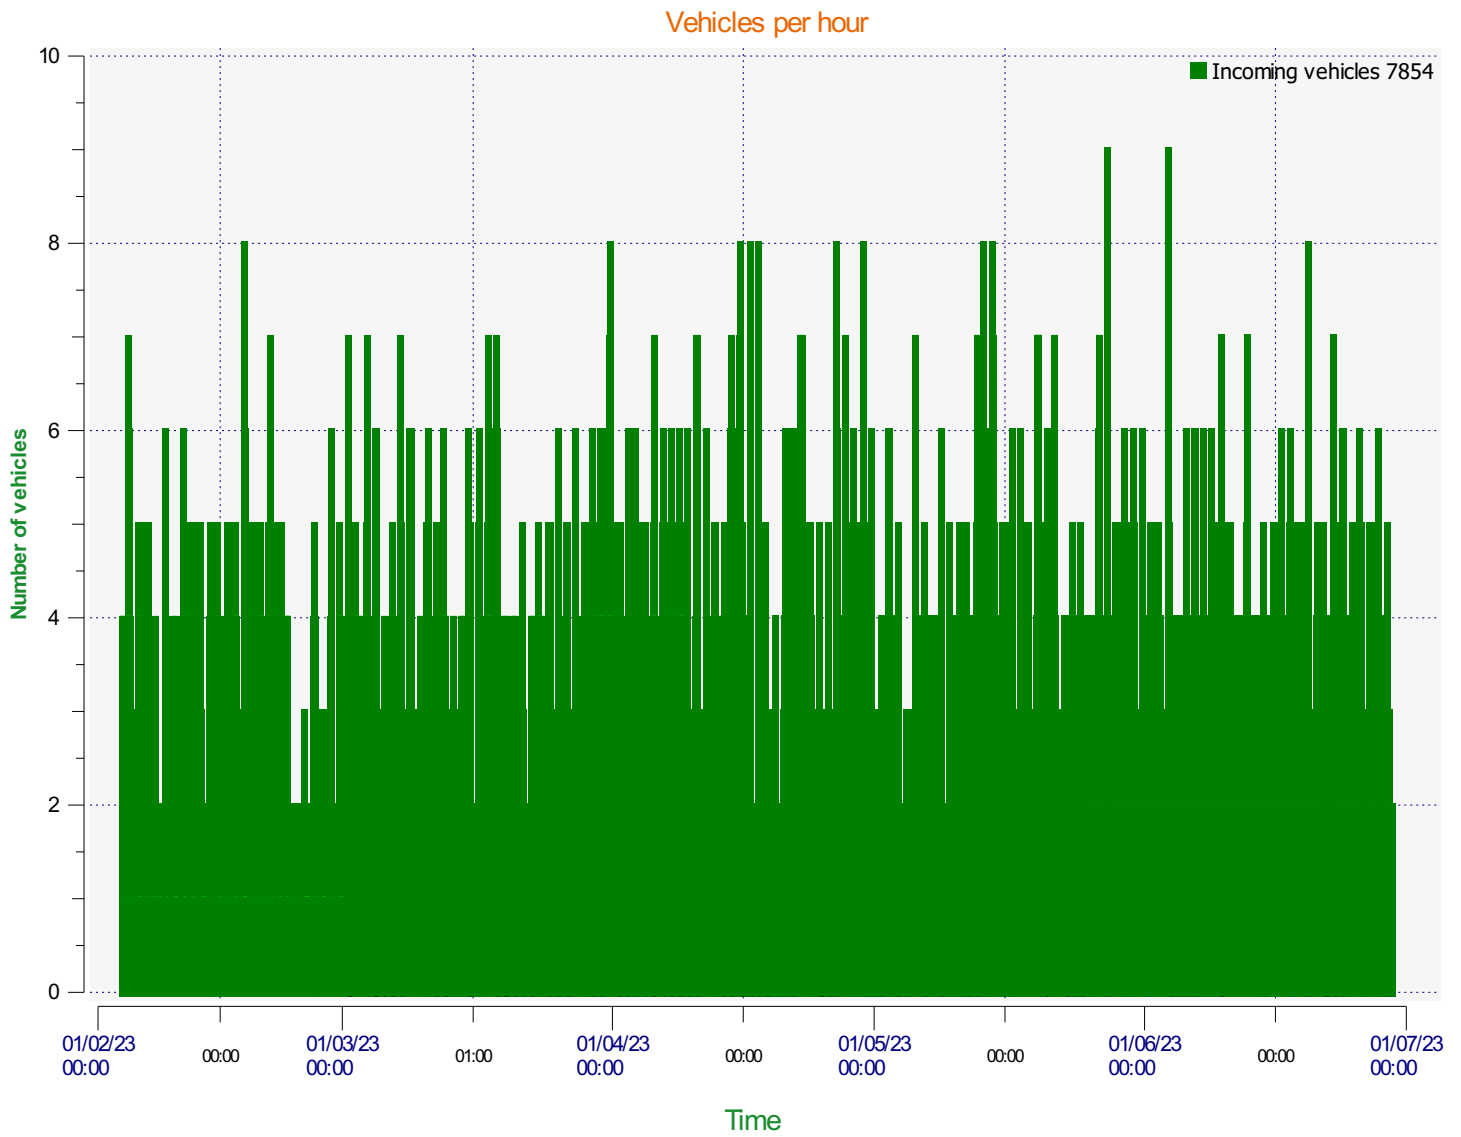

Location:

Comments:

Start date: Friday, February 3, 2023 3:30 PM
End date: Thursday, June 29, 2023 8:00 AM

Location:

Comments:

Start date: Friday, February 3, 2023 3:30 PM
End date: Thursday, June 29, 2023 8:00 AM

Location:

Comments:

Speed percentiles (incoming)

V30: 17.00Mph **V50:** 18.00Mph **V85:** 21.00Mph

Start date: Friday, February 3, 2023 3:30 PM
End date: Thursday, June 29, 2023 8:00 AM

Location:

Comments:

Speed percentile(outgoing)

V30: 0.00Mph **V50:** 0.00Mph **V85:** 0.00Mph

Start date: Friday, February 3, 2023 3:30 PM
End date: Thursday, June 29, 2023 8:00 AM

Location:

Comments: