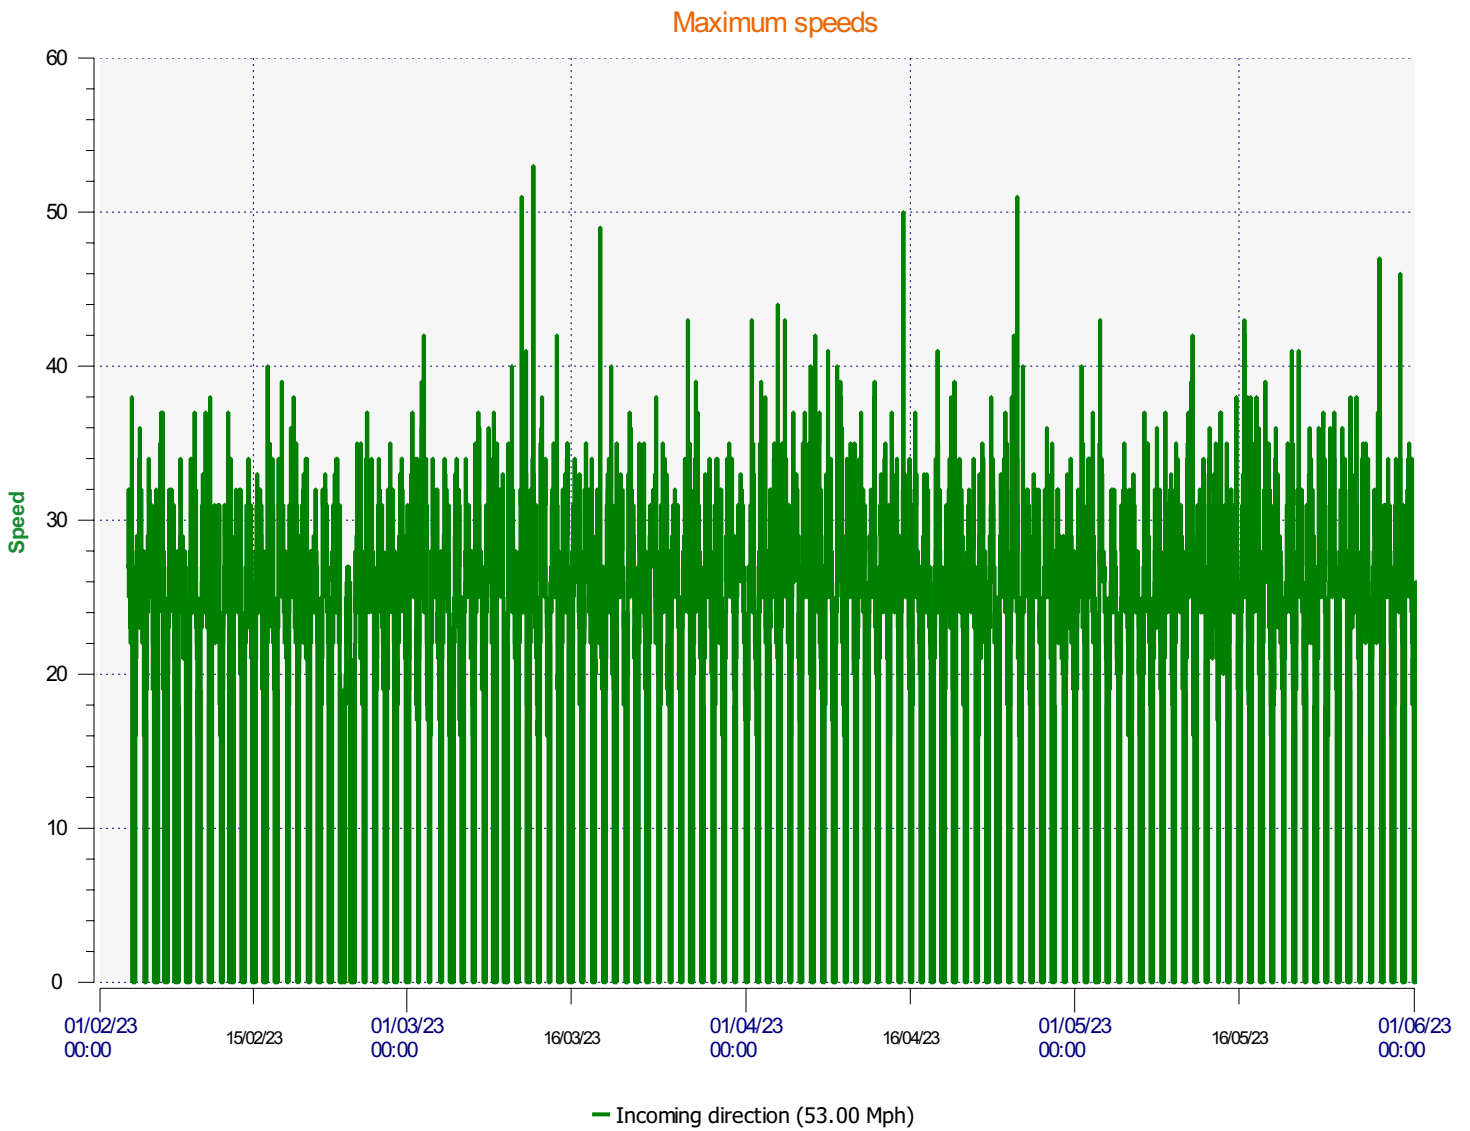

Location:

Comments:

Start date: Friday, February 3, 2023 2:00 PM
End date: Wednesday, June 28, 2023 1:30 PM

Location:

Comments:

Start date: Friday, February 3, 2023 2:00 PM
End date: Wednesday, June 28, 2023 1:30 PM

Location:

Comments:

Speed percentiles (incoming)

V30: 18.00Mph **V50:** 19.00Mph **V85:** 23.00Mph

Start date: Friday, February 3, 2023 2:00 PM
End date: Wednesday, June 28, 2023 1:30 PM

Location:

Comments:

Speed percentile(outgoing)

V30: 0.00Mph **V50:** 0.00Mph **V85:** 0.00Mph

Start date: Friday, February 3, 2023 2:00 PM
End date: Wednesday, June 28, 2023 1:30 PM

Location:

Comments: