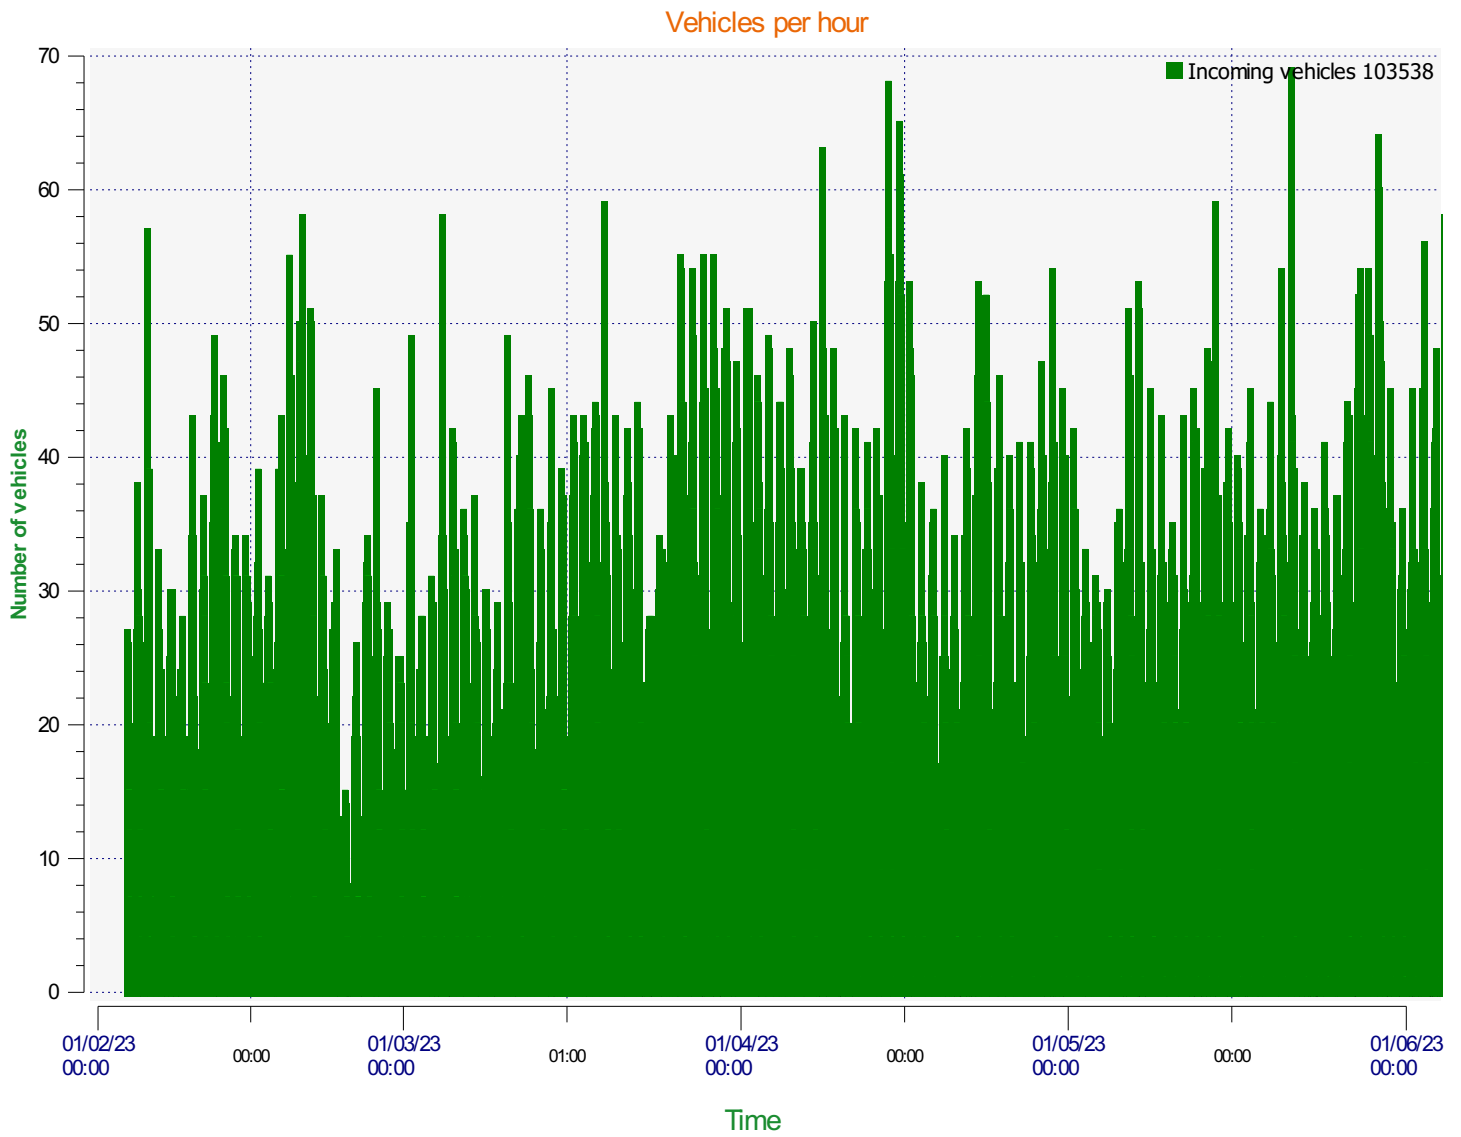

Location:

Comments:

Start date: Friday, February 3, 2023 2:00 PM
End date: Wednesday, June 28, 2023 1:30 PM

Location:

Comments:

Start date: Friday, February 3, 2023 2:00 PM
End date: Wednesday, June 28, 2023 1:30 PM

Location:

Comments:

Speed percentiles (incoming)

V30: 18.00Mph **V50:** 19.00Mph **V85:** 23.00Mph

Start date: Friday, February 3, 2023 2:00 PM
End date: Wednesday, June 28, 2023 1:30 PM

Location:

Comments:

Speed percentile(outgoing)

V30: 0.00Mph **V50:** 0.00Mph **V85:** 0.00Mph

Start date: Friday, February 3, 2023 2:00 PM
End date: Wednesday, June 28, 2023 1:30 PM

Location:

Comments: