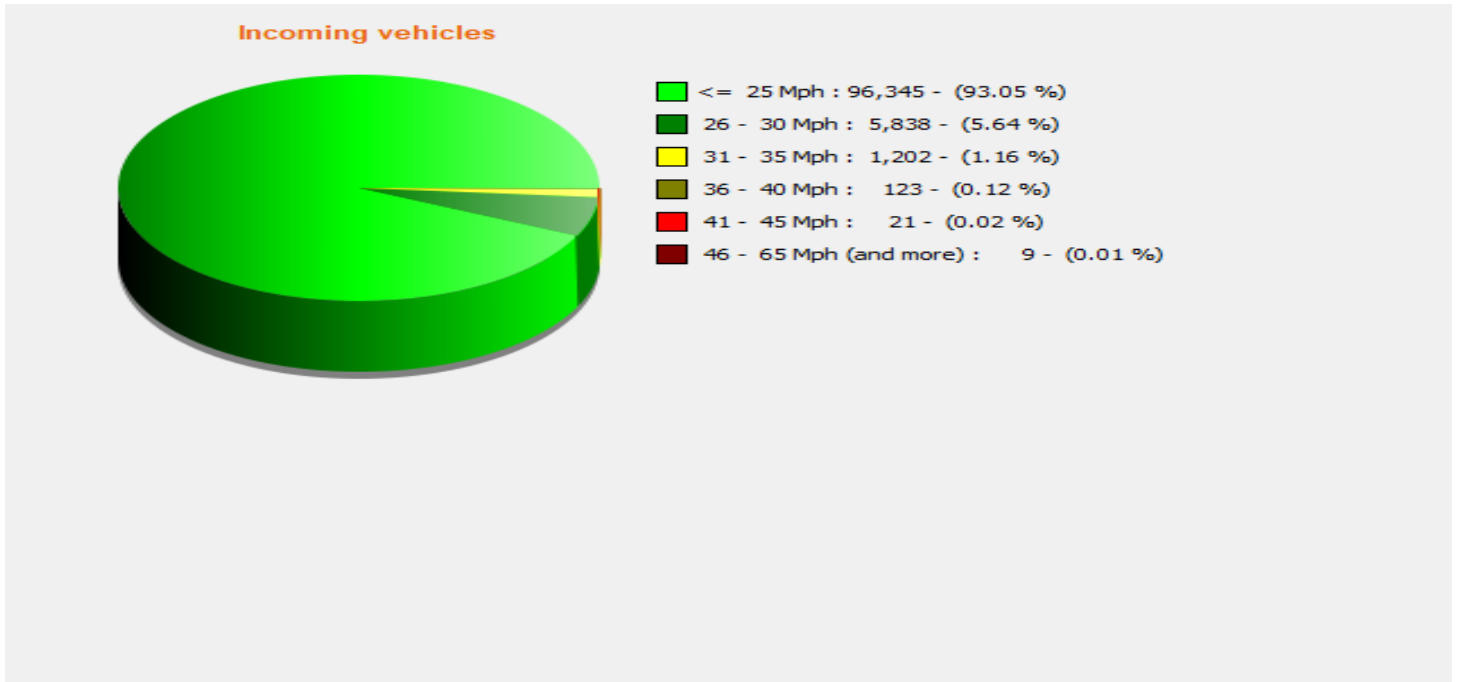

Start date: Friday, February 3, 2023 2:00 PM
End date: Wednesday, June 28, 2023 1:30 PM

Location:

Comments: