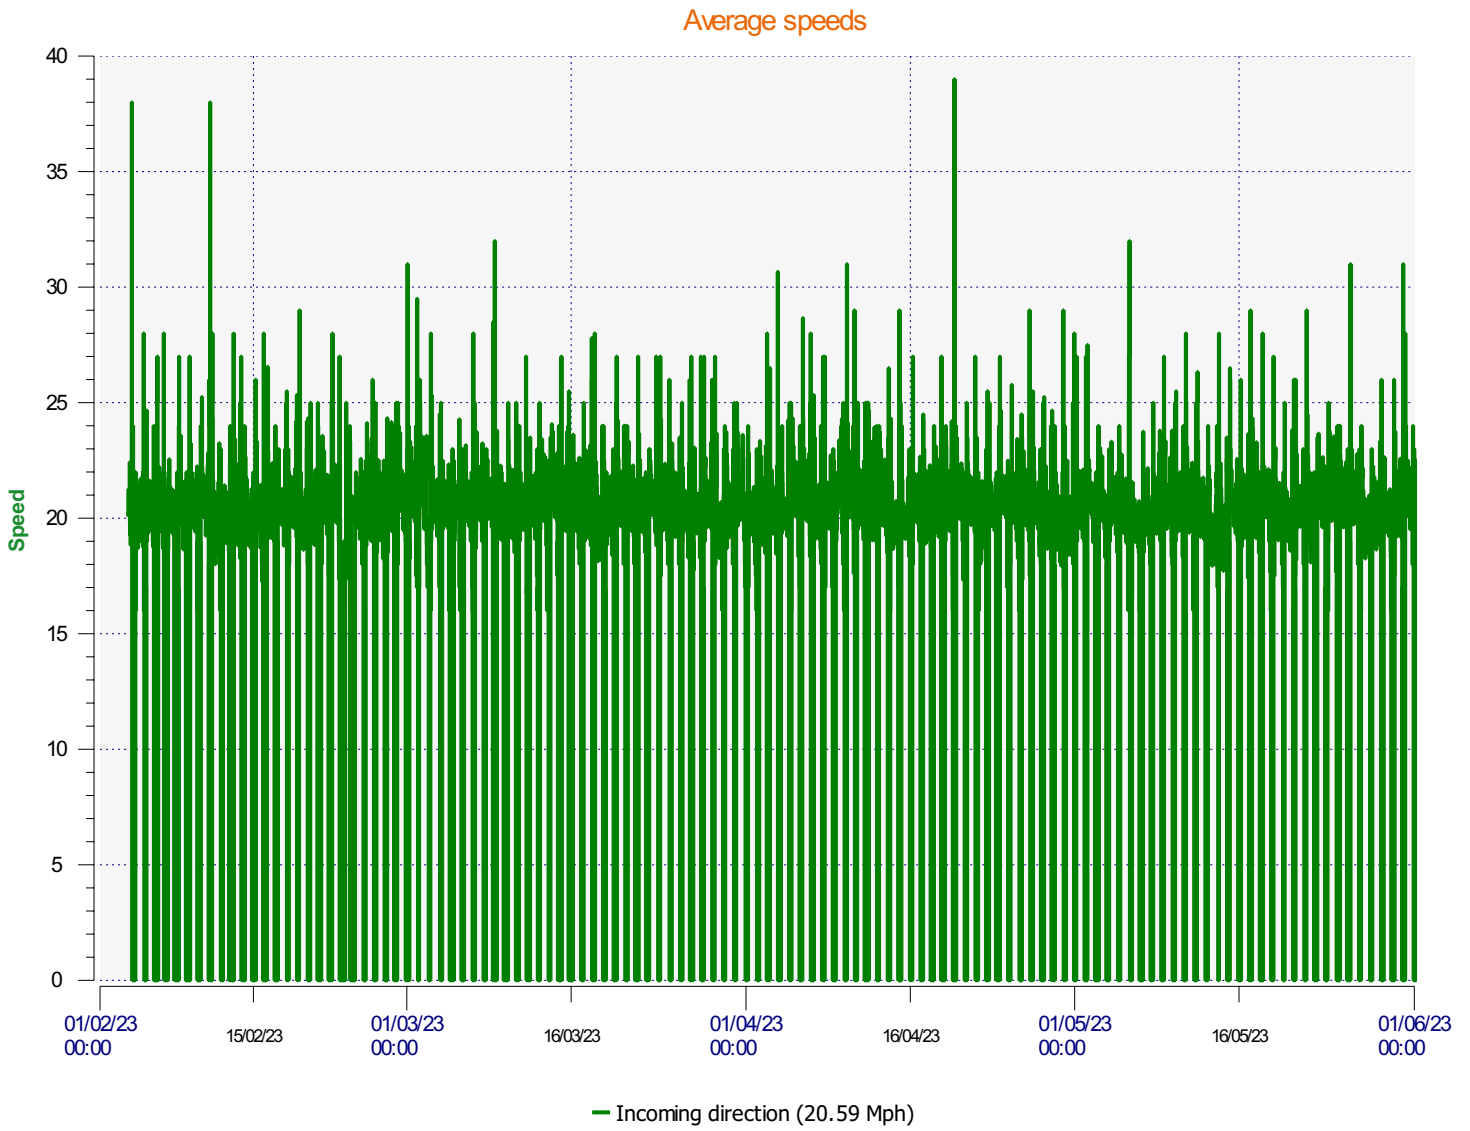

Start date: Friday, February 3, 2023 2:00 PM
End date: Wednesday, June 28, 2023 1:30 PM

Location:

Comments: