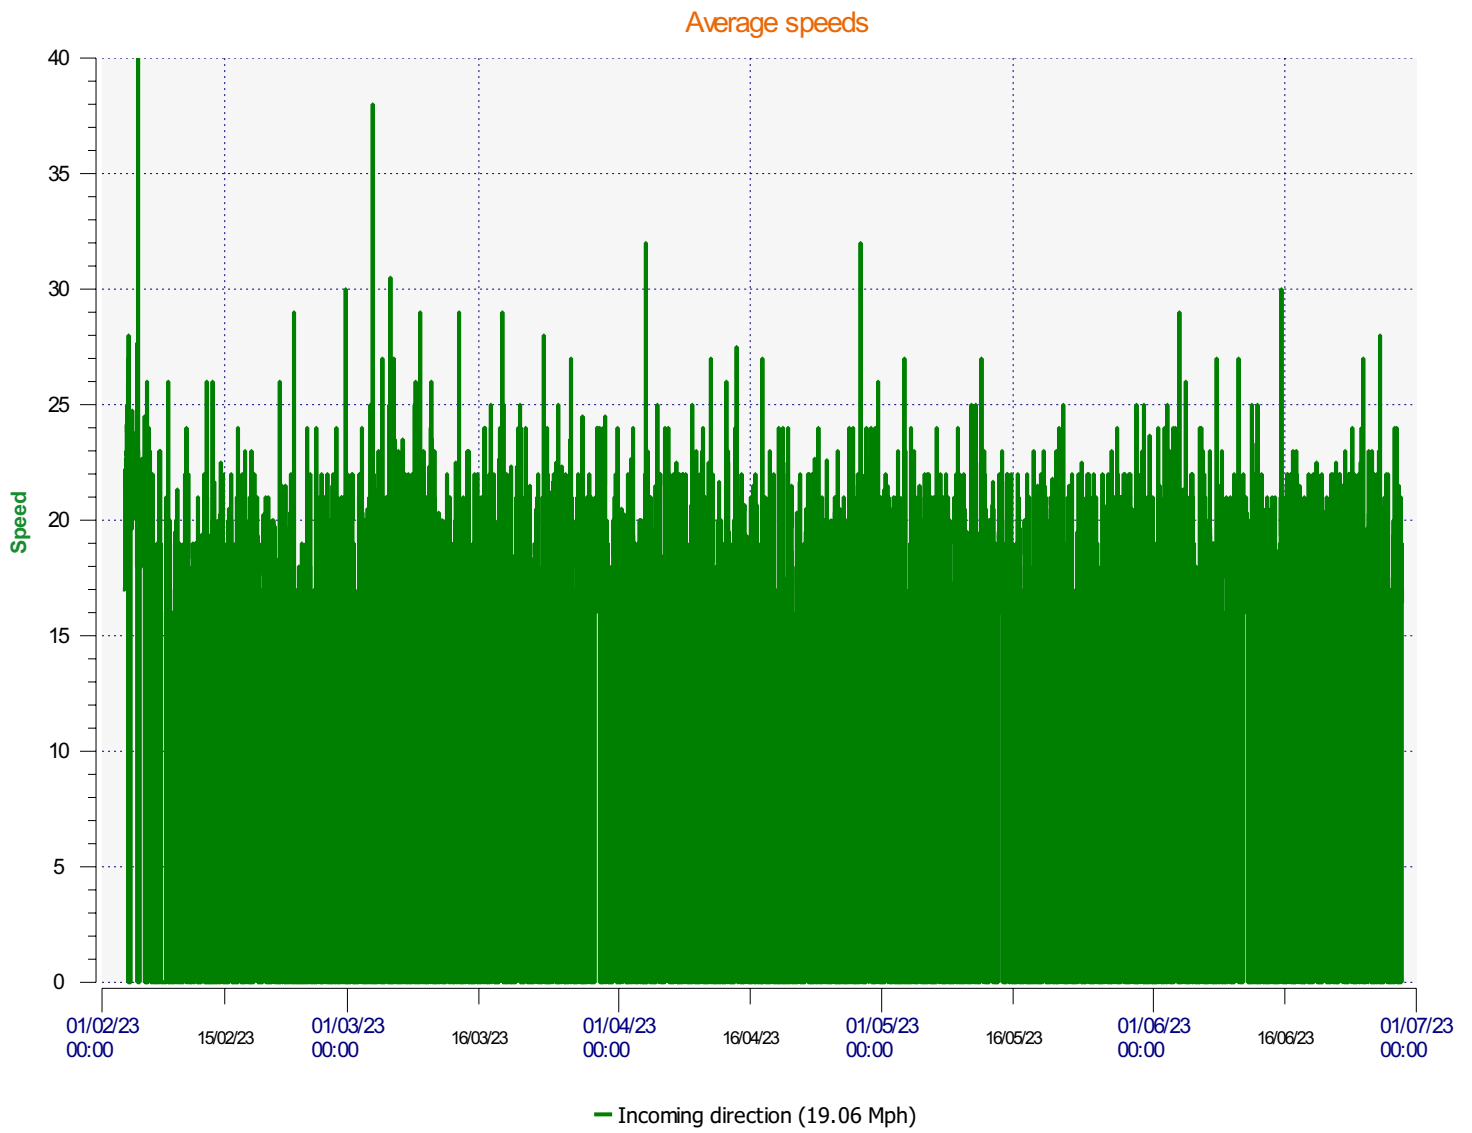

Élan Cité

DÉTECTER • INFORMER • SÉCURISER

Start date: Friday, February 3, 2023 2:30 PM
End date: Thursday, June 29, 2023 9:00 AM

Location:

Comments:

Start date: Friday, February 3, 2023 2:30 PM
End date: Thursday, June 29, 2023 9:00 AM

Location:

Comments:

Start date: Friday, February 3, 2023 2:30 PM
End date: Thursday, June 29, 2023 9:00 AM

Location:

Comments:

Start date: Friday, February 3, 2023 2:30 PM
End date: Thursday, June 29, 2023 9:00 AM

Location:

Comments:

Speed percentiles (incoming)

V30: 16.00Mph **V50:** 18.00Mph **V85:** 21.00Mph

Start date: Friday, February 3, 2023 2:30 PM
End date: Thursday, June 29, 2023 9:00 AM

Location:

Comments:

Speed percentile(outgoing)