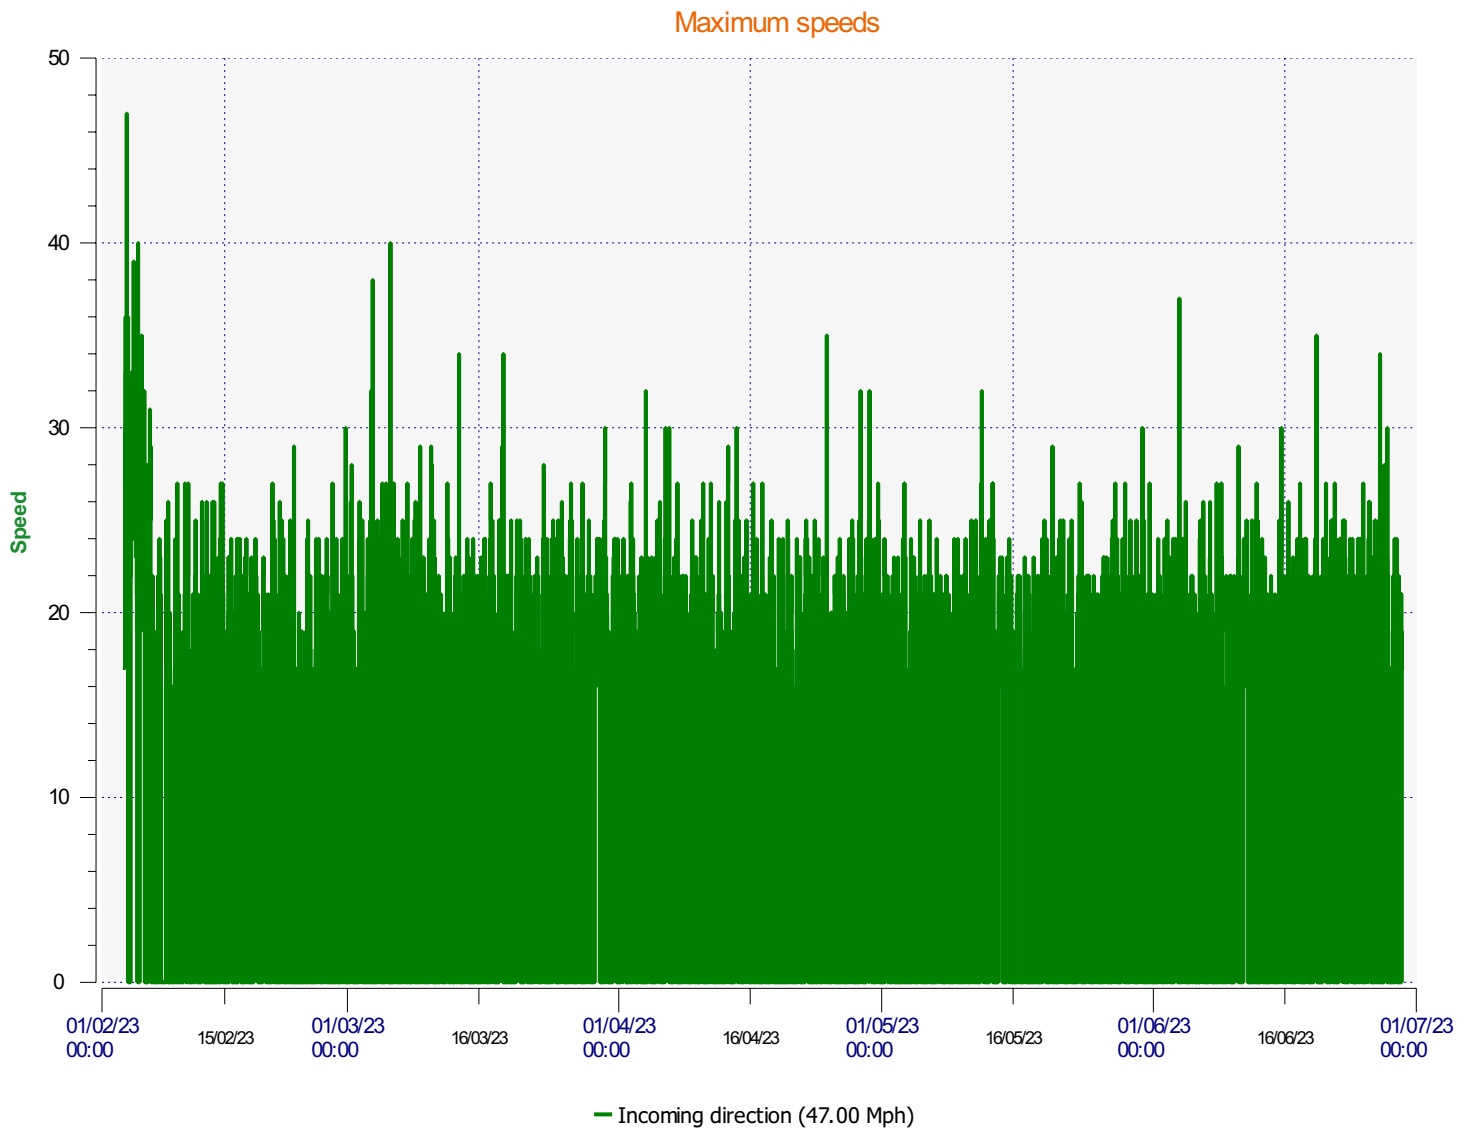

Location:

Comments:

Start date: Friday, February 3, 2023 2:30 PM
End date: Thursday, June 29, 2023 9:00 AM

Location:

Comments:

Start date: Friday, February 3, 2023 2:30 PM
End date: Thursday, June 29, 2023 9:00 AM

Location:

Comments:

Speed percentiles (incoming)

V30: 16.00Mph **V50:** 18.00Mph **V85:** 21.00Mph

Start date: Friday, February 3, 2023 2:30 PM
End date: Thursday, June 29, 2023 9:00 AM

Location:

Comments:

Speed percentile(outgoing)

V30: 0.00Mph **V50:** 0.00Mph **V85:** 0.00Mph

Start date: Friday, February 3, 2023 2:30 PM
End date: Thursday, June 29, 2023 9:00 AM

Location:

Comments: