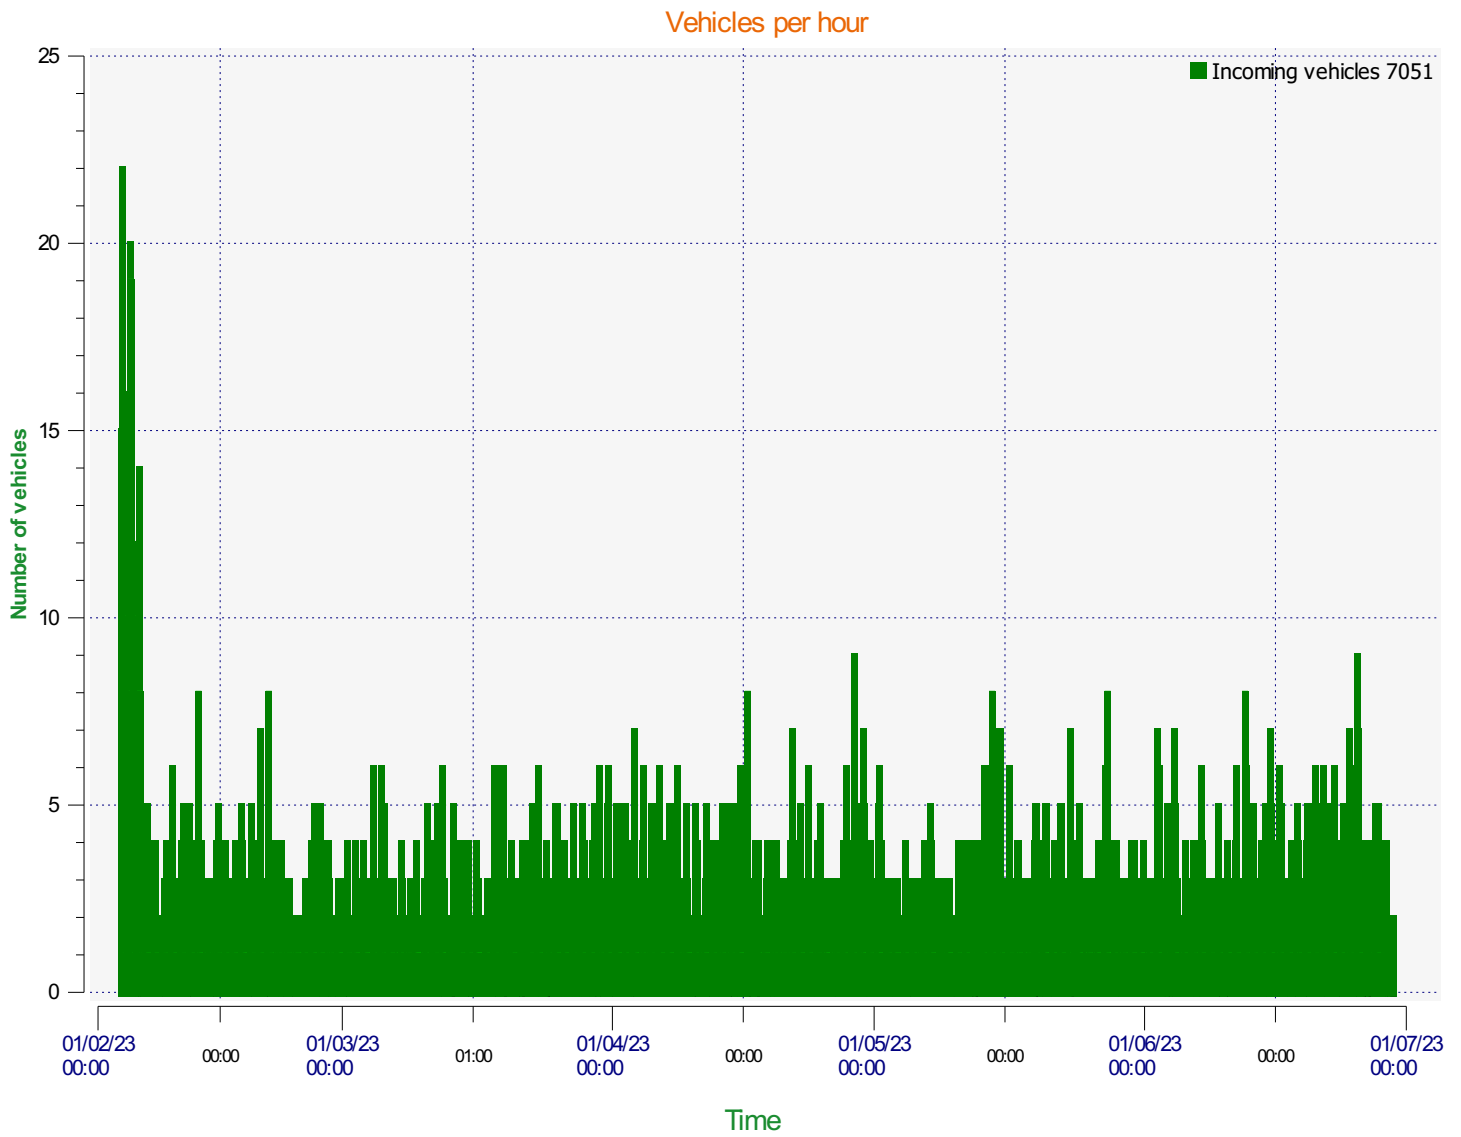

Location:

Comments:

Start date: Friday, February 3, 2023 2:30 PM
End date: Thursday, June 29, 2023 9:00 AM

Location:

Comments:

Start date: Friday, February 3, 2023 2:30 PM
End date: Thursday, June 29, 2023 9:00 AM

Location:

Comments:

Speed percentiles (incoming)

V30: 16.00Mph **V50:** 18.00Mph **V85:** 21.00Mph

Start date: Friday, February 3, 2023 2:30 PM
End date: Thursday, June 29, 2023 9:00 AM

Location:

Comments:

Speed percentile(outgoing)

V30: 0.00Mph **V50:** 0.00Mph **V85:** 0.00Mph

Start date: Friday, February 3, 2023 2:30 PM
End date: Thursday, June 29, 2023 9:00 AM

Location:

Comments: