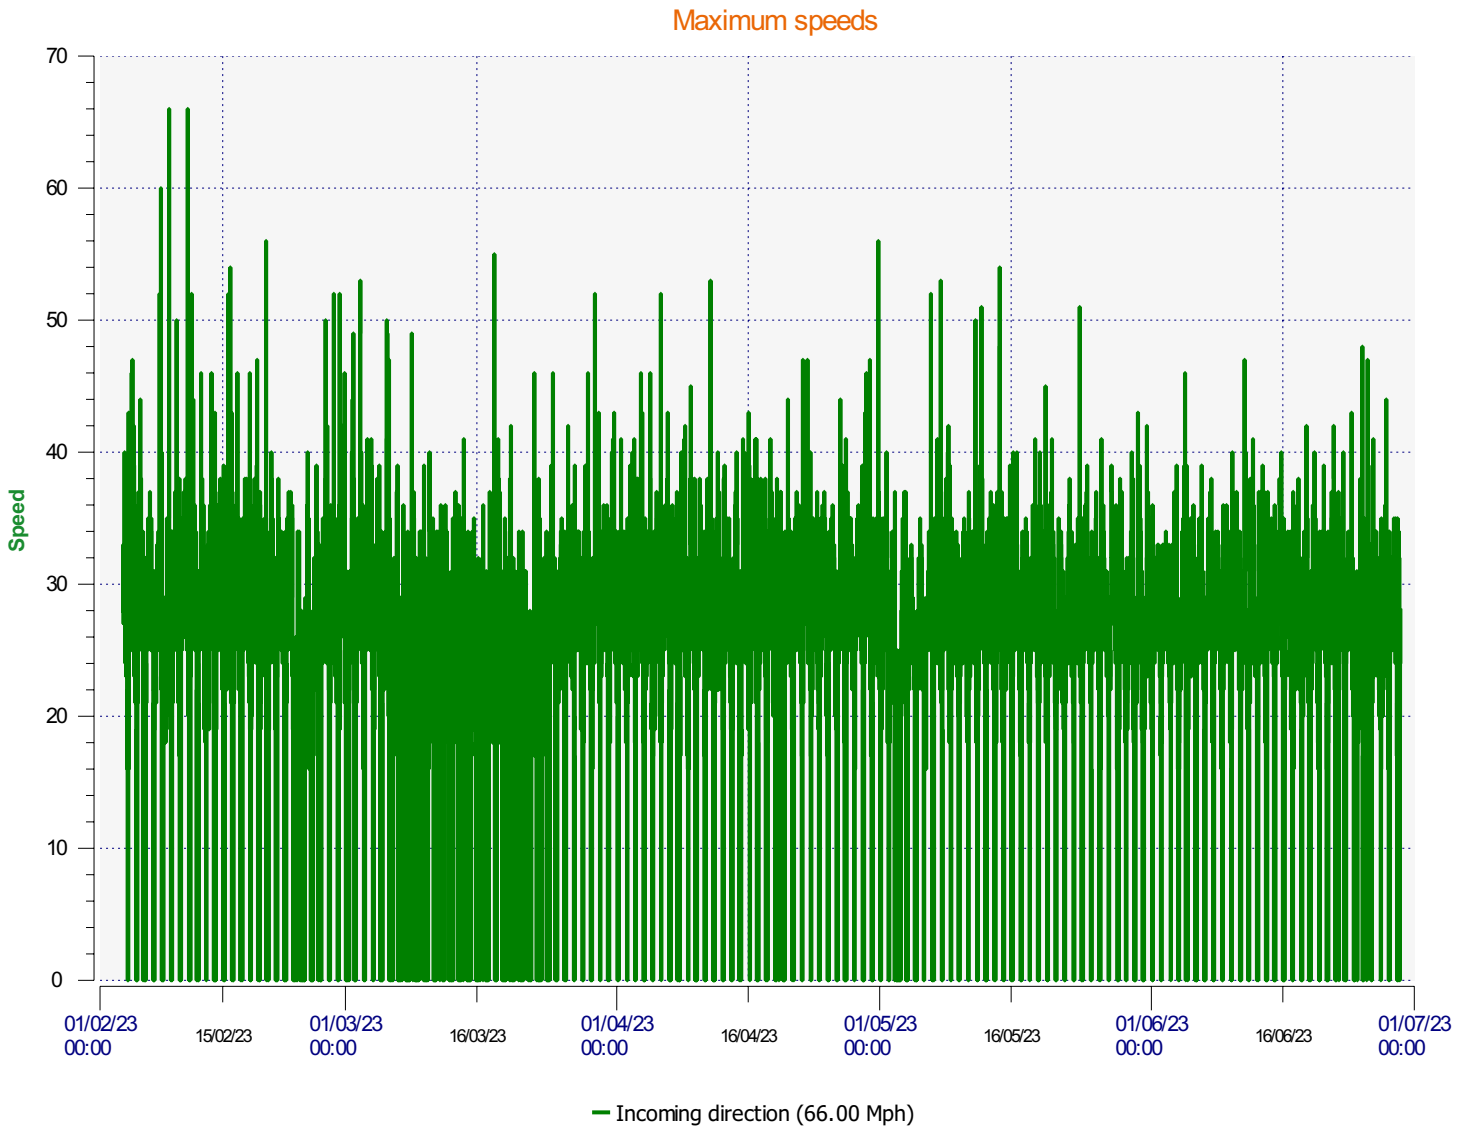

# Élan Cité

DÉTECTER • INFORMER • SÉCURISER

---

**Start date:** Friday, February 3, 2023 3:00 PM  
**End date:** Thursday, June 29, 2023 10:00 AM

**Location:**

**Comments:**

---

**Start date:** Friday, February 3, 2023 3:00 PM  
**End date:** Thursday, June 29, 2023 10:00 AM

**Location:**

**Comments:**

**Start date:** Friday, February 3, 2023 3:00 PM  
**End date:** Thursday, June 29, 2023 10:00 AM

**Location:**

**Comments:**

**Start date:** Friday, February 3, 2023 3:00 PM  
**End date:** Thursday, June 29, 2023 10:00 AM

**Location:**

**Comments:**

**Start date:** Friday, February 3, 2023 3:00 PM  
**End date:** Thursday, June 29, 2023 10:00 AM

**Location:**

**Comments:**

---

**Start date:** Friday, February 3, 2023 3:00 PM  
**End date:** Thursday, June 29, 2023 10:00 AM

**Location:**

**Comments:**

---

**Speed percentiles (incoming)**

**V30:** 19.00Mph **V50:** 21.00Mph **V85:** 25.00Mph

**Start date:** Friday, February 3, 2023 3:00 PM  
**End date:** Thursday, June 29, 2023 10:00 AM