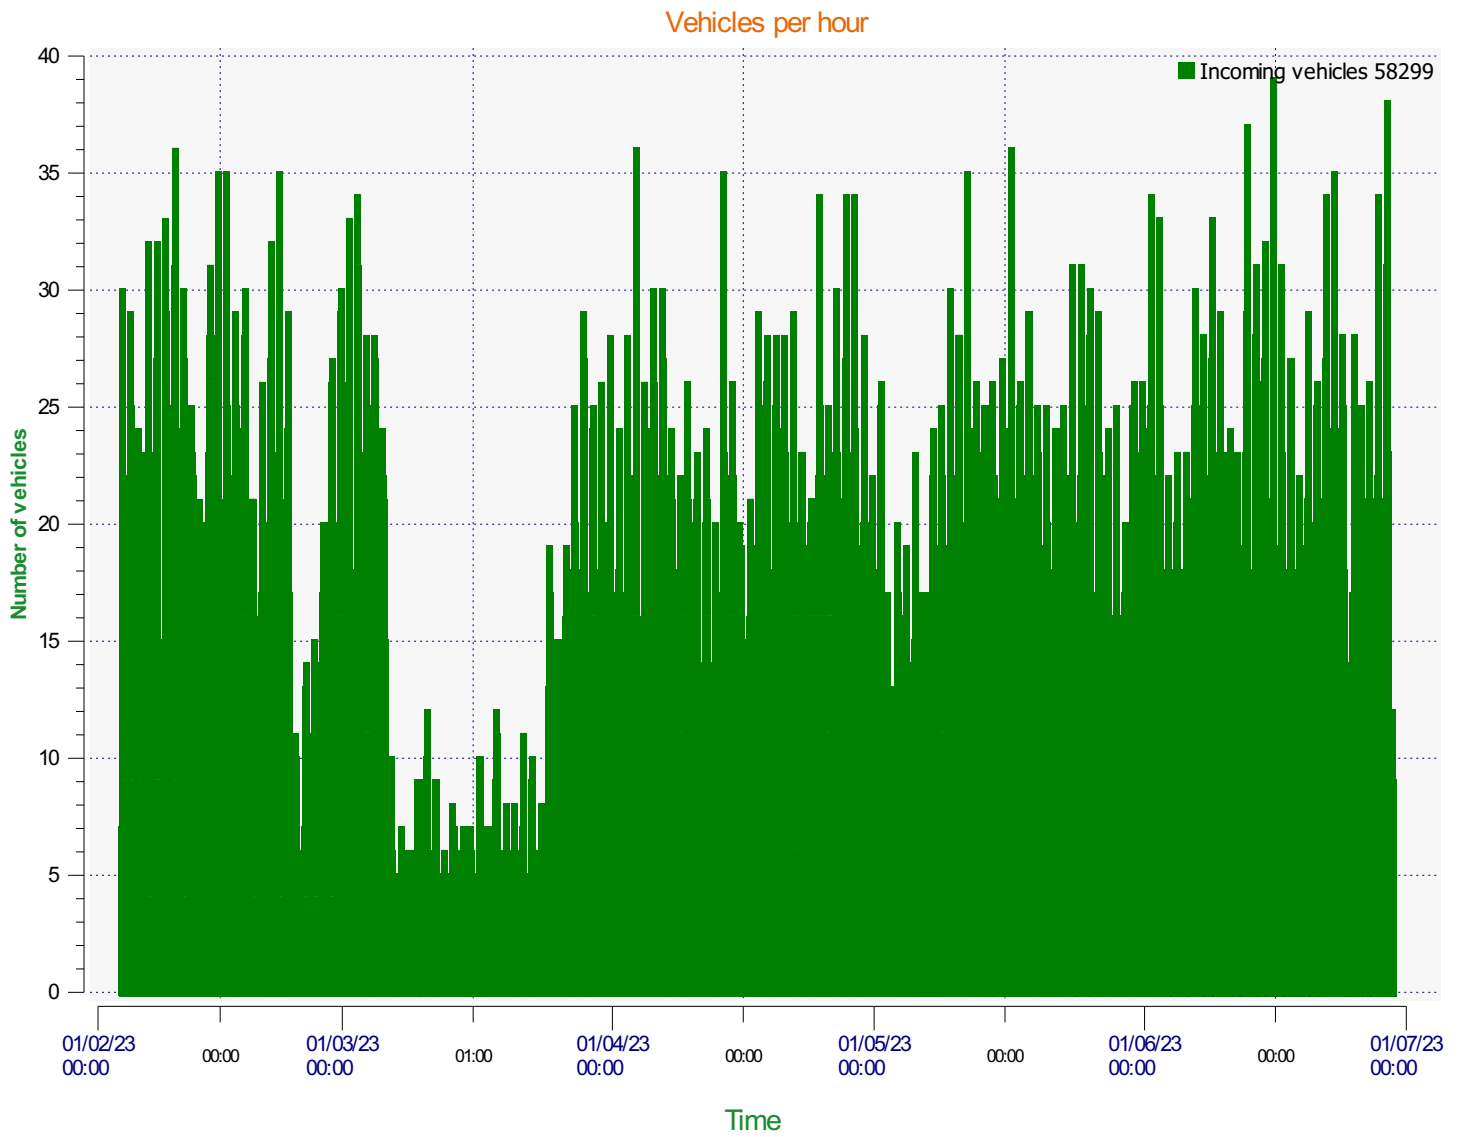

**Location:**

**Comments:**

**Start date:** Friday, February 3, 2023 3:00 PM  
**End date:** Thursday, June 29, 2023 10:00 AM

**Location:**

**Comments:**

**Start date:** Friday, February 3, 2023 3:00 PM  
**End date:** Thursday, June 29, 2023 10:00 AM

**Location:**

**Comments:**

**Start date:** Friday, February 3, 2023 3:00 PM  
**End date:** Thursday, June 29, 2023 10:00 AM

**Location:**

**Comments:**

---

**Start date:** Friday, February 3, 2023 3:00 PM  
**End date:** Thursday, June 29, 2023 10:00 AM

**Location:**

**Comments:**

---

**Speed percentiles (incoming)**

**V30:** 19.00Mph **V50:** 21.00Mph **V85:** 25.00Mph

**Start date:** Friday, February 3, 2023 3:00 PM  
**End date:** Thursday, June 29, 2023 10:00 AM

**Location:**

**Comments:**

**Speed percentile(outgoing)**

**V30:** 0.00Mph    **V50:** 0.00Mph    **V85:** 0.00Mph

**Start date:** Friday, February 3, 2023 3:00 PM  
**End date:** Thursday, June 29, 2023 10:00 AM