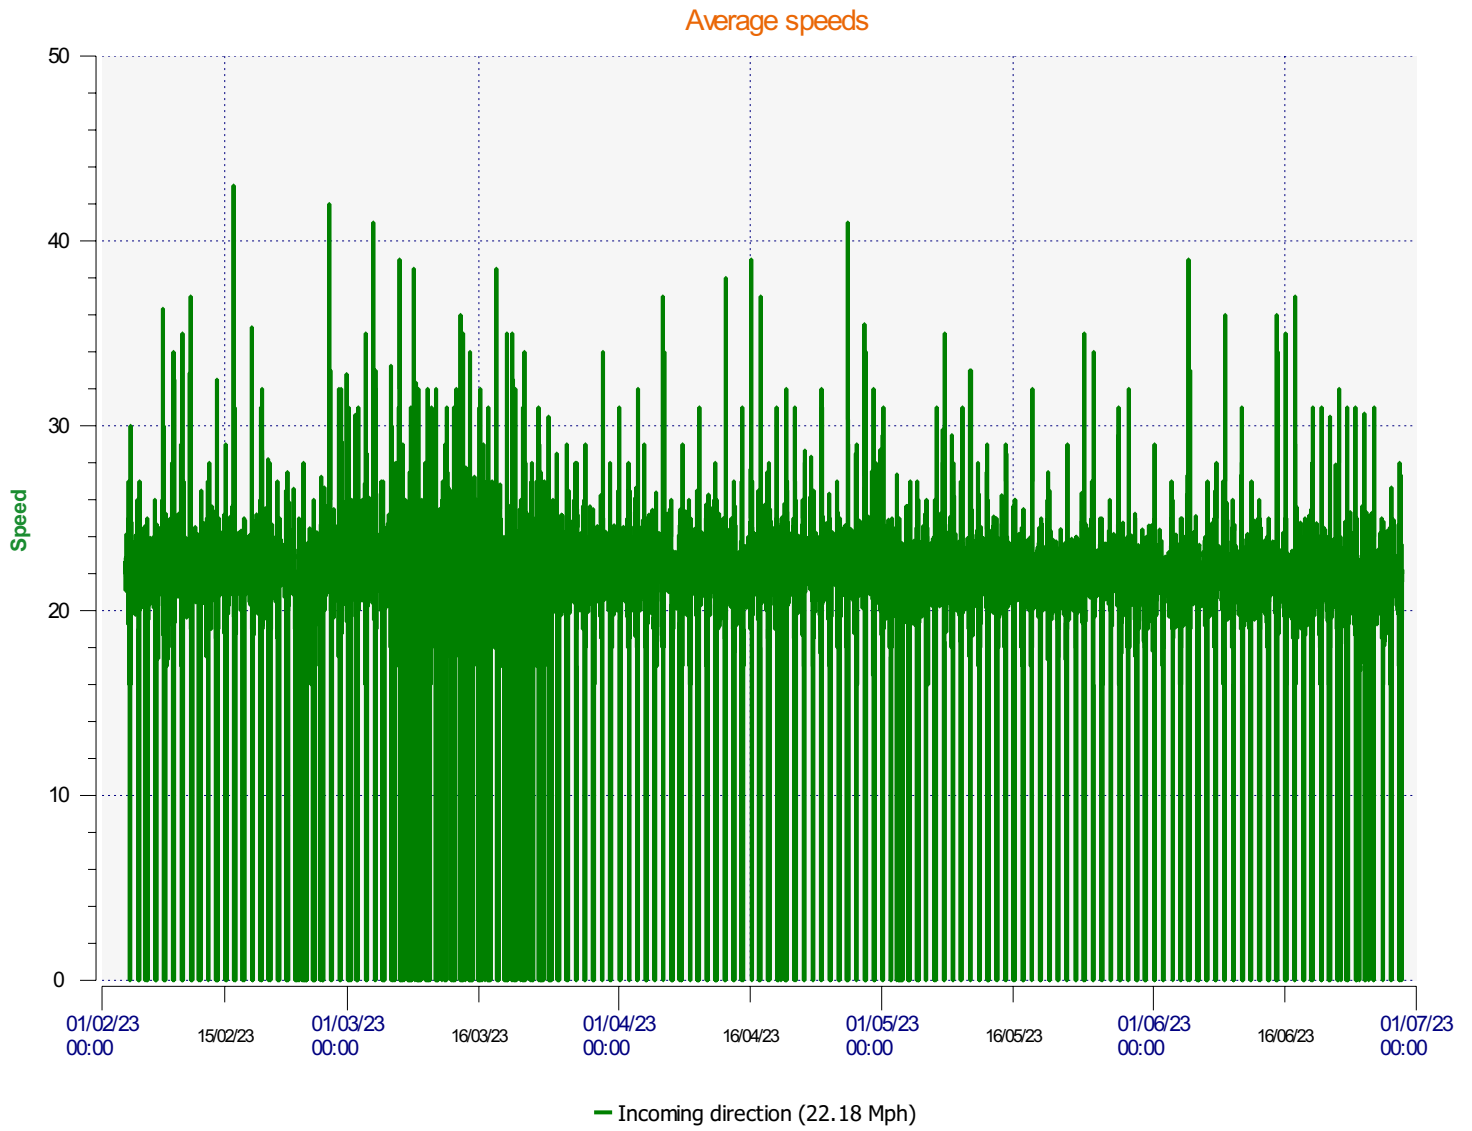

# Élan Cité

DÉTECTER • INFORMER • SÉCURISER

---

**Start date:** Friday, February 3, 2023 3:00 PM  
**End date:** Thursday, June 29, 2023 10:00 AM

**Location:**

**Comments:**

---

**Start date:** Friday, February 3, 2023 3:00 PM  
**End date:** Thursday, June 29, 2023 10:00 AM

**Location:**

**Comments:**

**Start date:** Friday, February 3, 2023 3:00 PM  
**End date:** Thursday, June 29, 2023 10:00 AM

**Location:**

**Comments:**

**Start date:** Friday, February 3, 2023 3:00 PM  
**End date:** Thursday, June 29, 2023 10:00 AM

**Location:**

**Comments:**

**Start date:** Friday, February 3, 2023 3:00 PM  
**End date:** Thursday, June 29, 2023 10:00 AM

**Location:**

**Comments:**

---

**Start date:** Friday, February 3, 2023 3:00 PM  
**End date:** Thursday, June 29, 2023 10:00 AM

**Location:**

**Comments:**

---

**Speed percentiles (incoming)**

**V30:** 19.00Mph **V50:** 21.00Mph **V85:** 25.00Mph

**Start date:** Friday, February 3, 2023 3:00 PM  
**End date:** Thursday, June 29, 2023 10:00 AM