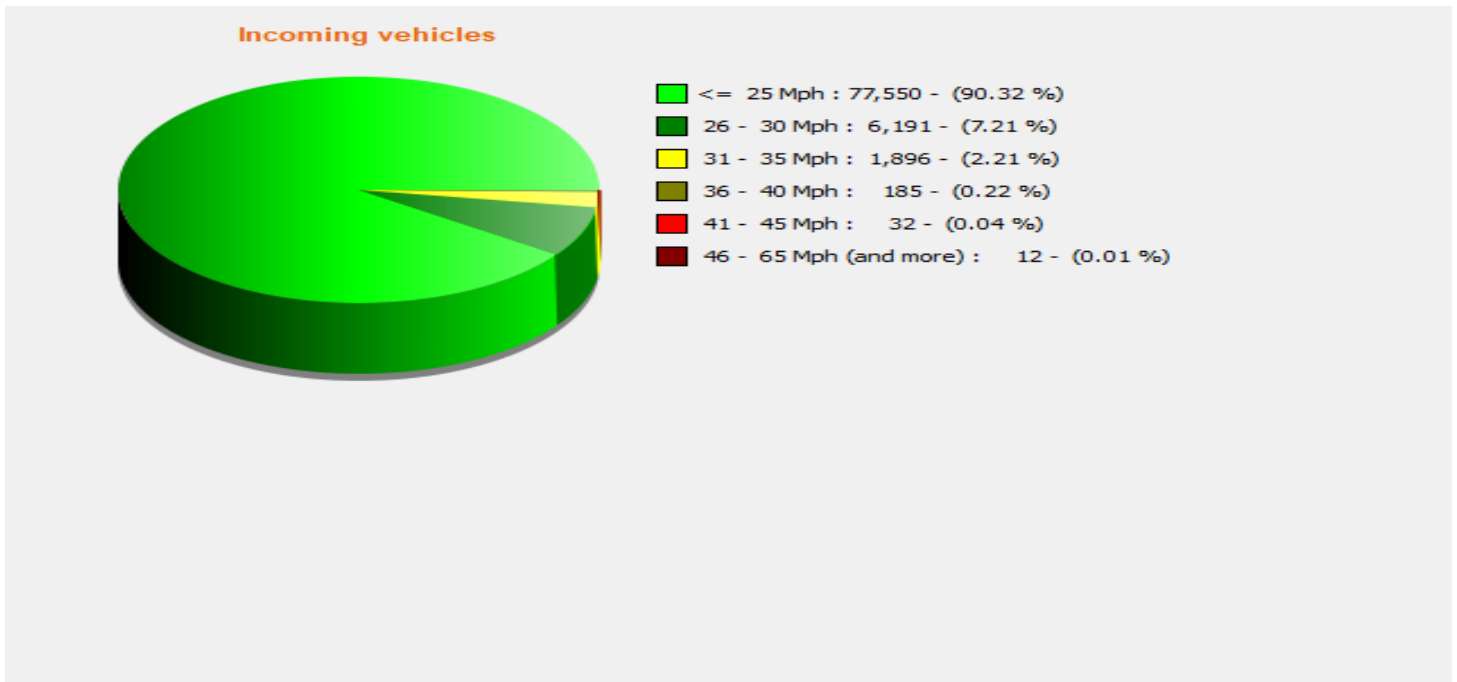

Start date: Friday, February 3, 2023 3:30 PM
End date: Thursday, June 29, 2023 7:30 AM

Location:

Comments: