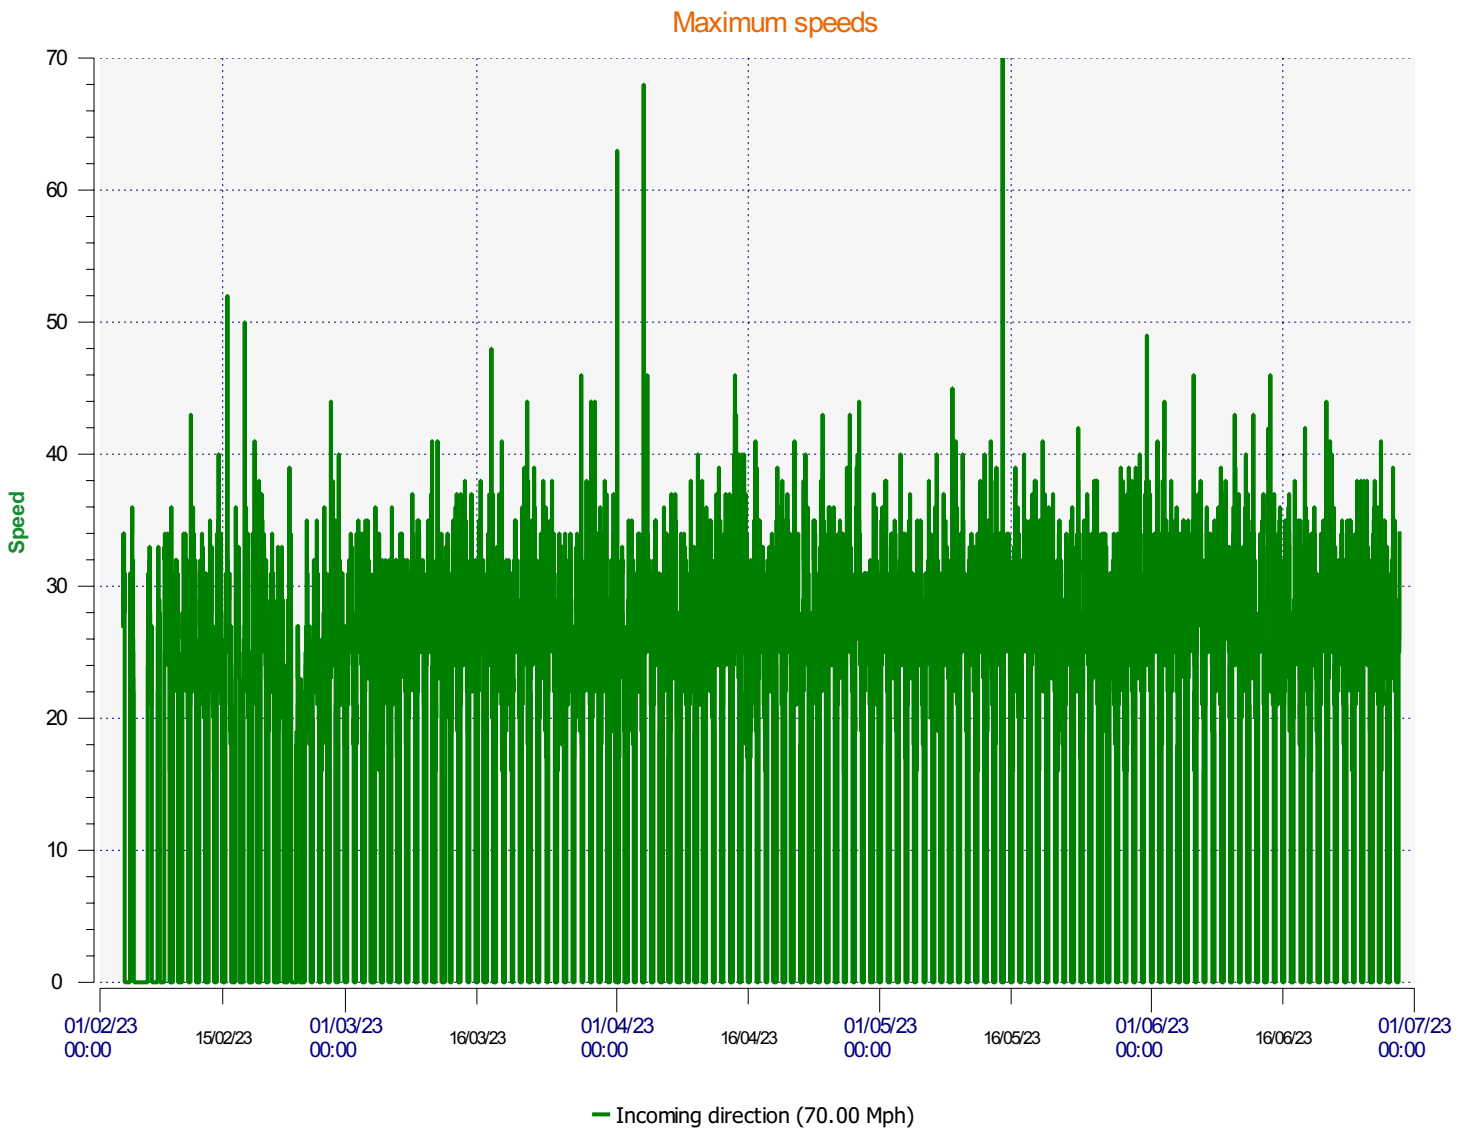

Location:

Comments:

Start date: Friday, February 3, 2023 3:30 PM
End date: Thursday, June 29, 2023 7:30 AM

Location:

Comments:

Start date: Friday, February 3, 2023 3:30 PM
End date: Thursday, June 29, 2023 7:30 AM

Location:

Comments:

Speed percentiles (incoming)

V30: 18.00Mph **V50:** 20.00Mph **V85:** 24.00Mph

Start date: Friday, February 3, 2023 3:30 PM
End date: Thursday, June 29, 2023 7:30 AM

Location:

Comments:

Speed percentile(outgoing)

V30: 0.00Mph **V50:** 0.00Mph **V85:** 0.00Mph

Start date: Friday, February 3, 2023 3:30 PM
End date: Thursday, June 29, 2023 7:30 AM

Location:

Comments: