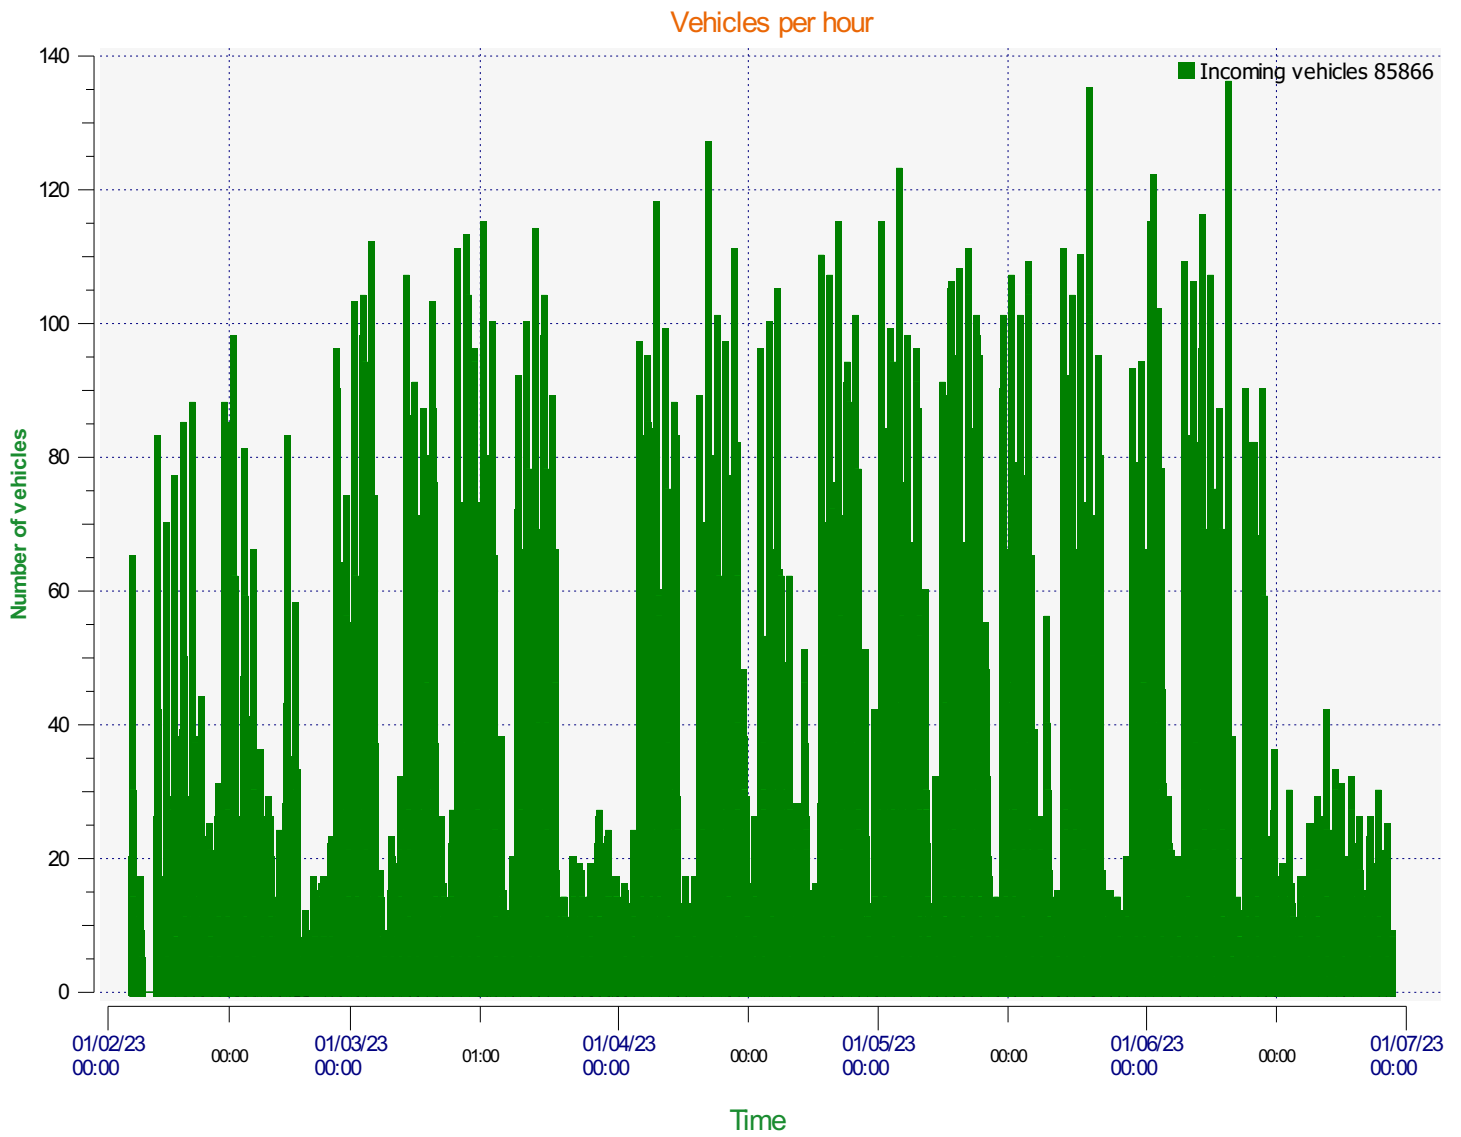

Location:

Comments:

Start date: Friday, February 3, 2023 3:30 PM
End date: Thursday, June 29, 2023 7:30 AM

Location:

Comments:

Start date: Friday, February 3, 2023 3:30 PM
End date: Thursday, June 29, 2023 7:30 AM

Location:

Comments:

Speed percentiles (incoming)

V30: 18.00Mph **V50:** 20.00Mph **V85:** 24.00Mph

Start date: Friday, February 3, 2023 3:30 PM
End date: Thursday, June 29, 2023 7:30 AM

Location:

Comments:

Speed percentile(outgoing)

V30: 0.00Mph **V50:** 0.00Mph **V85:** 0.00Mph

Start date: Friday, February 3, 2023 3:30 PM
End date: Thursday, June 29, 2023 7:30 AM

Location:

Comments: