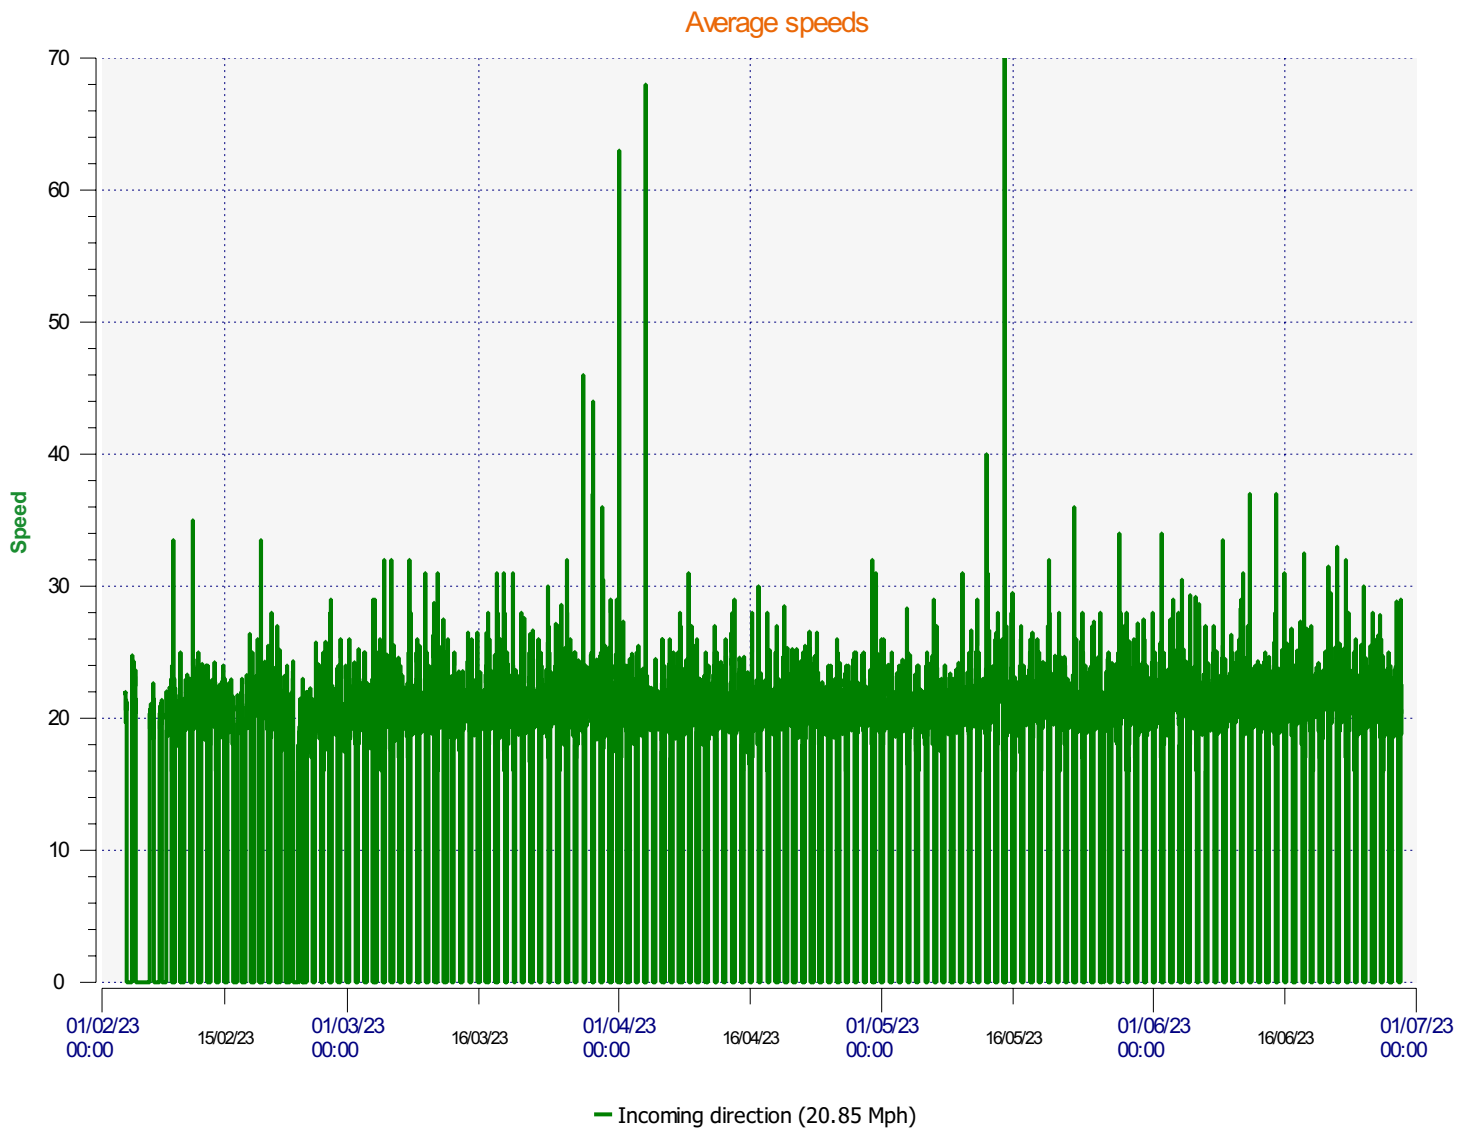

Start date: Friday, February 3, 2023 3:30 PM
End date: Thursday, June 29, 2023 7:30 AM

Location:

Comments: