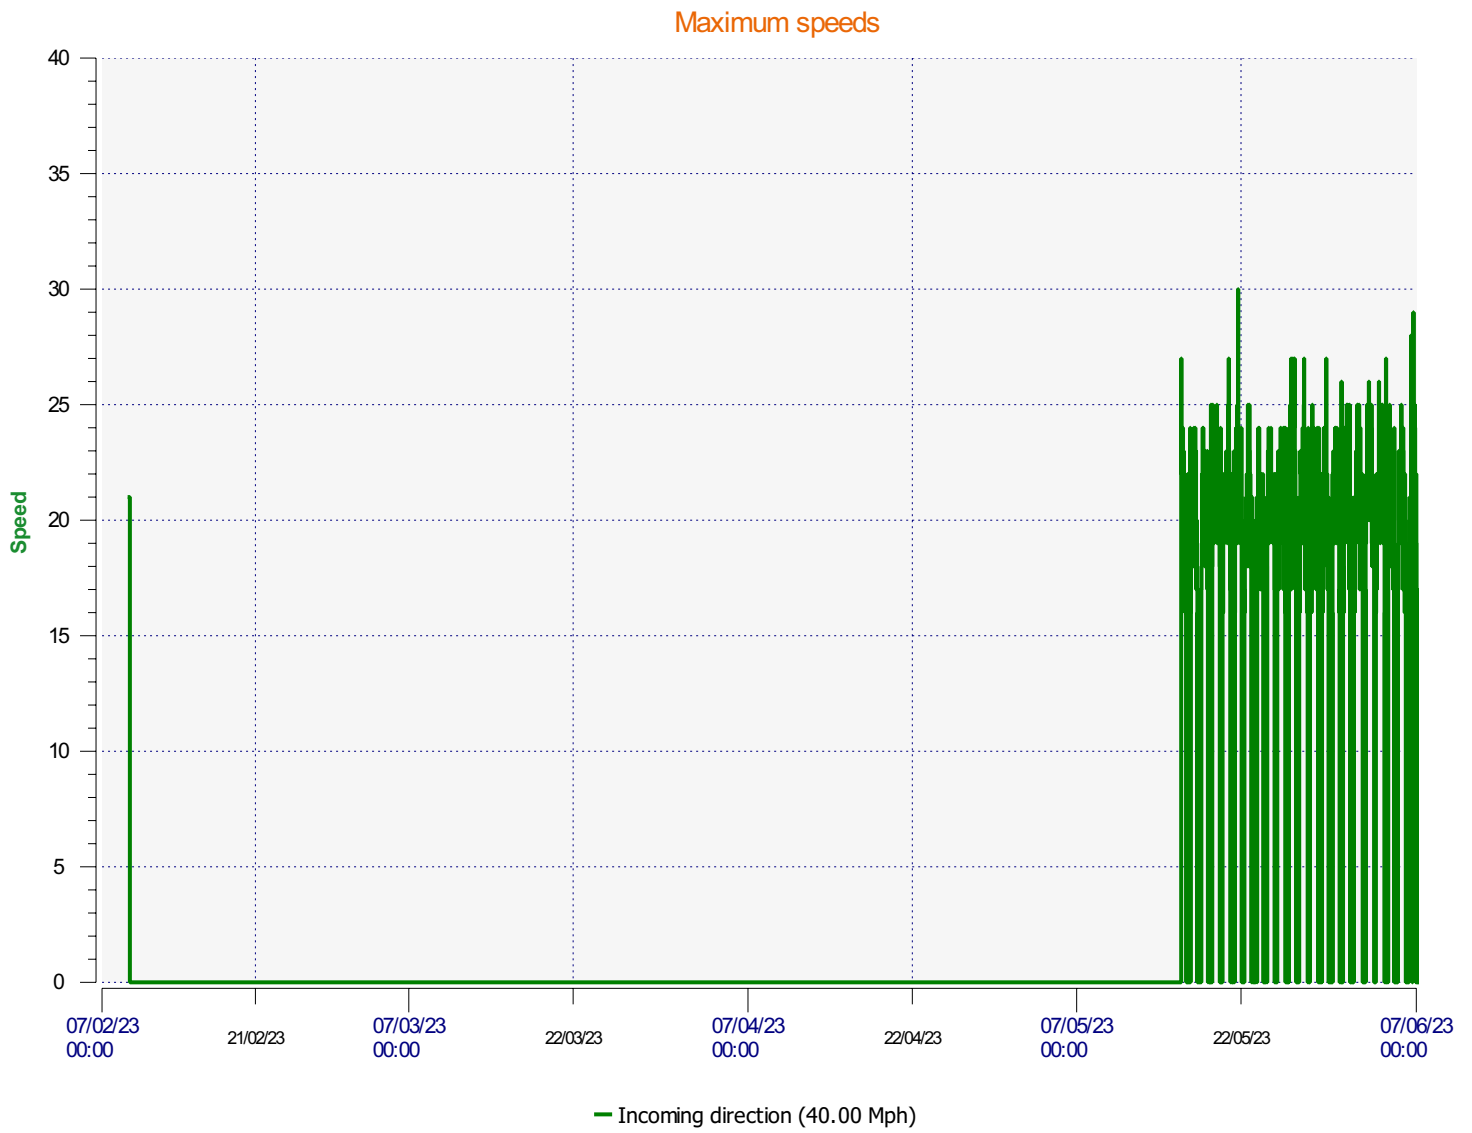

Élan Cité

DÉTECTER • INFORMER • SÉCURISER

Start date: Thursday, February 9, 2023 12:30 PM
End date: Thursday, June 29, 2023 11:00 AM

Location:

Comments:

Start date: Thursday, February 9, 2023 12:30 PM
End date: Thursday, June 29, 2023 11:00 AM

Location:

Comments:

Start date: Thursday, February 9, 2023 12:30 PM
End date: Thursday, June 29, 2023 11:00 AM

Location:

Comments:

Start date: Thursday, February 9, 2023 12:30 PM
End date: Thursday, June 29, 2023 11:00 AM

Location:

Comments:

Speed percentiles (incoming)

V30: 16.00Mph **V50:** 18.00Mph **V85:** 21.00Mph

Start date: Thursday, February 9, 2023 12:30 PM
End date: Thursday, June 29, 2023 11:00 AM

Location:

Comments: