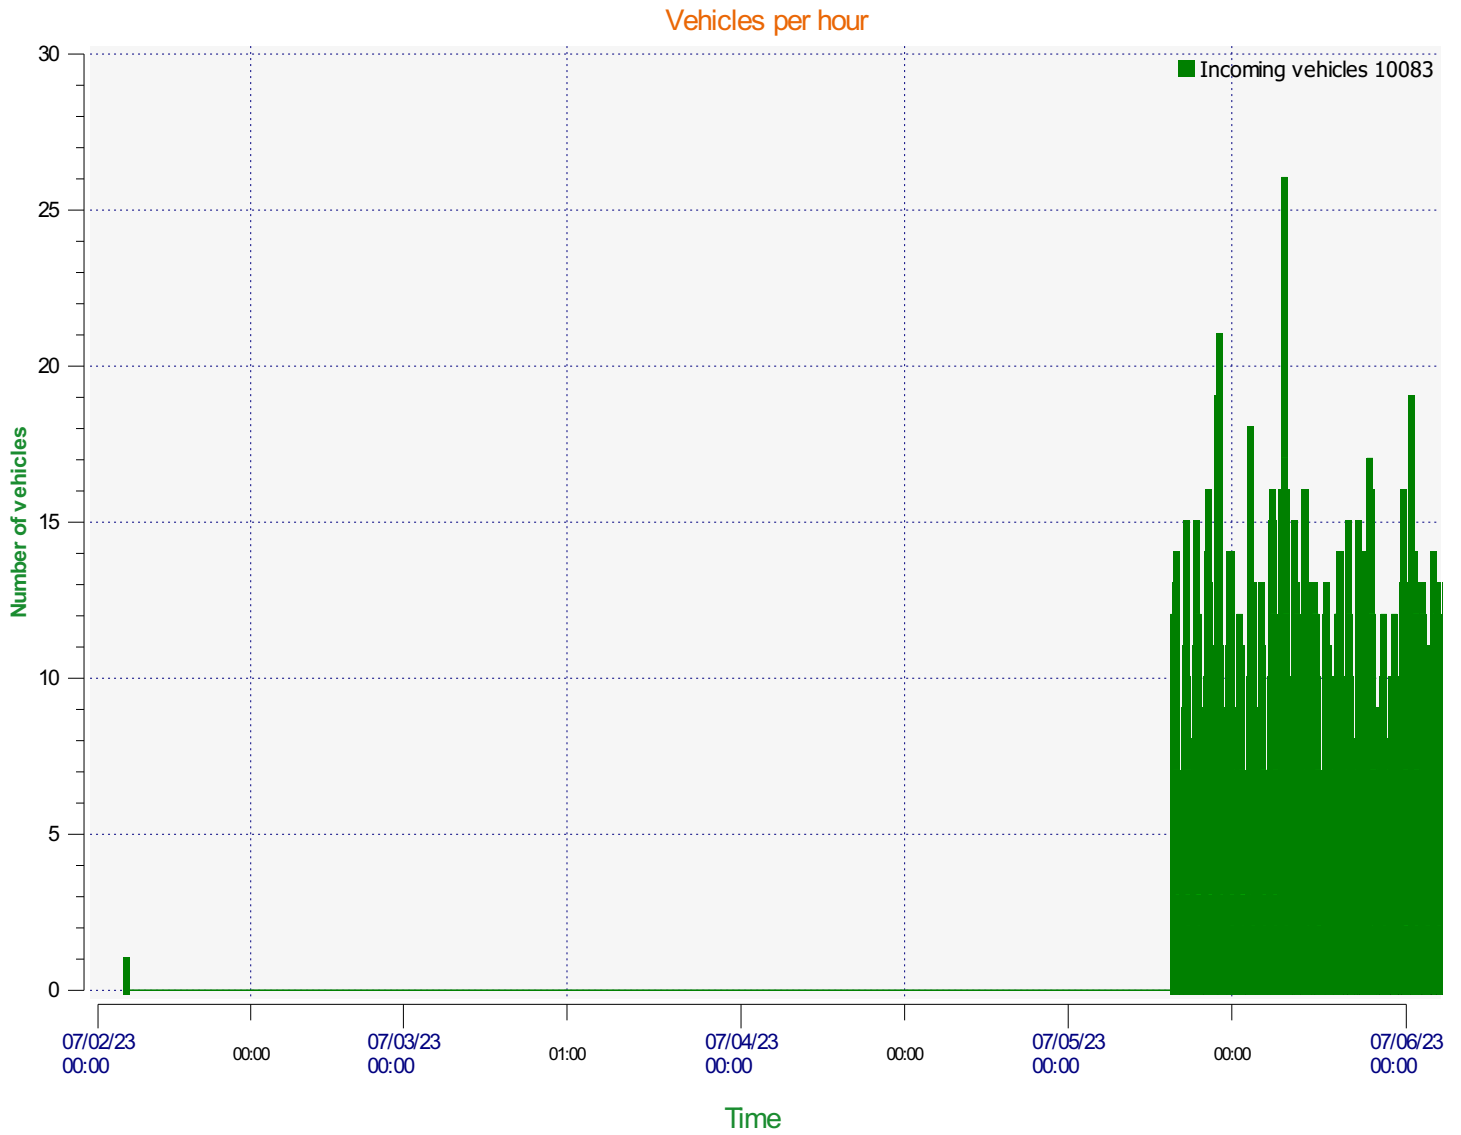

Location:

Comments:

Start date: Thursday, February 9, 2023 12:30 PM
End date: Thursday, June 29, 2023 11:00 AM

Location:

Comments:

Start date: Thursday, February 9, 2023 12:30 PM
End date: Thursday, June 29, 2023 11:00 AM

Location:

Comments:

Speed percentiles (incoming)

V30: 16.00Mph **V50:** 18.00Mph **V85:** 21.00Mph

Start date: Thursday, February 9, 2023 12:30 PM
End date: Thursday, June 29, 2023 11:00 AM

Location:

Comments:

Speed percentile(outgoing)

V30: 0.00Mph **V50:** 0.00Mph **V85:** 0.00Mph

Start date: Thursday, February 9, 2023 12:30 PM

End date: Thursday, June 29, 2023 11:00 AM

Location:

Comments: