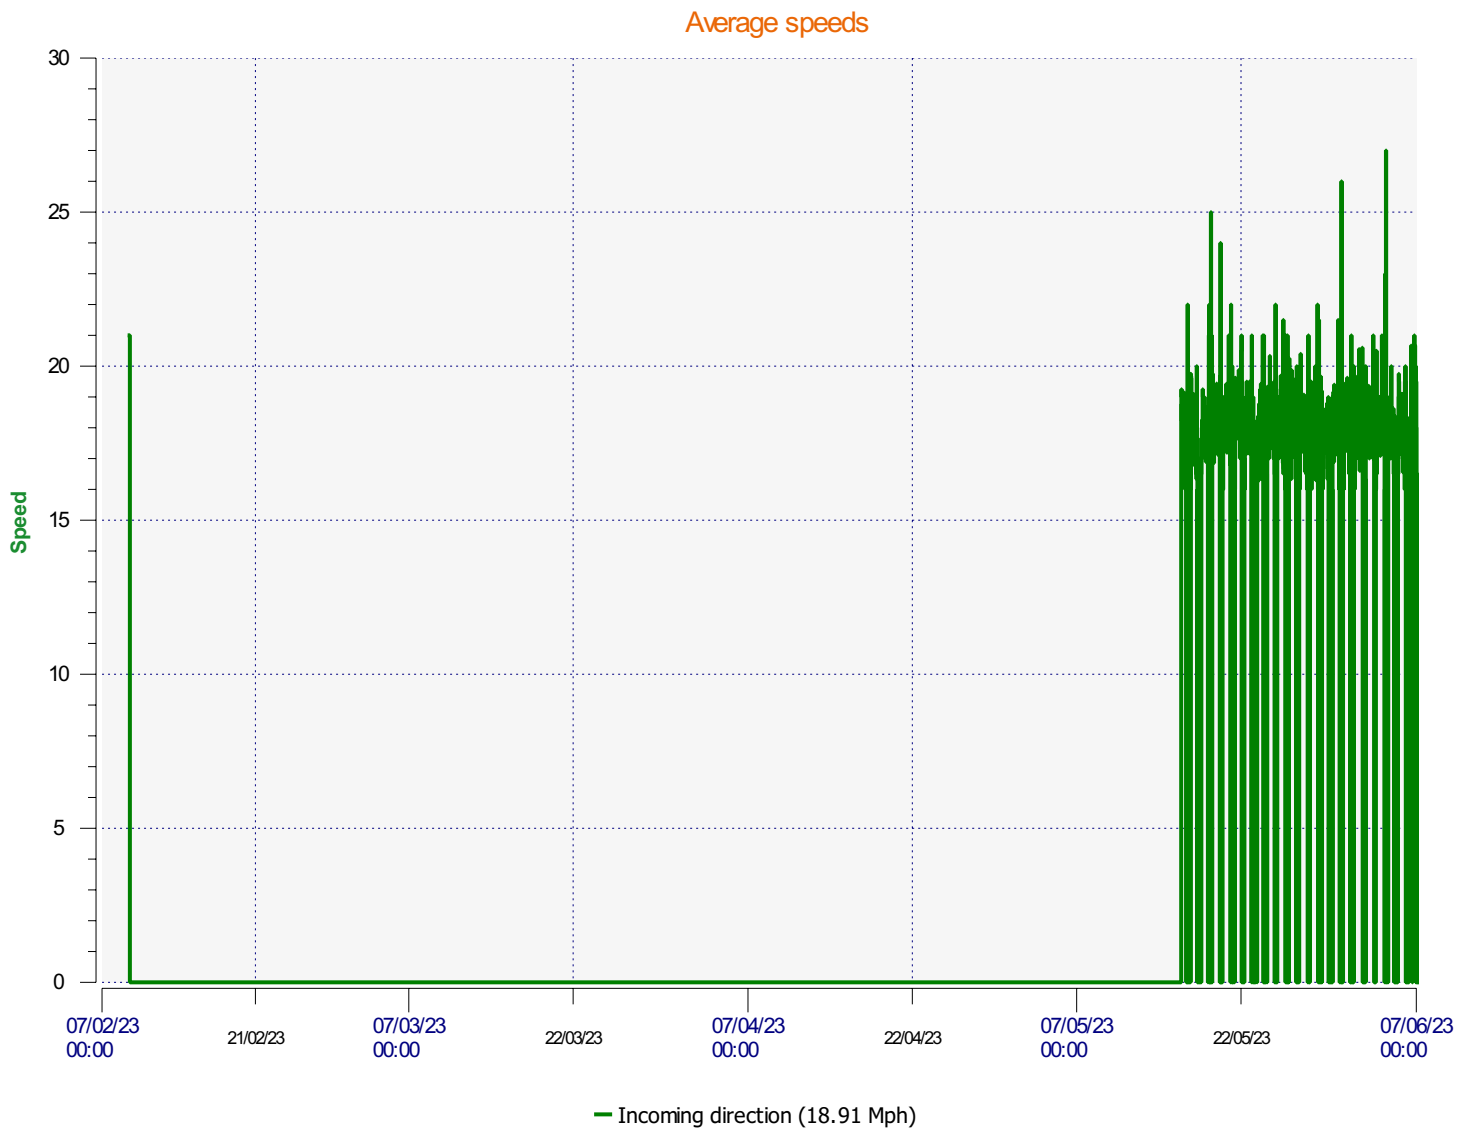

Élan Cité

DÉTECTER • INFORMER • SÉCURISER

Start date: Thursday, February 9, 2023 12:30 PM
End date: Thursday, June 29, 2023 11:00 AM

Location:

Comments:

Start date: Thursday, February 9, 2023 12:30 PM
End date: Thursday, June 29, 2023 11:00 AM

Location:

Comments:

Start date: Thursday, February 9, 2023 12:30 PM
End date: Thursday, June 29, 2023 11:00 AM

Location:

Comments:

Start date: Thursday, February 9, 2023 12:30 PM
End date: Thursday, June 29, 2023 11:00 AM

Location:

Comments:

Speed percentiles (incoming)

V30: 16.00Mph **V50:** 18.00Mph **V85:** 21.00Mph

Start date: Thursday, February 9, 2023 12:30 PM
End date: Thursday, June 29, 2023 11:00 AM

Location:

Comments: