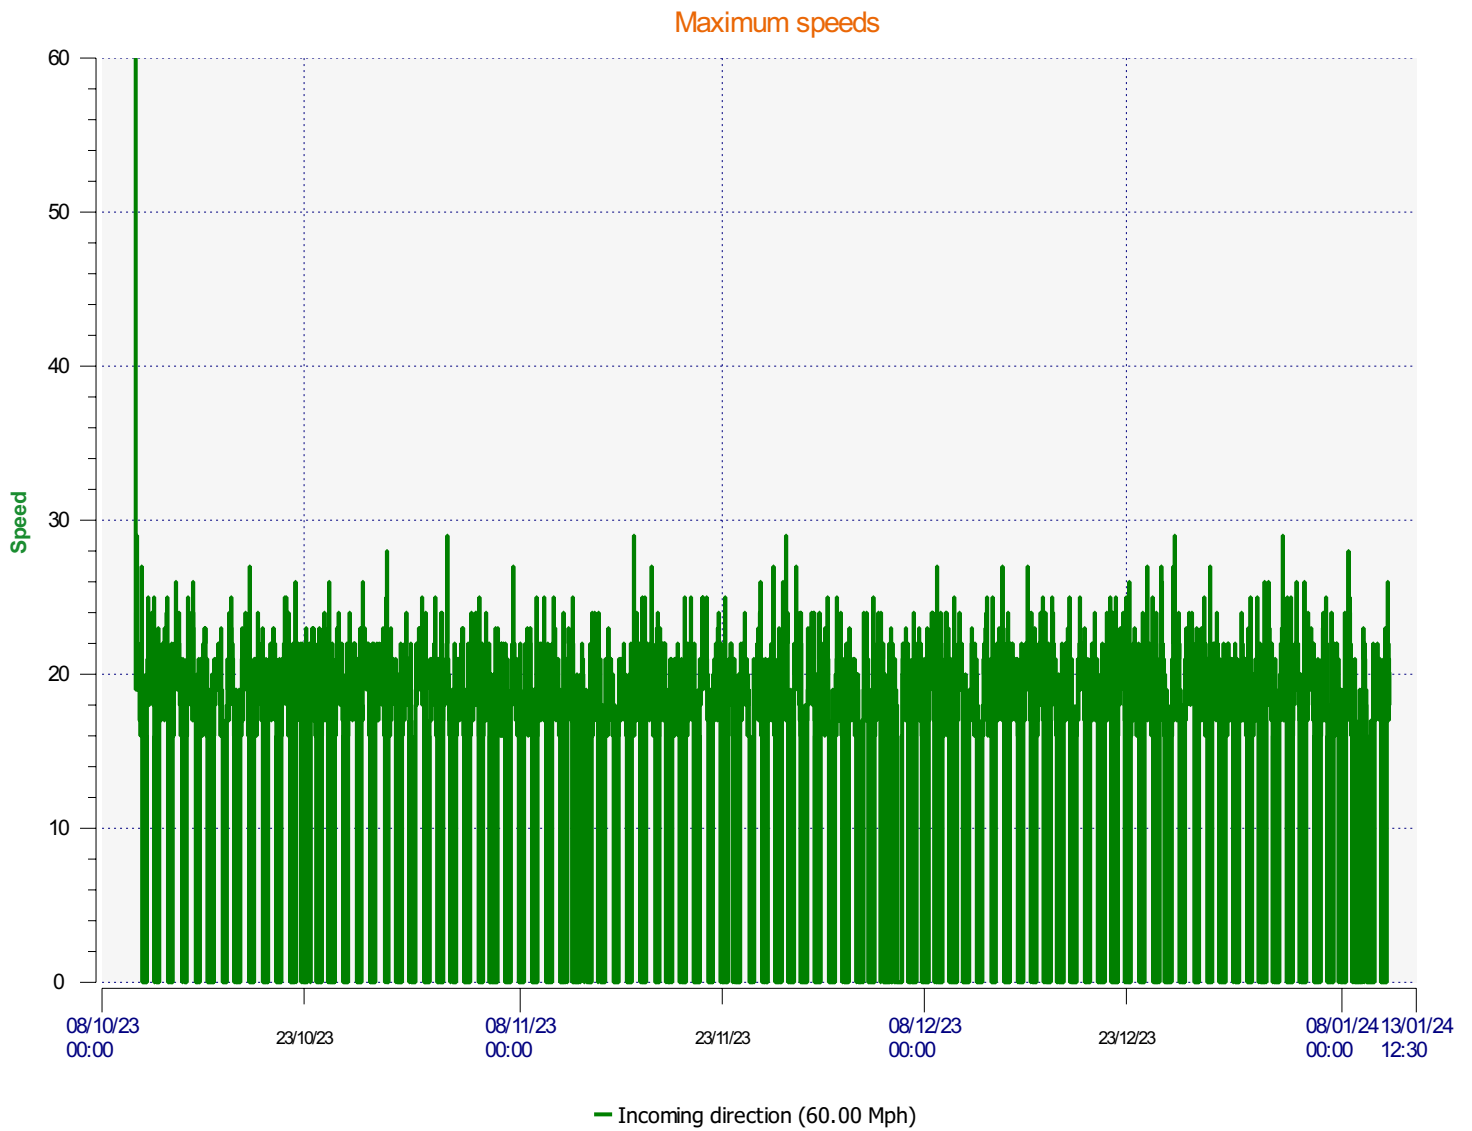

Élan Cité

DÉTECTER • INFORMER • SÉCURISER

Start date: Tuesday, October 10, 2023 11:30 AM
End date: Thursday, January 11, 2024 12:30 PM

Location:

Comments:

Start date: Tuesday, October 10, 2023 11:30 AM
End date: Thursday, January 11, 2024 12:30 PM

Location:

Comments:

Start date: Tuesday, October 10, 2023 11:30 AM
End date: Thursday, January 11, 2024 12:30 PM

Location:

Comments:

Start date: Tuesday, October 10, 2023 11:30 AM
End date: Thursday, January 11, 2024 12:30 PM

Location:

Comments:

Speed percentiles (incoming)

V30: 16.00Mph **V50:** 16.00Mph **V85:** 19.00Mph

Start date: Tuesday, October 10, 2023 11:30 AM
End date: Thursday, January 11, 2024 12:30 PM

Location:

Comments:

Speed percentile(outgoing)

V30: 0.00Mph **V50:** 0.00Mph **V85:** 0.00Mph

Start date: Tuesday, October 10, 2023 11:30 AM
End date: Thursday, January 11, 2024 12:30 PM

Location:

Comments: