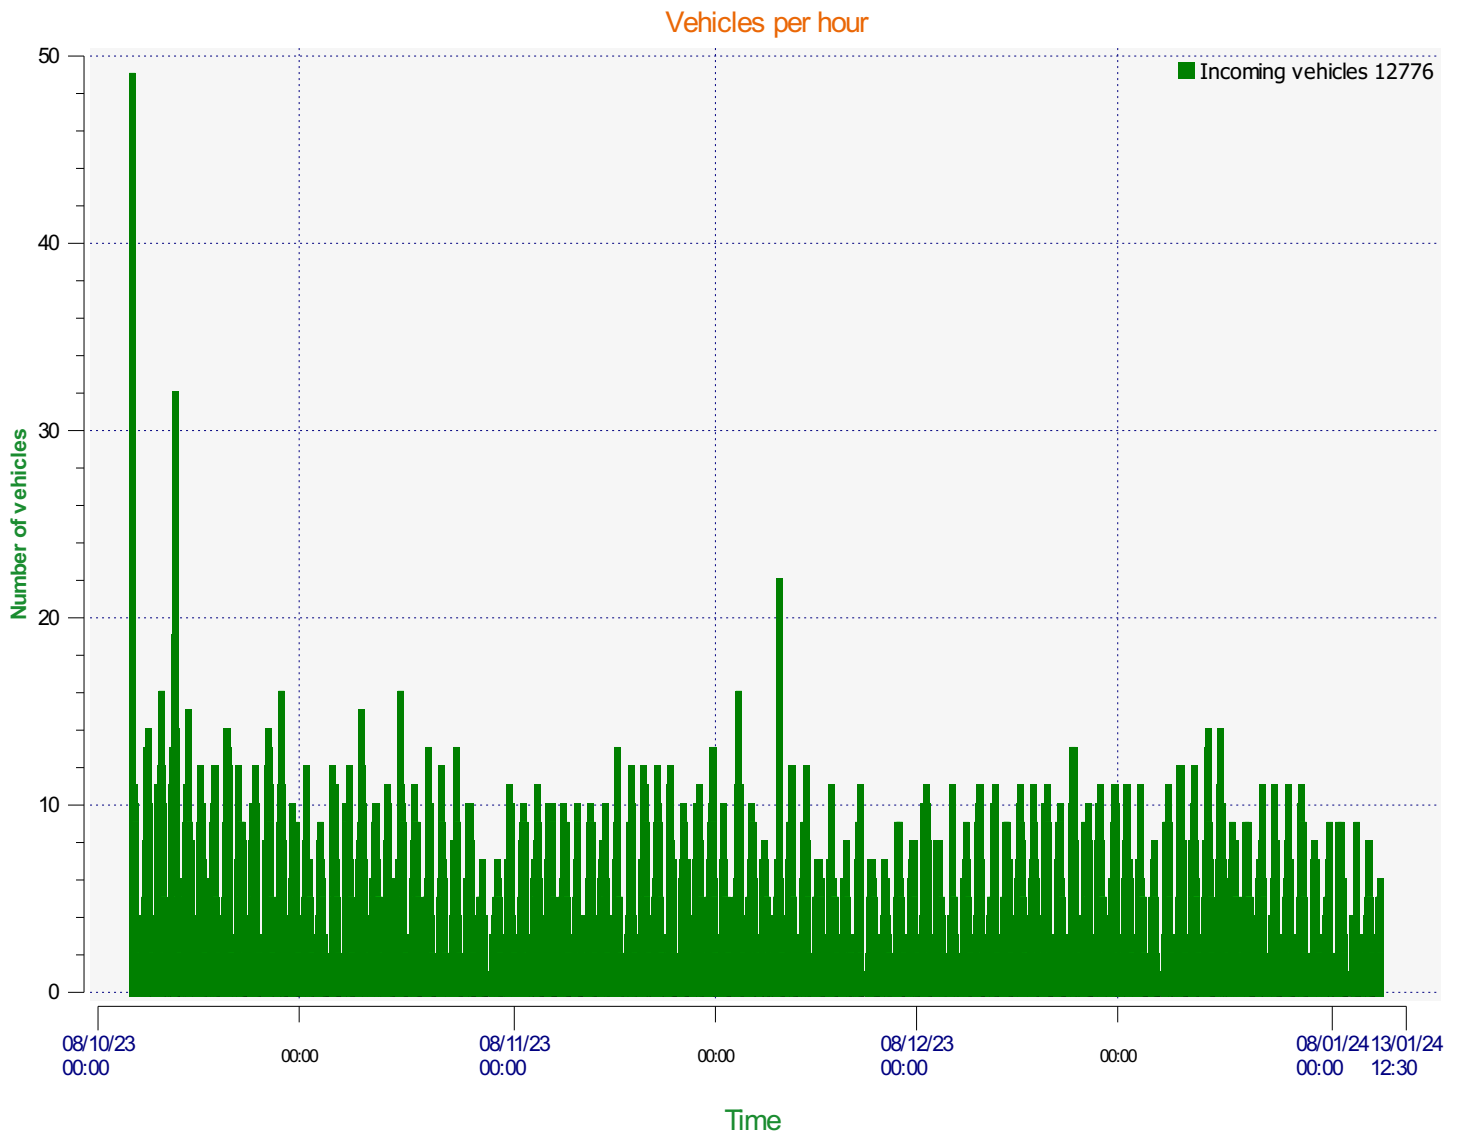

Élan Cité

DÉTECTER • INFORMER • SÉCURISER

Start date: Tuesday, October 10, 2023 11:30 AM
End date: Thursday, January 11, 2024 12:30 PM

Location:

Comments:

Start date: Tuesday, October 10, 2023 11:30 AM
End date: Thursday, January 11, 2024 12:30 PM

Location:

Comments:

Start date: Tuesday, October 10, 2023 11:30 AM
End date: Thursday, January 11, 2024 12:30 PM

Location:

Comments:

Start date: Tuesday, October 10, 2023 11:30 AM
End date: Thursday, January 11, 2024 12:30 PM

Location:

Comments:

Speed percentiles (incoming)

V30: 16.00Mph **V50:** 16.00Mph **V85:** 19.00Mph

Start date: Tuesday, October 10, 2023 11:30 AM
End date: Thursday, January 11, 2024 12:30 PM

Location:

Comments: