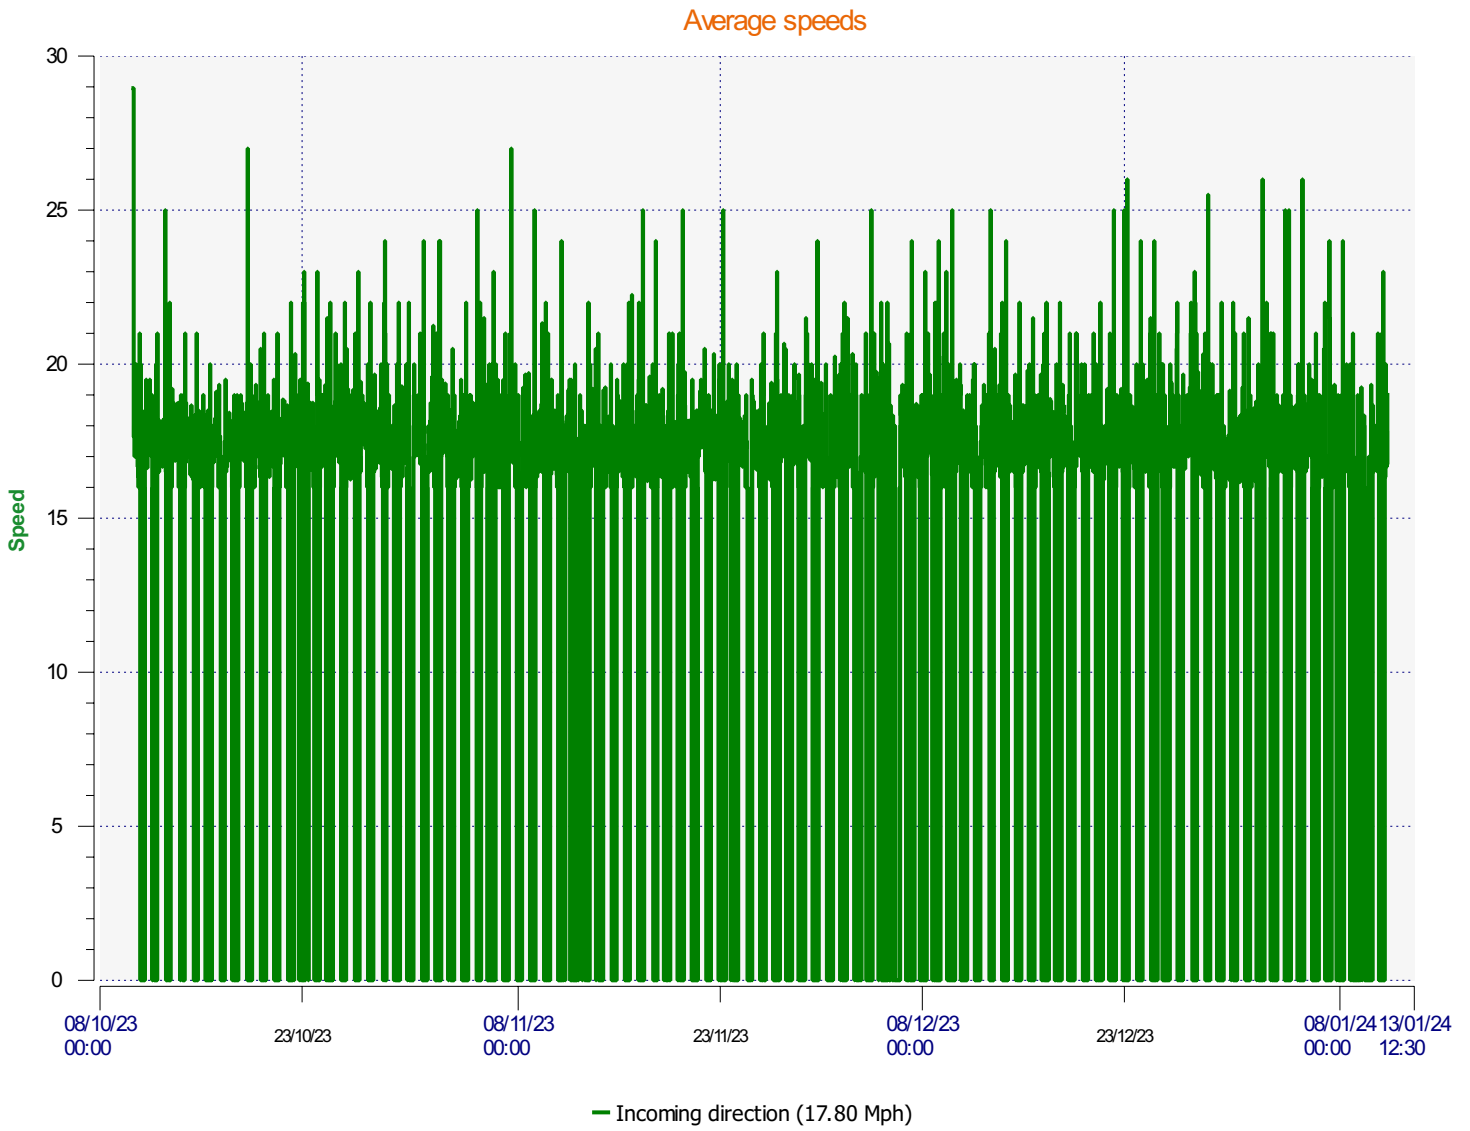

Élan Cité

DÉTECTER • INFORMER • SÉCURISER

Start date: Tuesday, October 10, 2023 11:30 AM
End date: Thursday, January 11, 2024 12:30 PM

Location:

Comments:

Start date: Tuesday, October 10, 2023 11:30 AM
End date: Thursday, January 11, 2024 12:30 PM

Location:

Comments:

Start date: Tuesday, October 10, 2023 11:30 AM
End date: Thursday, January 11, 2024 12:30 PM

Location:

Comments:

Start date: Tuesday, October 10, 2023 11:30 AM
End date: Thursday, January 11, 2024 12:30 PM

Location:

Comments:

Speed percentiles (incoming)

V30: 16.00Mph **V50:** 16.00Mph **V85:** 19.00Mph

Start date: Tuesday, October 10, 2023 11:30 AM
End date: Thursday, January 11, 2024 12:30 PM

Location:

Comments:

Speed percentile(outgoing)

V30: 0.00Mph **V50:** 0.00Mph **V85:** 0.00Mph

Start date: Tuesday, October 10, 2023 11:30 AM
End date: Thursday, January 11, 2024 12:30 PM

Location:

Comments: