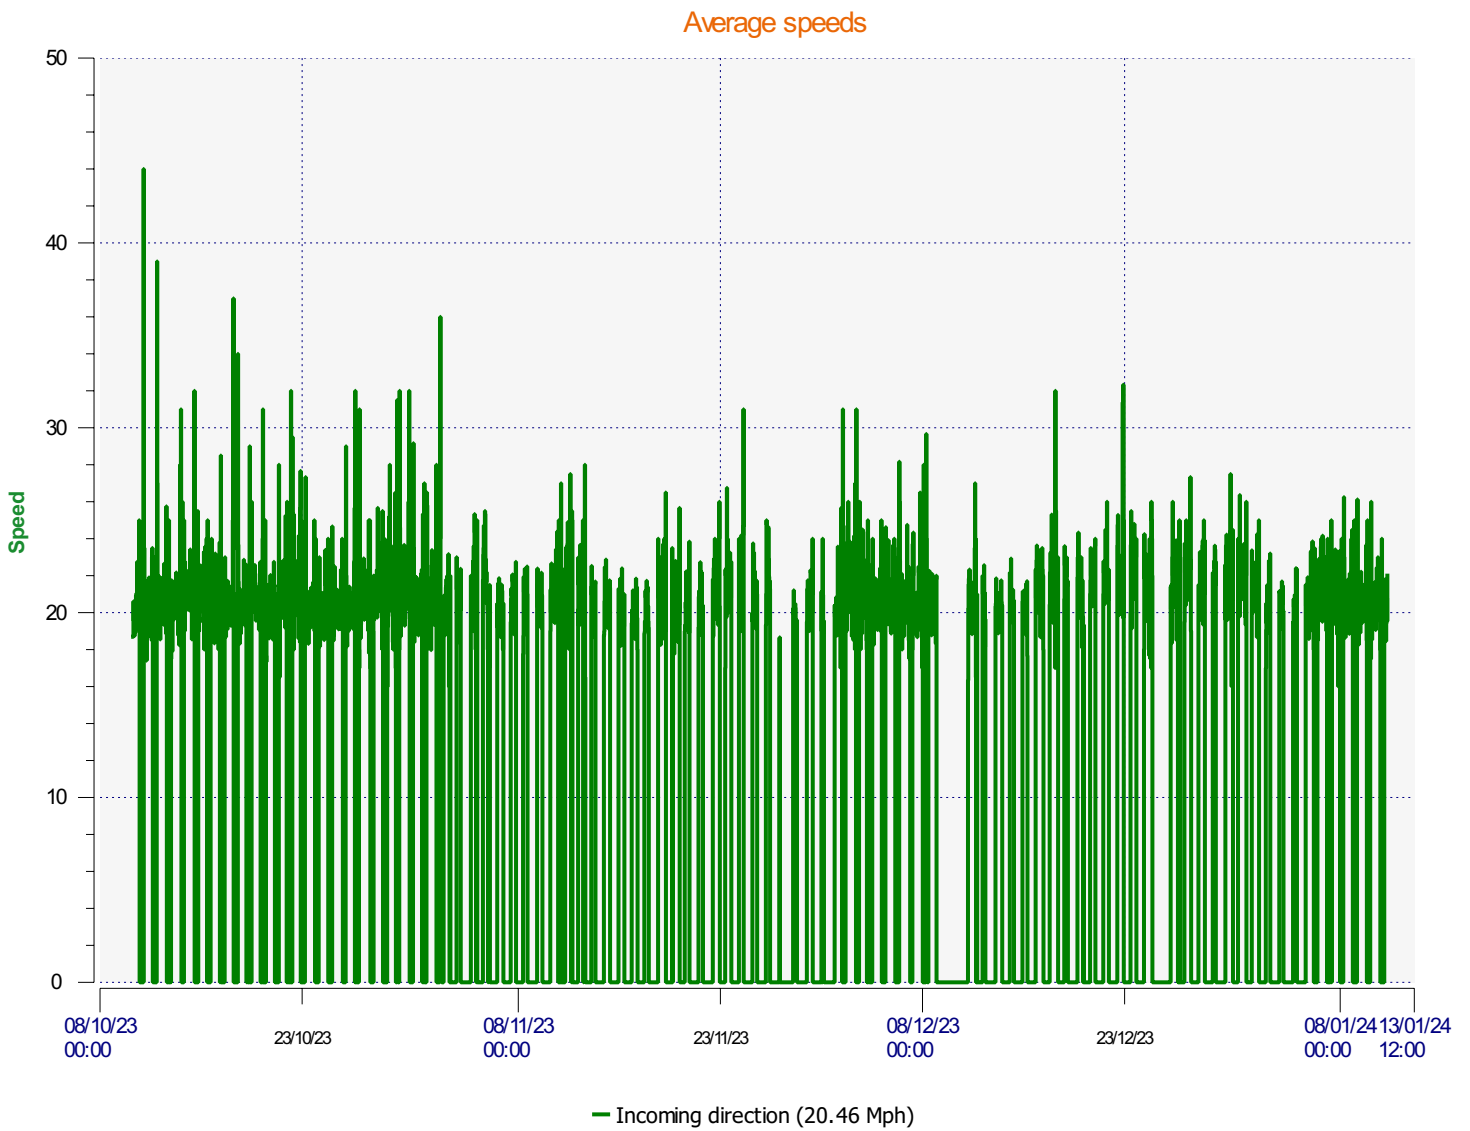

Élan Cité

DÉTECTER • INFORMER • SÉCURISER

Start date: Tuesday, October 10, 2023 11:00 AM
End date: Thursday, January 11, 2024 12:00 PM

Location:

Comments:

Start date: Tuesday, October 10, 2023 11:00 AM
End date: Thursday, January 11, 2024 12:00 PM

Location:

Comments:

Start date: Tuesday, October 10, 2023 11:00 AM
End date: Thursday, January 11, 2024 12:00 PM

Location:

Comments:

Start date: Tuesday, October 10, 2023 11:00 AM
End date: Thursday, January 11, 2024 12:00 PM

Location:

Comments:

Speed percentiles (incoming)

V30: 17.00Mph **V50:** 19.00Mph **V85:** 23.00Mph

Start date: Tuesday, October 10, 2023 11:00 AM
End date: Thursday, January 11, 2024 12:00 PM

Location:

Comments:

Speed percentile(outgoing)

V30: 0.00Mph **V50:** 0.00Mph **V85:** 0.00Mph

Start date: Tuesday, October 10, 2023 11:00 AM
End date: Thursday, January 11, 2024 12:00 PM

Location:

Comments: