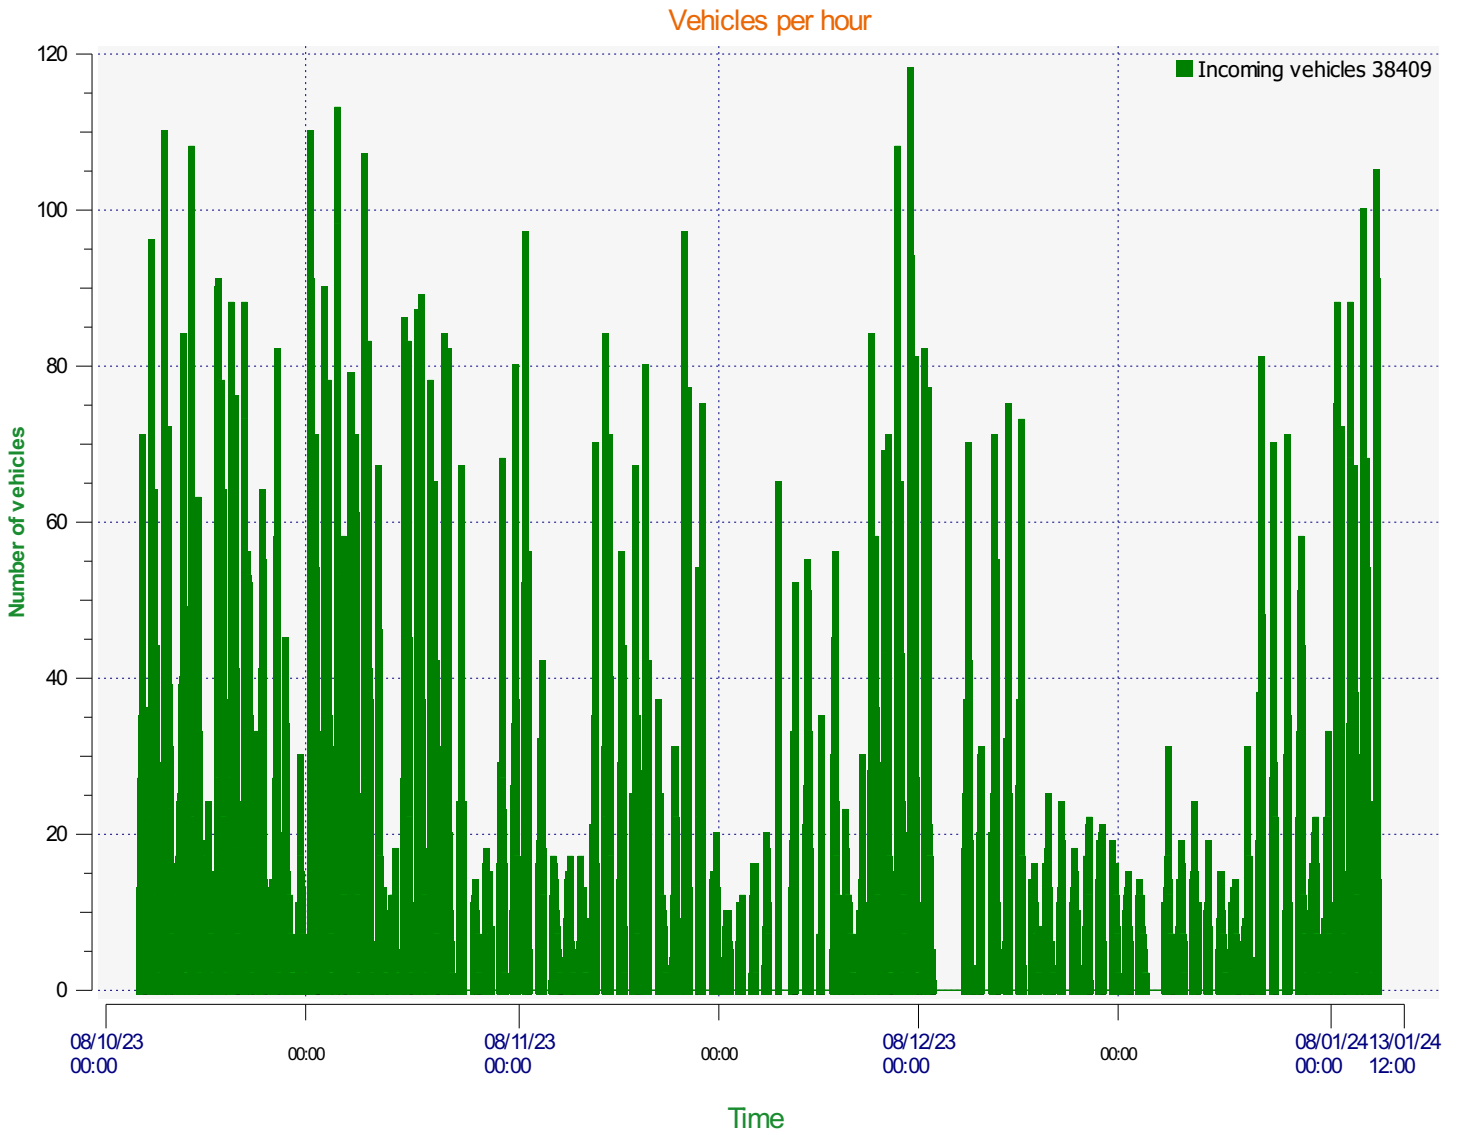

Location:

Comments:

Start date: Tuesday, October 10, 2023 11:00 AM
End date: Thursday, January 11, 2024 12:00 PM

Location:

Comments:

Start date: Tuesday, October 10, 2023 11:00 AM
End date: Thursday, January 11, 2024 12:00 PM

Location:

Comments:

Speed percentiles (incoming)

V30: 17.00Mph **V50:** 19.00Mph **V85:** 23.00Mph

Start date: Tuesday, October 10, 2023 11:00 AM
End date: Thursday, January 11, 2024 12:00 PM

Location:

Comments:

Speed percentile(outgoing)

V30: 0.00Mph **V50:** 0.00Mph **V85:** 0.00Mph

Start date: Tuesday, October 10, 2023 11:00 AM
End date: Thursday, January 11, 2024 12:00 PM

Location:

Comments: