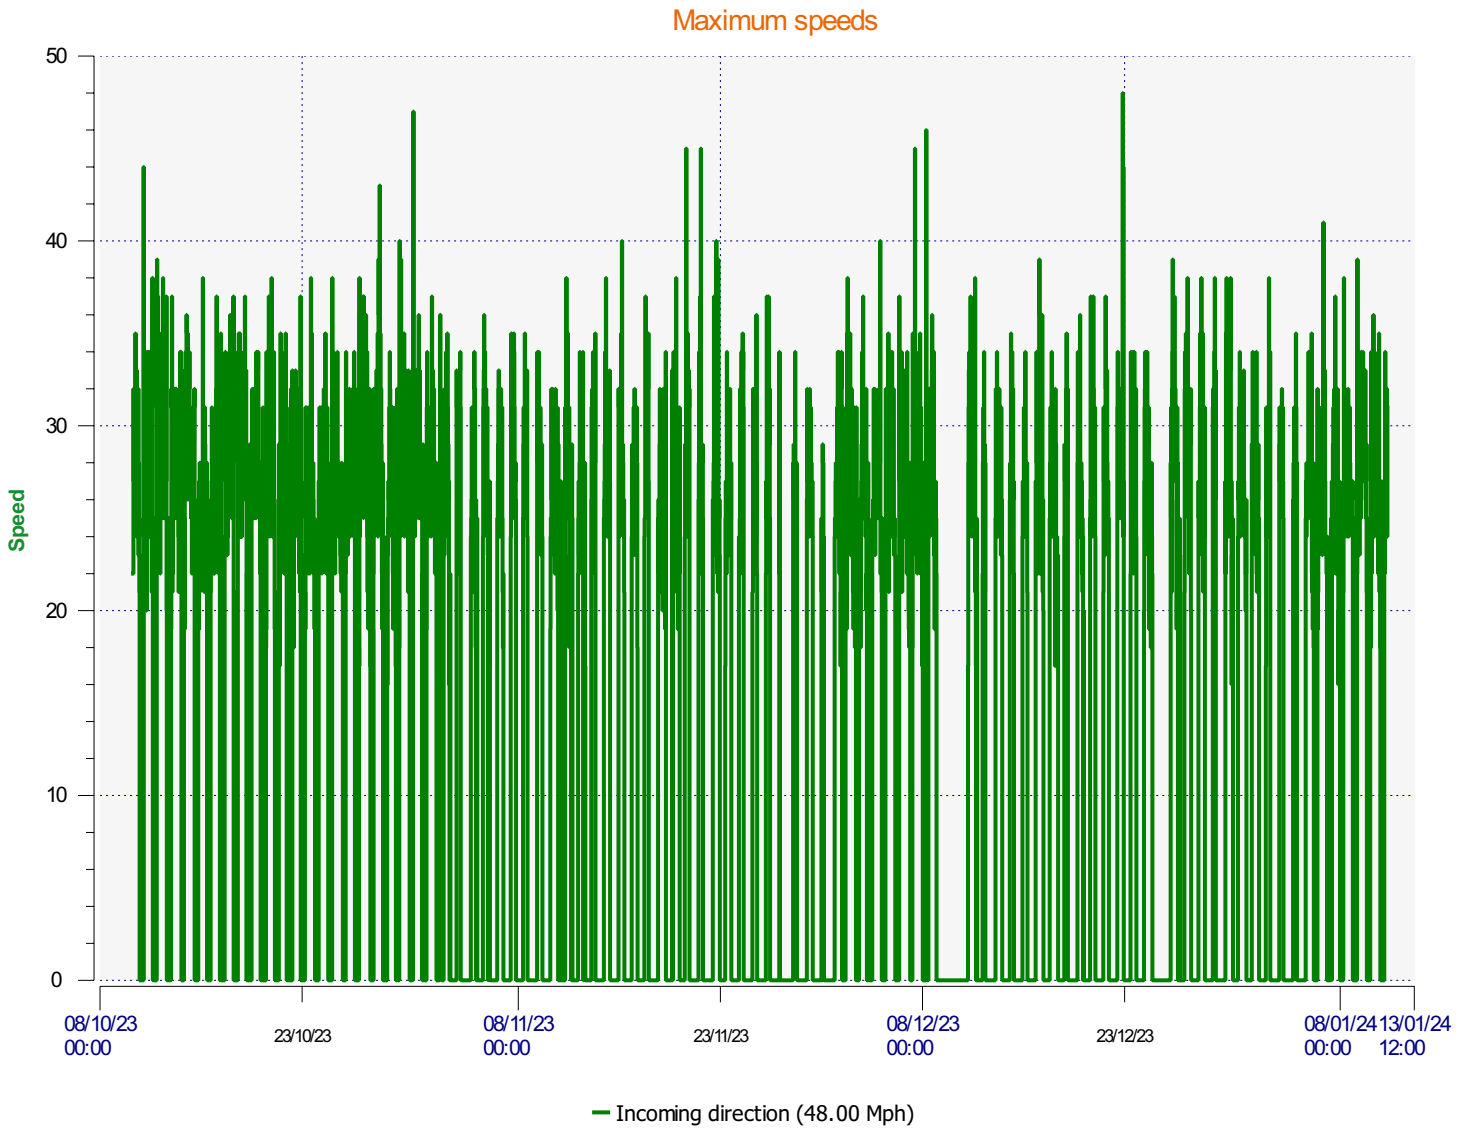

Élan Cité

DÉTECTER • INFORMER • SÉCURISER

Start date: Tuesday, October 10, 2023 11:00 AM
End date: Thursday, January 11, 2024 12:00 PM

Location:

Comments:

Start date: Tuesday, October 10, 2023 11:00 AM
End date: Thursday, January 11, 2024 12:00 PM

Location:

Comments:

Start date: Tuesday, October 10, 2023 11:00 AM
End date: Thursday, January 11, 2024 12:00 PM

Location:

Comments:

Start date: Tuesday, October 10, 2023 11:00 AM
End date: Thursday, January 11, 2024 12:00 PM

Location:

Comments:

Speed percentiles (incoming)

V30: 17.00Mph **V50:** 19.00Mph **V85:** 23.00Mph

Start date: Tuesday, October 10, 2023 11:00 AM
End date: Thursday, January 11, 2024 12:00 PM

Location:

Comments:

Speed percentile(outgoing)

V30: 0.00Mph **V50:** 0.00Mph **V85:** 0.00Mph

Start date: Tuesday, October 10, 2023 11:00 AM
End date: Thursday, January 11, 2024 12:00 PM

Location:

Comments: