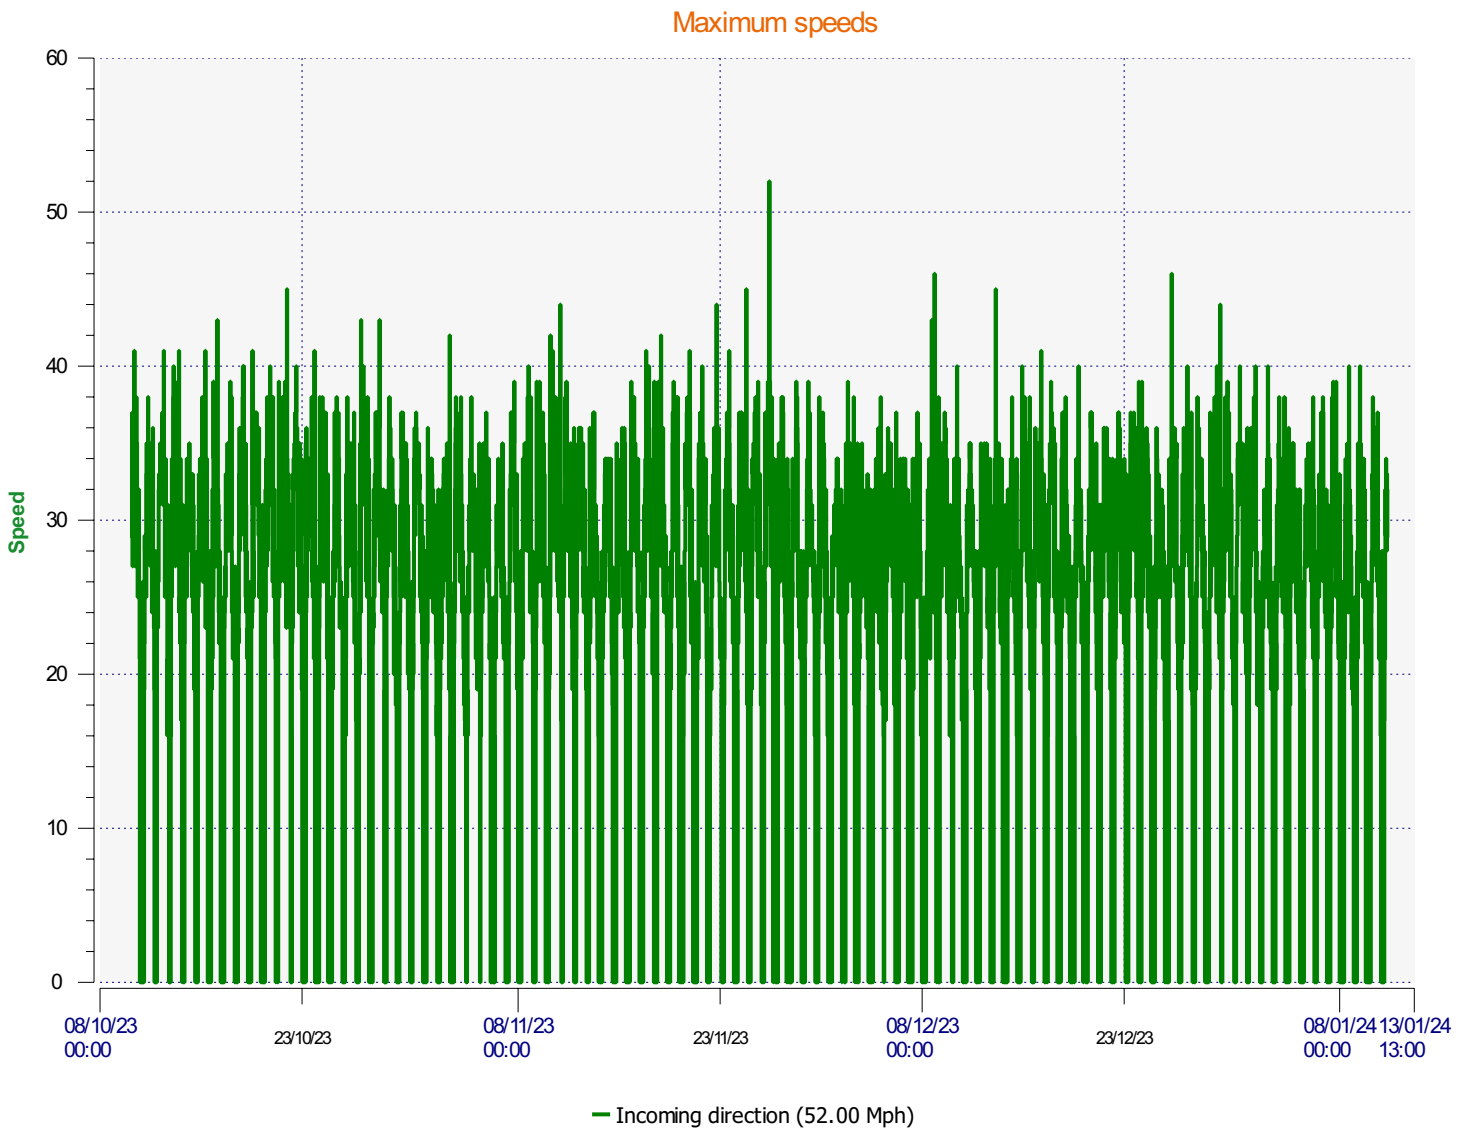

Élan Cité

DÉTECTER • INFORMER • SÉCURISER

Start date: Tuesday, October 10, 2023 9:00 AM
End date: Thursday, January 11, 2024 1:00 PM

Location:

Comments:

Start date: Tuesday, October 10, 2023 9:00 AM
End date: Thursday, January 11, 2024 1:00 PM

Location:

Comments:

Start date: Tuesday, October 10, 2023 9:00 AM
End date: Thursday, January 11, 2024 1:00 PM

Location:

Comments:

Start date: Tuesday, October 10, 2023 9:00 AM
End date: Thursday, January 11, 2024 1:00 PM

Location:

Comments:

Speed percentiles (incoming)

V30: 19.00Mph **V50:** 21.00Mph **V85:** 25.00Mph

Start date: Tuesday, October 10, 2023 9:00 AM
End date: Thursday, January 11, 2024 1:00 PM

Location:

Comments:

Speed percentile(outgoing)

V30: 0.00Mph **V50:** 0.00Mph **V85:** 0.00Mph

Start date: Tuesday, October 10, 2023 9:00 AM
End date: Thursday, January 11, 2024 1:00 PM

Location:

Comments: