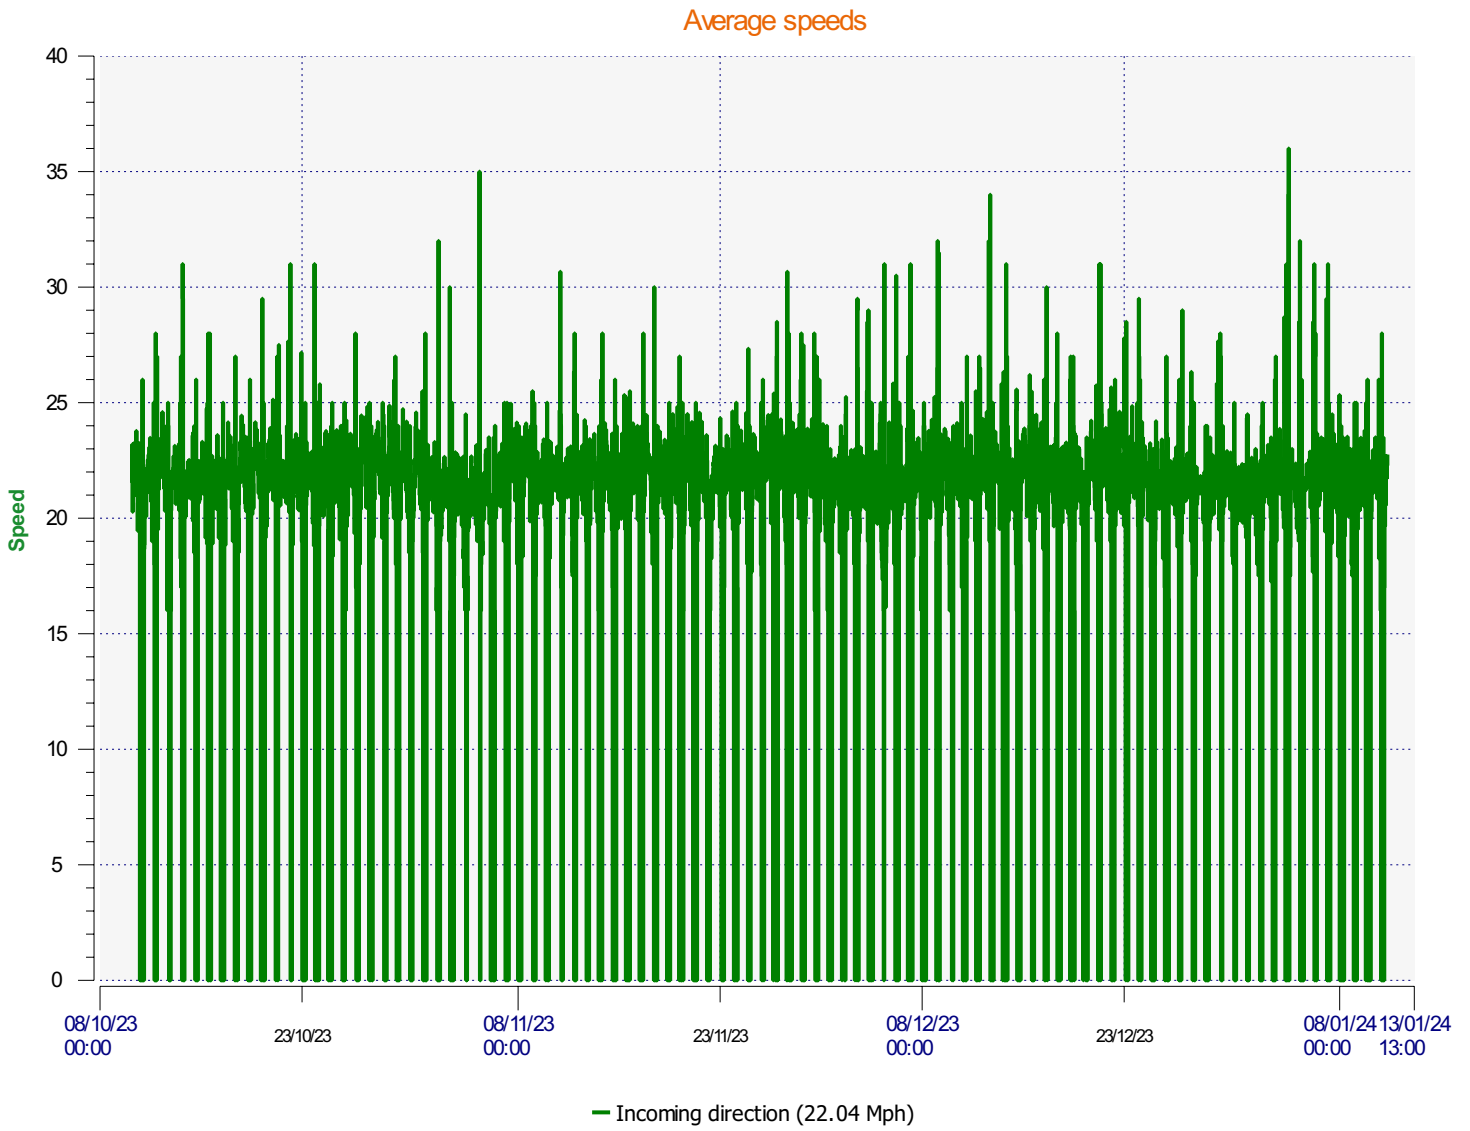

Élan Cité

DÉTECTER • INFORMER • SÉCURISER

Start date: Tuesday, October 10, 2023 9:00 AM
End date: Thursday, January 11, 2024 1:00 PM

Location:

Comments:

Start date: Tuesday, October 10, 2023 9:00 AM
End date: Thursday, January 11, 2024 1:00 PM

Location:

Comments:

Start date: Tuesday, October 10, 2023 9:00 AM
End date: Thursday, January 11, 2024 1:00 PM

Location:

Comments:

Start date: Tuesday, October 10, 2023 9:00 AM
End date: Thursday, January 11, 2024 1:00 PM

Location:

Comments:

Speed percentiles (incoming)

V30: 19.00Mph **V50:** 21.00Mph **V85:** 25.00Mph

Start date: Tuesday, October 10, 2023 9:00 AM
End date: Thursday, January 11, 2024 1:00 PM

Location:

Comments:

Speed percentile(outgoing)

V30: 0.00Mph **V50:** 0.00Mph **V85:** 0.00Mph

Start date: Tuesday, October 10, 2023 9:00 AM
End date: Thursday, January 11, 2024 1:00 PM

Location:

Comments: