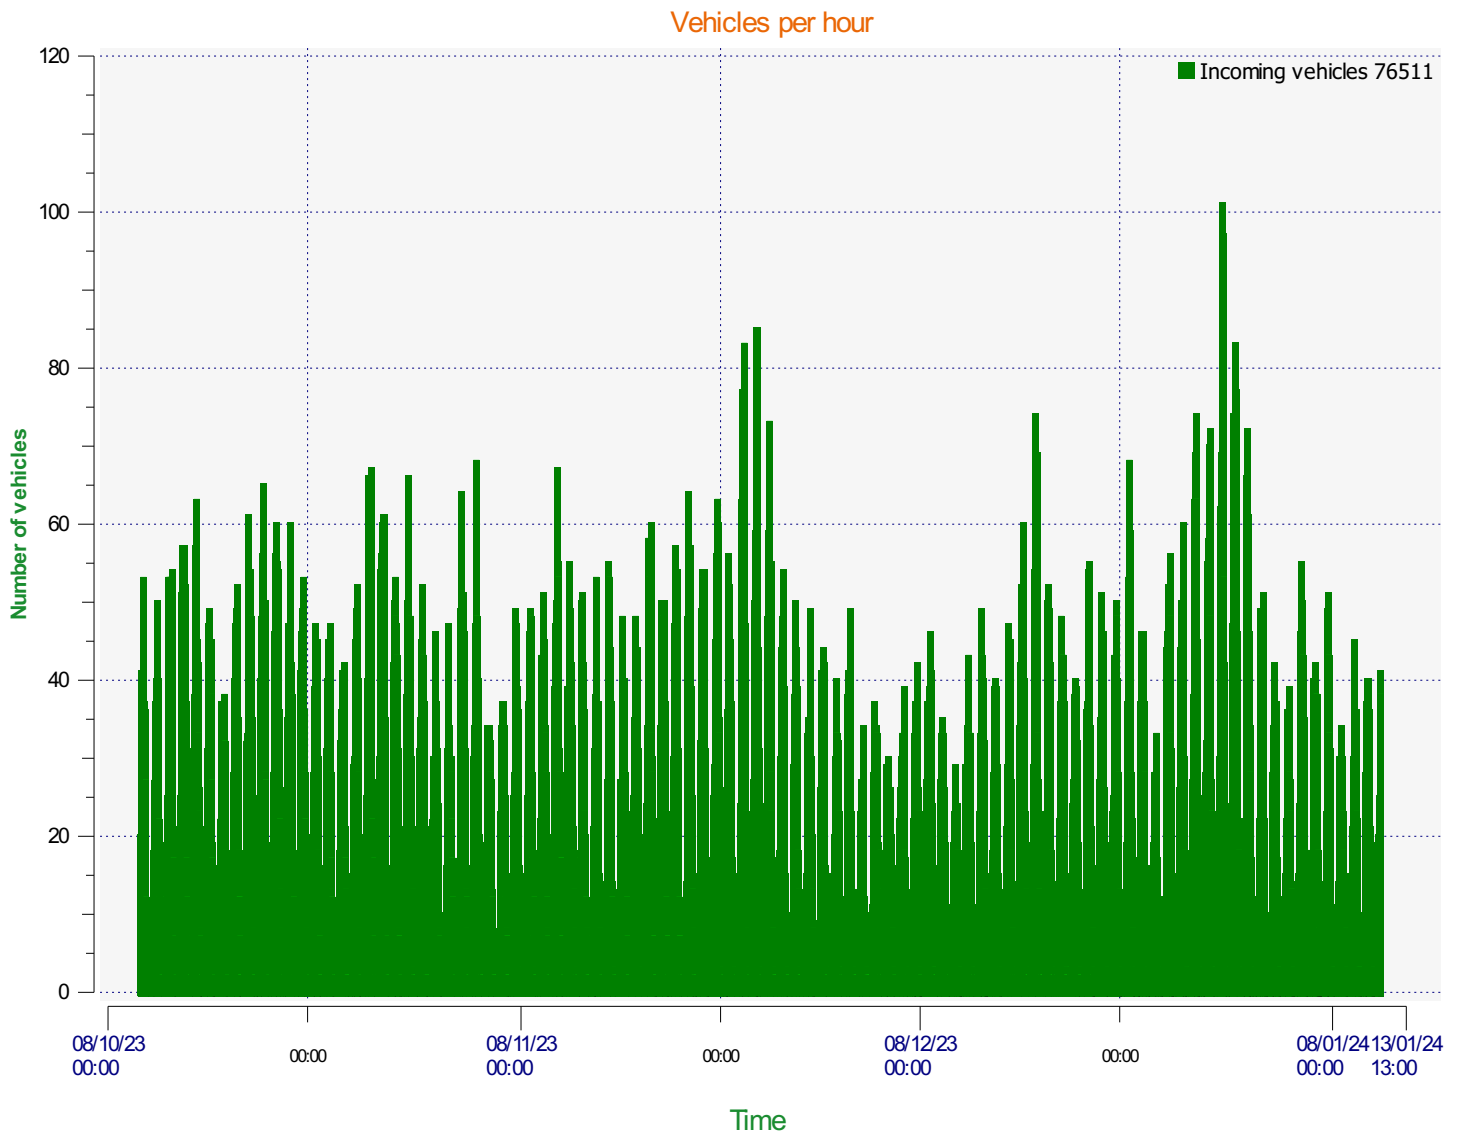

Location:

Comments:

Start date: Tuesday, October 10, 2023 9:00 AM
End date: Thursday, January 11, 2024 1:00 PM

Location:

Comments:

Start date: Tuesday, October 10, 2023 9:00 AM
End date: Thursday, January 11, 2024 1:00 PM

Location:

Comments:

Speed percentiles (incoming)

V30: 19.00Mph **V50:** 21.00Mph **V85:** 25.00Mph

Start date: Tuesday, October 10, 2023 9:00 AM
End date: Thursday, January 11, 2024 1:00 PM

Location:

Comments:

Speed percentile(outgoing)

V30: 0.00Mph **V50:** 0.00Mph **V85:** 0.00Mph

Start date: Tuesday, October 10, 2023 9:00 AM
End date: Thursday, January 11, 2024 1:00 PM

Location:

Comments: