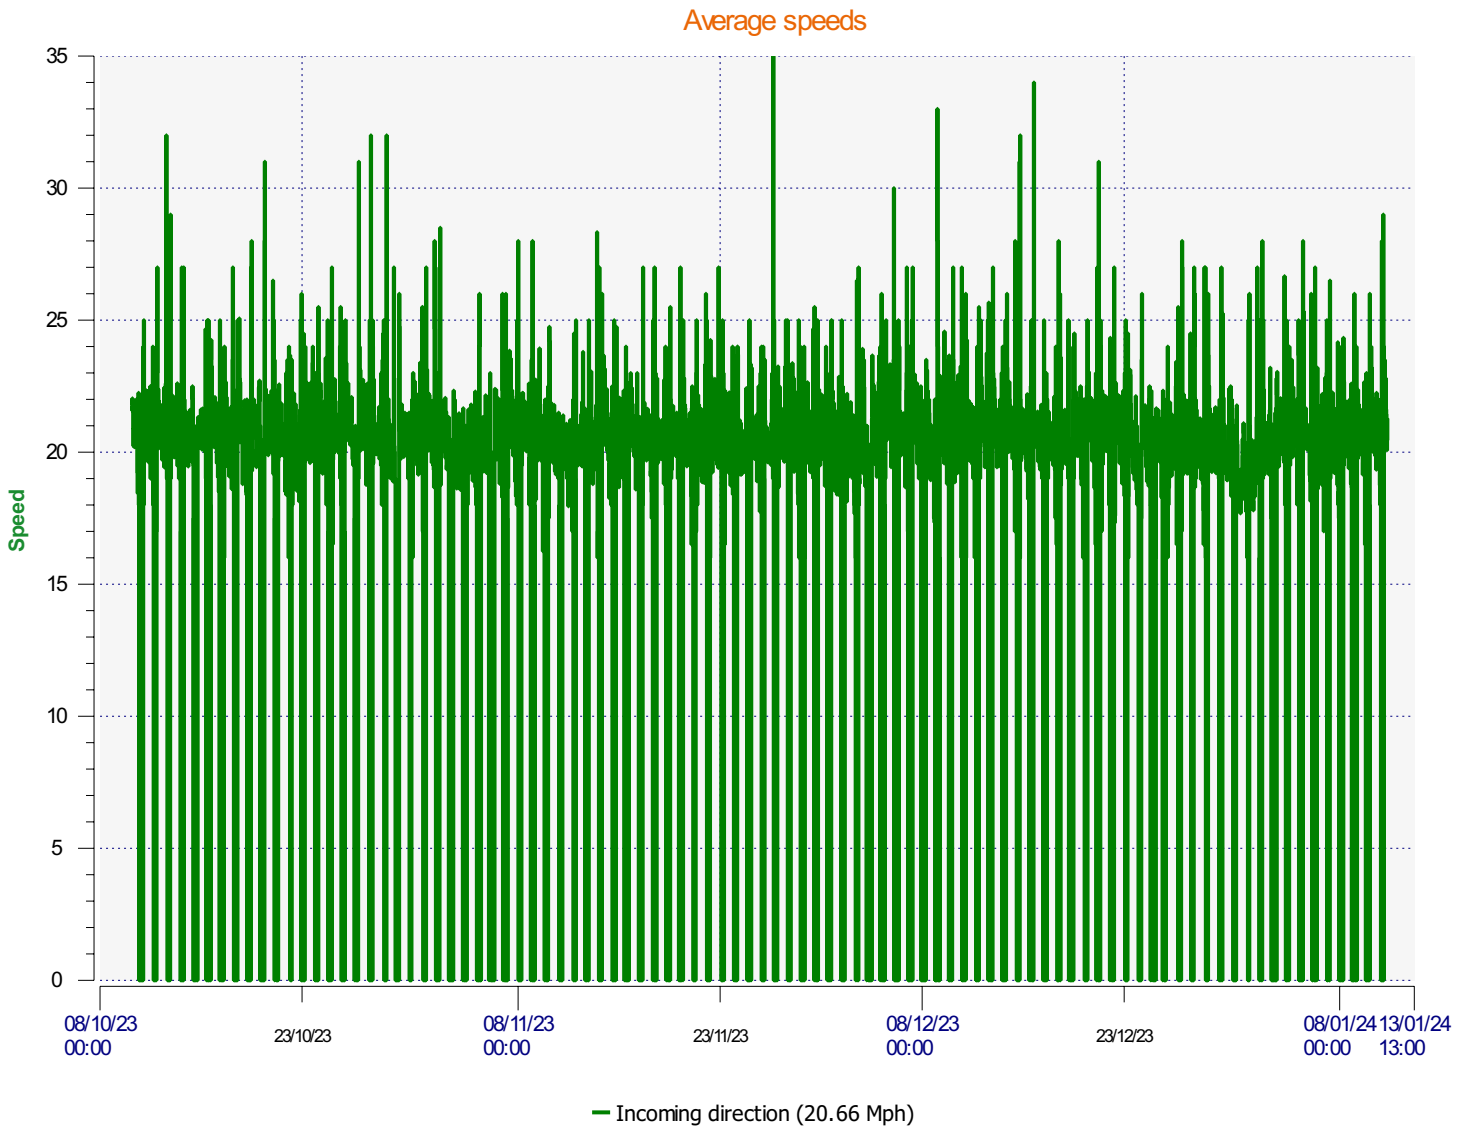

Élan Cité

DÉTECTER • INFORMER • SÉCURISER

Start date: Tuesday, October 10, 2023 9:00 AM
End date: Thursday, January 11, 2024 1:00 PM

Location:

Comments:

Start date: Tuesday, October 10, 2023 9:00 AM
End date: Thursday, January 11, 2024 1:00 PM

Location:

Comments:

Start date: Tuesday, October 10, 2023 9:00 AM
End date: Thursday, January 11, 2024 1:00 PM

Location:

Comments:

Start date: Tuesday, October 10, 2023 9:00 AM
End date: Thursday, January 11, 2024 1:00 PM

Location:

Comments:

Speed percentiles (incoming)

V30: 18.00Mph **V50:** 20.00Mph **V85:** 23.00Mph

Start date: Tuesday, October 10, 2023 9:00 AM
End date: Thursday, January 11, 2024 1:00 PM

Location:

Comments:

Speed percentile(outgoing)

V30: 0.00Mph **V50:** 0.00Mph **V85:** 0.00Mph

Start date: Tuesday, October 10, 2023 9:00 AM
End date: Thursday, January 11, 2024 1:00 PM

Location:

Comments: