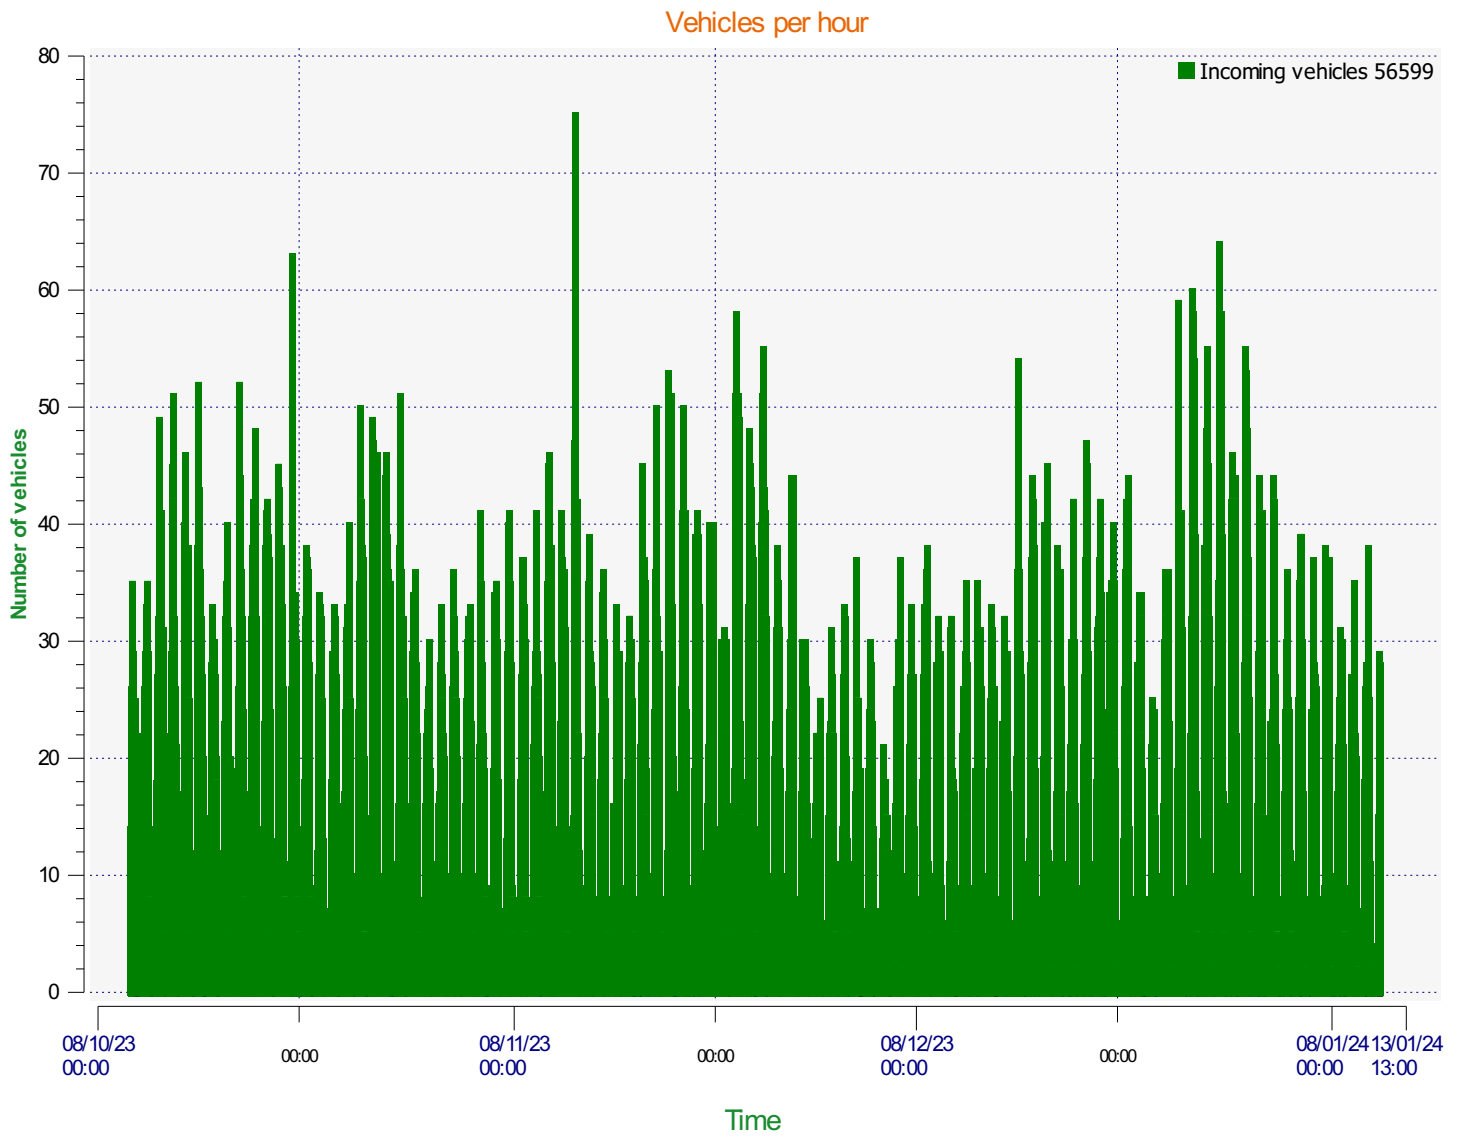

Élan Cité

DÉTECTER • INFORMER • SÉCURISER

Start date: Tuesday, October 10, 2023 9:00 AM
End date: Thursday, January 11, 2024 1:00 PM

Location:

Comments:

Start date: Tuesday, October 10, 2023 9:00 AM
End date: Thursday, January 11, 2024 1:00 PM

Location:

Comments:

Start date: Tuesday, October 10, 2023 9:00 AM
End date: Thursday, January 11, 2024 1:00 PM

Location:

Comments:

Start date: Tuesday, October 10, 2023 9:00 AM
End date: Thursday, January 11, 2024 1:00 PM

Location:

Comments:

Speed percentiles (incoming)

V30: 18.00Mph **V50:** 20.00Mph **V85:** 23.00Mph

Start date: Tuesday, October 10, 2023 9:00 AM
End date: Thursday, January 11, 2024 1:00 PM

Location:

Comments: