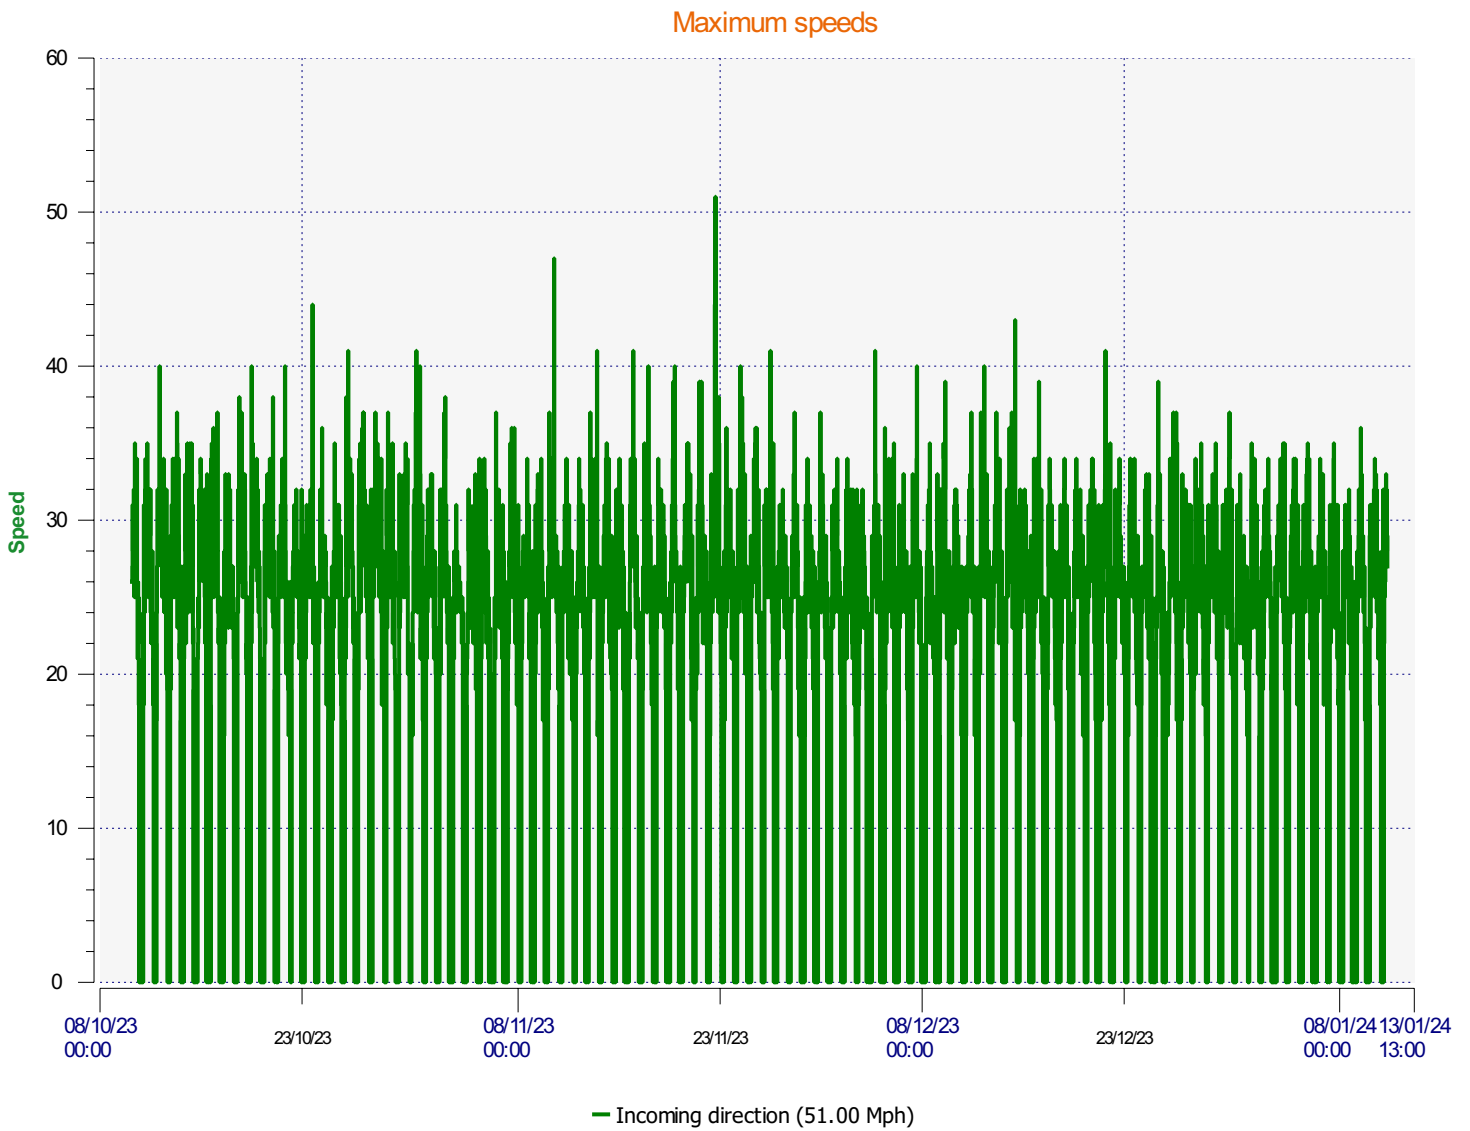

Élan Cité

DÉTECTER • INFORMER • SÉCURISER

Start date: Tuesday, October 10, 2023 9:00 AM
End date: Thursday, January 11, 2024 1:00 PM

Location:

Comments:

Start date: Tuesday, October 10, 2023 9:00 AM
End date: Thursday, January 11, 2024 1:00 PM

Location:

Comments:

Start date: Tuesday, October 10, 2023 9:00 AM
End date: Thursday, January 11, 2024 1:00 PM

Location:

Comments:

Start date: Tuesday, October 10, 2023 9:00 AM
End date: Thursday, January 11, 2024 1:00 PM

Location:

Comments:

Speed percentiles (incoming)

V30: 18.00Mph **V50:** 20.00Mph **V85:** 23.00Mph

Start date: Tuesday, October 10, 2023 9:00 AM
End date: Thursday, January 11, 2024 1:00 PM

Location:

Comments:

Speed percentile(outgoing)

V30: 0.00Mph **V50:** 0.00Mph **V85:** 0.00Mph

Start date: Tuesday, October 10, 2023 9:00 AM
End date: Thursday, January 11, 2024 1:00 PM

Location:

Comments: