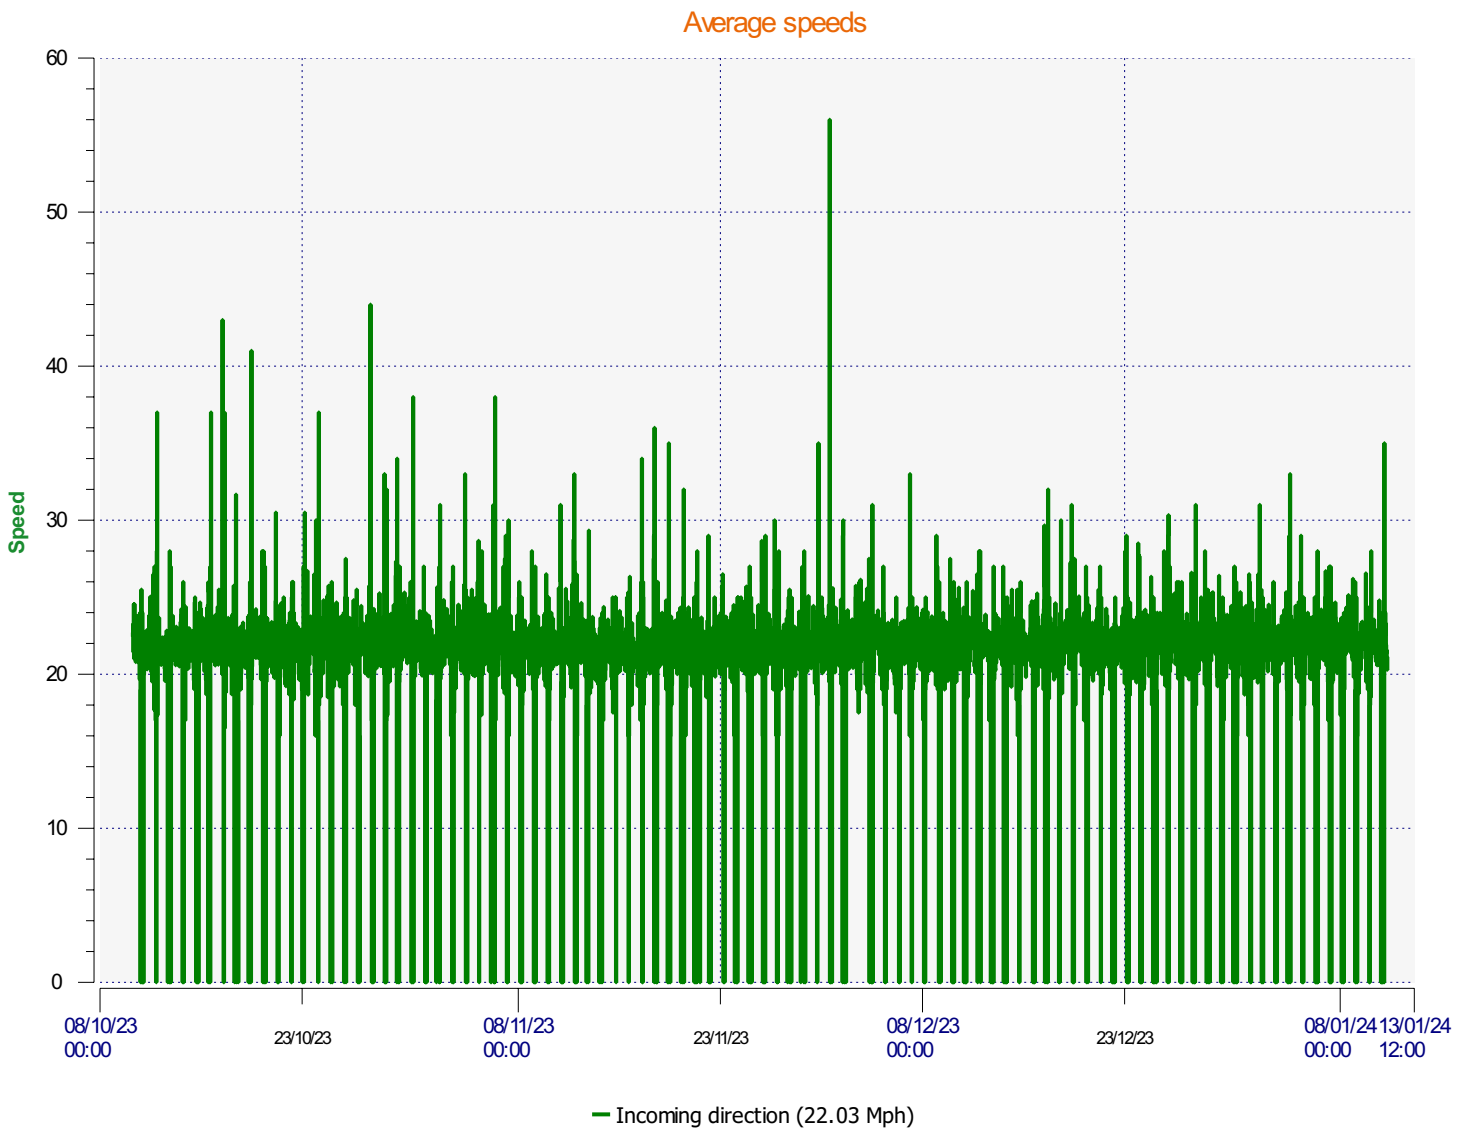

Élan Cité

DÉTECTER • INFORMER • SÉCURISER

Start date: Tuesday, October 10, 2023 10:30 AM
End date: Thursday, January 11, 2024 12:00 PM

Location:

Comments:

Start date: Tuesday, October 10, 2023 10:30 AM
End date: Thursday, January 11, 2024 12:00 PM

Location:

Comments:

Start date: Tuesday, October 10, 2023 10:30 AM
End date: Thursday, January 11, 2024 12:00 PM

Location:

Comments:

Start date: Tuesday, October 10, 2023 10:30 AM
End date: Thursday, January 11, 2024 12:00 PM

Location:

Comments:

Speed percentiles (incoming)

V30: 19.00Mph **V50:** 21.00Mph **V85:** 25.00Mph

Start date: Tuesday, October 10, 2023 10:30 AM
End date: Thursday, January 11, 2024 12:00 PM

Location:

Comments:

Speed percentile(outgoing)

V30: 0.00Mph **V50:** 0.00Mph **V85:** 0.00Mph

Start date: Tuesday, October 10, 2023 10:30 AM
End date: Thursday, January 11, 2024 12:00 PM

Location:

Comments: