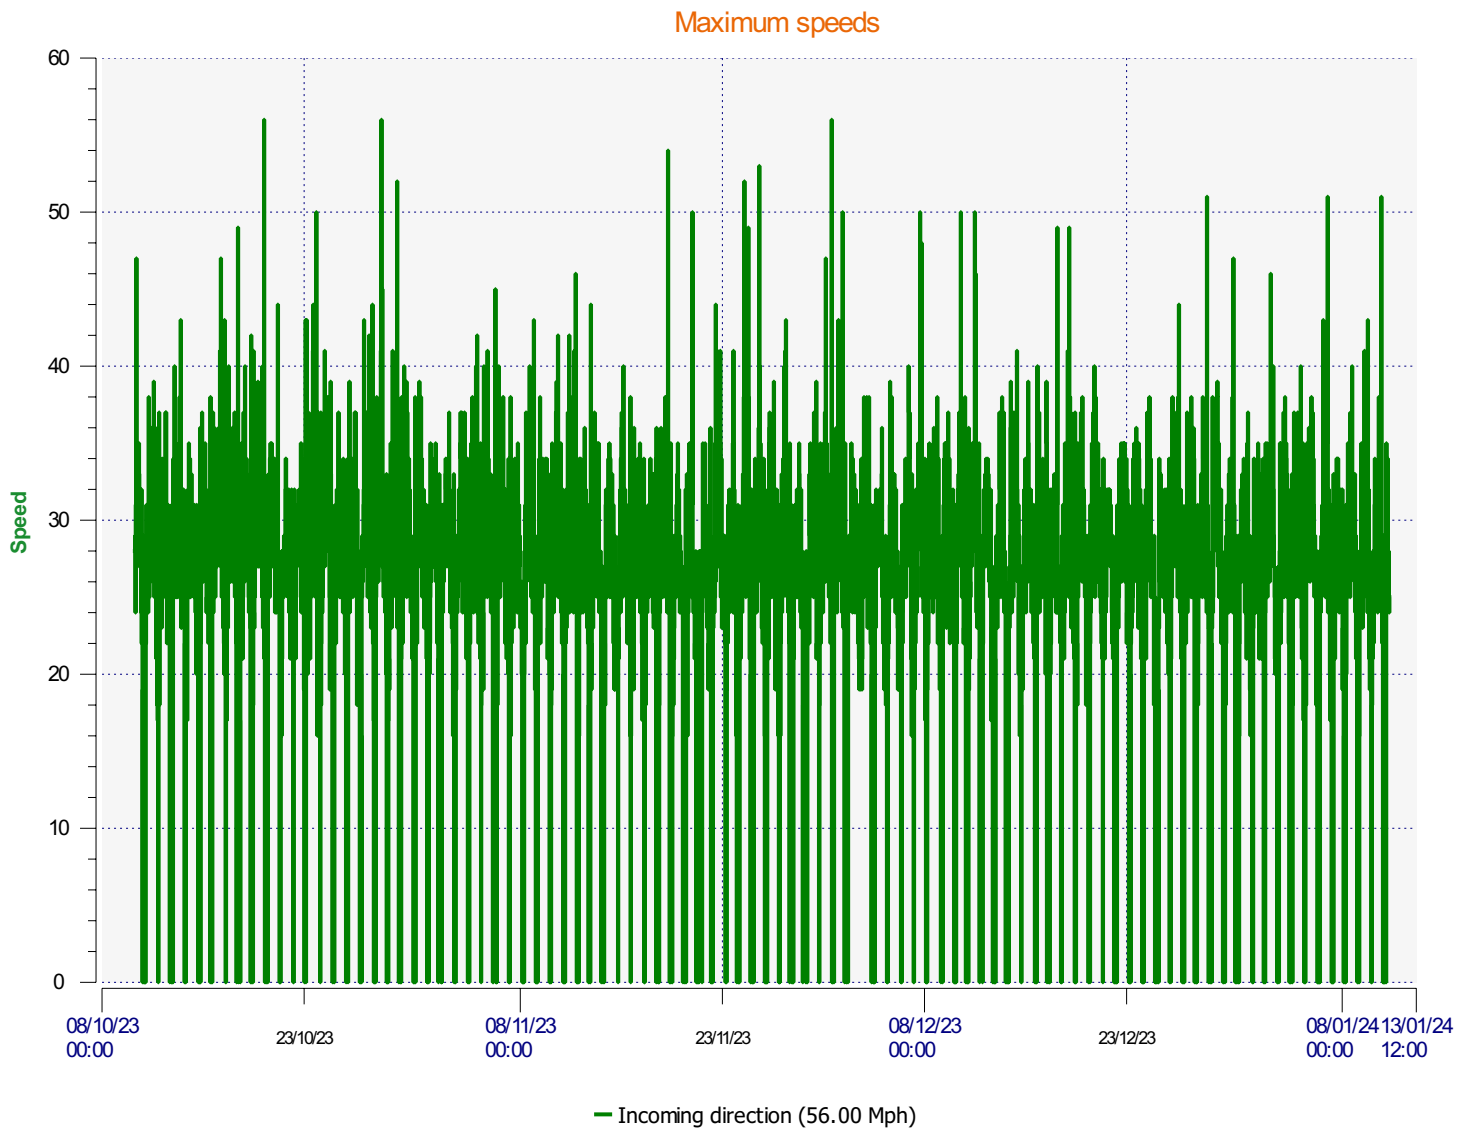

Élan Cité

DÉTECTER • INFORMER • SÉCURISER

Start date: Tuesday, October 10, 2023 10:30 AM
End date: Thursday, January 11, 2024 12:00 PM

Location:

Comments:

Start date: Tuesday, October 10, 2023 10:30 AM
End date: Thursday, January 11, 2024 12:00 PM

Location:

Comments:

Start date: Tuesday, October 10, 2023 10:30 AM
End date: Thursday, January 11, 2024 12:00 PM

Location:

Comments:

Start date: Tuesday, October 10, 2023 10:30 AM
End date: Thursday, January 11, 2024 12:00 PM

Location:

Comments:

Speed percentiles (incoming)

V30: 19.00Mph **V50:** 21.00Mph **V85:** 25.00Mph

Start date: Tuesday, October 10, 2023 10:30 AM
End date: Thursday, January 11, 2024 12:00 PM

Location:

Comments:

Speed percentile(outgoing)

V30: 0.00Mph **V50:** 0.00Mph **V85:** 0.00Mph

Start date: Tuesday, October 10, 2023 10:30 AM
End date: Thursday, January 11, 2024 12:00 PM

Location:

Comments: