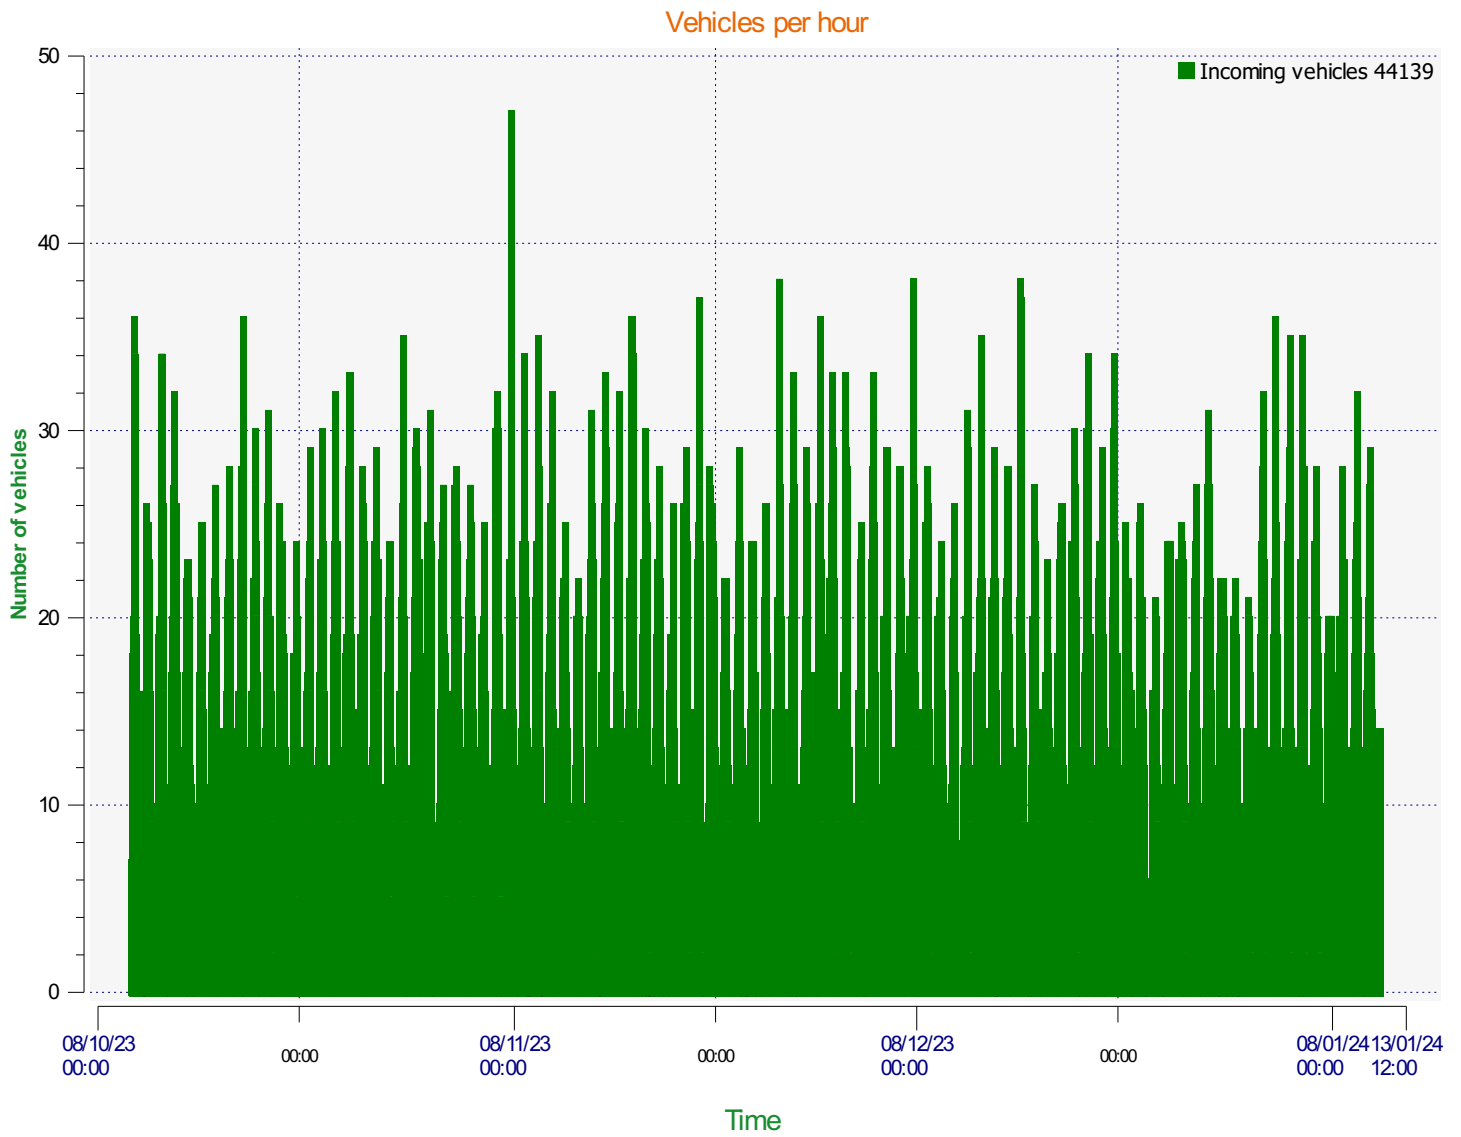

Location:

Comments:

Start date: Tuesday, October 10, 2023 10:30 AM
End date: Thursday, January 11, 2024 12:00 PM

Location:

Comments:

Start date: Tuesday, October 10, 2023 10:30 AM
End date: Thursday, January 11, 2024 12:00 PM

Location:

Comments:

Speed percentiles (incoming)

V30: 19.00Mph **V50:** 21.00Mph **V85:** 25.00Mph

Start date: Tuesday, October 10, 2023 10:30 AM
End date: Thursday, January 11, 2024 12:00 PM

Location:

Comments:

Speed percentile(outgoing)

V30: 0.00Mph **V50:** 0.00Mph **V85:** 0.00Mph

Start date: Tuesday, October 10, 2023 10:30 AM
End date: Thursday, January 11, 2024 12:00 PM

Location:

Comments: