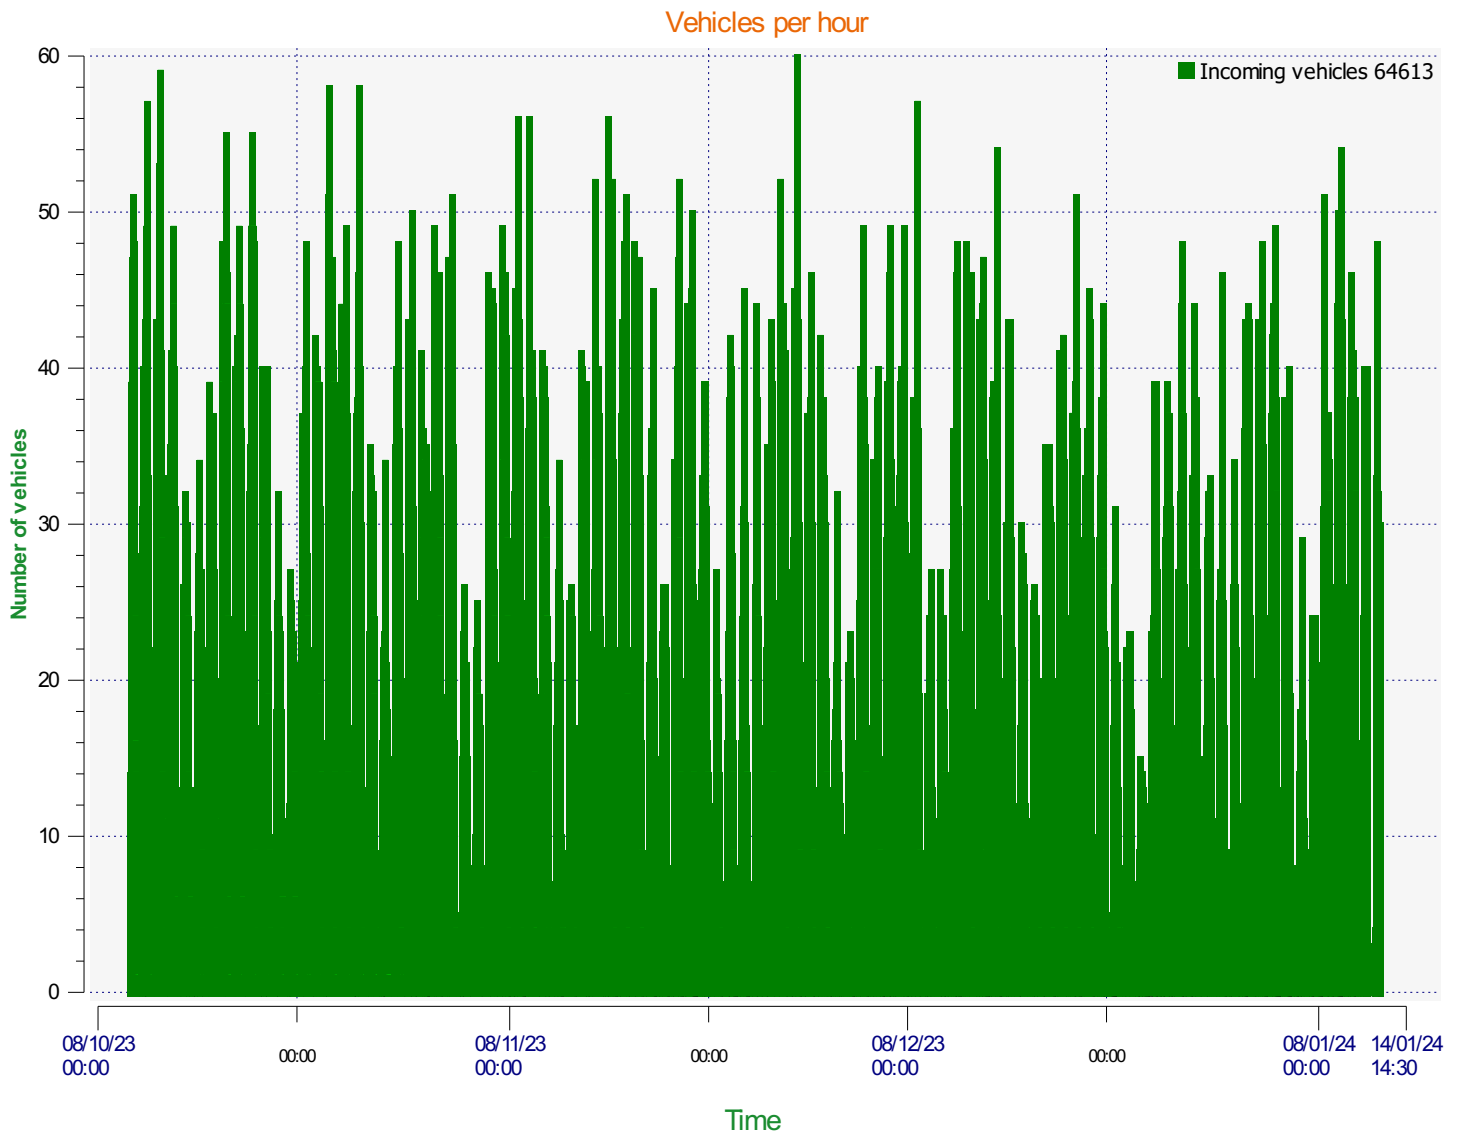

Location:

Comments:

Start date: Tuesday, October 10, 2023 9:30 AM
End date: Friday, January 12, 2024 2:30 PM

Location:

Comments:

Start date: Tuesday, October 10, 2023 9:30 AM
End date: Friday, January 12, 2024 2:30 PM

Location:

Comments:

Speed percentiles (incoming)

V30: 18.00Mph **V50:** 20.00Mph **V85:** 25.00Mph

Start date: Tuesday, October 10, 2023 9:30 AM
End date: Friday, January 12, 2024 2:30 PM

Location:

Comments:

Speed percentile(outgoing)

V30: 0.00Mph **V50:** 0.00Mph **V85:** 0.00Mph

Start date: Tuesday, October 10, 2023 9:30 AM
End date: Friday, January 12, 2024 2:30 PM

Location:

Comments: