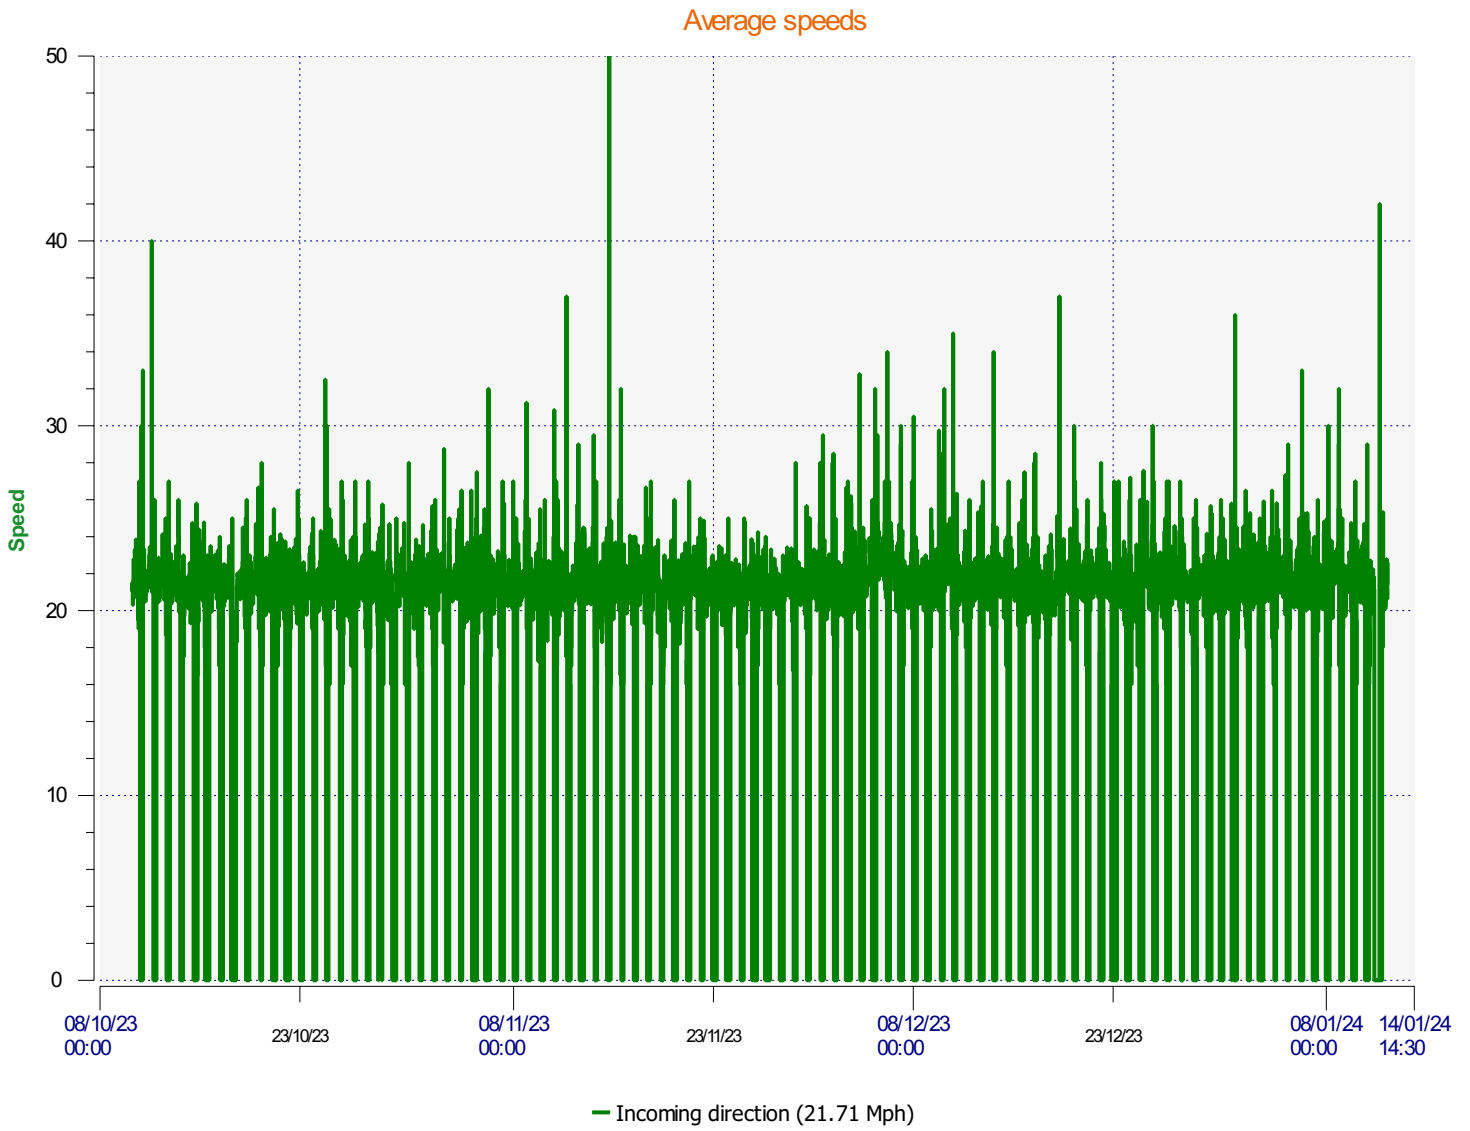

Élan Cité

DÉTECTER • INFORMER • SÉCURISER

Start date: Tuesday, October 10, 2023 9:30 AM
End date: Friday, January 12, 2024 2:30 PM

Location:

Comments:

Start date: Tuesday, October 10, 2023 9:30 AM
End date: Friday, January 12, 2024 2:30 PM

Location:

Comments:

Start date: Tuesday, October 10, 2023 9:30 AM
End date: Friday, January 12, 2024 2:30 PM

Location:

Comments:

Start date: Tuesday, October 10, 2023 9:30 AM
End date: Friday, January 12, 2024 2:30 PM

Location:

Comments:

Speed percentiles (incoming)

V30: 18.00Mph **V50:** 20.00Mph **V85:** 25.00Mph

Start date: Tuesday, October 10, 2023 9:30 AM
End date: Friday, January 12, 2024 2:30 PM

Location:

Comments: