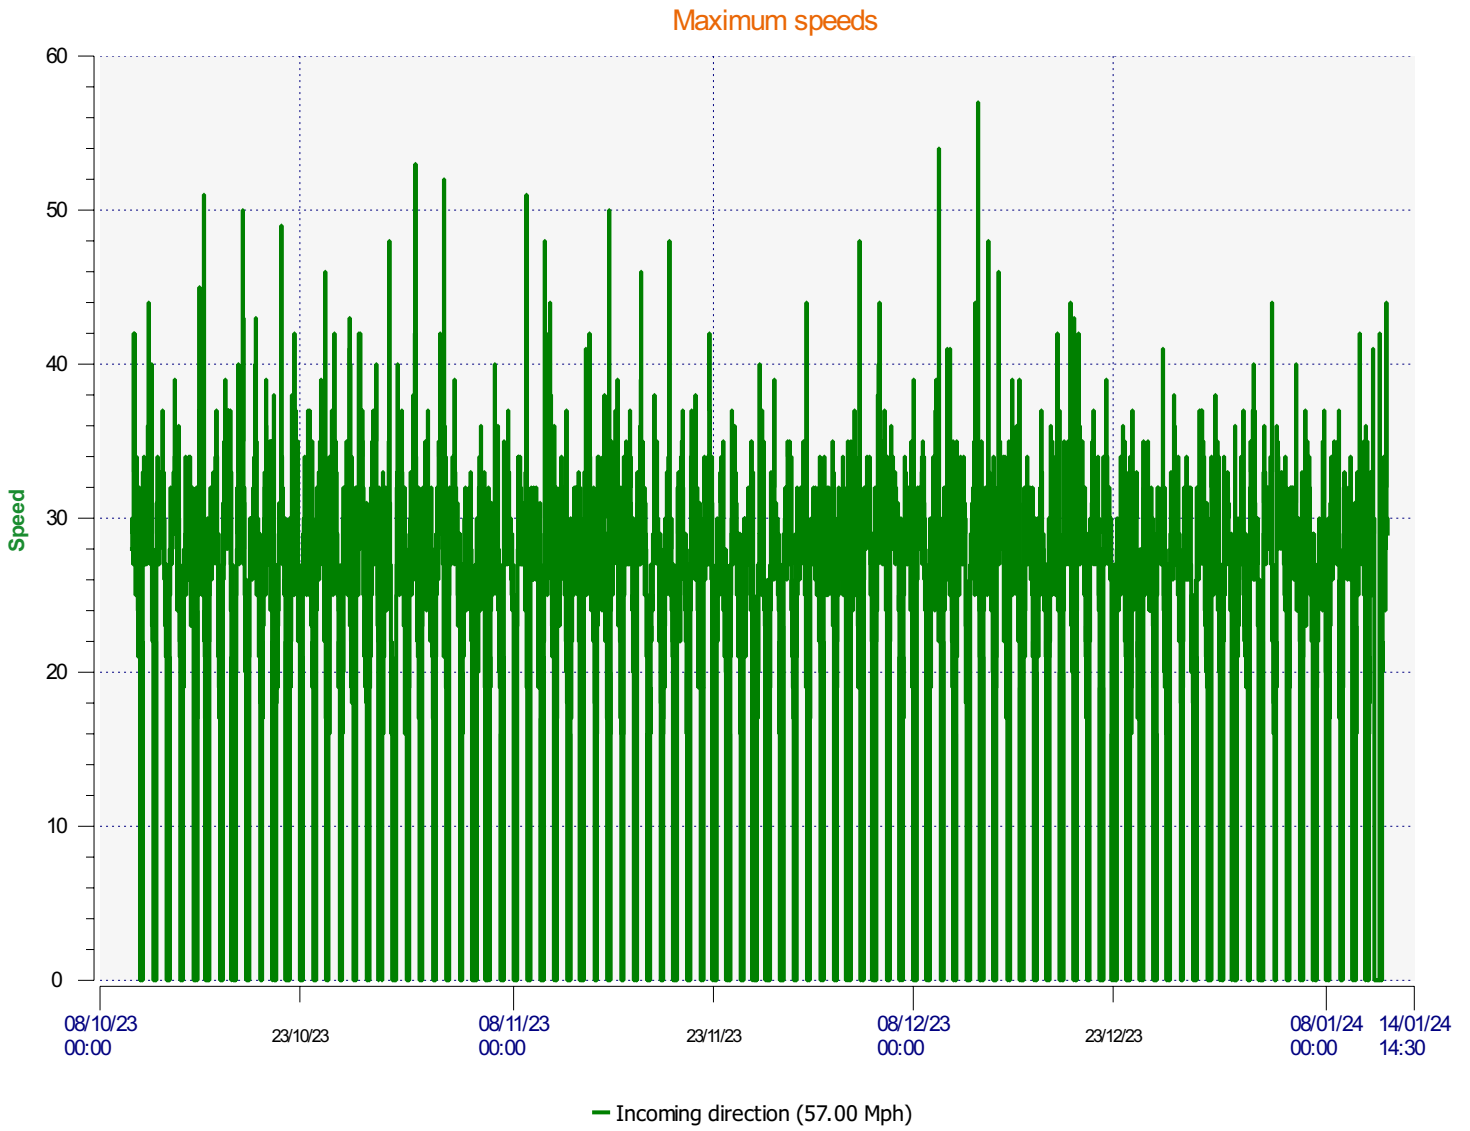

Élan Cité

DÉTECTER • INFORMER • SÉCURISER

Start date: Tuesday, October 10, 2023 9:30 AM
End date: Friday, January 12, 2024 2:30 PM

Location:

Comments:

Start date: Tuesday, October 10, 2023 9:30 AM
End date: Friday, January 12, 2024 2:30 PM

Location:

Comments:

Start date: Tuesday, October 10, 2023 9:30 AM
End date: Friday, January 12, 2024 2:30 PM

Location:

Comments:

Start date: Tuesday, October 10, 2023 9:30 AM
End date: Friday, January 12, 2024 2:30 PM

Location:

Comments:

Speed percentiles (incoming)

V30: 18.00Mph **V50:** 20.00Mph **V85:** 25.00Mph

Start date: Tuesday, October 10, 2023 9:30 AM
End date: Friday, January 12, 2024 2:30 PM

Location:

Comments:

Speed percentile(outgoing)

V30: 0.00Mph **V50:** 0.00Mph **V85:** 0.00Mph

Start date: Tuesday, October 10, 2023 9:30 AM
End date: Friday, January 12, 2024 2:30 PM

Location:

Comments: