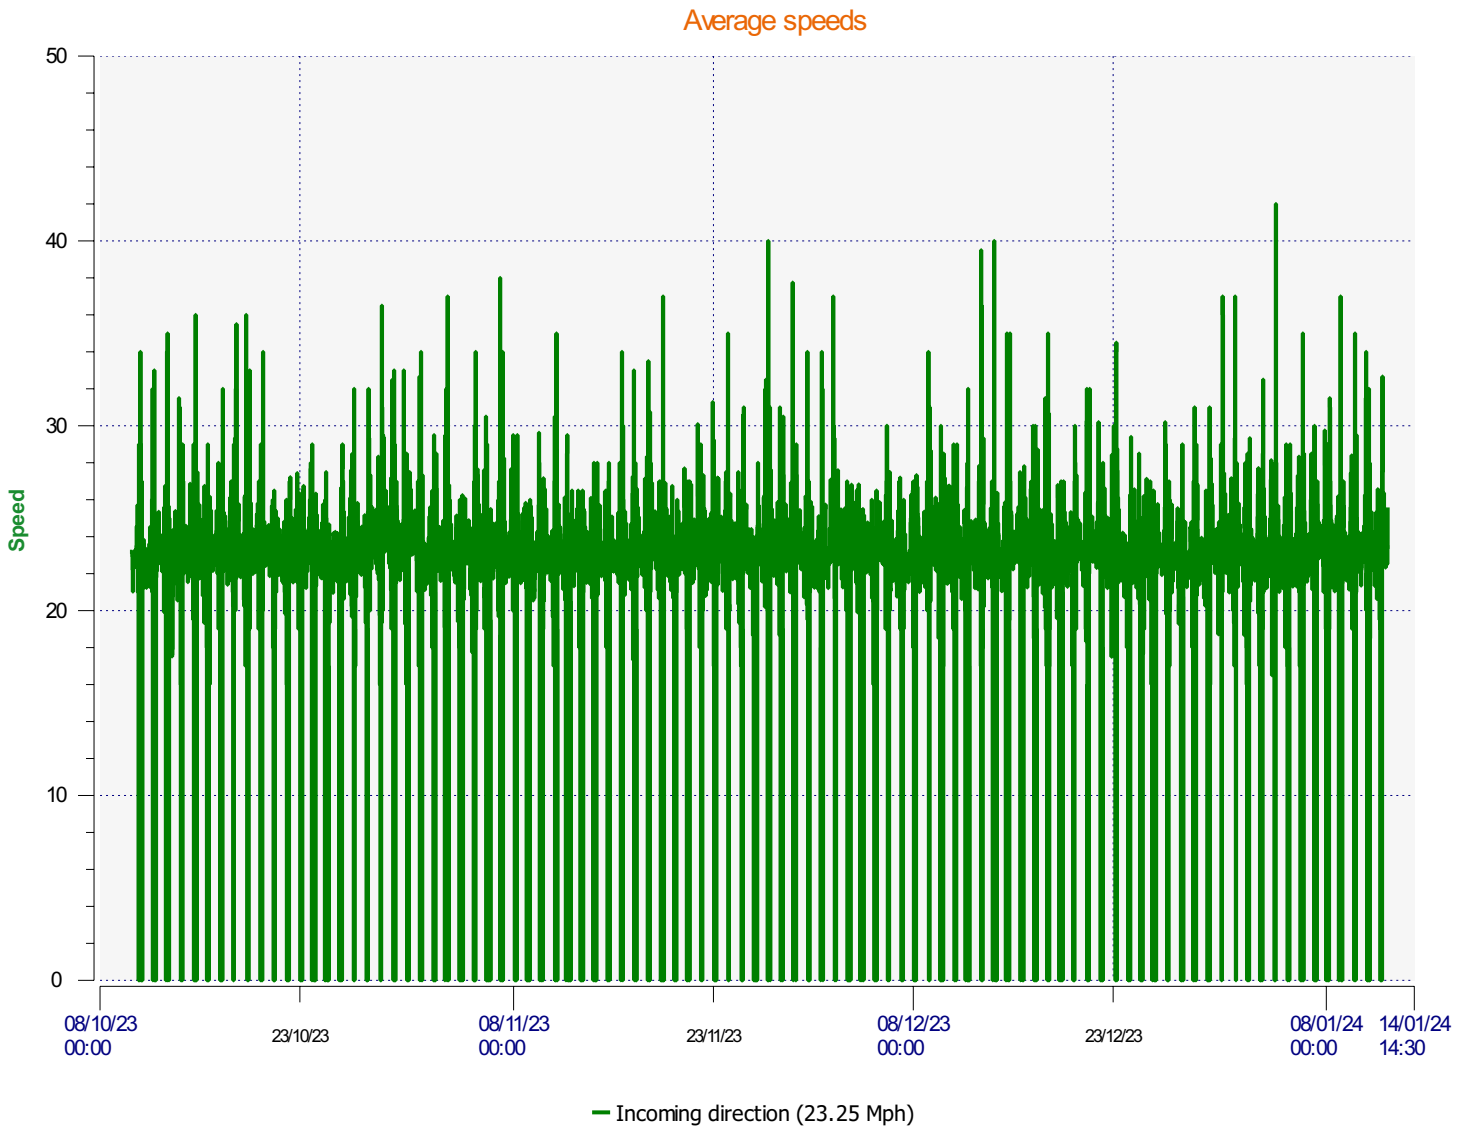

Élan Cité

DÉTECTER • INFORMER • SÉCURISER

Start date: Tuesday, October 10, 2023 9:30 AM
End date: Friday, January 12, 2024 2:30 PM

Location:

Comments:

Start date: Tuesday, October 10, 2023 9:30 AM
End date: Friday, January 12, 2024 2:30 PM

Location:

Comments:

Start date: Tuesday, October 10, 2023 9:30 AM
End date: Friday, January 12, 2024 2:30 PM

Location:

Comments:

Start date: Tuesday, October 10, 2023 9:30 AM
End date: Friday, January 12, 2024 2:30 PM

Location:

Comments:

Speed percentiles (incoming)

V30: 20.00Mph **V50:** 21.00Mph **V85:** 28.00Mph

Start date: Tuesday, October 10, 2023 9:30 AM
End date: Friday, January 12, 2024 2:30 PM

Location:

Comments:

Speed percentile(outgoing)

V30: 0.00Mph **V50:** 0.00Mph **V85:** 0.00Mph

Start date: Tuesday, October 10, 2023 9:30 AM
End date: Friday, January 12, 2024 2:30 PM

Location:

Comments: