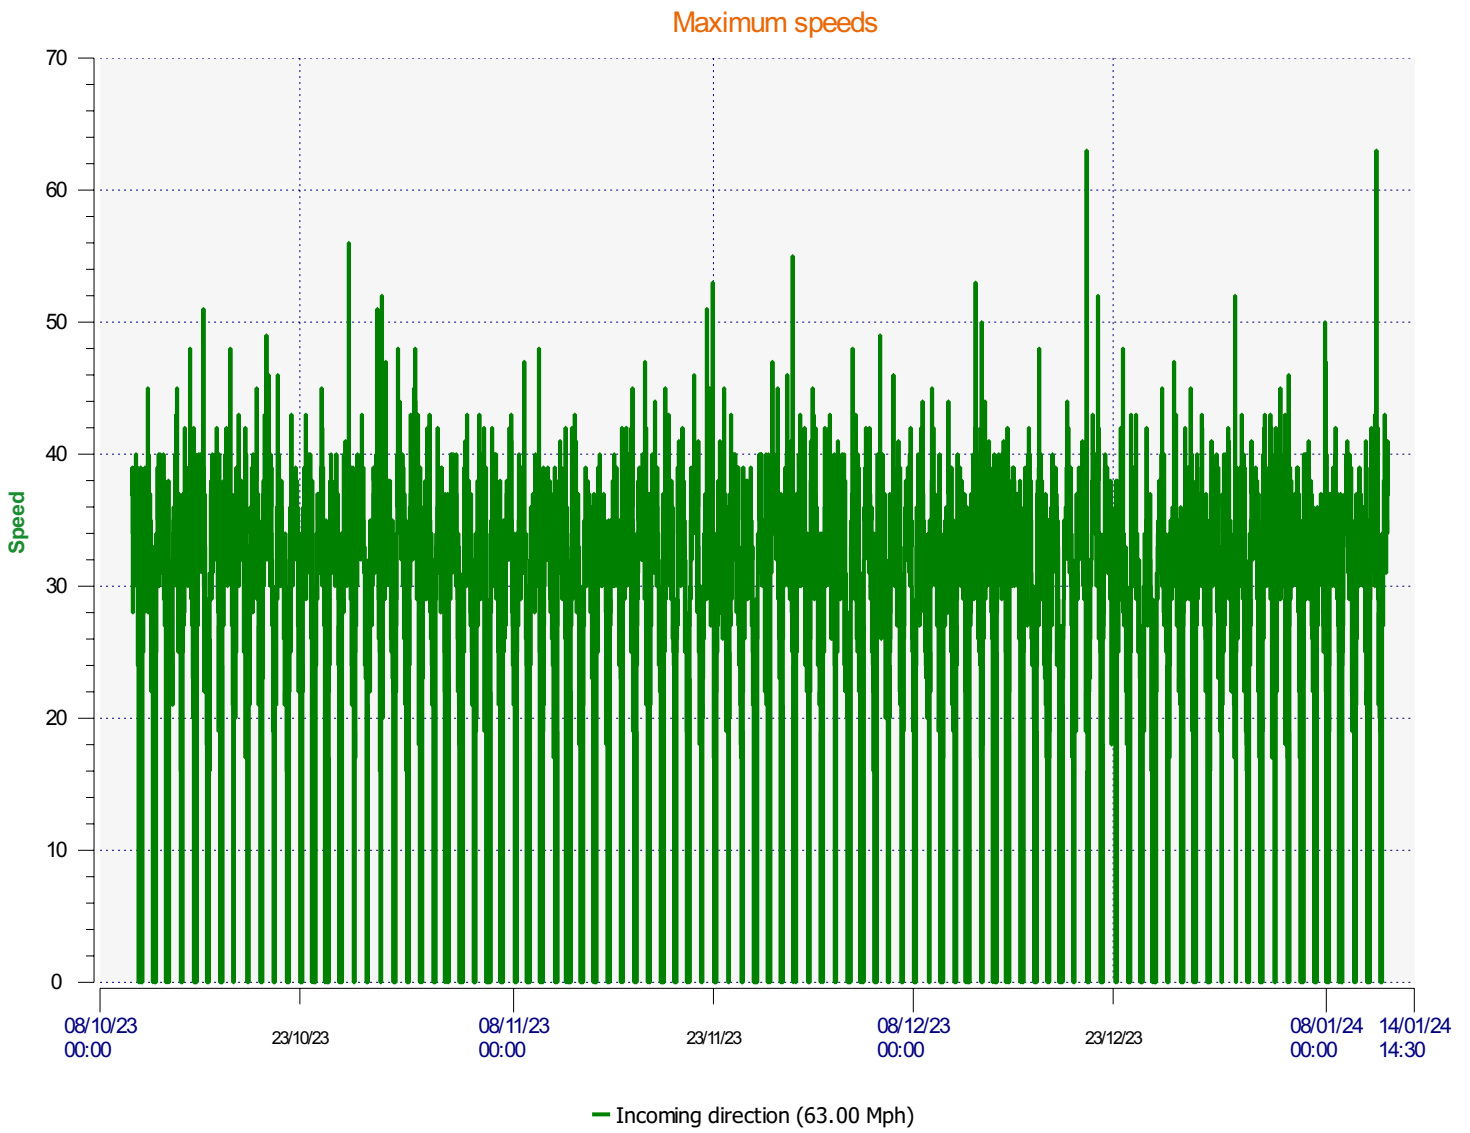

Élan Cité

DÉTECTER • INFORMER • SÉCURISER

Start date: Tuesday, October 10, 2023 9:30 AM
End date: Friday, January 12, 2024 2:30 PM

Location:

Comments:

Start date: Tuesday, October 10, 2023 9:30 AM
End date: Friday, January 12, 2024 2:30 PM

Location:

Comments:

Start date: Tuesday, October 10, 2023 9:30 AM
End date: Friday, January 12, 2024 2:30 PM

Location:

Comments:

Start date: Tuesday, October 10, 2023 9:30 AM
End date: Friday, January 12, 2024 2:30 PM

Location:

Comments:

Speed percentiles (incoming)

V30: 20.00Mph **V50:** 21.00Mph **V85:** 28.00Mph

Start date: Tuesday, October 10, 2023 9:30 AM
End date: Friday, January 12, 2024 2:30 PM

Location:

Comments:

Speed percentile(outgoing)

V30: 0.00Mph **V50:** 0.00Mph **V85:** 0.00Mph

Start date: Tuesday, October 10, 2023 9:30 AM
End date: Friday, January 12, 2024 2:30 PM

Location:

Comments: