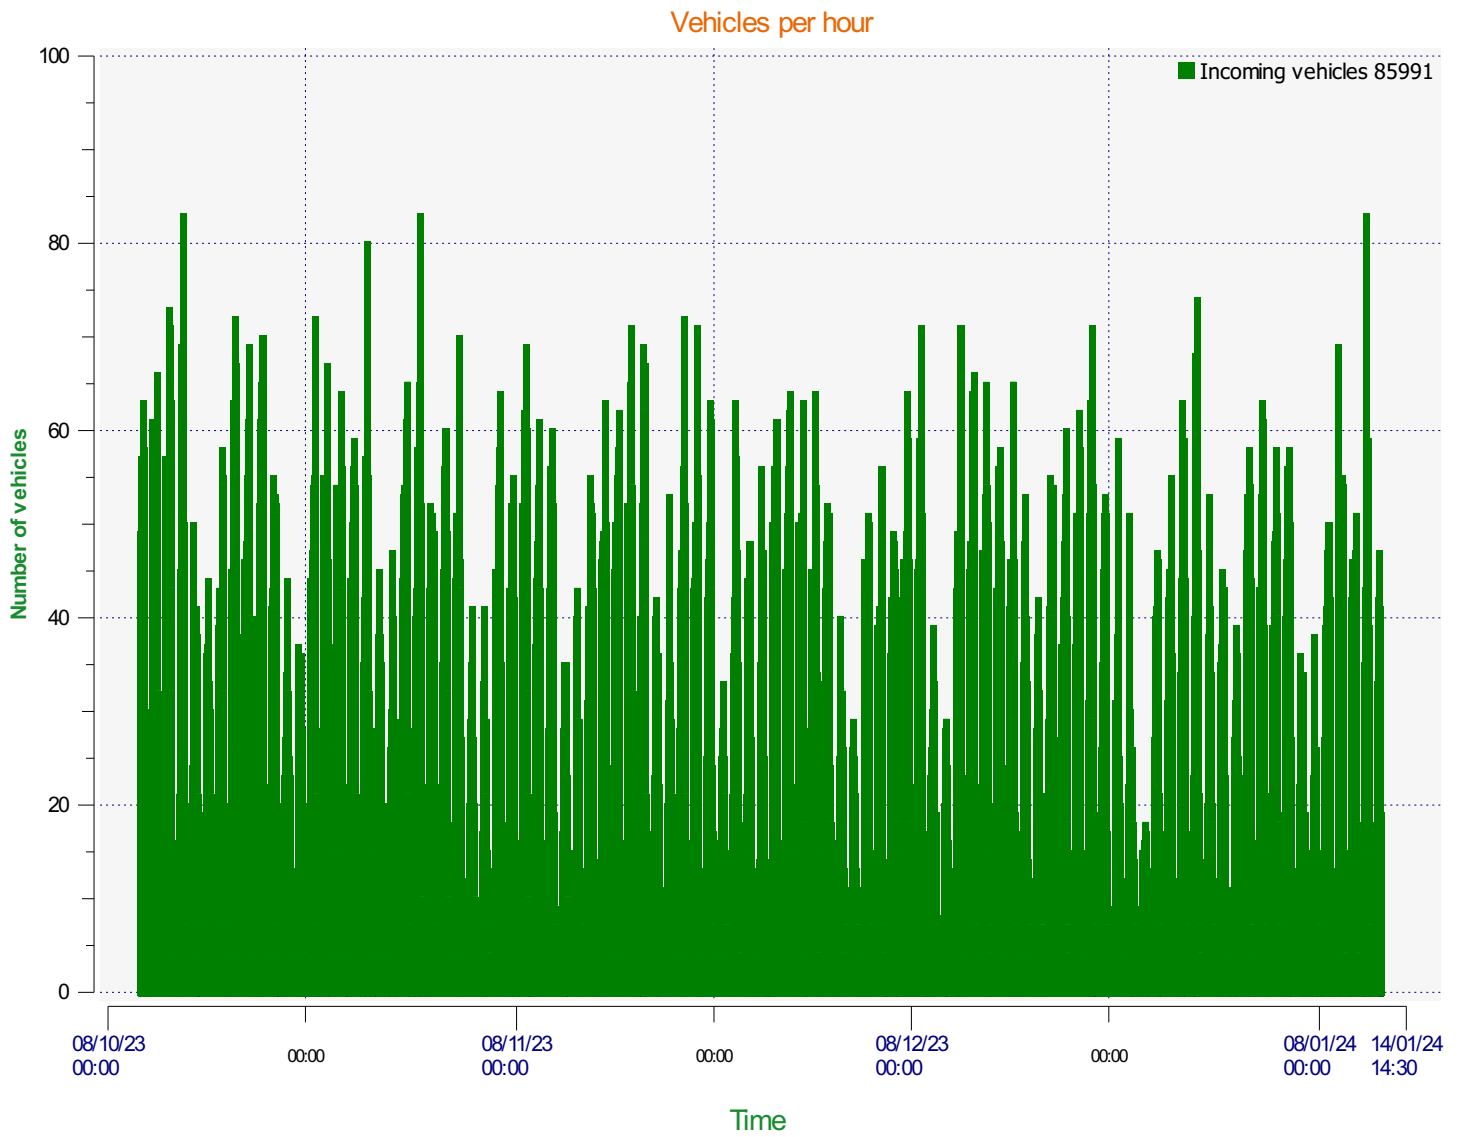

Location:

Comments:

Start date: Tuesday, October 10, 2023 9:30 AM
End date: Friday, January 12, 2024 2:30 PM

Location:

Comments:

Start date: Tuesday, October 10, 2023 9:30 AM
End date: Friday, January 12, 2024 2:30 PM

Location:

Comments:

Speed percentiles (incoming)

V30: 20.00Mph **V50:** 21.00Mph **V85:** 28.00Mph

Start date: Tuesday, October 10, 2023 9:30 AM
End date: Friday, January 12, 2024 2:30 PM

Location:

Comments:

Speed percentile(outgoing)

V30: 0.00Mph **V50:** 0.00Mph **V85:** 0.00Mph

Start date: Tuesday, October 10, 2023 9:30 AM
End date: Friday, January 12, 2024 2:30 PM

Location:

Comments: