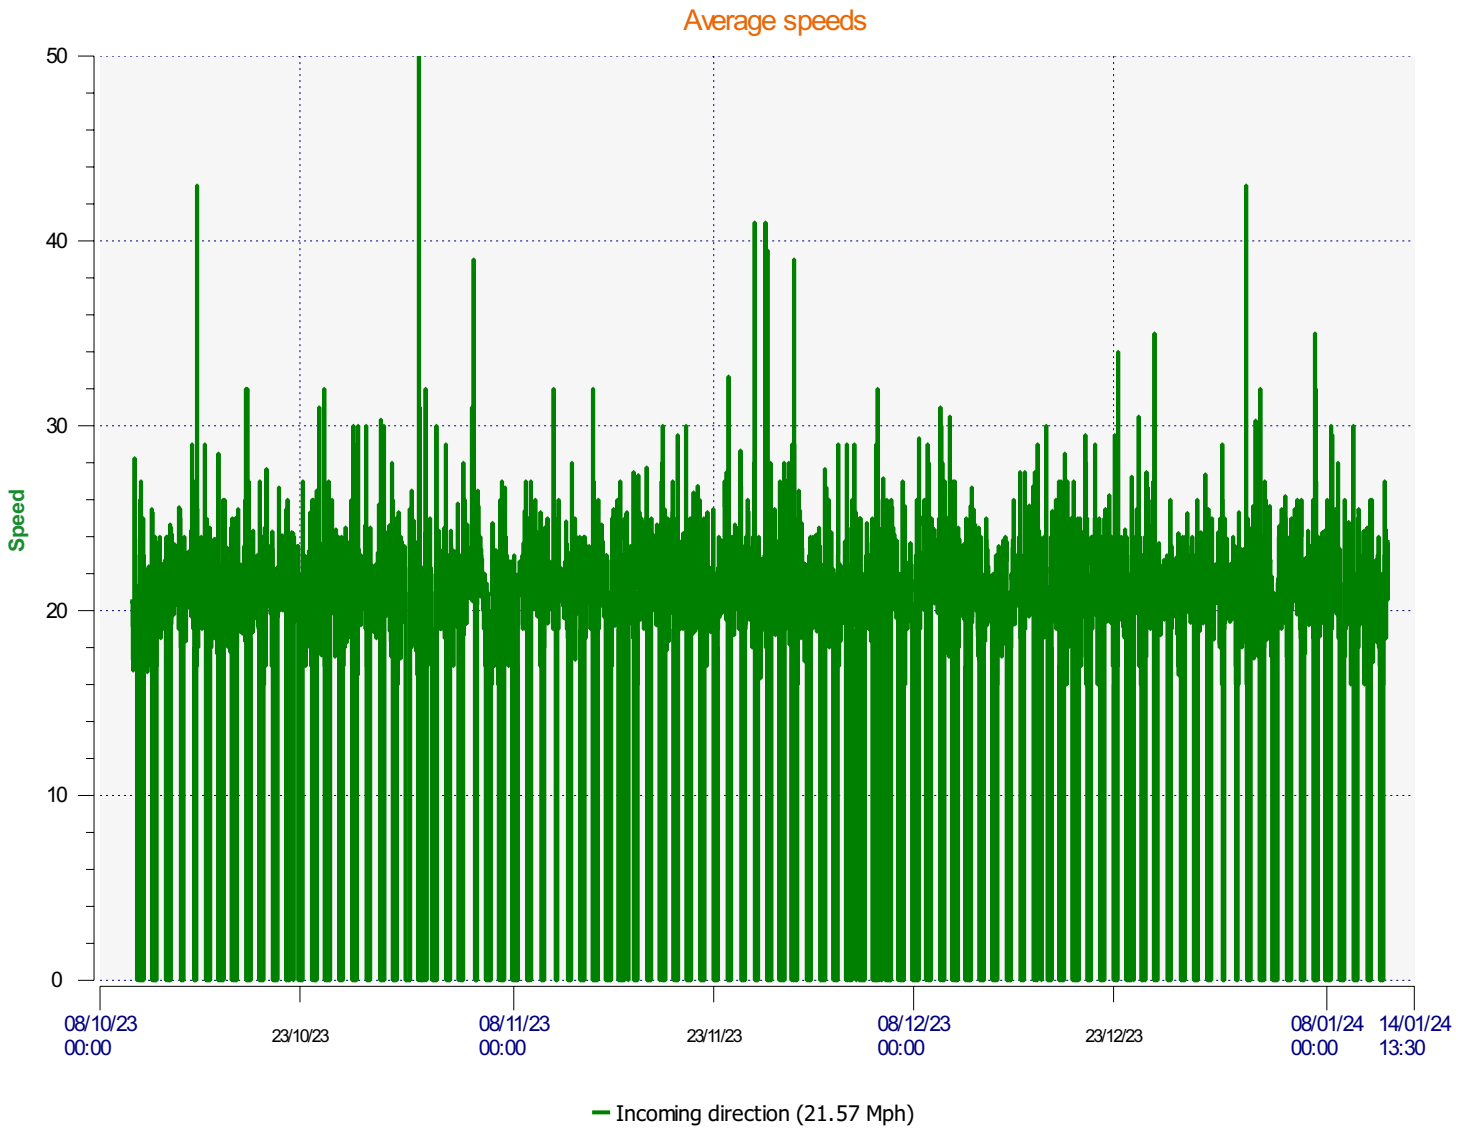

# Élan Cité

DÉTECTER • INFORMER • SÉCURISER

---

**Start date:** Tuesday, October 10, 2023 10:00 AM  
**End date:** Friday, January 12, 2024 1:30 PM

**Location:**

**Comments:**

---

**Start date:** Tuesday, October 10, 2023 10:00 AM  
**End date:** Friday, January 12, 2024 1:30 PM

**Location:**

**Comments:**

**Start date:** Tuesday, October 10, 2023 10:00 AM  
**End date:** Friday, January 12, 2024 1:30 PM

**Location:**

**Comments:**

**Start date:** Tuesday, October 10, 2023 10:00 AM  
**End date:** Friday, January 12, 2024 1:30 PM

**Location:**

**Comments:**

**Start date:** Tuesday, October 10, 2023 10:00 AM  
**End date:** Friday, January 12, 2024 1:30 PM

**Location:**

**Comments:**

---

**Start date:** Tuesday, October 10, 2023 10:00 AM  
**End date:** Friday, January 12, 2024 1:30 PM

**Location:**

**Comments:**

---

**Speed percentiles (incoming)**

**V30:** 18.00Mph **V50:** 20.00Mph **V85:** 24.00Mph

**Start date:** Tuesday, October 10, 2023 10:00 AM  
**End date:** Friday, January 12, 2024 1:30 PM