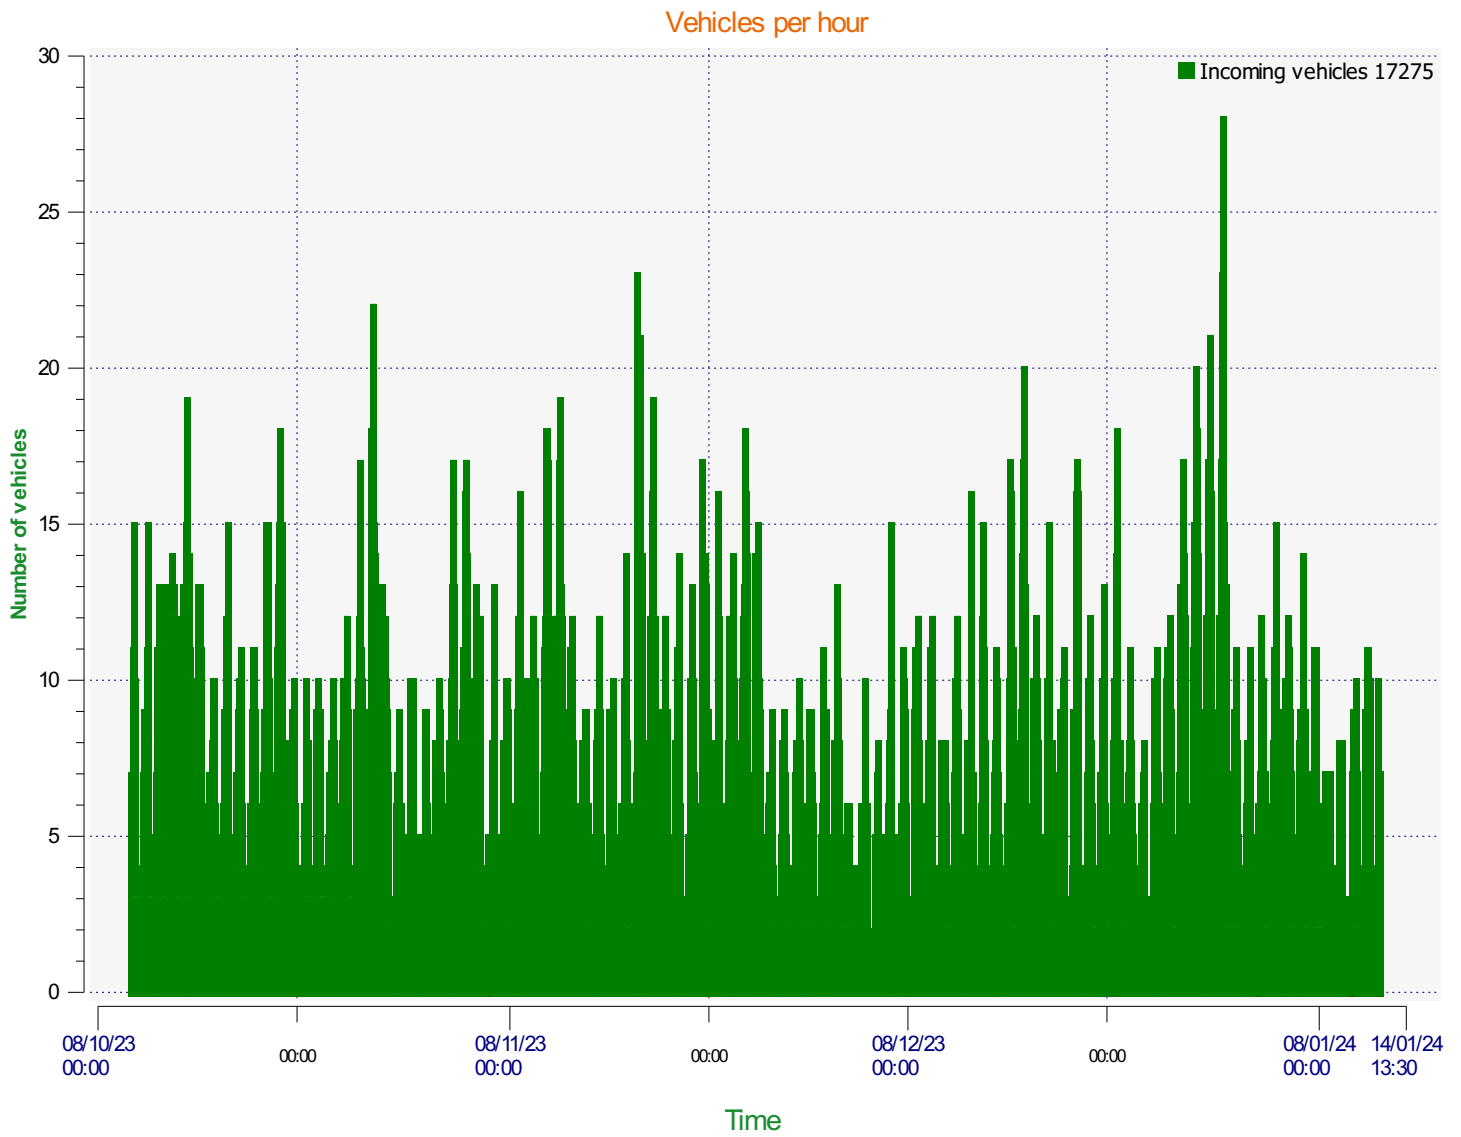

**Location:**

**Comments:**

**Start date:** Tuesday, October 10, 2023 10:00 AM  
**End date:** Friday, January 12, 2024 1:30 PM

**Location:**

**Comments:**

**Start date:** Tuesday, October 10, 2023 10:00 AM  
**End date:** Friday, January 12, 2024 1:30 PM

**Location:**

**Comments:**

**Start date:** Tuesday, October 10, 2023 10:00 AM  
**End date:** Friday, January 12, 2024 1:30 PM

**Location:**

**Comments:**

---

**Start date:** Tuesday, October 10, 2023 10:00 AM  
**End date:** Friday, January 12, 2024 1:30 PM

**Location:**

**Comments:**

---

**Speed percentiles (incoming)**

**V30:** 18.00Mph **V50:** 20.00Mph **V85:** 24.00Mph

**Start date:** Tuesday, October 10, 2023 10:00 AM  
**End date:** Friday, January 12, 2024 1:30 PM

**Location:**

**Comments:**

**Speed percentile(outgoing)**

**V30:** 0.00Mph    **V50:** 0.00Mph    **V85:** 0.00Mph

**Start date:** Tuesday, October 10, 2023 10:00 AM  
**End date:** Friday, January 12, 2024 1:30 PM