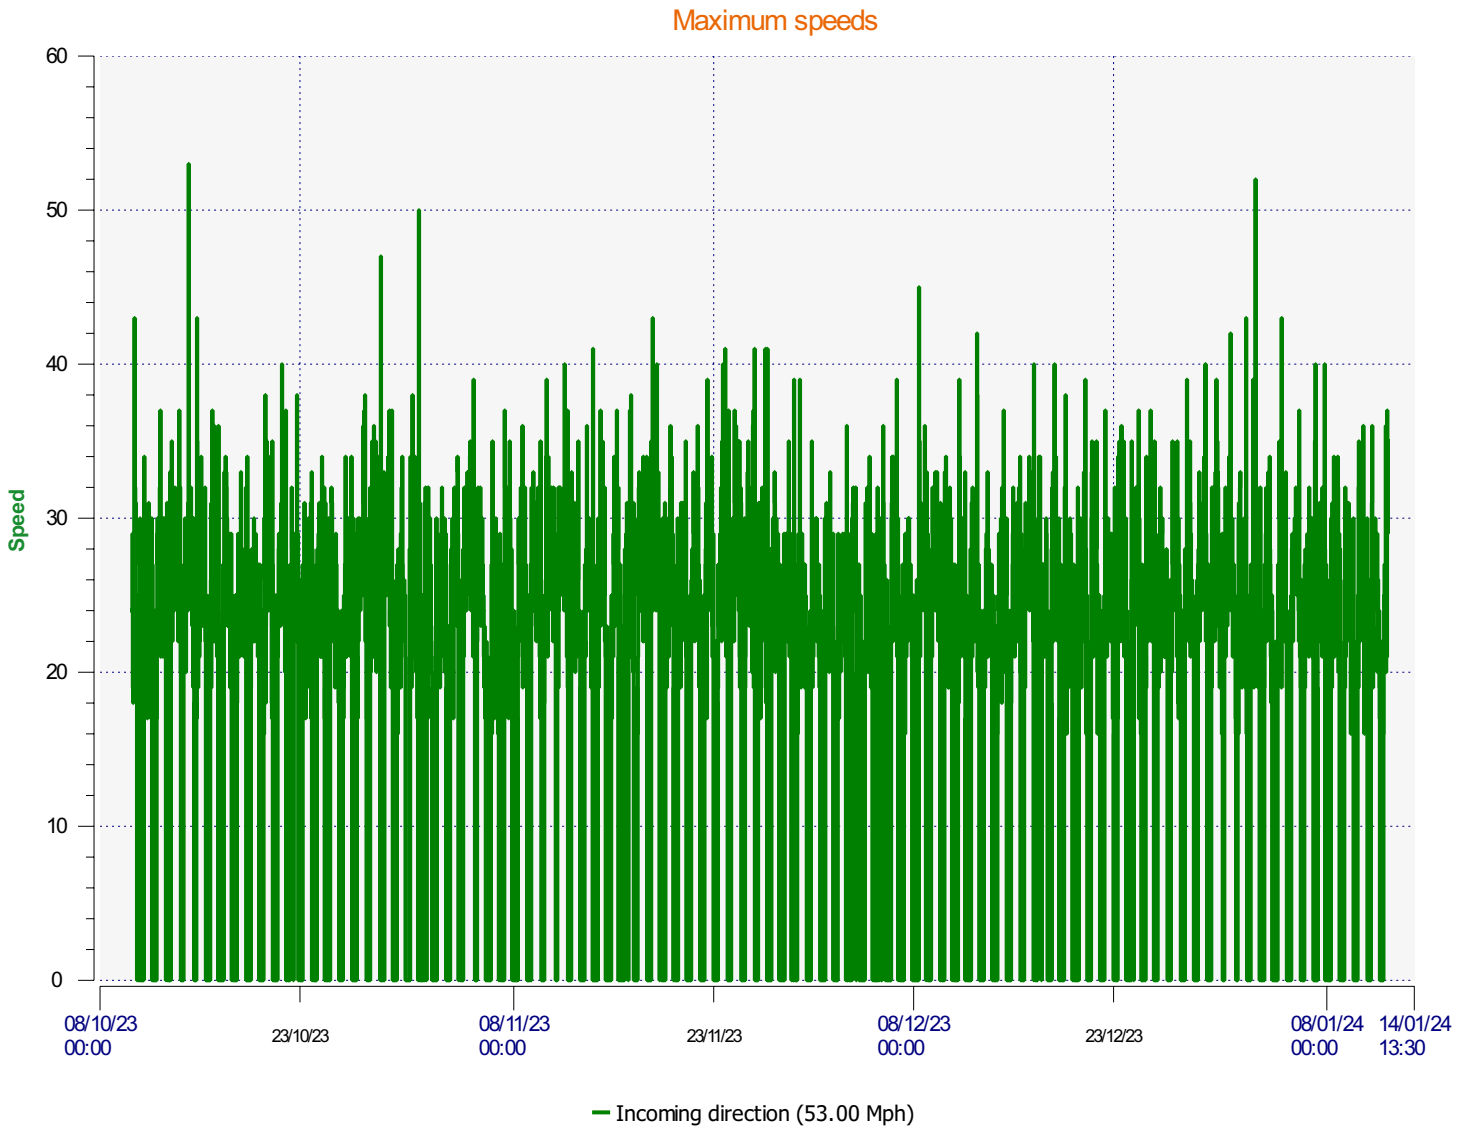

# Élan Cité

DÉTECTER • INFORMER • SÉCURISER

---

**Start date:** Tuesday, October 10, 2023 10:00 AM  
**End date:** Friday, January 12, 2024 1:30 PM

**Location:**

**Comments:**

---

**Start date:** Tuesday, October 10, 2023 10:00 AM  
**End date:** Friday, January 12, 2024 1:30 PM

**Location:**

**Comments:**

**Start date:** Tuesday, October 10, 2023 10:00 AM  
**End date:** Friday, January 12, 2024 1:30 PM

**Location:**

**Comments:**

**Start date:** Tuesday, October 10, 2023 10:00 AM  
**End date:** Friday, January 12, 2024 1:30 PM

**Location:**

**Comments:**

**Start date:** Tuesday, October 10, 2023 10:00 AM  
**End date:** Friday, January 12, 2024 1:30 PM

**Location:**

**Comments:**

---

**Start date:** Tuesday, October 10, 2023 10:00 AM  
**End date:** Friday, January 12, 2024 1:30 PM

**Location:**

**Comments:**

---

**Speed percentiles (incoming)**

**V30:** 18.00Mph **V50:** 20.00Mph **V85:** 24.00Mph

**Start date:** Tuesday, October 10, 2023 10:00 AM  
**End date:** Friday, January 12, 2024 1:30 PM