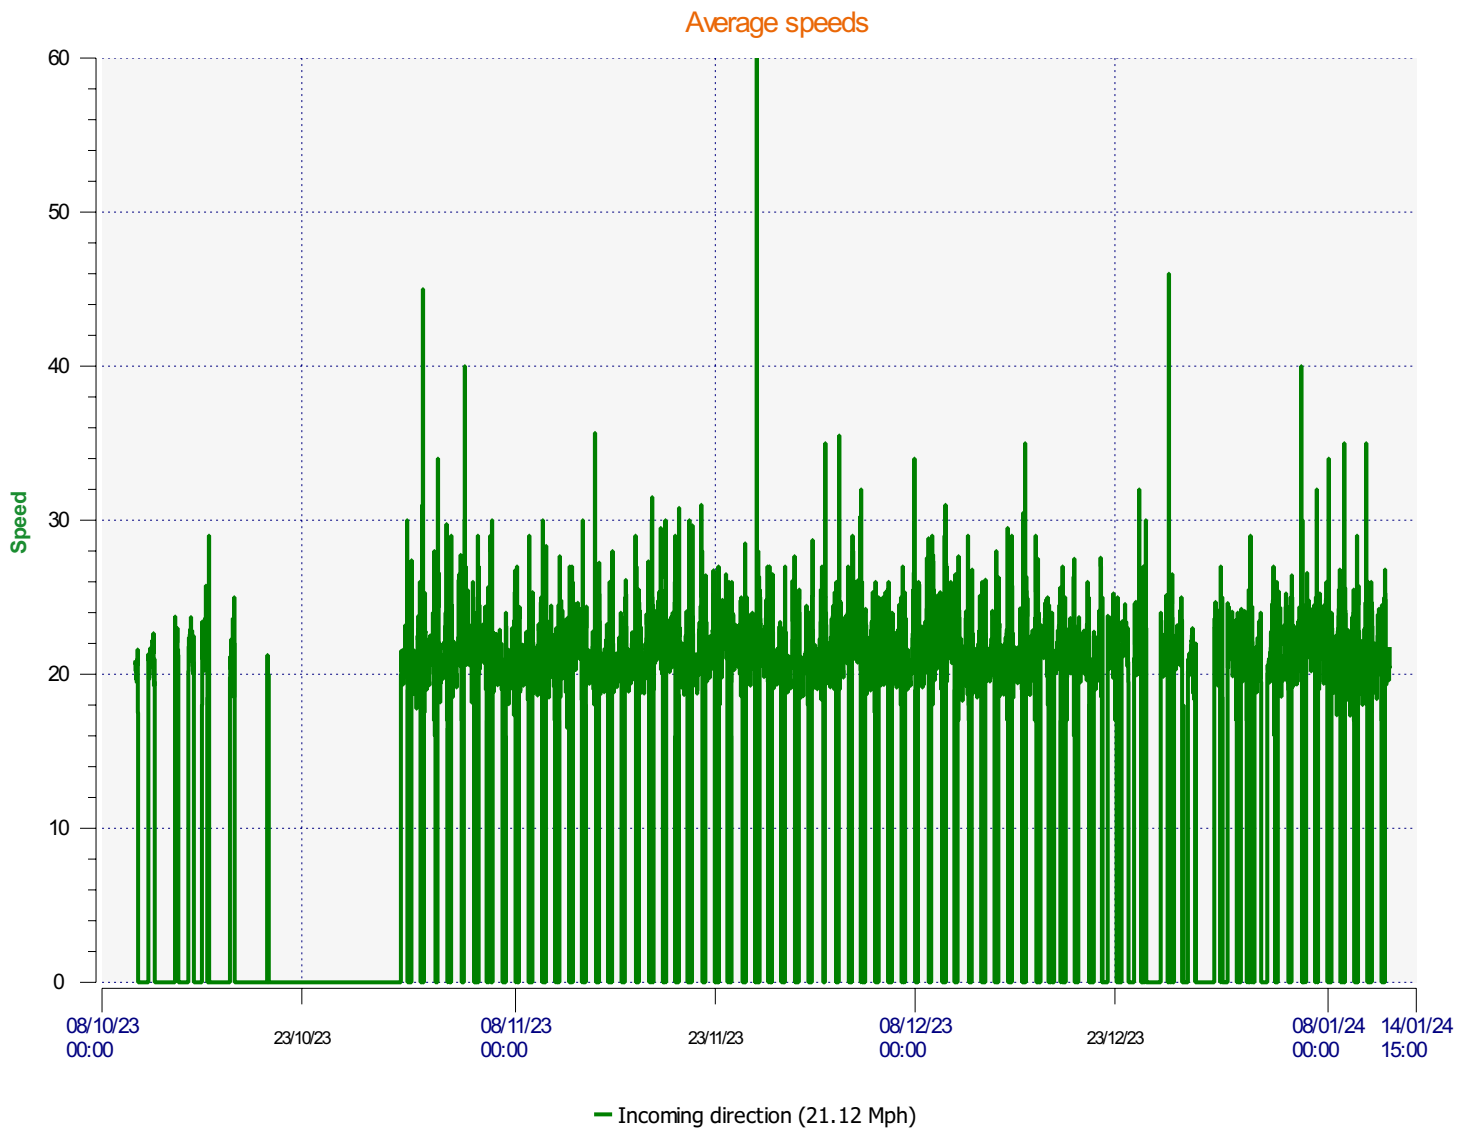

Start date: Tuesday, October 10, 2023 12:00 PM
End date: Friday, January 12, 2024 3:00 PM

Location:

Comments: