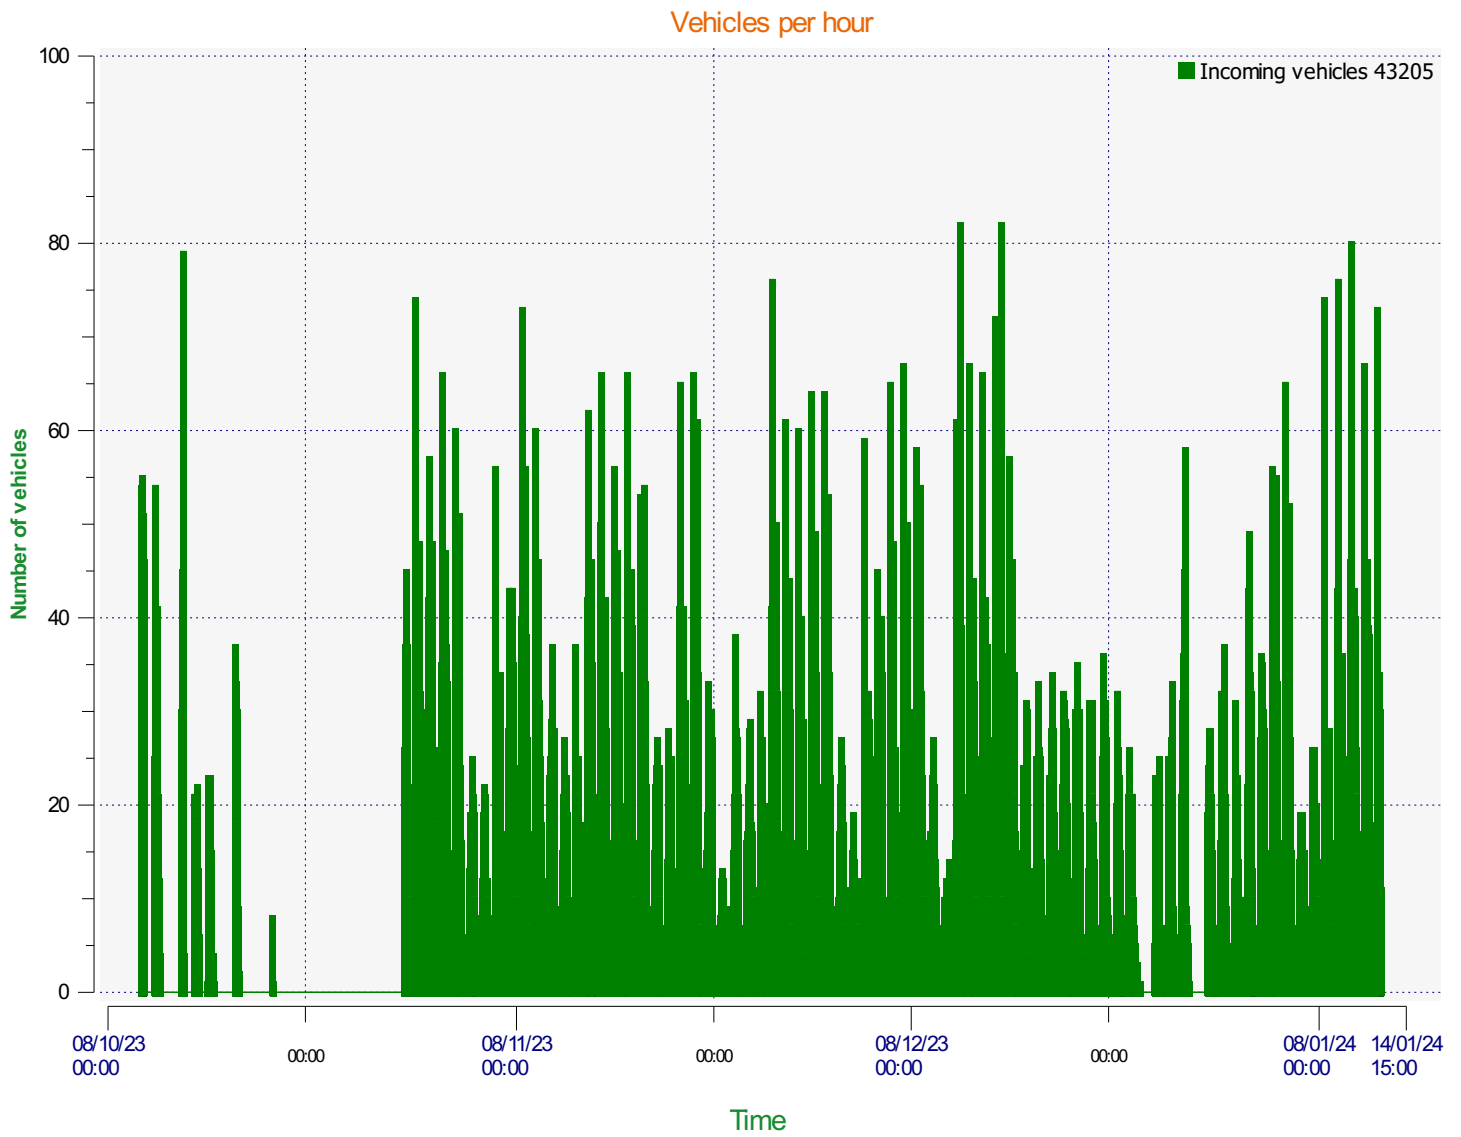

Location:

Comments:

Start date: Tuesday, October 10, 2023 12:00 PM
End date: Friday, January 12, 2024 3:00 PM

Location:

Comments:

Start date: Tuesday, October 10, 2023 12:00 PM
End date: Friday, January 12, 2024 3:00 PM

Location:

Comments:

Speed percentiles (incoming)

V30: 18.00Mph **V50:** 20.00Mph **V85:** 24.00Mph

Start date: Tuesday, October 10, 2023 12:00 PM
End date: Friday, January 12, 2024 3:00 PM

Location:

Comments:

Speed percentile(outgoing)

V30: 0.00Mph **V50:** 0.00Mph **V85:** 0.00Mph

Start date: Tuesday, October 10, 2023 12:00 PM
End date: Friday, January 12, 2024 3:00 PM

Location:

Comments: