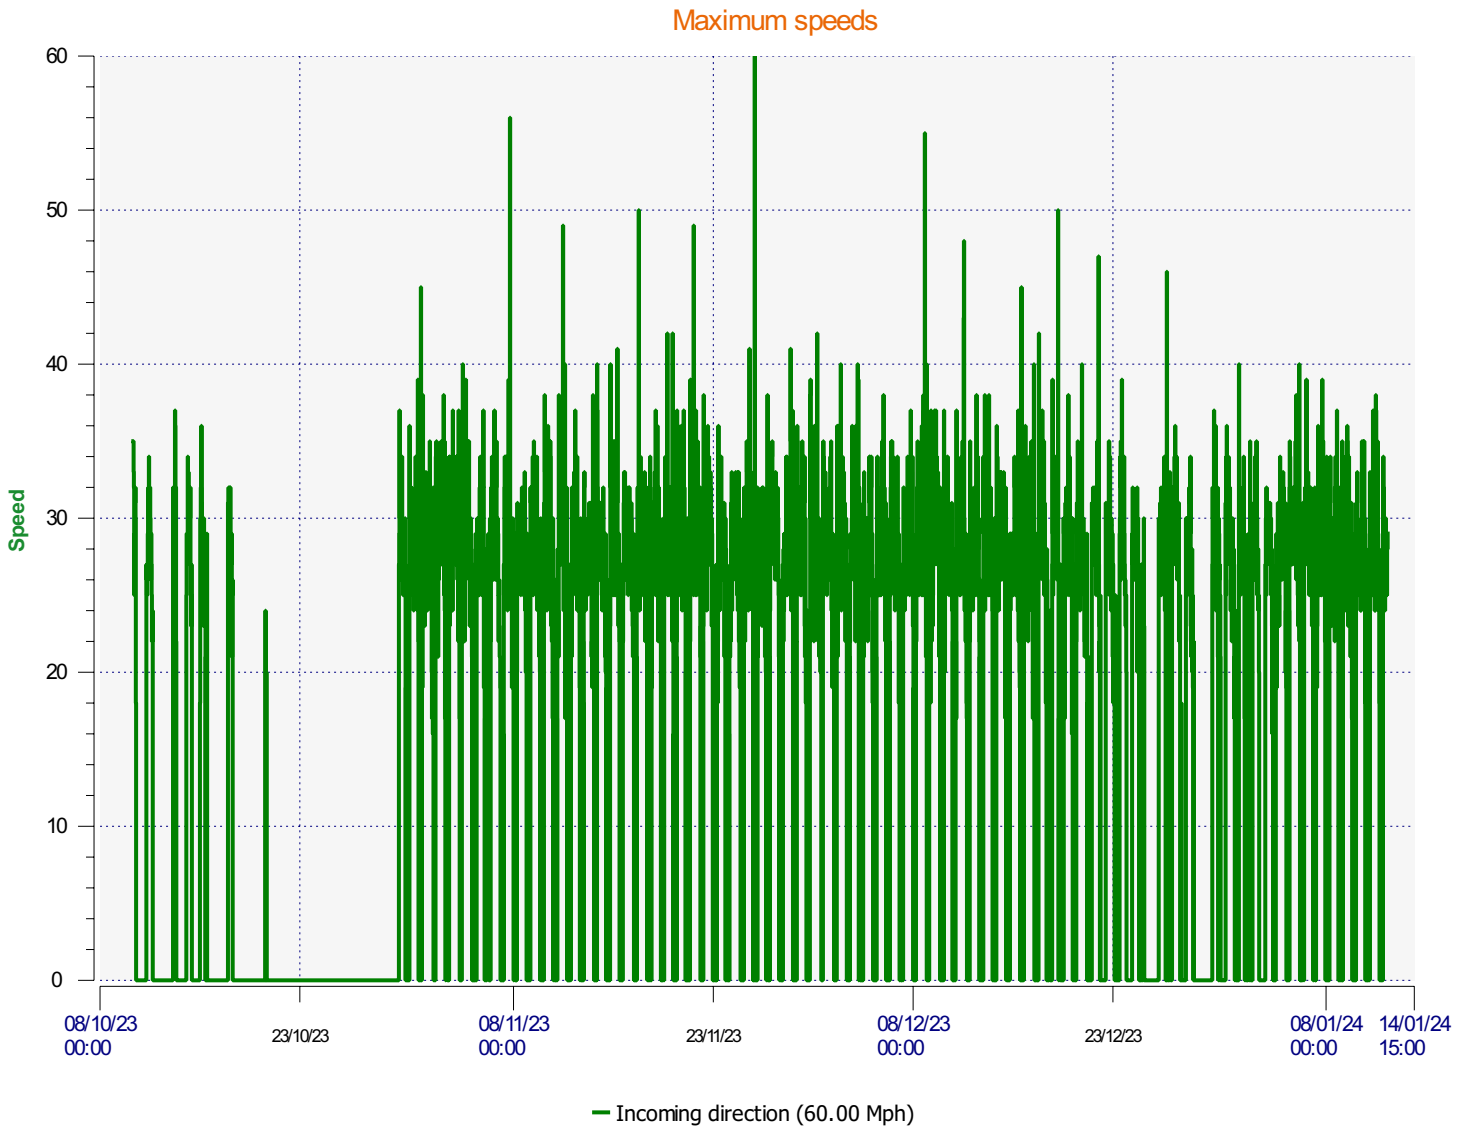

Location:

Comments:

Start date: Tuesday, October 10, 2023 12:00 PM
End date: Friday, January 12, 2024 3:00 PM

Location:

Comments:

Start date: Tuesday, October 10, 2023 12:00 PM
End date: Friday, January 12, 2024 3:00 PM

Location:

Comments:

Speed percentiles (incoming)

V30: 18.00Mph **V50:** 20.00Mph **V85:** 24.00Mph

Start date: Tuesday, October 10, 2023 12:00 PM
End date: Friday, January 12, 2024 3:00 PM

Location:

Comments:

Speed percentile(outgoing)

V30: 0.00Mph **V50:** 0.00Mph **V85:** 0.00Mph

Start date: Tuesday, October 10, 2023 12:00 PM
End date: Friday, January 12, 2024 3:00 PM

Location:

Comments: