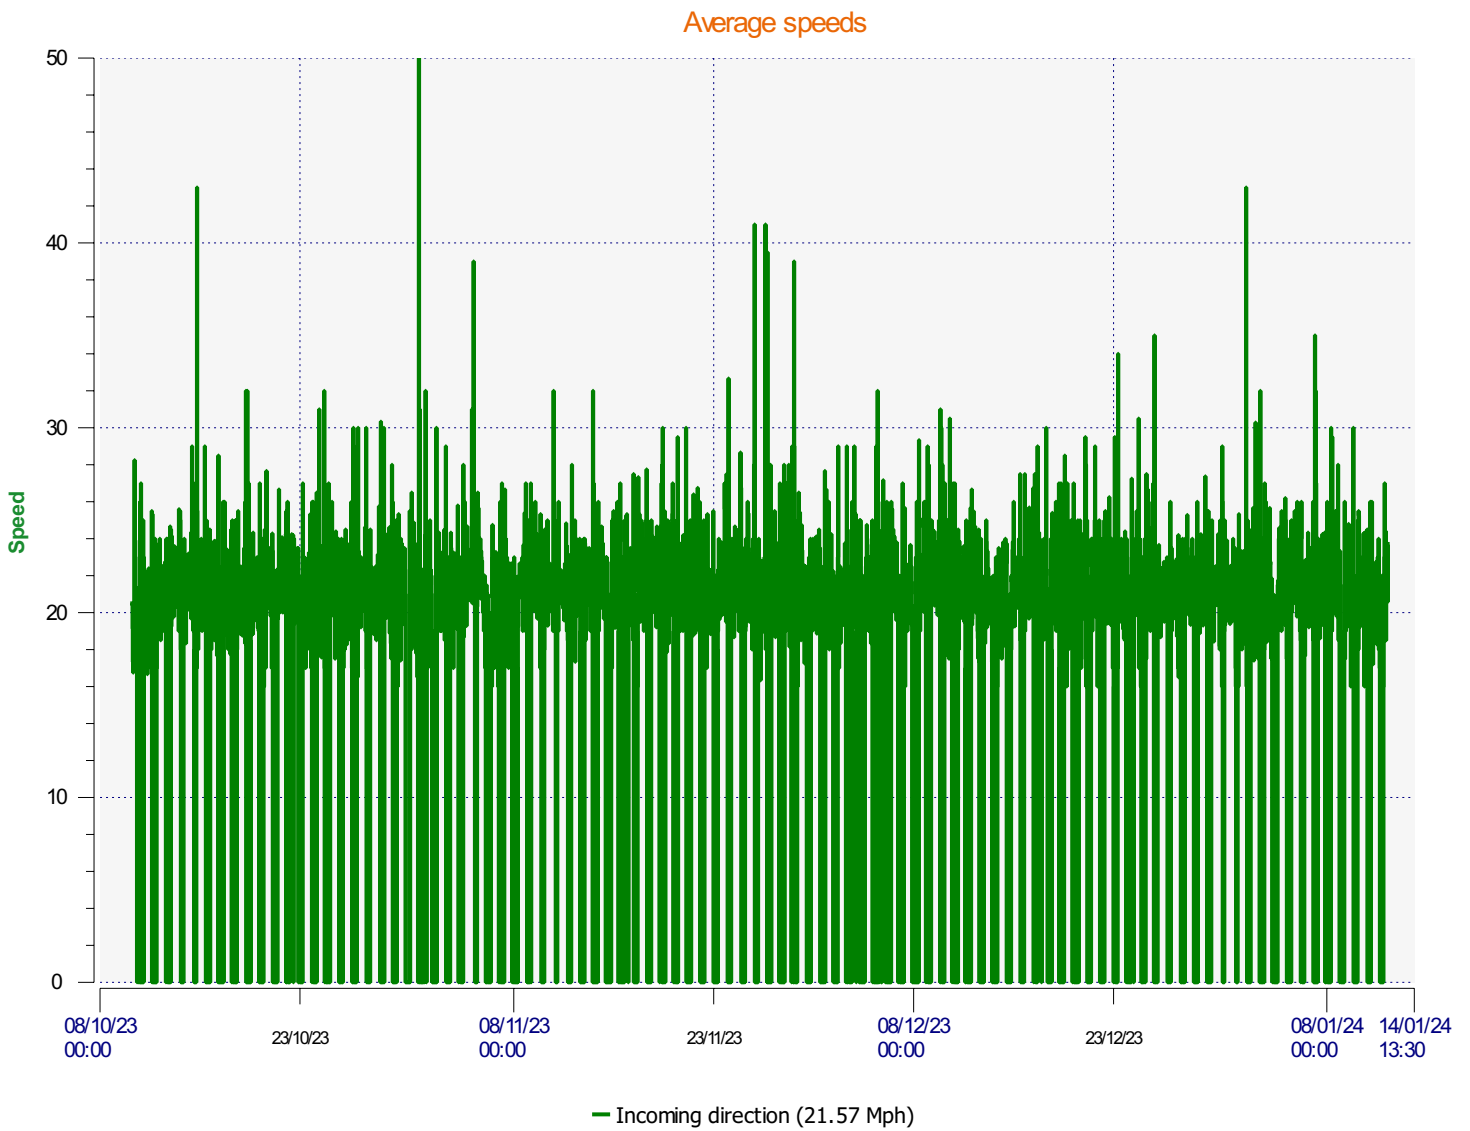

Élan Cité

DÉTECTER • INFORMER • SÉCURISER

Start date: Tuesday, October 10, 2023 10:00 AM
End date: Friday, January 12, 2024 1:30 PM

Location:

Comments:

Start date: Tuesday, October 10, 2023 10:00 AM
End date: Friday, January 12, 2024 1:30 PM

Location:

Comments:

Start date: Tuesday, October 10, 2023 10:00 AM
End date: Friday, January 12, 2024 1:30 PM

Location:

Comments:

Start date: Tuesday, October 10, 2023 10:00 AM
End date: Friday, January 12, 2024 1:30 PM

Location:

Comments:

Speed percentiles (incoming)

V30: 18.00Mph **V50:** 20.00Mph **V85:** 24.00Mph

Start date: Tuesday, October 10, 2023 10:00 AM
End date: Friday, January 12, 2024 1:30 PM

Location:

Comments:

Speed percentile(outgoing)

V30: 0.00Mph **V50:** 0.00Mph **V85:** 0.00Mph

Start date: Tuesday, October 10, 2023 10:00 AM
End date: Friday, January 12, 2024 1:30 PM

Location:

Comments: