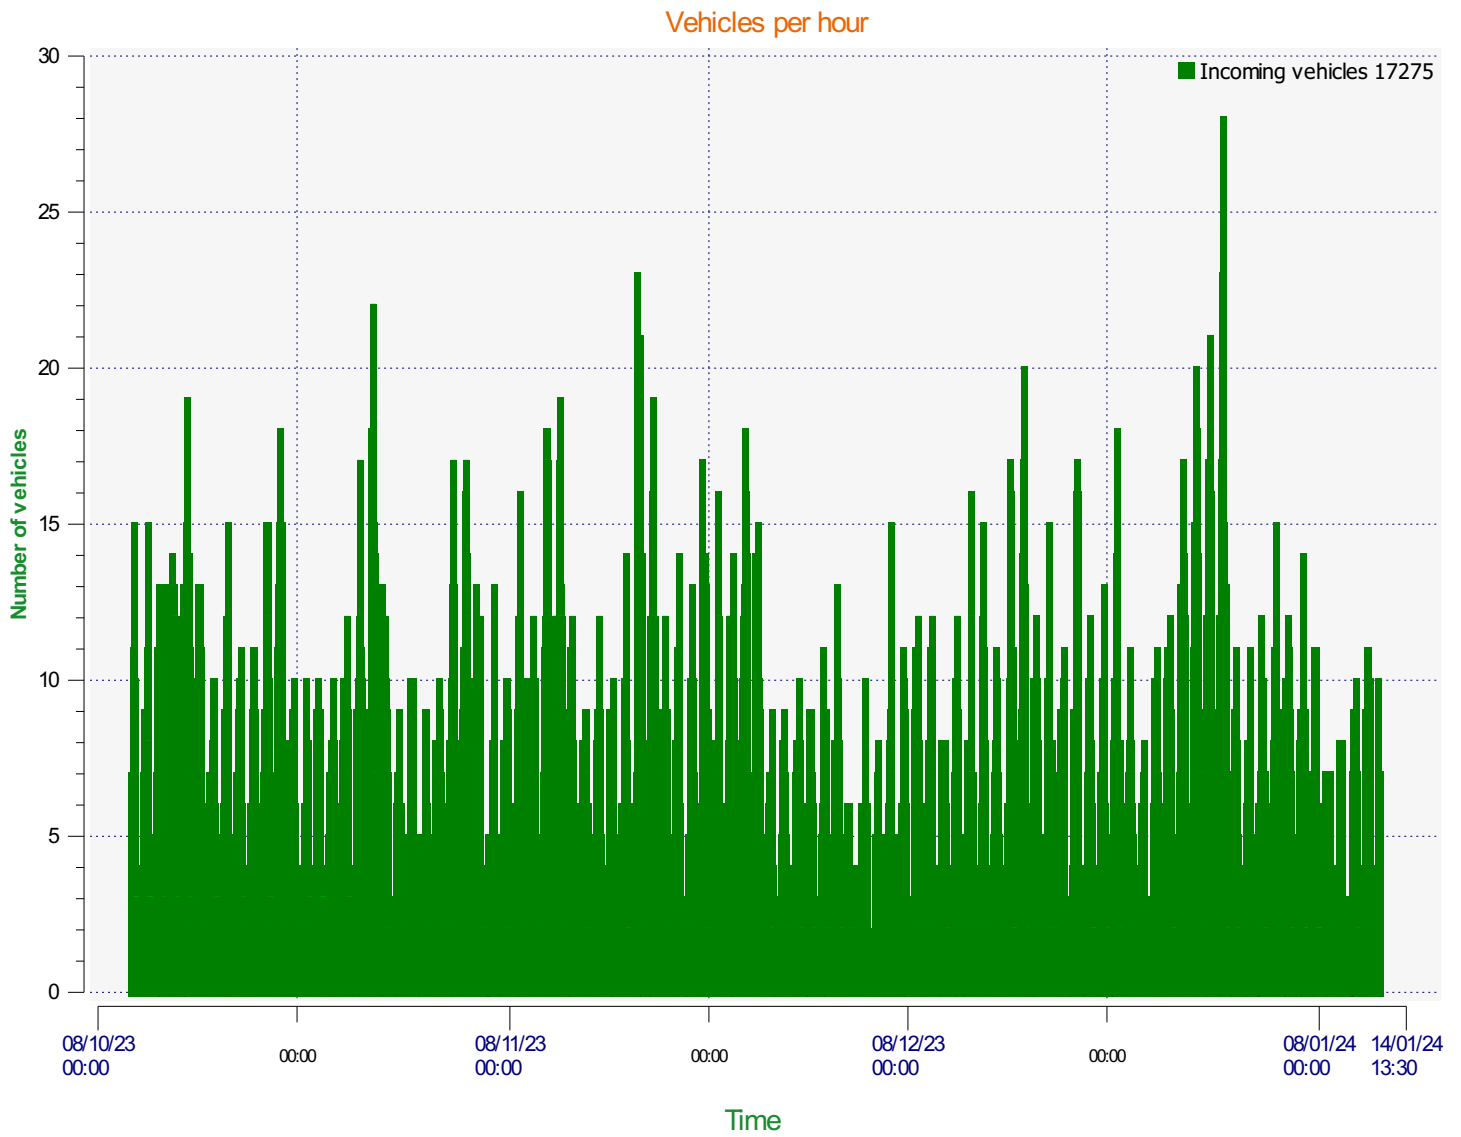

Location:

Comments:

Start date: Tuesday, October 10, 2023 10:00 AM
End date: Friday, January 12, 2024 1:30 PM

Location:

Comments:

Start date: Tuesday, October 10, 2023 10:00 AM
End date: Friday, January 12, 2024 1:30 PM

Location:

Comments:

Speed percentiles (incoming)

V30: 18.00Mph **V50:** 20.00Mph **V85:** 24.00Mph

Start date: Tuesday, October 10, 2023 10:00 AM
End date: Friday, January 12, 2024 1:30 PM

Location:

Comments:

Speed percentile(outgoing)

V30: 0.00Mph **V50:** 0.00Mph **V85:** 0.00Mph

Start date: Tuesday, October 10, 2023 10:00 AM
End date: Friday, January 12, 2024 1:30 PM

Location:

Comments: