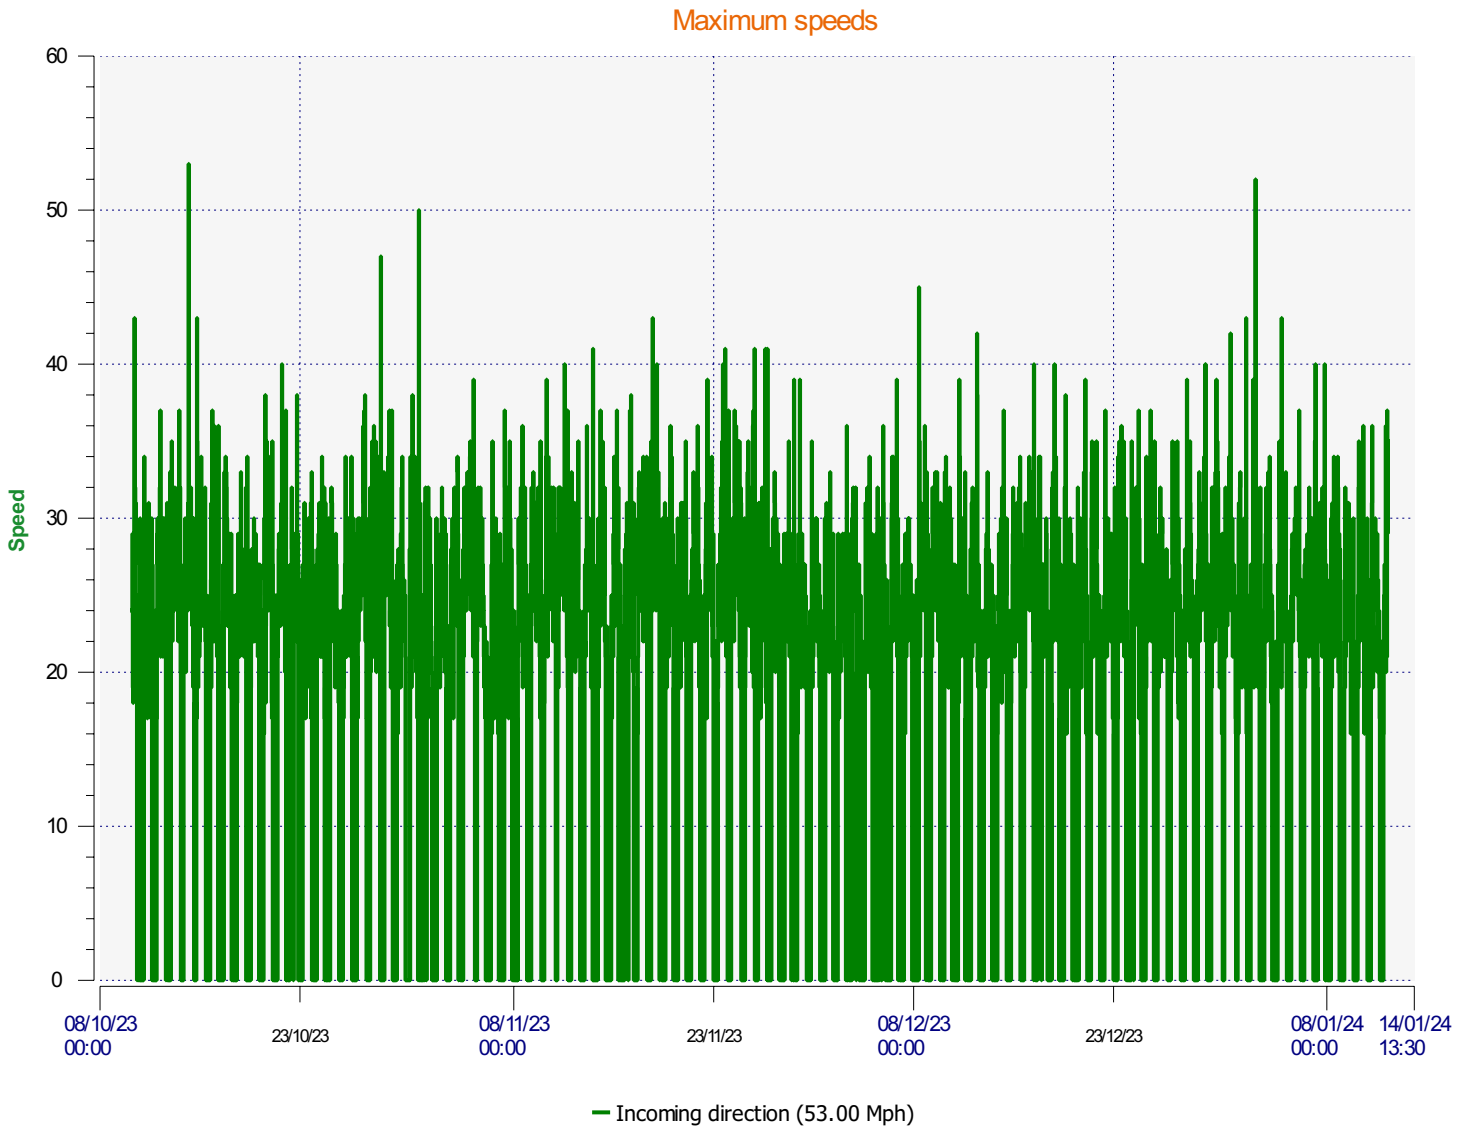

Élan Cité

DÉTECTER • INFORMER • SÉCURISER

Start date: Tuesday, October 10, 2023 10:00 AM
End date: Friday, January 12, 2024 1:30 PM

Location:

Comments:

Start date: Tuesday, October 10, 2023 10:00 AM
End date: Friday, January 12, 2024 1:30 PM

Location:

Comments:

Start date: Tuesday, October 10, 2023 10:00 AM
End date: Friday, January 12, 2024 1:30 PM

Location:

Comments:

Start date: Tuesday, October 10, 2023 10:00 AM
End date: Friday, January 12, 2024 1:30 PM

Location:

Comments:

Speed percentiles (incoming)

V30: 18.00Mph **V50:** 20.00Mph **V85:** 24.00Mph

Start date: Tuesday, October 10, 2023 10:00 AM
End date: Friday, January 12, 2024 1:30 PM

Location:

Comments:

Speed percentile(outgoing)

V30: 0.00Mph **V50:** 0.00Mph **V85:** 0.00Mph

Start date: Tuesday, October 10, 2023 10:00 AM
End date: Friday, January 12, 2024 1:30 PM

Location:

Comments: