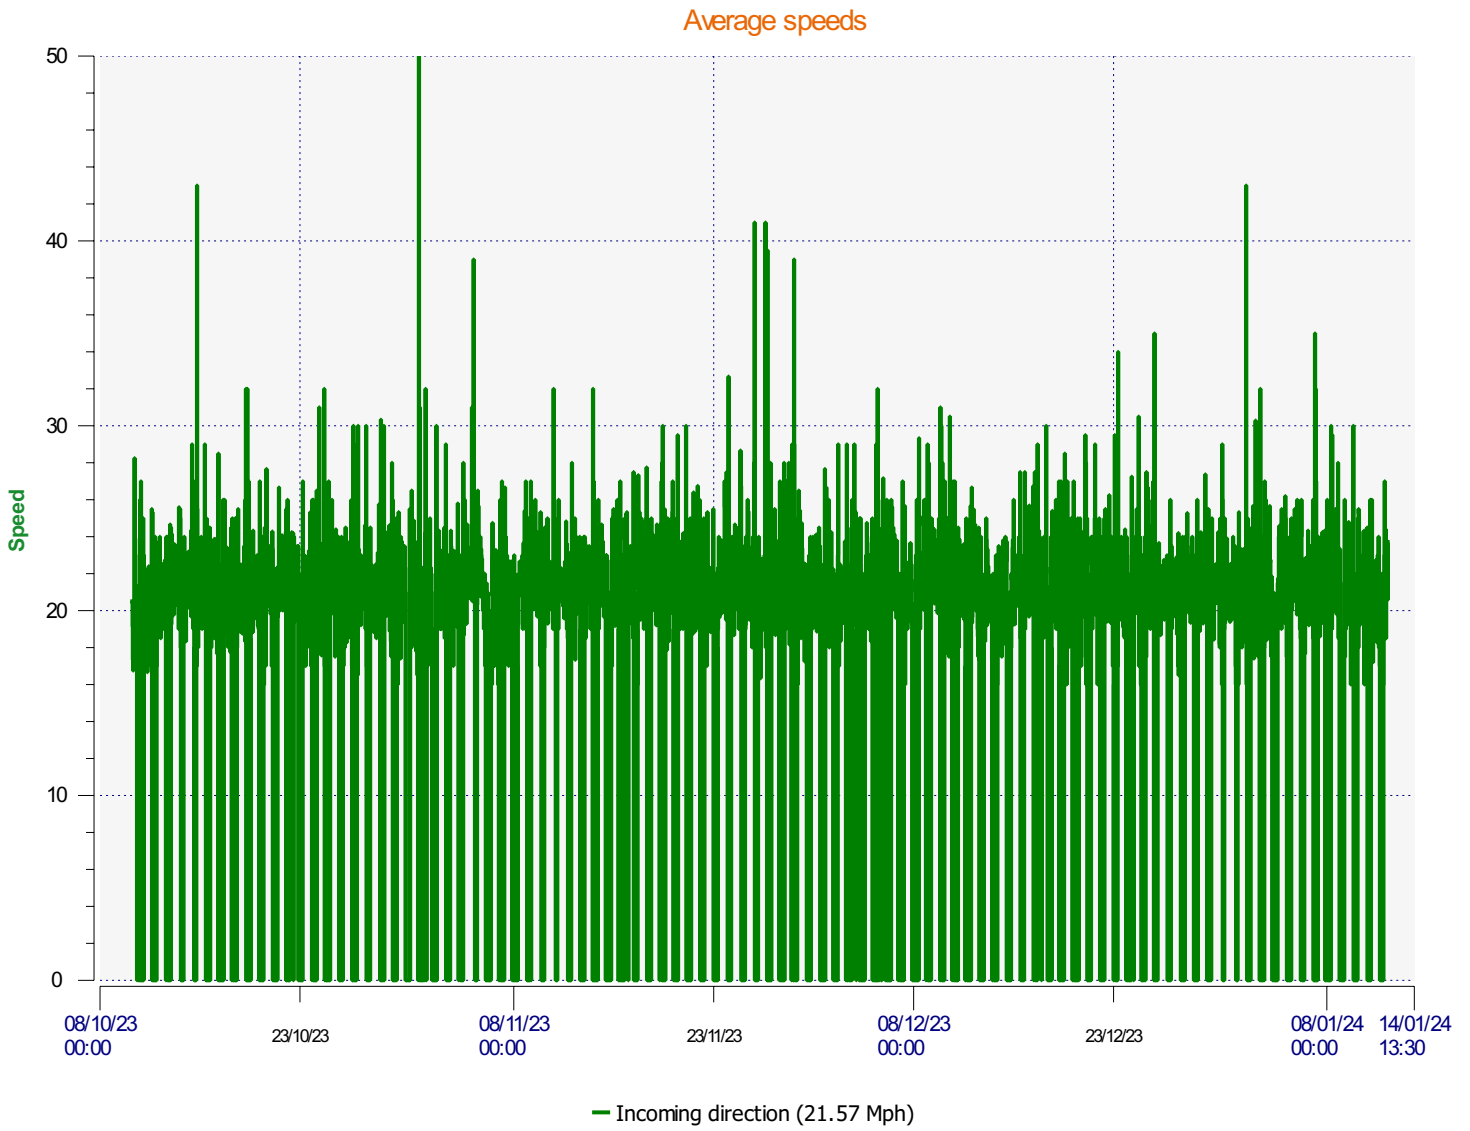

Élan Cité

DÉTECTER • INFORMER • SÉCURISER

Start date: Tuesday, October 10, 2023 10:00 AM
End date: Friday, January 12, 2024 1:30 PM

Location:

Comments:

Start date: Tuesday, October 10, 2023 10:00 AM
End date: Friday, January 12, 2024 1:30 PM

Location:

Comments:

Start date: Tuesday, October 10, 2023 10:00 AM
End date: Friday, January 12, 2024 1:30 PM

Location:

Comments:

Start date: Tuesday, October 10, 2023 10:00 AM
End date: Friday, January 12, 2024 1:30 PM

Location:

Comments:

Speed percentiles (incoming)

V30: 18.00Mph **V50:** 20.00Mph **V85:** 24.00Mph

Start date: Tuesday, October 10, 2023 10:00 AM
End date: Friday, January 12, 2024 1:30 PM

Location:

Comments:

Speed percentile(outgoing)

V30: 0.00Mph **V50:** 0.00Mph **V85:** 0.00Mph

Start date: Tuesday, October 10, 2023 10:00 AM
End date: Friday, January 12, 2024 1:30 PM

Location:

Comments: