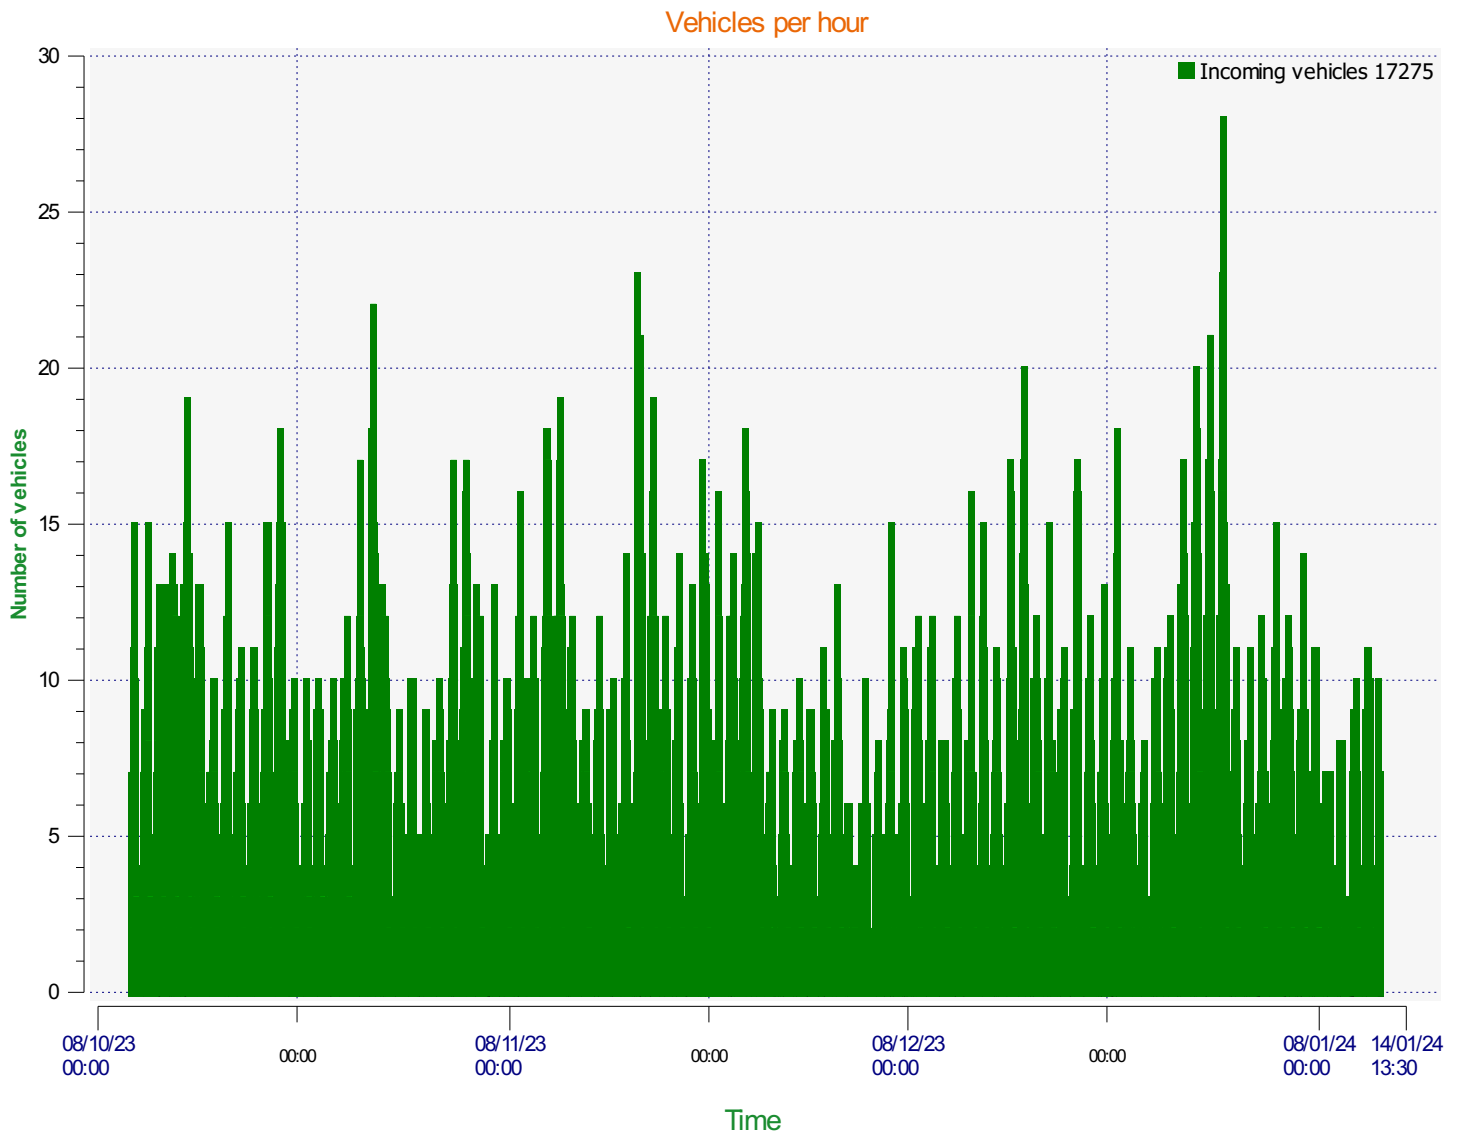

Location:

Comments:

Start date: Tuesday, October 10, 2023 10:00 AM
End date: Friday, January 12, 2024 1:30 PM

Location:

Comments:

Start date: Tuesday, October 10, 2023 10:00 AM
End date: Friday, January 12, 2024 1:30 PM

Location:

Comments:

Speed percentiles (incoming)

V30: 18.00Mph **V50:** 20.00Mph **V85:** 24.00Mph

Start date: Tuesday, October 10, 2023 10:00 AM
End date: Friday, January 12, 2024 1:30 PM

Location:

Comments:

Speed percentile(outgoing)

V30: 0.00Mph **V50:** 0.00Mph **V85:** 0.00Mph

Start date: Tuesday, October 10, 2023 10:00 AM
End date: Friday, January 12, 2024 1:30 PM

Location:

Comments: