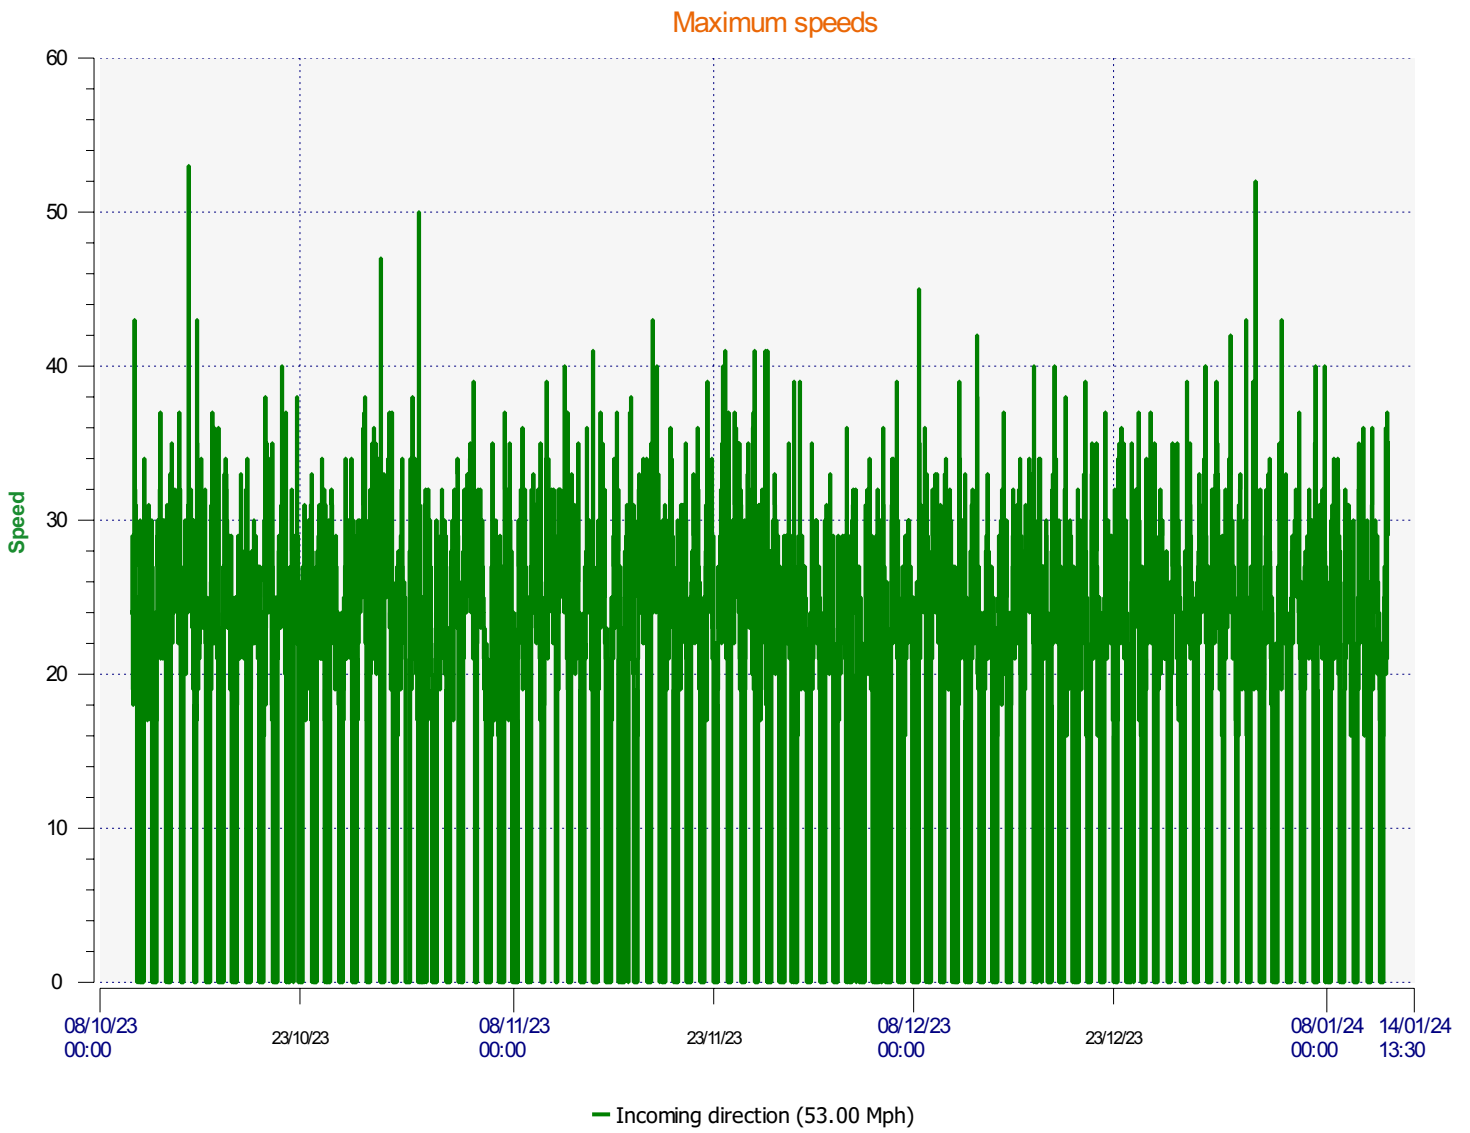

Élan Cité

DÉTECTER • INFORMER • SÉCURISER

Start date: Tuesday, October 10, 2023 10:00 AM
End date: Friday, January 12, 2024 1:30 PM

Location:

Comments:

Start date: Tuesday, October 10, 2023 10:00 AM
End date: Friday, January 12, 2024 1:30 PM

Location:

Comments:

Start date: Tuesday, October 10, 2023 10:00 AM
End date: Friday, January 12, 2024 1:30 PM

Location:

Comments:

Start date: Tuesday, October 10, 2023 10:00 AM
End date: Friday, January 12, 2024 1:30 PM

Location:

Comments:

Speed percentiles (incoming)

V30: 18.00Mph **V50:** 20.00Mph **V85:** 24.00Mph

Start date: Tuesday, October 10, 2023 10:00 AM
End date: Friday, January 12, 2024 1:30 PM

Location:

Comments:

Speed percentile(outgoing)

V30: 0.00Mph **V50:** 0.00Mph **V85:** 0.00Mph

Start date: Tuesday, October 10, 2023 10:00 AM
End date: Friday, January 12, 2024 1:30 PM

Location:

Comments: