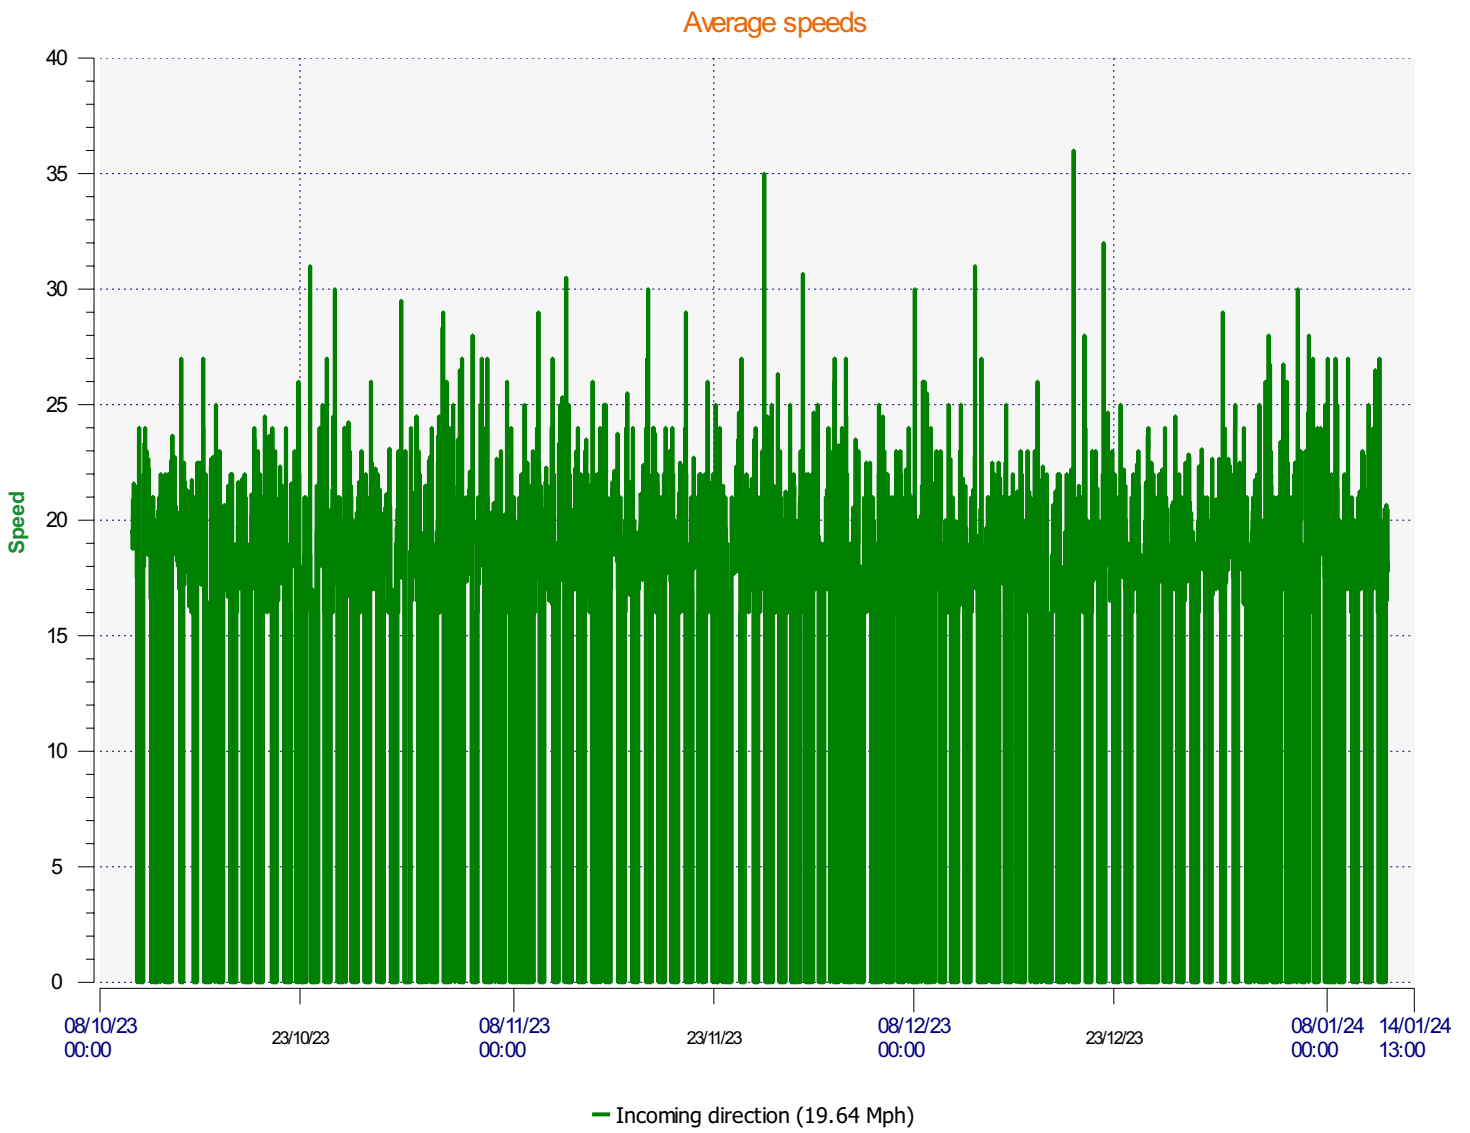

Start date: Tuesday, October 10, 2023 10:00 AM
End date: Friday, January 12, 2024 1:00 PM

Location:

Comments: