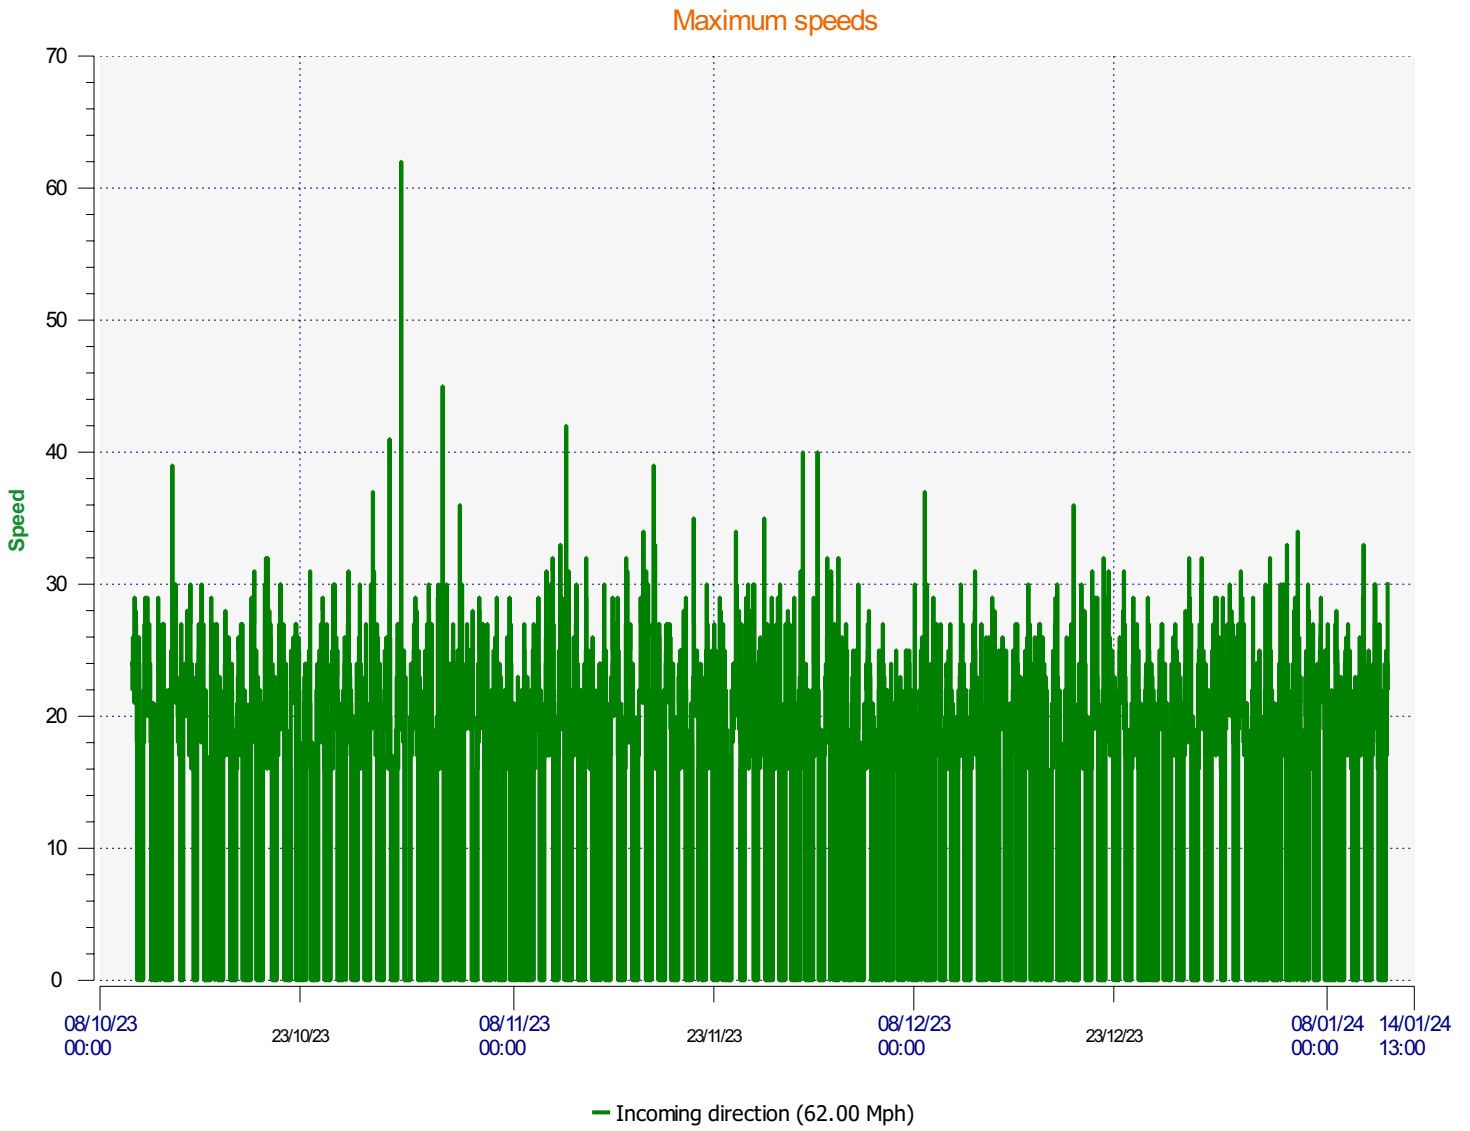

Élan Cité

DÉTECTER • INFORMER • SÉCURISER

Start date: Tuesday, October 10, 2023 10:00 AM
End date: Friday, January 12, 2024 1:00 PM

Location:

Comments:

Start date: Tuesday, October 10, 2023 10:00 AM
End date: Friday, January 12, 2024 1:00 PM

Location:

Comments:

Start date: Tuesday, October 10, 2023 10:00 AM
End date: Friday, January 12, 2024 1:00 PM

Location:

Comments:

Start date: Tuesday, October 10, 2023 10:00 AM
End date: Friday, January 12, 2024 1:00 PM

Location:

Comments:

Speed percentiles (incoming)

V30: 16.00Mph **V50:** 18.00Mph **V85:** 22.00Mph

Start date: Tuesday, October 10, 2023 10:00 AM
End date: Friday, January 12, 2024 1:00 PM

Location:

Comments: