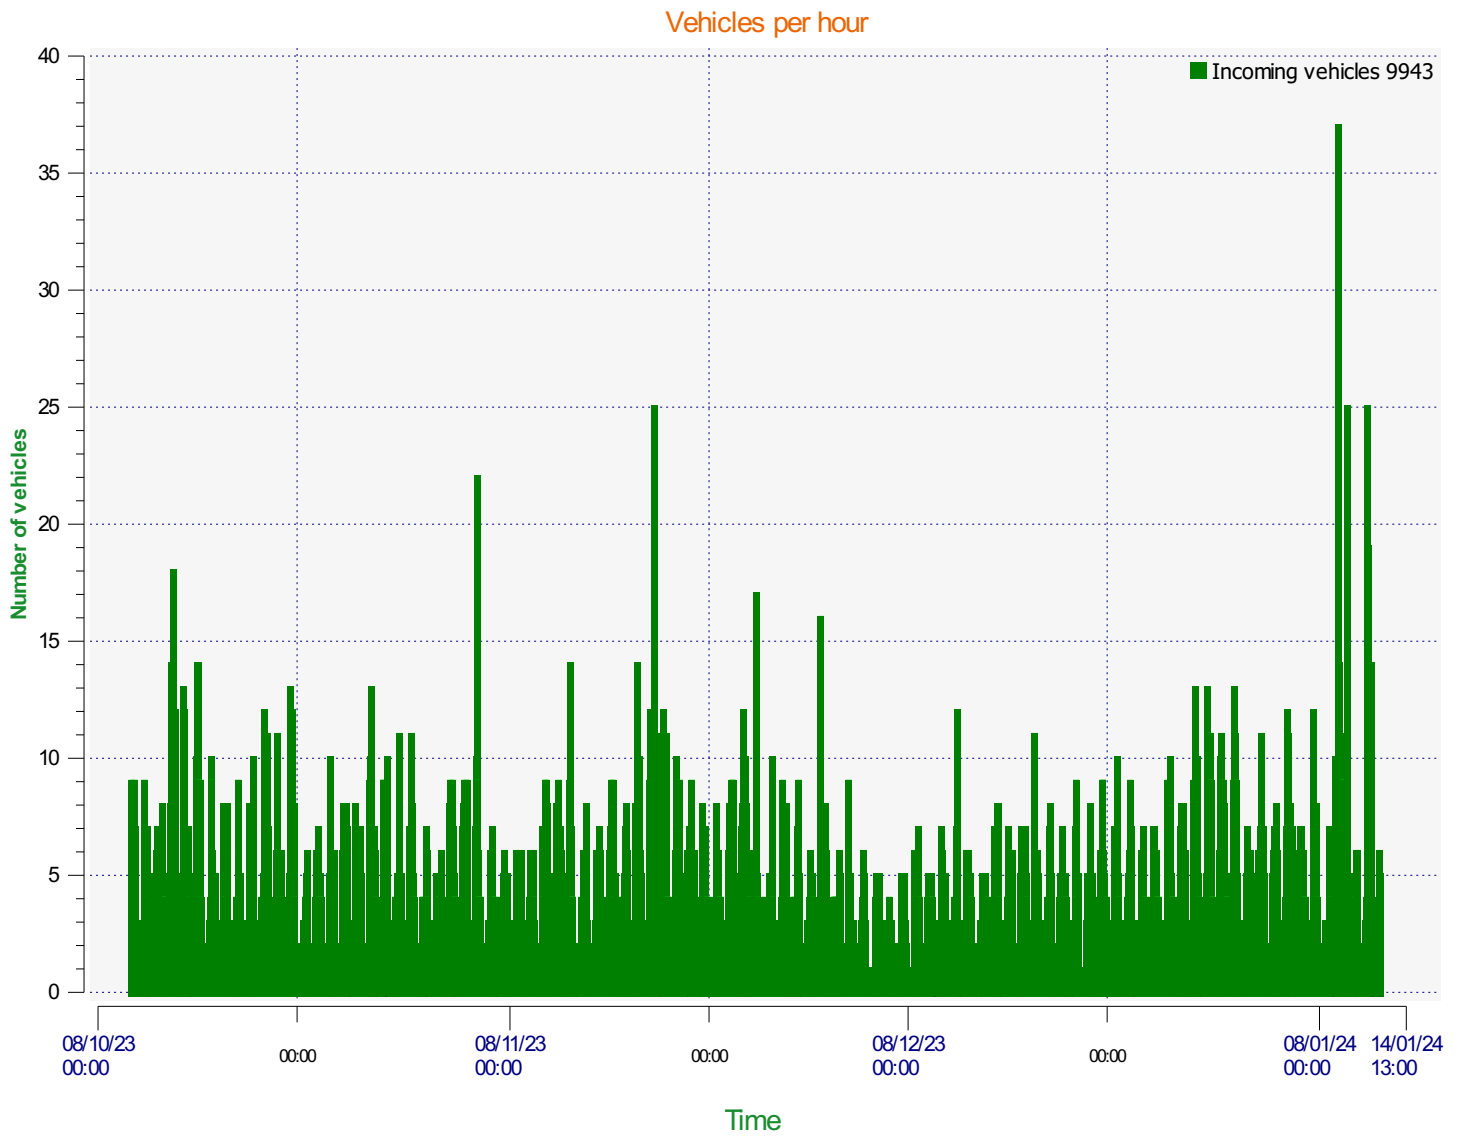

Élan Cité

DÉTECTER • INFORMER • SÉCURISER

Start date: Tuesday, October 10, 2023 10:00 AM
End date: Friday, January 12, 2024 1:00 PM

Location:

Comments:

Start date: Tuesday, October 10, 2023 10:00 AM
End date: Friday, January 12, 2024 1:00 PM

Location:

Comments:

Start date: Tuesday, October 10, 2023 10:00 AM
End date: Friday, January 12, 2024 1:00 PM

Location:

Comments:

Start date: Tuesday, October 10, 2023 10:00 AM
End date: Friday, January 12, 2024 1:00 PM

Location:

Comments:

Speed percentiles (incoming)

V30: 16.00Mph **V50:** 18.00Mph **V85:** 22.00Mph

Start date: Tuesday, October 10, 2023 10:00 AM
End date: Friday, January 12, 2024 1:00 PM

Location:

Comments: