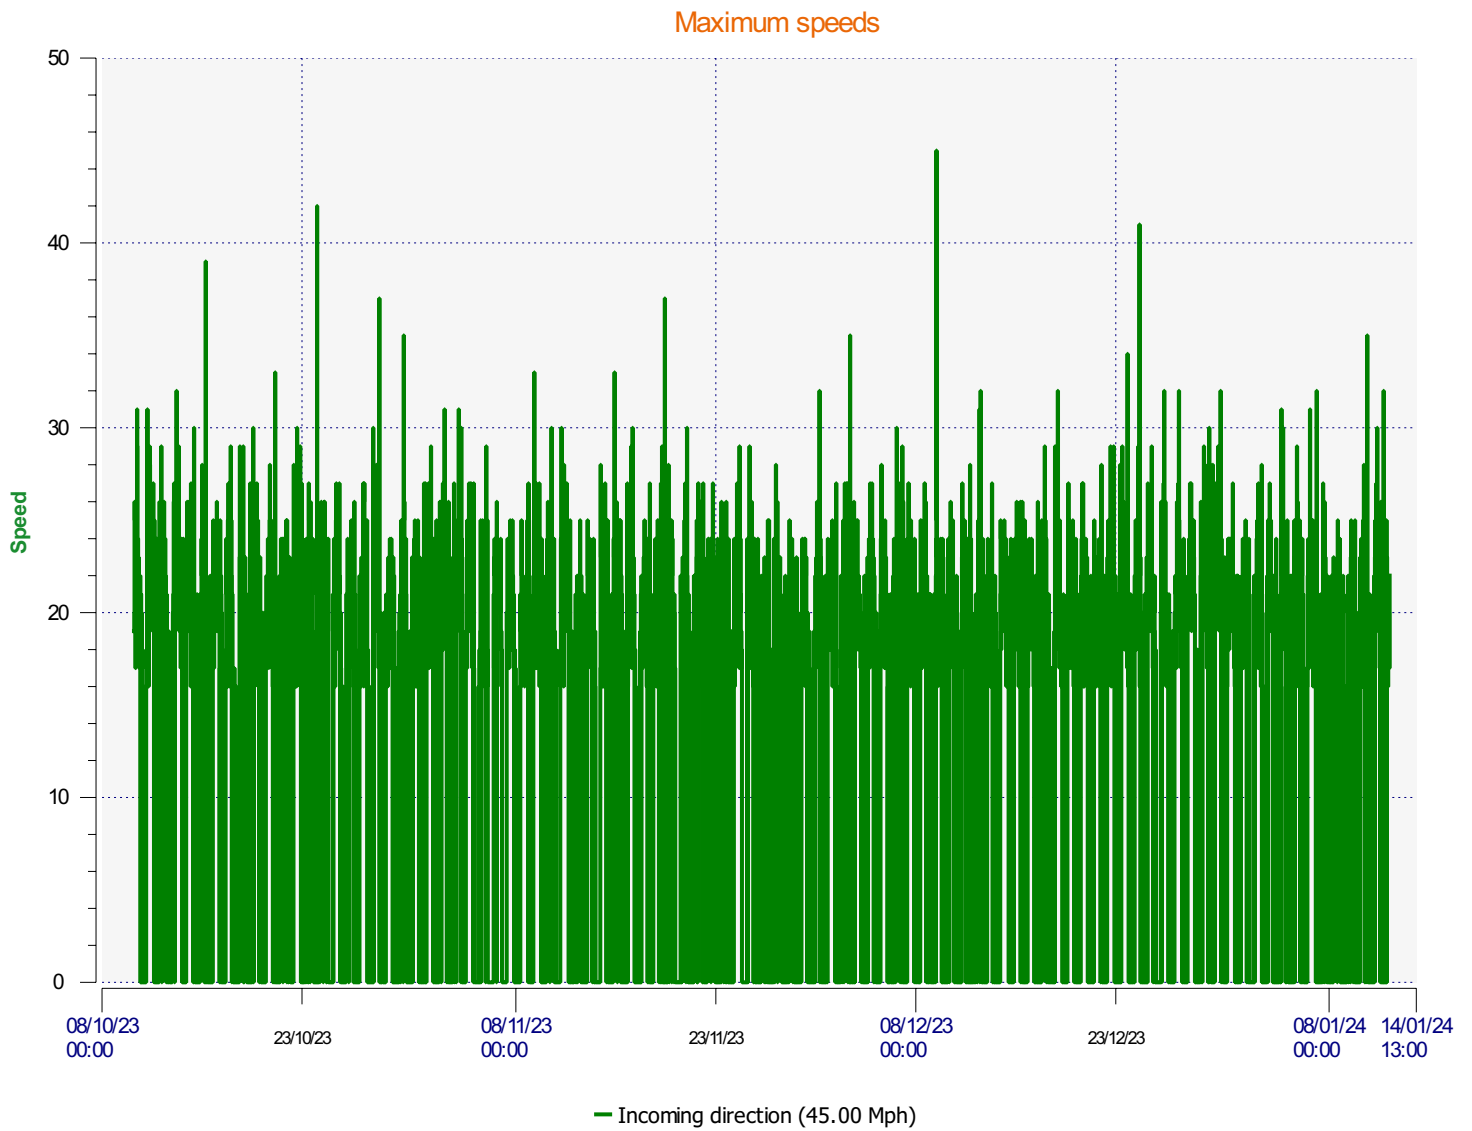

Élan Cité

DÉTECTER • INFORMER • SÉCURISER

Start date: Tuesday, October 10, 2023 9:30 AM
End date: Friday, January 12, 2024 1:00 PM

Location:

Comments:

Start date: Tuesday, October 10, 2023 9:30 AM
End date: Friday, January 12, 2024 1:00 PM

Location:

Comments:

Start date: Tuesday, October 10, 2023 9:30 AM
End date: Friday, January 12, 2024 1:00 PM

Location:

Comments:

Start date: Tuesday, October 10, 2023 9:30 AM
End date: Friday, January 12, 2024 1:00 PM

Location:

Comments:

Speed percentiles (incoming)

V30: 16.00Mph **V50:** 18.00Mph **V85:** 21.00Mph

Start date: Tuesday, October 10, 2023 9:30 AM
End date: Friday, January 12, 2024 1:00 PM

Location:

Comments:

Speed percentile(outgoing)

V30: 0.00Mph **V50:** 0.00Mph **V85:** 0.00Mph

Start date: Tuesday, October 10, 2023 9:30 AM
End date: Friday, January 12, 2024 1:00 PM

Location:

Comments: