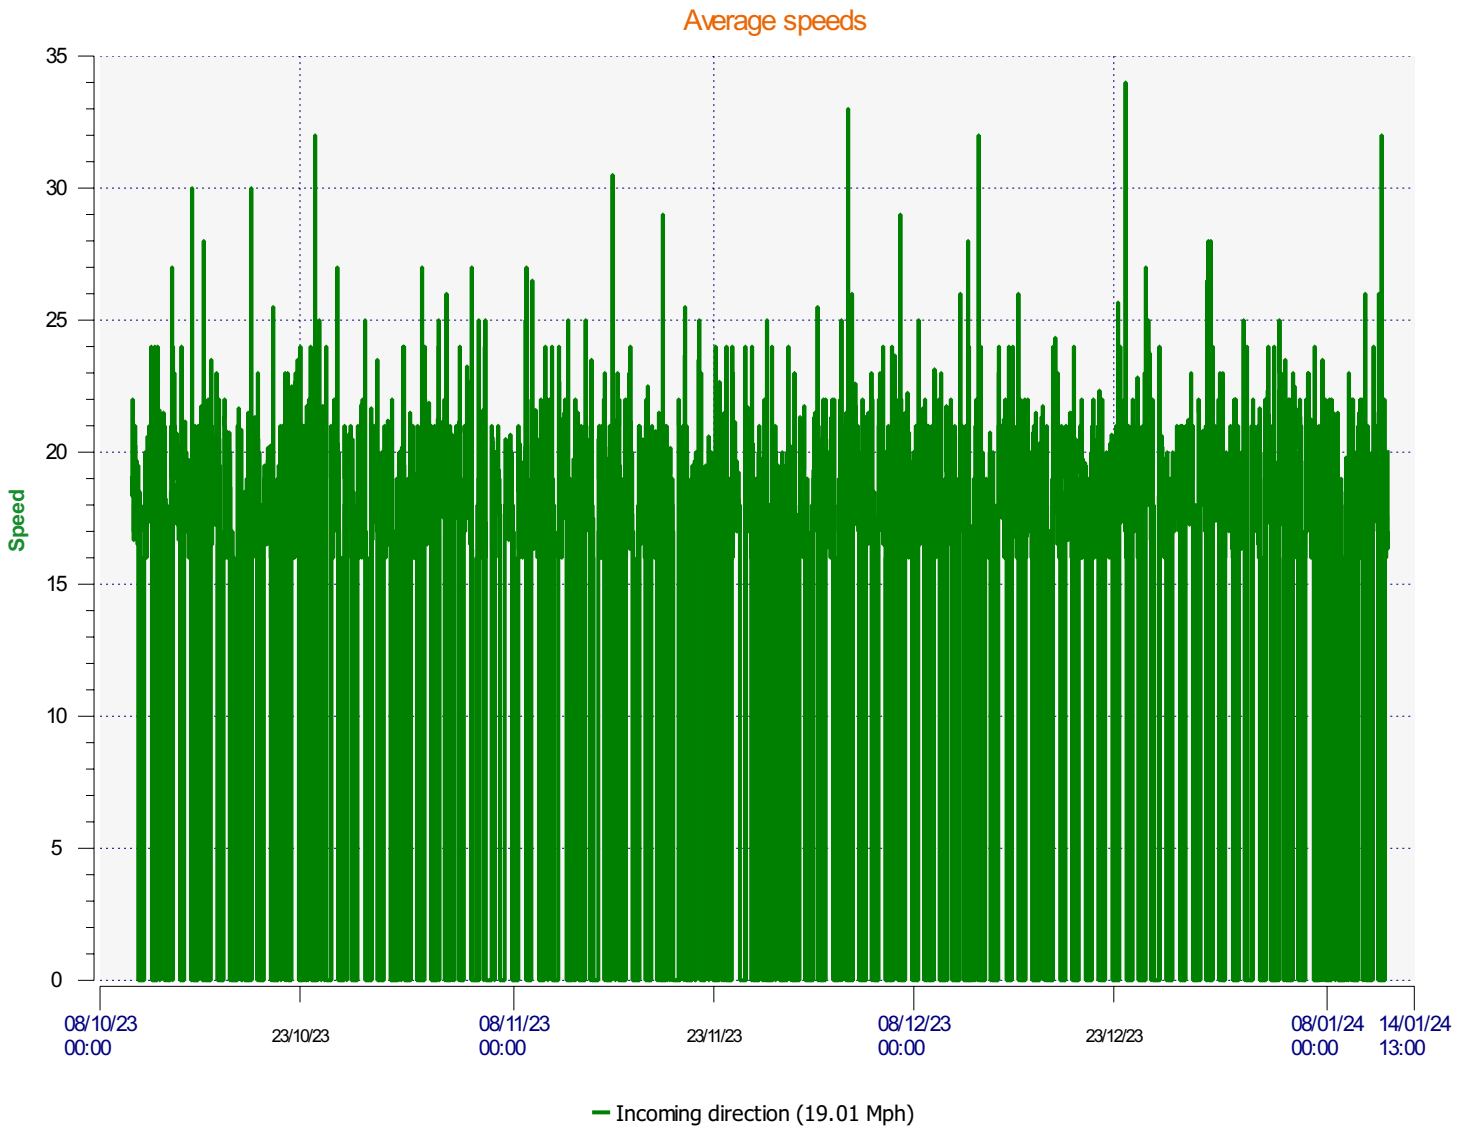

Élan Cité

DÉTECTER • INFORMER • SÉCURISER

Start date: Tuesday, October 10, 2023 9:30 AM
End date: Friday, January 12, 2024 1:00 PM

Location:

Comments:

Start date: Tuesday, October 10, 2023 9:30 AM
End date: Friday, January 12, 2024 1:00 PM

Location:

Comments:

Start date: Tuesday, October 10, 2023 9:30 AM
End date: Friday, January 12, 2024 1:00 PM

Location:

Comments:

Start date: Tuesday, October 10, 2023 9:30 AM
End date: Friday, January 12, 2024 1:00 PM

Location:

Comments:

Speed percentiles (incoming)

V30: 16.00Mph **V50:** 18.00Mph **V85:** 21.00Mph

Start date: Tuesday, October 10, 2023 9:30 AM
End date: Friday, January 12, 2024 1:00 PM

Location:

Comments:

Speed percentile(outgoing)

V30: 0.00Mph **V50:** 0.00Mph **V85:** 0.00Mph

Start date: Tuesday, October 10, 2023 9:30 AM
End date: Friday, January 12, 2024 1:00 PM

Location:

Comments: