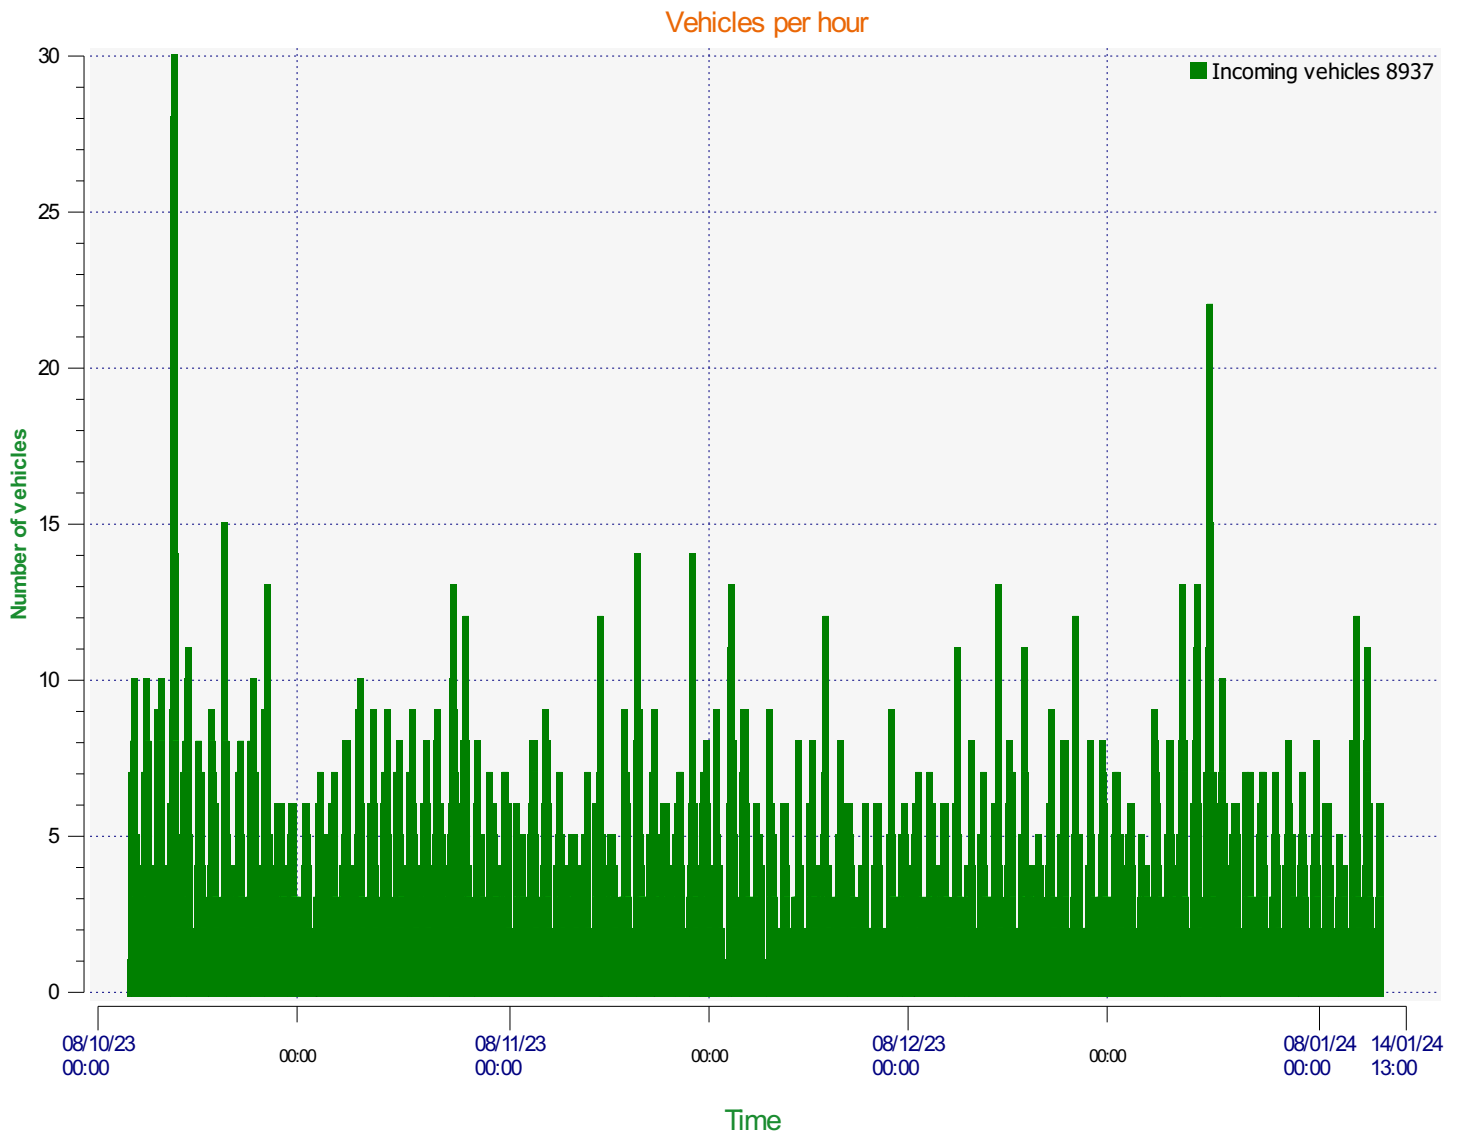

Élan Cité

DÉTECTER • INFORMER • SÉCURISER

Start date: Tuesday, October 10, 2023 9:30 AM
End date: Friday, January 12, 2024 1:00 PM

Location:

Comments:

Start date: Tuesday, October 10, 2023 9:30 AM
End date: Friday, January 12, 2024 1:00 PM

Location:

Comments:

Start date: Tuesday, October 10, 2023 9:30 AM
End date: Friday, January 12, 2024 1:00 PM

Location:

Comments:

Start date: Tuesday, October 10, 2023 9:30 AM
End date: Friday, January 12, 2024 1:00 PM

Location:

Comments:

Speed percentiles (incoming)

V30: 16.00Mph **V50:** 18.00Mph **V85:** 21.00Mph

Start date: Tuesday, October 10, 2023 9:30 AM
End date: Friday, January 12, 2024 1:00 PM

Location:

Comments: