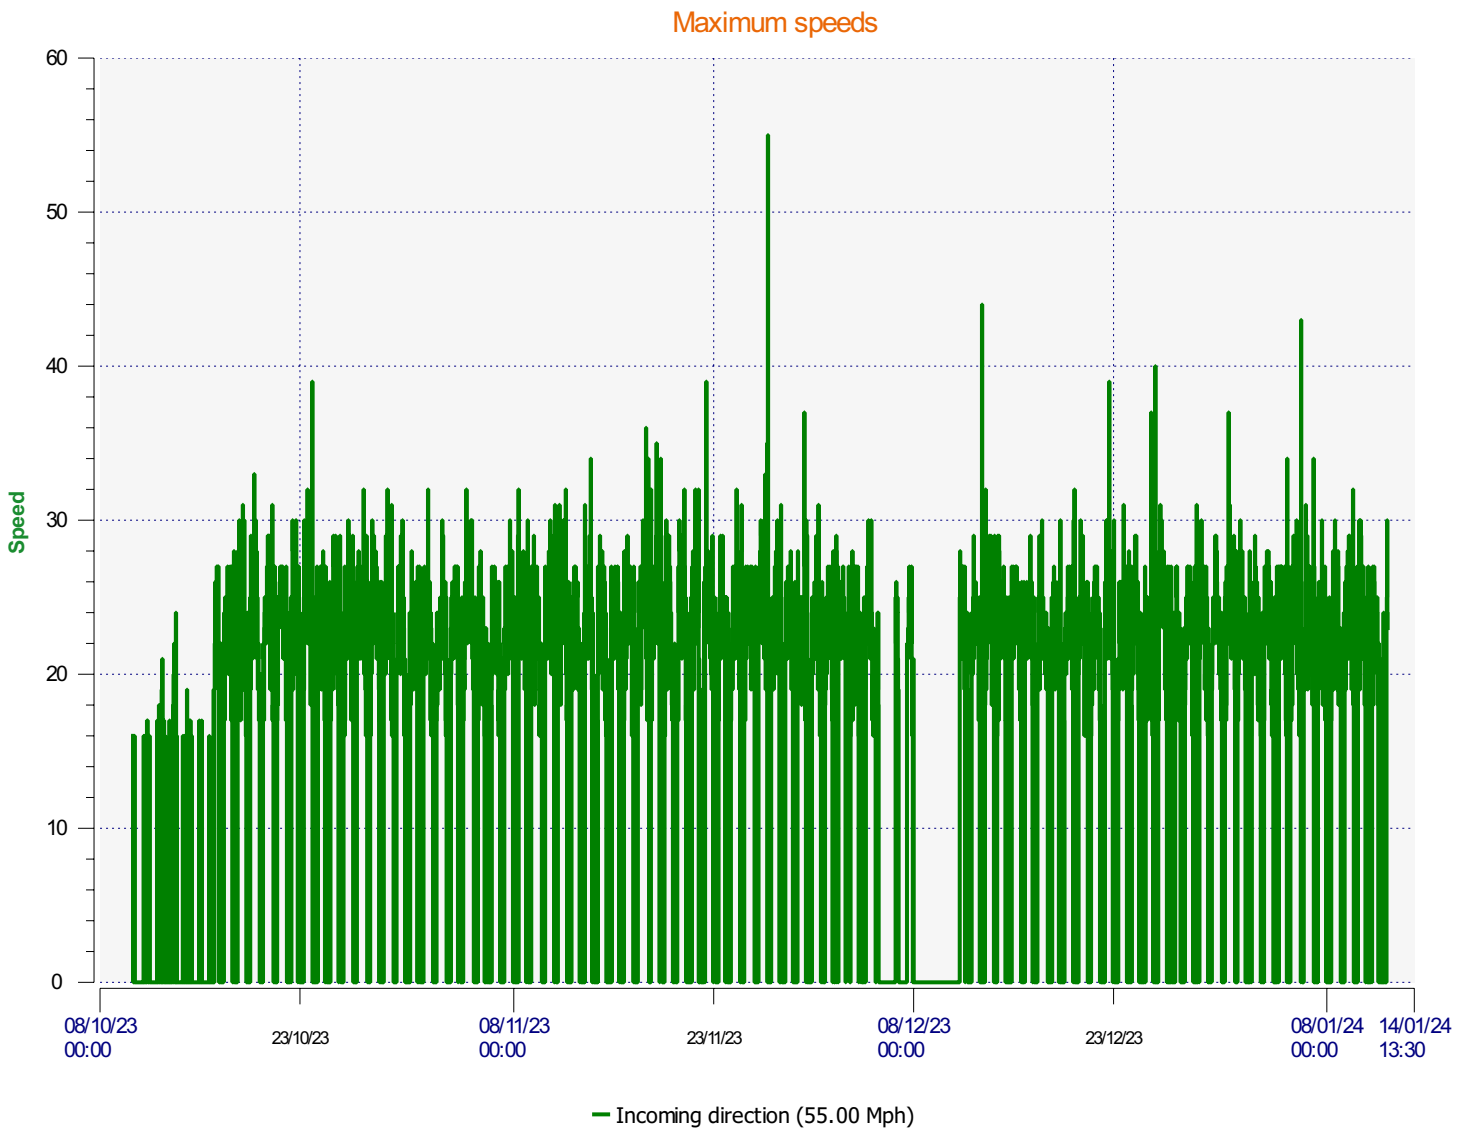

# Élan Cité

DÉTECTER • INFORMER • SÉCURISER

---

**Start date:** Tuesday, October 10, 2023 11:30 AM  
**End date:** Friday, January 12, 2024 1:30 PM

**Location:**

**Comments:**

---

**Start date:** Tuesday, October 10, 2023 11:30 AM  
**End date:** Friday, January 12, 2024 1:30 PM

**Location:**

**Comments:**

**Start date:** Tuesday, October 10, 2023 11:30 AM  
**End date:** Friday, January 12, 2024 1:30 PM

**Location:**

**Comments:**

**Start date:** Tuesday, October 10, 2023 11:30 AM  
**End date:** Friday, January 12, 2024 1:30 PM

**Location:**

**Comments:**

**Start date:** Tuesday, October 10, 2023 11:30 AM  
**End date:** Friday, January 12, 2024 1:30 PM

**Location:**

**Comments:**

---

**Start date:** Tuesday, October 10, 2023 11:30 AM  
**End date:** Friday, January 12, 2024 1:30 PM

**Location:**

**Comments:**

---

**Speed percentiles (incoming)**

**V30:** 16.00Mph **V50:** 18.00Mph **V85:** 21.00Mph

**Start date:** Tuesday, October 10, 2023 11:30 AM  
**End date:** Friday, January 12, 2024 1:30 PM