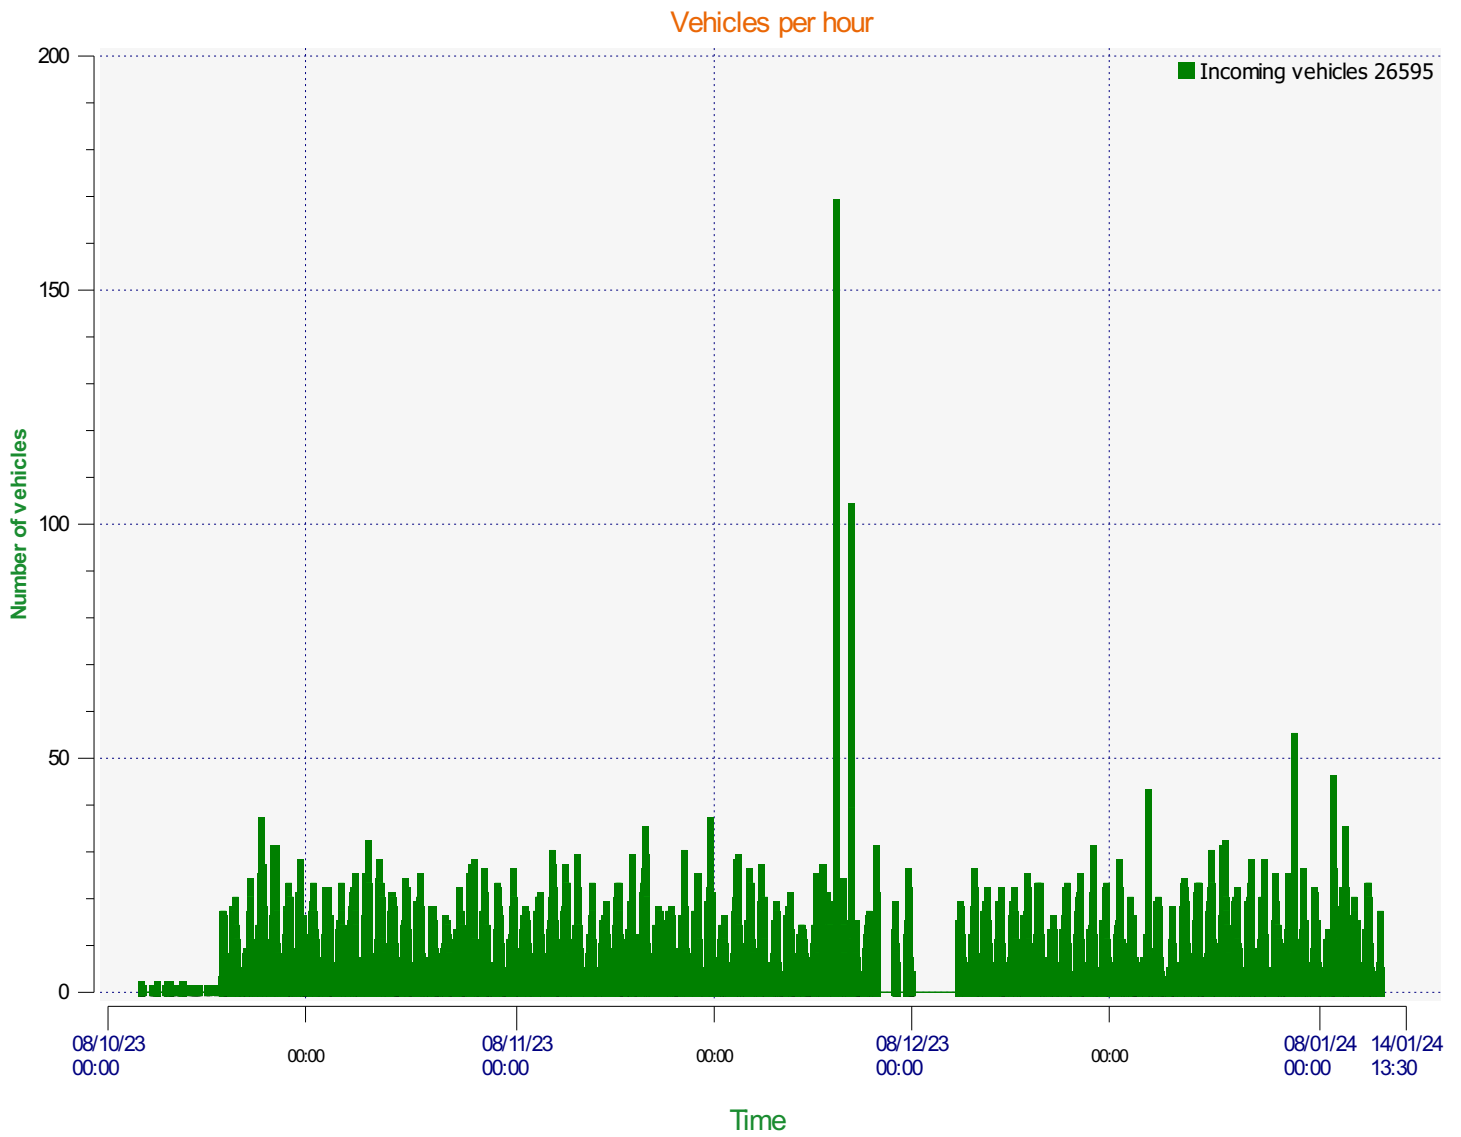

**Location:**

**Comments:**

**Start date:** Tuesday, October 10, 2023 11:30 AM  
**End date:** Friday, January 12, 2024 1:30 PM

**Location:**

**Comments:**

**Start date:** Tuesday, October 10, 2023 11:30 AM  
**End date:** Friday, January 12, 2024 1:30 PM

**Location:**

**Comments:**

**Start date:** Tuesday, October 10, 2023 11:30 AM  
**End date:** Friday, January 12, 2024 1:30 PM

**Location:**

**Comments:**

---

**Start date:** Tuesday, October 10, 2023 11:30 AM  
**End date:** Friday, January 12, 2024 1:30 PM

**Location:**

**Comments:**

---

**Speed percentiles (incoming)**

**V30:** 16.00Mph **V50:** 18.00Mph **V85:** 21.00Mph

**Start date:** Tuesday, October 10, 2023 11:30 AM  
**End date:** Friday, January 12, 2024 1:30 PM

**Location:**

**Comments:**

**Speed percentile(outgoing)**

**V30:** 0.00Mph    **V50:** 0.00Mph    **V85:** 0.00Mph

**Start date:** Tuesday, October 10, 2023 11:30 AM  
**End date:** Friday, January 12, 2024 1:30 PM