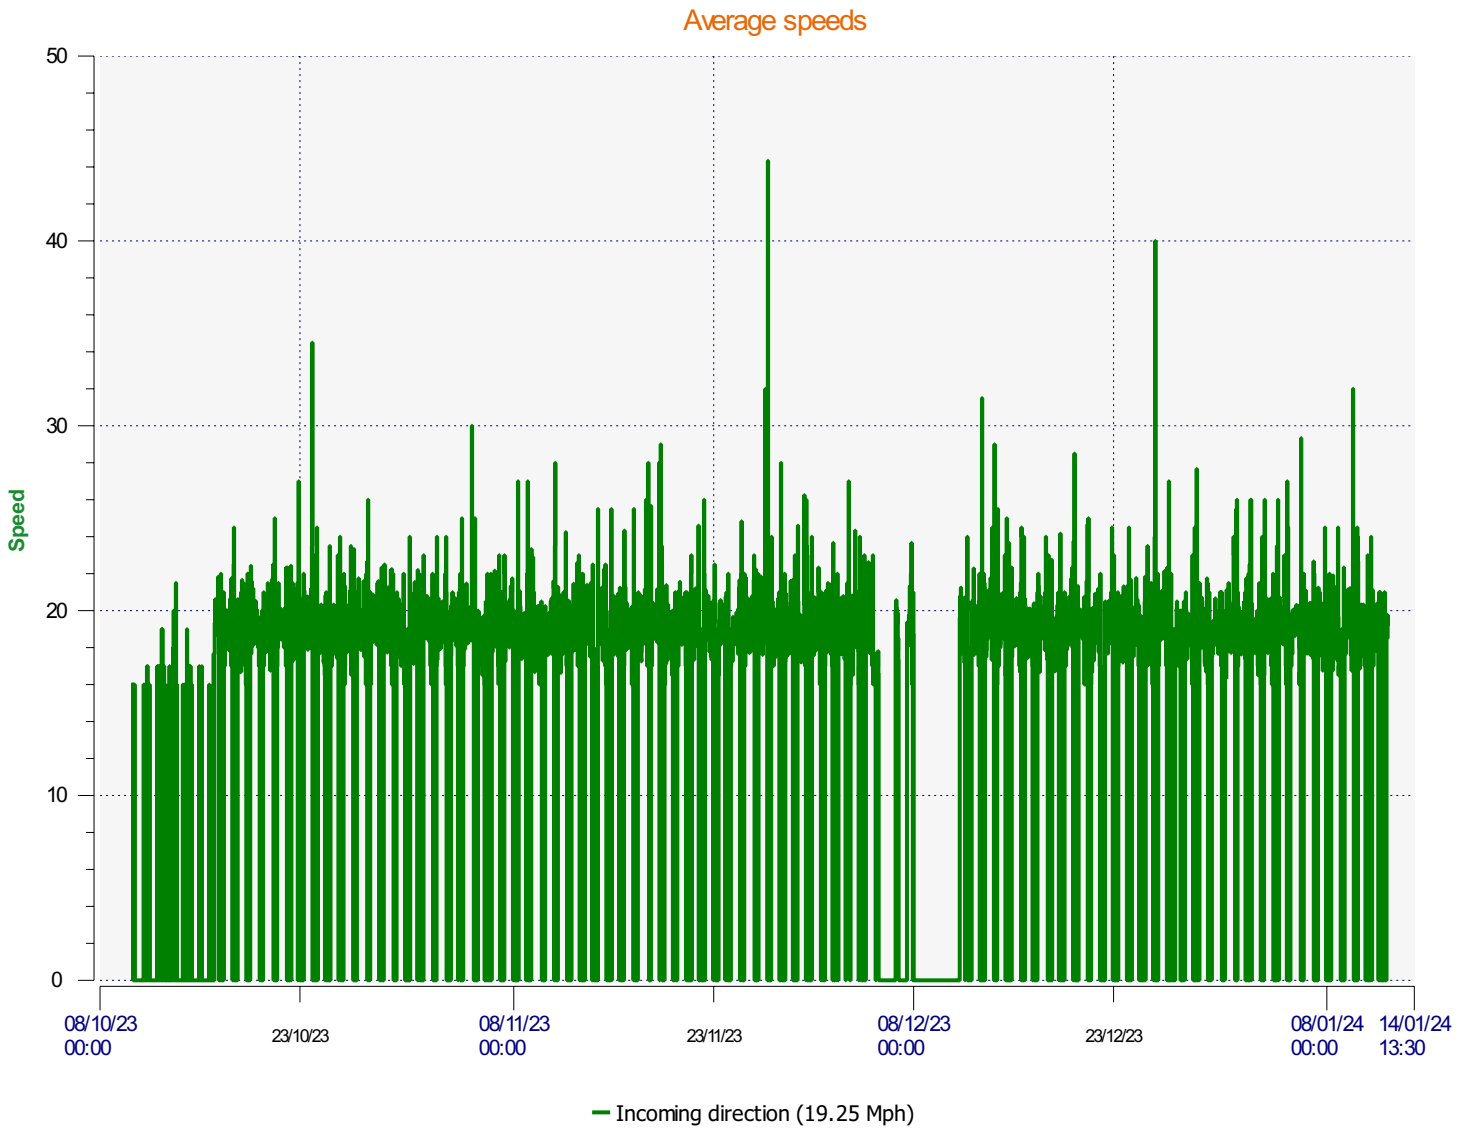

# Élan Cité

DÉTECTER • INFORMER • SÉCURISER

---

**Start date:** Tuesday, October 10, 2023 11:30 AM  
**End date:** Friday, January 12, 2024 1:30 PM

**Location:**

**Comments:**

---

**Start date:** Tuesday, October 10, 2023 11:30 AM  
**End date:** Friday, January 12, 2024 1:30 PM

**Location:**

**Comments:**

**Start date:** Tuesday, October 10, 2023 11:30 AM  
**End date:** Friday, January 12, 2024 1:30 PM

**Location:**

**Comments:**

**Start date:** Tuesday, October 10, 2023 11:30 AM  
**End date:** Friday, January 12, 2024 1:30 PM

**Location:**

**Comments:**

**Start date:** Tuesday, October 10, 2023 11:30 AM  
**End date:** Friday, January 12, 2024 1:30 PM

**Location:**

**Comments:**

---

**Start date:** Tuesday, October 10, 2023 11:30 AM  
**End date:** Friday, January 12, 2024 1:30 PM

**Location:**

**Comments:**

---

**Speed percentiles (incoming)**

**V30:** 16.00Mph **V50:** 18.00Mph **V85:** 21.00Mph

**Start date:** Tuesday, October 10, 2023 11:30 AM  
**End date:** Friday, January 12, 2024 1:30 PM