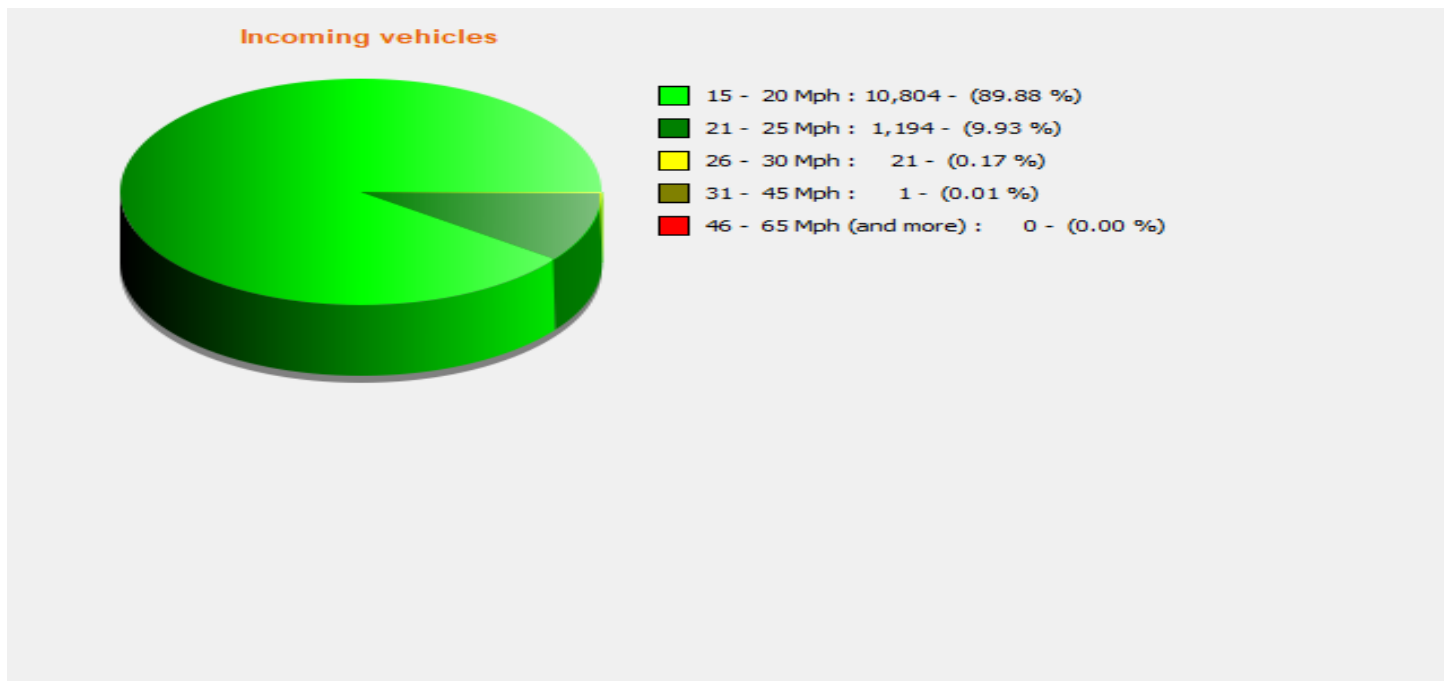

Start date: Friday, January 19, 2024 12:30 PM
End date: Wednesday, April 10, 2024 8:00 AM

Location:

Comments: