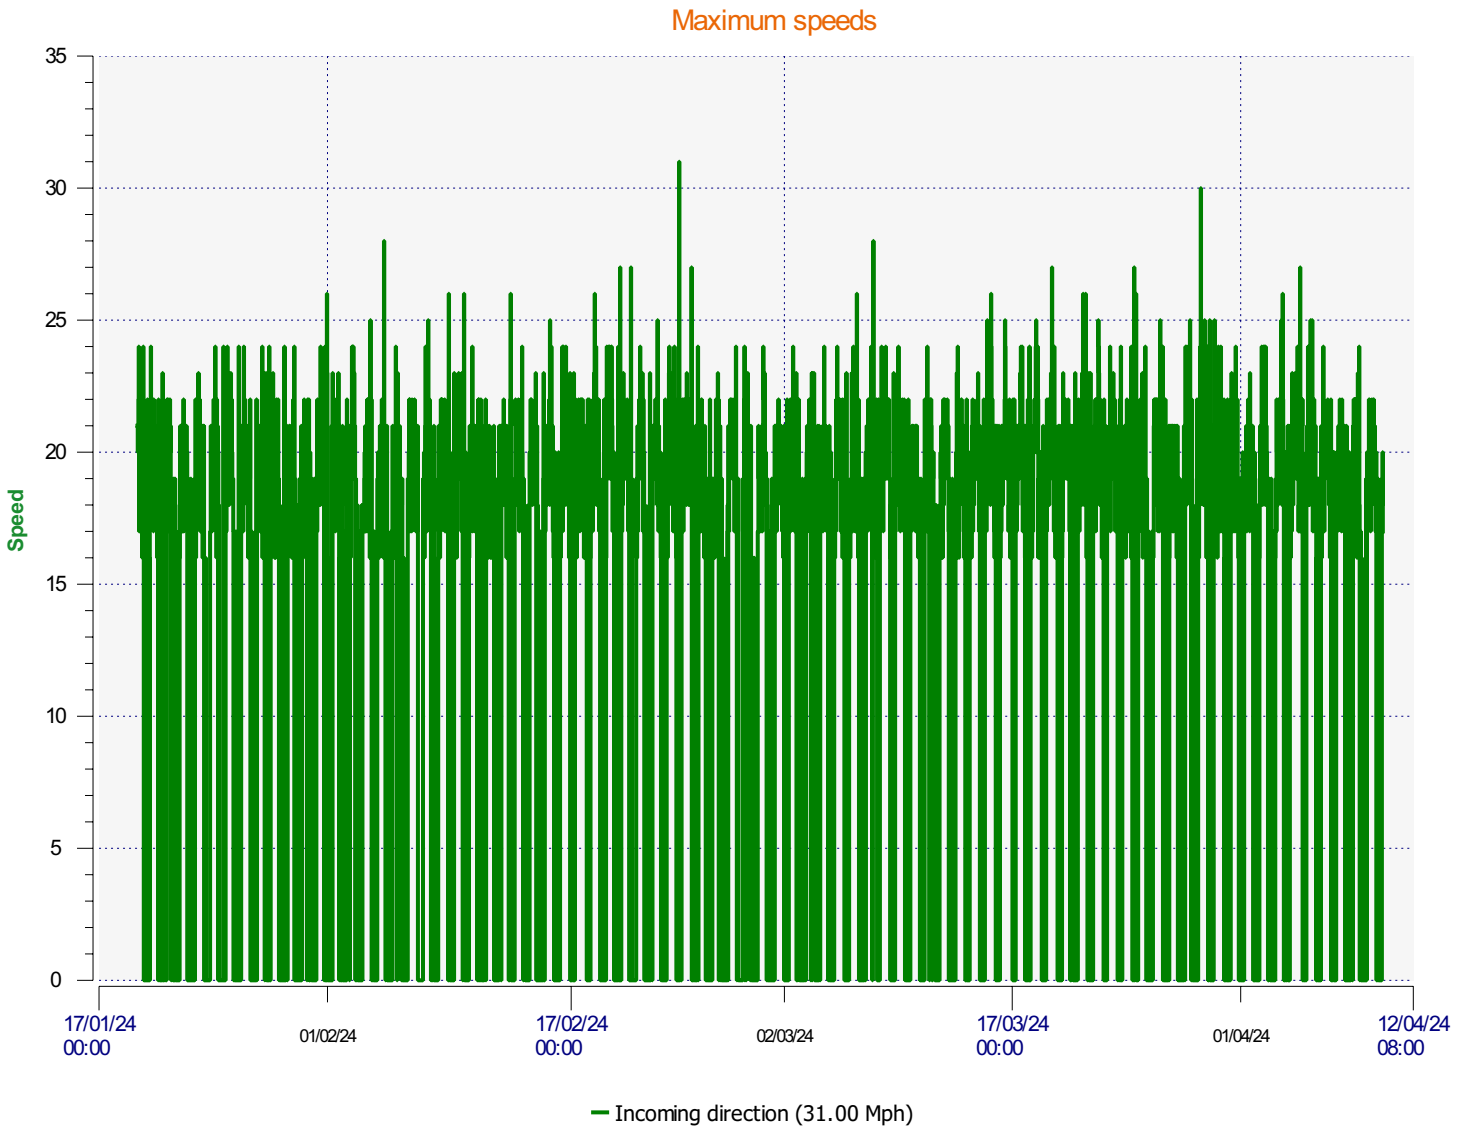

Élan Cité

DÉTECTER • INFORMER • SÉCURISER

Start date: Friday, January 19, 2024 12:30 PM
End date: Wednesday, April 10, 2024 8:00 AM

Location:

Comments:

Start date: Friday, January 19, 2024 12:30 PM
End date: Wednesday, April 10, 2024 8:00 AM

Location:

Comments:

Start date: Friday, January 19, 2024 12:30 PM
End date: Wednesday, April 10, 2024 8:00 AM

Location:

Comments:

Start date: Friday, January 19, 2024 12:30 PM
End date: Wednesday, April 10, 2024 8:00 AM

Location:

Comments:

Speed percentiles (incoming)

V30: 0.00Mph **V50:** 16.00Mph **V85:** 19.00Mph

Start date: Friday, January 19, 2024 12:30 PM
End date: Wednesday, April 10, 2024 8:00 AM

Location:

Comments:

Speed percentile(outgoing)

V30: 0.00Mph **V50:** 0.00Mph **V85:** 0.00Mph

Start date: Friday, January 19, 2024 12:30 PM
End date: Wednesday, April 10, 2024 8:00 AM

Location:

Comments: