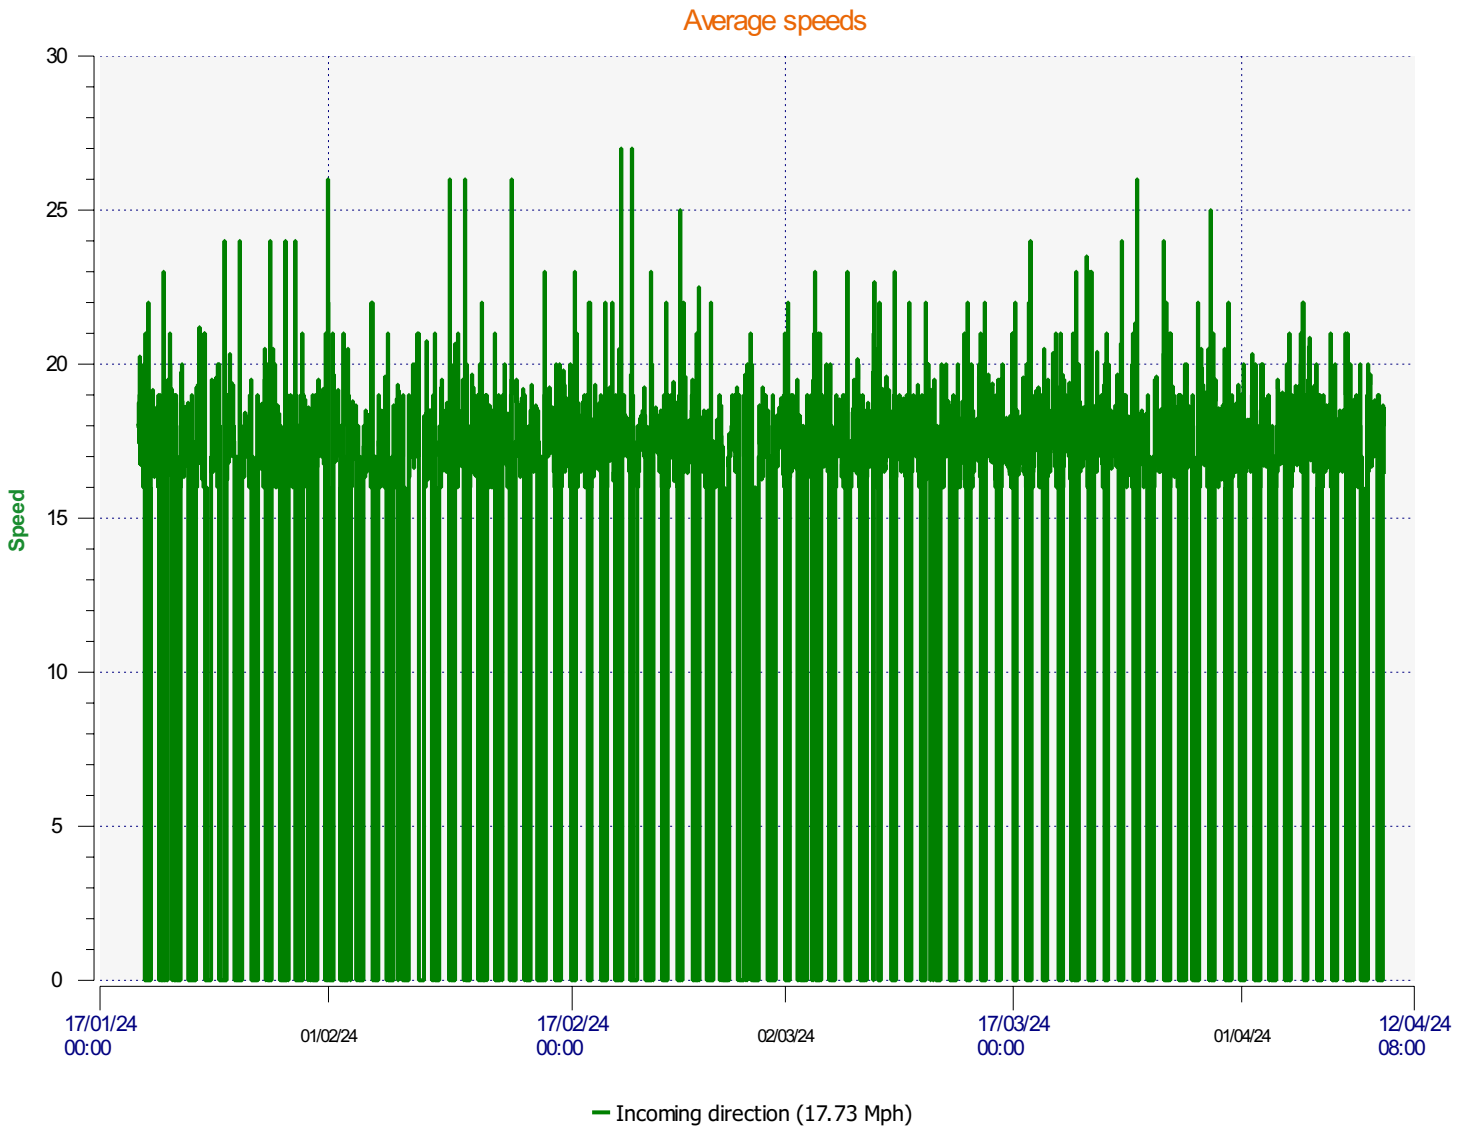

Élan Cité

DÉTECTER • INFORMER • SÉCURISER

Start date: Friday, January 19, 2024 12:30 PM
End date: Wednesday, April 10, 2024 8:00 AM

Location:

Comments:

Start date: Friday, January 19, 2024 12:30 PM
End date: Wednesday, April 10, 2024 8:00 AM

Location:

Comments:

Start date: Friday, January 19, 2024 12:30 PM
End date: Wednesday, April 10, 2024 8:00 AM

Location:

Comments:

Start date: Friday, January 19, 2024 12:30 PM
End date: Wednesday, April 10, 2024 8:00 AM

Location:

Comments:

Speed percentiles (incoming)

V30: 0.00Mph **V50:** 16.00Mph **V85:** 19.00Mph

Start date: Friday, January 19, 2024 12:30 PM
End date: Wednesday, April 10, 2024 8:00 AM

Location:

Comments:

Speed percentile(outgoing)

V30: 0.00Mph **V50:** 0.00Mph **V85:** 0.00Mph

Start date: Friday, January 19, 2024 12:30 PM
End date: Wednesday, April 10, 2024 8:00 AM

Location:

Comments: