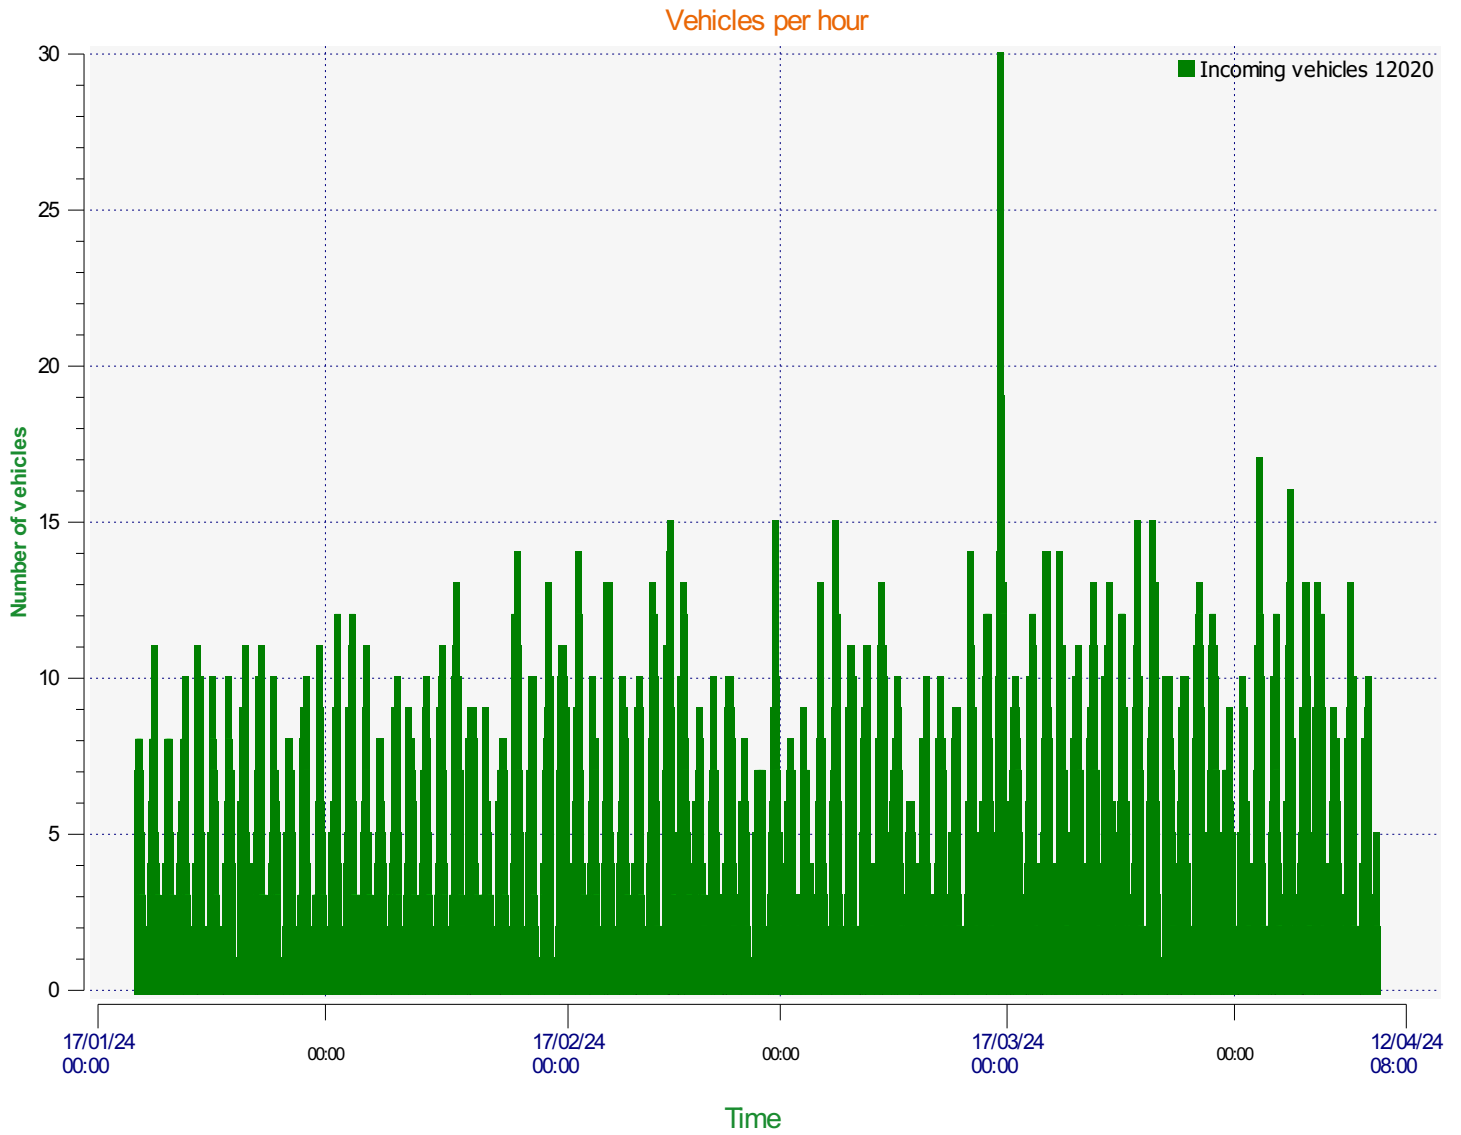

Location:

Comments:

Start date: Friday, January 19, 2024 12:30 PM
End date: Wednesday, April 10, 2024 8:00 AM

Location:

Comments:

Start date: Friday, January 19, 2024 12:30 PM
End date: Wednesday, April 10, 2024 8:00 AM

Location:

Comments:

Speed percentiles (incoming)

V30: 0.00Mph **V50:** 16.00Mph **V85:** 19.00Mph

Start date: Friday, January 19, 2024 12:30 PM
End date: Wednesday, April 10, 2024 8:00 AM

Location:

Comments:

Speed percentile(outgoing)

V30: 0.00Mph **V50:** 0.00Mph **V85:** 0.00Mph

Start date: Friday, January 19, 2024 12:30 PM
End date: Wednesday, April 10, 2024 8:00 AM

Location:

Comments: