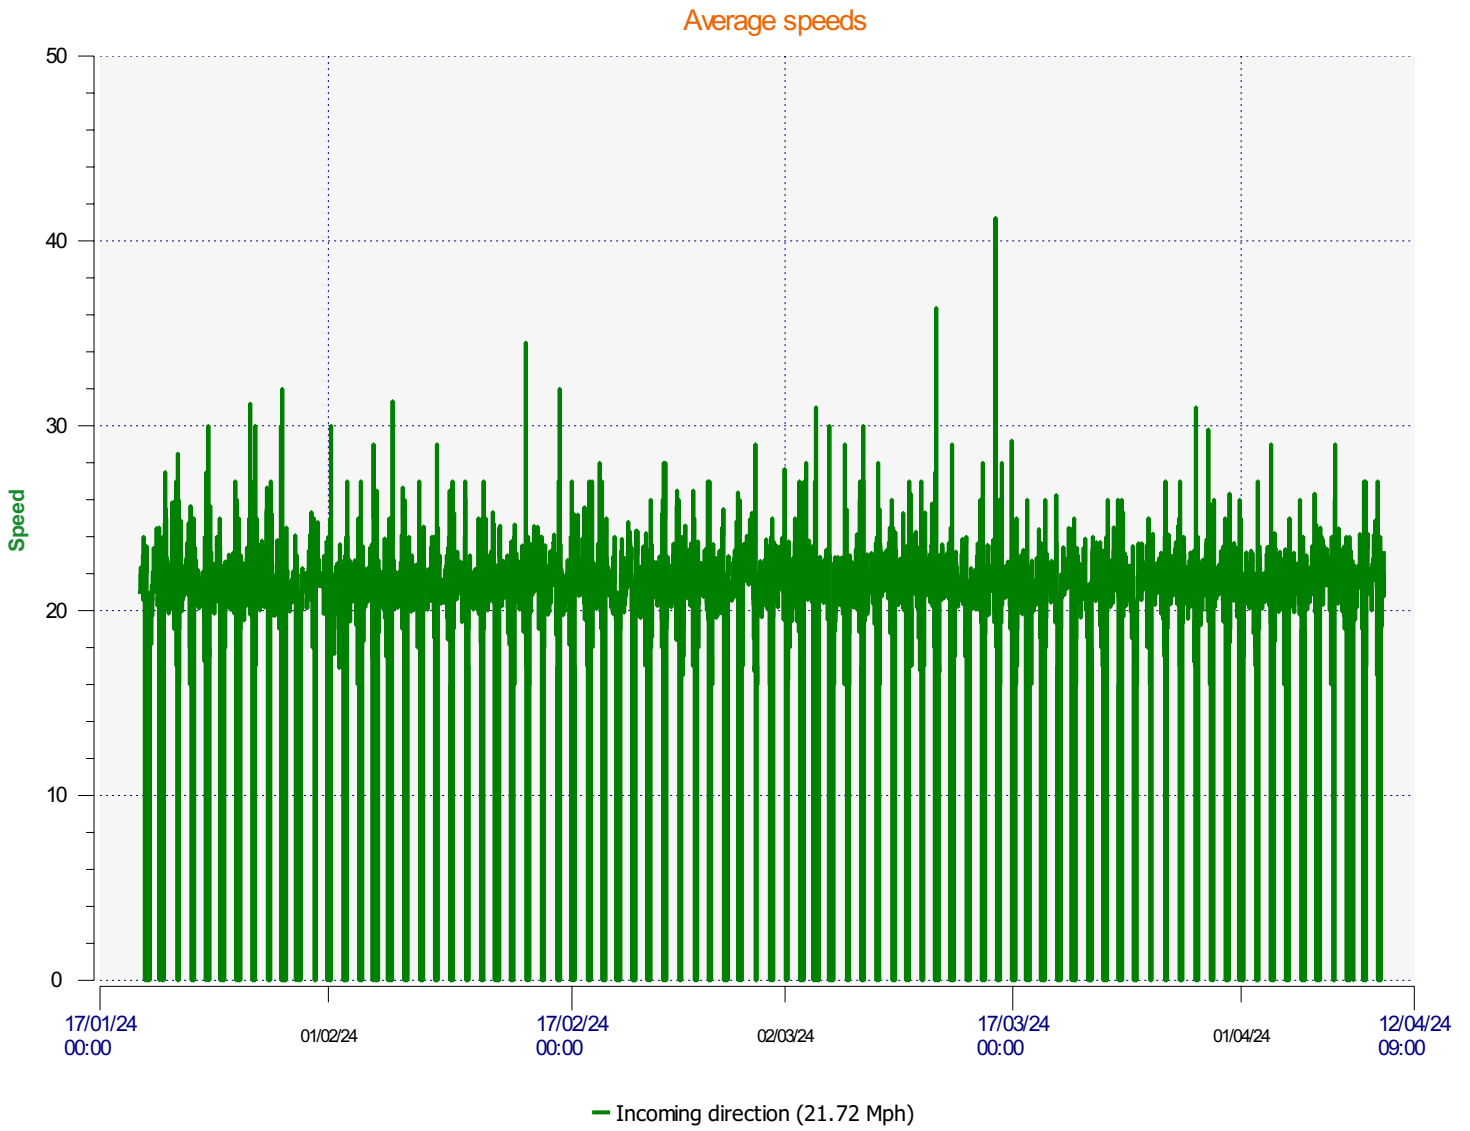

Élan Cité

DÉTECTER • INFORMER • SÉCURISER

Start date: Friday, January 19, 2024 3:00 PM
End date: Wednesday, April 10, 2024 9:00 AM

Location:

Comments:

Start date: Friday, January 19, 2024 3:00 PM
End date: Wednesday, April 10, 2024 9:00 AM

Location:

Comments:

Start date: Friday, January 19, 2024 3:00 PM
End date: Wednesday, April 10, 2024 9:00 AM

Location:

Comments:

Start date: Friday, January 19, 2024 3:00 PM
End date: Wednesday, April 10, 2024 9:00 AM

Location:

Comments:

Speed percentiles (incoming)

V30: 18.00Mph **V50:** 20.00Mph **V85:** 25.00Mph

Start date: Friday, January 19, 2024 3:00 PM
End date: Wednesday, April 10, 2024 9:00 AM

Location:

Comments:

Speed percentile(outgoing)

V30: 0.00Mph **V50:** 0.00Mph **V85:** 0.00Mph

Start date: Friday, January 19, 2024 3:00 PM
End date: Wednesday, April 10, 2024 9:00 AM

Location:

Comments: