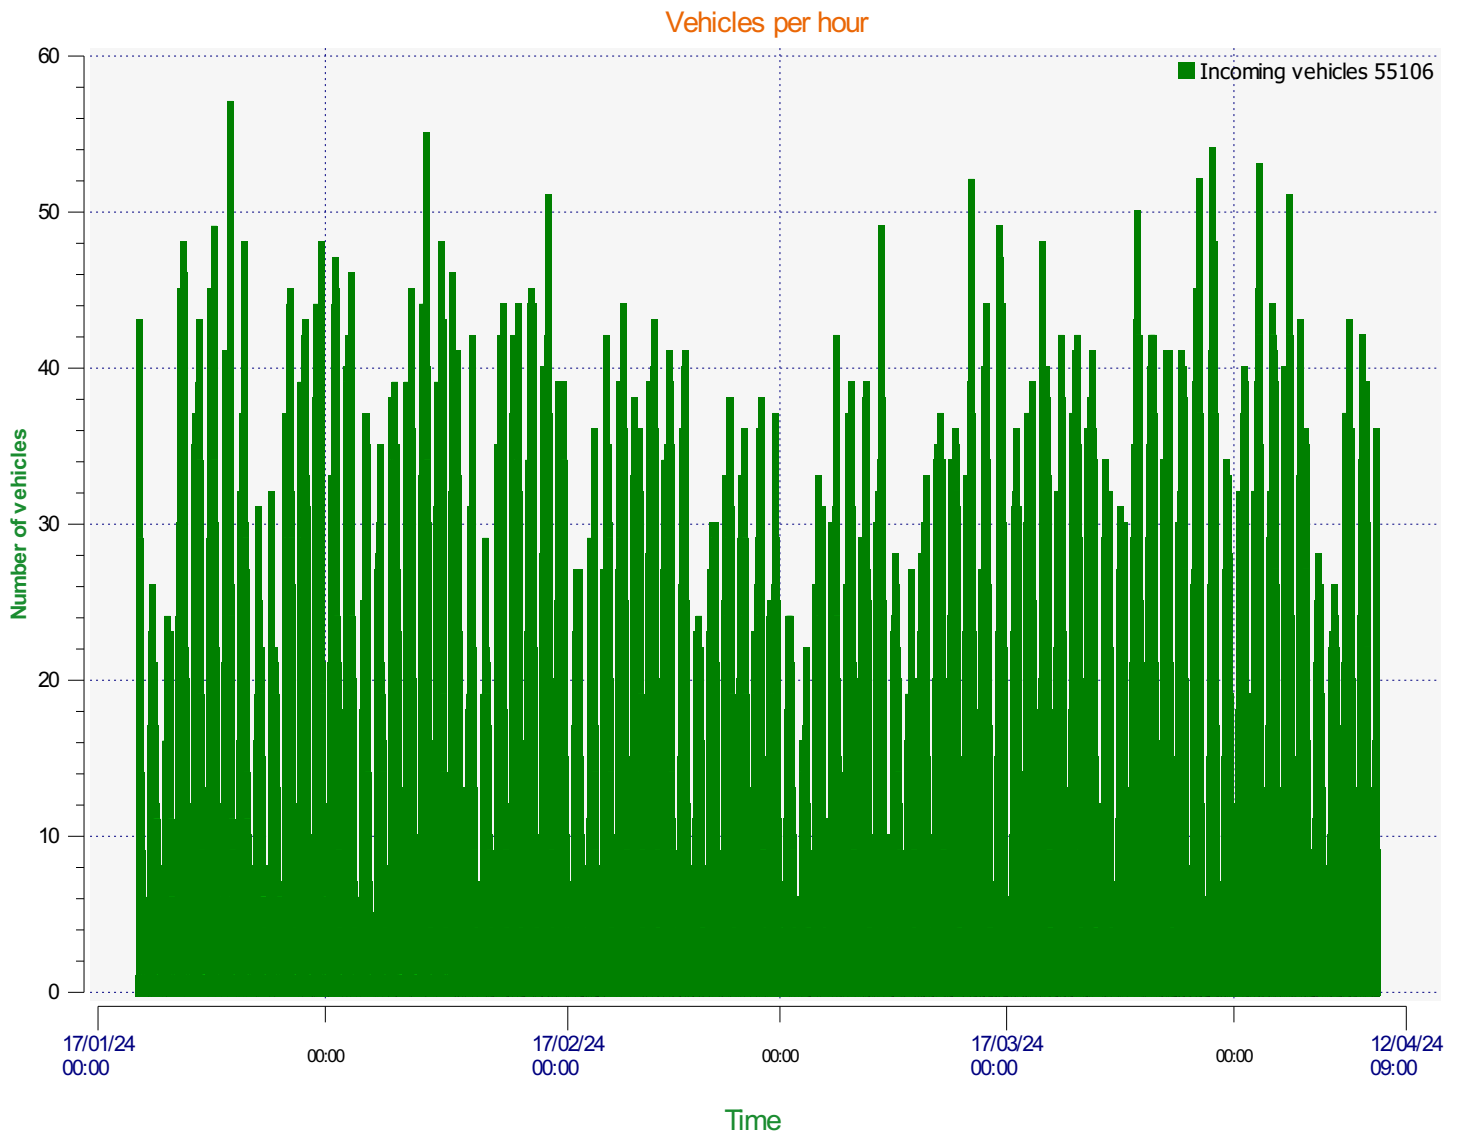

Location:

Comments:

Start date: Friday, January 19, 2024 3:00 PM
End date: Wednesday, April 10, 2024 9:00 AM

Location:

Comments:

Start date: Friday, January 19, 2024 3:00 PM
End date: Wednesday, April 10, 2024 9:00 AM

Location:

Comments:

Speed percentiles (incoming)

V30: 18.00Mph **V50:** 20.00Mph **V85:** 25.00Mph

Start date: Friday, January 19, 2024 3:00 PM
End date: Wednesday, April 10, 2024 9:00 AM

Location:

Comments:

Speed percentile(outgoing)

V30: 0.00Mph **V50:** 0.00Mph **V85:** 0.00Mph

Start date: Friday, January 19, 2024 3:00 PM
End date: Wednesday, April 10, 2024 9:00 AM

Location:

Comments: