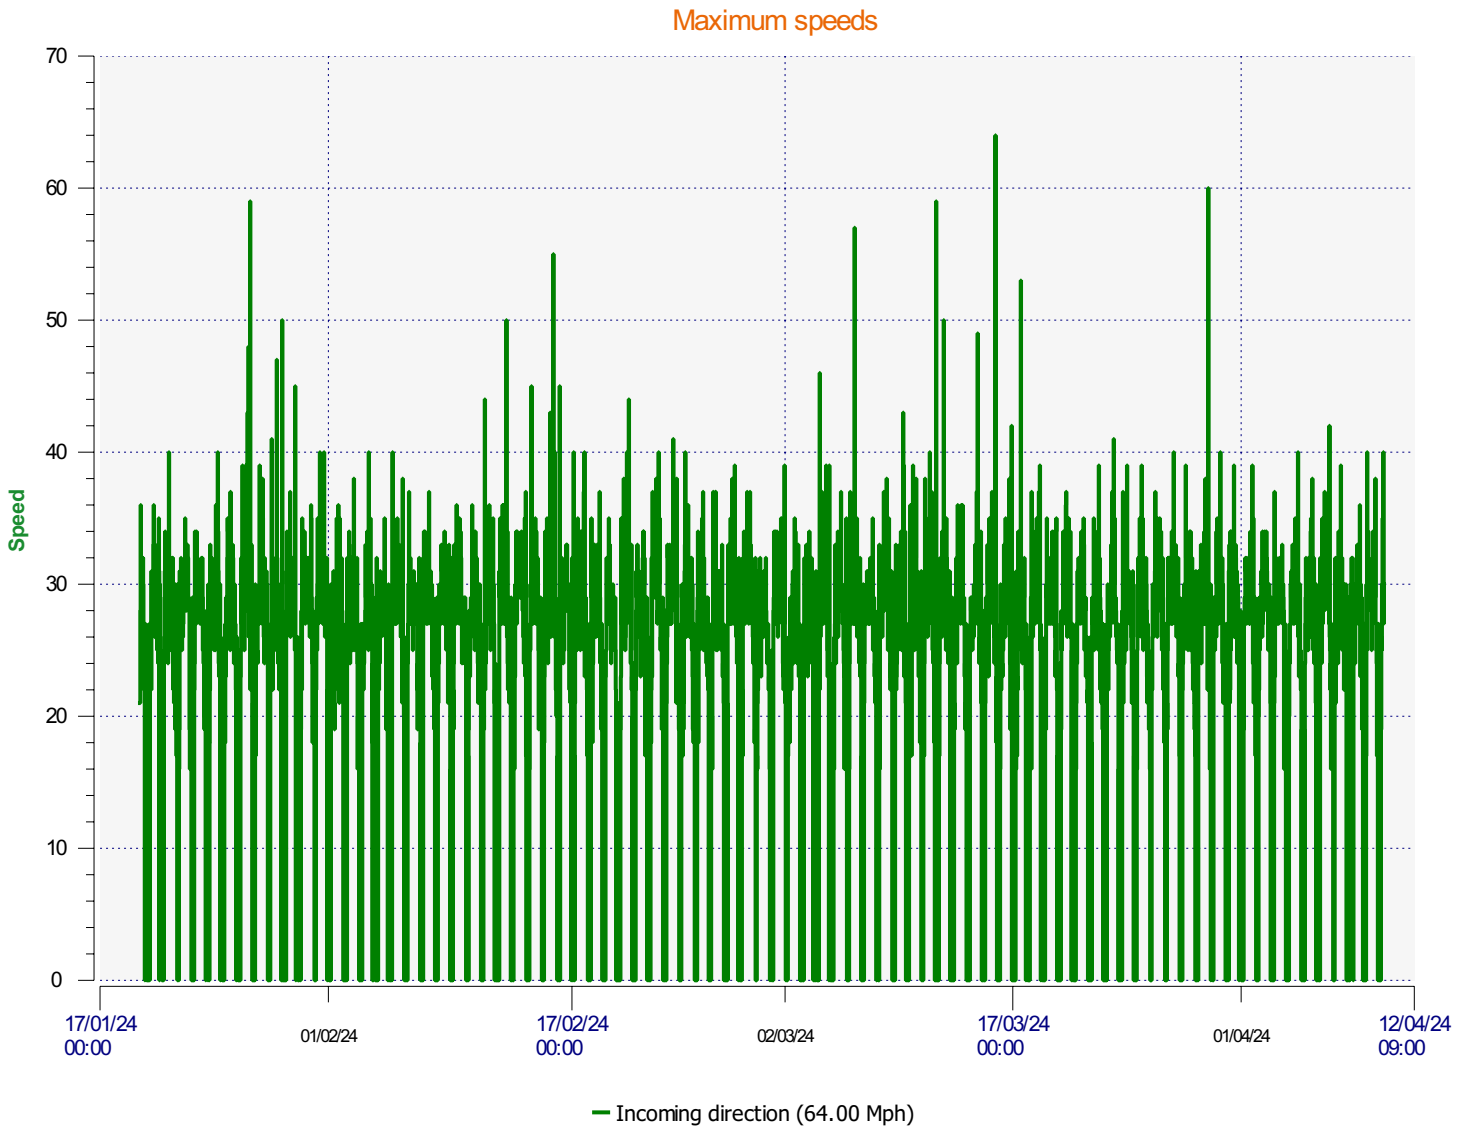

Élan Cité

DÉTECTER • INFORMER • SÉCURISER

Start date: Friday, January 19, 2024 3:00 PM
End date: Wednesday, April 10, 2024 9:00 AM

Location:

Comments:

Start date: Friday, January 19, 2024 3:00 PM
End date: Wednesday, April 10, 2024 9:00 AM

Location:

Comments:

Start date: Friday, January 19, 2024 3:00 PM
End date: Wednesday, April 10, 2024 9:00 AM

Location:

Comments:

Start date: Friday, January 19, 2024 3:00 PM
End date: Wednesday, April 10, 2024 9:00 AM

Location:

Comments:

Speed percentiles (incoming)

V30: 18.00Mph **V50:** 20.00Mph **V85:** 25.00Mph

Start date: Friday, January 19, 2024 3:00 PM
End date: Wednesday, April 10, 2024 9:00 AM

Location:

Comments:

Speed percentile(outgoing)

V30: 0.00Mph **V50:** 0.00Mph **V85:** 0.00Mph

Start date: Friday, January 19, 2024 3:00 PM
End date: Wednesday, April 10, 2024 9:00 AM

Location:

Comments: