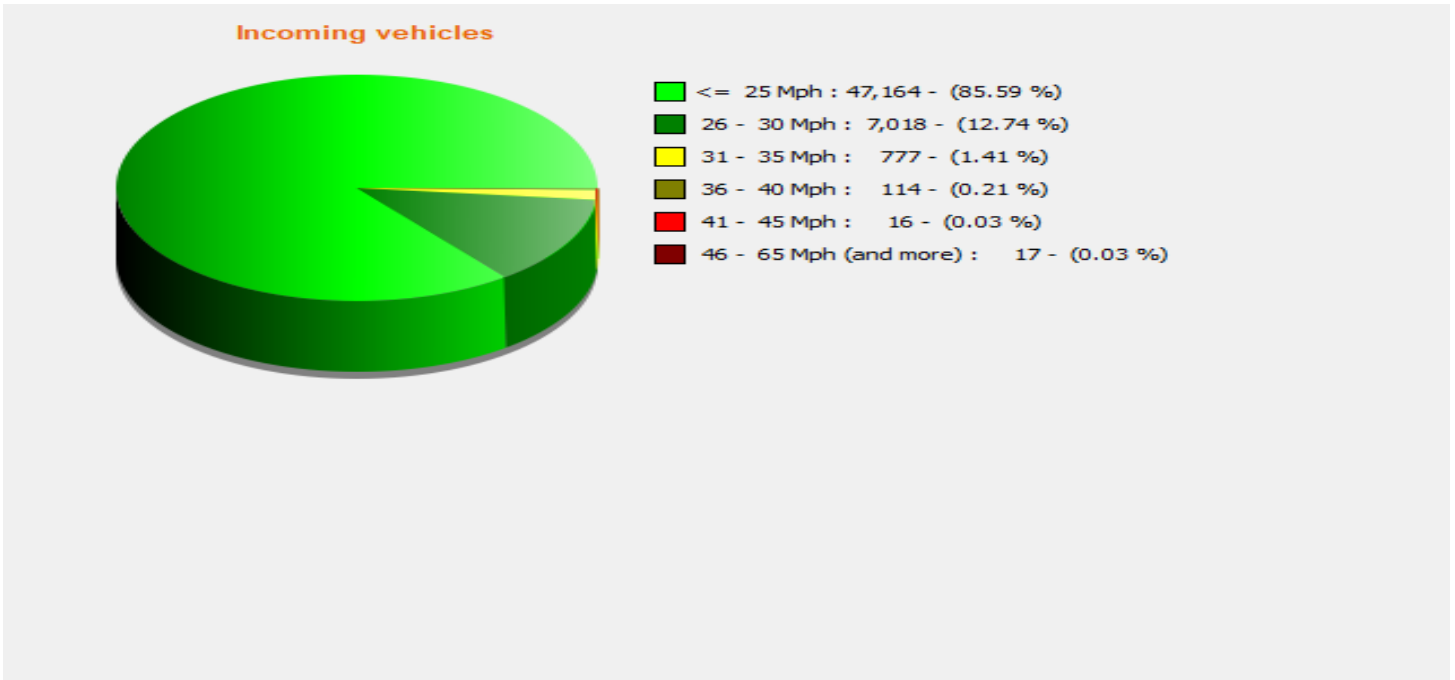

Start date: Friday, January 19, 2024 3:00 PM
End date: Wednesday, April 10, 2024 9:00 AM

Location:

Comments: