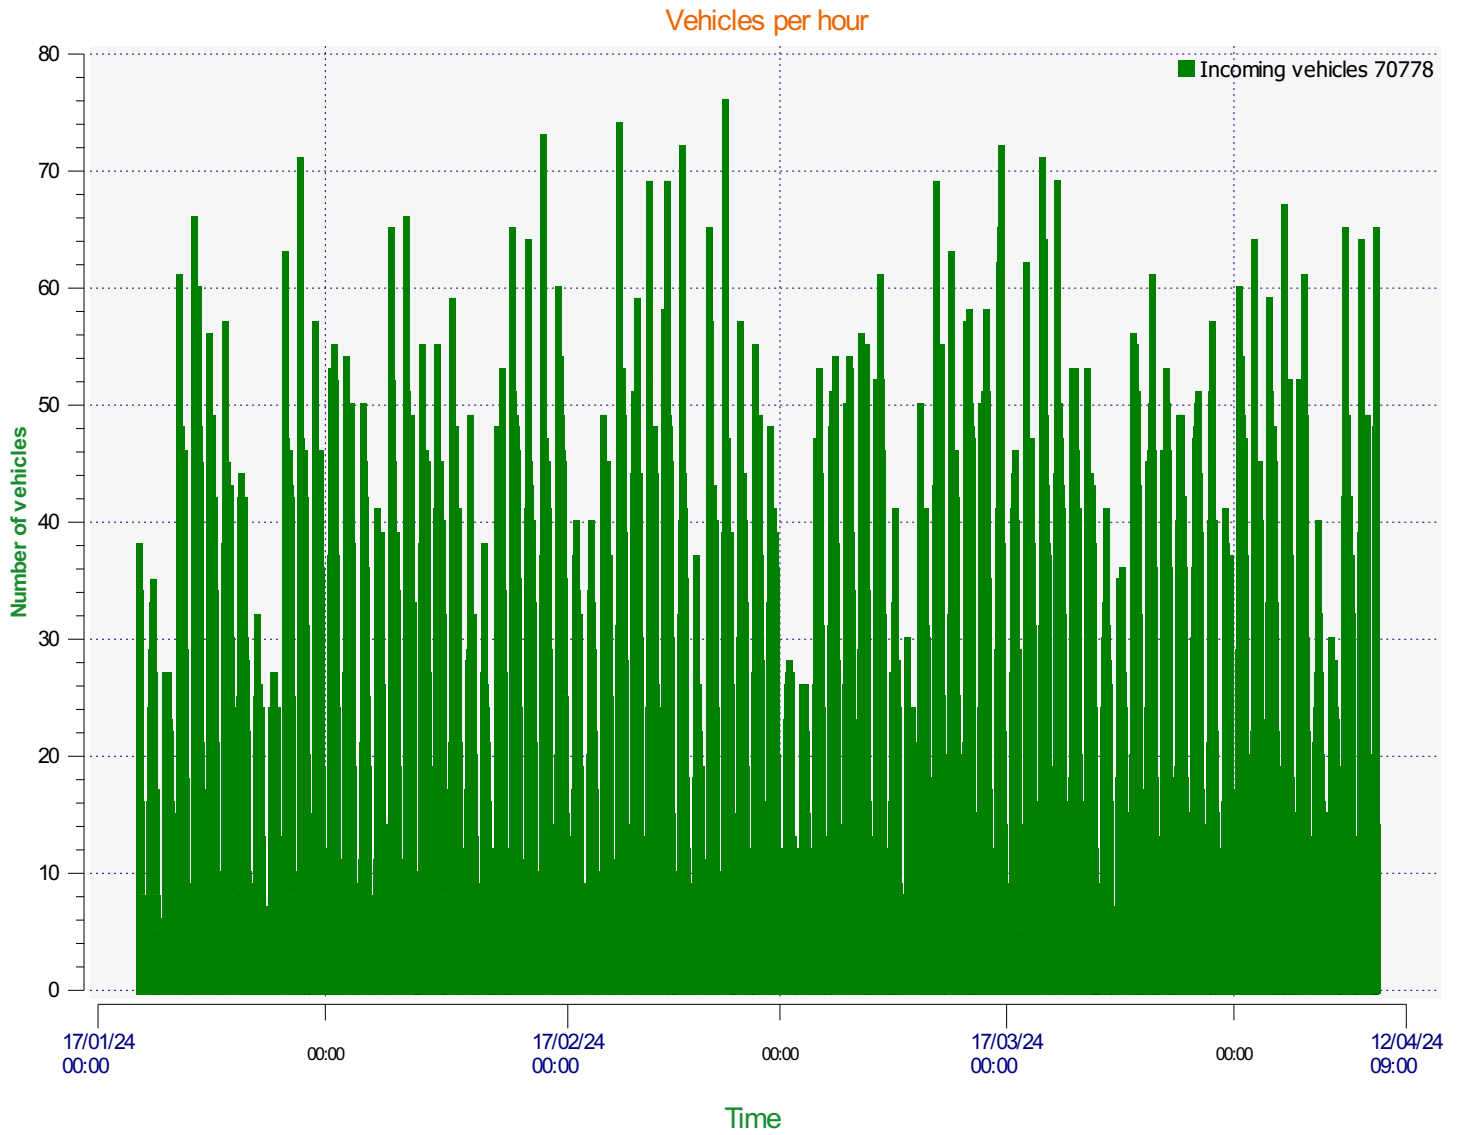

Location:

Comments:

Start date: Friday, January 19, 2024 3:30 PM
End date: Wednesday, April 10, 2024 9:00 AM

Location:

Comments:

Start date: Friday, January 19, 2024 3:30 PM
End date: Wednesday, April 10, 2024 9:00 AM

Location:

Comments:

Speed percentiles (incoming)

V30: 23.00Mph **V50:** 24.00Mph **V85:** 29.00Mph

Start date: Friday, January 19, 2024 3:30 PM
End date: Wednesday, April 10, 2024 9:00 AM

Location:

Comments:

Speed percentile(outgoing)

V30: 0.00Mph **V50:** 0.00Mph **V85:** 0.00Mph

Start date: Friday, January 19, 2024 3:30 PM
End date: Wednesday, April 10, 2024 9:00 AM

Location:

Comments: