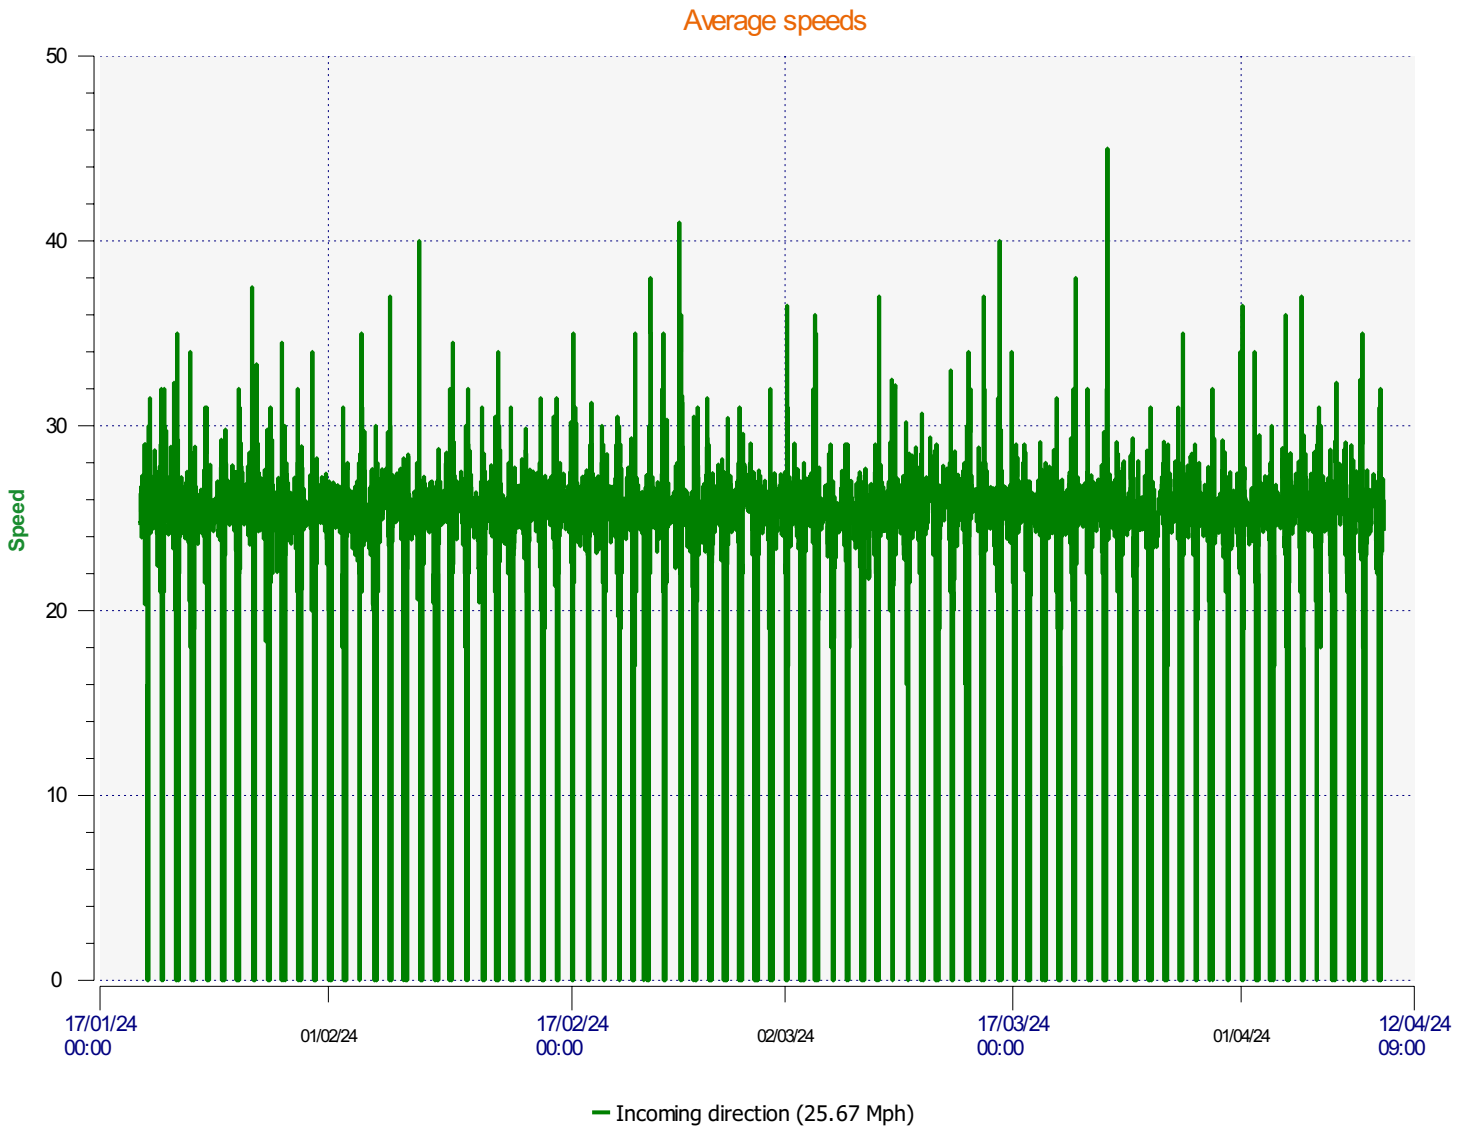

Élan Cité

DÉTECTER • INFORMER • SÉCURISER

Start date: Friday, January 19, 2024 3:30 PM
End date: Wednesday, April 10, 2024 9:00 AM

Location:

Comments:

Start date: Friday, January 19, 2024 3:30 PM
End date: Wednesday, April 10, 2024 9:00 AM

Location:

Comments:

Start date: Friday, January 19, 2024 3:30 PM
End date: Wednesday, April 10, 2024 9:00 AM

Location:

Comments:

Start date: Friday, January 19, 2024 3:30 PM
End date: Wednesday, April 10, 2024 9:00 AM

Location:

Comments:

Speed percentiles (incoming)

V30: 23.00Mph **V50:** 24.00Mph **V85:** 29.00Mph

Start date: Friday, January 19, 2024 3:30 PM
End date: Wednesday, April 10, 2024 9:00 AM

Location:

Comments:

Speed percentile(outgoing)

V30: 0.00Mph **V50:** 0.00Mph **V85:** 0.00Mph

Start date: Friday, January 19, 2024 3:30 PM
End date: Wednesday, April 10, 2024 9:00 AM

Location:

Comments: