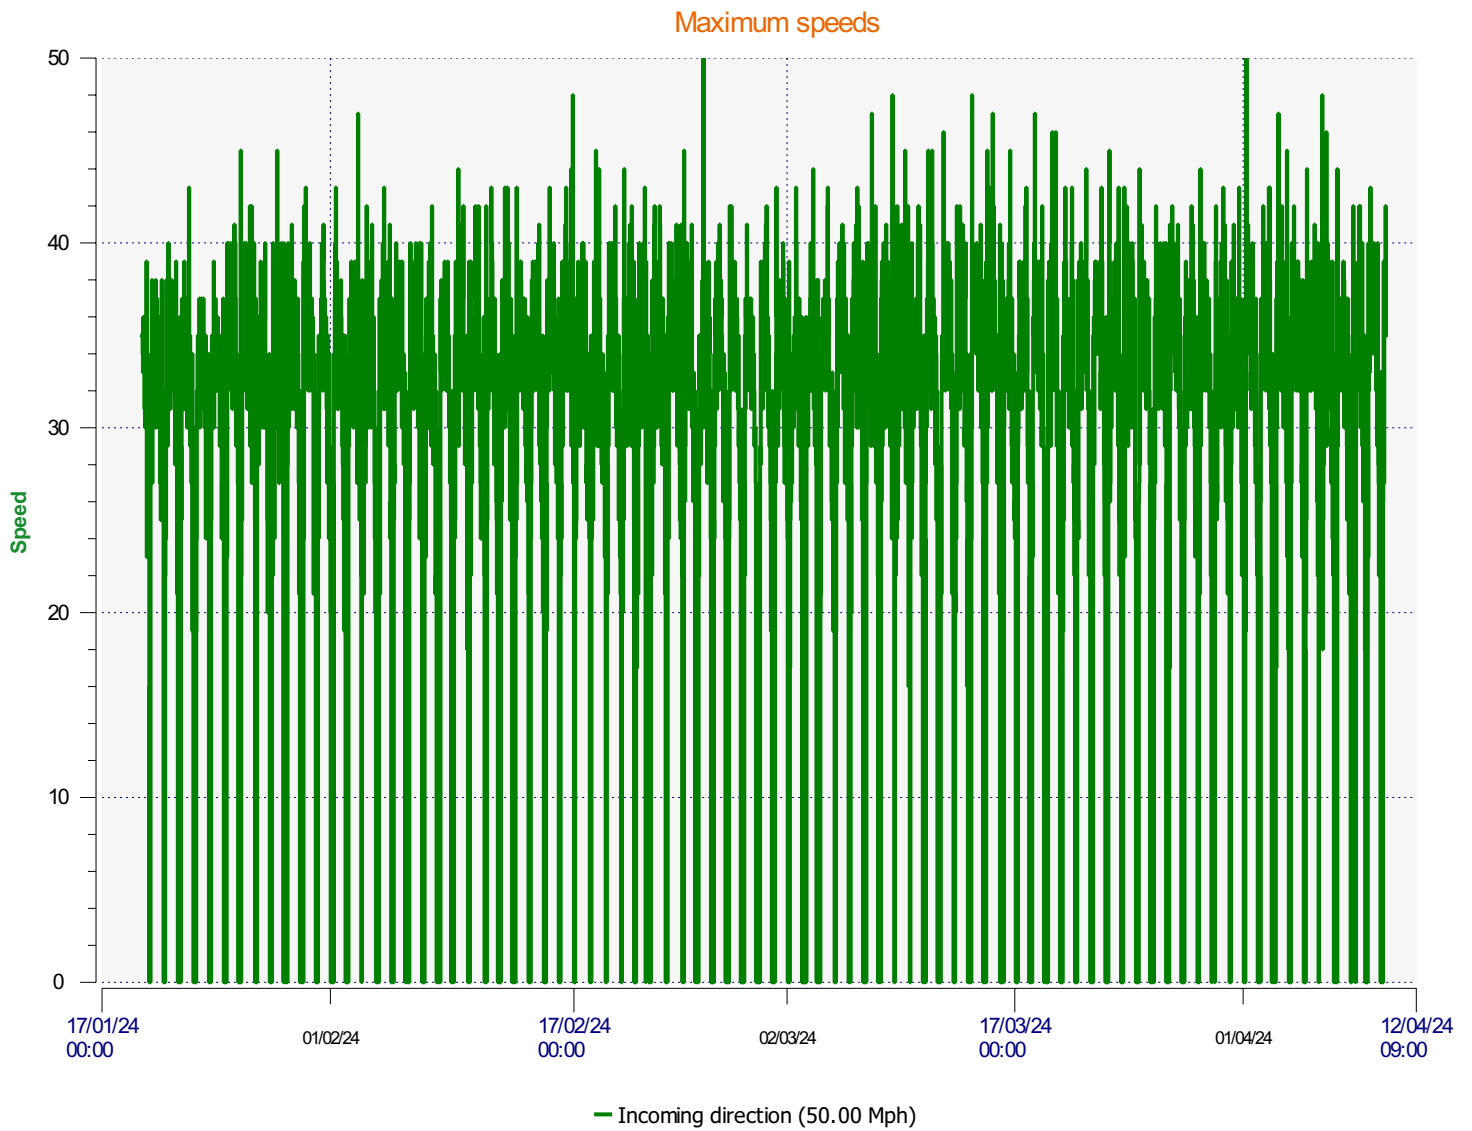

Élan Cité

DÉTECTER • INFORMER • SÉCURISER

Start date: Friday, January 19, 2024 3:30 PM
End date: Wednesday, April 10, 2024 9:00 AM

Location:

Comments:

Start date: Friday, January 19, 2024 3:30 PM
End date: Wednesday, April 10, 2024 9:00 AM

Location:

Comments:

Start date: Friday, January 19, 2024 3:30 PM
End date: Wednesday, April 10, 2024 9:00 AM

Location:

Comments:

Start date: Friday, January 19, 2024 3:30 PM
End date: Wednesday, April 10, 2024 9:00 AM

Location:

Comments:

Speed percentiles (incoming)

V30: 23.00Mph **V50:** 24.00Mph **V85:** 29.00Mph

Start date: Friday, January 19, 2024 3:30 PM
End date: Wednesday, April 10, 2024 9:00 AM

Location:

Comments:

Speed percentile(outgoing)

V30: 0.00Mph **V50:** 0.00Mph **V85:** 0.00Mph

Start date: Friday, January 19, 2024 3:30 PM
End date: Wednesday, April 10, 2024 9:00 AM

Location:

Comments: