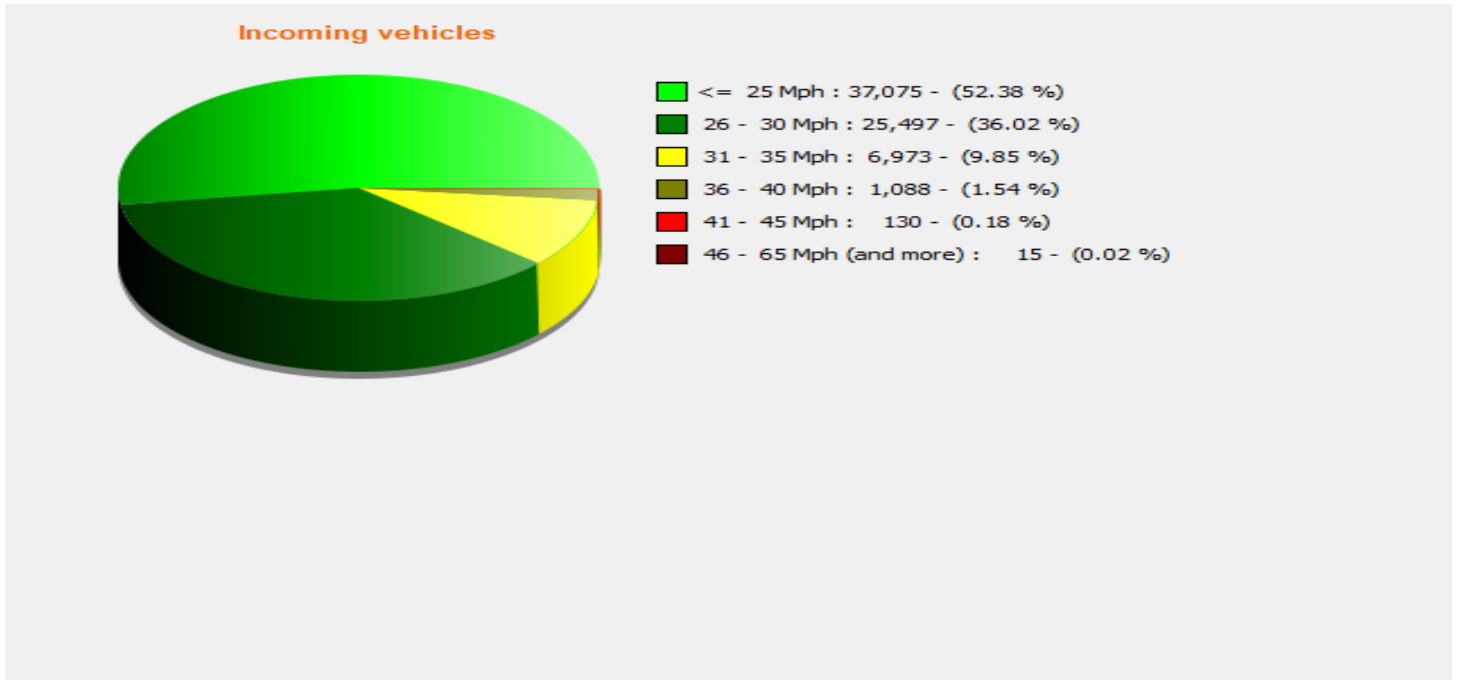

Start date: Friday, January 19, 2024 3:30 PM
End date: Wednesday, April 10, 2024 9:00 AM

Location:

Comments: