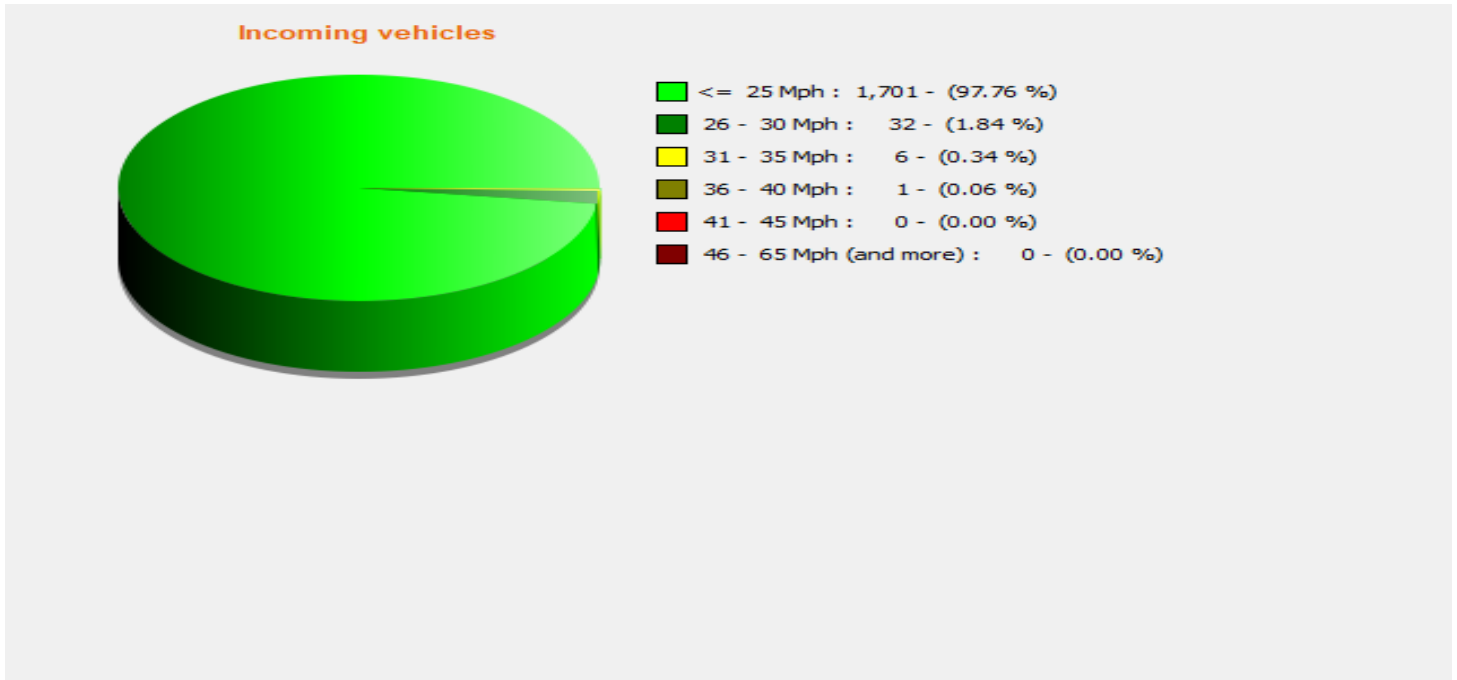

Start date: Friday, January 19, 2024 4:00 PM
End date: Wednesday, April 10, 2024 6:30 AM

Location:

Comments: