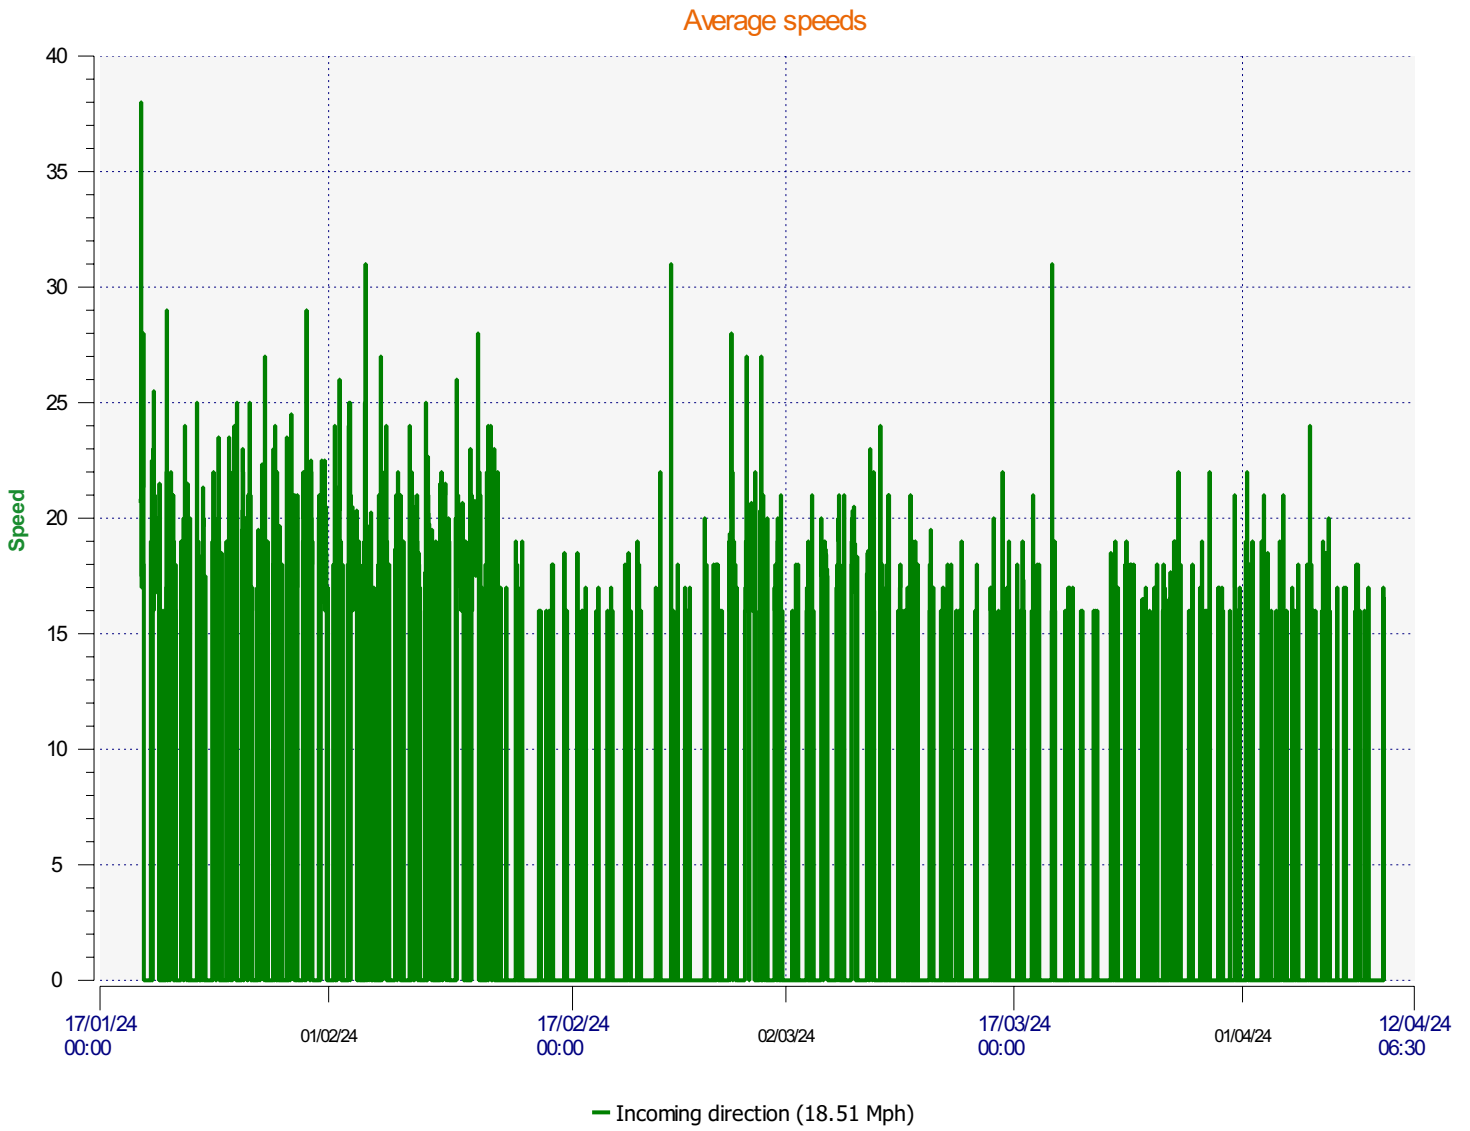

Start date: Friday, January 19, 2024 4:00 PM
End date: Wednesday, April 10, 2024 6:30 AM

Location:

Comments: