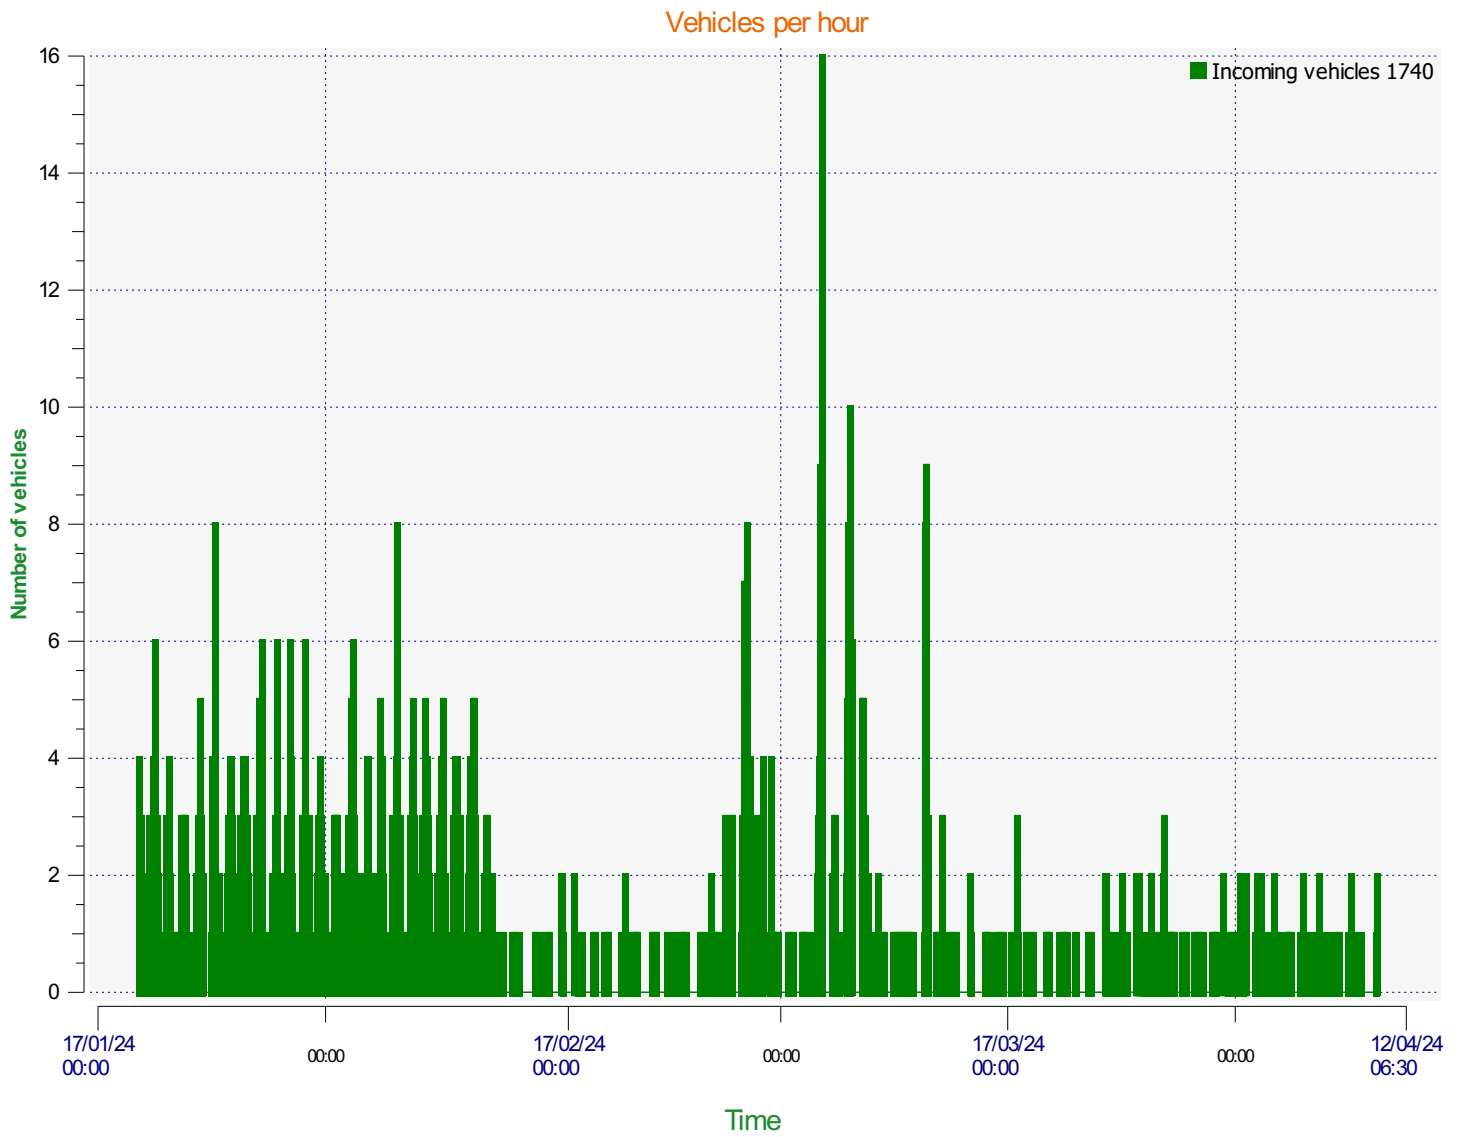

Location:

Comments:

Start date: Friday, January 19, 2024 4:00 PM
End date: Wednesday, April 10, 2024 6:30 AM

Location:

Comments:

Start date: Friday, January 19, 2024 4:00 PM
End date: Wednesday, April 10, 2024 6:30 AM

Location:

Comments:

Speed percentiles (incoming)

V30: 16.00Mph **V50:** 17.00Mph **V85:** 20.00Mph

Start date: Friday, January 19, 2024 4:00 PM
End date: Wednesday, April 10, 2024 6:30 AM

Location:

Comments:

Speed percentile(outgoing)

V30: 0.00Mph **V50:** 0.00Mph **V85:** 0.00Mph

Start date: Friday, January 19, 2024 4:00 PM
End date: Wednesday, April 10, 2024 6:30 AM

Location:

Comments: