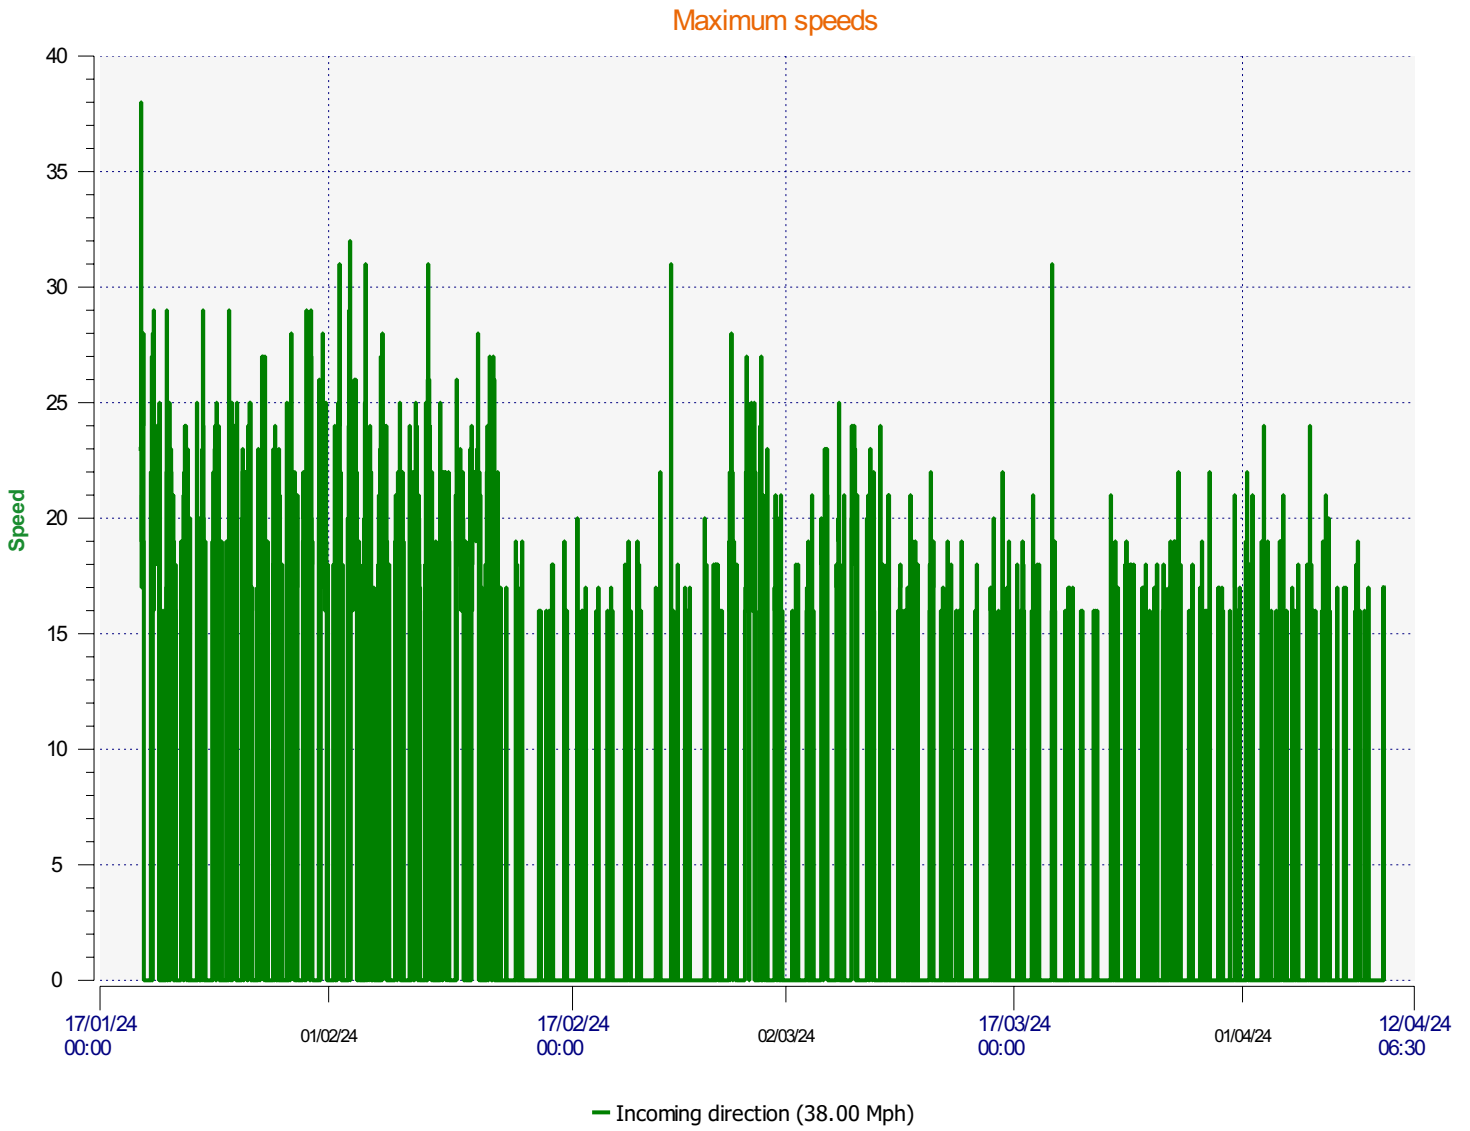

Location:

Comments:

Start date: Friday, January 19, 2024 4:00 PM
End date: Wednesday, April 10, 2024 6:30 AM

Location:

Comments:

Start date: Friday, January 19, 2024 4:00 PM
End date: Wednesday, April 10, 2024 6:30 AM

Location:

Comments:

Speed percentiles (incoming)

V30: 16.00Mph **V50:** 17.00Mph **V85:** 20.00Mph

Start date: Friday, January 19, 2024 4:00 PM
End date: Wednesday, April 10, 2024 6:30 AM

Location:

Comments:

Speed percentile(outgoing)

V30: 0.00Mph **V50:** 0.00Mph **V85:** 0.00Mph

Start date: Friday, January 19, 2024 4:00 PM
End date: Wednesday, April 10, 2024 6:30 AM

Location:

Comments: