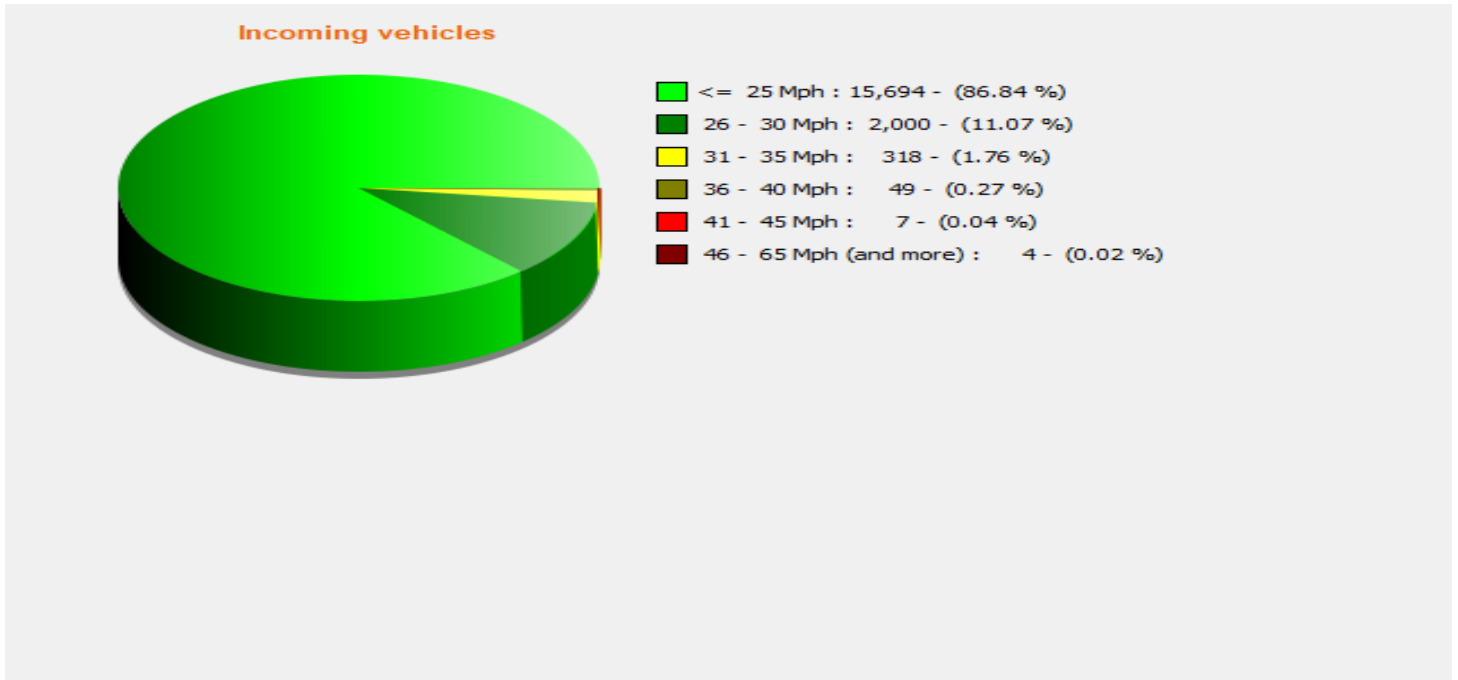

Start date: Friday, January 19, 2024 1:00 PM
End date: Wednesday, April 10, 2024 10:00 AM

Location:

Comments: