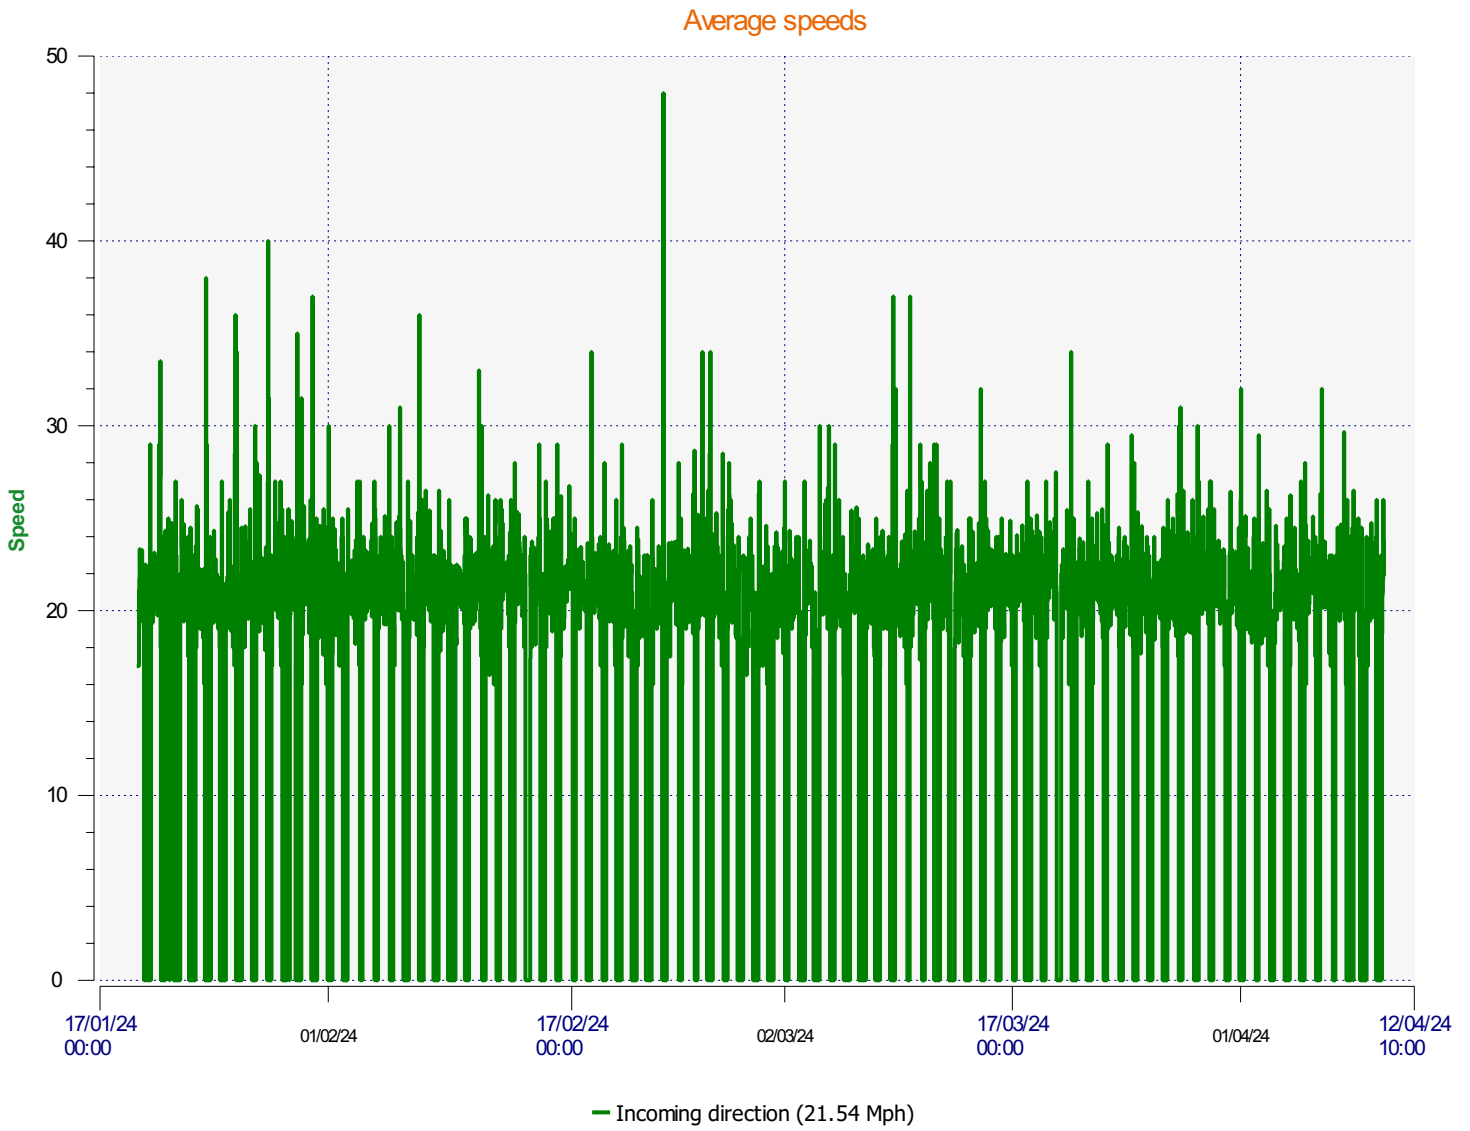

Élan Cité

DÉTECTER • INFORMER • SÉCURISER

Start date: Friday, January 19, 2024 1:00 PM
End date: Wednesday, April 10, 2024 10:00 AM

Location:

Comments:

Start date: Friday, January 19, 2024 1:00 PM
End date: Wednesday, April 10, 2024 10:00 AM

Location:

Comments:

Start date: Friday, January 19, 2024 1:00 PM
End date: Wednesday, April 10, 2024 10:00 AM

Location:

Comments:

Start date: Friday, January 19, 2024 1:00 PM
End date: Wednesday, April 10, 2024 10:00 AM

Location:

Comments:

Speed percentiles (incoming)

V30: 18.00Mph **V50:** 20.00Mph **V85:** 24.00Mph

Start date: Friday, January 19, 2024 1:00 PM
End date: Wednesday, April 10, 2024 10:00 AM

Location:

Comments:

Speed percentile(outgoing)

V30: 0.00Mph **V50:** 0.00Mph **V85:** 0.00Mph

Start date: Friday, January 19, 2024 1:00 PM
End date: Wednesday, April 10, 2024 10:00 AM

Location:

Comments: