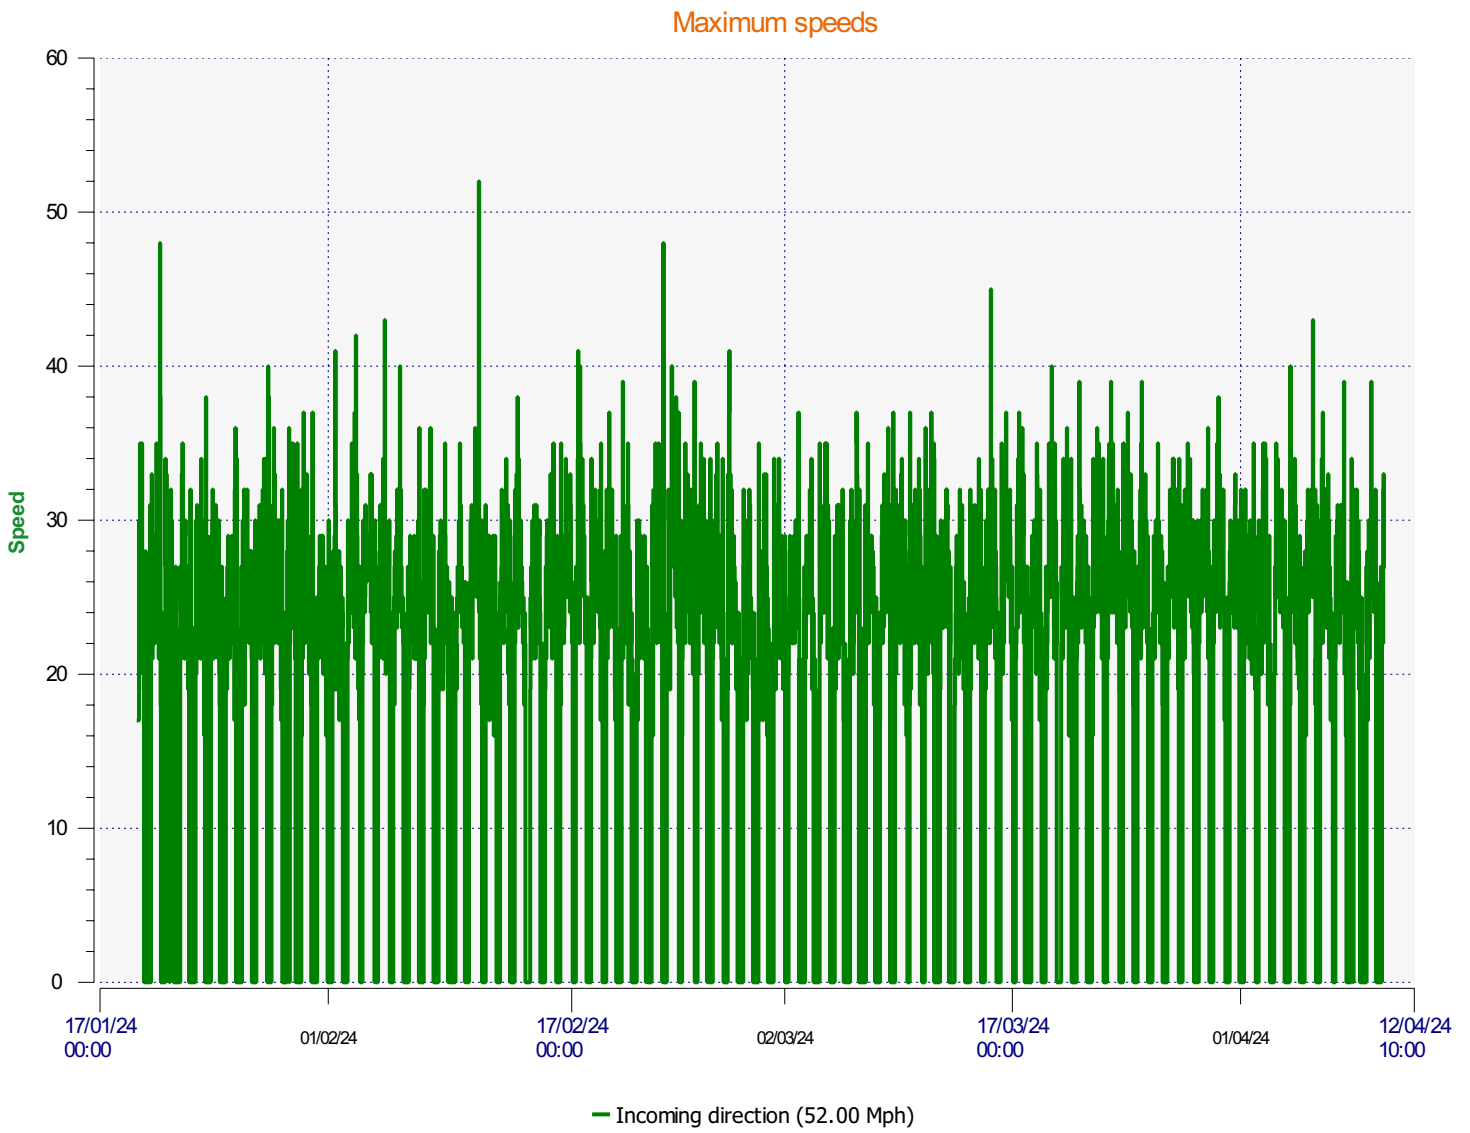

Location:

Comments:

Start date: Friday, January 19, 2024 1:00 PM
End date: Wednesday, April 10, 2024 10:00 AM

Location:

Comments:

Start date: Friday, January 19, 2024 1:00 PM
End date: Wednesday, April 10, 2024 10:00 AM

Location:

Comments:

Speed percentiles (incoming)

V30: 18.00Mph **V50:** 20.00Mph **V85:** 24.00Mph

Start date: Friday, January 19, 2024 1:00 PM
End date: Wednesday, April 10, 2024 10:00 AM

Location:

Comments:

Speed percentile(outgoing)

V30: 0.00Mph **V50:** 0.00Mph **V85:** 0.00Mph

Start date: Friday, January 19, 2024 1:00 PM
End date: Wednesday, April 10, 2024 10:00 AM

Location:

Comments: