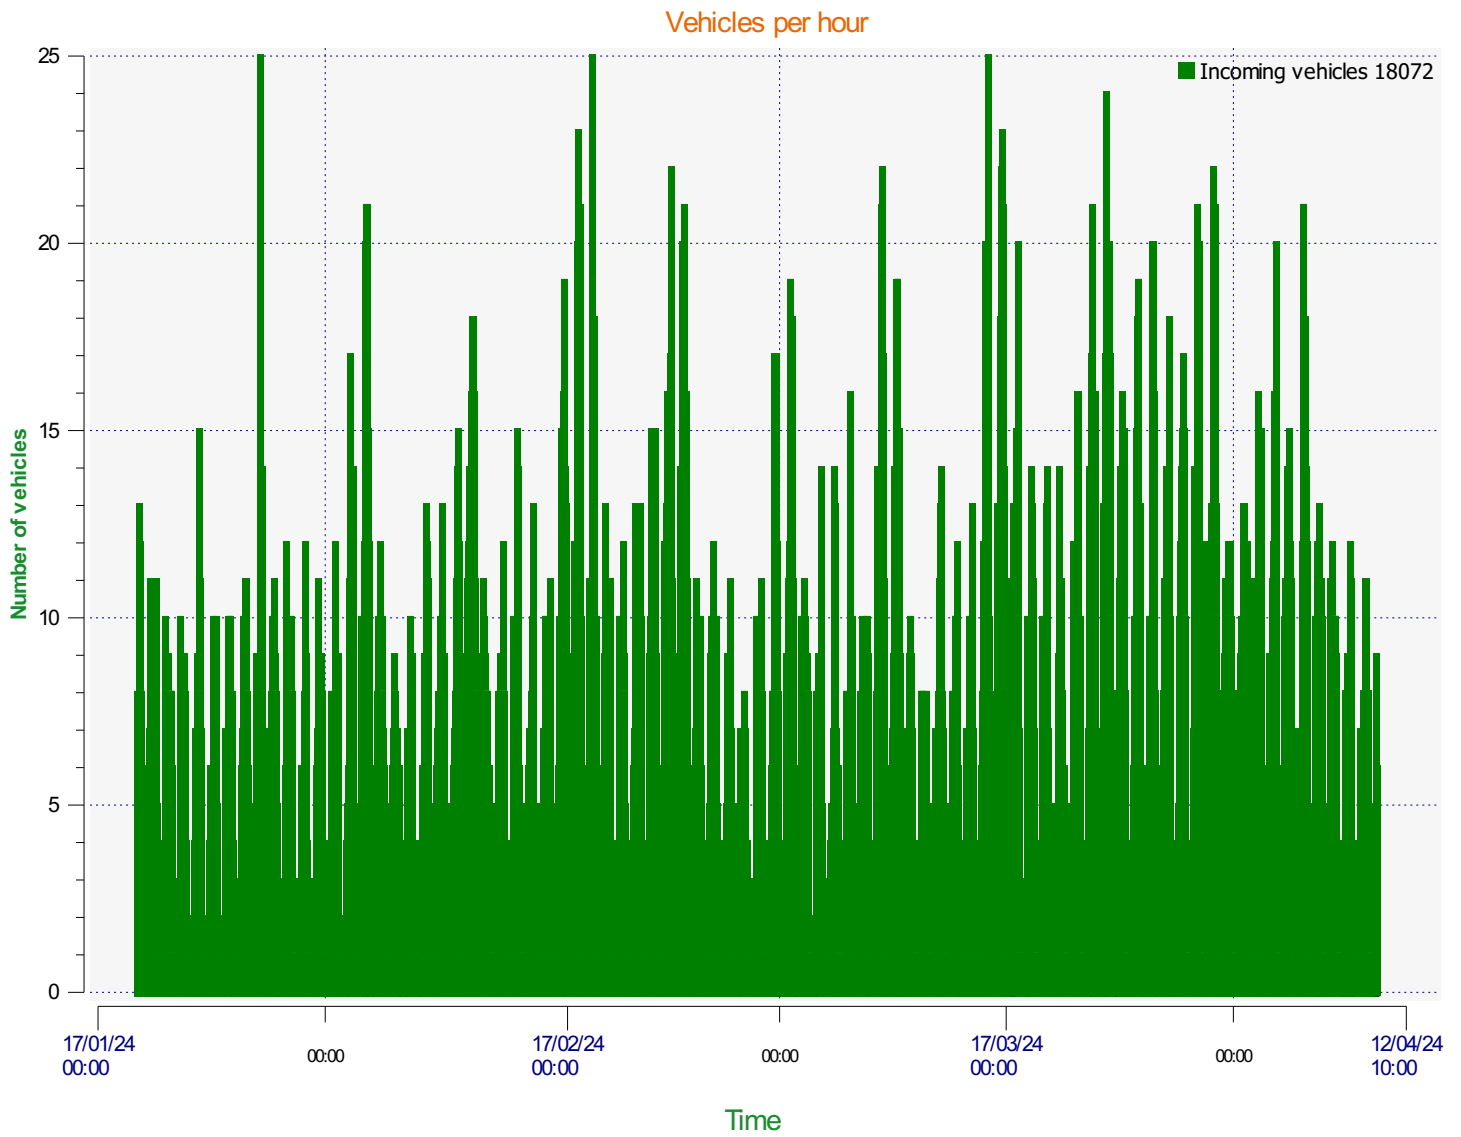

Location:

Comments:

Start date: Friday, January 19, 2024 1:00 PM
End date: Wednesday, April 10, 2024 10:00 AM

Location:

Comments:

Start date: Friday, January 19, 2024 1:00 PM
End date: Wednesday, April 10, 2024 10:00 AM

Location:

Comments:

Speed percentiles (incoming)

V30: 18.00Mph **V50:** 20.00Mph **V85:** 24.00Mph

Start date: Friday, January 19, 2024 1:00 PM
End date: Wednesday, April 10, 2024 10:00 AM

Location:

Comments:

Speed percentile(outgoing)

V30: 0.00Mph **V50:** 0.00Mph **V85:** 0.00Mph

Start date: Friday, January 19, 2024 1:00 PM
End date: Wednesday, April 10, 2024 10:00 AM

Location:

Comments: