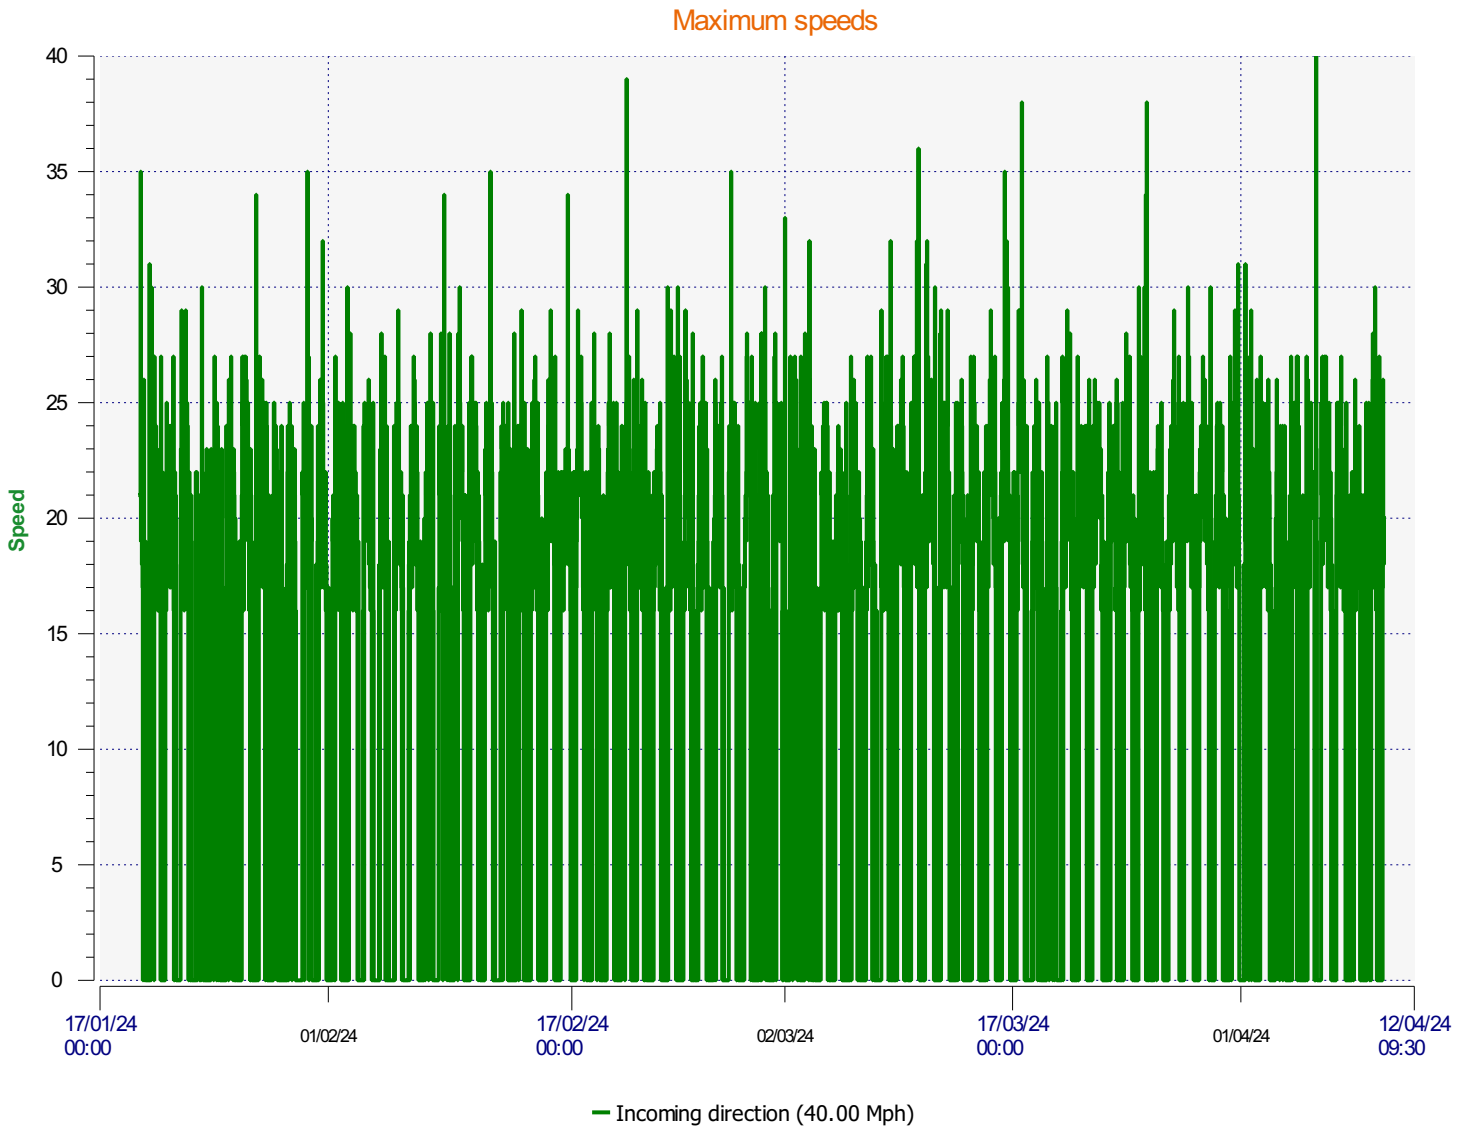

Élan Cité

DÉTECTER • INFORMER • SÉCURISER

Start date: Friday, January 19, 2024 3:30 PM
End date: Wednesday, April 10, 2024 9:30 AM

Location:

Comments:

Start date: Friday, January 19, 2024 3:30 PM
End date: Wednesday, April 10, 2024 9:30 AM

Location:

Comments:

Start date: Friday, January 19, 2024 3:30 PM
End date: Wednesday, April 10, 2024 9:30 AM

Location:

Comments:

Start date: Friday, January 19, 2024 3:30 PM
End date: Wednesday, April 10, 2024 9:30 AM

Location:

Comments:

Speed percentiles (incoming)

V30: 16.00Mph **V50:** 18.00Mph **V85:** 21.00Mph

Start date: Friday, January 19, 2024 3:30 PM
End date: Wednesday, April 10, 2024 9:30 AM

Location:

Comments:

Speed percentile(outgoing)

V30: 0.00Mph **V50:** 0.00Mph **V85:** 0.00Mph

Start date: Friday, January 19, 2024 3:30 PM
End date: Wednesday, April 10, 2024 9:30 AM

Location:

Comments: