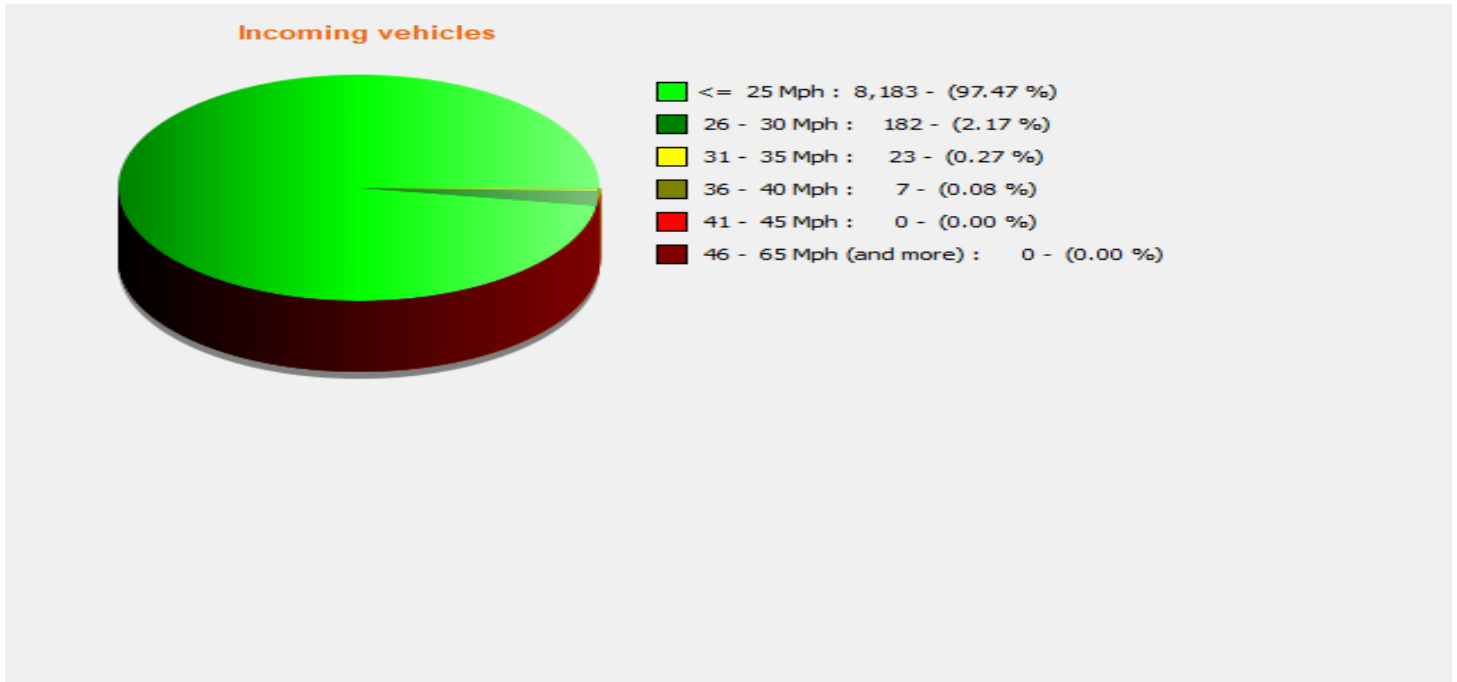

Start date: Friday, January 19, 2024 3:30 PM
End date: Wednesday, April 10, 2024 9:30 AM

Location:

Comments: