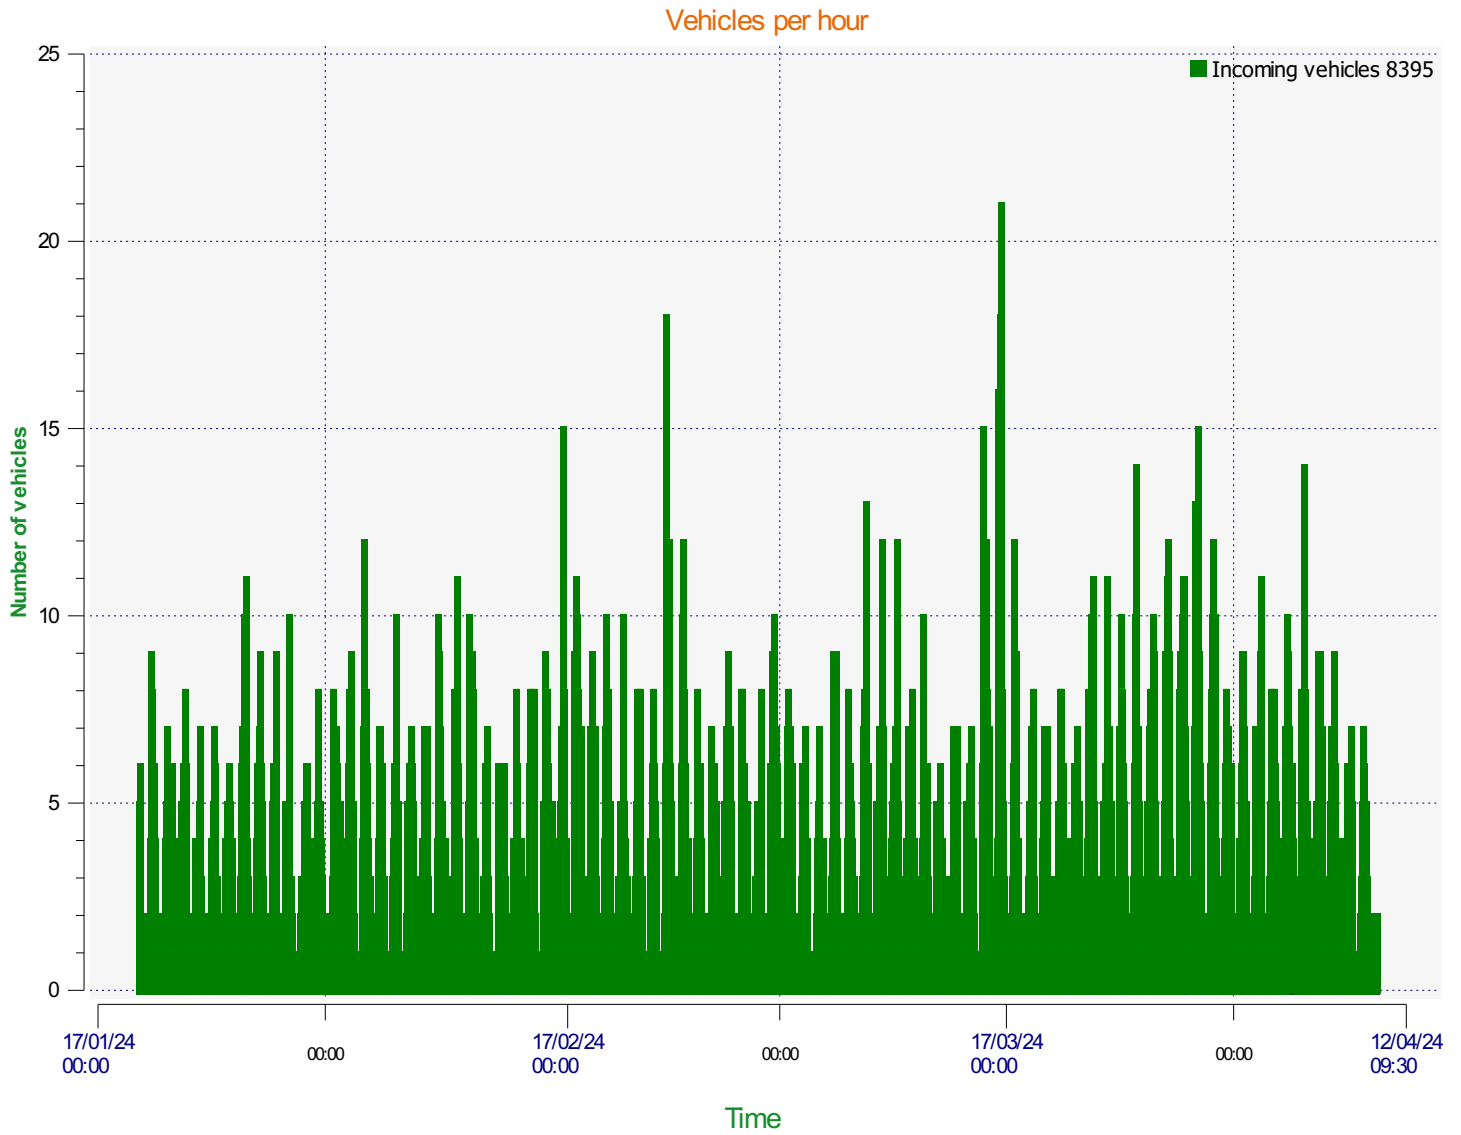

Location:

Comments:

Start date: Friday, January 19, 2024 3:30 PM
End date: Wednesday, April 10, 2024 9:30 AM

Location:

Comments:

Start date: Friday, January 19, 2024 3:30 PM
End date: Wednesday, April 10, 2024 9:30 AM

Location:

Comments:

Speed percentiles (incoming)

V30: 16.00Mph **V50:** 18.00Mph **V85:** 21.00Mph

Start date: Friday, January 19, 2024 3:30 PM
End date: Wednesday, April 10, 2024 9:30 AM

Location:

Comments:

Speed percentile(outgoing)

V30: 0.00Mph **V50:** 0.00Mph **V85:** 0.00Mph

Start date: Friday, January 19, 2024 3:30 PM
End date: Wednesday, April 10, 2024 9:30 AM

Location:

Comments: