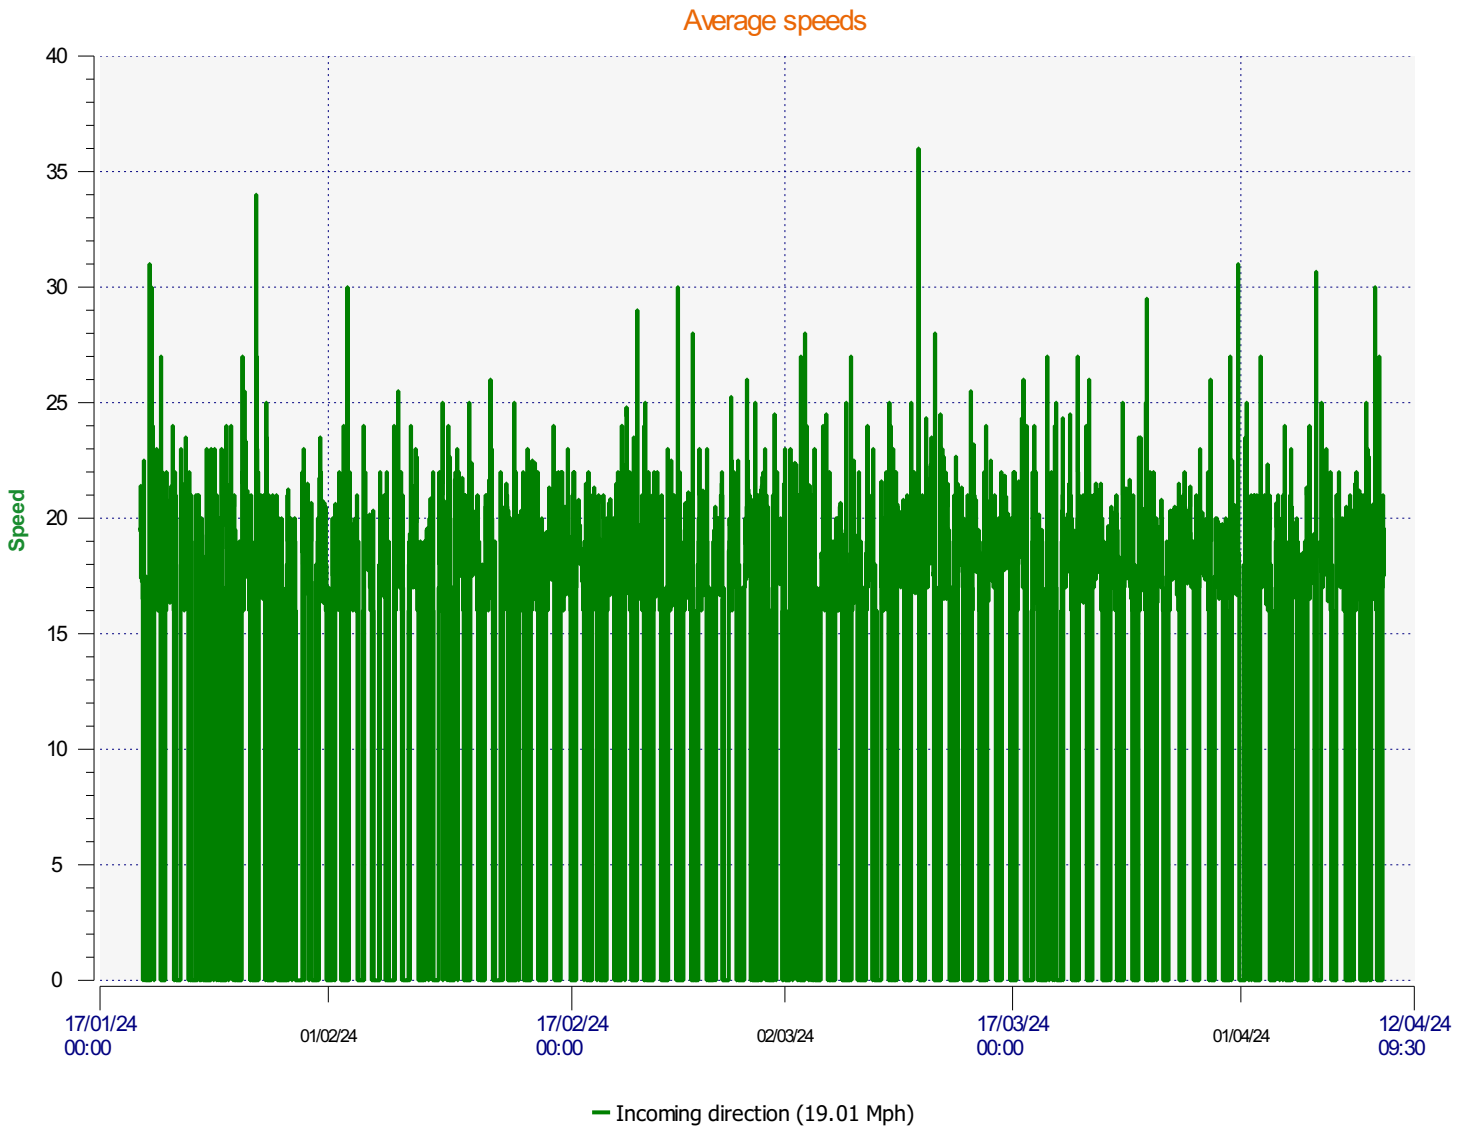

Élan Cité

DÉTECTER • INFORMER • SÉCURISER

Start date: Friday, January 19, 2024 3:30 PM
End date: Wednesday, April 10, 2024 9:30 AM

Location:

Comments:

Start date: Friday, January 19, 2024 3:30 PM
End date: Wednesday, April 10, 2024 9:30 AM

Location:

Comments:

Start date: Friday, January 19, 2024 3:30 PM
End date: Wednesday, April 10, 2024 9:30 AM

Location:

Comments:

Start date: Friday, January 19, 2024 3:30 PM
End date: Wednesday, April 10, 2024 9:30 AM

Location:

Comments:

Speed percentiles (incoming)

V30: 16.00Mph **V50:** 18.00Mph **V85:** 21.00Mph

Start date: Friday, January 19, 2024 3:30 PM
End date: Wednesday, April 10, 2024 9:30 AM

Location:

Comments:

Speed percentile(outgoing)

V30: 0.00Mph **V50:** 0.00Mph **V85:** 0.00Mph

Start date: Friday, January 19, 2024 3:30 PM
End date: Wednesday, April 10, 2024 9:30 AM

Location:

Comments: