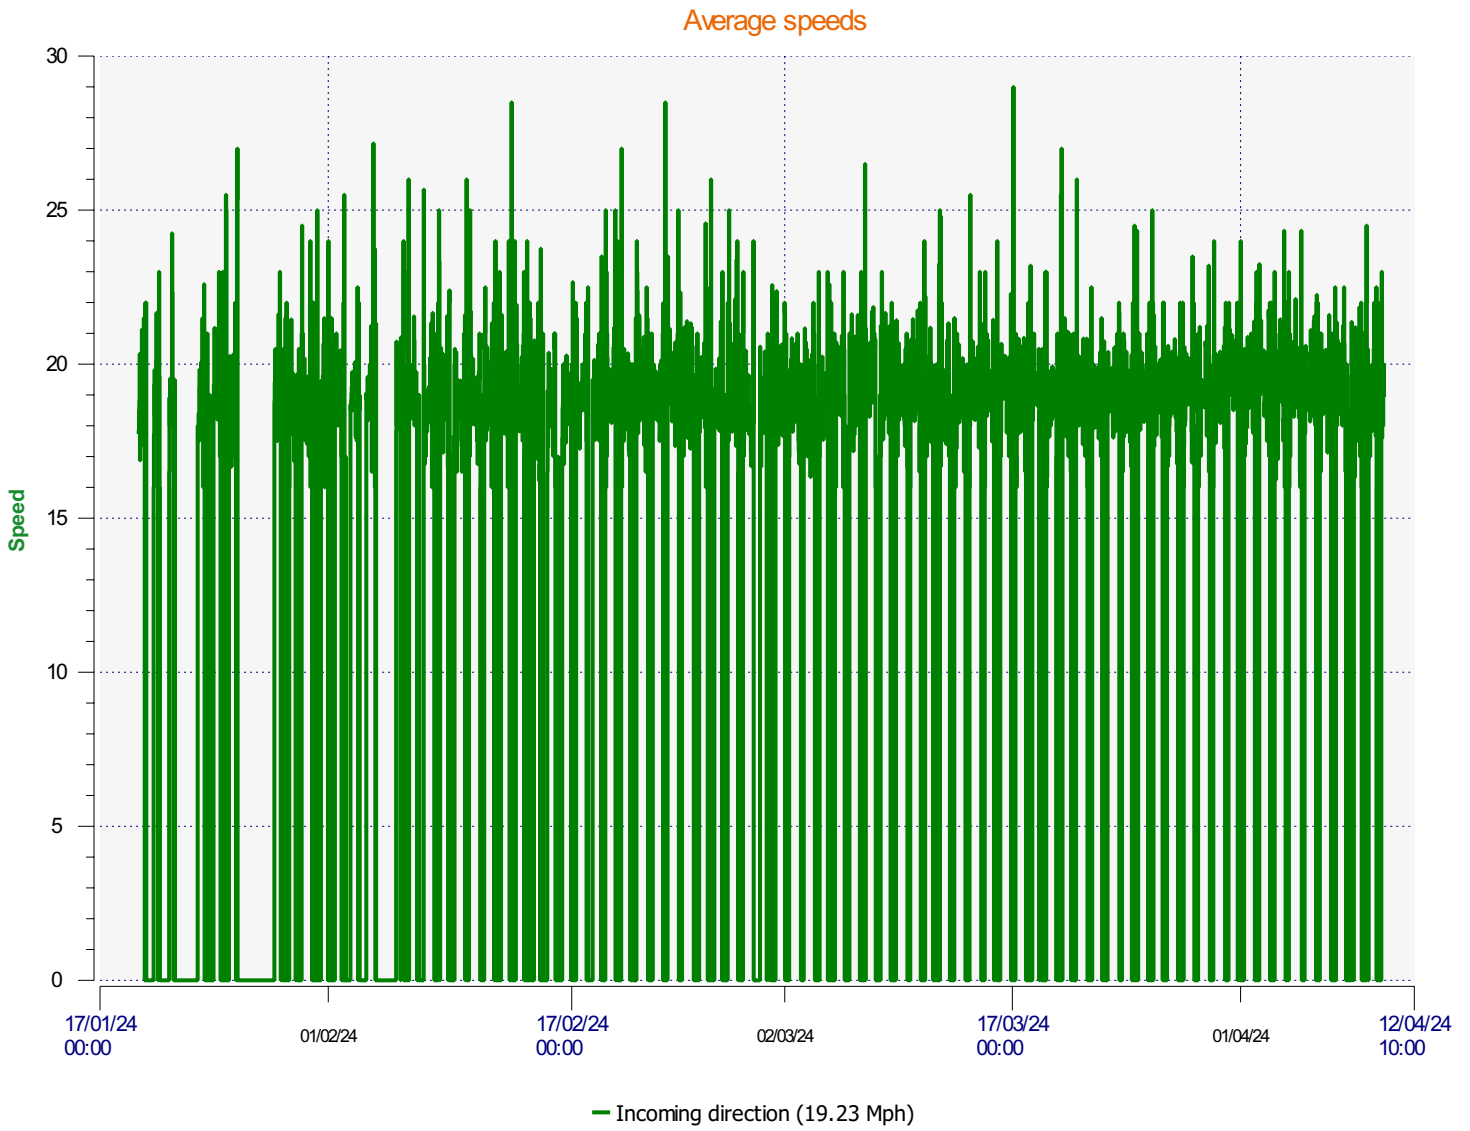

Élan Cité

DÉTECTER • INFORMER • SÉCURISER

Start date: Friday, January 19, 2024 1:00 PM
End date: Wednesday, April 10, 2024 10:00 AM

Location:

Comments:

Start date: Friday, January 19, 2024 1:00 PM
End date: Wednesday, April 10, 2024 10:00 AM

Location:

Comments:

Start date: Friday, January 19, 2024 1:00 PM
End date: Wednesday, April 10, 2024 10:00 AM

Location:

Comments:

Start date: Friday, January 19, 2024 1:00 PM
End date: Wednesday, April 10, 2024 10:00 AM

Location:

Comments:

Speed percentiles (incoming)

V30: 16.00Mph **V50:** 18.00Mph **V85:** 21.00Mph

Start date: Friday, January 19, 2024 1:00 PM
End date: Wednesday, April 10, 2024 10:00 AM

Location:

Comments:

Speed percentile(outgoing)

V30: 0.00Mph **V50:** 0.00Mph **V85:** 0.00Mph

Start date: Friday, January 19, 2024 1:00 PM
End date: Wednesday, April 10, 2024 10:00 AM

Location:

Comments: