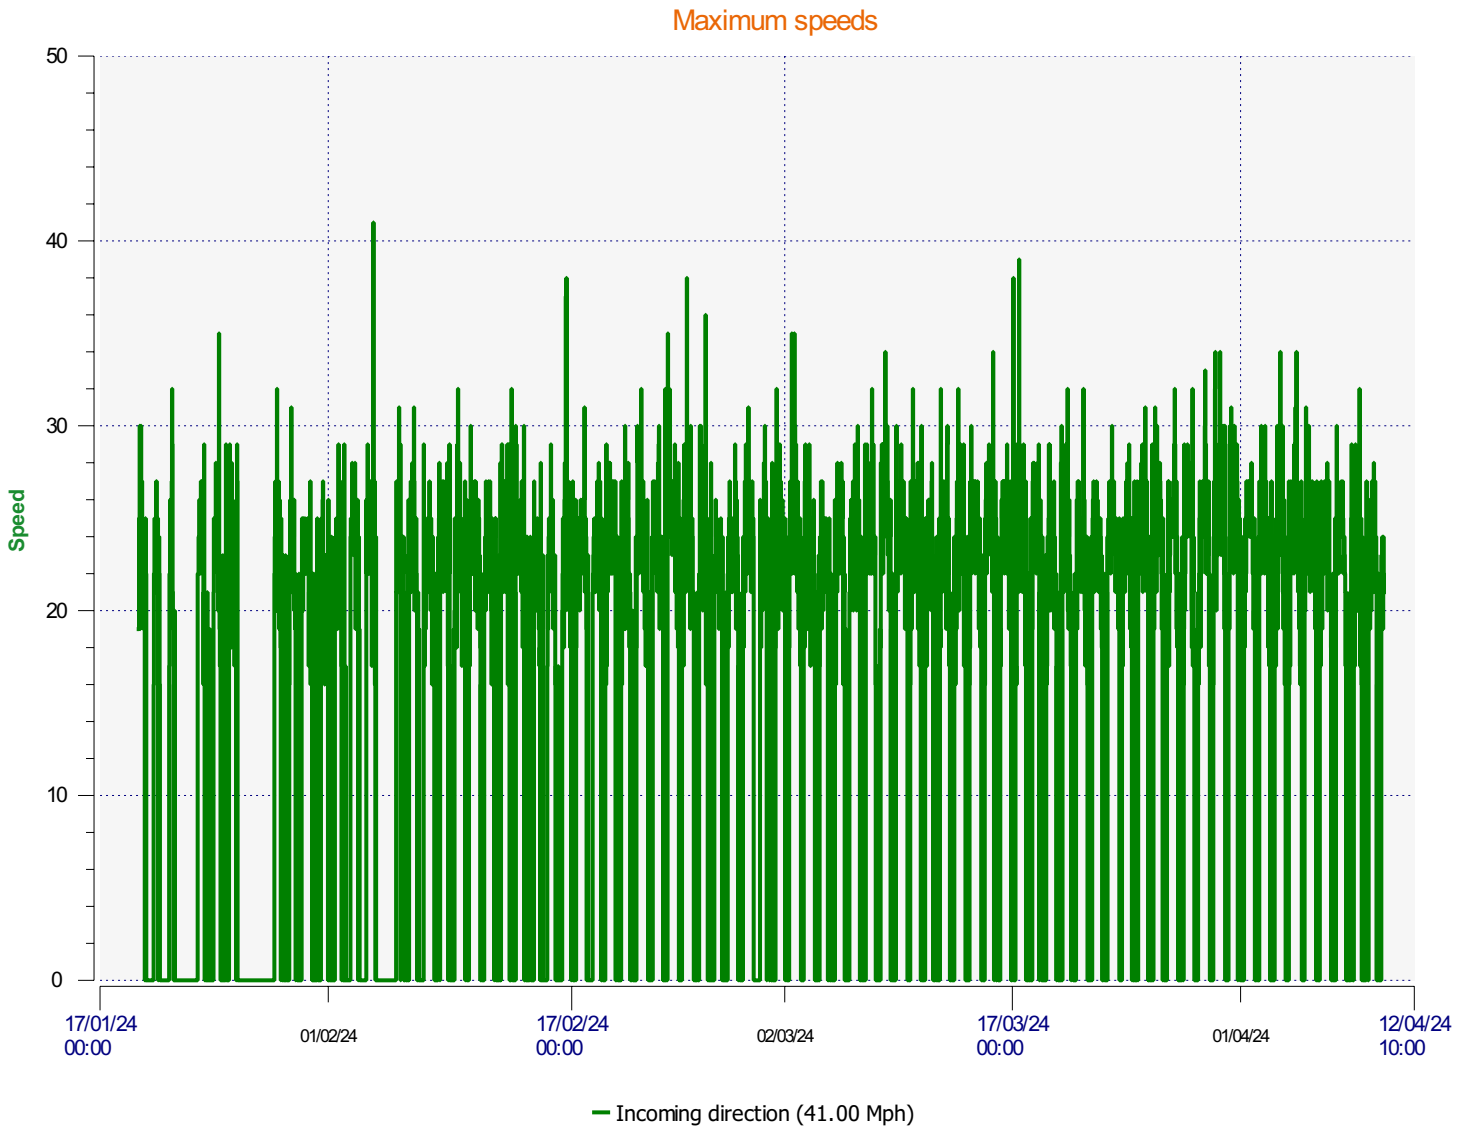

Élan Cité

DÉTECTER • INFORMER • SÉCURISER

Start date: Friday, January 19, 2024 1:00 PM
End date: Wednesday, April 10, 2024 10:00 AM

Location:

Comments:

Start date: Friday, January 19, 2024 1:00 PM
End date: Wednesday, April 10, 2024 10:00 AM

Location:

Comments:

Start date: Friday, January 19, 2024 1:00 PM
End date: Wednesday, April 10, 2024 10:00 AM

Location:

Comments:

Start date: Friday, January 19, 2024 1:00 PM
End date: Wednesday, April 10, 2024 10:00 AM

Location:

Comments:

Speed percentiles (incoming)

V30: 16.00Mph **V50:** 18.00Mph **V85:** 21.00Mph

Start date: Friday, January 19, 2024 1:00 PM
End date: Wednesday, April 10, 2024 10:00 AM

Location:

Comments:

Speed percentile(outgoing)

V30: 0.00Mph **V50:** 0.00Mph **V85:** 0.00Mph

Start date: Friday, January 19, 2024 1:00 PM
End date: Wednesday, April 10, 2024 10:00 AM

Location:

Comments: