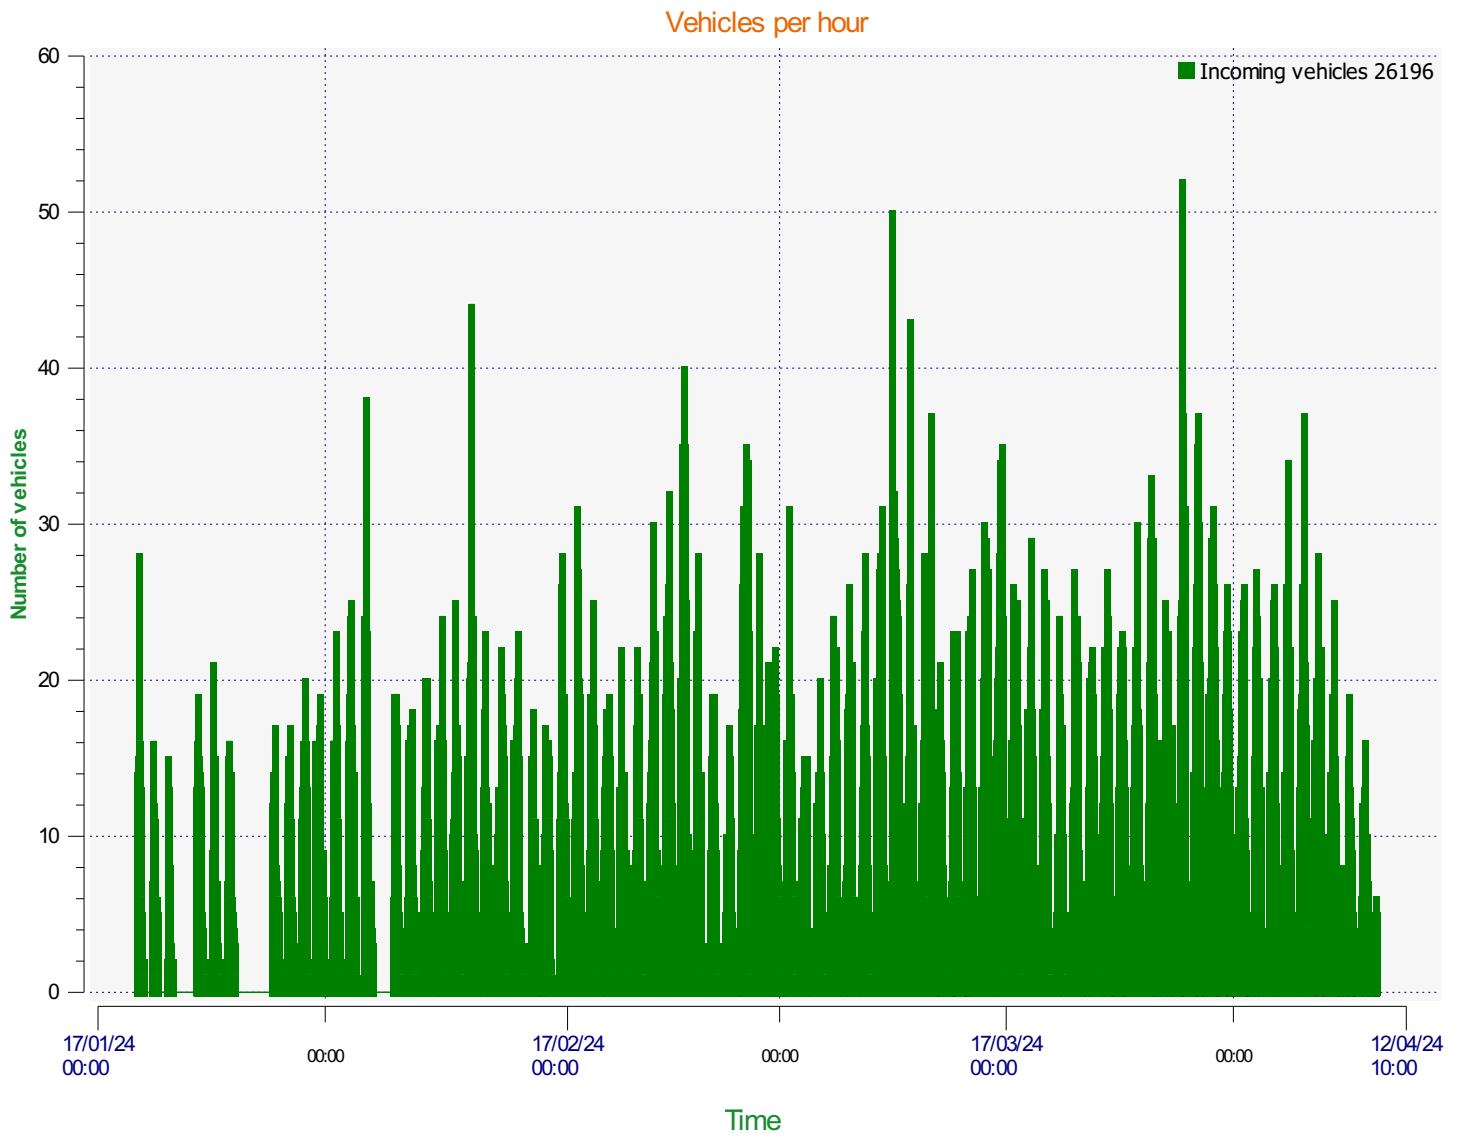

Location:

Comments:

Start date: Friday, January 19, 2024 1:00 PM
End date: Wednesday, April 10, 2024 10:00 AM

Location:

Comments:

Start date: Friday, January 19, 2024 1:00 PM
End date: Wednesday, April 10, 2024 10:00 AM

Location:

Comments:

Speed percentiles (incoming)

V30: 16.00Mph **V50:** 18.00Mph **V85:** 21.00Mph

Start date: Friday, January 19, 2024 1:00 PM
End date: Wednesday, April 10, 2024 10:00 AM

Location:

Comments:

Speed percentile(outgoing)

V30: 0.00Mph **V50:** 0.00Mph **V85:** 0.00Mph

Start date: Friday, January 19, 2024 1:00 PM
End date: Wednesday, April 10, 2024 10:00 AM

Location:

Comments: