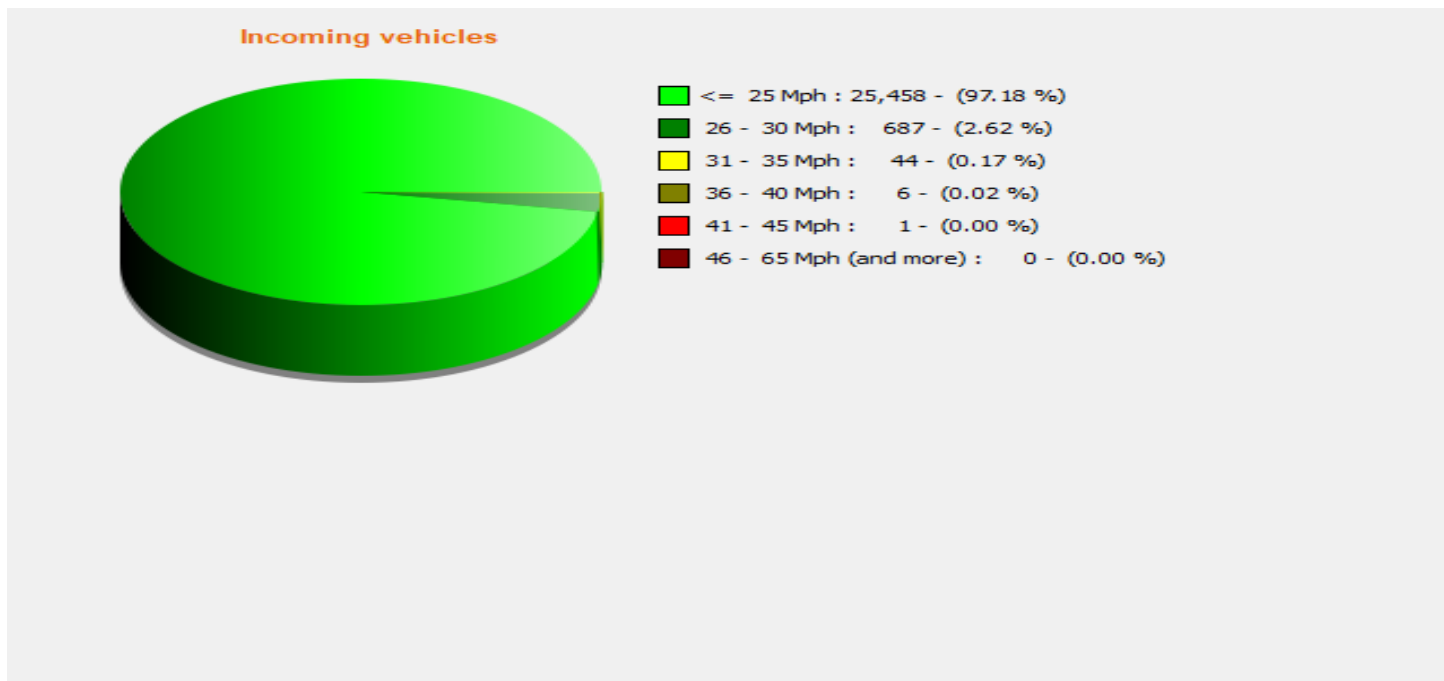

Start date: Friday, January 19, 2024 1:00 PM
End date: Wednesday, April 10, 2024 10:00 AM

Location:

Comments: