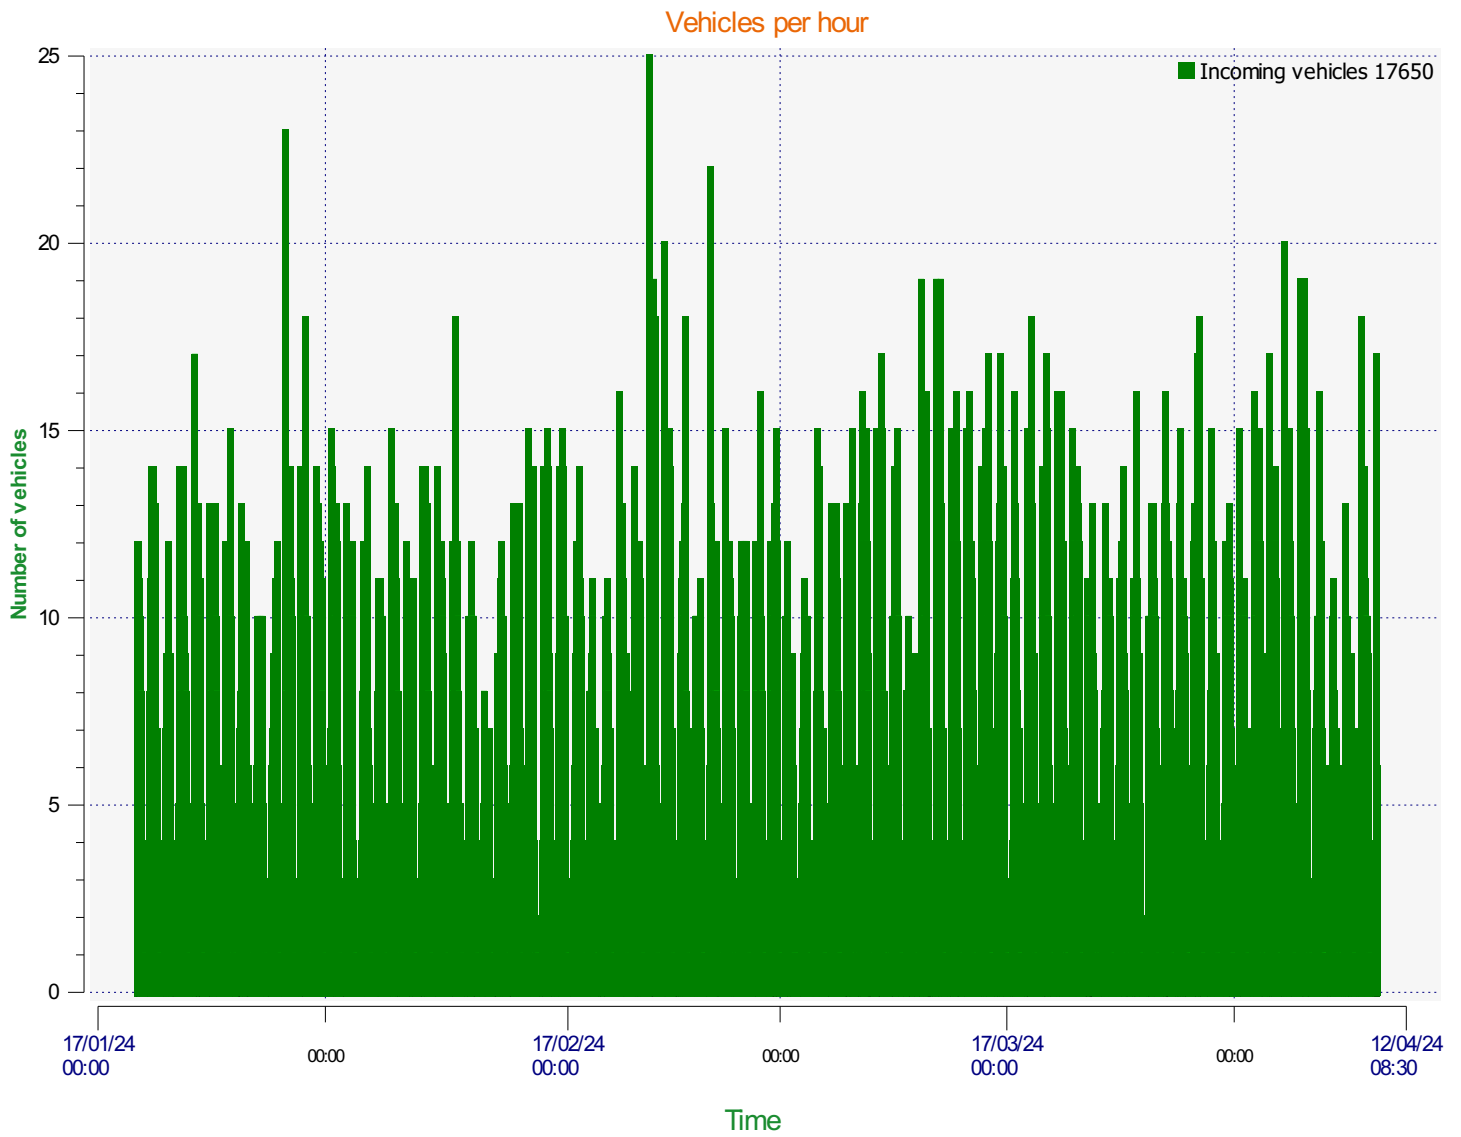

Location:

Comments:

Start date: Friday, January 19, 2024 12:00 PM
End date: Wednesday, April 10, 2024 8:30 AM

Location:

Comments:

Start date: Friday, January 19, 2024 12:00 PM
End date: Wednesday, April 10, 2024 8:30 AM

Location:

Comments:

Speed percentiles (incoming)

V30: 17.00Mph **V50:** 19.00Mph **V85:** 23.00Mph

Start date: Friday, January 19, 2024 12:00 PM
End date: Wednesday, April 10, 2024 8:30 AM

Location:

Comments:

Speed percentile(outgoing)

V30: 0.00Mph **V50:** 0.00Mph **V85:** 0.00Mph

Start date: Friday, January 19, 2024 12:00 PM
End date: Wednesday, April 10, 2024 8:30 AM

Location:

Comments: