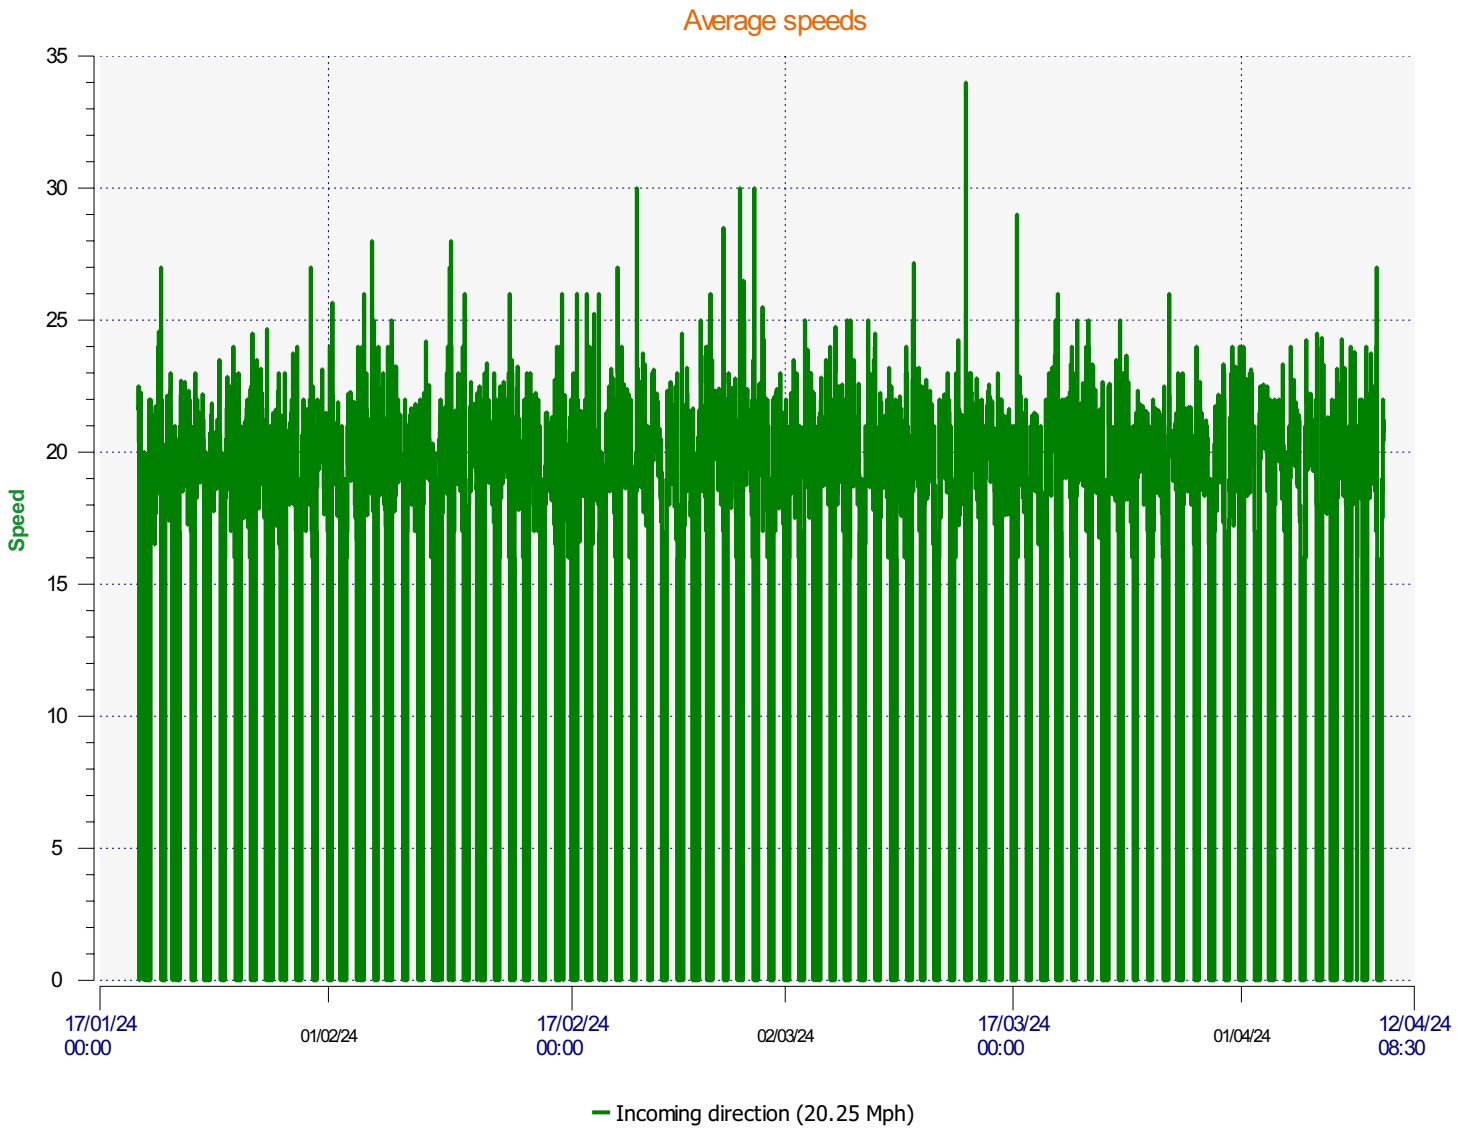

Start date: Friday, January 19, 2024 12:00 PM
End date: Wednesday, April 10, 2024 8:30 AM

Location:

Comments: