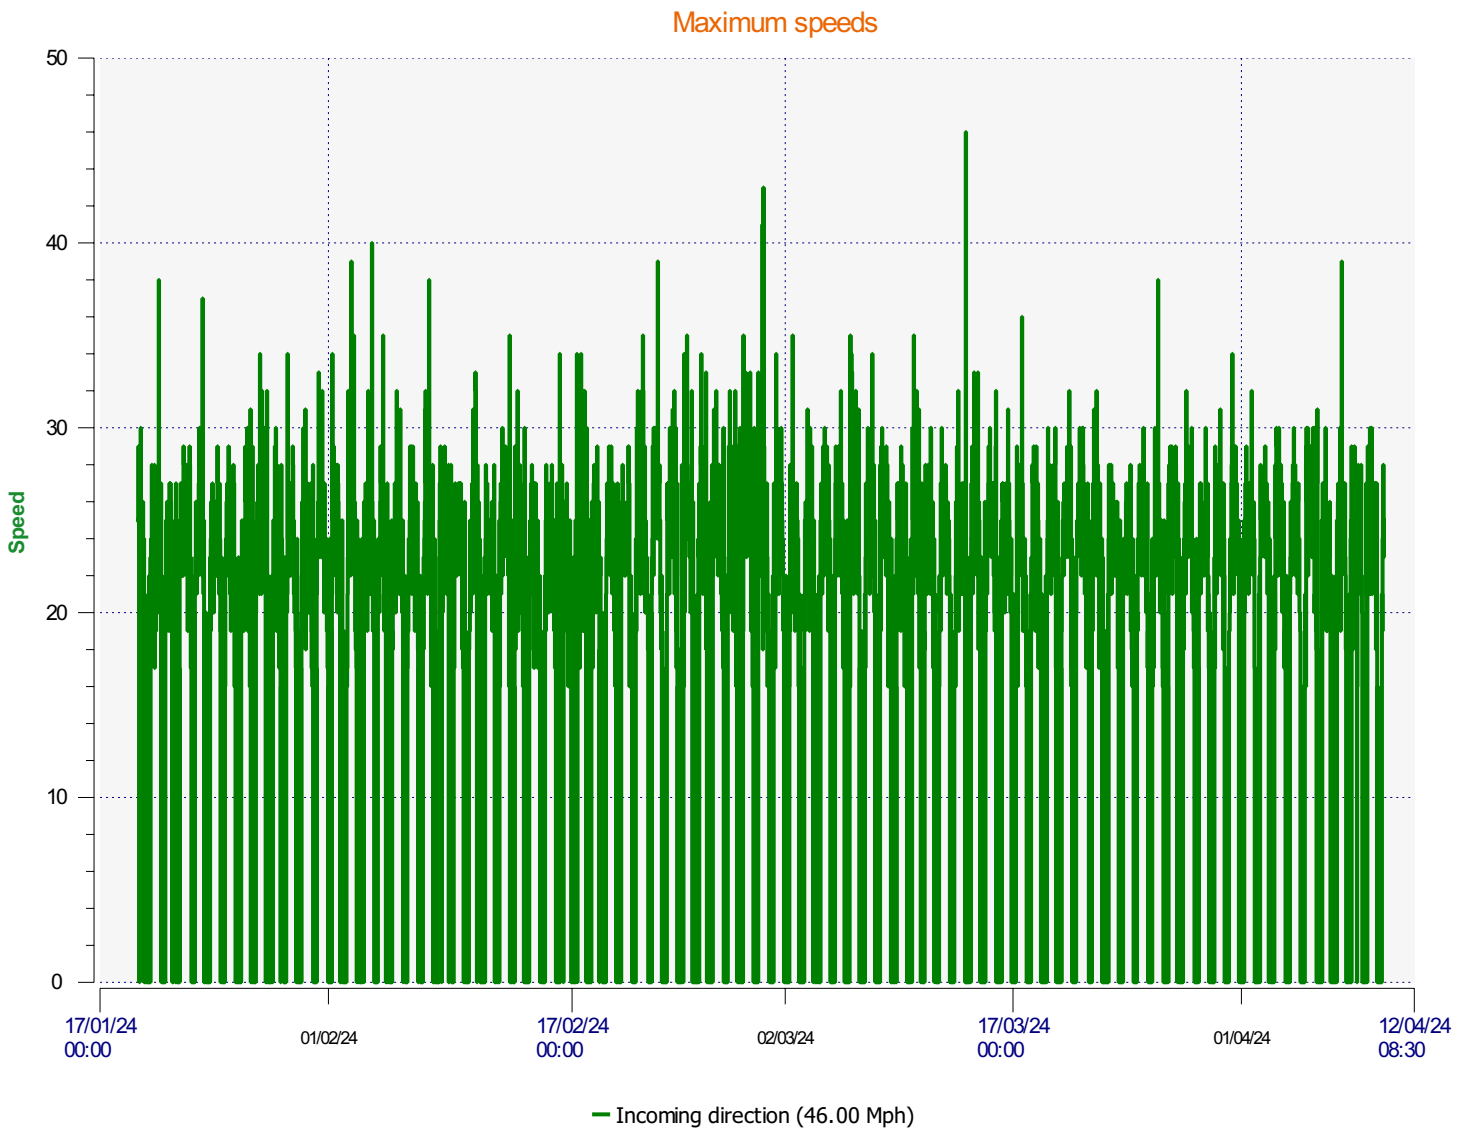

Location:

Comments:

Start date: Friday, January 19, 2024 12:00 PM
End date: Wednesday, April 10, 2024 8:30 AM

Location:

Comments:

Start date: Friday, January 19, 2024 12:00 PM
End date: Wednesday, April 10, 2024 8:30 AM

Location:

Comments:

Speed percentiles (incoming)

V30: 17.00Mph **V50:** 19.00Mph **V85:** 23.00Mph

Start date: Friday, January 19, 2024 12:00 PM
End date: Wednesday, April 10, 2024 8:30 AM

Location:

Comments:

Speed percentile(outgoing)

V30: 0.00Mph **V50:** 0.00Mph **V85:** 0.00Mph

Start date: Friday, January 19, 2024 12:00 PM
End date: Wednesday, April 10, 2024 8:30 AM

Location:

Comments: