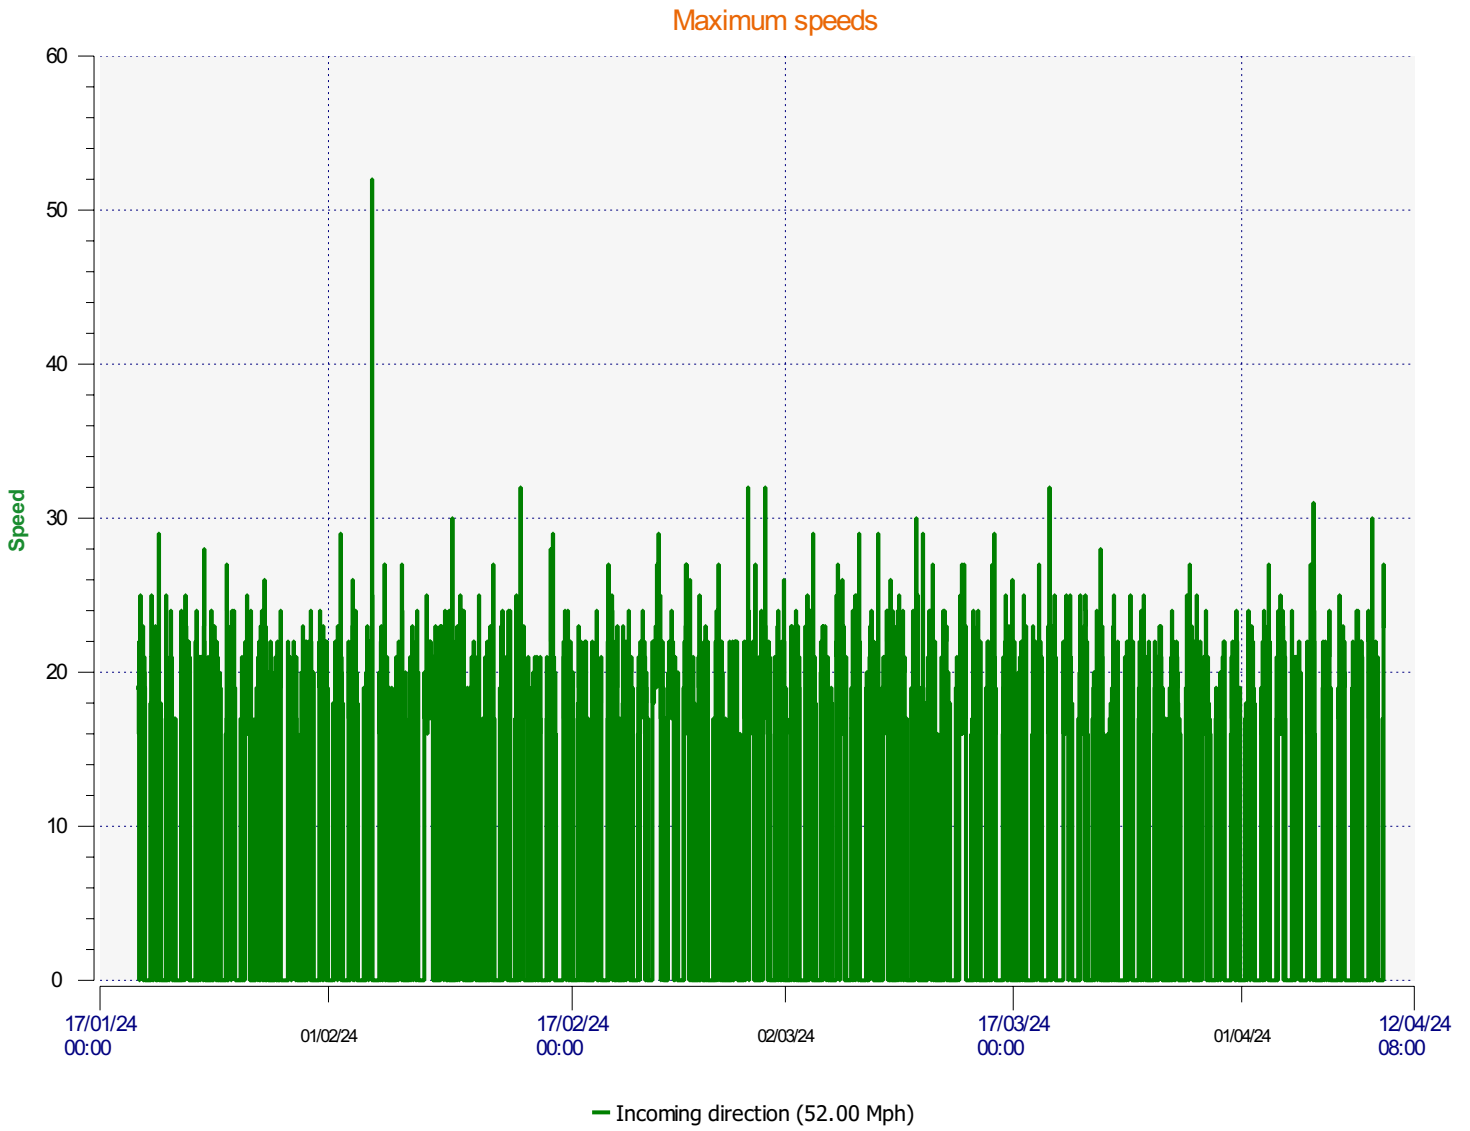

Élan Cité

DÉTECTER • INFORMER • SÉCURISER

Start date: Friday, January 19, 2024 12:00 PM
End date: Wednesday, April 10, 2024 8:00 AM

Location:

Comments:

Start date: Friday, January 19, 2024 12:00 PM
End date: Wednesday, April 10, 2024 8:00 AM

Location:

Comments:

Start date: Friday, January 19, 2024 12:00 PM
End date: Wednesday, April 10, 2024 8:00 AM

Location:

Comments:

Start date: Friday, January 19, 2024 12:00 PM
End date: Wednesday, April 10, 2024 8:00 AM

Location:

Comments:

Speed percentiles (incoming)

V30: 16.00Mph **V50:** 17.00Mph **V85:** 20.00Mph

Start date: Friday, January 19, 2024 12:00 PM
End date: Wednesday, April 10, 2024 8:00 AM

Location:

Comments:

Speed percentile(outgoing)

V30: 0.00Mph **V50:** 0.00Mph **V85:** 0.00Mph

Start date: Friday, January 19, 2024 12:00 PM
End date: Wednesday, April 10, 2024 8:00 AM

Location:

Comments: