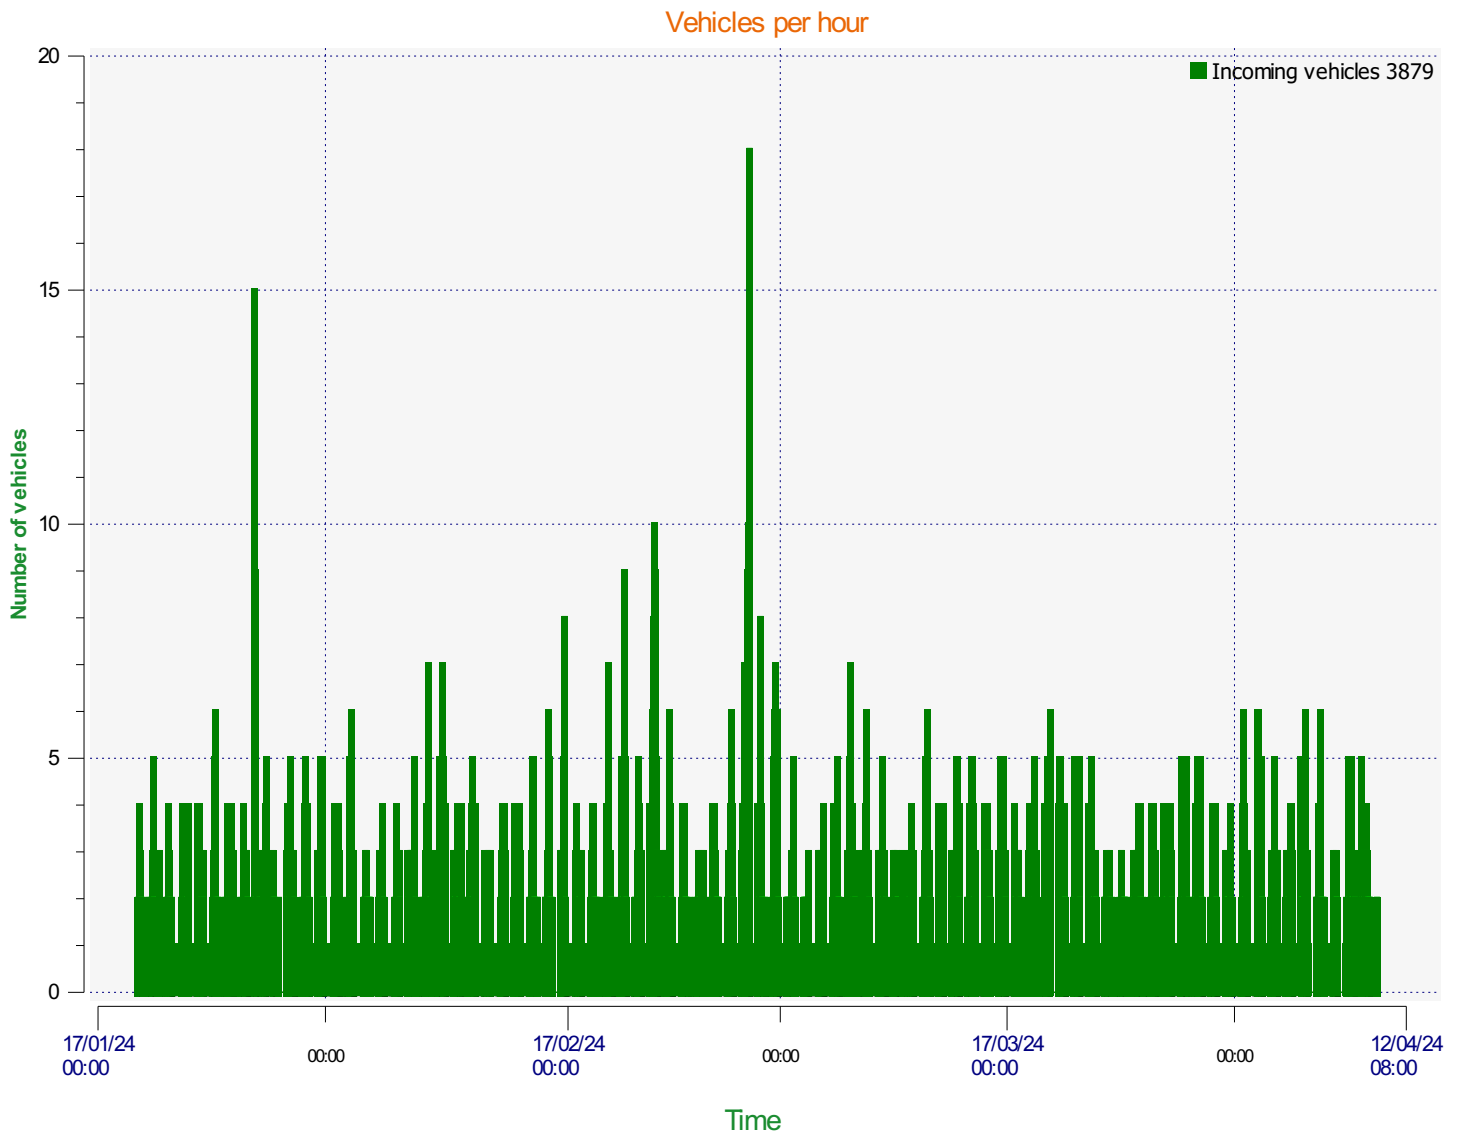

Location:

Comments:

Start date: Friday, January 19, 2024 12:00 PM
End date: Wednesday, April 10, 2024 8:00 AM

Location:

Comments:

Start date: Friday, January 19, 2024 12:00 PM
End date: Wednesday, April 10, 2024 8:00 AM

Location:

Comments:

Speed percentiles (incoming)

V30: 16.00Mph **V50:** 17.00Mph **V85:** 20.00Mph

Start date: Friday, January 19, 2024 12:00 PM
End date: Wednesday, April 10, 2024 8:00 AM

Location:

Comments:

Speed percentile(outgoing)

V30: 0.00Mph **V50:** 0.00Mph **V85:** 0.00Mph

Start date: Friday, January 19, 2024 12:00 PM
End date: Wednesday, April 10, 2024 8:00 AM

Location:

Comments: