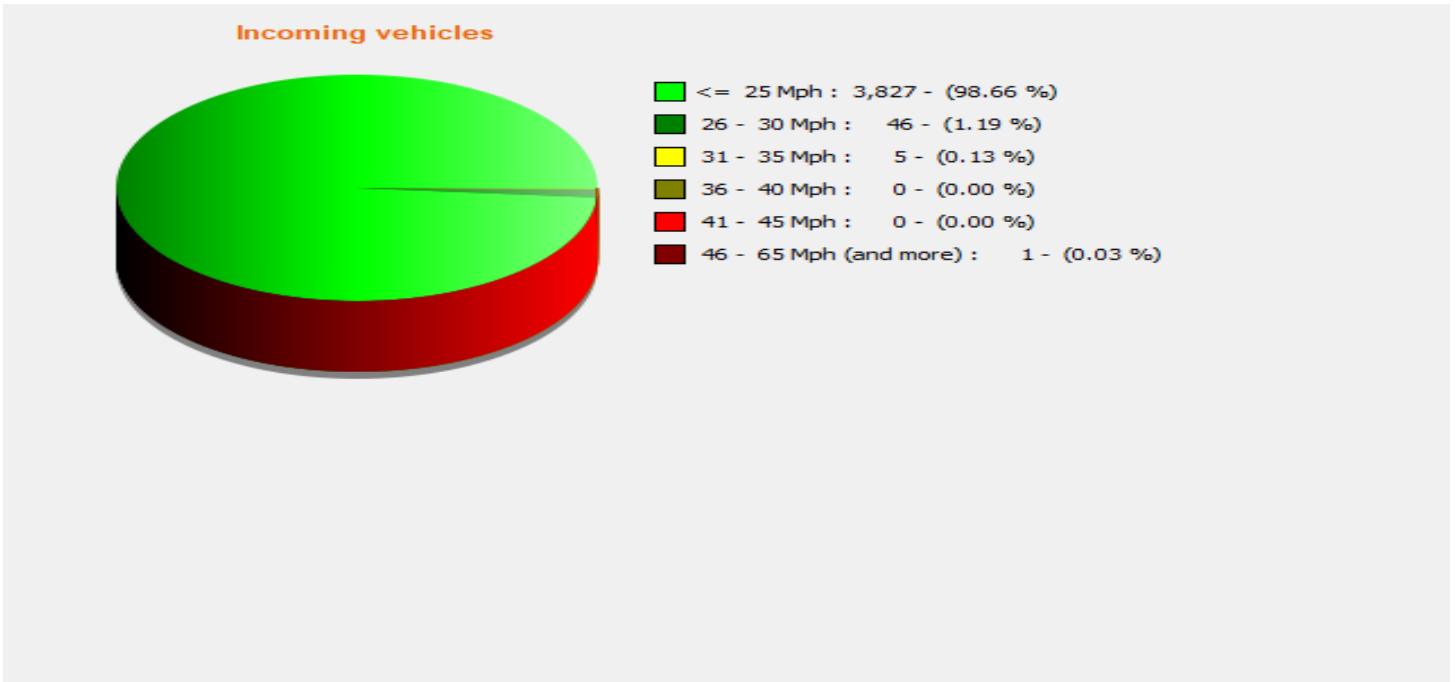

Start date: Friday, January 19, 2024 12:00 PM
End date: Wednesday, April 10, 2024 8:00 AM

Location:

Comments: