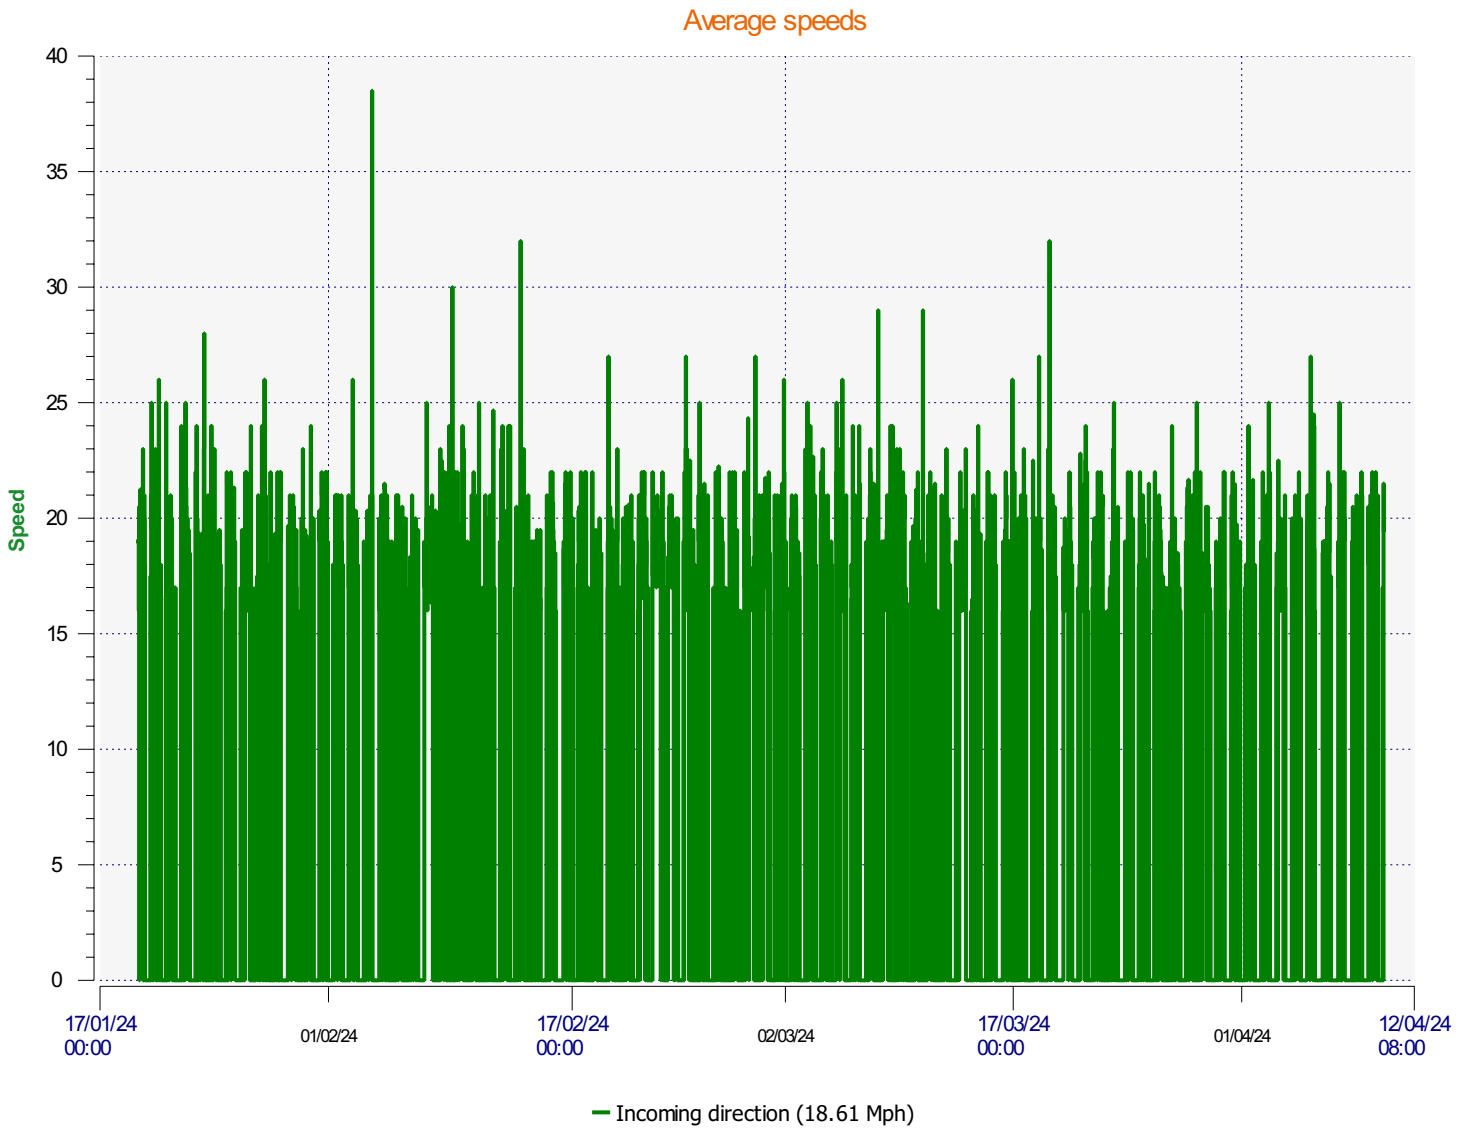

Élan Cité

DÉTECTER • INFORMER • SÉCURISER

Start date: Friday, January 19, 2024 12:00 PM
End date: Wednesday, April 10, 2024 8:00 AM

Location:

Comments:

Start date: Friday, January 19, 2024 12:00 PM
End date: Wednesday, April 10, 2024 8:00 AM

Location:

Comments:

Start date: Friday, January 19, 2024 12:00 PM
End date: Wednesday, April 10, 2024 8:00 AM

Location:

Comments:

Start date: Friday, January 19, 2024 12:00 PM
End date: Wednesday, April 10, 2024 8:00 AM

Location:

Comments:

Speed percentiles (incoming)

V30: 16.00Mph **V50:** 17.00Mph **V85:** 20.00Mph

Start date: Friday, January 19, 2024 12:00 PM
End date: Wednesday, April 10, 2024 8:00 AM

Location:

Comments:

Speed percentile(outgoing)

V30: 0.00Mph **V50:** 0.00Mph **V85:** 0.00Mph

Start date: Friday, January 19, 2024 12:00 PM
End date: Wednesday, April 10, 2024 8:00 AM

Location:

Comments: