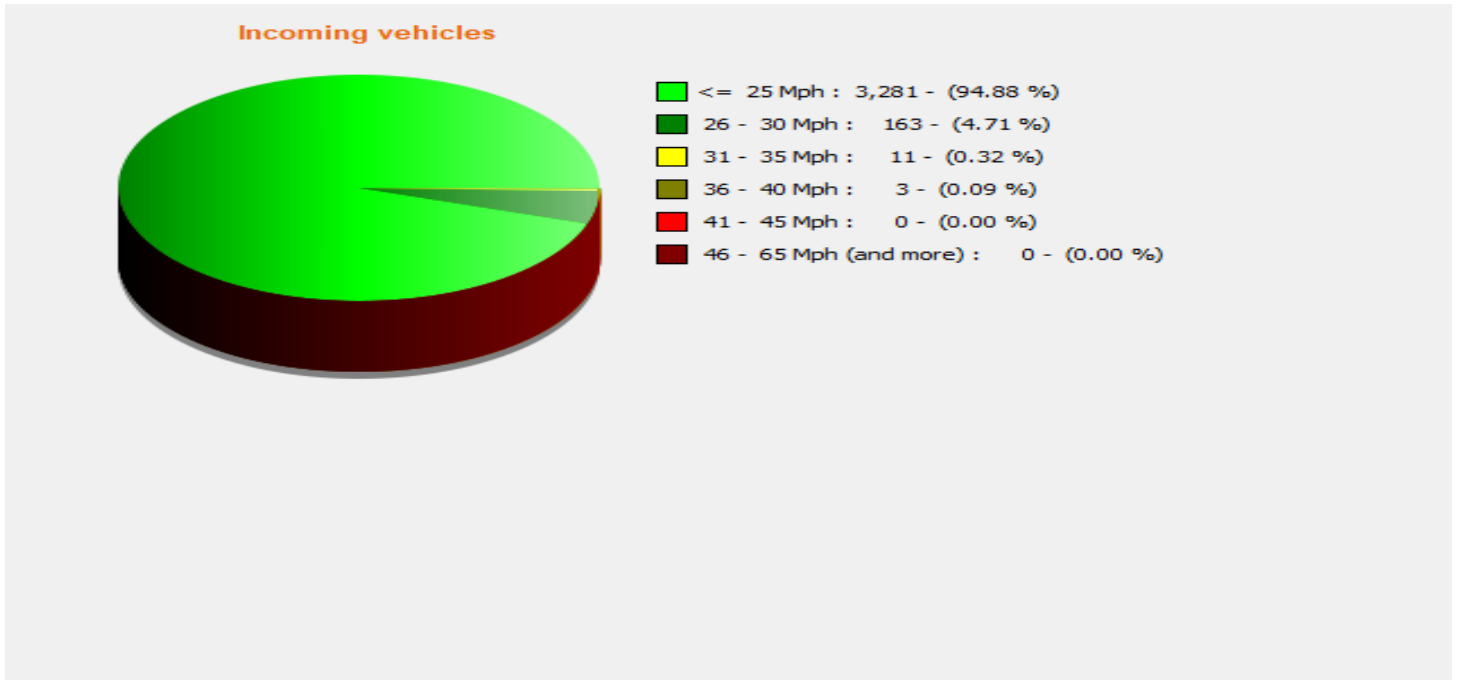

Start date: Wednesday, June 26, 2024 6:30 AM
End date: Tuesday, July 9, 2024 12:00 AM

Location:

Comments: