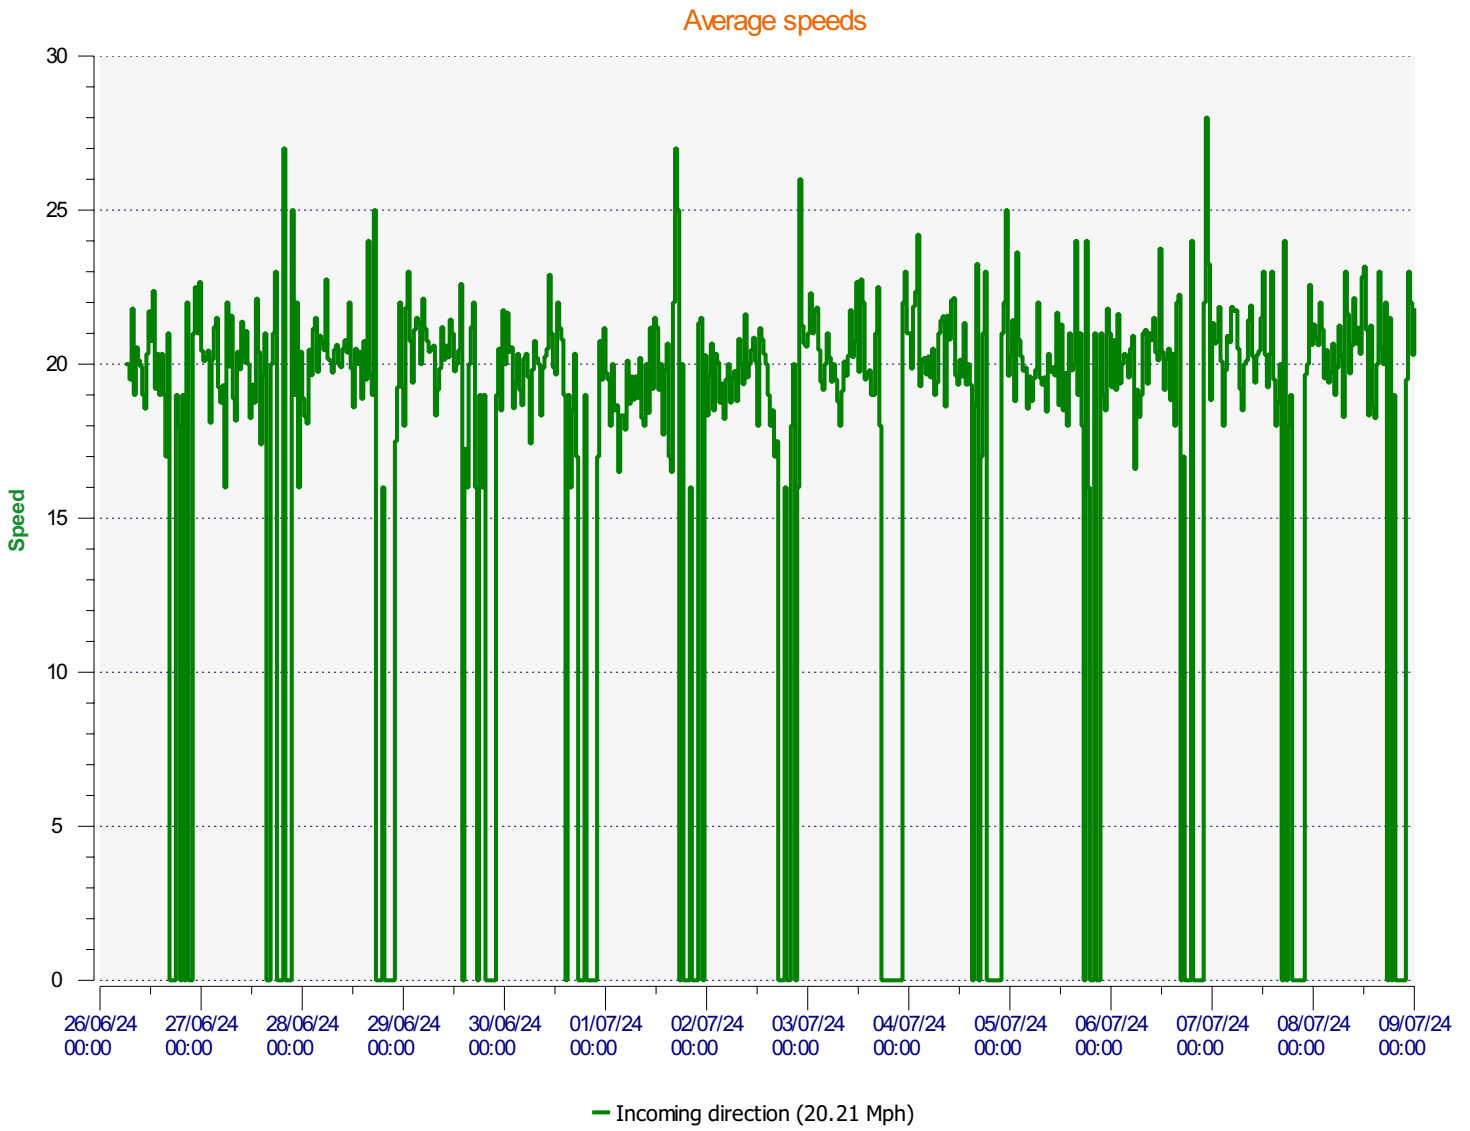

Élan Cité

DÉTECTER • INFORMER • SÉCURISER

Start date: Wednesday, June 26, 2024 6:30 AM
End date: Tuesday, July 9, 2024 12:00 AM

Location:

Comments:

Start date: Wednesday, June 26, 2024 6:30 AM
End date: Tuesday, July 9, 2024 12:00 AM

Location:

Comments:

Start date: Wednesday, June 26, 2024 6:30 AM
End date: Tuesday, July 9, 2024 12:00 AM

Location:

Comments:

Start date: Wednesday, June 26, 2024 6:30 AM
End date: Tuesday, July 9, 2024 12:00 AM

Location:

Comments:

Speed percentiles (incoming)

V30: 17.00Mph **V50:** 19.00Mph **V85:** 22.00Mph

Start date: Wednesday, June 26, 2024 6:30 AM
End date: Tuesday, July 9, 2024 12:00 AM

Location:

Comments:

Speed percentile(outgoing)

V30: 0.00Mph **V50:** 0.00Mph **V85:** 0.00Mph

Start date: Wednesday, June 26, 2024 6:30 AM
End date: Tuesday, July 9, 2024 12:00 AM

Location:

Comments: