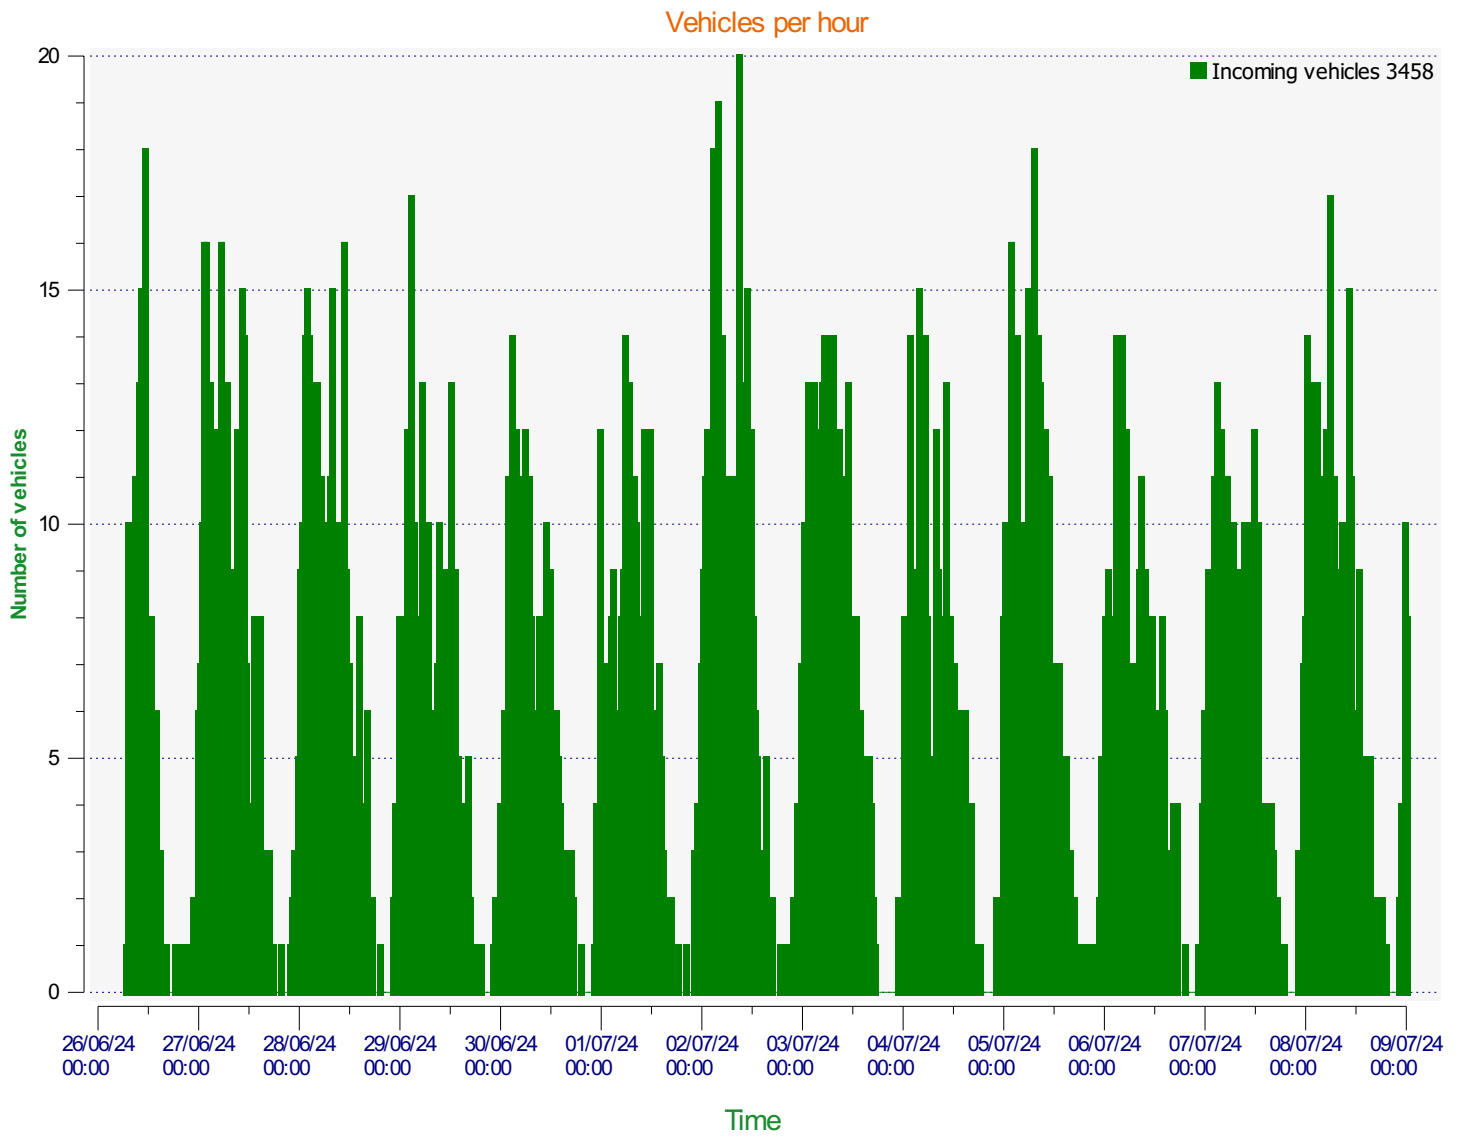

Location:

Comments:

Start date: Wednesday, June 26, 2024 6:30 AM
End date: Tuesday, July 9, 2024 12:00 AM

Location:

Comments:

Start date: Wednesday, June 26, 2024 6:30 AM
End date: Tuesday, July 9, 2024 12:00 AM

Location:

Comments:

Speed percentiles (incoming)

V30: 17.00Mph **V50:** 19.00Mph **V85:** 22.00Mph

Start date: Wednesday, June 26, 2024 6:30 AM
End date: Tuesday, July 9, 2024 12:00 AM

Location:

Comments:

Speed percentile(outgoing)

V30: 0.00Mph **V50:** 0.00Mph **V85:** 0.00Mph

Start date: Wednesday, June 26, 2024 6:30 AM
End date: Tuesday, July 9, 2024 12:00 AM

Location:

Comments: