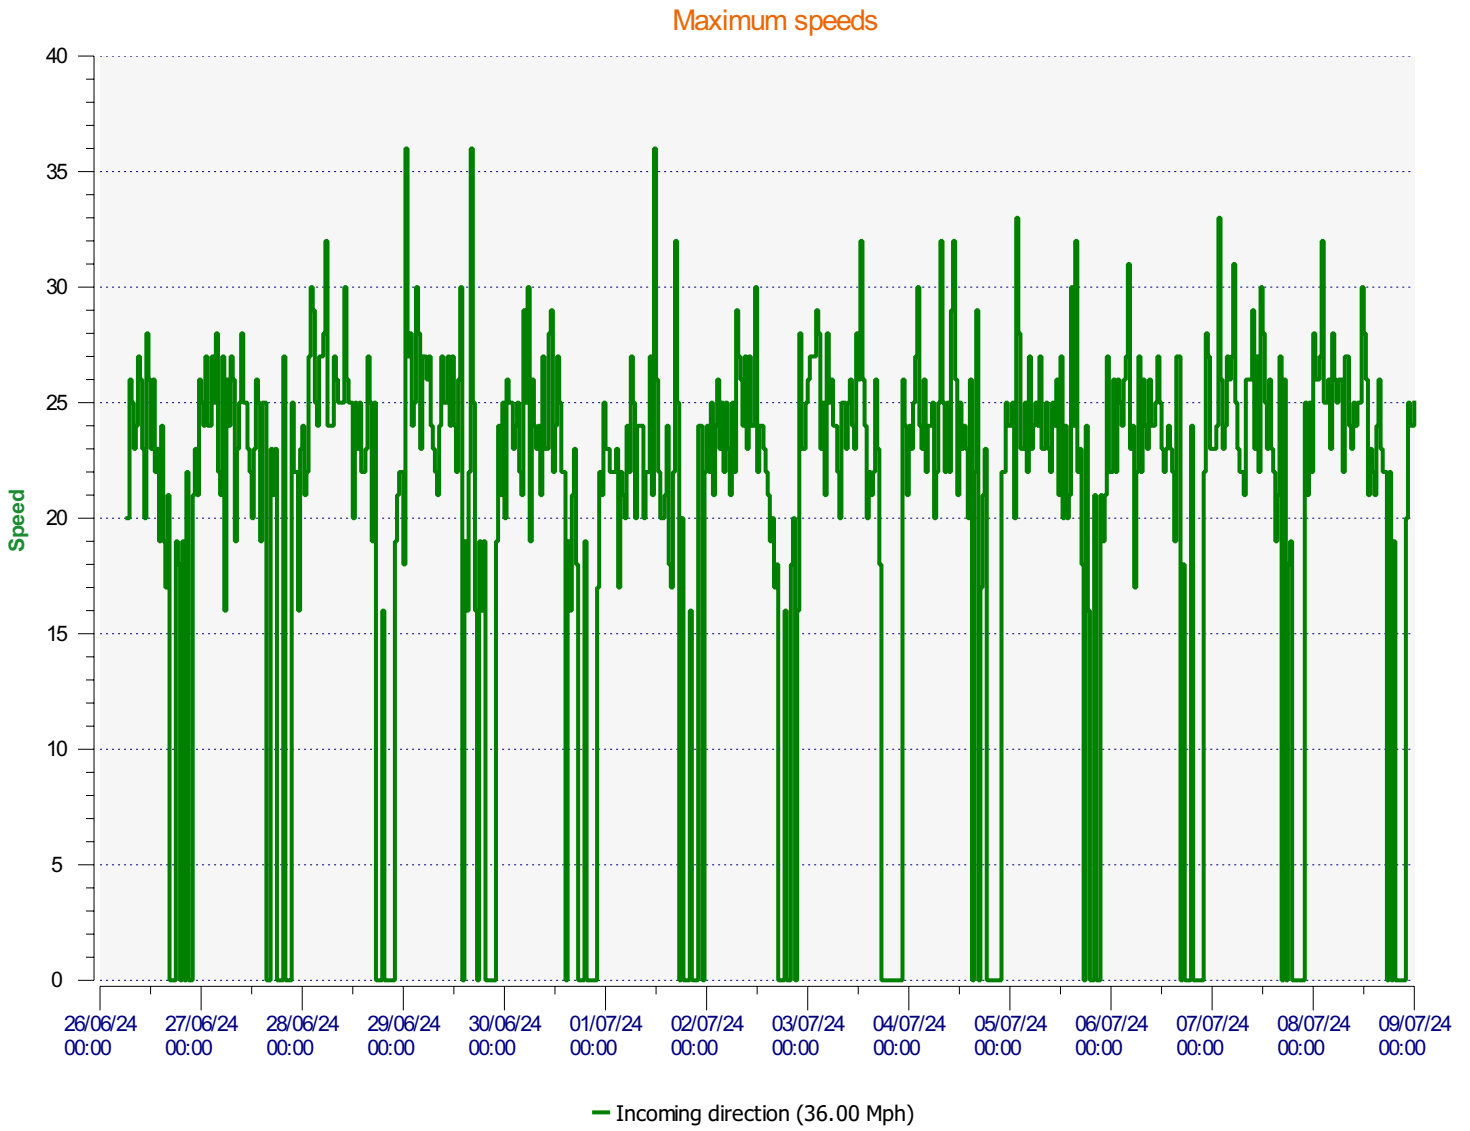

Élan Cité

DÉTECTER • INFORMER • SÉCURISER

Start date: Wednesday, June 26, 2024 6:30 AM
End date: Tuesday, July 9, 2024 12:00 AM

Location:

Comments:

Start date: Wednesday, June 26, 2024 6:30 AM
End date: Tuesday, July 9, 2024 12:00 AM

Location:

Comments:

Start date: Wednesday, June 26, 2024 6:30 AM
End date: Tuesday, July 9, 2024 12:00 AM

Location:

Comments:

Start date: Wednesday, June 26, 2024 6:30 AM
End date: Tuesday, July 9, 2024 12:00 AM

Location:

Comments:

Speed percentiles (incoming)

V30: 17.00Mph **V50:** 19.00Mph **V85:** 22.00Mph

Start date: Wednesday, June 26, 2024 6:30 AM
End date: Tuesday, July 9, 2024 12:00 AM

Location:

Comments:

Speed percentile(outgoing)

V30: 0.00Mph **V50:** 0.00Mph **V85:** 0.00Mph

Start date: Wednesday, June 26, 2024 6:30 AM
End date: Tuesday, July 9, 2024 12:00 AM

Location:

Comments: