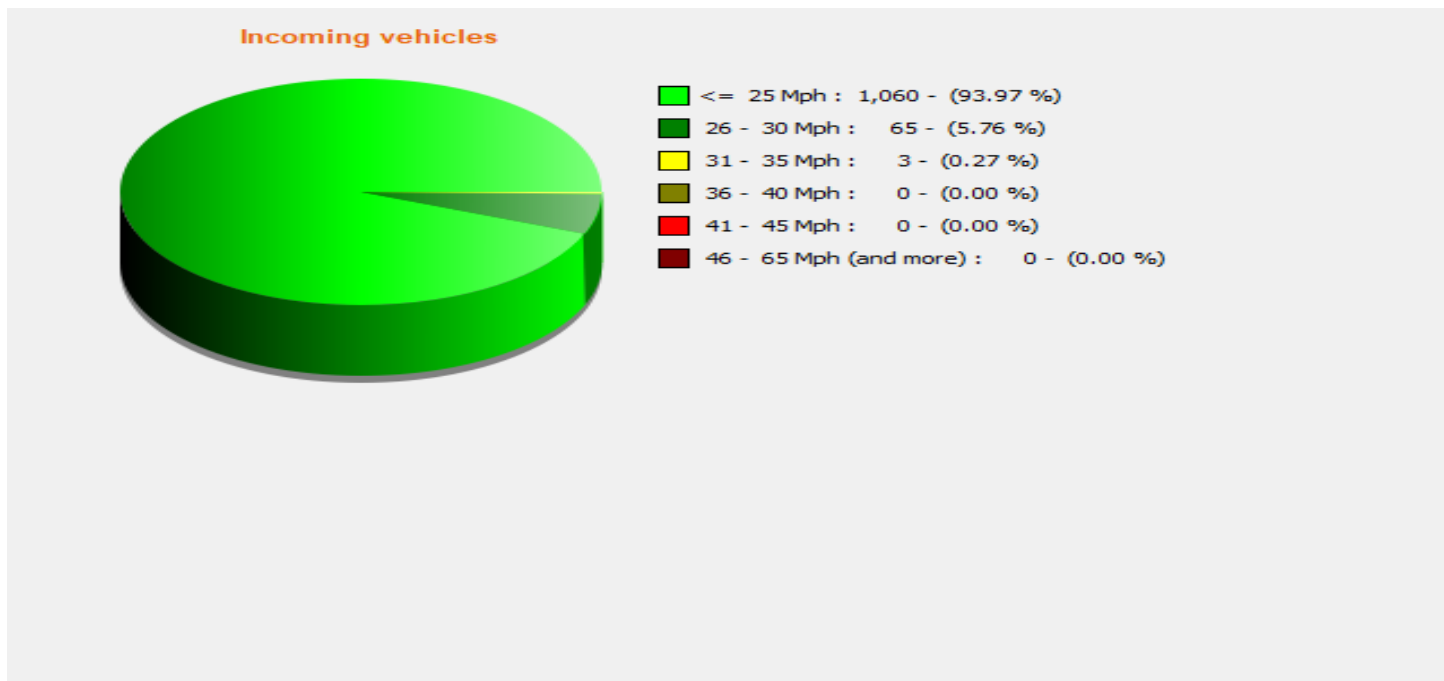

Start date: Wednesday, June 26, 2024 6:30 AM
End date: Monday, July 8, 2024 3:30 PM

Location:

Comments: