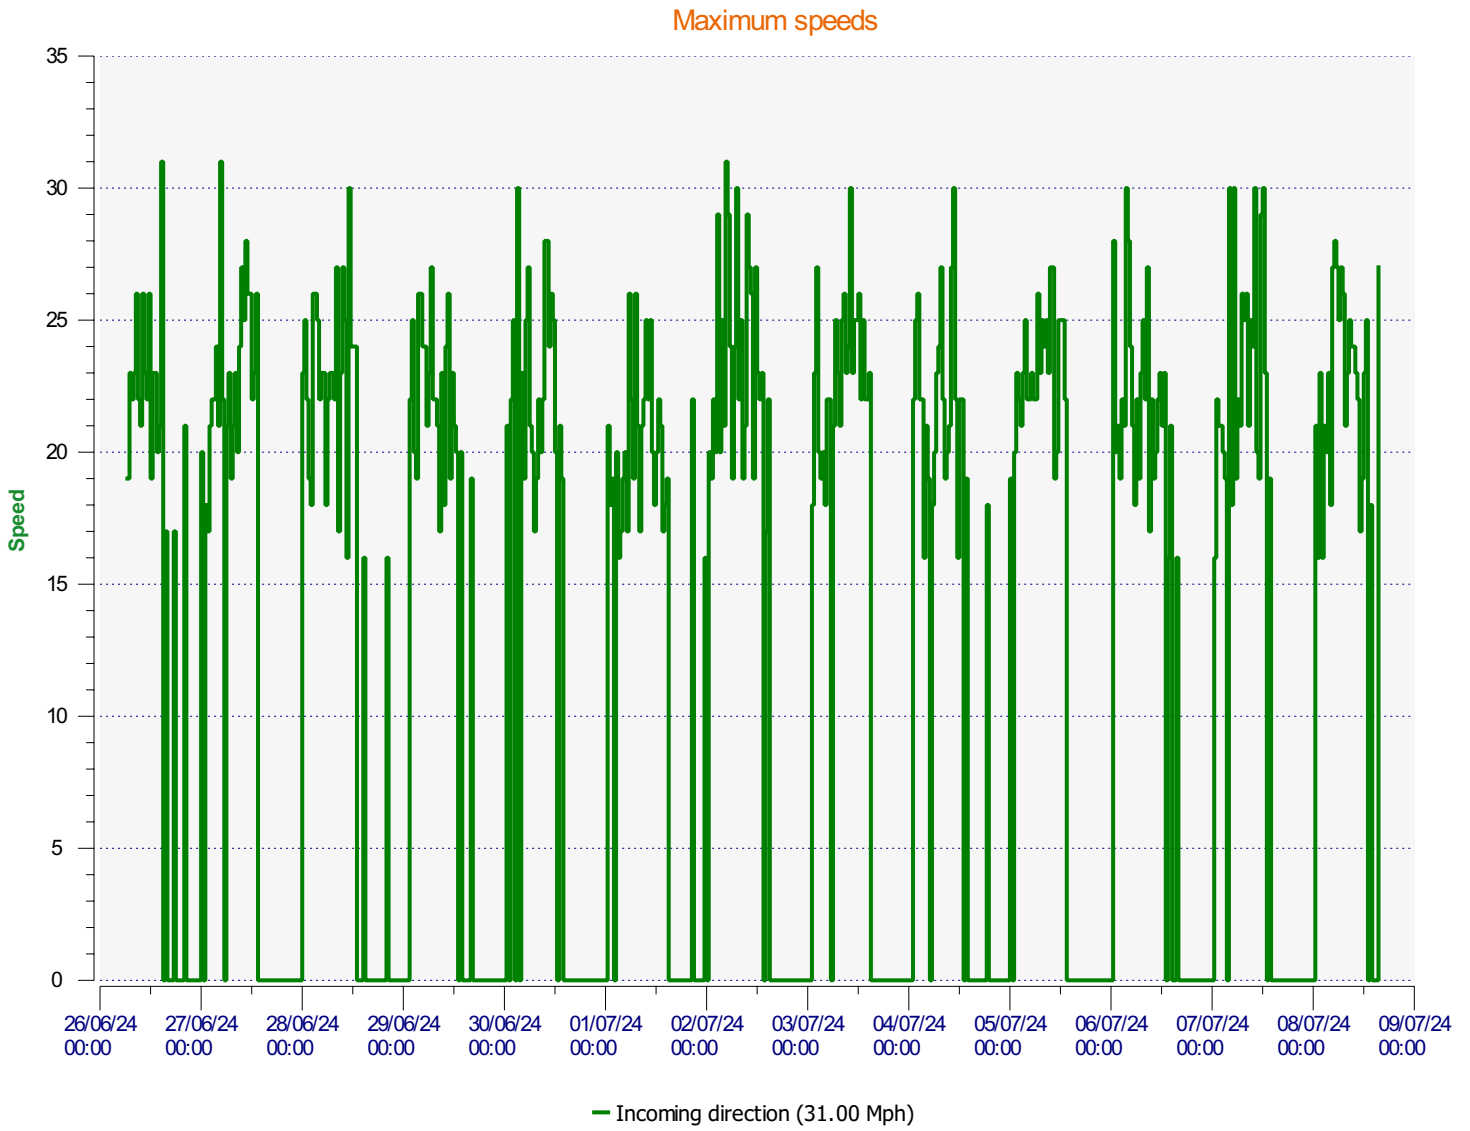

Élan Cité

DÉTECTER • INFORMER • SÉCURISER

Start date: Wednesday, June 26, 2024 6:30 AM
End date: Monday, July 8, 2024 3:30 PM

Location:

Comments:

Start date: Wednesday, June 26, 2024 6:30 AM
End date: Monday, July 8, 2024 3:30 PM

Location:

Comments:

Start date: Wednesday, June 26, 2024 6:30 AM
End date: Monday, July 8, 2024 3:30 PM

Location:

Comments:

Start date: Wednesday, June 26, 2024 6:30 AM
End date: Monday, July 8, 2024 3:30 PM

Location:

Comments:

Speed percentiles (incoming)

V30: 17.00Mph **V50:** 19.00Mph **V85:** 22.00Mph

Start date: Wednesday, June 26, 2024 6:30 AM
End date: Monday, July 8, 2024 3:30 PM

Location:

Comments:

Speed percentile(outgoing)