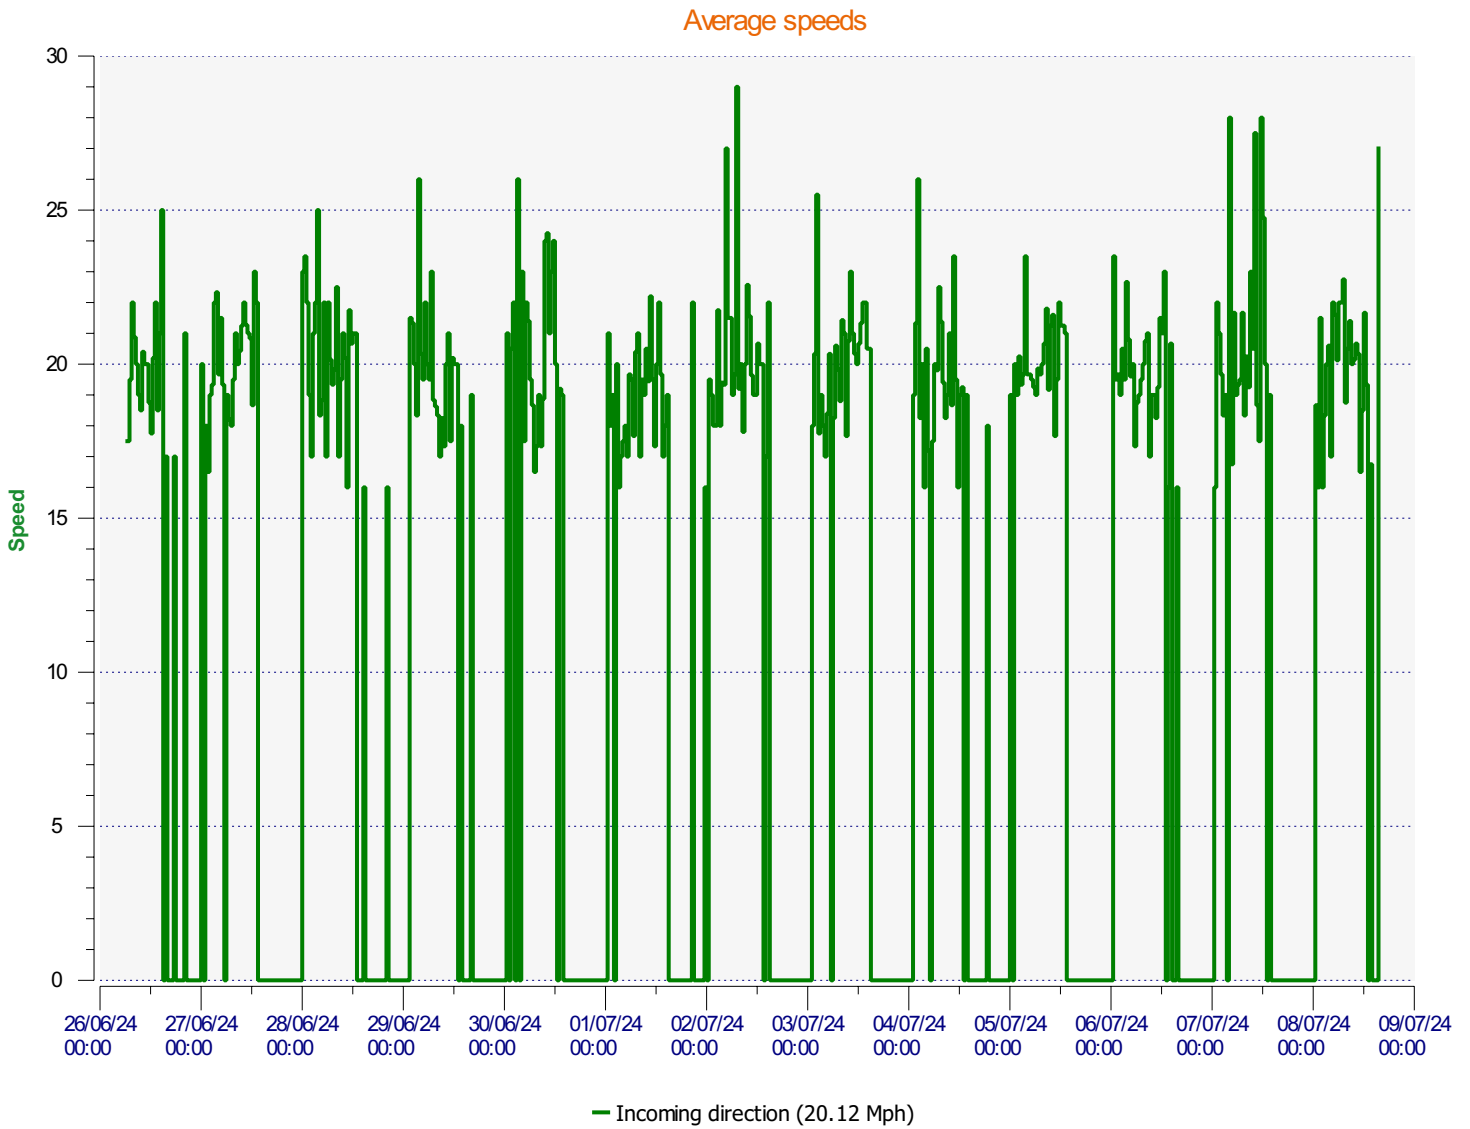

Élan Cité

DÉTECTER • INFORMER • SÉCURISER

Start date: Wednesday, June 26, 2024 6:30 AM
End date: Monday, July 8, 2024 3:30 PM

Location:

Comments:

Start date: Wednesday, June 26, 2024 6:30 AM
End date: Monday, July 8, 2024 3:30 PM

Location:

Comments:

Start date: Wednesday, June 26, 2024 6:30 AM
End date: Monday, July 8, 2024 3:30 PM

Location:

Comments:

Start date: Wednesday, June 26, 2024 6:30 AM
End date: Monday, July 8, 2024 3:30 PM

Location:

Comments:

Speed percentiles (incoming)

V30: 17.00Mph **V50:** 19.00Mph **V85:** 22.00Mph

Start date: Wednesday, June 26, 2024 6:30 AM
End date: Monday, July 8, 2024 3:30 PM

Location:

Comments:

Speed percentile(outgoing)