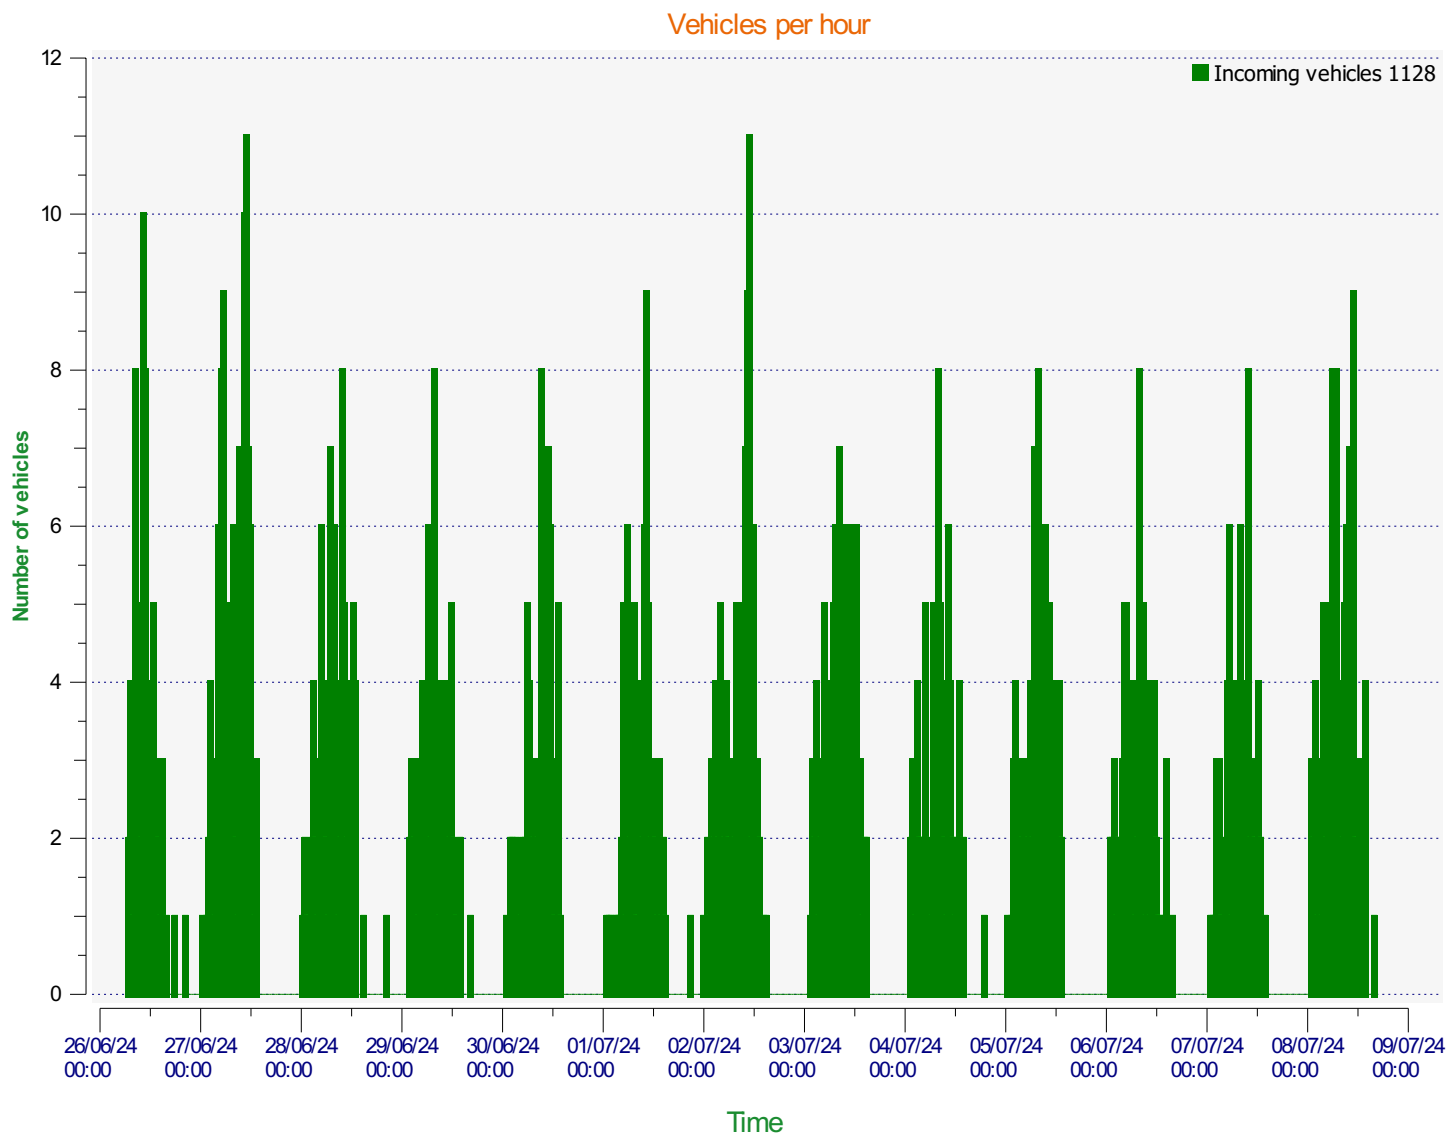

Location:

Comments:

Start date: Wednesday, June 26, 2024 6:30 AM
End date: Monday, July 8, 2024 3:30 PM

Location:

Comments:

Start date: Wednesday, June 26, 2024 6:30 AM
End date: Monday, July 8, 2024 3:30 PM

Location:

Comments:

Speed percentiles (incoming)

V30: 17.00Mph **V50:** 19.00Mph **V85:** 22.00Mph

Start date: Wednesday, June 26, 2024 6:30 AM
End date: Monday, July 8, 2024 3:30 PM

Location:

Comments:

Speed percentile(outgoing)

V30: 0.00Mph **V50:** 0.00Mph **V85:** 0.00Mph

Start date: Wednesday, June 26, 2024 6:30 AM
End date: Monday, July 8, 2024 3:30 PM

Location:

Comments: