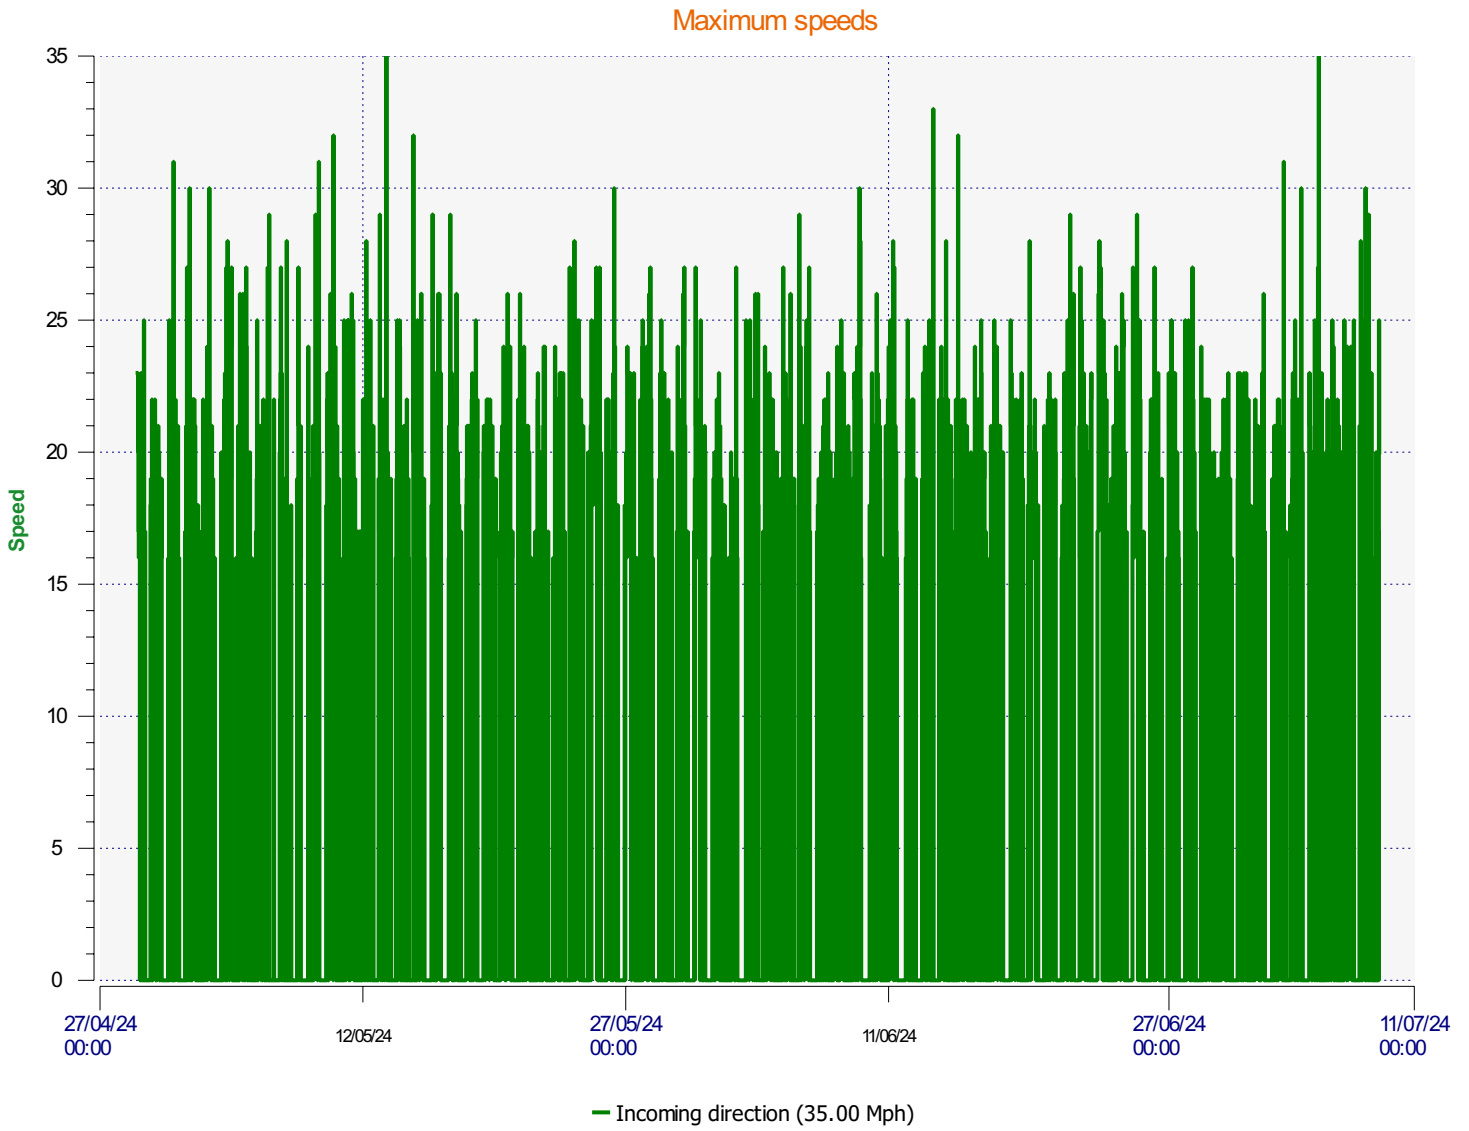

Élan Cité

DÉTECTER • INFORMER • SÉCURISER

Start date: Monday, April 29, 2024 3:30 AM
End date: Tuesday, July 9, 2024 12:00 AM

Location:

Comments:

Start date: Monday, April 29, 2024 3:30 AM
End date: Tuesday, July 9, 2024 12:00 AM

Location:

Comments:

Start date: Monday, April 29, 2024 3:30 AM
End date: Tuesday, July 9, 2024 12:00 AM

Location:

Comments:

Start date: Monday, April 29, 2024 3:30 AM
End date: Tuesday, July 9, 2024 12:00 AM

Location:

Comments:

Speed percentiles (incoming)

V30: 16.00Mph **V50:** 18.00Mph **V85:** 21.00Mph

Start date: Monday, April 29, 2024 3:30 AM
End date: Tuesday, July 9, 2024 12:00 AM

Location:

Comments:

Speed percentile(outgoing)