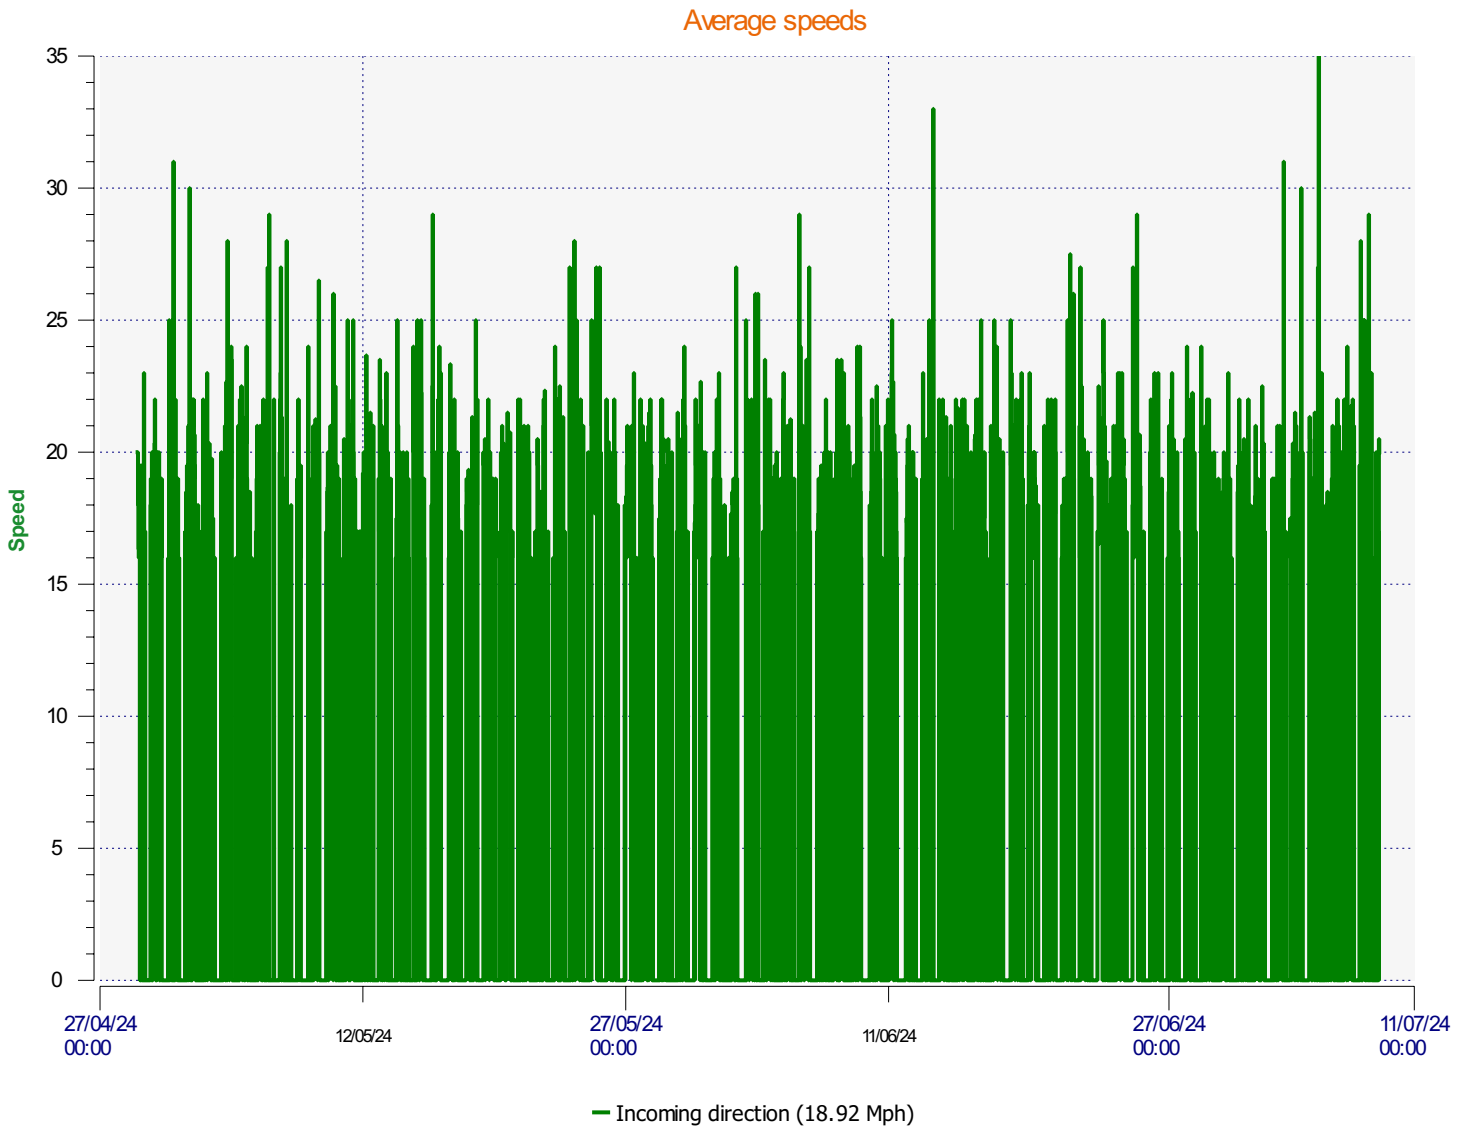

Élan Cité

DÉTECTER • INFORMER • SÉCURISER

Start date: Monday, April 29, 2024 3:30 AM
End date: Tuesday, July 9, 2024 12:00 AM

Location:

Comments:

Start date: Monday, April 29, 2024 3:30 AM
End date: Tuesday, July 9, 2024 12:00 AM

Location:

Comments:

Start date: Monday, April 29, 2024 3:30 AM
End date: Tuesday, July 9, 2024 12:00 AM

Location:

Comments:

Start date: Monday, April 29, 2024 3:30 AM
End date: Tuesday, July 9, 2024 12:00 AM

Location:

Comments:

Speed percentiles (incoming)

V30: 16.00Mph **V50:** 18.00Mph **V85:** 21.00Mph

Start date: Monday, April 29, 2024 3:30 AM
End date: Tuesday, July 9, 2024 12:00 AM

Location:

Comments:

Speed percentile(outgoing)