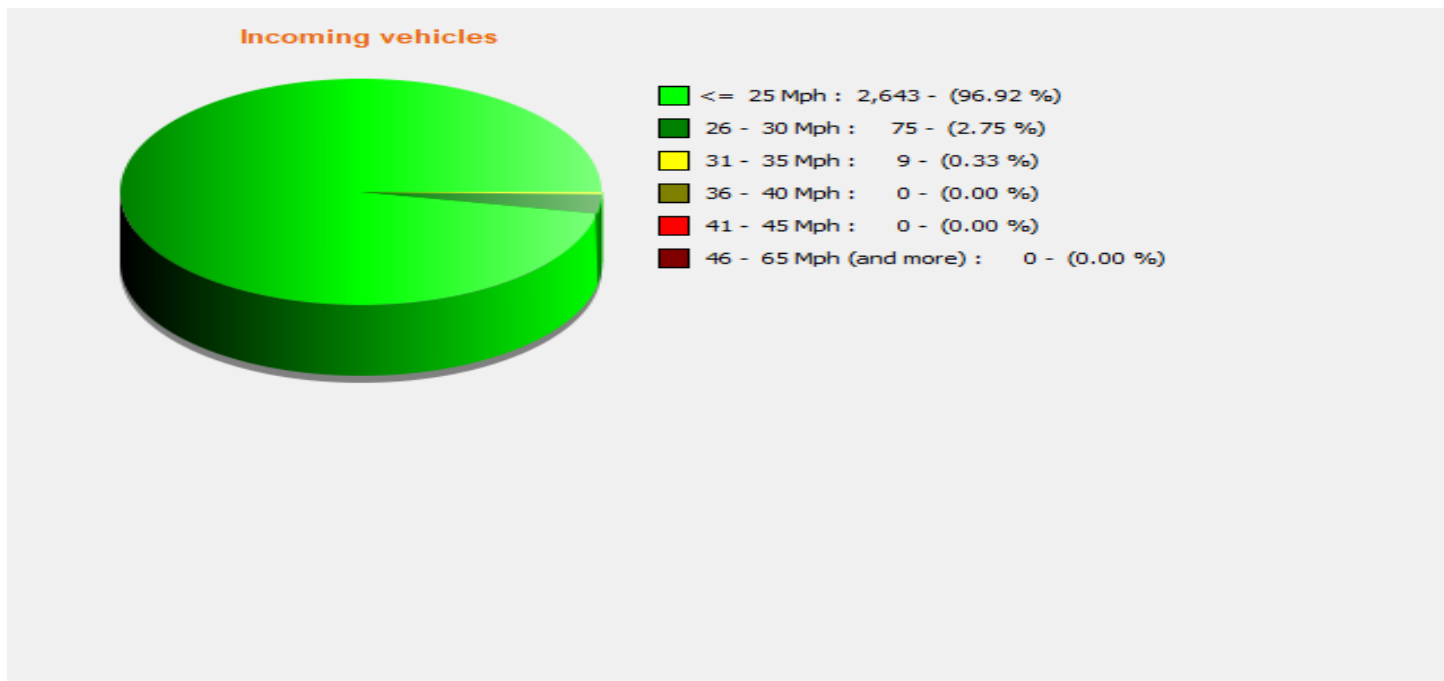

Start date: Monday, April 29, 2024 3:30 AM
End date: Tuesday, July 9, 2024 12:00 AM

Location:

Comments: