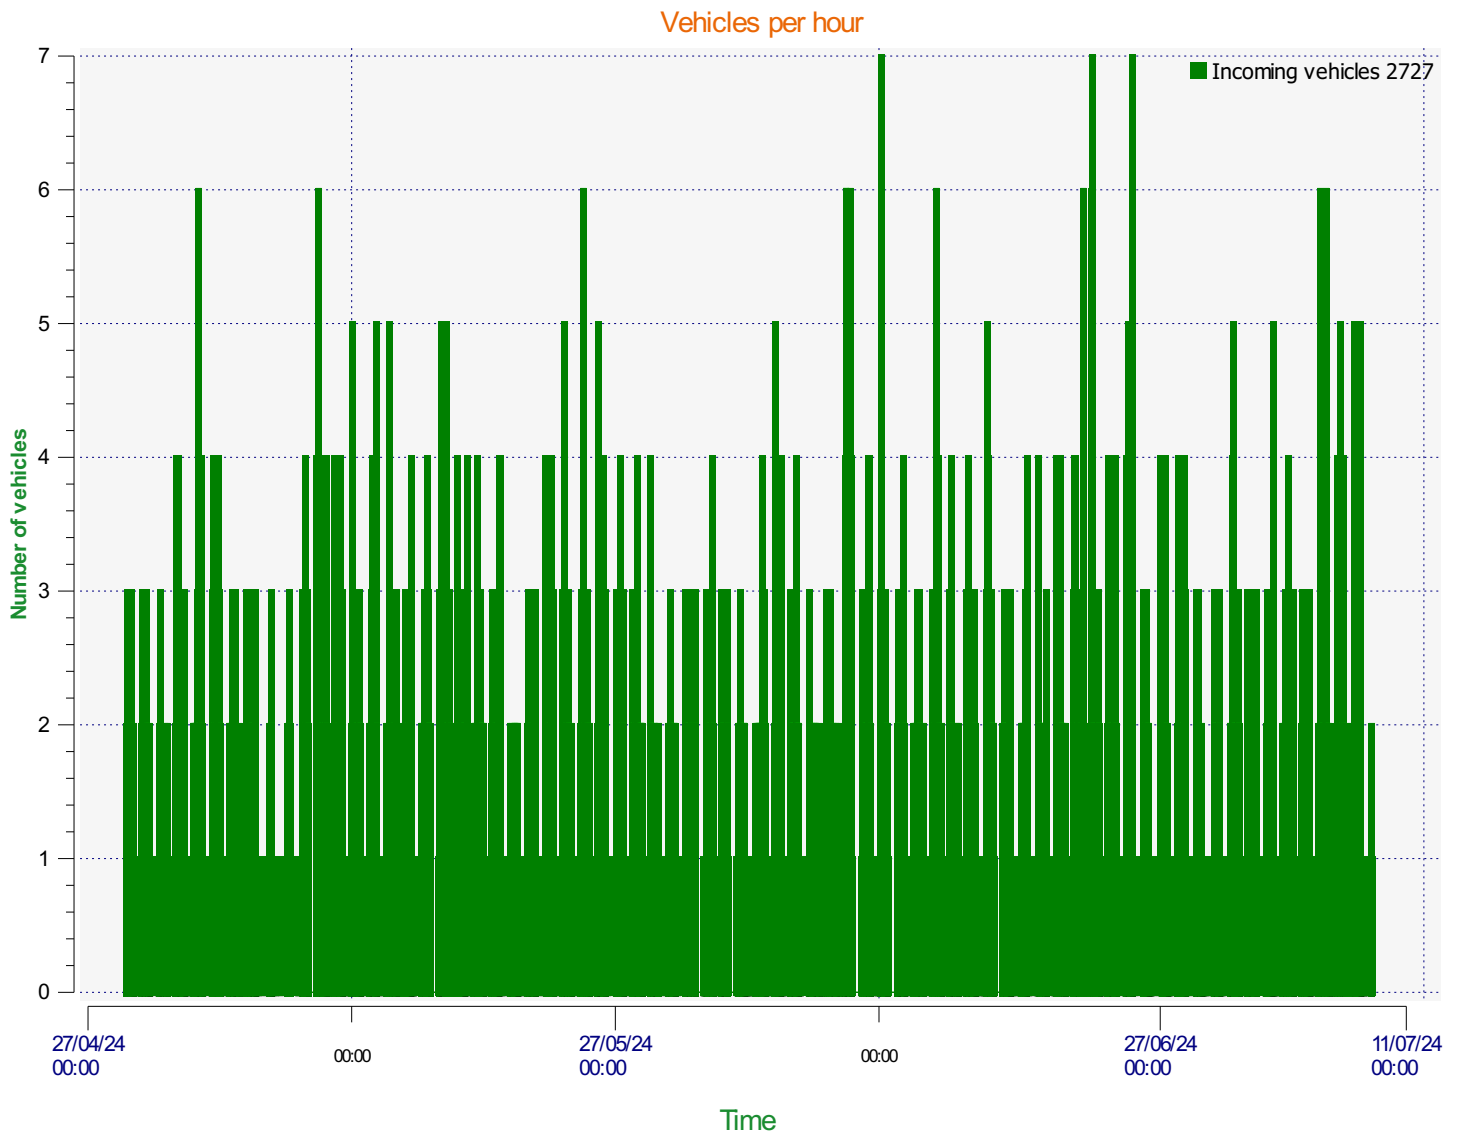

Location:

Comments:

Start date: Monday, April 29, 2024 3:30 AM
End date: Tuesday, July 9, 2024 12:00 AM

Location:

Comments:

Start date: Monday, April 29, 2024 3:30 AM
End date: Tuesday, July 9, 2024 12:00 AM

Location:

Comments:

Speed percentiles (incoming)

V30: 16.00Mph **V50:** 18.00Mph **V85:** 21.00Mph

Start date: Monday, April 29, 2024 3:30 AM
End date: Tuesday, July 9, 2024 12:00 AM

Location:

Comments:

Speed percentile(outgoing)

V30: 0.00Mph **V50:** 0.00Mph **V85:** 0.00Mph

Start date: Monday, April 29, 2024 3:30 AM
End date: Tuesday, July 9, 2024 12:00 AM

Location:

Comments: