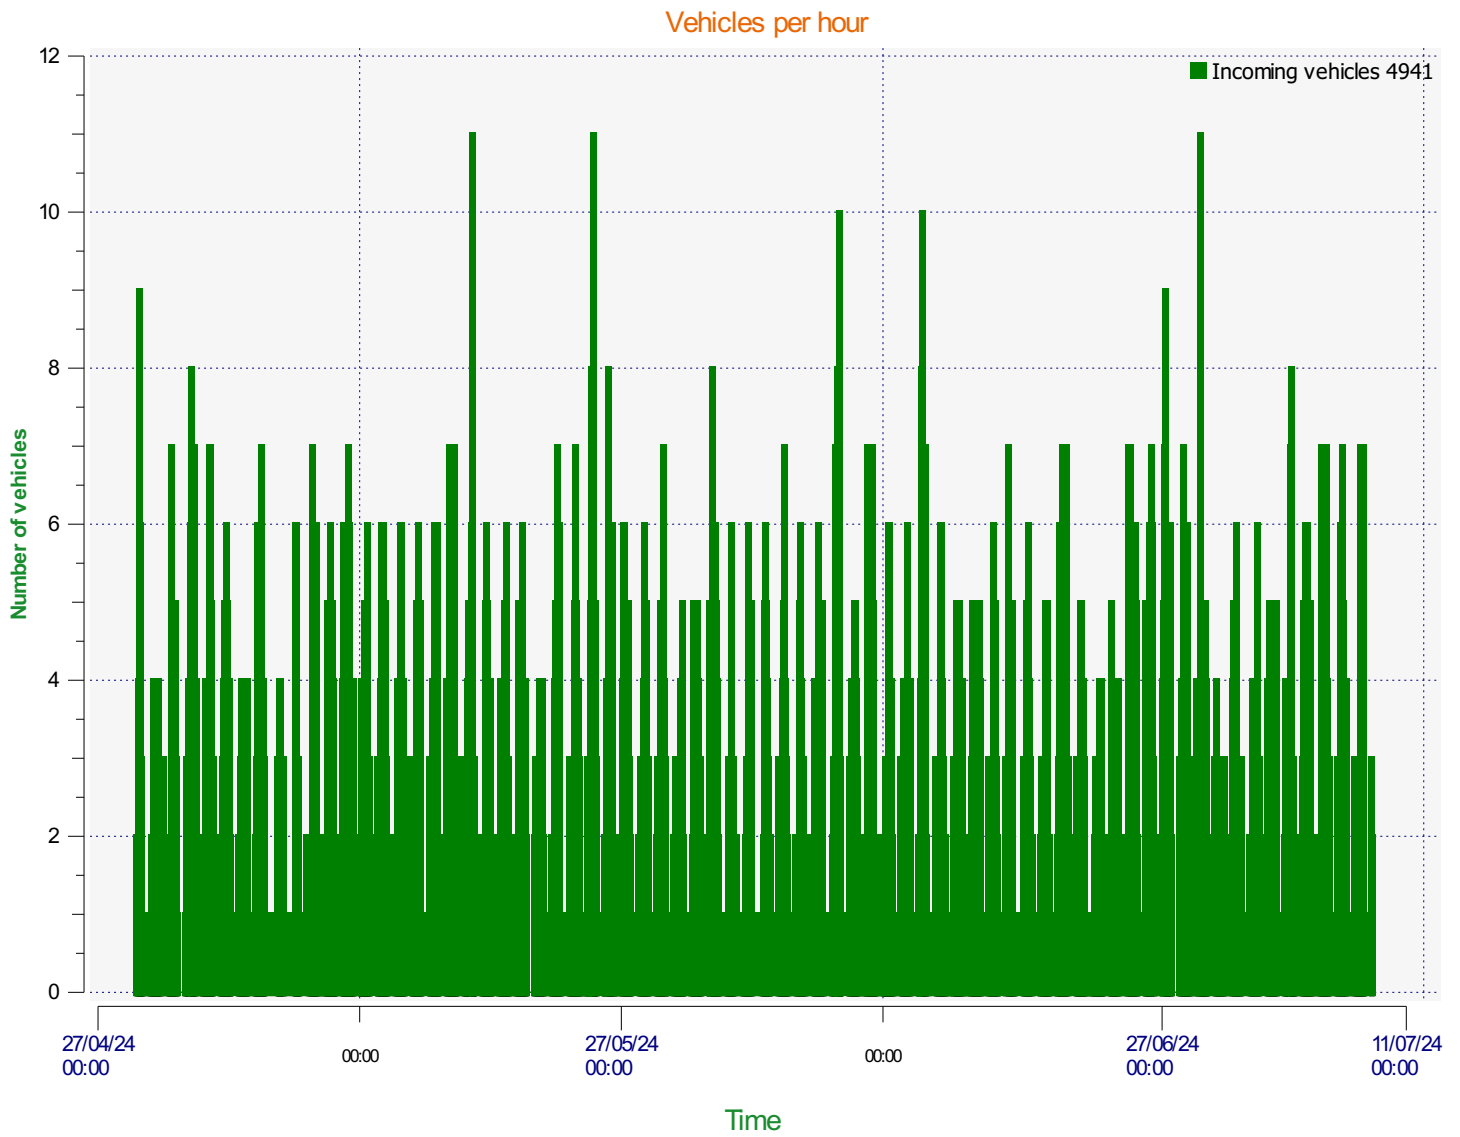

Location:

Comments:

Start date: Monday, April 29, 2024 3:30 AM
End date: Tuesday, July 9, 2024 12:00 AM

Location:

Comments:

Start date: Monday, April 29, 2024 3:30 AM
End date: Tuesday, July 9, 2024 12:00 AM

Location:

Comments:

Speed percentiles (incoming)

V30: 16.00Mph **V50:** 18.00Mph **V85:** 21.00Mph

Start date: Monday, April 29, 2024 3:30 AM
End date: Tuesday, July 9, 2024 12:00 AM

Location:

Comments:

Speed percentile(outgoing)

V30: 0.00Mph **V50:** 0.00Mph **V85:** 0.00Mph

Start date: Monday, April 29, 2024 3:30 AM
End date: Tuesday, July 9, 2024 12:00 AM

Location:

Comments: