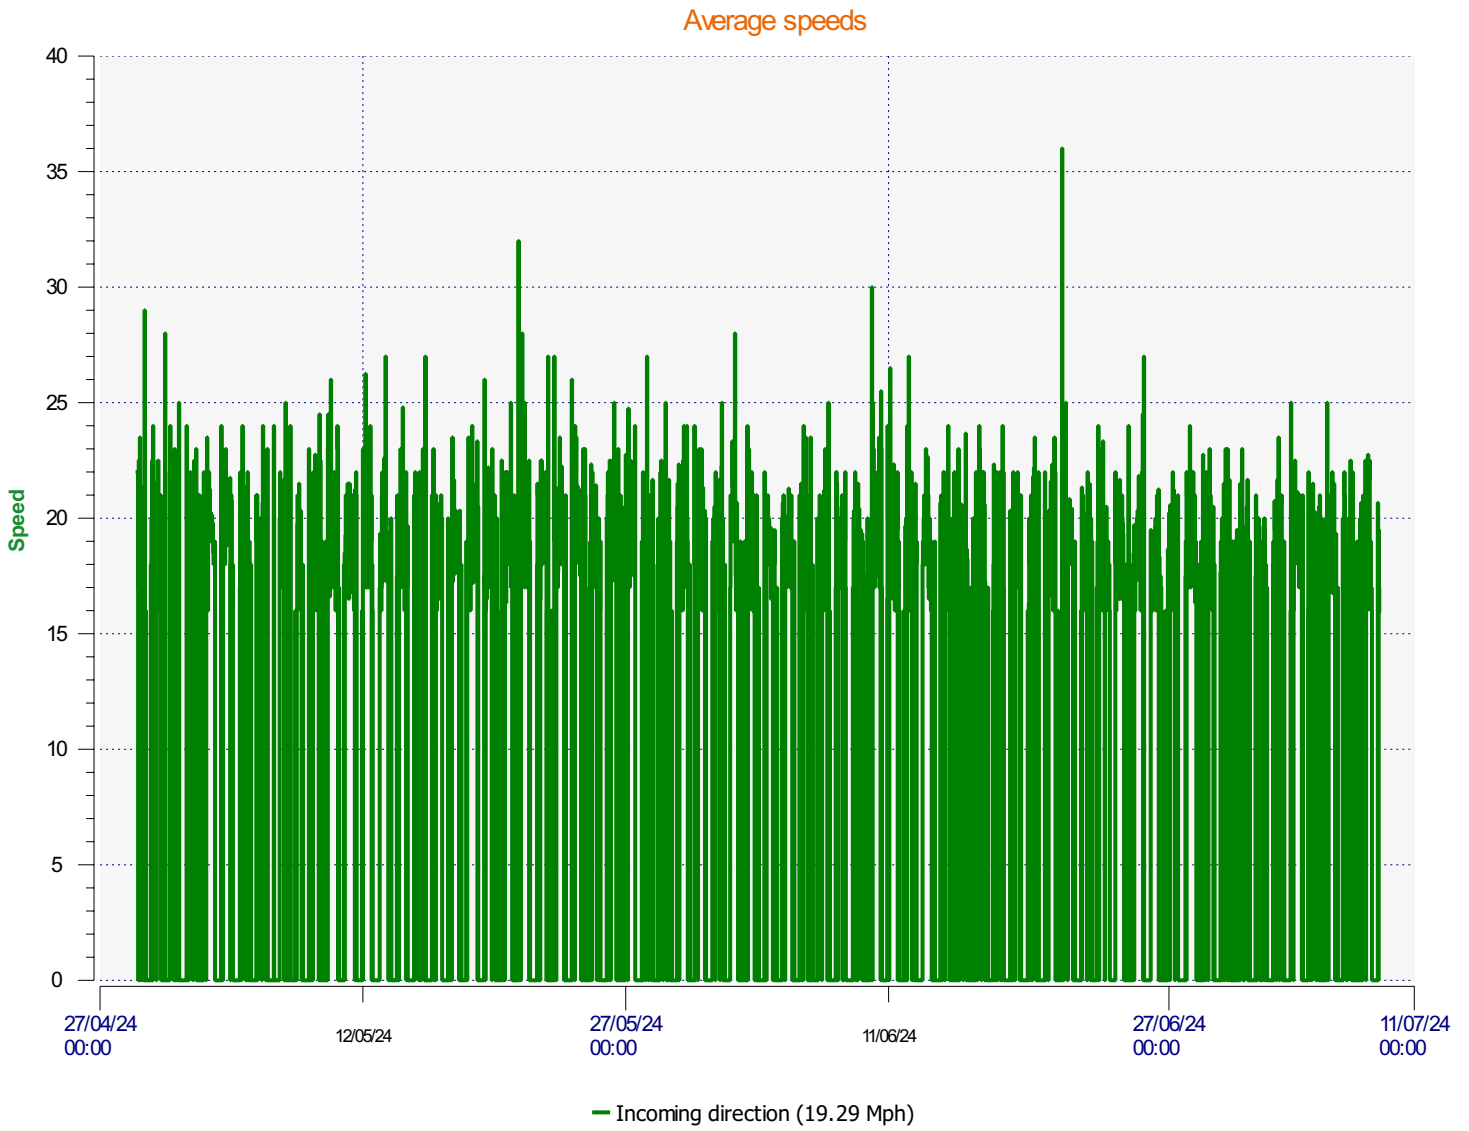

Élan Cité

DÉTECTER • INFORMER • SÉCURISER

Start date: Monday, April 29, 2024 3:30 AM
End date: Tuesday, July 9, 2024 12:00 AM

Location:

Comments:

Start date: Monday, April 29, 2024 3:30 AM
End date: Tuesday, July 9, 2024 12:00 AM

Location:

Comments:

Start date: Monday, April 29, 2024 3:30 AM
End date: Tuesday, July 9, 2024 12:00 AM

Location:

Comments:

Start date: Monday, April 29, 2024 3:30 AM
End date: Tuesday, July 9, 2024 12:00 AM

Location:

Comments:

Speed percentiles (incoming)

V30: 16.00Mph **V50:** 18.00Mph **V85:** 21.00Mph

Start date: Monday, April 29, 2024 3:30 AM
End date: Tuesday, July 9, 2024 12:00 AM

Location:

Comments:

Speed percentile(outgoing)