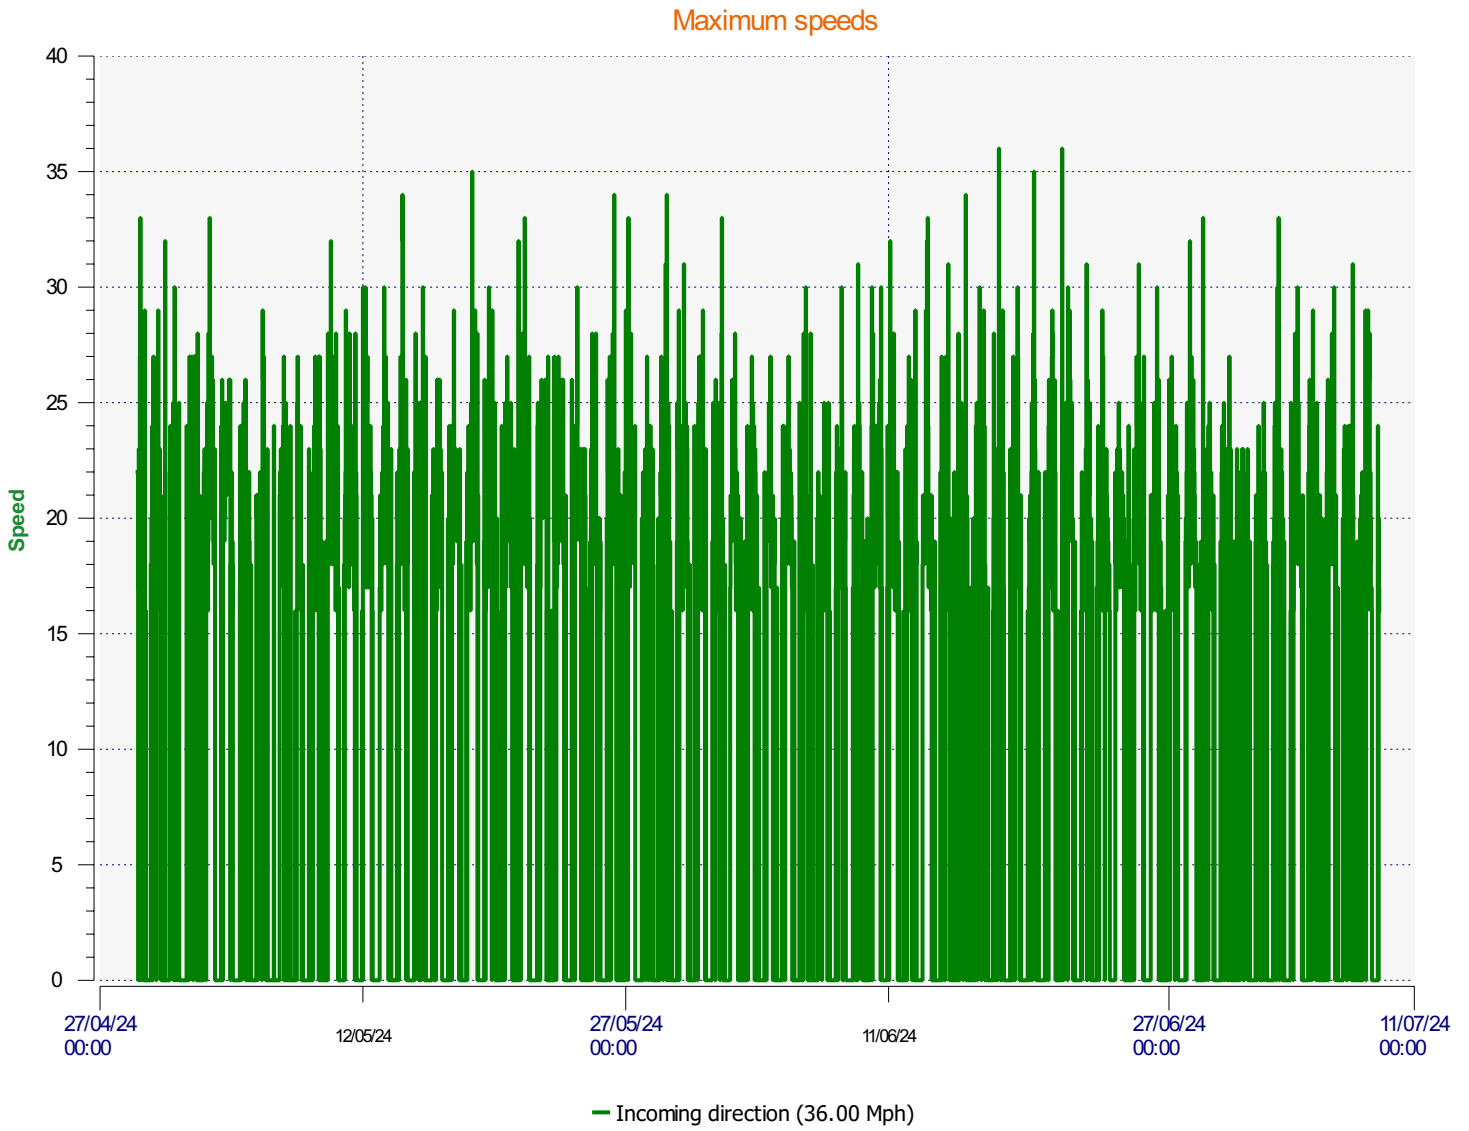

Élan Cité

DÉTECTER • INFORMER • SÉCURISER

Start date: Monday, April 29, 2024 3:30 AM
End date: Tuesday, July 9, 2024 12:00 AM

Location:

Comments:

Start date: Monday, April 29, 2024 3:30 AM
End date: Tuesday, July 9, 2024 12:00 AM

Location:

Comments:

Start date: Monday, April 29, 2024 3:30 AM
End date: Tuesday, July 9, 2024 12:00 AM

Location:

Comments:

Start date: Monday, April 29, 2024 3:30 AM
End date: Tuesday, July 9, 2024 12:00 AM

Location:

Comments:

Speed percentiles (incoming)

V30: 16.00Mph **V50:** 18.00Mph **V85:** 21.00Mph

Start date: Monday, April 29, 2024 3:30 AM
End date: Tuesday, July 9, 2024 12:00 AM

Location:

Comments:

Speed percentile(outgoing)