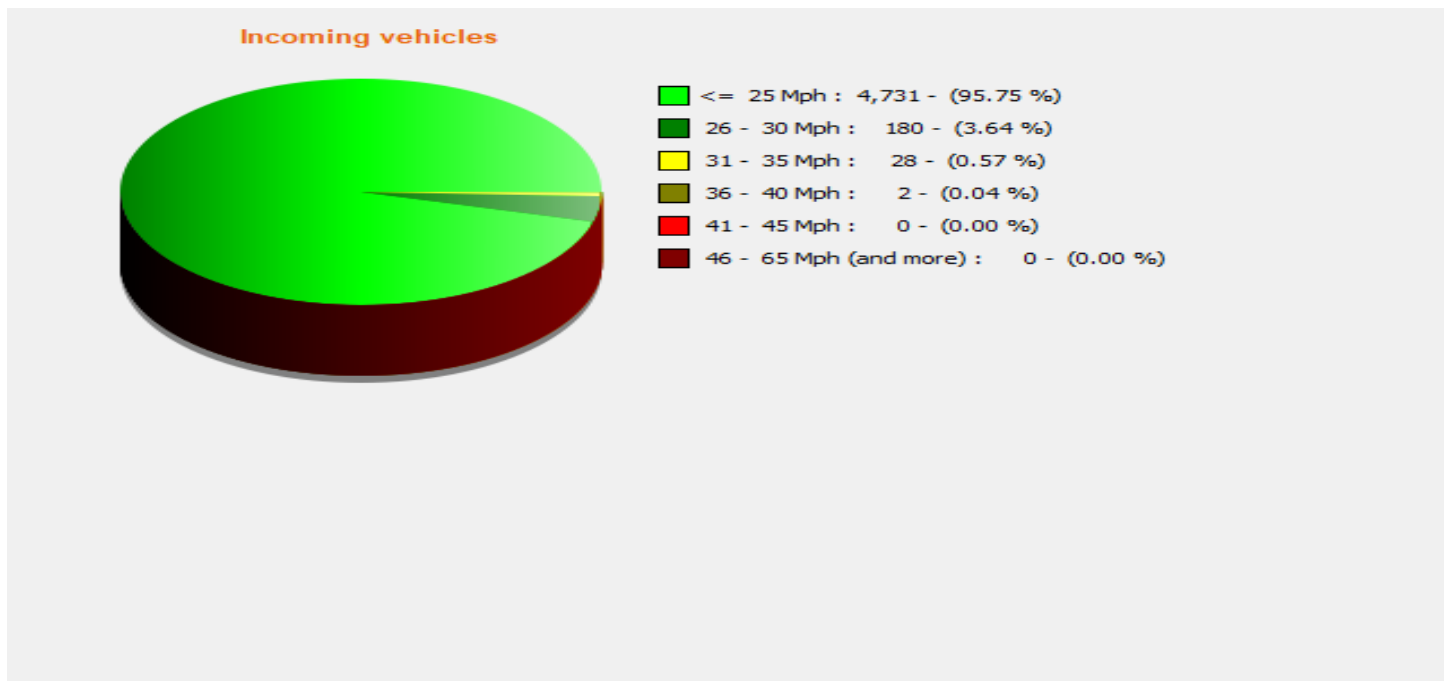

Start date: Monday, April 29, 2024 3:30 AM
End date: Tuesday, July 9, 2024 12:00 AM

Location:

Comments: