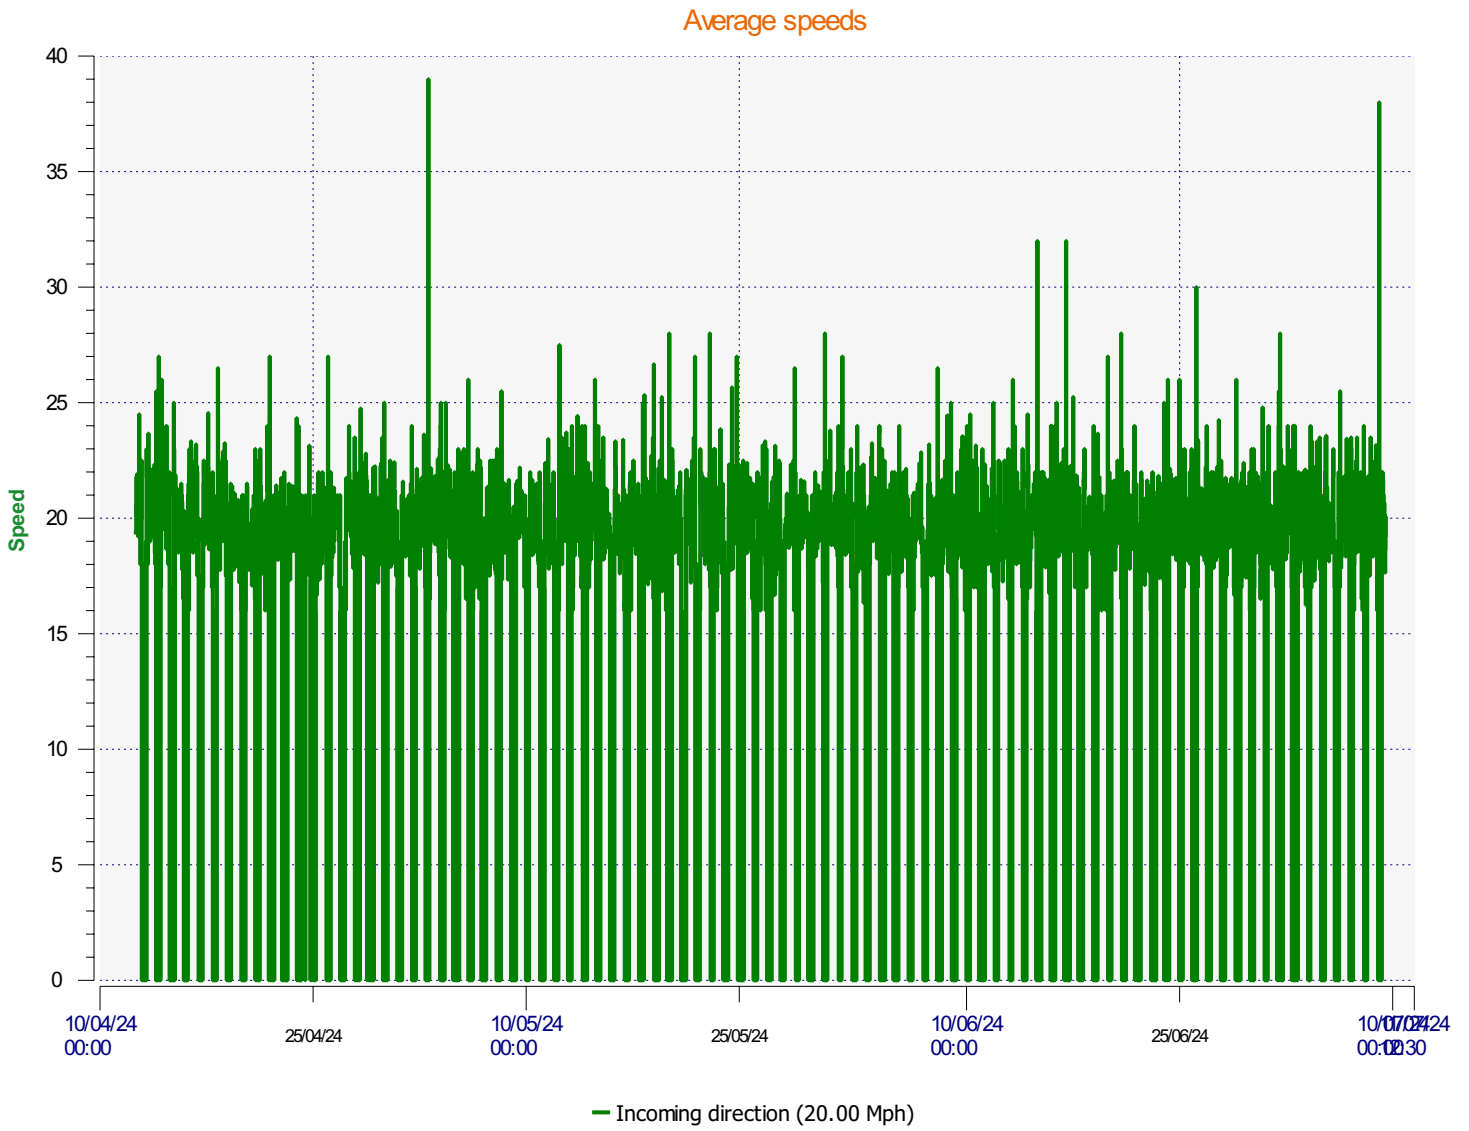

Élan Cité

DÉTECTER • INFORMER • SÉCURISER

Start date: Friday, April 12, 2024 12:30 PM
End date: Tuesday, July 9, 2024 12:30 PM

Location:

Comments:

Start date: Friday, April 12, 2024 12:30 PM
End date: Tuesday, July 9, 2024 12:30 PM

Location:

Comments:

Start date: Friday, April 12, 2024 12:30 PM
End date: Tuesday, July 9, 2024 12:30 PM

Location:

Comments:

Start date: Friday, April 12, 2024 12:30 PM
End date: Tuesday, July 9, 2024 12:30 PM

Location:

Comments:

Speed percentiles (incoming)

V30: 17.00Mph **V50:** 18.00Mph **V85:** 23.00Mph

Start date: Friday, April 12, 2024 12:30 PM
End date: Tuesday, July 9, 2024 12:30 PM

Location:

Comments:

Speed percentile(outgoing)