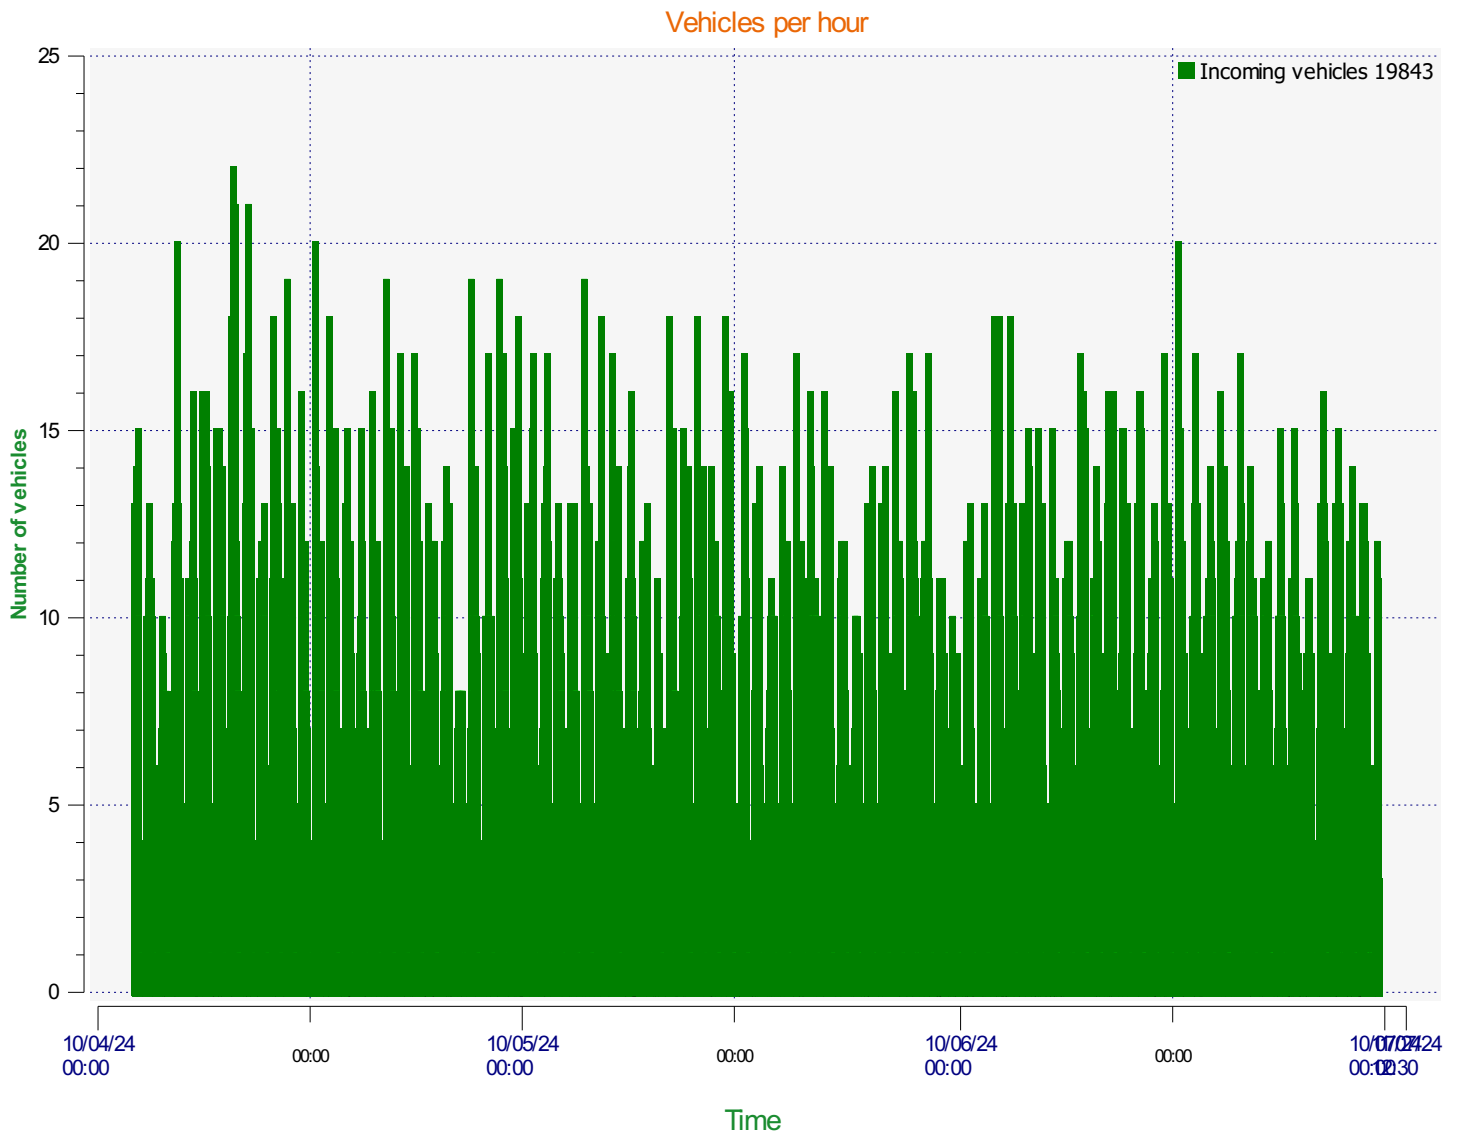

Location:

Comments:

Start date: Friday, April 12, 2024 12:30 PM
End date: Tuesday, July 9, 2024 12:30 PM

Location:

Comments:

Start date: Friday, April 12, 2024 12:30 PM
End date: Tuesday, July 9, 2024 12:30 PM

Location:

Comments:

Speed percentiles (incoming)

V30: 17.00Mph **V50:** 18.00Mph **V85:** 23.00Mph

Start date: Friday, April 12, 2024 12:30 PM
End date: Tuesday, July 9, 2024 12:30 PM

Location:

Comments:

Speed percentile(outgoing)

V30: 0.00Mph **V50:** 0.00Mph **V85:** 0.00Mph

Start date: Friday, April 12, 2024 12:30 PM
End date: Tuesday, July 9, 2024 12:30 PM

Location:

Comments: