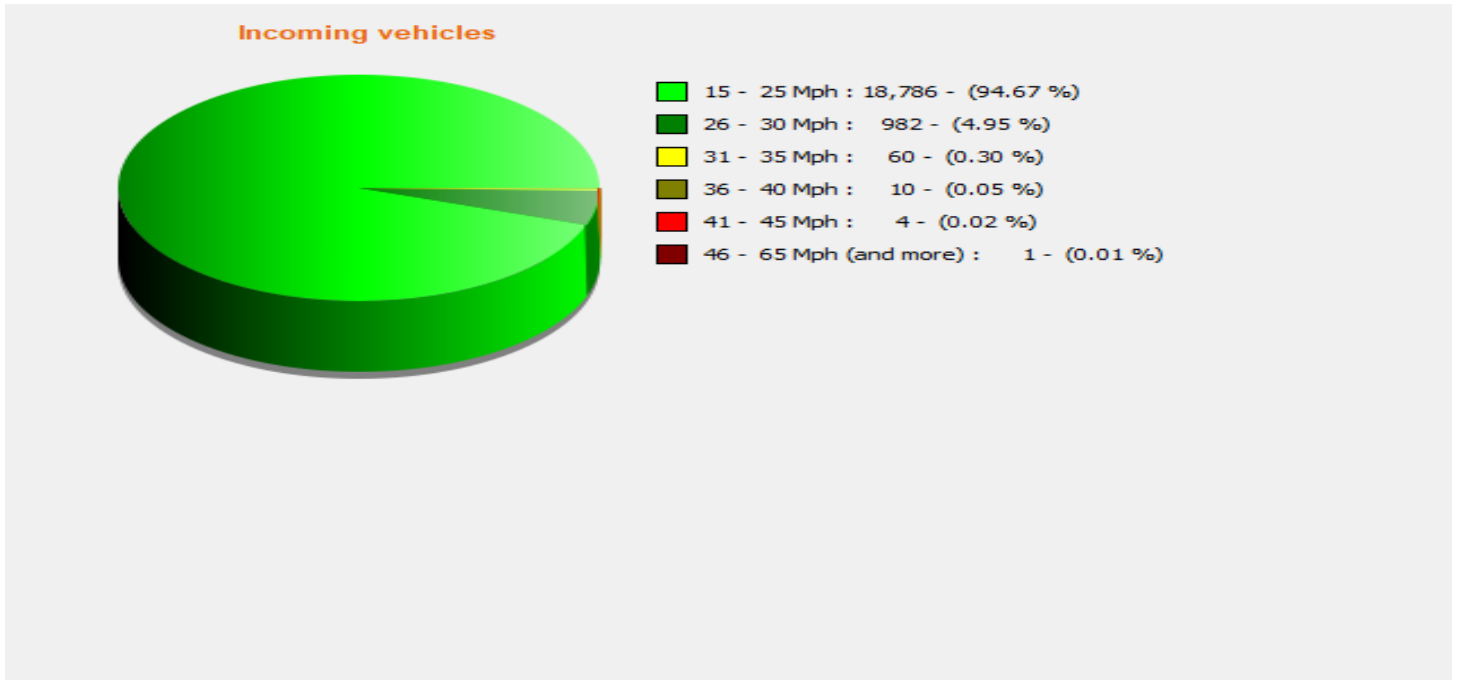

Start date: Friday, April 12, 2024 12:30 PM
End date: Tuesday, July 9, 2024 12:30 PM

Location:

Comments: