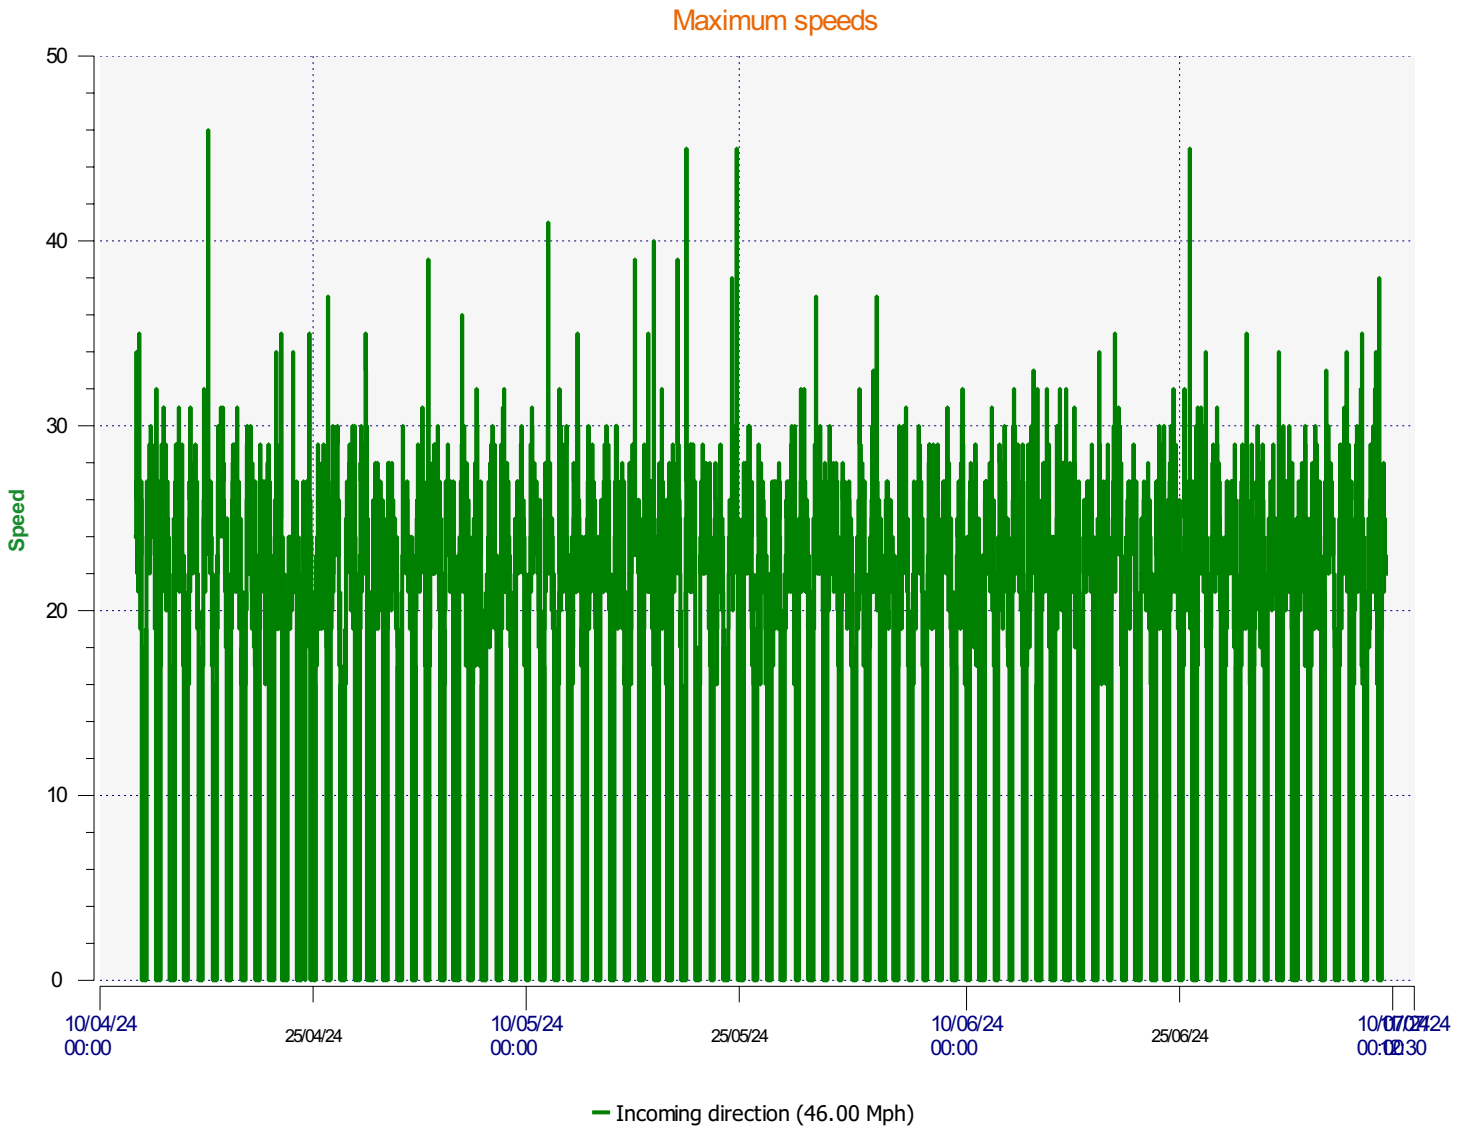

Élan Cité

DÉTECTER • INFORMER • SÉCURISER

Start date: Friday, April 12, 2024 12:30 PM
End date: Tuesday, July 9, 2024 12:30 PM

Location:

Comments:

Start date: Friday, April 12, 2024 12:30 PM
End date: Tuesday, July 9, 2024 12:30 PM

Location:

Comments:

Start date: Friday, April 12, 2024 12:30 PM
End date: Tuesday, July 9, 2024 12:30 PM

Location:

Comments:

Start date: Friday, April 12, 2024 12:30 PM
End date: Tuesday, July 9, 2024 12:30 PM

Location:

Comments:

Speed percentiles (incoming)

V30: 17.00Mph **V50:** 18.00Mph **V85:** 23.00Mph

Start date: Friday, April 12, 2024 12:30 PM
End date: Tuesday, July 9, 2024 12:30 PM

Location:

Comments:

Speed percentile(outgoing)

V30: 0.00Mph **V50:** 0.00Mph **V85:** 0.00Mph

Start date: Friday, April 12, 2024 12:30 PM
End date: Tuesday, July 9, 2024 12:30 PM

Location:

Comments: