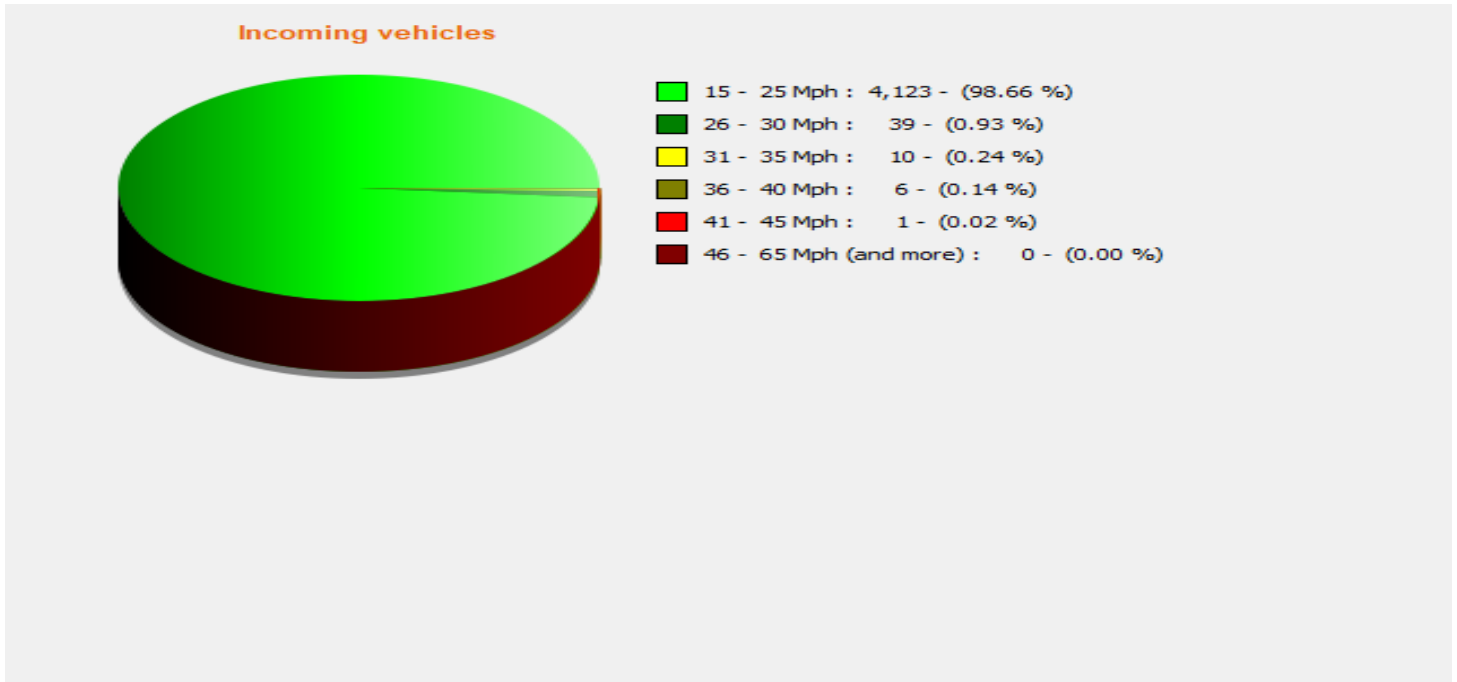

Start date: Friday, April 12, 2024 12:30 PM
End date: Tuesday, July 9, 2024 12:30 PM

Location:

Comments: