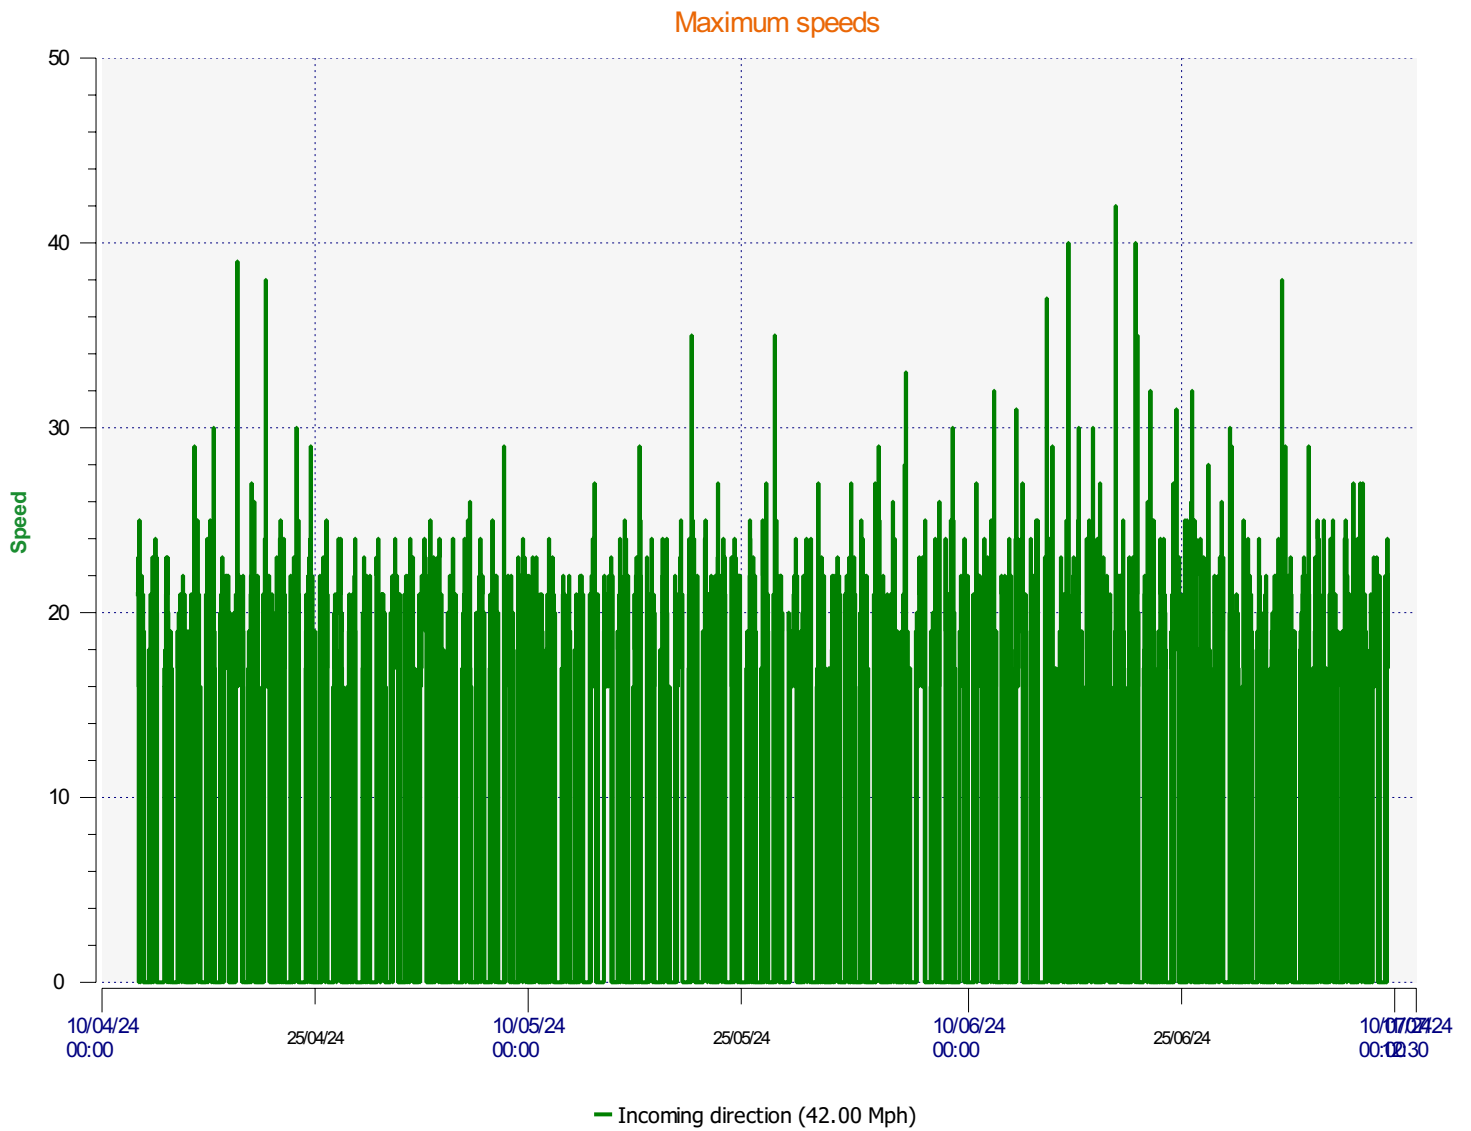

Location:

Comments:

Start date: Friday, April 12, 2024 12:30 PM
End date: Tuesday, July 9, 2024 12:30 PM

Location:

Comments:

Start date: Friday, April 12, 2024 12:30 PM
End date: Tuesday, July 9, 2024 12:30 PM

Location:

Comments:

Speed percentiles (incoming)

V30: 16.00Mph **V50:** 17.00Mph **V85:** 20.00Mph

Start date: Friday, April 12, 2024 12:30 PM
End date: Tuesday, July 9, 2024 12:30 PM

Location:

Comments:

Speed percentile(outgoing)

V30: 0.00Mph **V50:** 0.00Mph **V85:** 0.00Mph

Start date: Friday, April 12, 2024 12:30 PM
End date: Tuesday, July 9, 2024 12:30 PM

Location:

Comments: