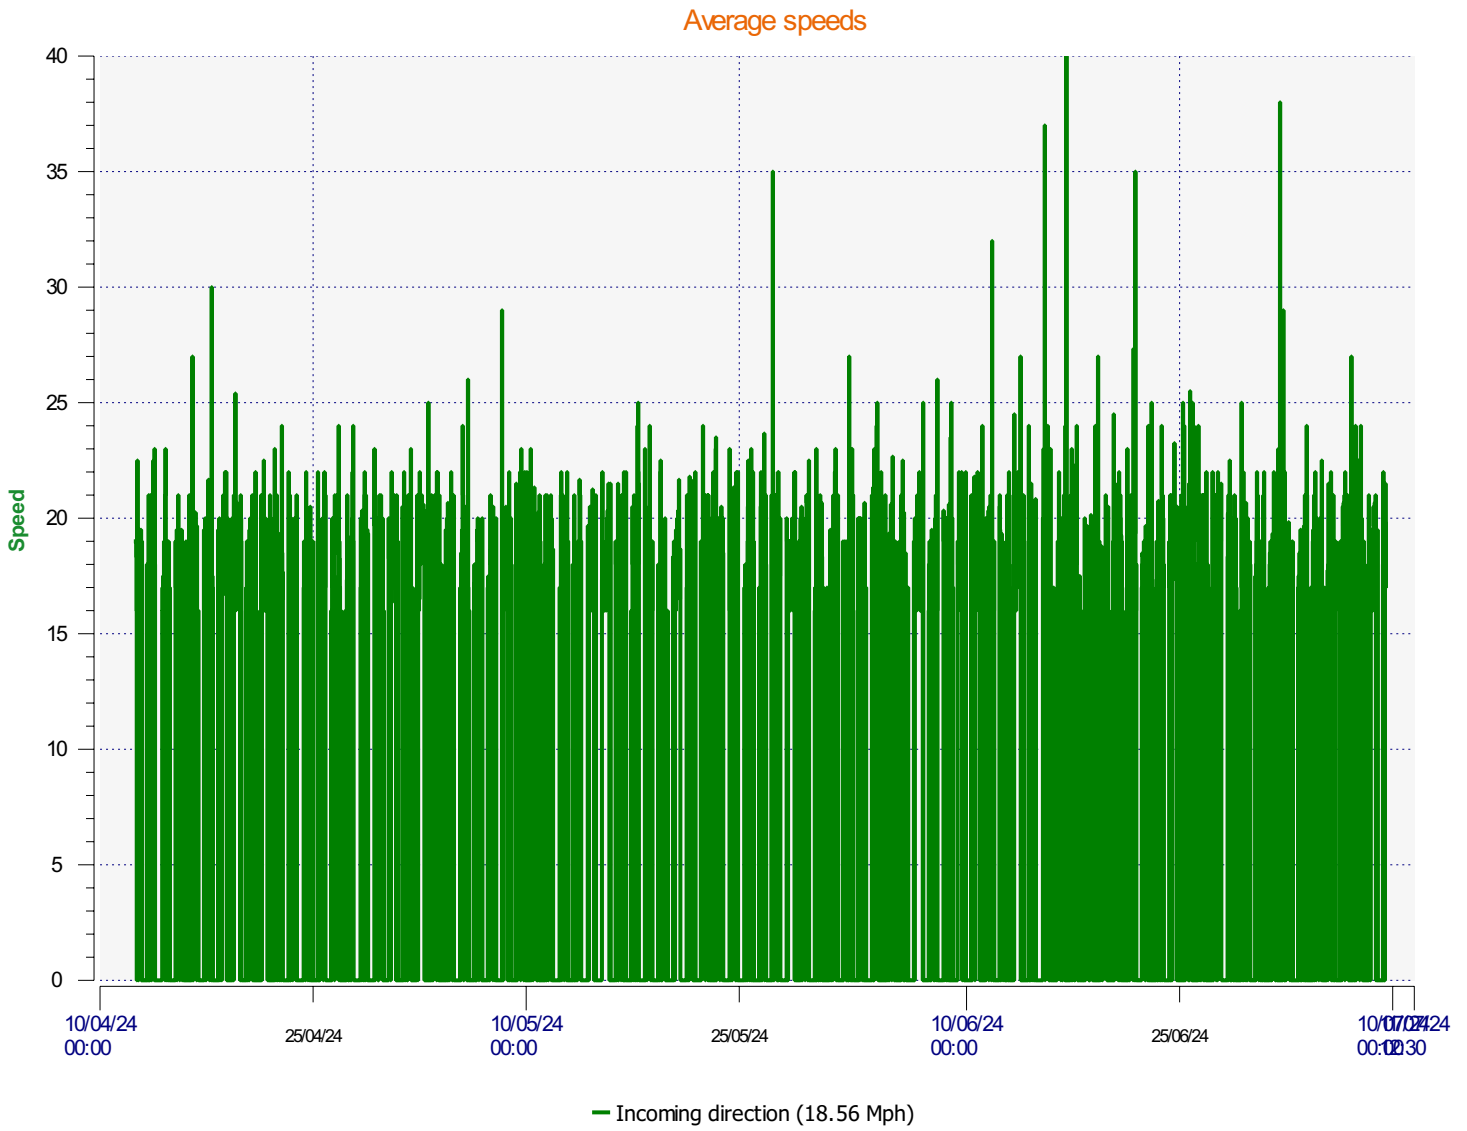

Élan Cité

DÉTECTER • INFORMER • SÉCURISER

Start date: Friday, April 12, 2024 12:30 PM
End date: Tuesday, July 9, 2024 12:30 PM

Location:

Comments:

Start date: Friday, April 12, 2024 12:30 PM
End date: Tuesday, July 9, 2024 12:30 PM

Location:

Comments:

Start date: Friday, April 12, 2024 12:30 PM
End date: Tuesday, July 9, 2024 12:30 PM

Location:

Comments:

Start date: Friday, April 12, 2024 12:30 PM
End date: Tuesday, July 9, 2024 12:30 PM

Location:

Comments:

Speed percentiles (incoming)

V30: 16.00Mph **V50:** 17.00Mph **V85:** 20.00Mph

Start date: Friday, April 12, 2024 12:30 PM
End date: Tuesday, July 9, 2024 12:30 PM

Location:

Comments:

Speed percentile(outgoing)