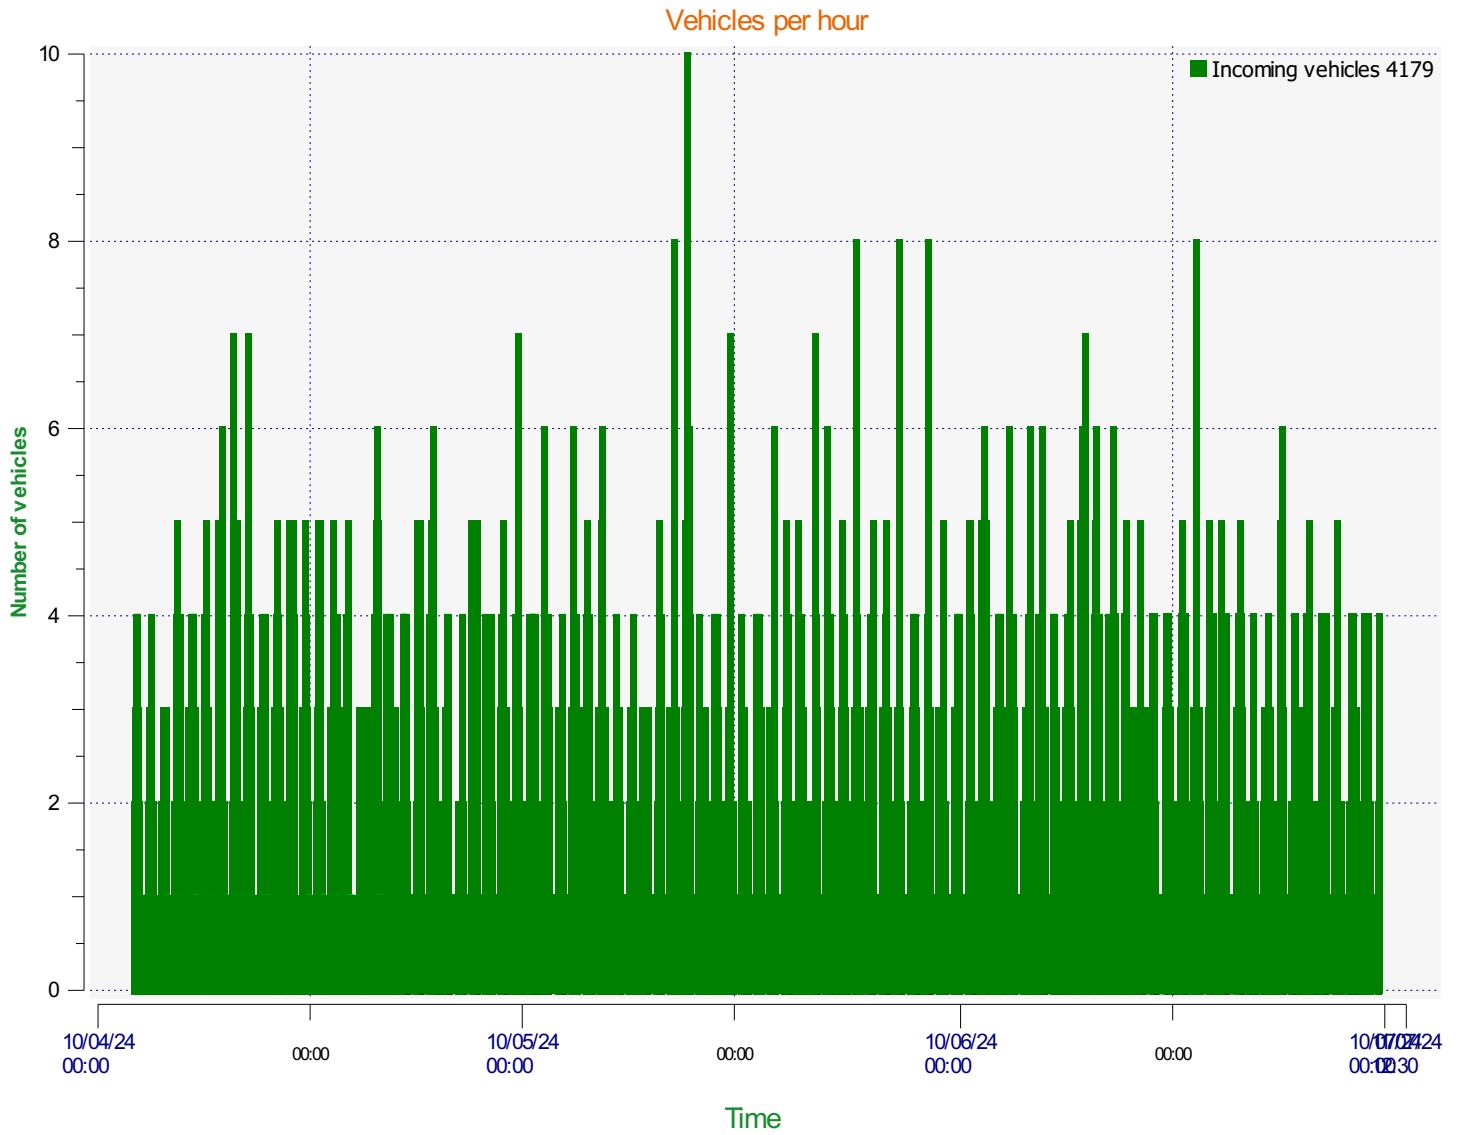

Location:

Comments:

Start date: Friday, April 12, 2024 12:30 PM
End date: Tuesday, July 9, 2024 12:30 PM

Location:

Comments:

Start date: Friday, April 12, 2024 12:30 PM
End date: Tuesday, July 9, 2024 12:30 PM

Location:

Comments:

Speed percentiles (incoming)

V30: 16.00Mph **V50:** 17.00Mph **V85:** 20.00Mph

Start date: Friday, April 12, 2024 12:30 PM
End date: Tuesday, July 9, 2024 12:30 PM

Location:

Comments:

Speed percentile(outgoing)

V30: 0.00Mph **V50:** 0.00Mph **V85:** 0.00Mph

Start date: Friday, April 12, 2024 12:30 PM
End date: Tuesday, July 9, 2024 12:30 PM

Location:

Comments: