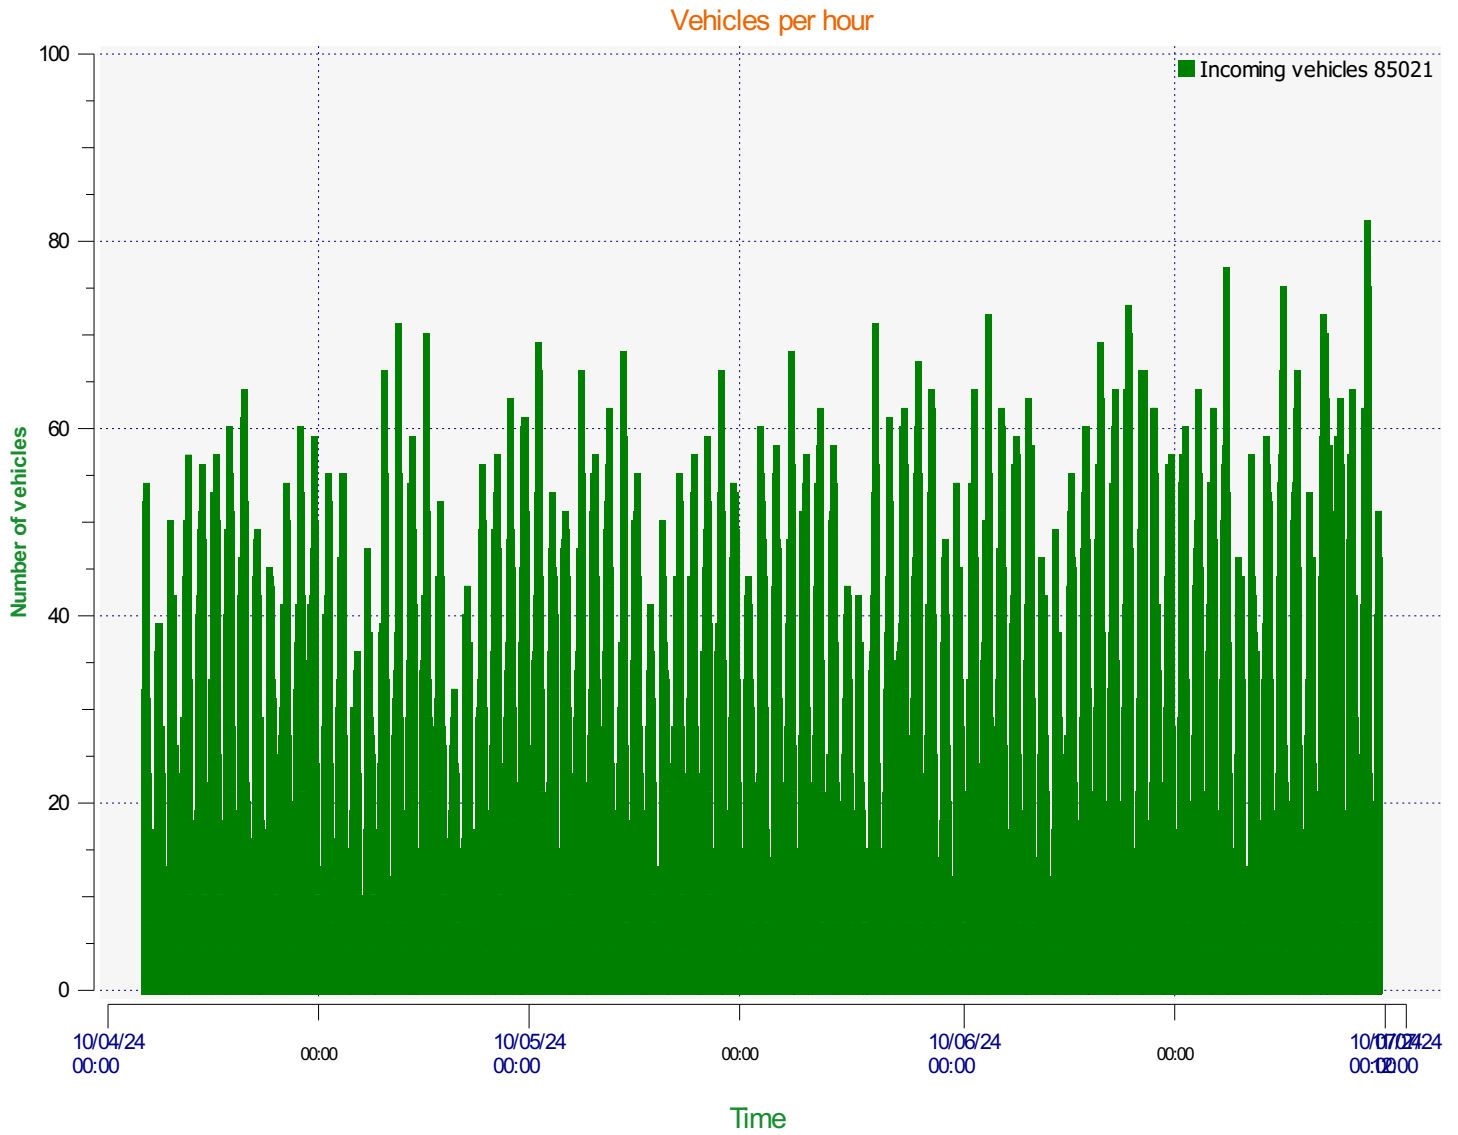

Location:

Comments:

Start date: Friday, April 12, 2024 1:00 PM
End date: Tuesday, July 9, 2024 12:00 PM

Location:

Comments:

Start date: Friday, April 12, 2024 1:00 PM
End date: Tuesday, July 9, 2024 12:00 PM

Location:

Comments:

Speed percentiles (incoming)

V30: 20.00Mph **V50:** 21.00Mph **V85:** 24.00Mph

Start date: Friday, April 12, 2024 1:00 PM
End date: Tuesday, July 9, 2024 12:00 PM

Location:

Comments:

Speed percentile(outgoing)

V30: 0.00Mph **V50:** 0.00Mph **V85:** 0.00Mph

Start date: Friday, April 12, 2024 1:00 PM
End date: Tuesday, July 9, 2024 12:00 PM

Location:

Comments: