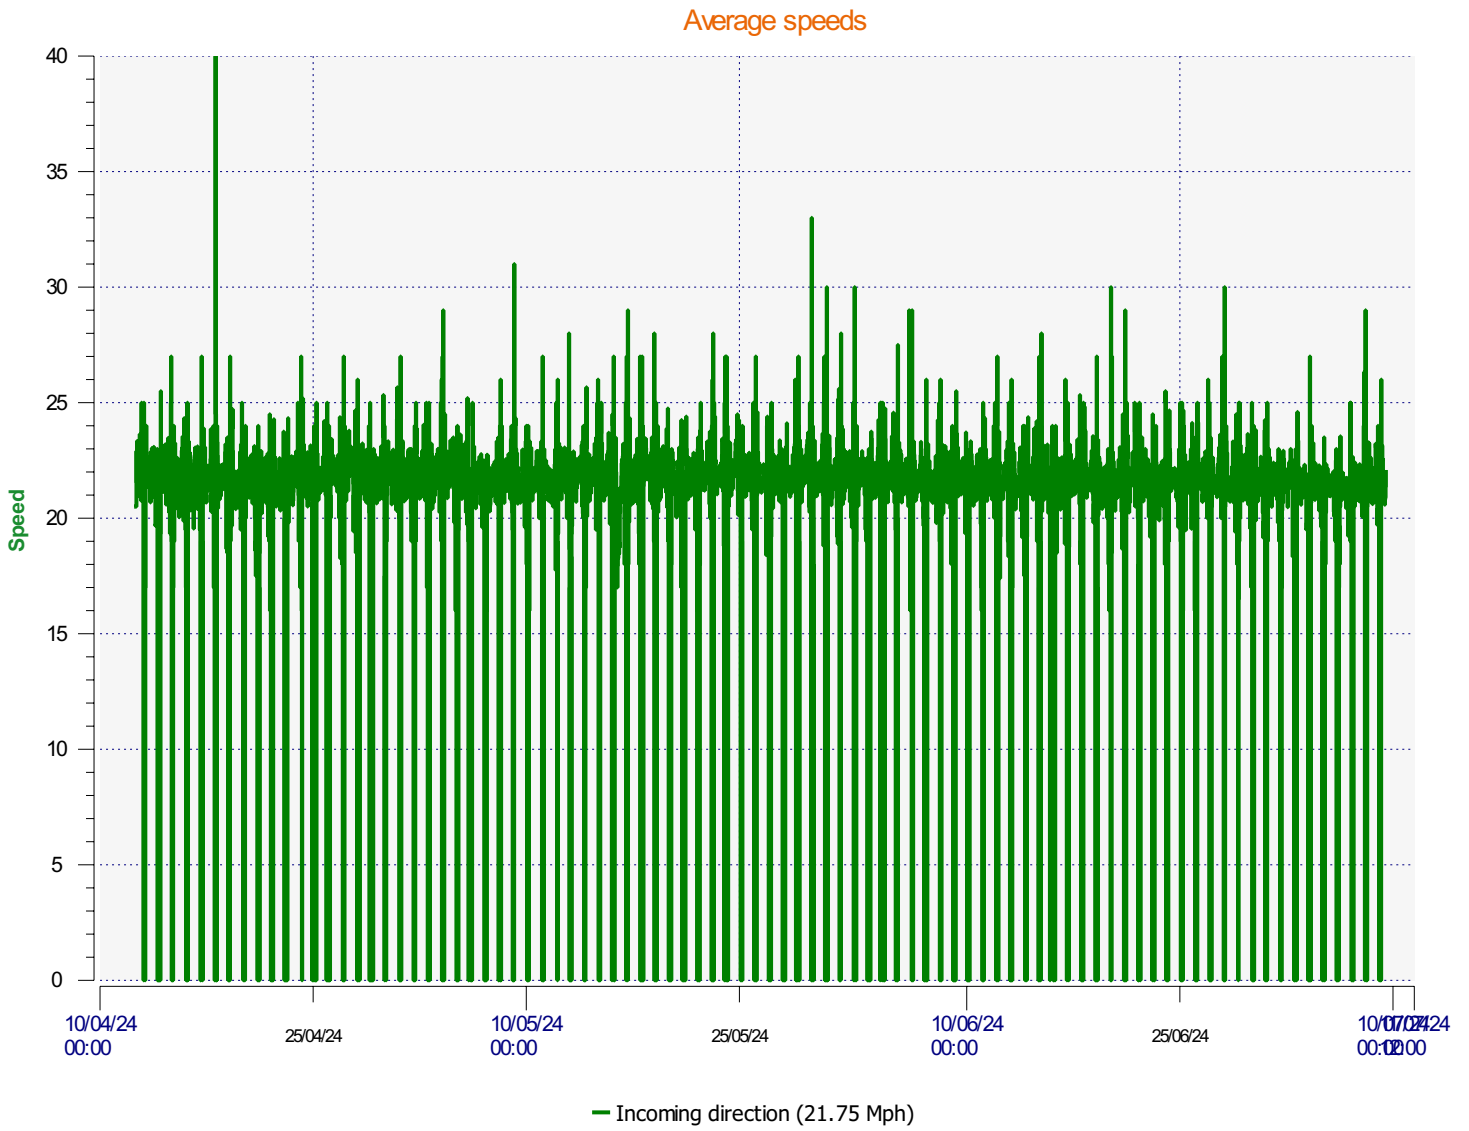

Start date: Friday, April 12, 2024 1:00 PM
End date: Tuesday, July 9, 2024 12:00 PM

Location:

Comments: