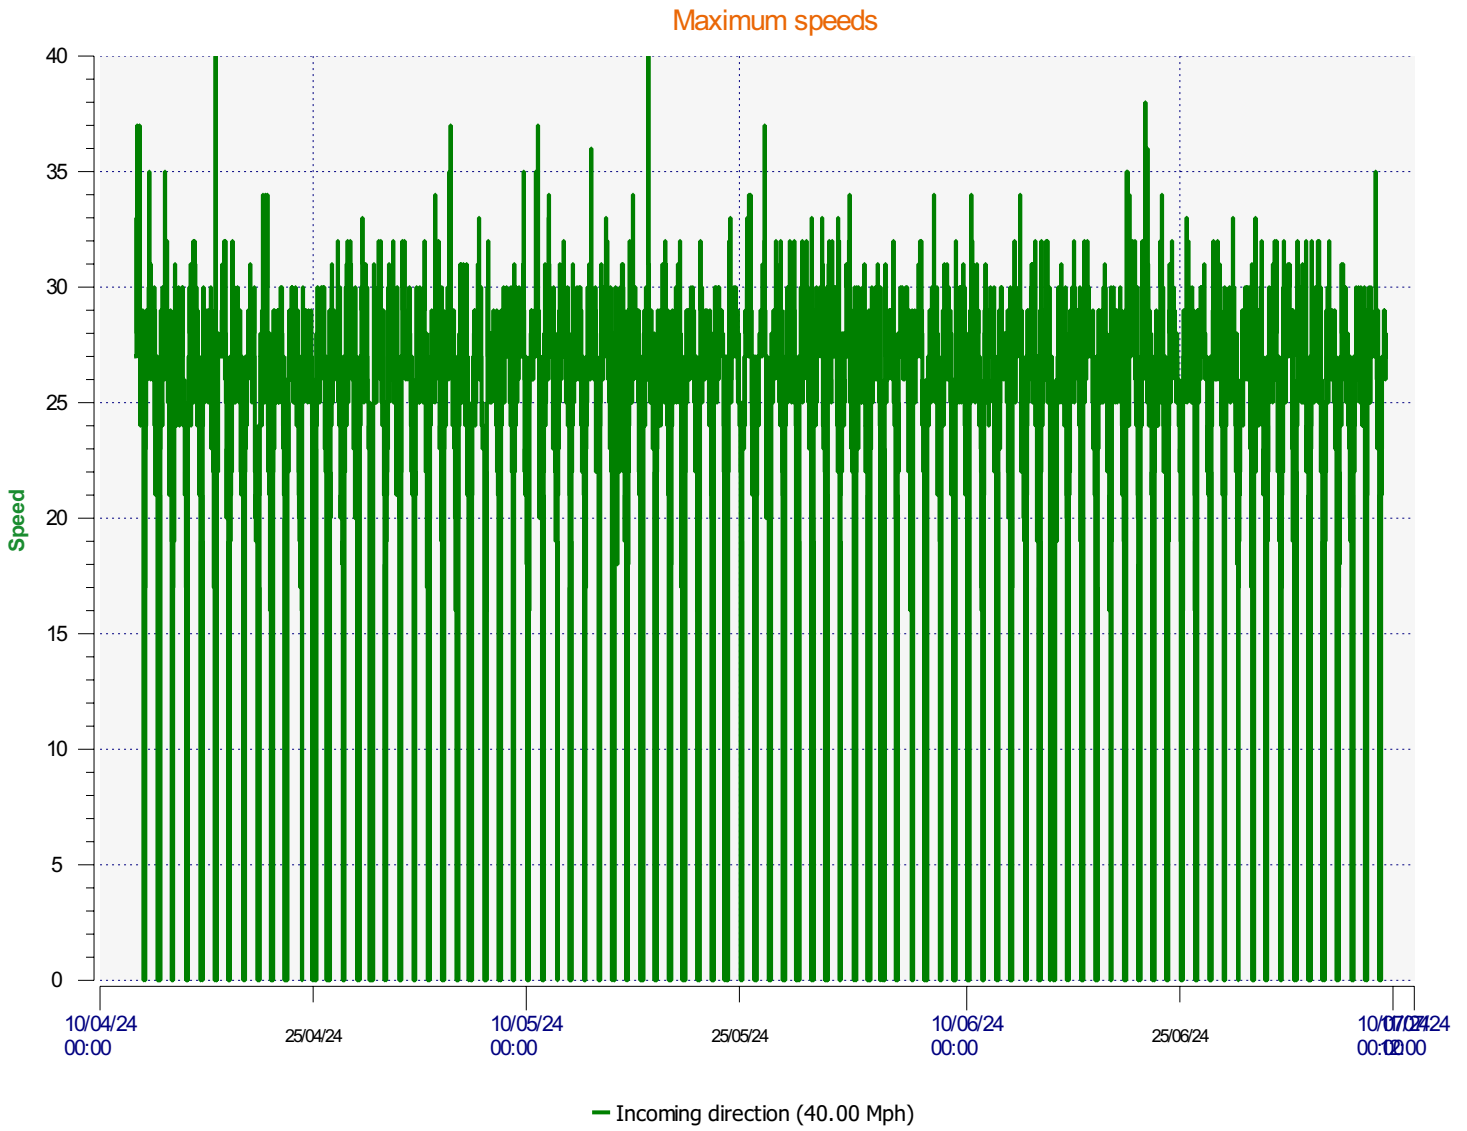

Location:

Comments:

Start date: Friday, April 12, 2024 1:00 PM
End date: Tuesday, July 9, 2024 12:00 PM

Location:

Comments:

Start date: Friday, April 12, 2024 1:00 PM
End date: Tuesday, July 9, 2024 12:00 PM

Location:

Comments:

Speed percentiles (incoming)

V30: 20.00Mph **V50:** 21.00Mph **V85:** 24.00Mph

Start date: Friday, April 12, 2024 1:00 PM
End date: Tuesday, July 9, 2024 12:00 PM

Location:

Comments:

Speed percentile(outgoing)

V30: 0.00Mph **V50:** 0.00Mph **V85:** 0.00Mph

Start date: Friday, April 12, 2024 1:00 PM
End date: Tuesday, July 9, 2024 12:00 PM

Location:

Comments: