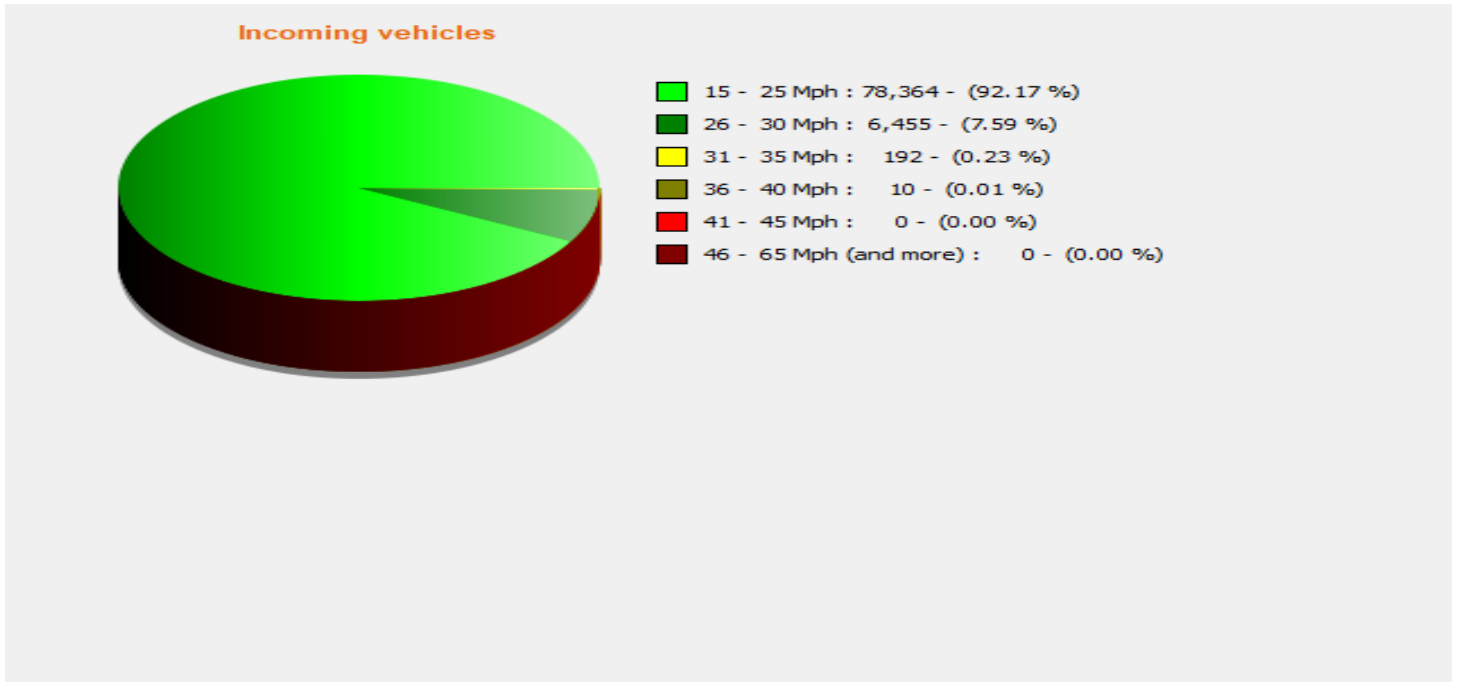

Start date: Friday, April 12, 2024 1:00 PM
End date: Tuesday, July 9, 2024 12:00 PM

Location:

Comments: