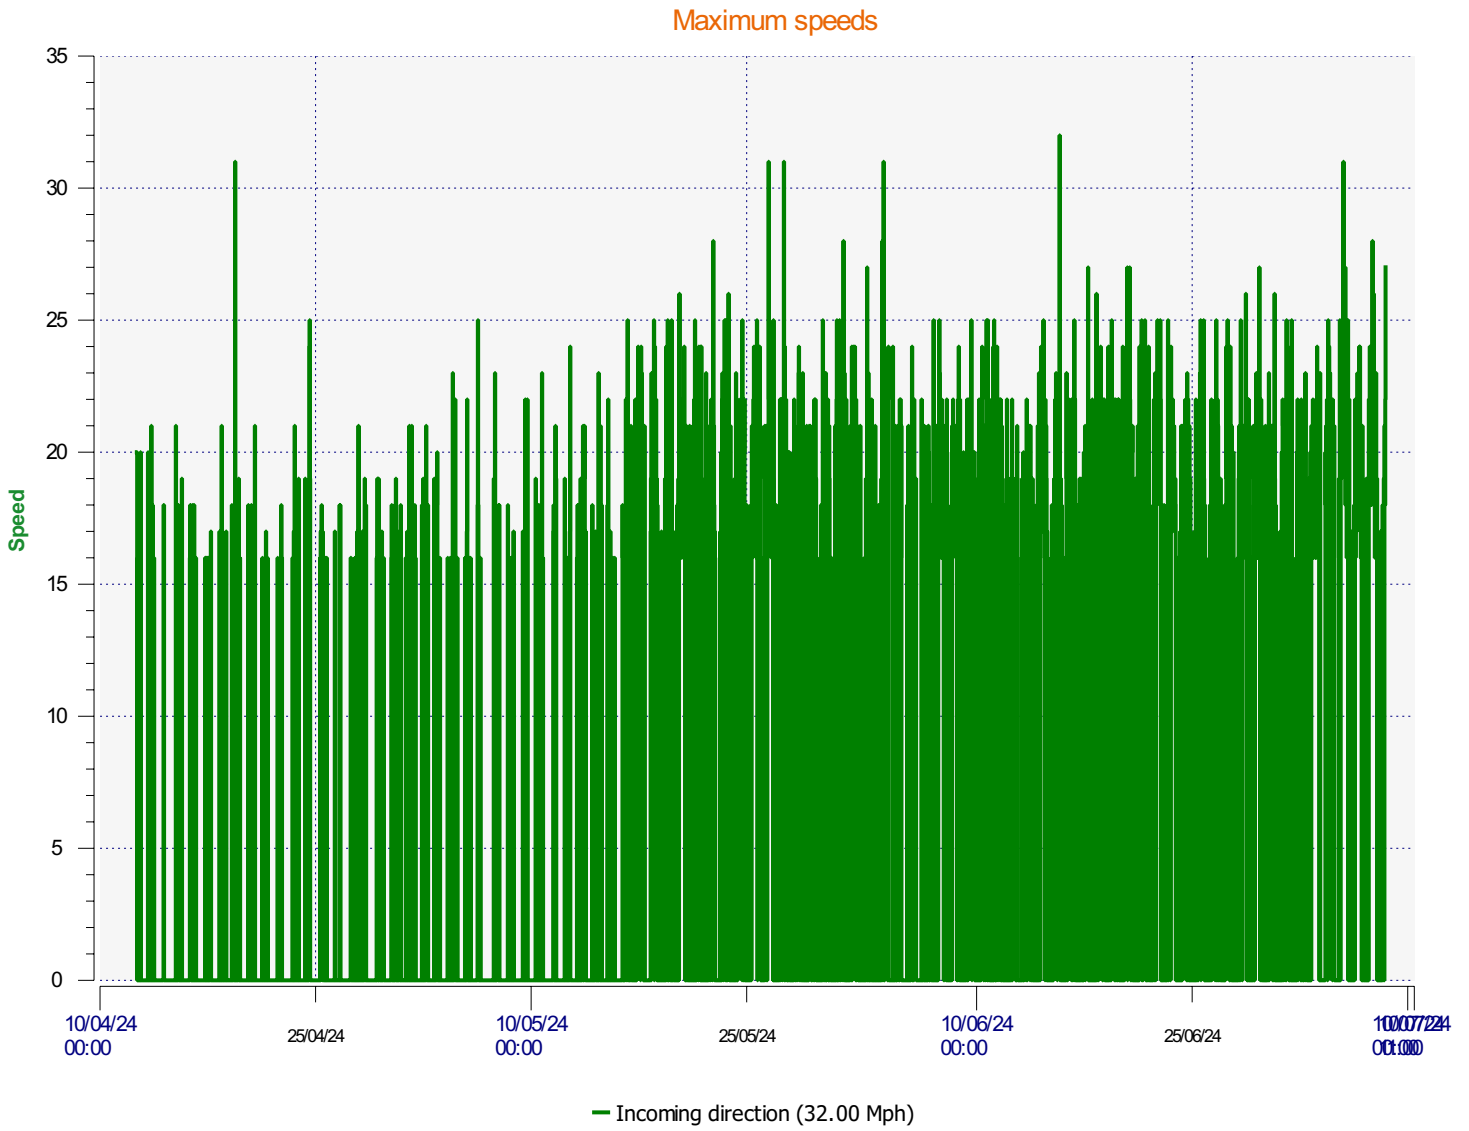

Location:

Comments:

Start date: Friday, April 12, 2024 1:30 PM
End date: Monday, July 8, 2024 11:00 AM

Location:

Comments:

Start date: Friday, April 12, 2024 1:30 PM
End date: Monday, July 8, 2024 11:00 AM

Location:

Comments:

Speed percentiles (incoming)

V30: 16.00Mph **V50:** 17.00Mph **V85:** 20.00Mph

Start date: Friday, April 12, 2024 1:30 PM
End date: Monday, July 8, 2024 11:00 AM

Location:

Comments:

Speed percentile(outgoing)

V30: 0.00Mph **V50:** 0.00Mph **V85:** 0.00Mph

Start date: Friday, April 12, 2024 1:30 PM
End date: Monday, July 8, 2024 11:00 AM

Location:

Comments: