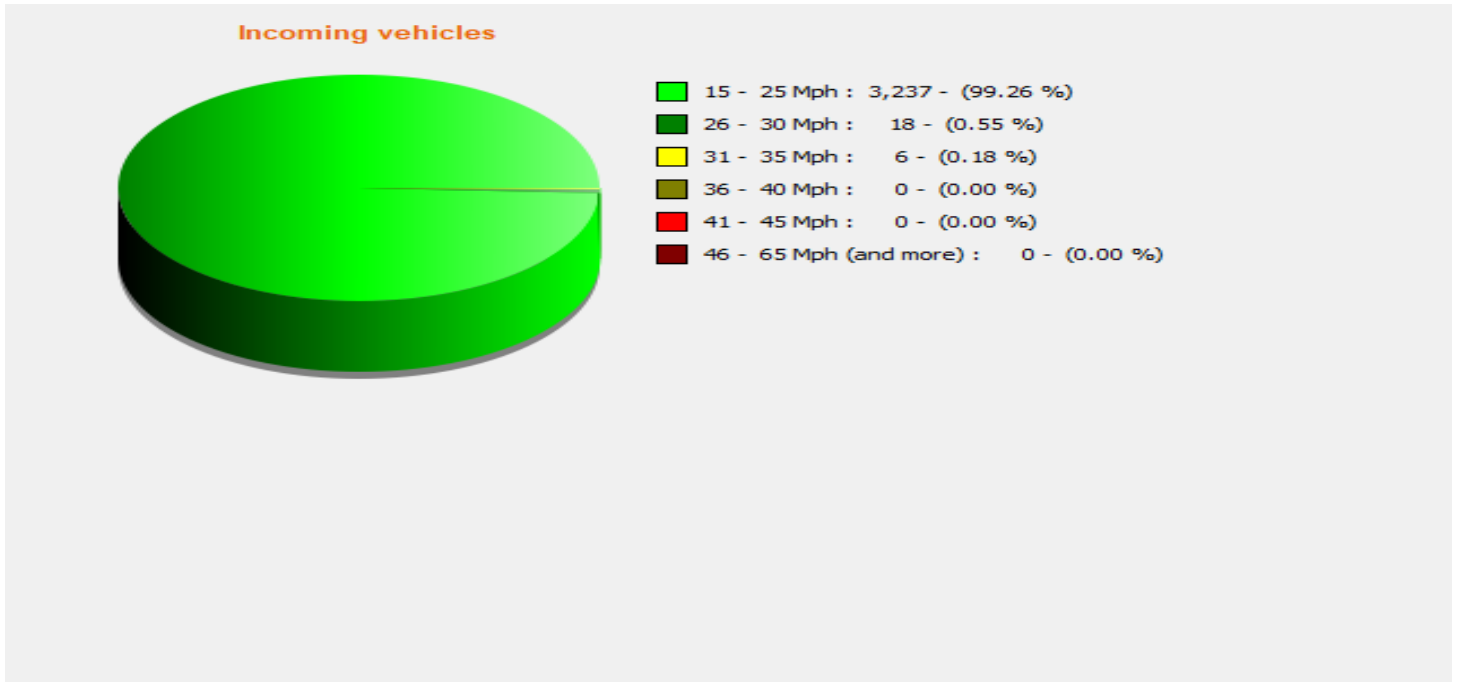

Start date: Friday, April 12, 2024 1:30 PM
End date: Monday, July 8, 2024 11:00 AM

Location:

Comments: