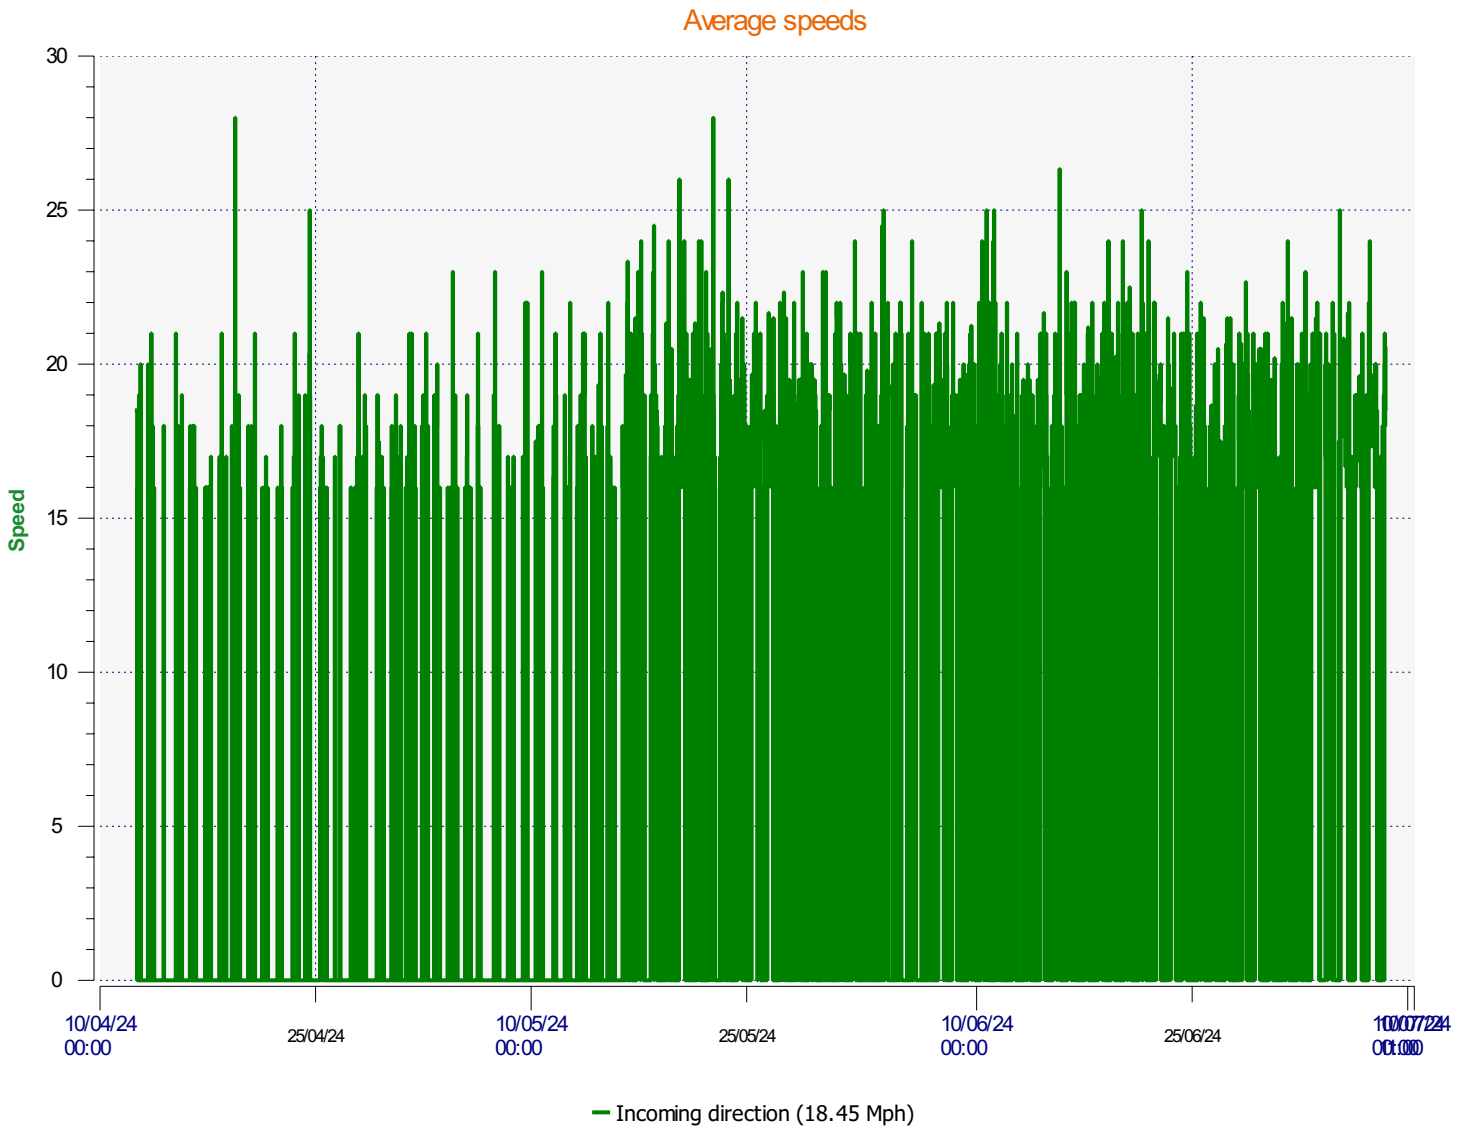

Start date: Friday, April 12, 2024 1:30 PM
End date: Monday, July 8, 2024 11:00 AM

Location:

Comments: