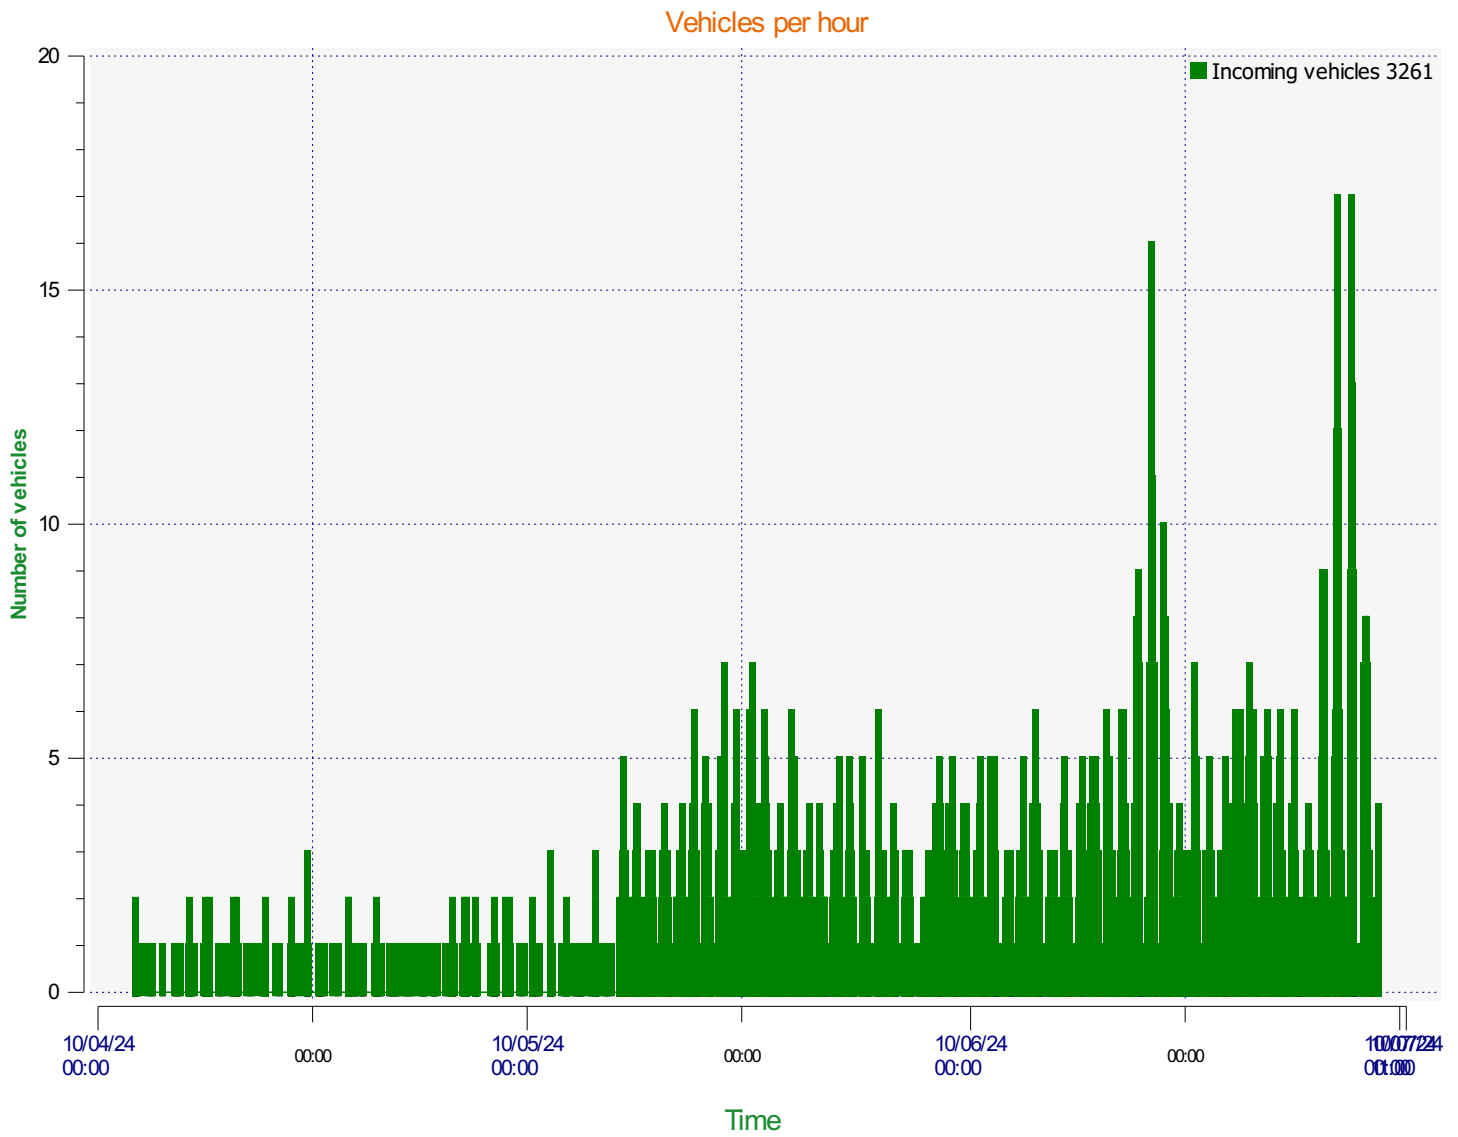

Location:

Comments:

Start date: Friday, April 12, 2024 1:30 PM
End date: Monday, July 8, 2024 11:00 AM

Location:

Comments:

Start date: Friday, April 12, 2024 1:30 PM
End date: Monday, July 8, 2024 11:00 AM

Location:

Comments:

Speed percentiles (incoming)

V30: 16.00Mph **V50:** 17.00Mph **V85:** 20.00Mph

Start date: Friday, April 12, 2024 1:30 PM
End date: Monday, July 8, 2024 11:00 AM

Location:

Comments:

Speed percentile(outgoing)

V30: 0.00Mph **V50:** 0.00Mph **V85:** 0.00Mph

Start date: Friday, April 12, 2024 1:30 PM
End date: Monday, July 8, 2024 11:00 AM

Location:

Comments: