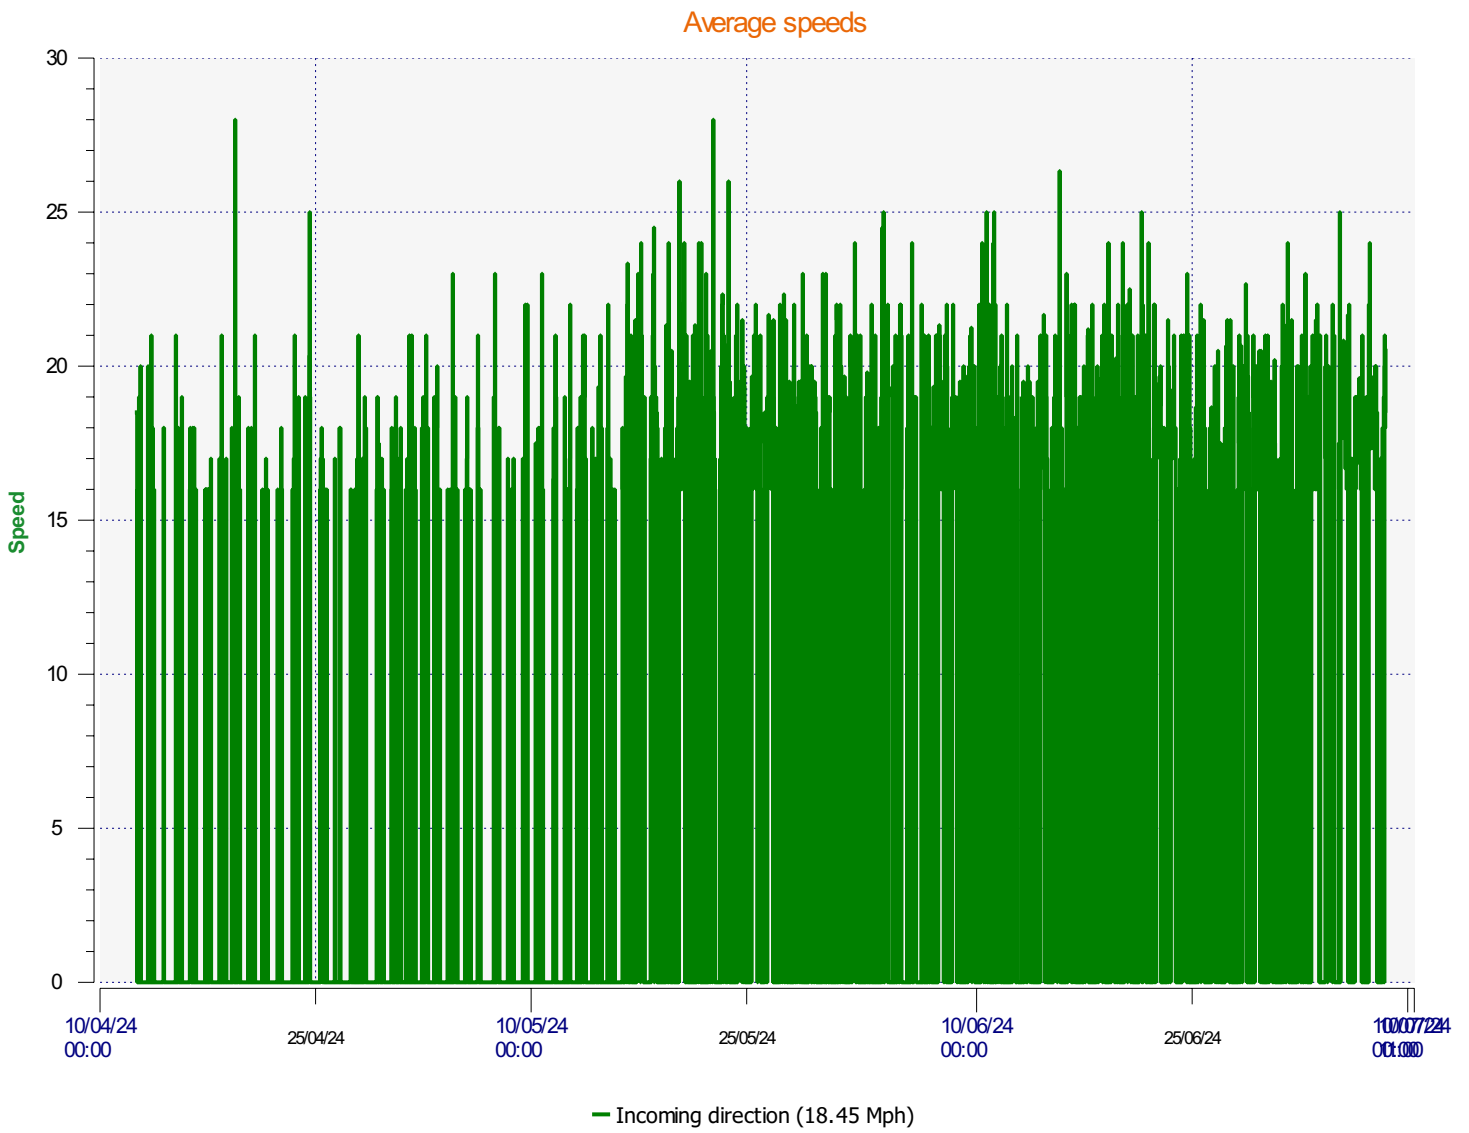

Start date: Friday, April 12, 2024 1:30 PM
End date: Monday, July 8, 2024 11:00 AM

Location:

Comments: