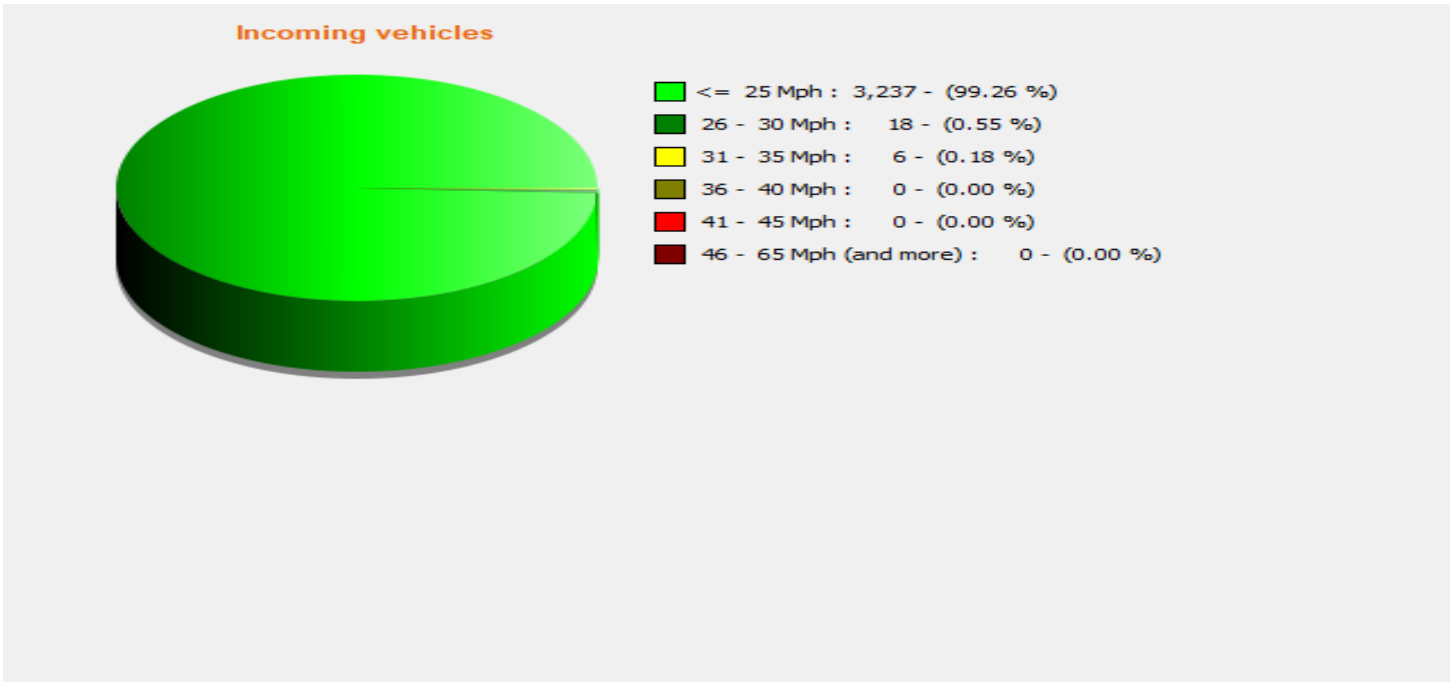

Start date: Friday, April 12, 2024 1:30 PM
End date: Monday, July 8, 2024 11:00 AM

Location:

Comments: