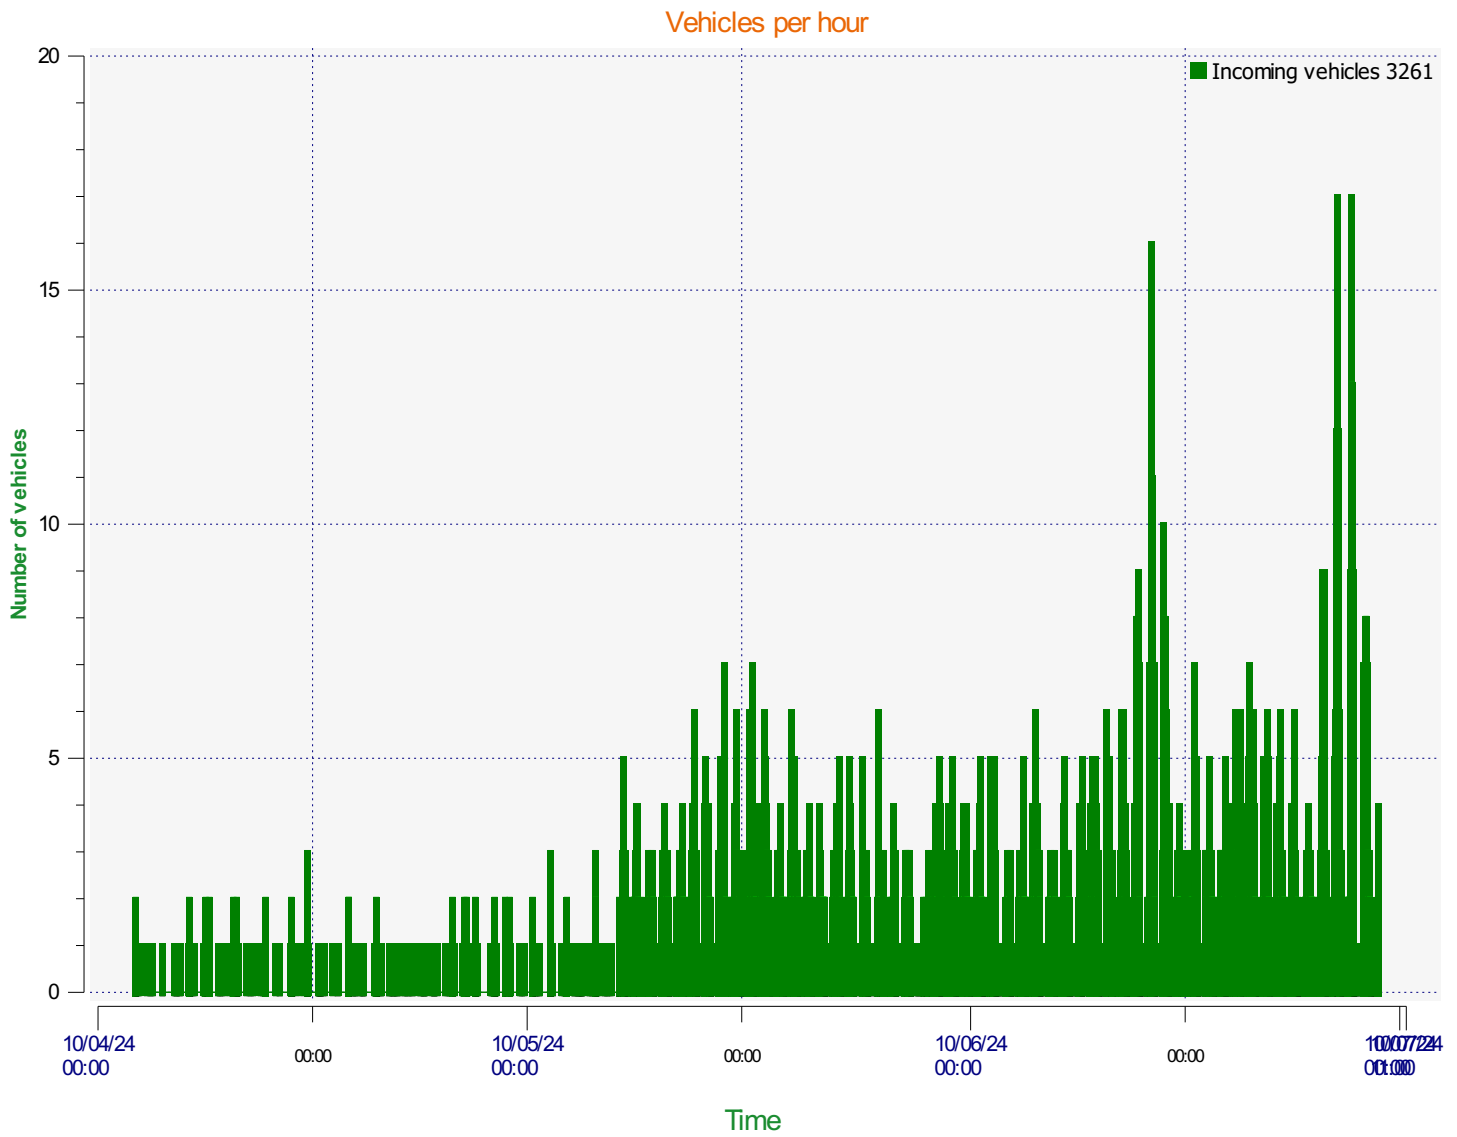

Location:

Comments:

Start date: Friday, April 12, 2024 1:30 PM
End date: Monday, July 8, 2024 11:00 AM

Location:

Comments:

Start date: Friday, April 12, 2024 1:30 PM
End date: Monday, July 8, 2024 11:00 AM

Location:

Comments:

Speed percentiles (incoming)

V30: 16.00Mph **V50:** 17.00Mph **V85:** 20.00Mph

Start date: Friday, April 12, 2024 1:30 PM
End date: Monday, July 8, 2024 11:00 AM

Location:

Comments:

Speed percentile(outgoing)

V30: 0.00Mph **V50:** 0.00Mph **V85:** 0.00Mph

Start date: Friday, April 12, 2024 1:30 PM
End date: Monday, July 8, 2024 11:00 AM

Location:

Comments: