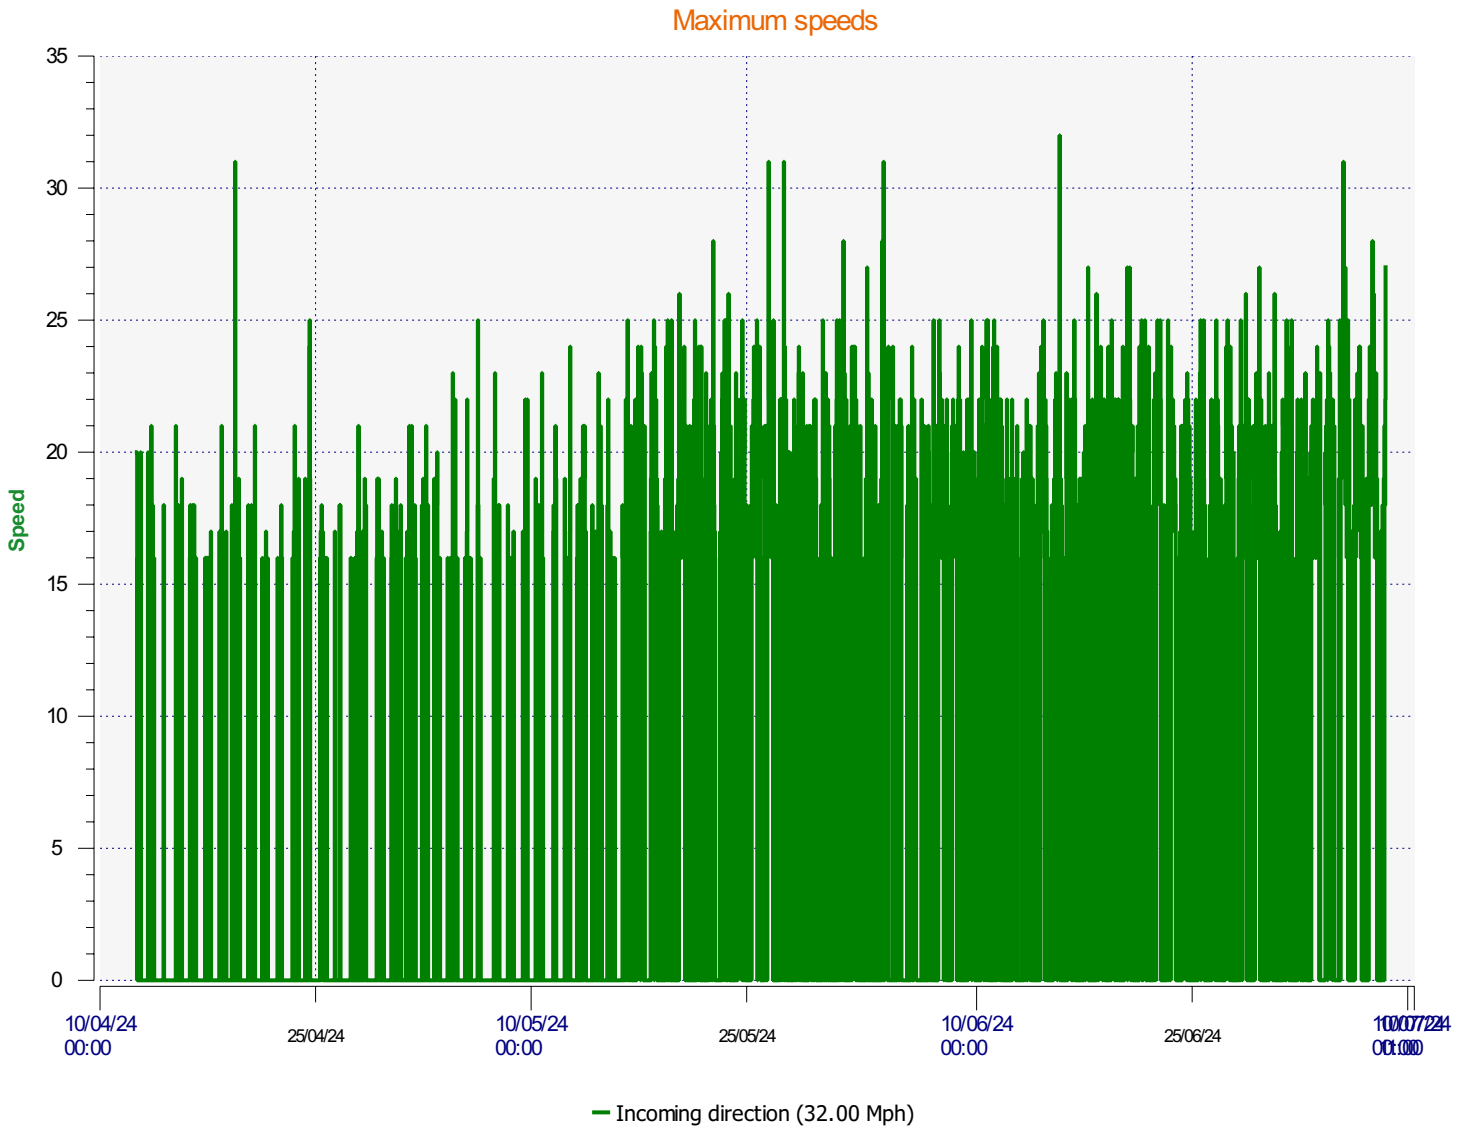

Location:

Comments:

Start date: Friday, April 12, 2024 1:30 PM
End date: Monday, July 8, 2024 11:00 AM

Location:

Comments:

Start date: Friday, April 12, 2024 1:30 PM
End date: Monday, July 8, 2024 11:00 AM

Location:

Comments:

Speed percentiles (incoming)

V30: 16.00Mph **V50:** 17.00Mph **V85:** 20.00Mph

Start date: Friday, April 12, 2024 1:30 PM
End date: Monday, July 8, 2024 11:00 AM

Location:

Comments:

Speed percentile(outgoing)

V30: 0.00Mph **V50:** 0.00Mph **V85:** 0.00Mph

Start date: Friday, April 12, 2024 1:30 PM
End date: Monday, July 8, 2024 11:00 AM

Location:

Comments: