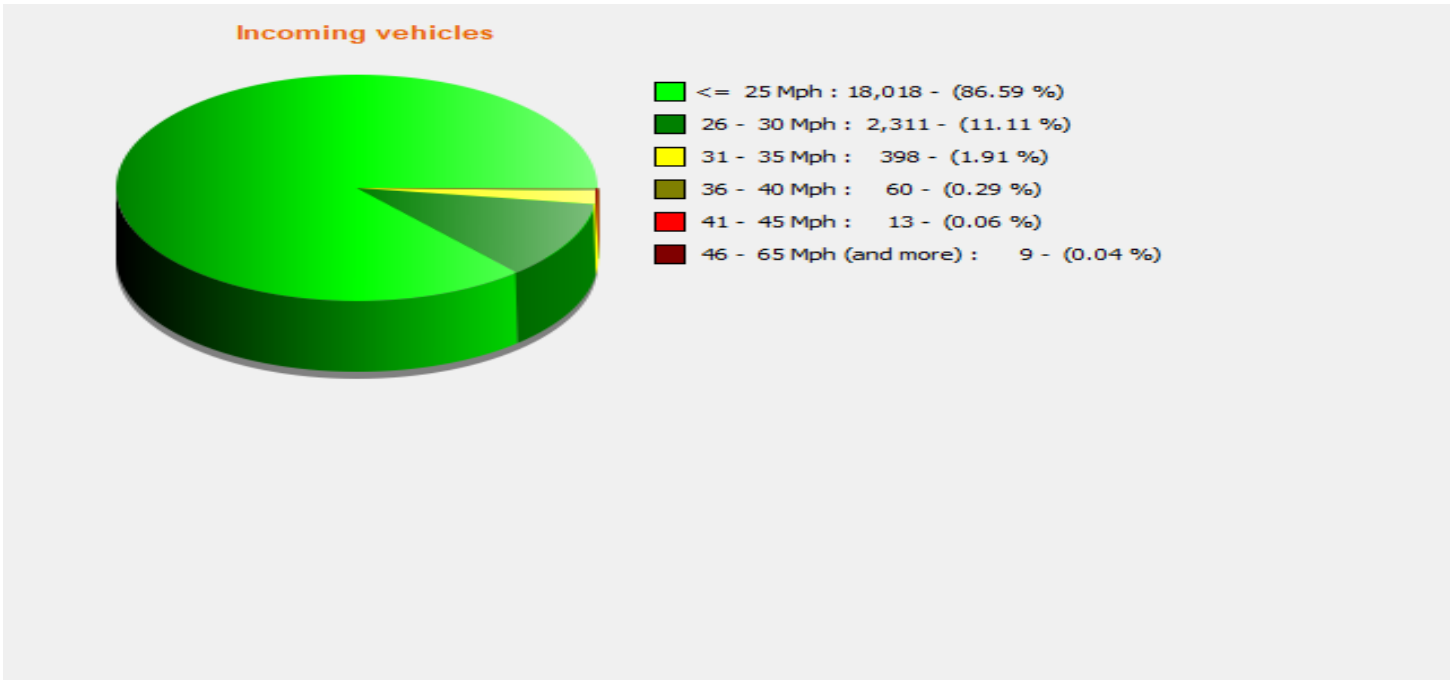

Start date: Friday, April 12, 2024 1:30 PM
End date: Tuesday, July 9, 2024 11:30 AM

Location:

Comments: