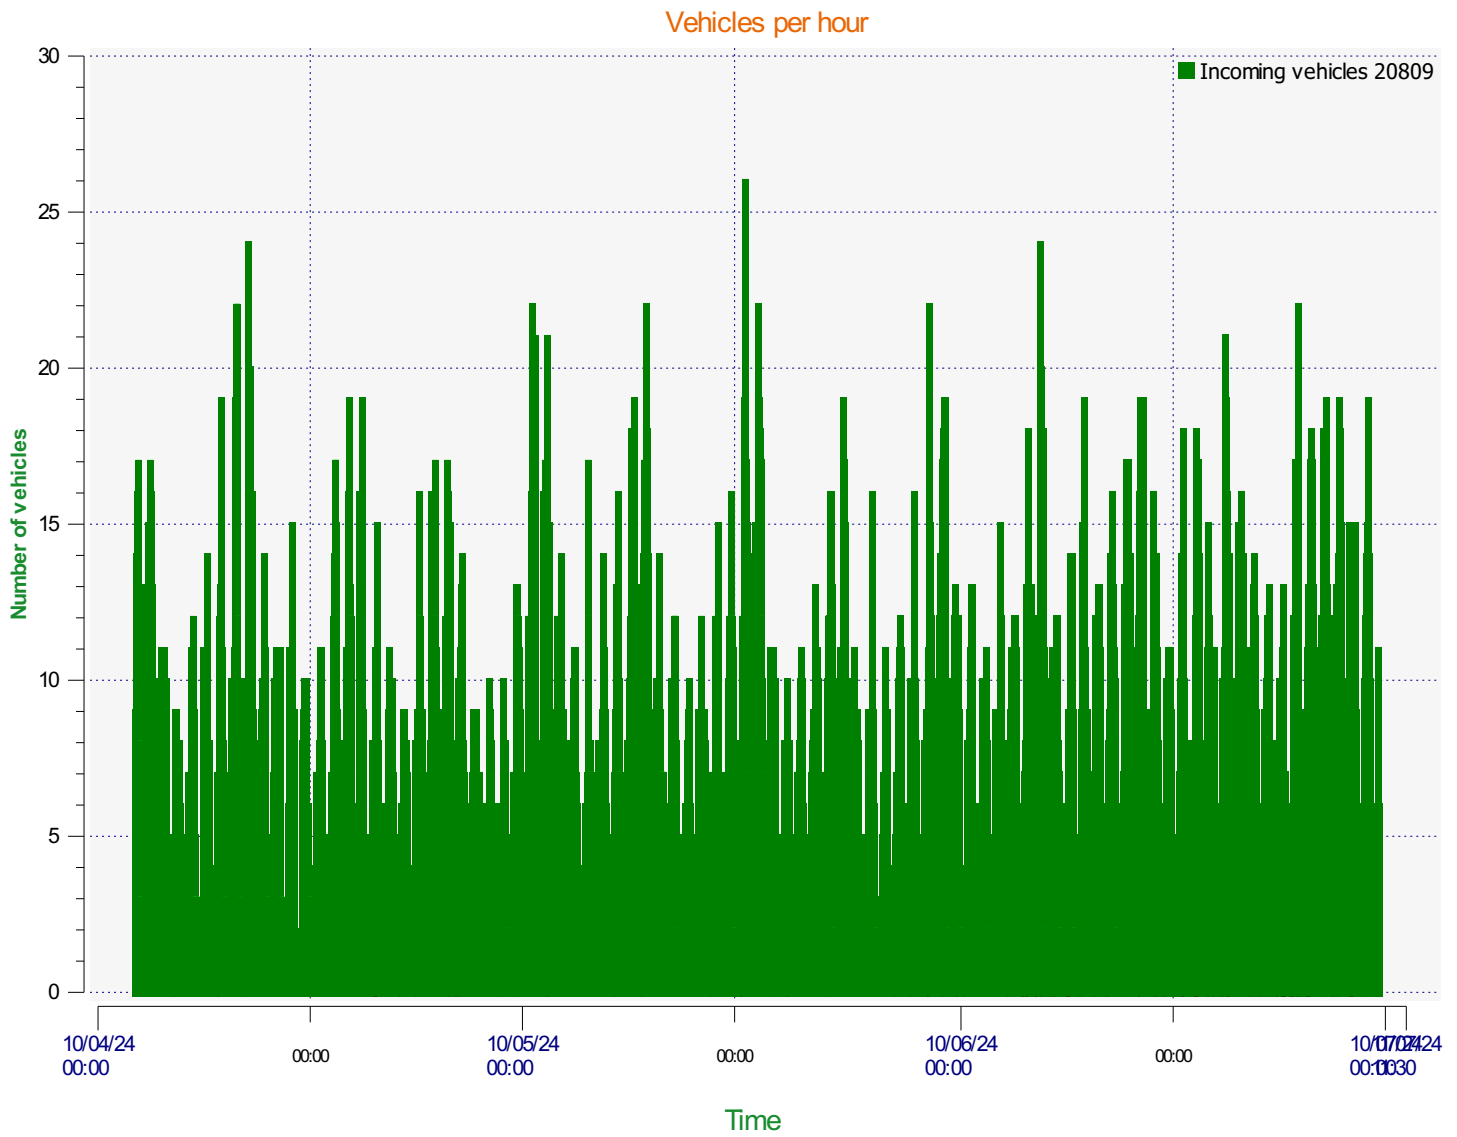

Location:

Comments:

Start date: Friday, April 12, 2024 1:30 PM
End date: Tuesday, July 9, 2024 11:30 AM

Location:

Comments:

Start date: Friday, April 12, 2024 1:30 PM
End date: Tuesday, July 9, 2024 11:30 AM

Location:

Comments:

Speed percentiles (incoming)

V30: 18.00Mph **V50:** 20.00Mph **V85:** 24.00Mph

Start date: Friday, April 12, 2024 1:30 PM
End date: Tuesday, July 9, 2024 11:30 AM

Location:

Comments:

Speed percentile(outgoing)

V30: 0.00Mph **V50:** 0.00Mph **V85:** 0.00Mph

Start date: Friday, April 12, 2024 1:30 PM
End date: Tuesday, July 9, 2024 11:30 AM

Location:

Comments: