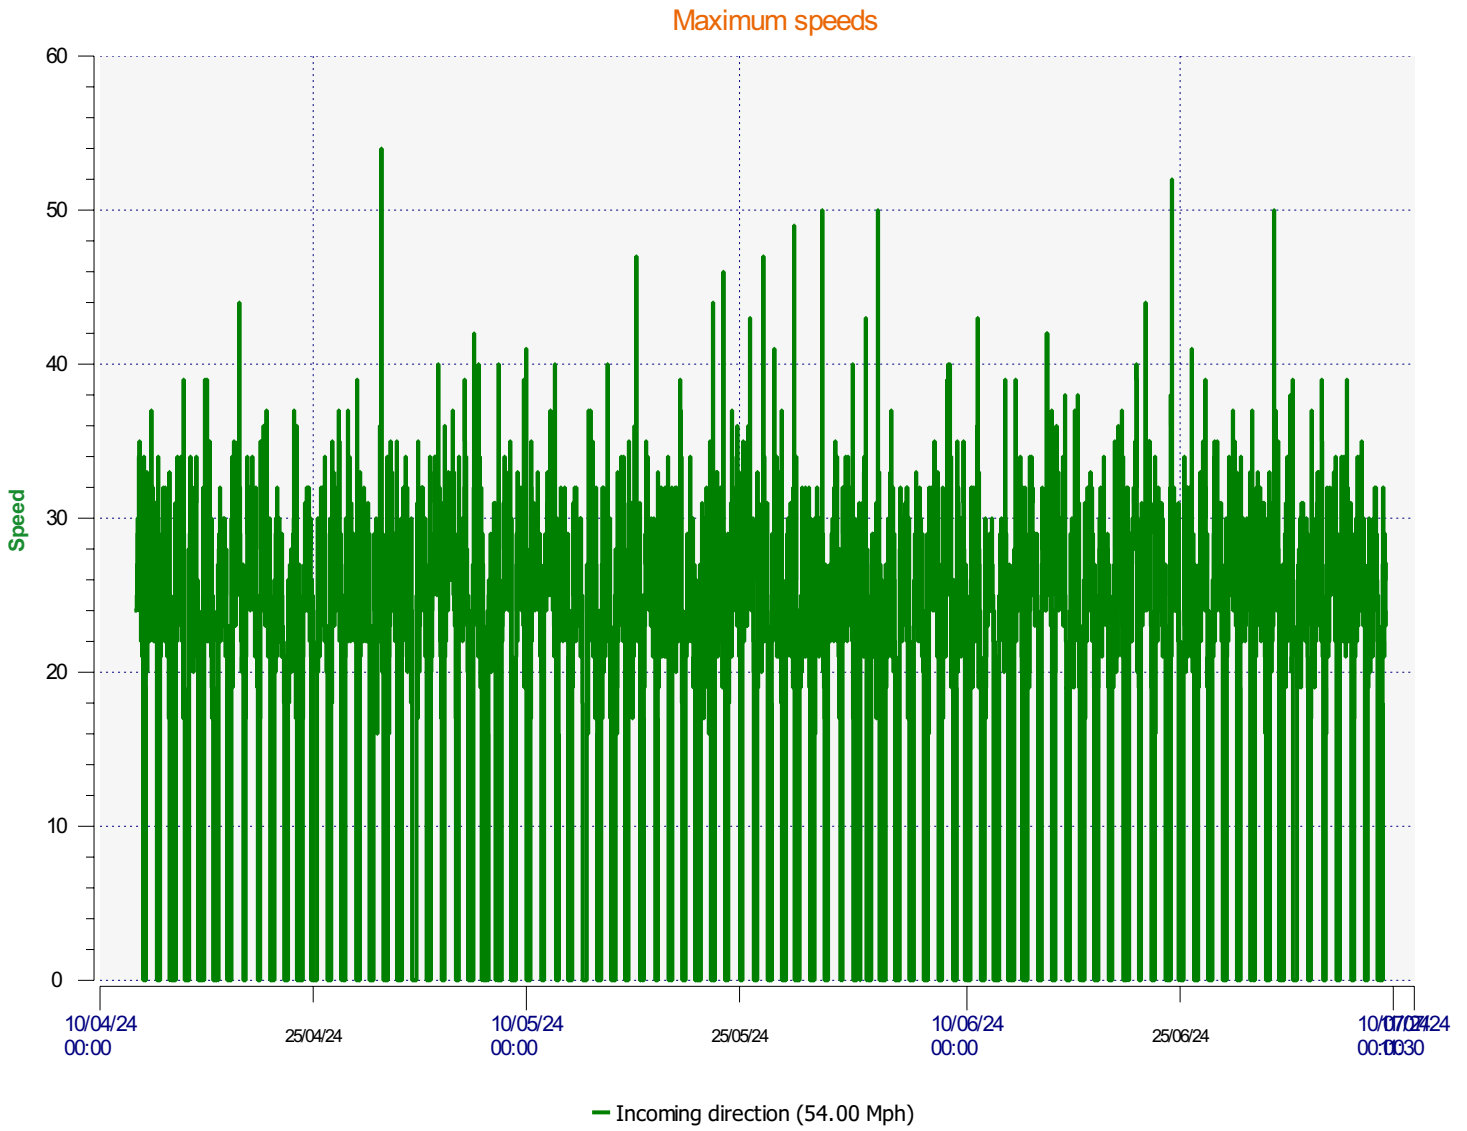

Location:

Comments:

Start date: Friday, April 12, 2024 1:30 PM
End date: Tuesday, July 9, 2024 11:30 AM

Location:

Comments:

Start date: Friday, April 12, 2024 1:30 PM
End date: Tuesday, July 9, 2024 11:30 AM

Location:

Comments:

Speed percentiles (incoming)

V30: 18.00Mph **V50:** 20.00Mph **V85:** 24.00Mph

Start date: Friday, April 12, 2024 1:30 PM
End date: Tuesday, July 9, 2024 11:30 AM

Location:

Comments:

Speed percentile(outgoing)

V30: 0.00Mph **V50:** 0.00Mph **V85:** 0.00Mph

Start date: Friday, April 12, 2024 1:30 PM
End date: Tuesday, July 9, 2024 11:30 AM

Location:

Comments: