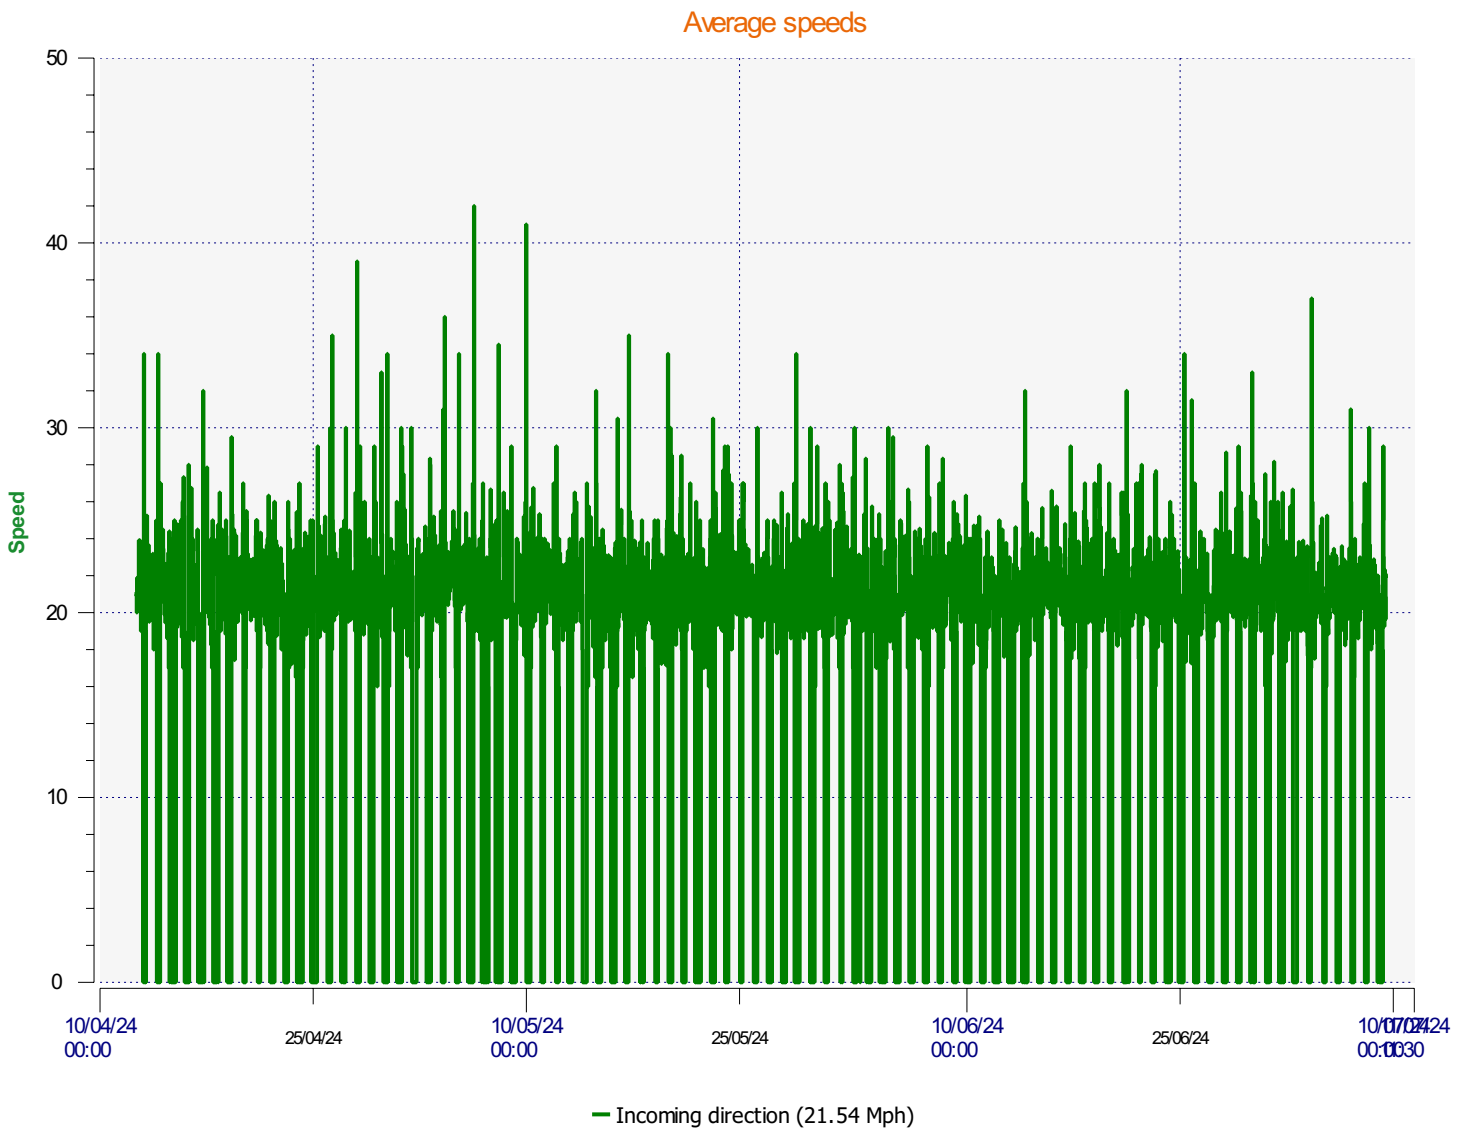

Élan Cité

DÉTECTER • INFORMER • SÉCURISER

Start date: Friday, April 12, 2024 1:30 PM
End date: Tuesday, July 9, 2024 11:30 AM

Location:

Comments:

Start date: Friday, April 12, 2024 1:30 PM
End date: Tuesday, July 9, 2024 11:30 AM

Location:

Comments:

Start date: Friday, April 12, 2024 1:30 PM
End date: Tuesday, July 9, 2024 11:30 AM

Location:

Comments:

Start date: Friday, April 12, 2024 1:30 PM
End date: Tuesday, July 9, 2024 11:30 AM

Location:

Comments:

Speed percentiles (incoming)

V30: 18.00Mph **V50:** 20.00Mph **V85:** 24.00Mph

Start date: Friday, April 12, 2024 1:30 PM
End date: Tuesday, July 9, 2024 11:30 AM

Location:

Comments:

Speed percentile(outgoing)