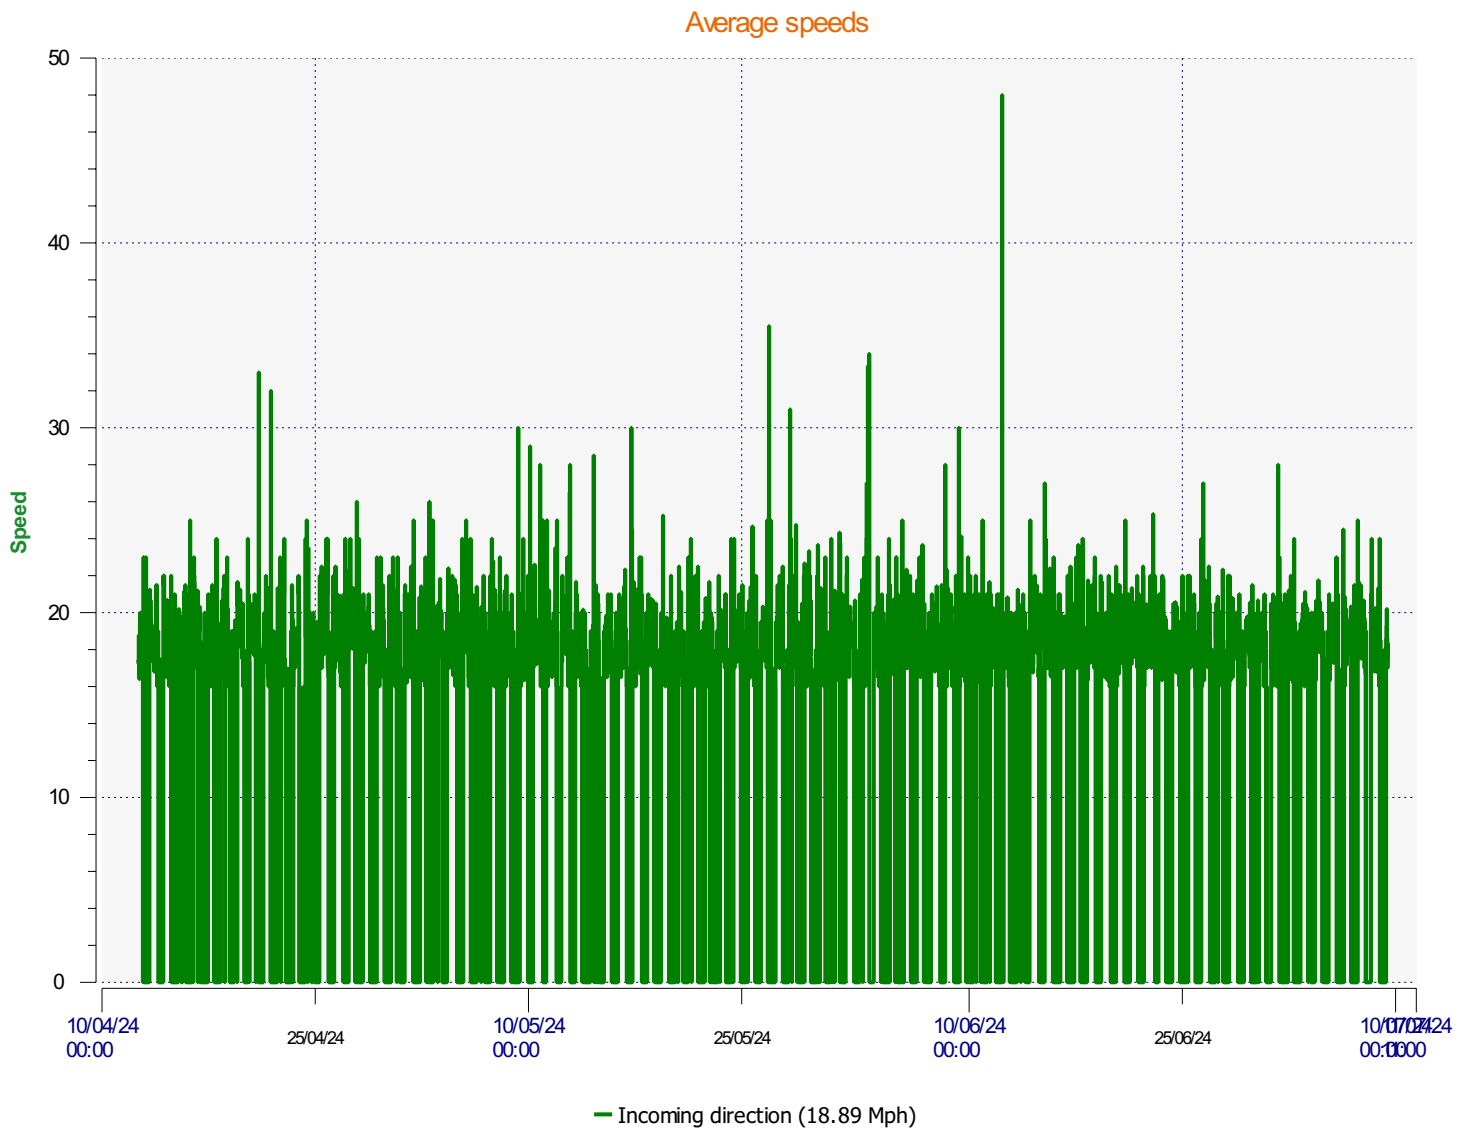

Start date: Friday, April 12, 2024 1:30 PM
End date: Tuesday, July 9, 2024 11:00 AM

Location:

Comments: