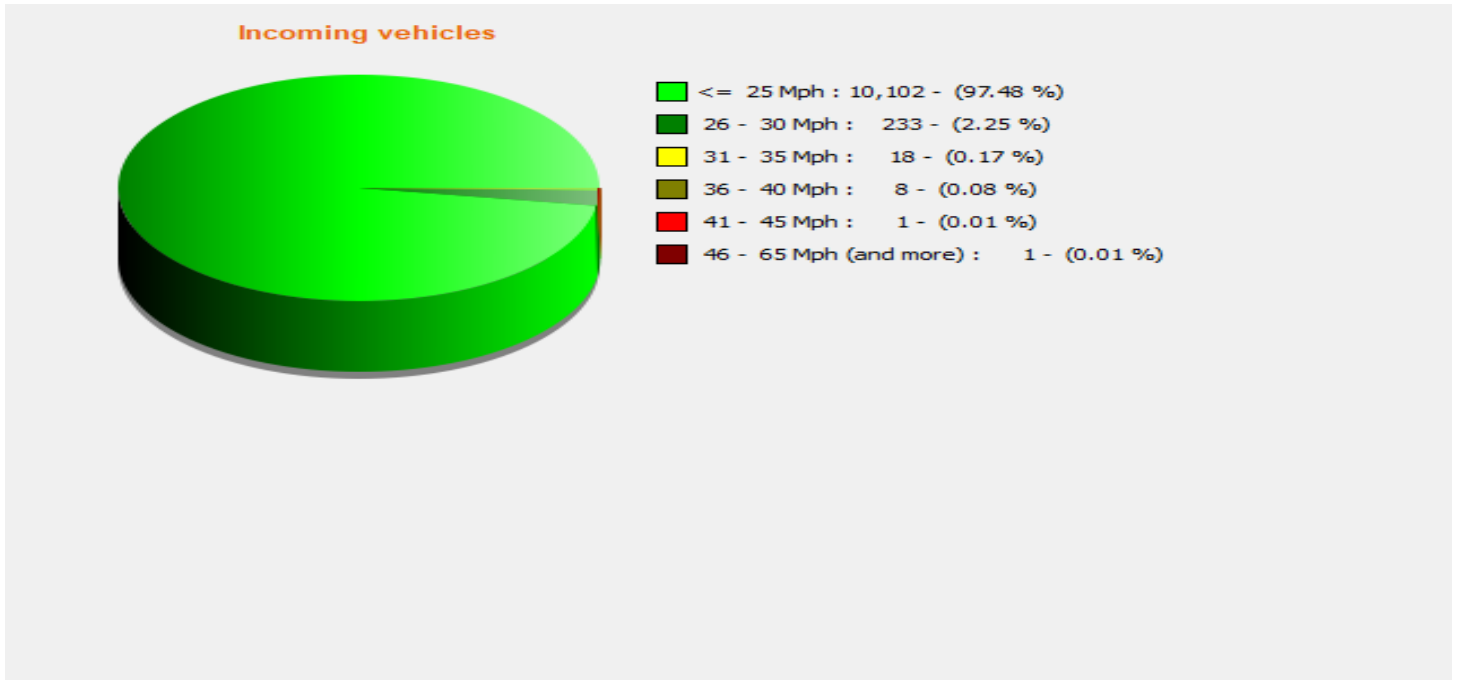

Start date: Friday, April 12, 2024 1:30 PM
End date: Tuesday, July 9, 2024 11:00 AM

Location:

Comments: