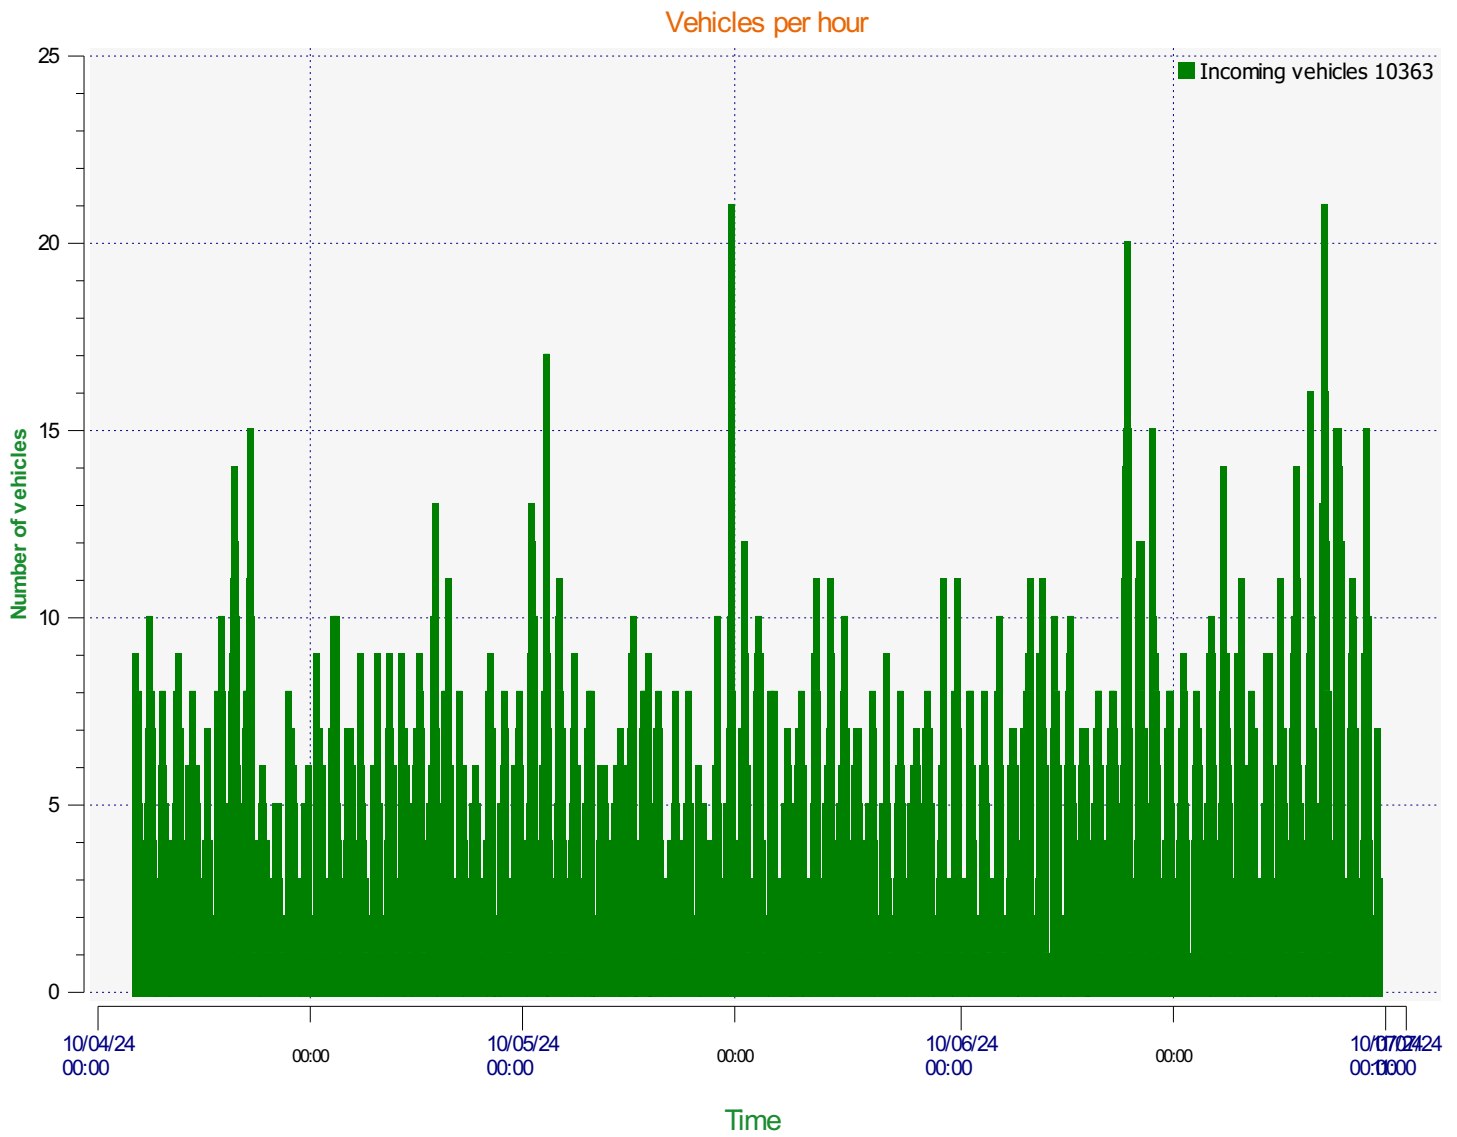

Location:

Comments:

Start date: Friday, April 12, 2024 1:30 PM
End date: Tuesday, July 9, 2024 11:00 AM

Location:

Comments:

Start date: Friday, April 12, 2024 1:30 PM
End date: Tuesday, July 9, 2024 11:00 AM

Location:

Comments:

Speed percentiles (incoming)

V30: 16.00Mph **V50:** 17.00Mph **V85:** 21.00Mph

Start date: Friday, April 12, 2024 1:30 PM
End date: Tuesday, July 9, 2024 11:00 AM

Location:

Comments:

Speed percentile(outgoing)

V30: 0.00Mph **V50:** 0.00Mph **V85:** 0.00Mph

Start date: Friday, April 12, 2024 1:30 PM
End date: Tuesday, July 9, 2024 11:00 AM

Location:

Comments: