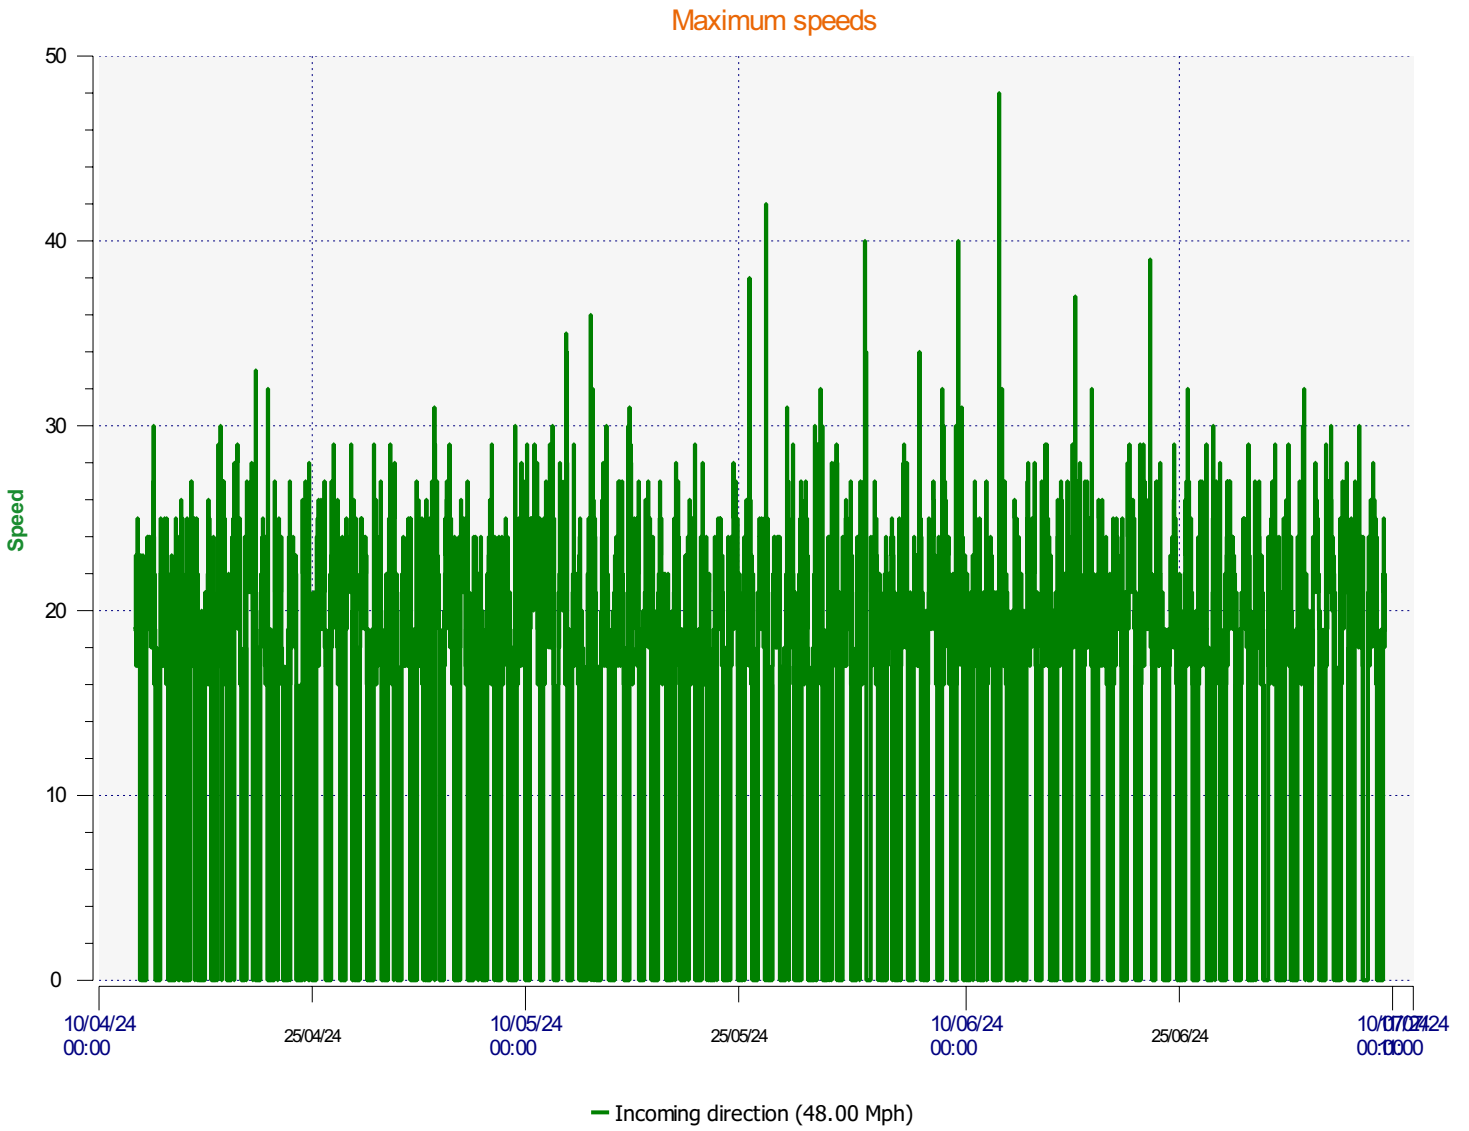

Élan Cité

DÉTECTER • INFORMER • SÉCURISER

Start date: Friday, April 12, 2024 1:30 PM
End date: Tuesday, July 9, 2024 11:00 AM

Location:

Comments:

Start date: Friday, April 12, 2024 1:30 PM
End date: Tuesday, July 9, 2024 11:00 AM

Location:

Comments:

Start date: Friday, April 12, 2024 1:30 PM
End date: Tuesday, July 9, 2024 11:00 AM

Location:

Comments:

Start date: Friday, April 12, 2024 1:30 PM
End date: Tuesday, July 9, 2024 11:00 AM

Location:

Comments:

Speed percentiles (incoming)

V30: 16.00Mph **V50:** 17.00Mph **V85:** 21.00Mph

Start date: Friday, April 12, 2024 1:30 PM
End date: Tuesday, July 9, 2024 11:00 AM

Location:

Comments:

Speed percentile(outgoing)

V30: 0.00Mph **V50:** 0.00Mph **V85:** 0.00Mph

Start date: Friday, April 12, 2024 1:30 PM
End date: Tuesday, July 9, 2024 11:00 AM

Location:

Comments: