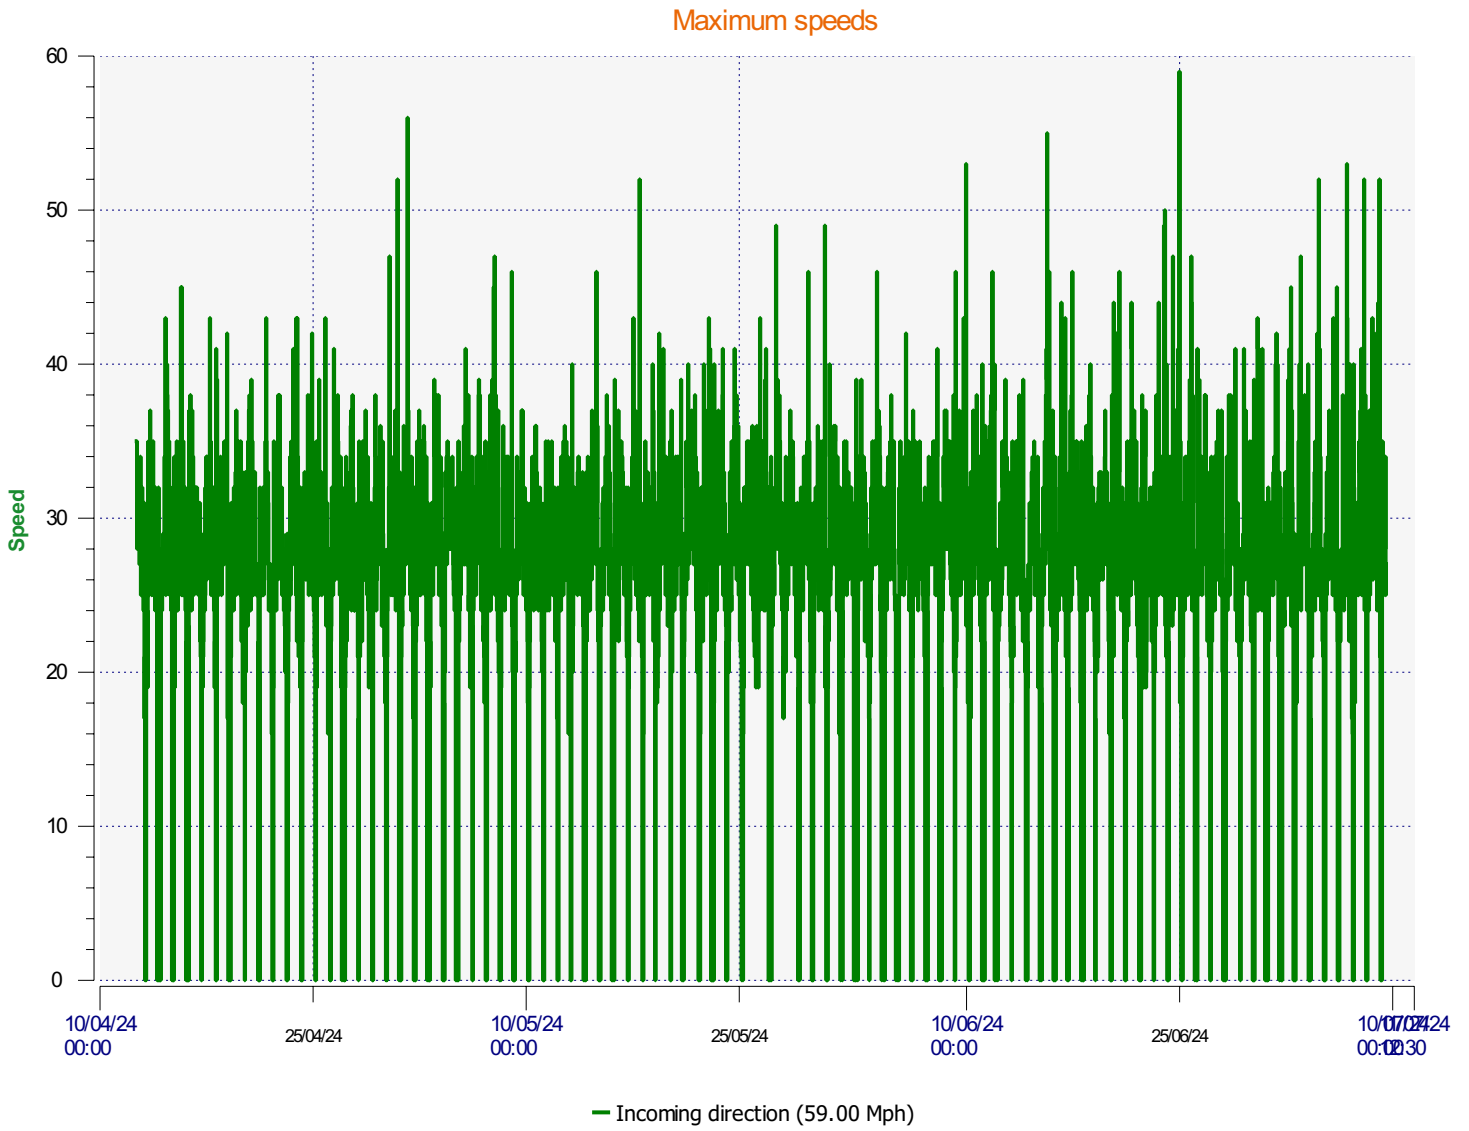

Location:

Comments:

Start date: Friday, April 12, 2024 2:00 PM
End date: Tuesday, July 9, 2024 12:30 PM

Location:

Comments:

Start date: Friday, April 12, 2024 2:00 PM
End date: Tuesday, July 9, 2024 12:30 PM

Location:

Comments:

Speed percentiles (incoming)

V30: 19.00Mph **V50:** 21.00Mph **V85:** 25.00Mph

Start date: Friday, April 12, 2024 2:00 PM
End date: Tuesday, July 9, 2024 12:30 PM

Location:

Comments:

Speed percentile(outgoing)

V30: 0.00Mph **V50:** 0.00Mph **V85:** 0.00Mph

Start date: Friday, April 12, 2024 2:00 PM
End date: Tuesday, July 9, 2024 12:30 PM

Location:

Comments: