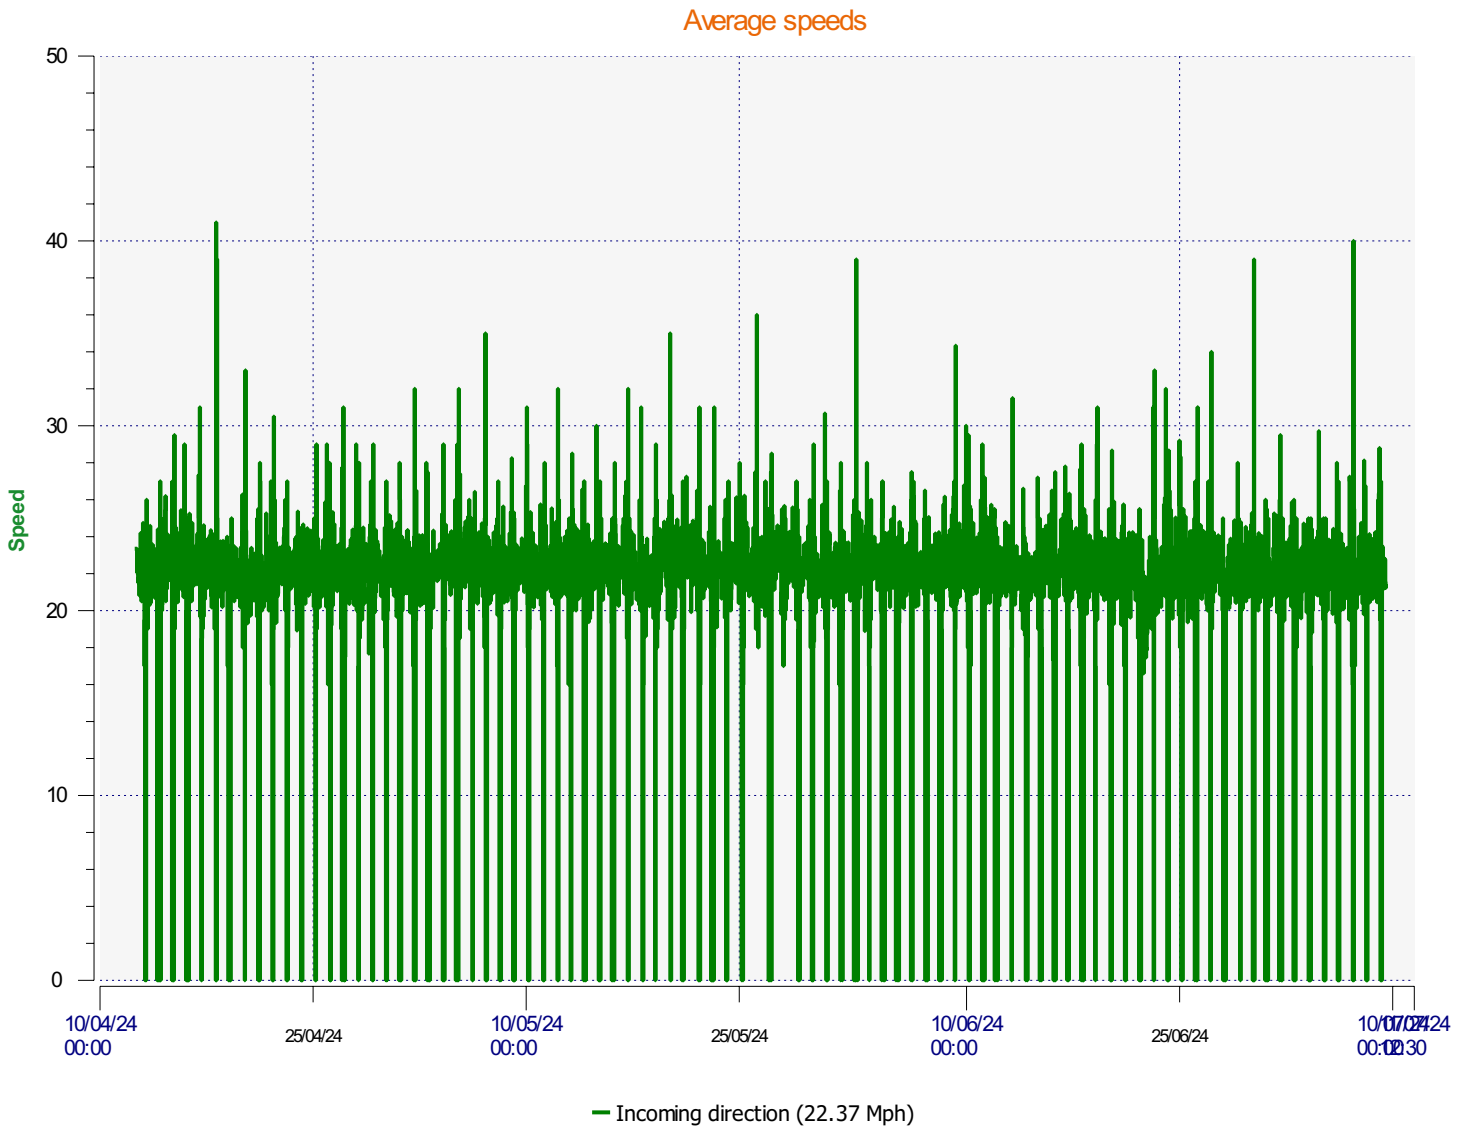

Start date: Friday, April 12, 2024 2:00 PM
End date: Tuesday, July 9, 2024 12:30 PM

Location:

Comments: