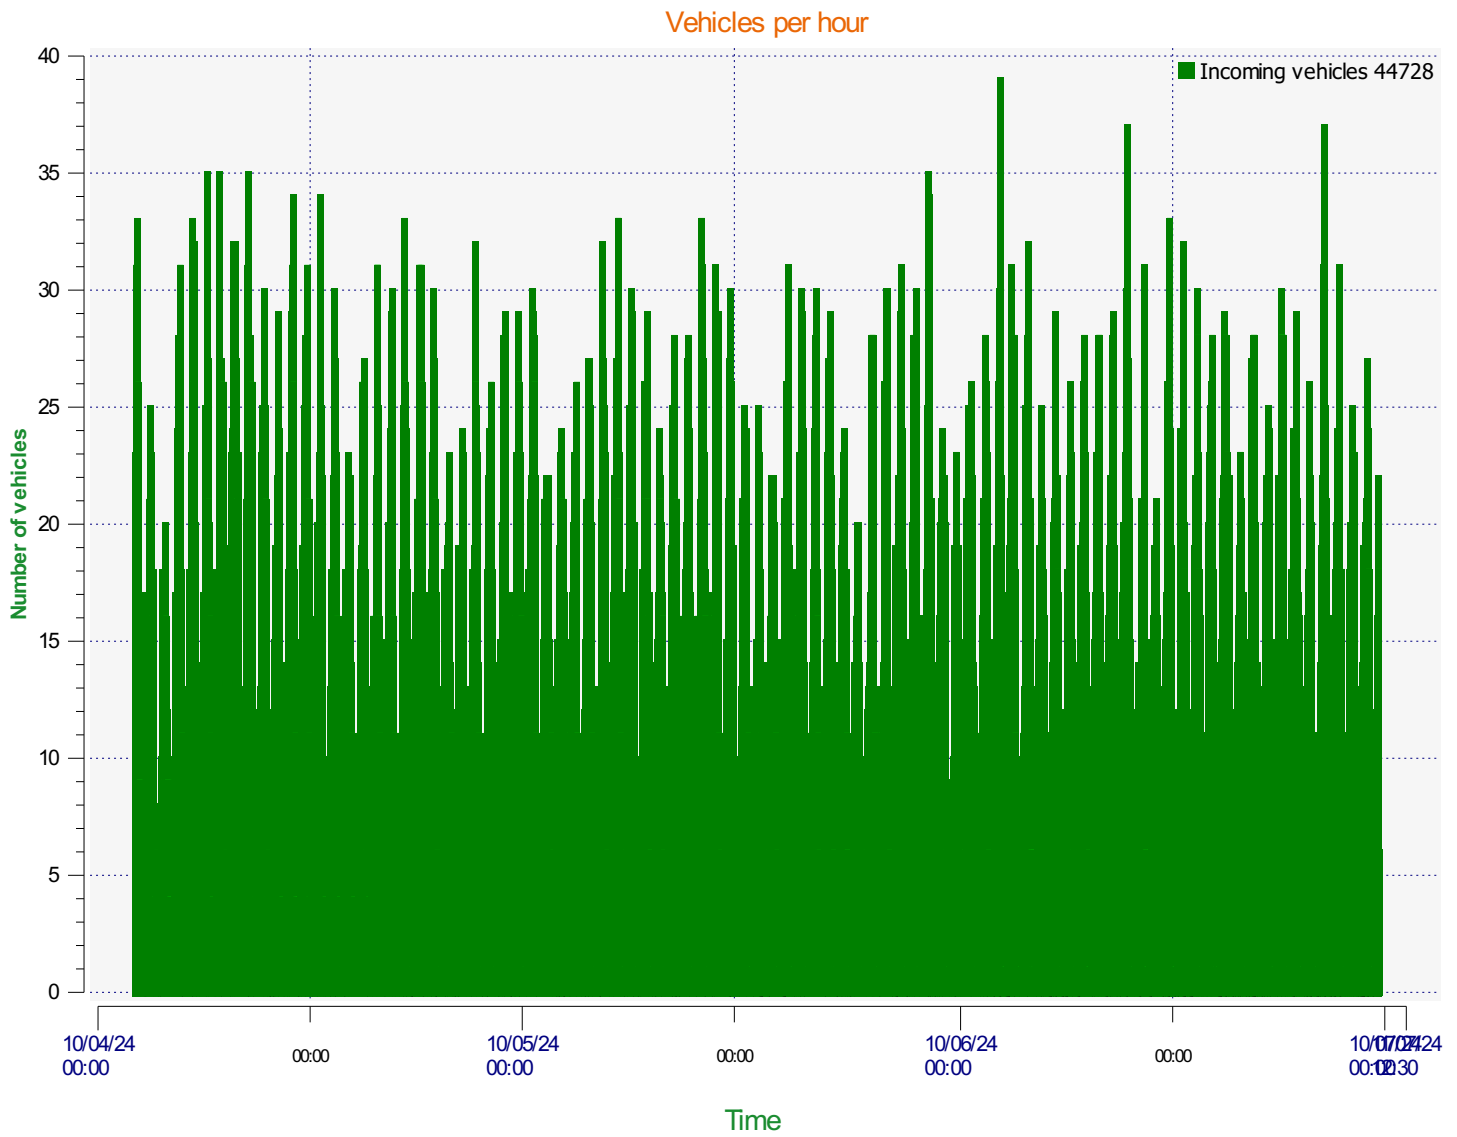

Location:

Comments:

Start date: Friday, April 12, 2024 2:00 PM
End date: Tuesday, July 9, 2024 12:30 PM

Location:

Comments:

Start date: Friday, April 12, 2024 2:00 PM
End date: Tuesday, July 9, 2024 12:30 PM

Location:

Comments:

Speed percentiles (incoming)

V30: 19.00Mph **V50:** 21.00Mph **V85:** 25.00Mph

Start date: Friday, April 12, 2024 2:00 PM
End date: Tuesday, July 9, 2024 12:30 PM

Location:

Comments:

Speed percentile(outgoing)

V30: 0.00Mph **V50:** 0.00Mph **V85:** 0.00Mph

Start date: Friday, April 12, 2024 2:00 PM
End date: Tuesday, July 9, 2024 12:30 PM

Location:

Comments: