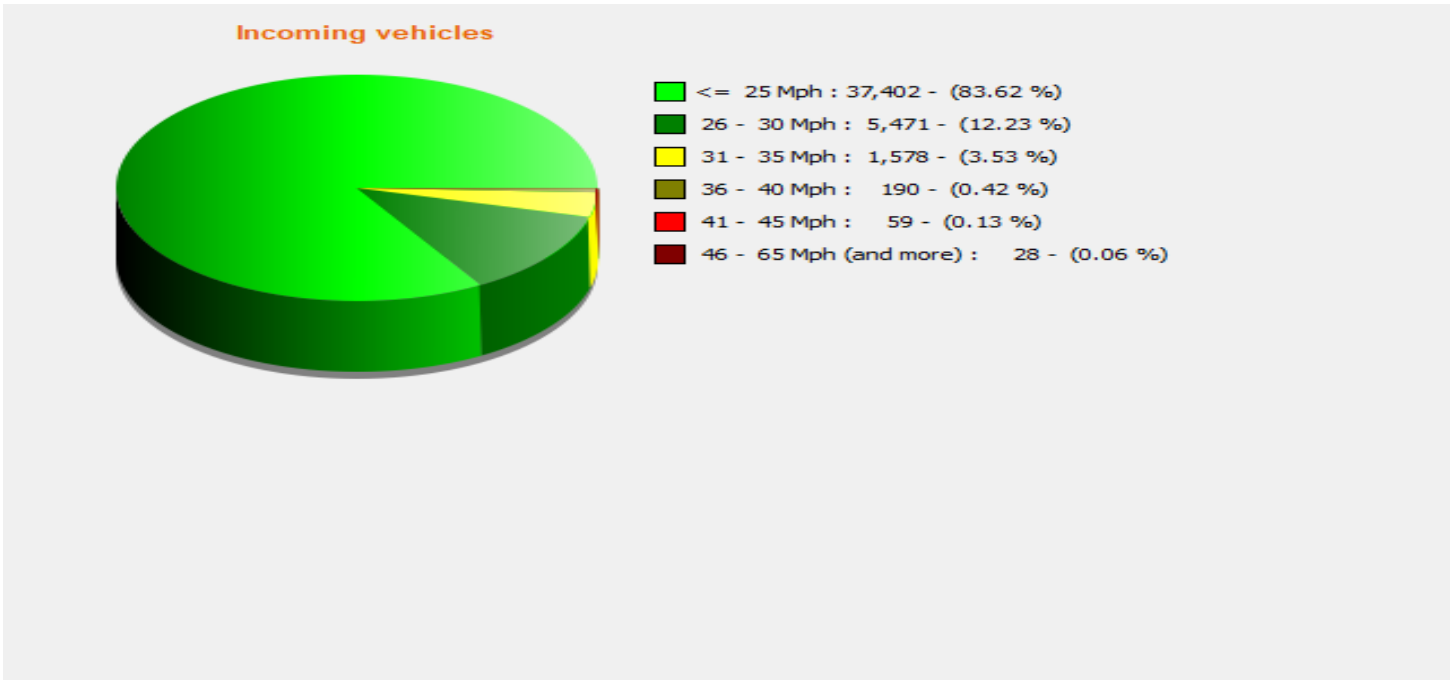

Start date: Friday, April 12, 2024 2:00 PM
End date: Tuesday, July 9, 2024 12:30 PM

Location:

Comments: