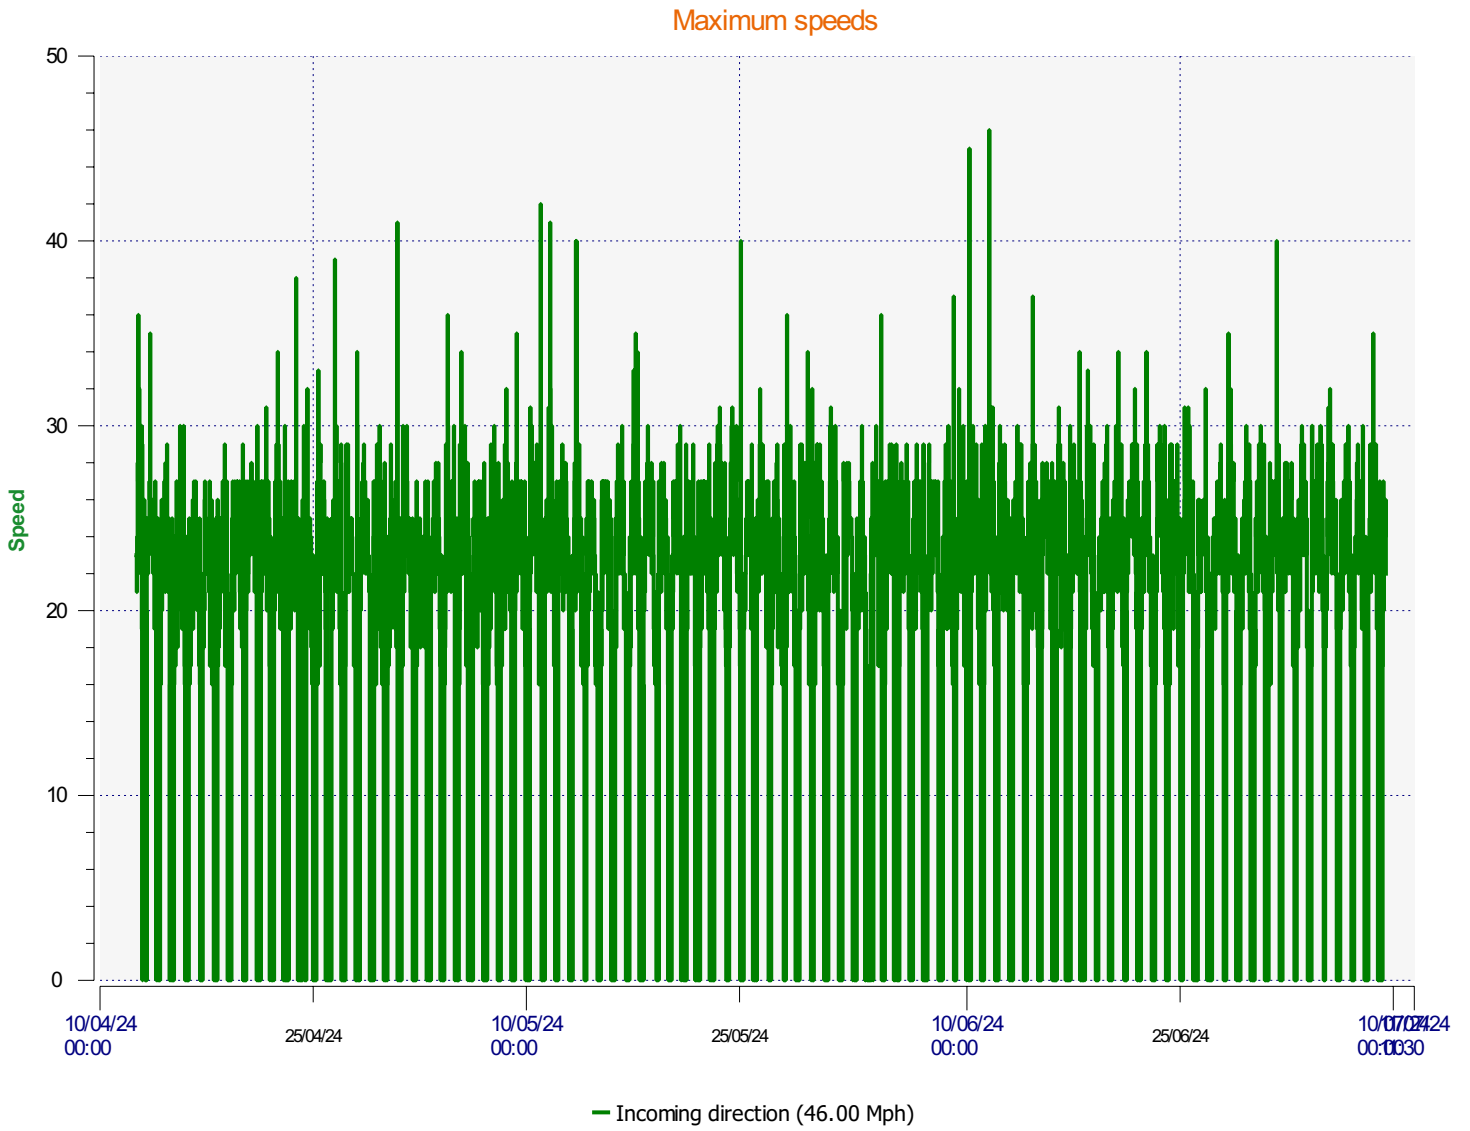

Élan Cité

DÉTECTER • INFORMER • SÉCURISER

Start date: Friday, April 12, 2024 1:30 PM
End date: Tuesday, July 9, 2024 11:30 AM

Location:

Comments:

Start date: Friday, April 12, 2024 1:30 PM
End date: Tuesday, July 9, 2024 11:30 AM

Location:

Comments:

Start date: Friday, April 12, 2024 1:30 PM
End date: Tuesday, July 9, 2024 11:30 AM

Location:

Comments:

Start date: Friday, April 12, 2024 1:30 PM
End date: Tuesday, July 9, 2024 11:30 AM

Location:

Comments:

Speed percentiles (incoming)

V30: 16.00Mph **V50:** 18.00Mph **V85:** 21.00Mph

Start date: Friday, April 12, 2024 1:30 PM
End date: Tuesday, July 9, 2024 11:30 AM

Location:

Comments:

Speed percentile(outgoing)

V30: 0.00Mph **V50:** 0.00Mph **V85:** 0.00Mph

Start date: Friday, April 12, 2024 1:30 PM
End date: Tuesday, July 9, 2024 11:30 AM

Location:

Comments: