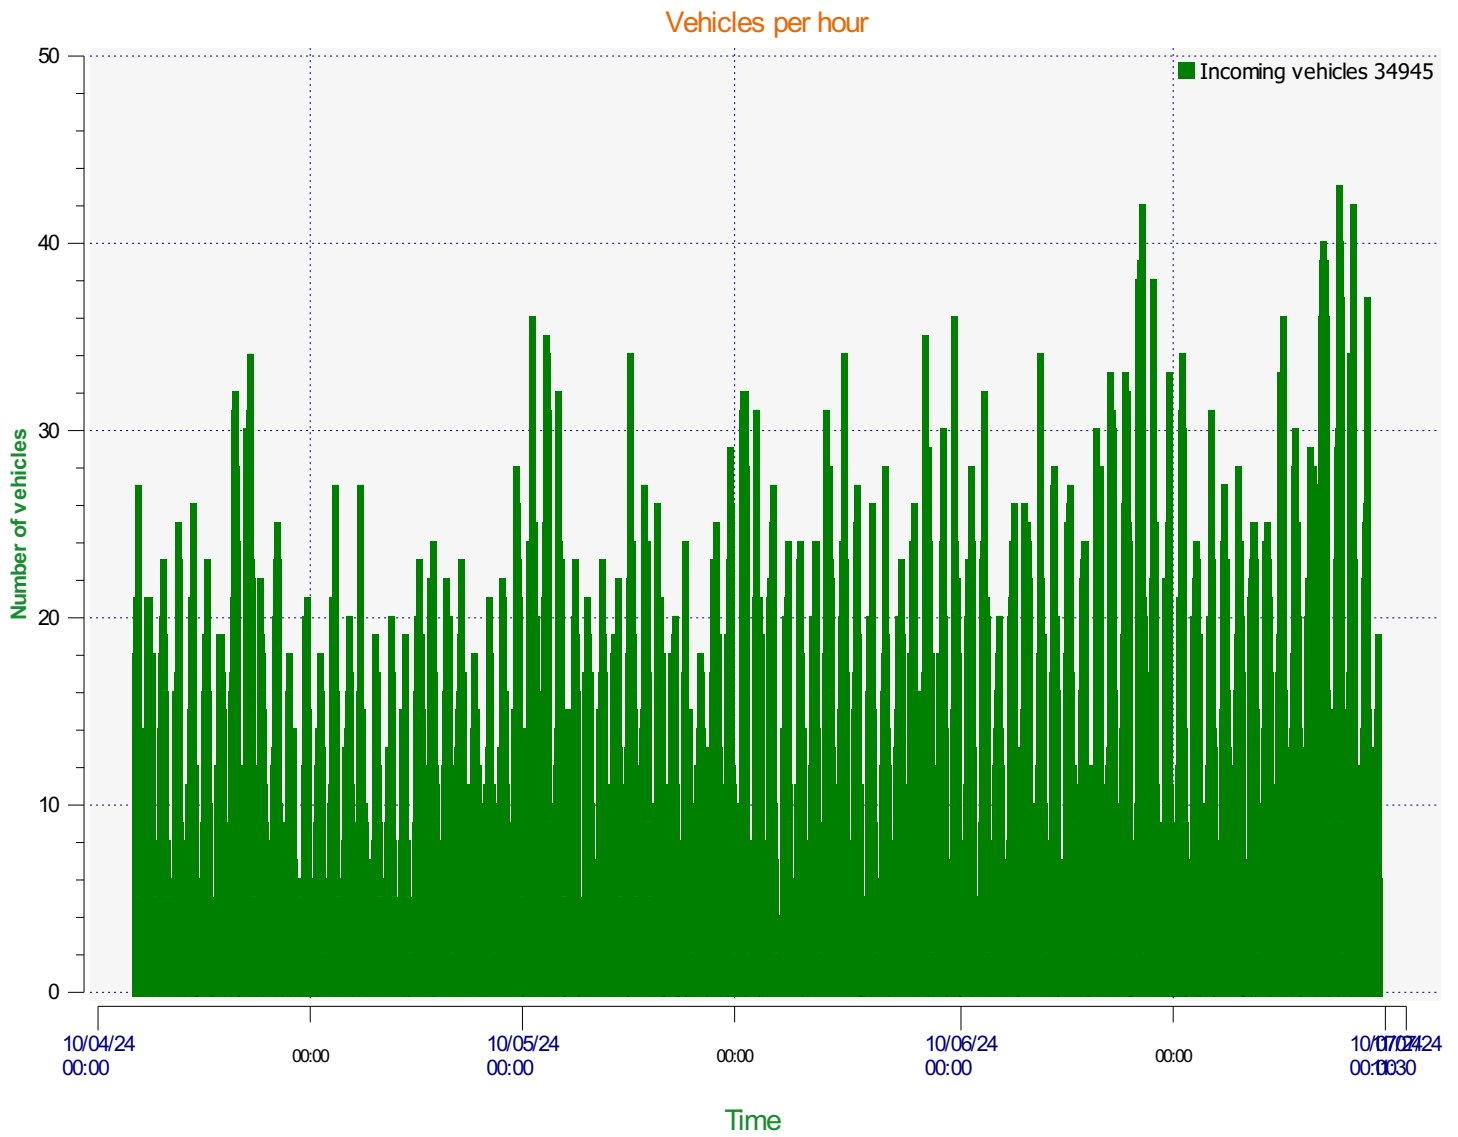

Location:

Comments:

Start date: Friday, April 12, 2024 1:30 PM
End date: Tuesday, July 9, 2024 11:30 AM

Location:

Comments:

Start date: Friday, April 12, 2024 1:30 PM
End date: Tuesday, July 9, 2024 11:30 AM

Location:

Comments:

Speed percentiles (incoming)

V30: 16.00Mph **V50:** 18.00Mph **V85:** 21.00Mph

Start date: Friday, April 12, 2024 1:30 PM
End date: Tuesday, July 9, 2024 11:30 AM

Location:

Comments:

Speed percentile(outgoing)

V30: 0.00Mph **V50:** 0.00Mph **V85:** 0.00Mph

Start date: Friday, April 12, 2024 1:30 PM
End date: Tuesday, July 9, 2024 11:30 AM

Location:

Comments: