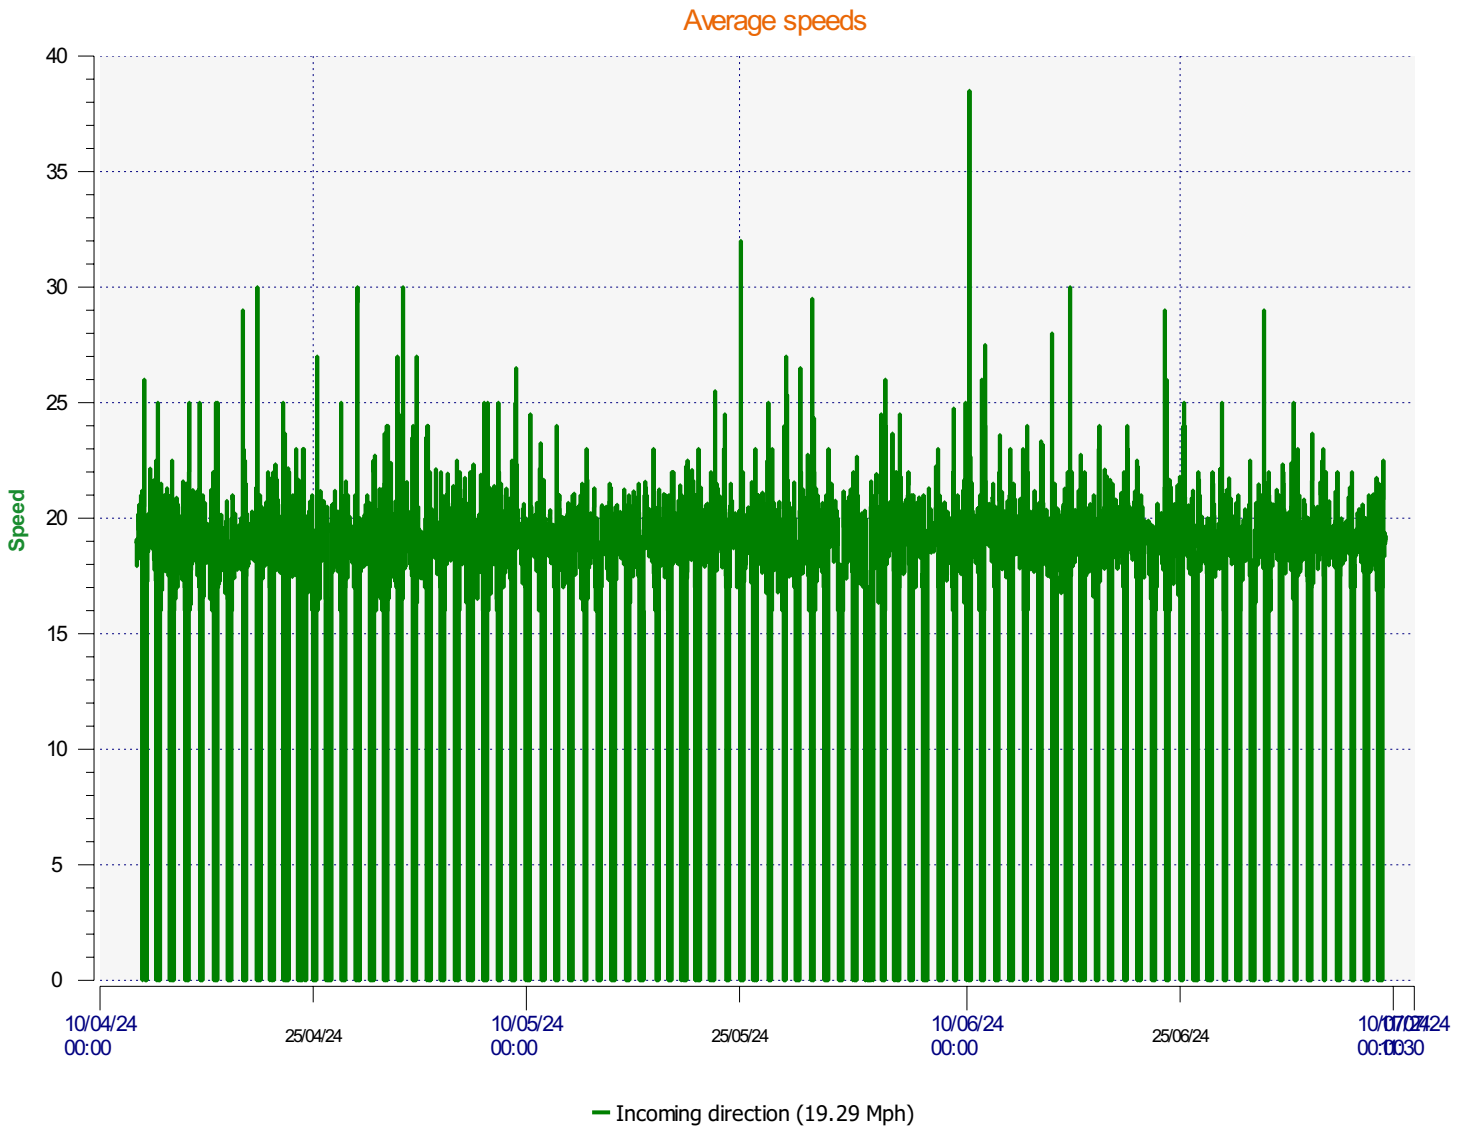

Élan Cité

DÉTECTER • INFORMER • SÉCURISER

Start date: Friday, April 12, 2024 1:30 PM
End date: Tuesday, July 9, 2024 11:30 AM

Location:

Comments:

Start date: Friday, April 12, 2024 1:30 PM
End date: Tuesday, July 9, 2024 11:30 AM

Location:

Comments:

Start date: Friday, April 12, 2024 1:30 PM
End date: Tuesday, July 9, 2024 11:30 AM

Location:

Comments:

Start date: Friday, April 12, 2024 1:30 PM
End date: Tuesday, July 9, 2024 11:30 AM

Location:

Comments:

Speed percentiles (incoming)

V30: 16.00Mph **V50:** 18.00Mph **V85:** 21.00Mph

Start date: Friday, April 12, 2024 1:30 PM
End date: Tuesday, July 9, 2024 11:30 AM

Location:

Comments:

Speed percentile(outgoing)