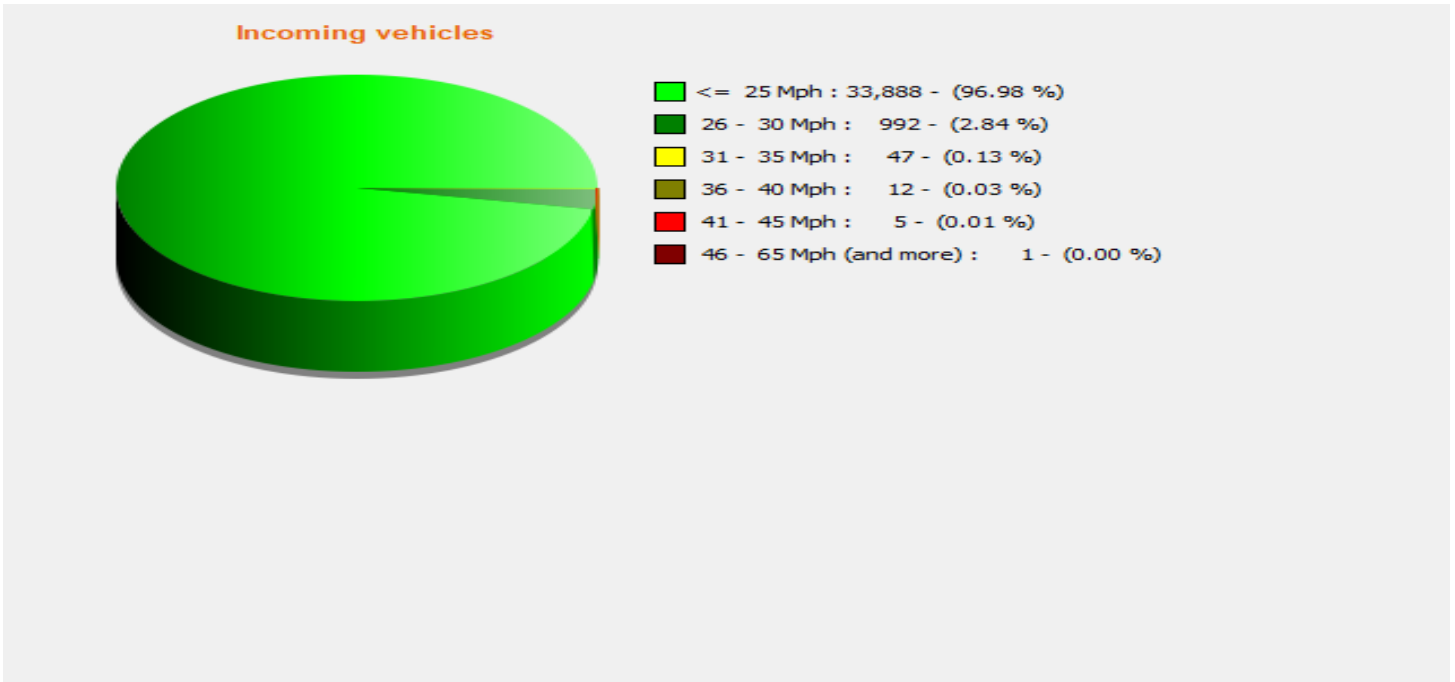

Start date: Friday, April 12, 2024 1:30 PM
End date: Tuesday, July 9, 2024 11:30 AM

Location:

Comments: