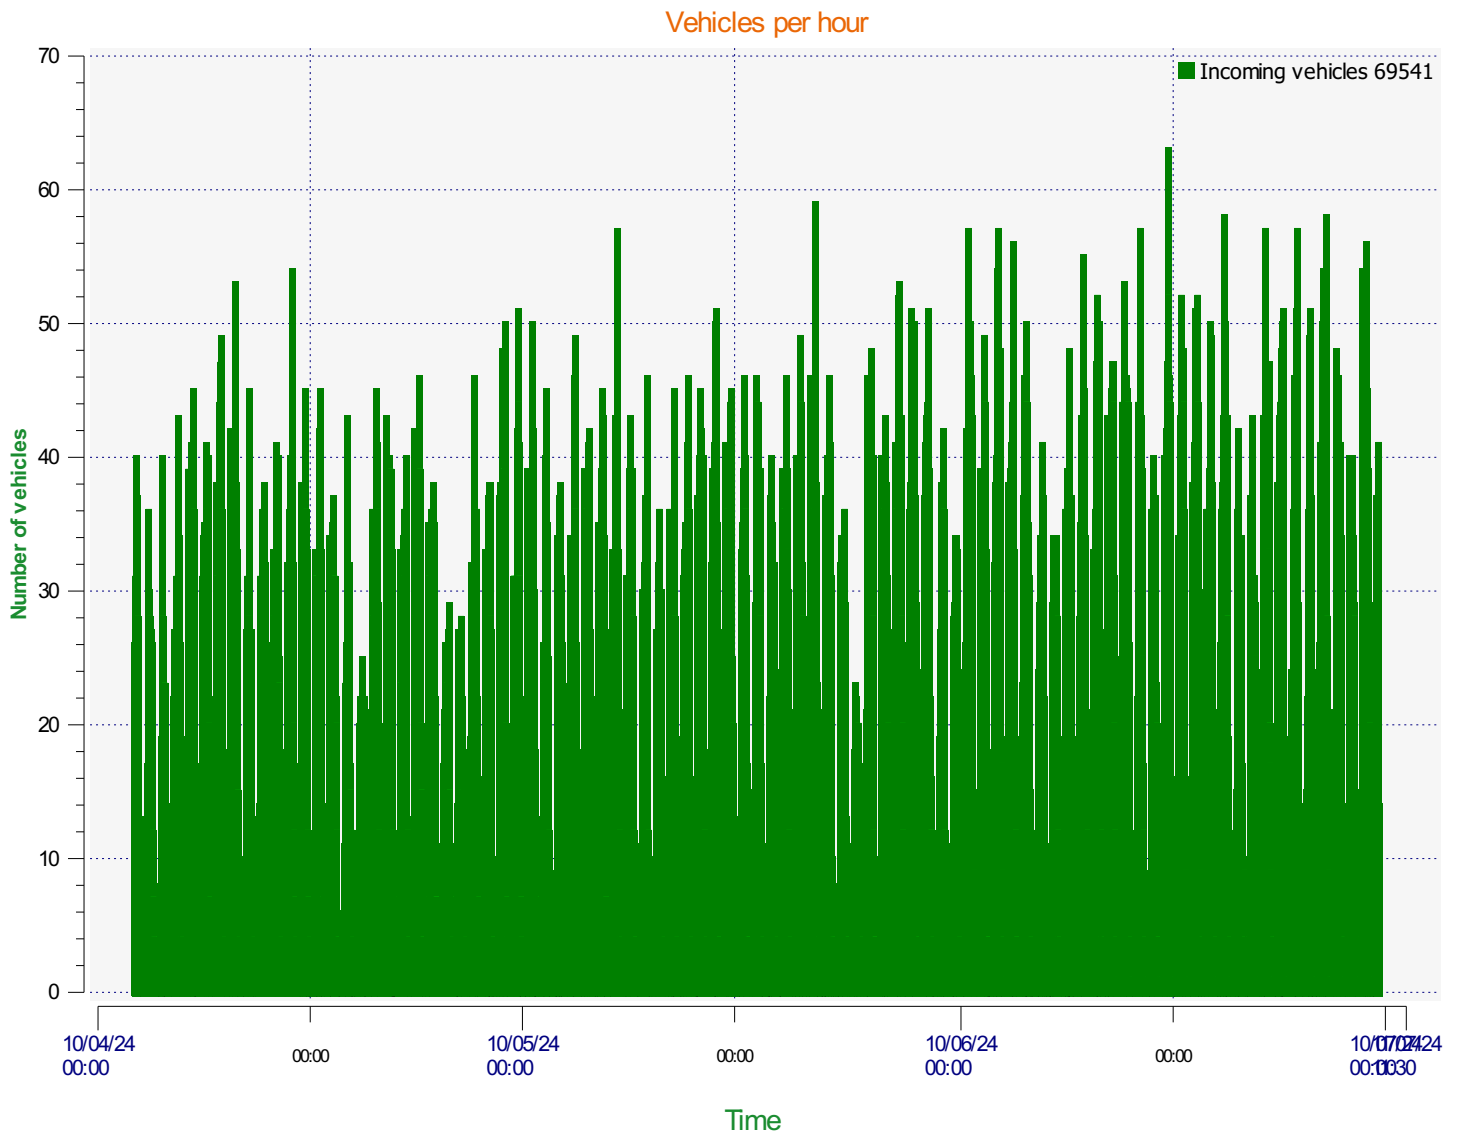

Location:

Comments:

Start date: Friday, April 12, 2024 12:30 PM
End date: Tuesday, July 9, 2024 11:30 AM

Location:

Comments:

Start date: Friday, April 12, 2024 12:30 PM
End date: Tuesday, July 9, 2024 11:30 AM

Location:

Comments:

Speed percentiles (incoming)

V30: 18.00Mph **V50:** 21.00Mph **V85:** 25.00Mph

Start date: Friday, April 12, 2024 12:30 PM
End date: Tuesday, July 9, 2024 11:30 AM

Location:

Comments:

Speed percentile(outgoing)

V30: 0.00Mph **V50:** 0.00Mph **V85:** 0.00Mph

Start date: Friday, April 12, 2024 12:30 PM
End date: Tuesday, July 9, 2024 11:30 AM

Location:

Comments: