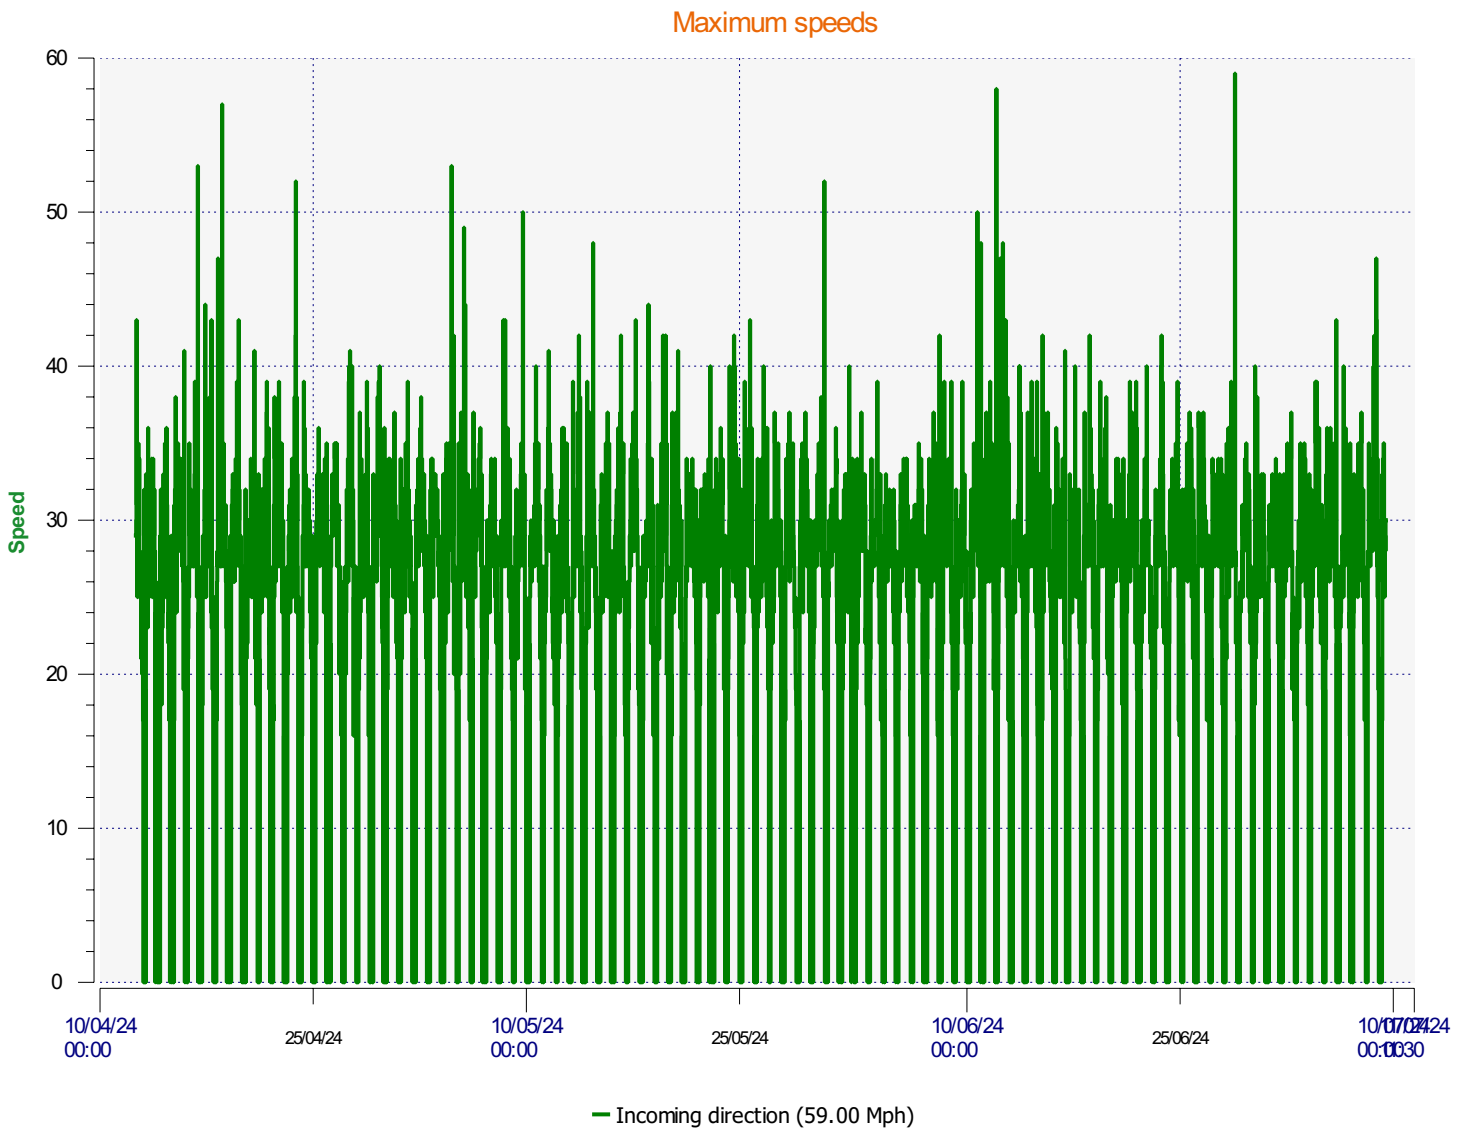

Location:

Comments:

Start date: Friday, April 12, 2024 12:30 PM
End date: Tuesday, July 9, 2024 11:30 AM

Location:

Comments:

Start date: Friday, April 12, 2024 12:30 PM
End date: Tuesday, July 9, 2024 11:30 AM

Location:

Comments:

Speed percentiles (incoming)

V30: 18.00Mph **V50:** 21.00Mph **V85:** 25.00Mph

Start date: Friday, April 12, 2024 12:30 PM
End date: Tuesday, July 9, 2024 11:30 AM

Location:

Comments:

Speed percentile(outgoing)

V30: 0.00Mph **V50:** 0.00Mph **V85:** 0.00Mph

Start date: Friday, April 12, 2024 12:30 PM
End date: Tuesday, July 9, 2024 11:30 AM

Location:

Comments: