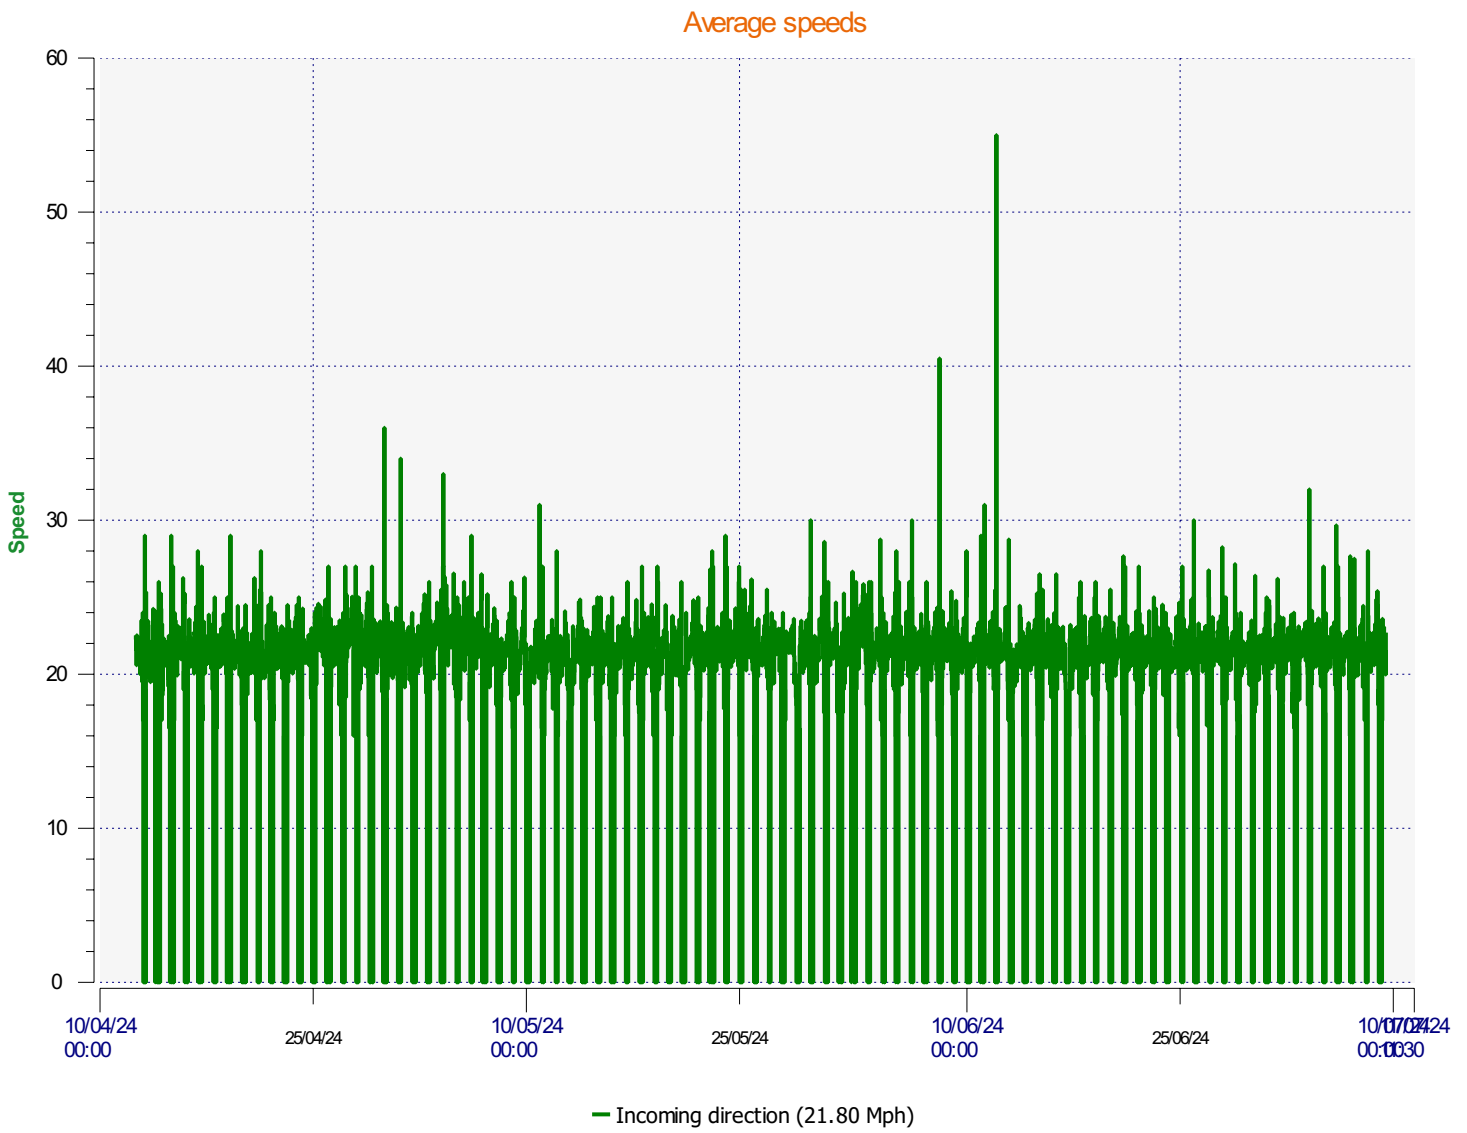

Élan Cité

DÉTECTER • INFORMER • SÉCURISER

Start date: Friday, April 12, 2024 12:30 PM
End date: Tuesday, July 9, 2024 11:30 AM

Location:

Comments:

Start date: Friday, April 12, 2024 12:30 PM
End date: Tuesday, July 9, 2024 11:30 AM

Location:

Comments:

Start date: Friday, April 12, 2024 12:30 PM
End date: Tuesday, July 9, 2024 11:30 AM

Location:

Comments:

Start date: Friday, April 12, 2024 12:30 PM
End date: Tuesday, July 9, 2024 11:30 AM

Location:

Comments:

Speed percentiles (incoming)

V30: 18.00Mph **V50:** 21.00Mph **V85:** 25.00Mph

Start date: Friday, April 12, 2024 12:30 PM
End date: Tuesday, July 9, 2024 11:30 AM

Location:

Comments:

Speed percentile(outgoing)