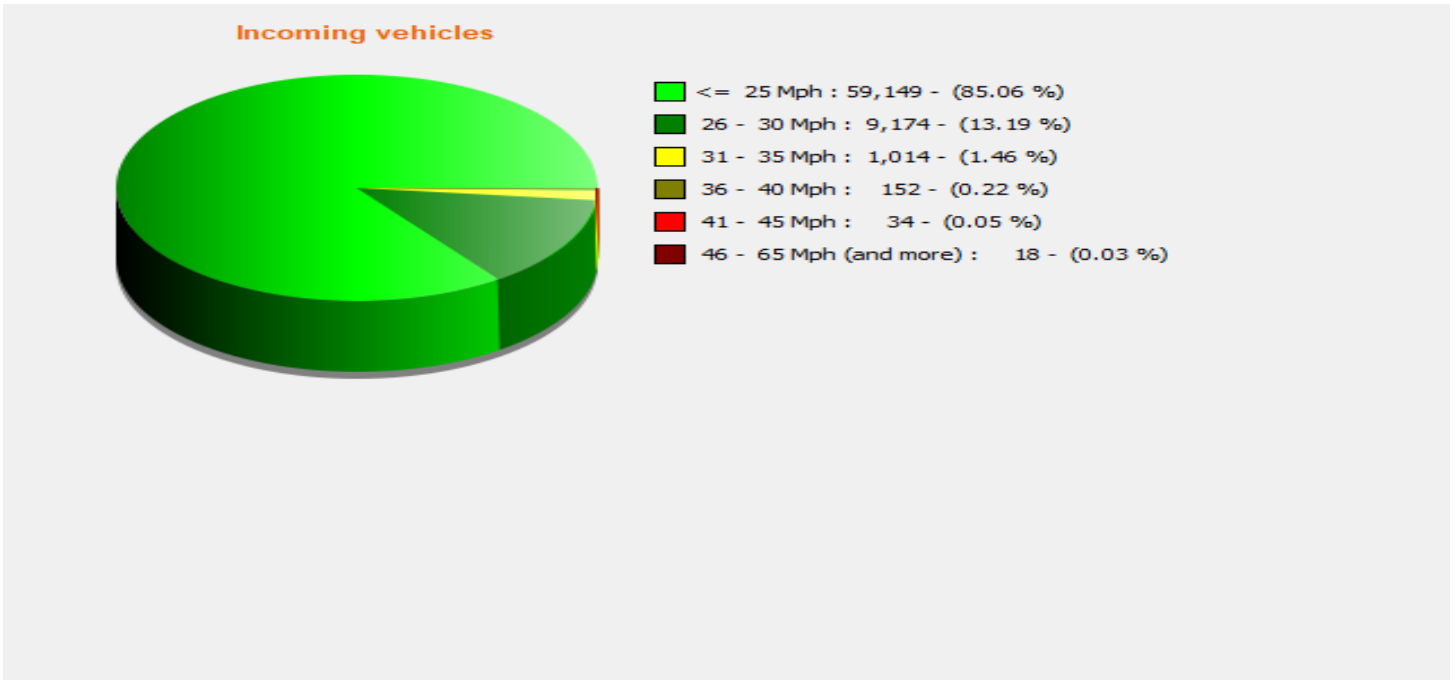

Start date: Friday, April 12, 2024 12:30 PM
End date: Tuesday, July 9, 2024 11:30 AM

Location:

Comments: